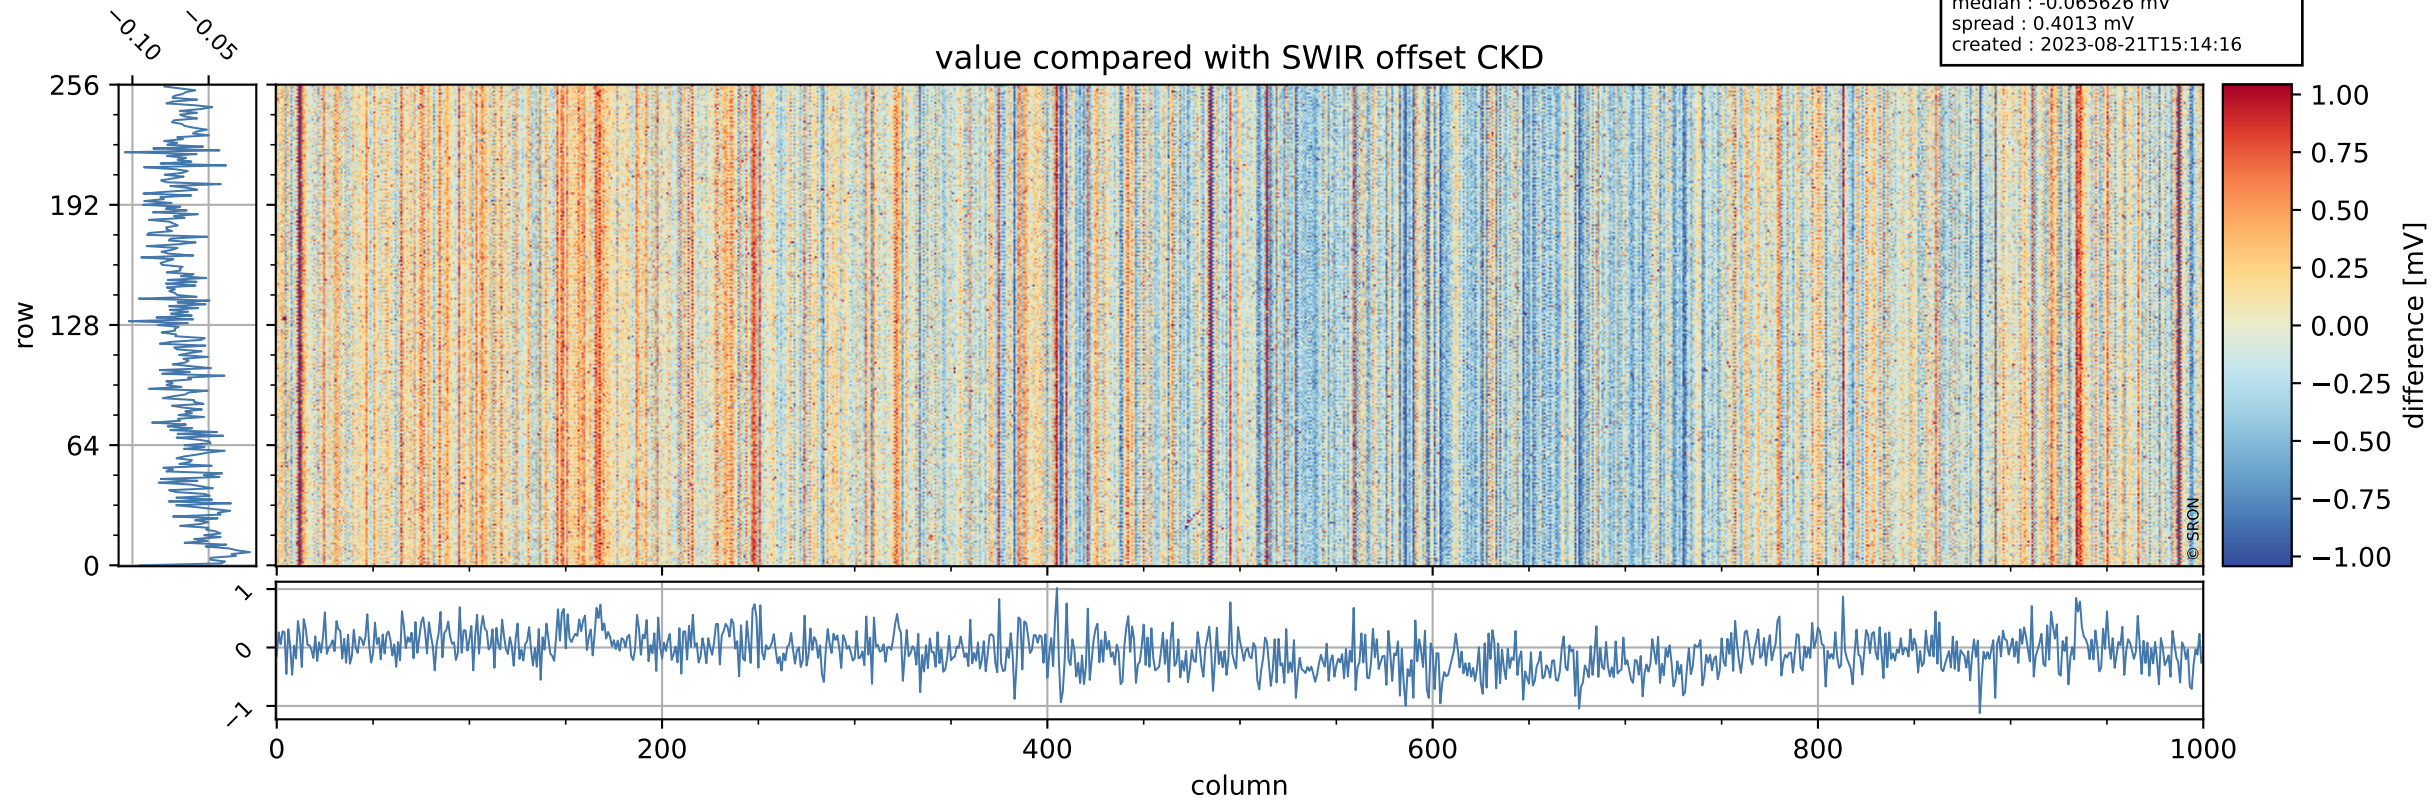

Tropomi SWIR offset (official)

orbits : 20 in [23092, 23137]
coverage : 2022-03-29 / 2022-04-01
median : 0.52595 V
spread : 0.035906 V
created : 2023-08-21T15:14:16

value detector map

Tropomi SWIR offset (official)

orbits : 20 in [23092, 23137]
coverage : 2022-03-29 / 2022-04-01
median : 30.252 μV
spread : 15.101 μV
created : 2023-08-21T15:14:16

Tropomi SWIR offset (official)

value compared with SWIR offset CKD

orbits : 20 in [23092, 23137]
coverage : 2022-03-29 / 2022-04-01
median : -0.065626 mV
spread : 0.4013 mV
created : 2023-08-21T15:14:16

Tropomi SWIR offset (official) ground-tracks of Sentinel-5P

orbits : 20 in [23092, 23137]
coverage : 2022-03-29 / 2022-04-01
created : 2023-08-21T15:14:17

Tropomi SWIR offset (official)

orbits : [2827, 23137]
coverage : 2018-04-30 / 2022-04-01
created : 2023-08-21T15:14:18

trend of detector median & temperatures