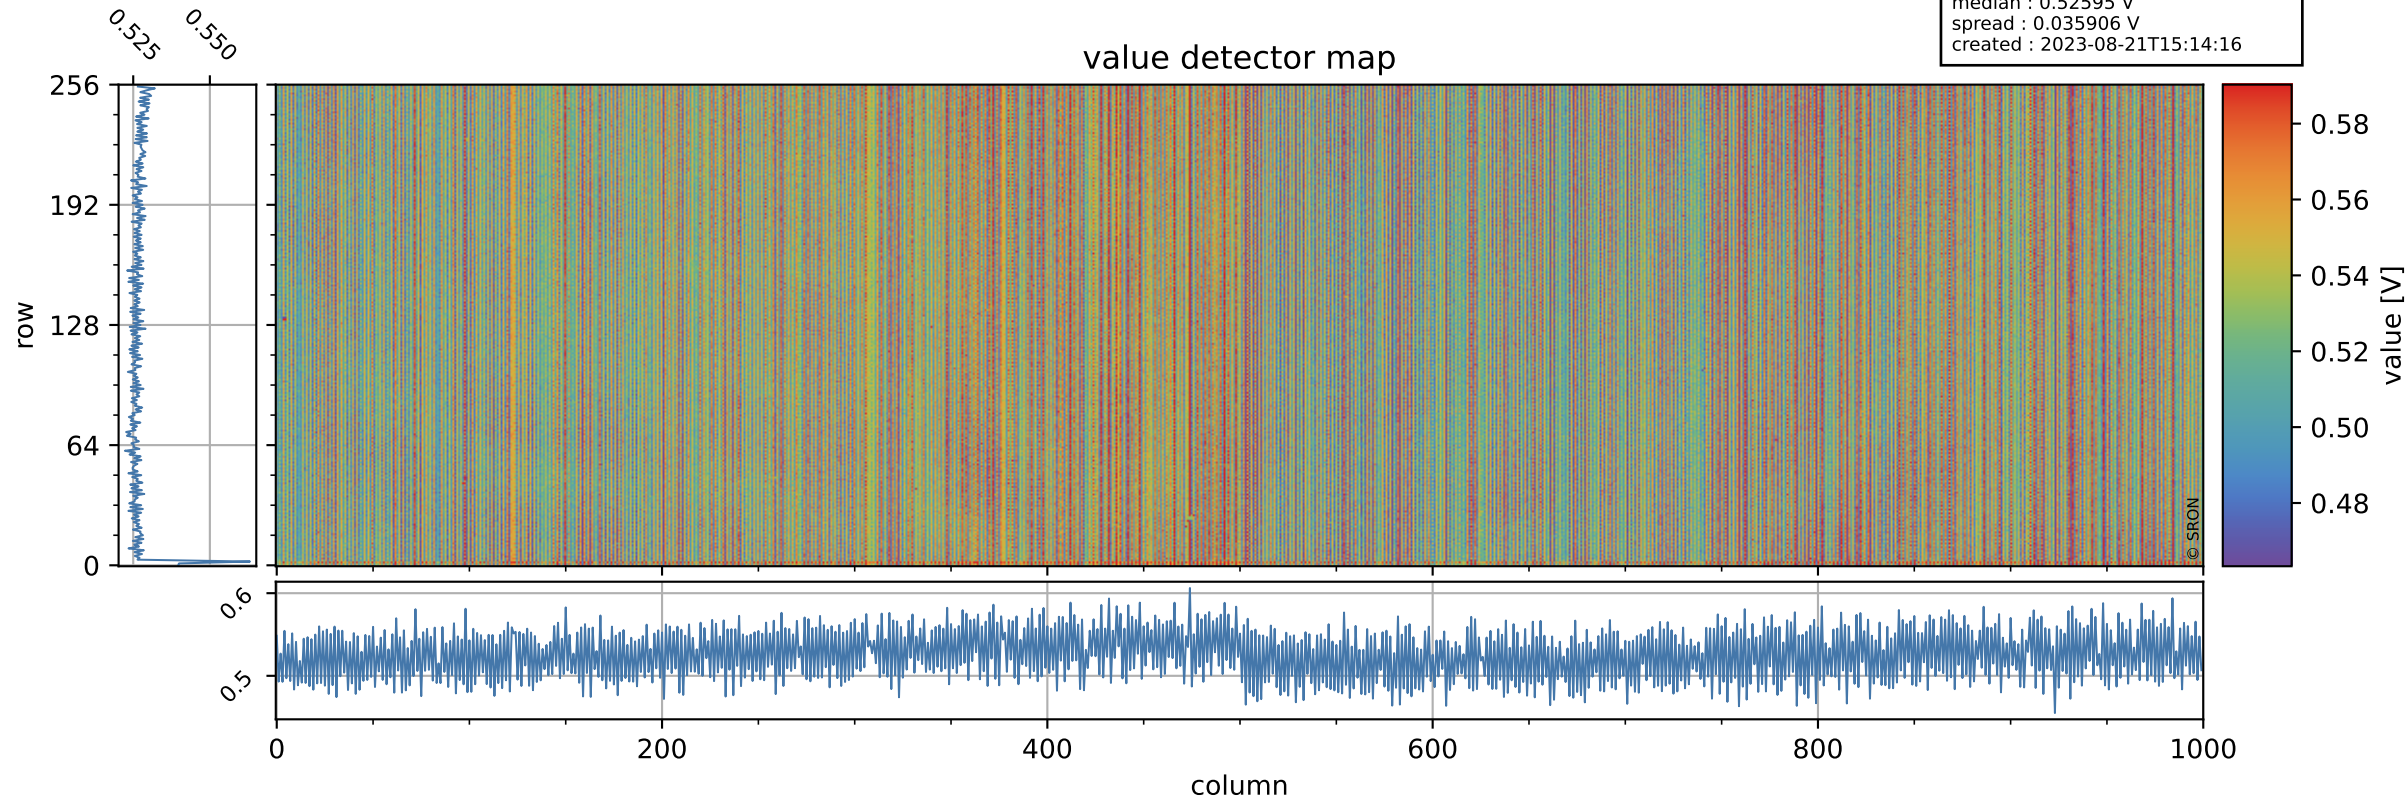

Tropomi SWIR offset (official)

orbits : 20 in [23092, 23137]
coverage : 2022-03-29 / 2022-04-01
median : 0.52595 V
spread : 0.035906 V
created : 2023-08-21T15:14:16

value detector map

Tropomi SWIR offset (official)

orbits : 20 in [23092, 23137]
coverage : 2022-03-29 / 2022-04-01
median : 30.252 μV
spread : 15.101 μV
created : 2023-08-21T15:14:16

Tropomi SWIR offset (official)

value compared with SWIR offset CKD

orbits : 20 in [23092, 23137]
coverage : 2022-03-29 / 2022-04-01
median : -0.065626 mV
spread : 0.4013 mV
created : 2023-08-21T15:14:16

Tropomi SWIR offset (official) ground-tracks of Sentinel-5P

orbits : 20 in [23092, 23137]
coverage : 2022-03-29 / 2022-04-01
created : 2023-08-21T15:14:17

Tropomi SWIR offset (official)

orbits : [2827, 23137]
coverage : 2018-04-30 / 2022-04-01
created : 2023-08-21T15:14:18

trend of detector median & temperatures