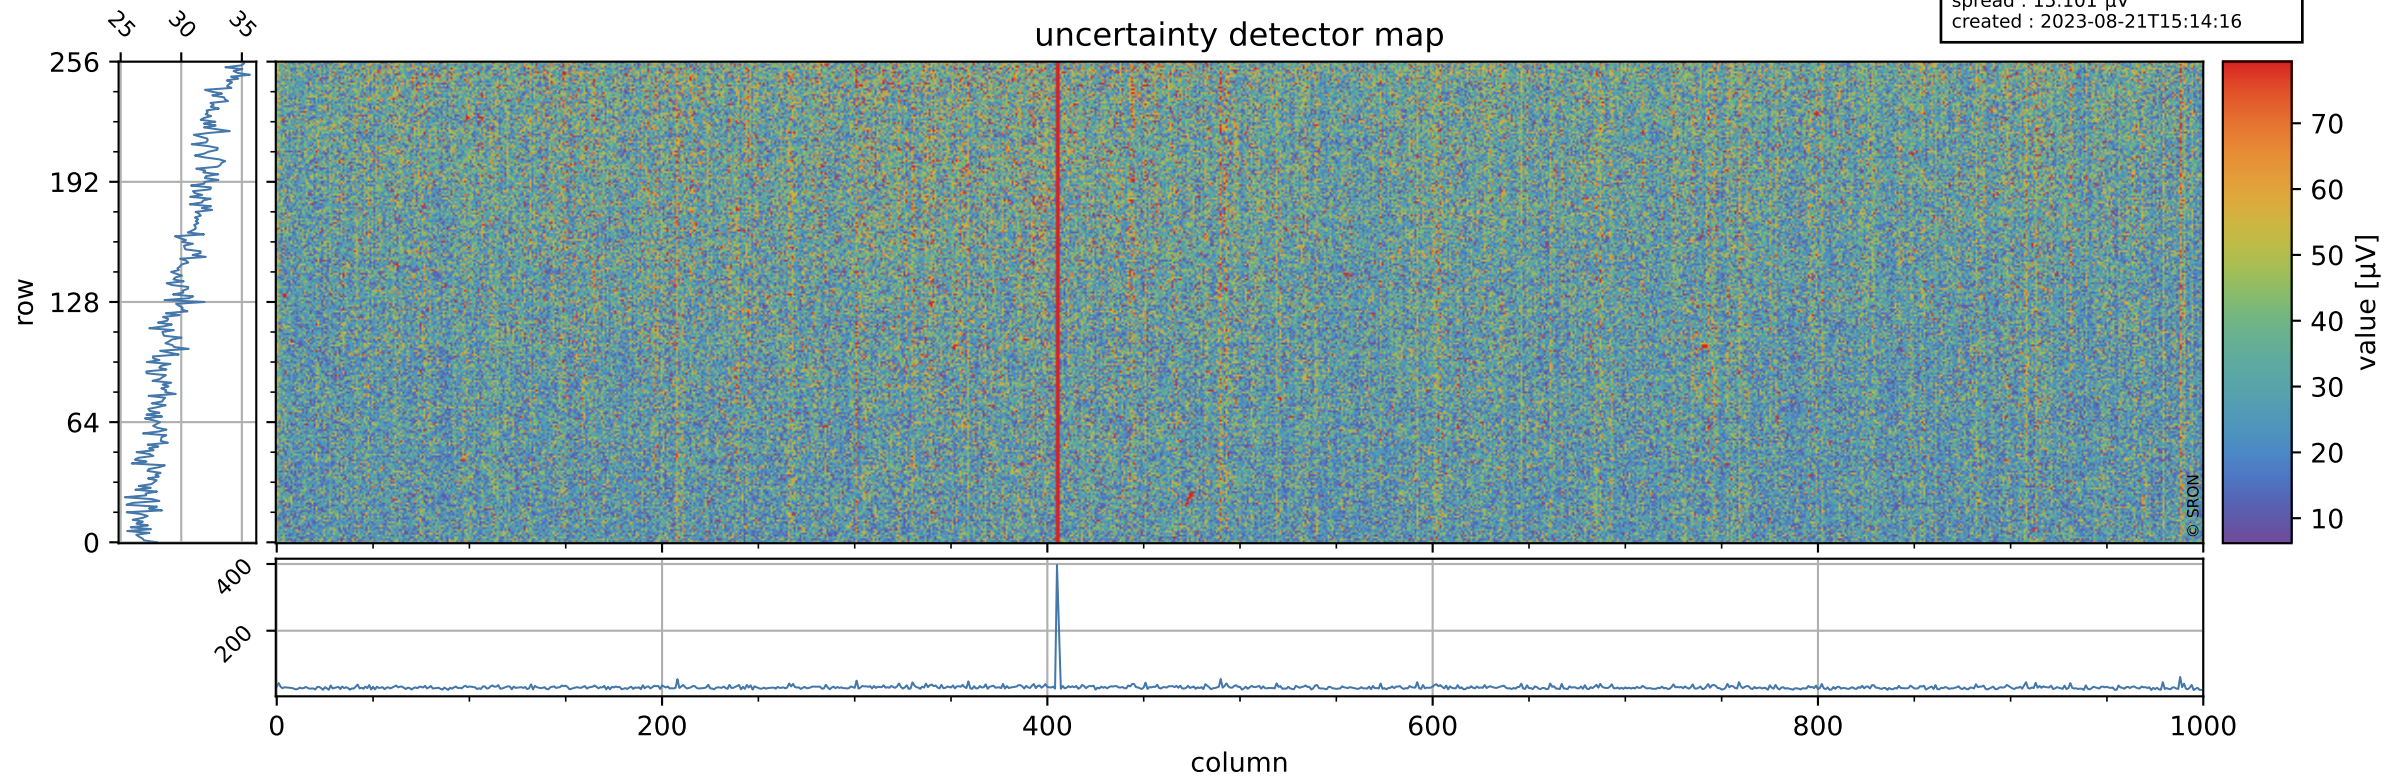

Tropomi SWIR offset (official)

orbits : 20 in [23092, 23137]
coverage : 2022-03-29 / 2022-04-01
median : 0.52595 V
spread : 0.035906 V
created : 2023-08-21T15:14:16

value detector map

Tropomi SWIR offset (official)

orbits : 20 in [23092, 23137]
coverage : 2022-03-29 / 2022-04-01
median : 30.252 μV
spread : 15.101 μV
created : 2023-08-21T15:14:16

Tropomi SWIR offset (official)

value compared with SWIR offset CKD

orbits : 20 in [23092, 23137]
coverage : 2022-03-29 / 2022-04-01
median : -0.065626 mV
spread : 0.4013 mV
created : 2023-08-21T15:14:16

Tropomi SWIR offset (official) ground-tracks of Sentinel-5P

orbits : 20 in [23092, 23137]
coverage : 2022-03-29 / 2022-04-01
created : 2023-08-21T15:14:17

Tropomi SWIR offset (official)

orbits : [2827, 23137]
coverage : 2018-04-30 / 2022-04-01
created : 2023-08-21T15:14:18

trend of detector median & temperatures