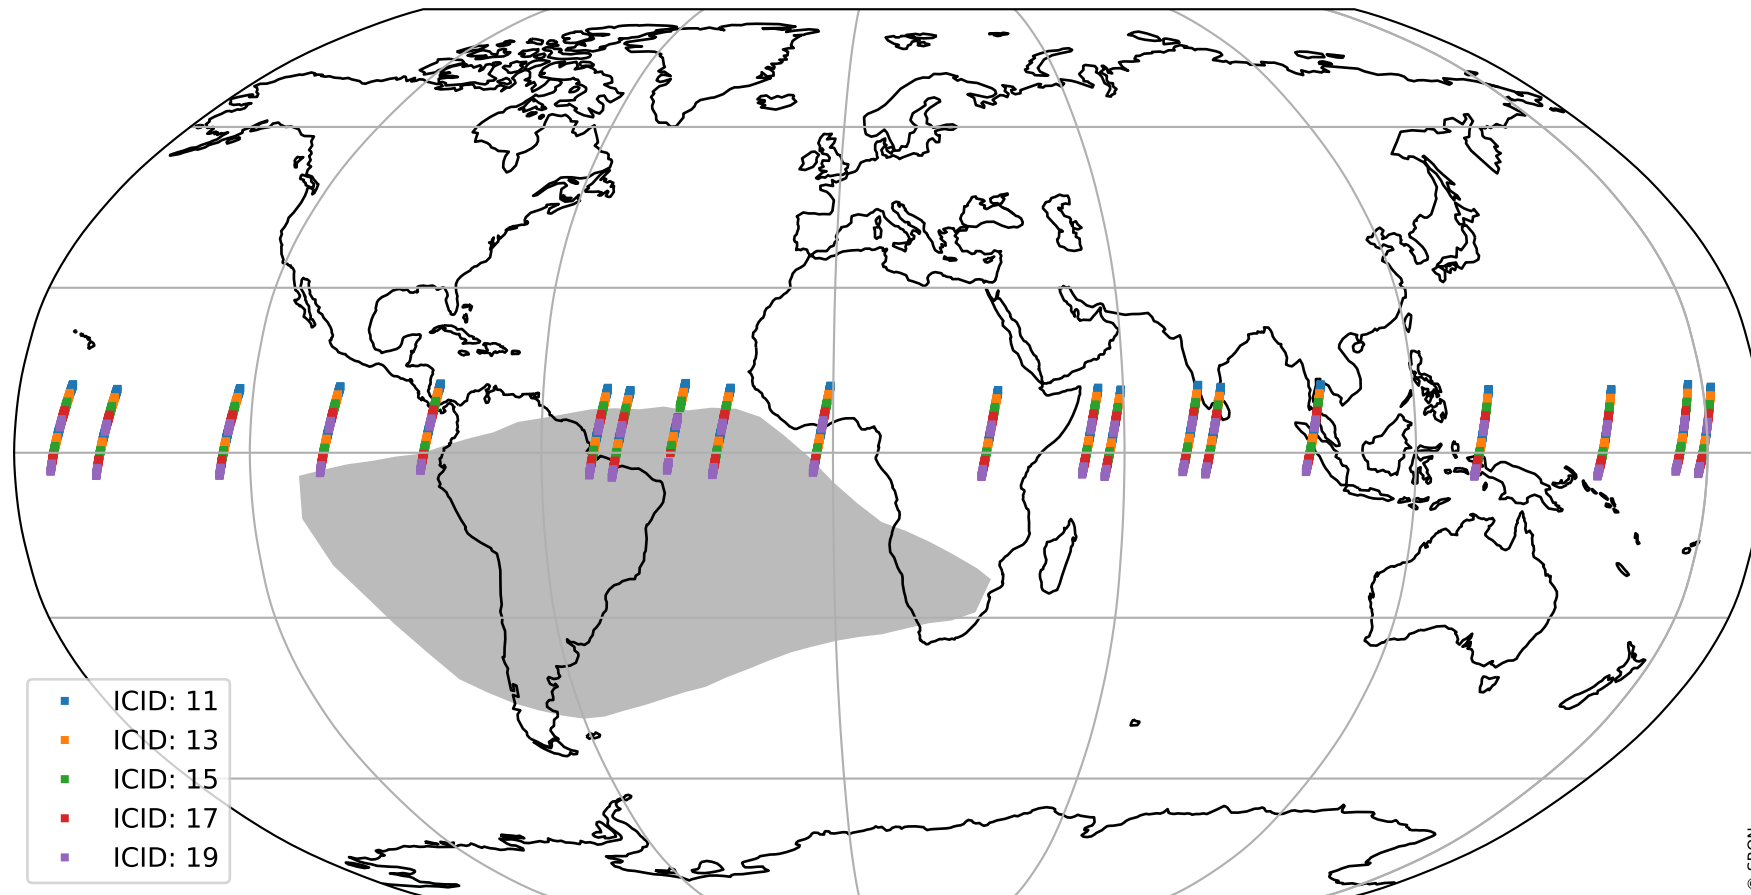

Tropomi SWIR offset (official)

orbits : 20 in [23092, 23137]
coverage : 2022-03-29 / 2022-04-01
median : 0.52595 V
spread : 0.035906 V
created : 2023-08-21T15:14:16

value detector map

Tropomi SWIR offset (official)

orbits : 20 in [23092, 23137]
coverage : 2022-03-29 / 2022-04-01
median : 30.252 μV
spread : 15.101 μV
created : 2023-08-21T15:14:16

Tropomi SWIR offset (official)

value compared with SWIR offset CKD

orbits : 20 in [23092, 23137]
coverage : 2022-03-29 / 2022-04-01
median : -0.065626 mV
spread : 0.4013 mV
created : 2023-08-21T15:14:16

Tropomi SWIR offset (official) ground-tracks of Sentinel-5P

orbits : 20 in [23092, 23137]
coverage : 2022-03-29 / 2022-04-01
created : 2023-08-21T15:14:17

Tropomi SWIR offset (official)

orbits : [2827, 23137]
coverage : 2018-04-30 / 2022-04-01
created : 2023-08-21T15:14:18