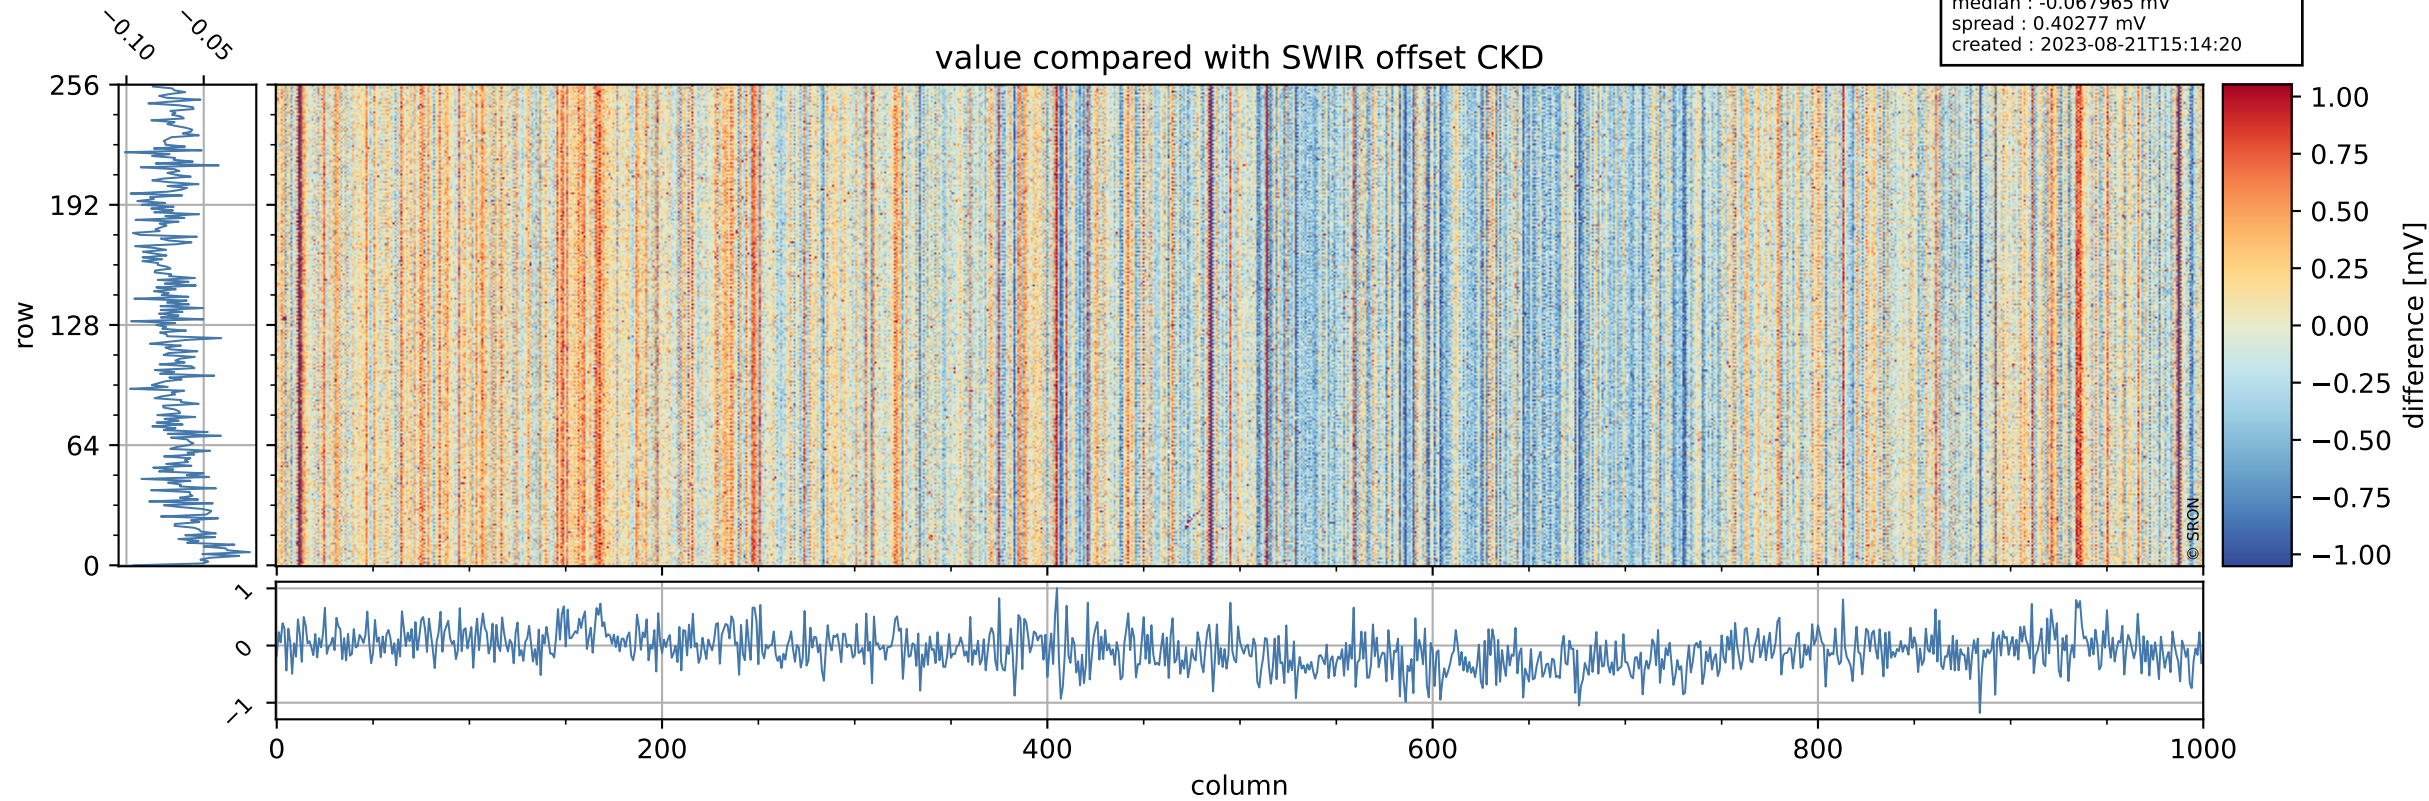

Tropomi SWIR offset (official)

orbits : 19 in [23107, 23152]
coverage : 2022-03-30 / 2022-04-02
median : 0.52595 V
spread : 0.035908 V
created : 2023-08-21T15:14:19

value detector map

Tropomi SWIR offset (official)

orbits : 19 in [23107, 23152]
coverage : 2022-03-30 / 2022-04-02
median : 31.064 μV
spread : 15.44 μV
created : 2023-08-21T15:14:19

Tropomi SWIR offset (official)

orbits : 19 in [23107, 23152]
coverage : 2022-03-30 / 2022-04-02
median : -0.067965 mV
spread : 0.40277 mV
created : 2023-08-21T15:14:20

value compared with SWIR offset CKD

Tropomi SWIR offset (official) ground-tracks of Sentinel-5P

orbits : 19 in [23107, 23152]
coverage : 2022-03-30 / 2022-04-02
created : 2023-08-21T15:14:20

Tropomi SWIR offset (official)

orbits : [2827, 23152]
coverage : 2018-04-30 / 2022-04-02
created : 2023-08-21T15:14:21

trend of detector median & temperatures