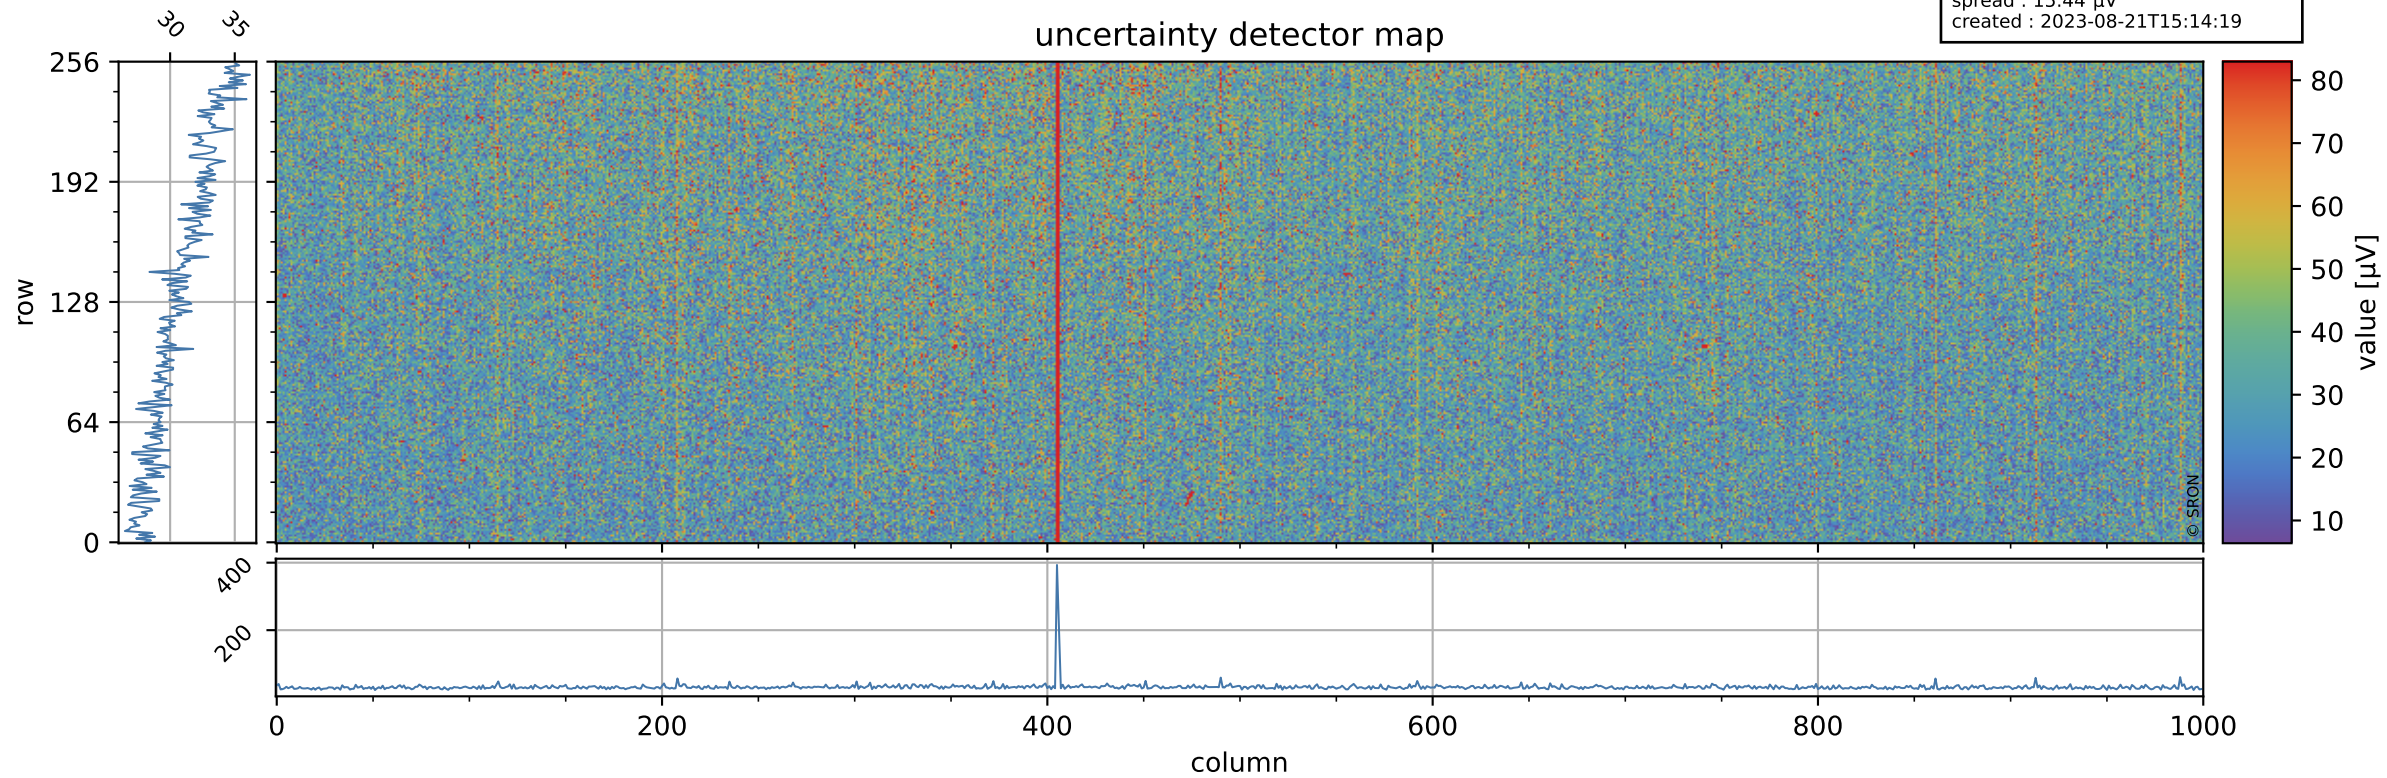

Tropomi SWIR offset (official)

orbits : 19 in [23107, 23152]
coverage : 2022-03-30 / 2022-04-02
median : 0.52595 V
spread : 0.035908 V
created : 2023-08-21T15:14:19

value detector map

Tropomi SWIR offset (official)

orbits : 19 in [23107, 23152]
coverage : 2022-03-30 / 2022-04-02
median : 31.064 μV
spread : 15.44 μV
created : 2023-08-21T15:14:19

Tropomi SWIR offset (official)

orbits : 19 in [23107, 23152]
coverage : 2022-03-30 / 2022-04-02
median : -0.067965 mV
spread : 0.40277 mV
created : 2023-08-21T15:14:20

value compared with SWIR offset CKD

Tropomi SWIR offset (official) ground-tracks of Sentinel-5P

orbits : 19 in [23107, 23152]
coverage : 2022-03-30 / 2022-04-02
created : 2023-08-21T15:14:20

Tropomi SWIR offset (official)

orbits : [2827, 23152]
coverage : 2018-04-30 / 2022-04-02
created : 2023-08-21T15:14:21

trend of detector median & temperatures