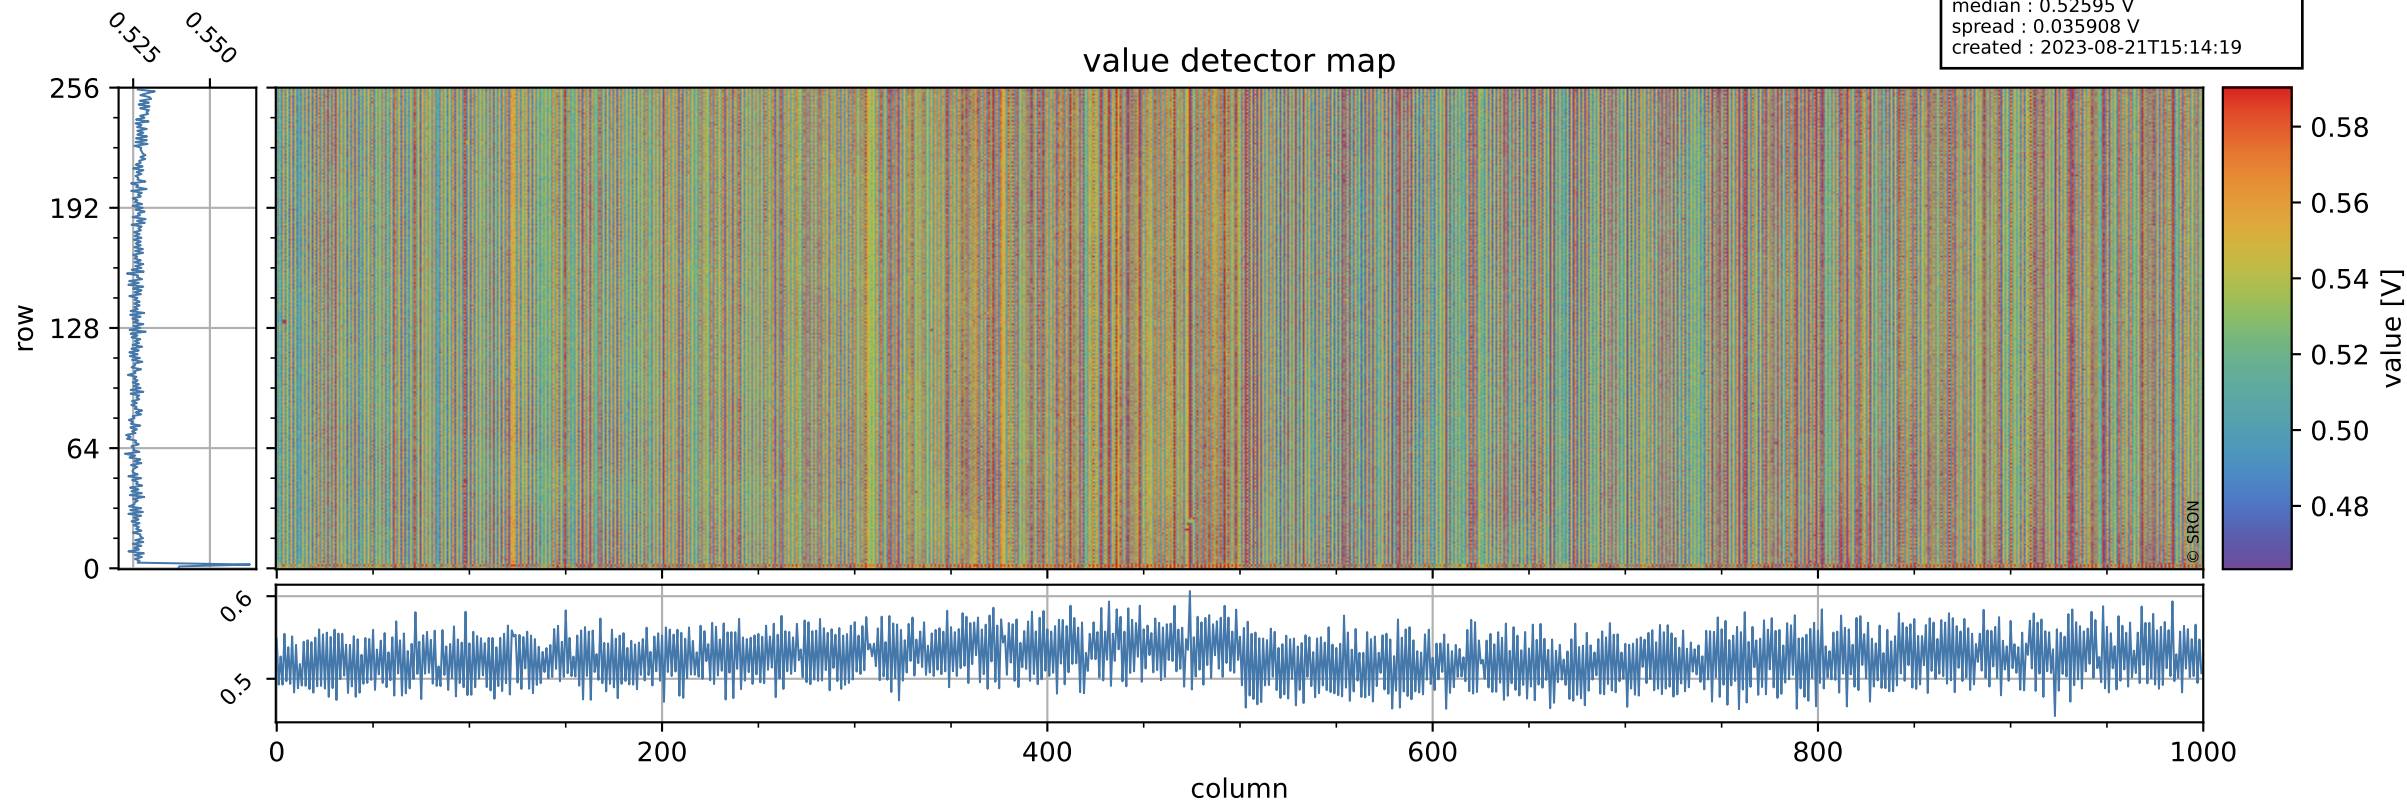

Tropomi SWIR offset (official)

orbits : 19 in [23107, 23152]
coverage : 2022-03-30 / 2022-04-02
median : 0.52595 V
spread : 0.035908 V
created : 2023-08-21T15:14:19

value detector map

Tropomi SWIR offset (official)

orbits : 19 in [23107, 23152]
coverage : 2022-03-30 / 2022-04-02
median : 31.064 μV
spread : 15.44 μV
created : 2023-08-21T15:14:19

Tropomi SWIR offset (official)

orbits : 19 in [23107, 23152]
coverage : 2022-03-30 / 2022-04-02
median : -0.067965 mV
spread : 0.40277 mV
created : 2023-08-21T15:14:20

value compared with SWIR offset CKD

Tropomi SWIR offset (official) ground-tracks of Sentinel-5P

orbits : 19 in [23107, 23152]
coverage : 2022-03-30 / 2022-04-02
created : 2023-08-21T15:14:20

Tropomi SWIR offset (official)

orbits : [2827, 23152]
coverage : 2018-04-30 / 2022-04-02
created : 2023-08-21T15:14:21

trend of detector median & temperatures