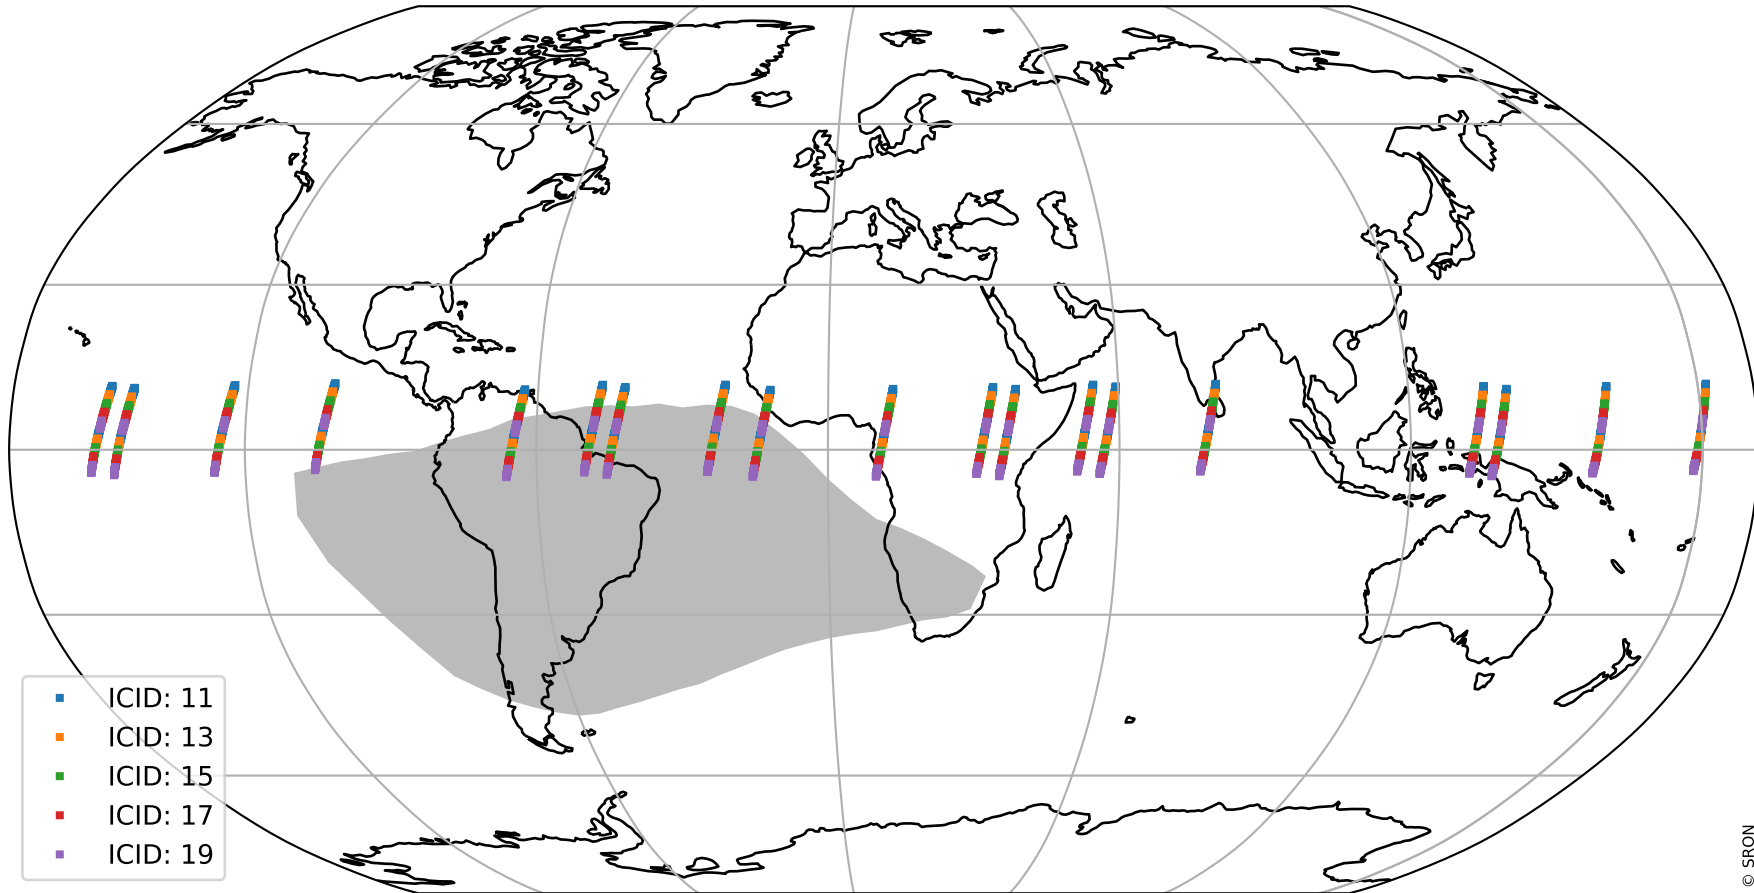

Tropomi SWIR offset (official)

orbits : 19 in [23107, 23152]
coverage : 2022-03-30 / 2022-04-02
median : 0.52595 V
spread : 0.035908 V
created : 2023-08-21T15:14:19

value detector map

Tropomi SWIR offset (official)

orbits : 19 in [23107, 23152]
coverage : 2022-03-30 / 2022-04-02
median : 31.064 μV
spread : 15.44 μV
created : 2023-08-21T15:14:19

Tropomi SWIR offset (official)

orbits : 19 in [23107, 23152]
coverage : 2022-03-30 / 2022-04-02
median : -0.067965 mV
spread : 0.40277 mV
created : 2023-08-21T15:14:20

value compared with SWIR offset CKD

Tropomi SWIR offset (official) ground-tracks of Sentinel-5P

orbits : 19 in [23107, 23152]
coverage : 2022-03-30 / 2022-04-02
created : 2023-08-21T15:14:20

Tropomi SWIR offset (official)

orbits : [2827, 23152]
coverage : 2018-04-30 / 2022-04-02
created : 2023-08-21T15:14:21

trend of detector median & temperatures