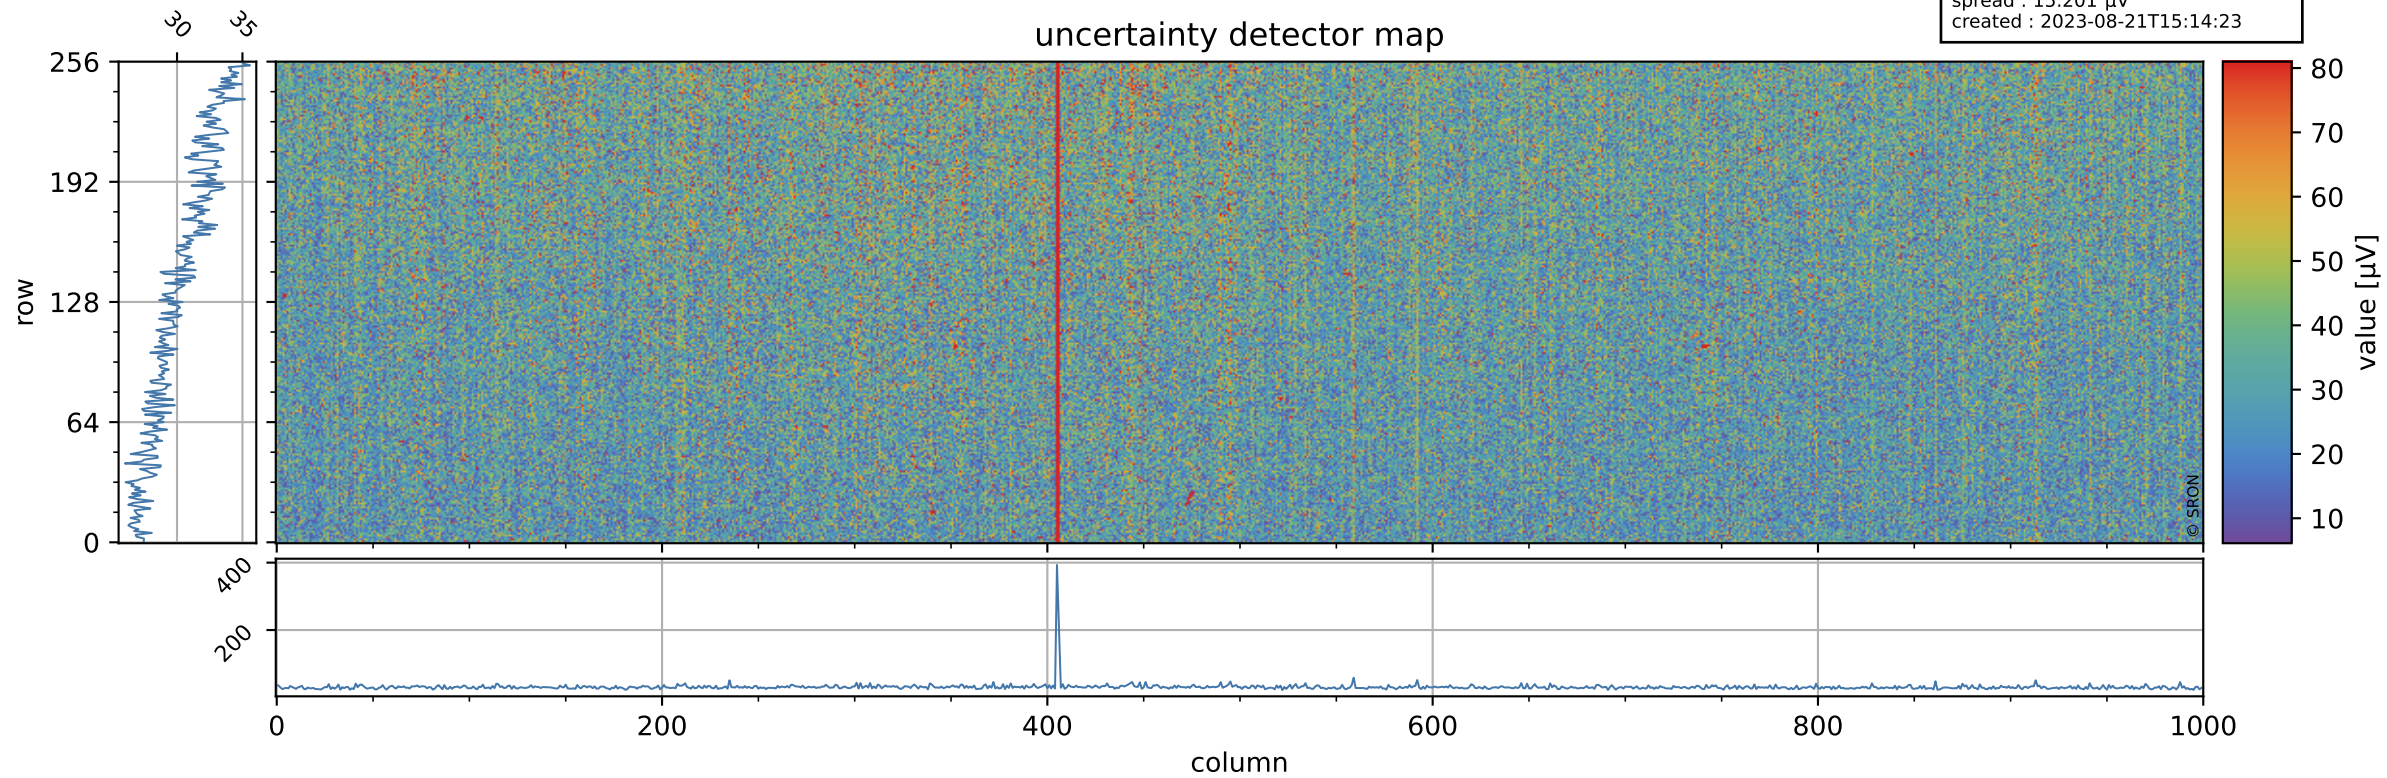

Tropomi SWIR offset (official)

orbits : 20 in [23122, 23167]
coverage : 2022-03-31 / 2022-04-03
median : 0.52596 V
spread : 0.035911 V
created : 2023-08-21T15:14:22

value detector map

Tropomi SWIR offset (official)

orbits : 20 in [23122, 23167]
coverage : 2022-03-31 / 2022-04-03
median : 30.451 μV
spread : 15.201 μV
created : 2023-08-21T15:14:23

Tropomi SWIR offset (official)

orbits : 20 in [23122, 23167]
coverage : 2022-03-31 / 2022-04-03
median : -0.057811 mV
spread : 0.40357 mV
created : 2023-08-21T15:14:23

value compared with SWIR offset CKD

Tropomi SWIR offset (official) ground-tracks of Sentinel-5P

orbits : 20 in [23122, 23167]
coverage : 2022-03-31 / 2022-04-03
created : 2023-08-21T15:14:24

Tropomi SWIR offset (official)

orbits : [2827, 23167]
coverage : 2018-04-30 / 2022-04-03
created : 2023-08-21T15:14:24

trend of detector median & temperatures