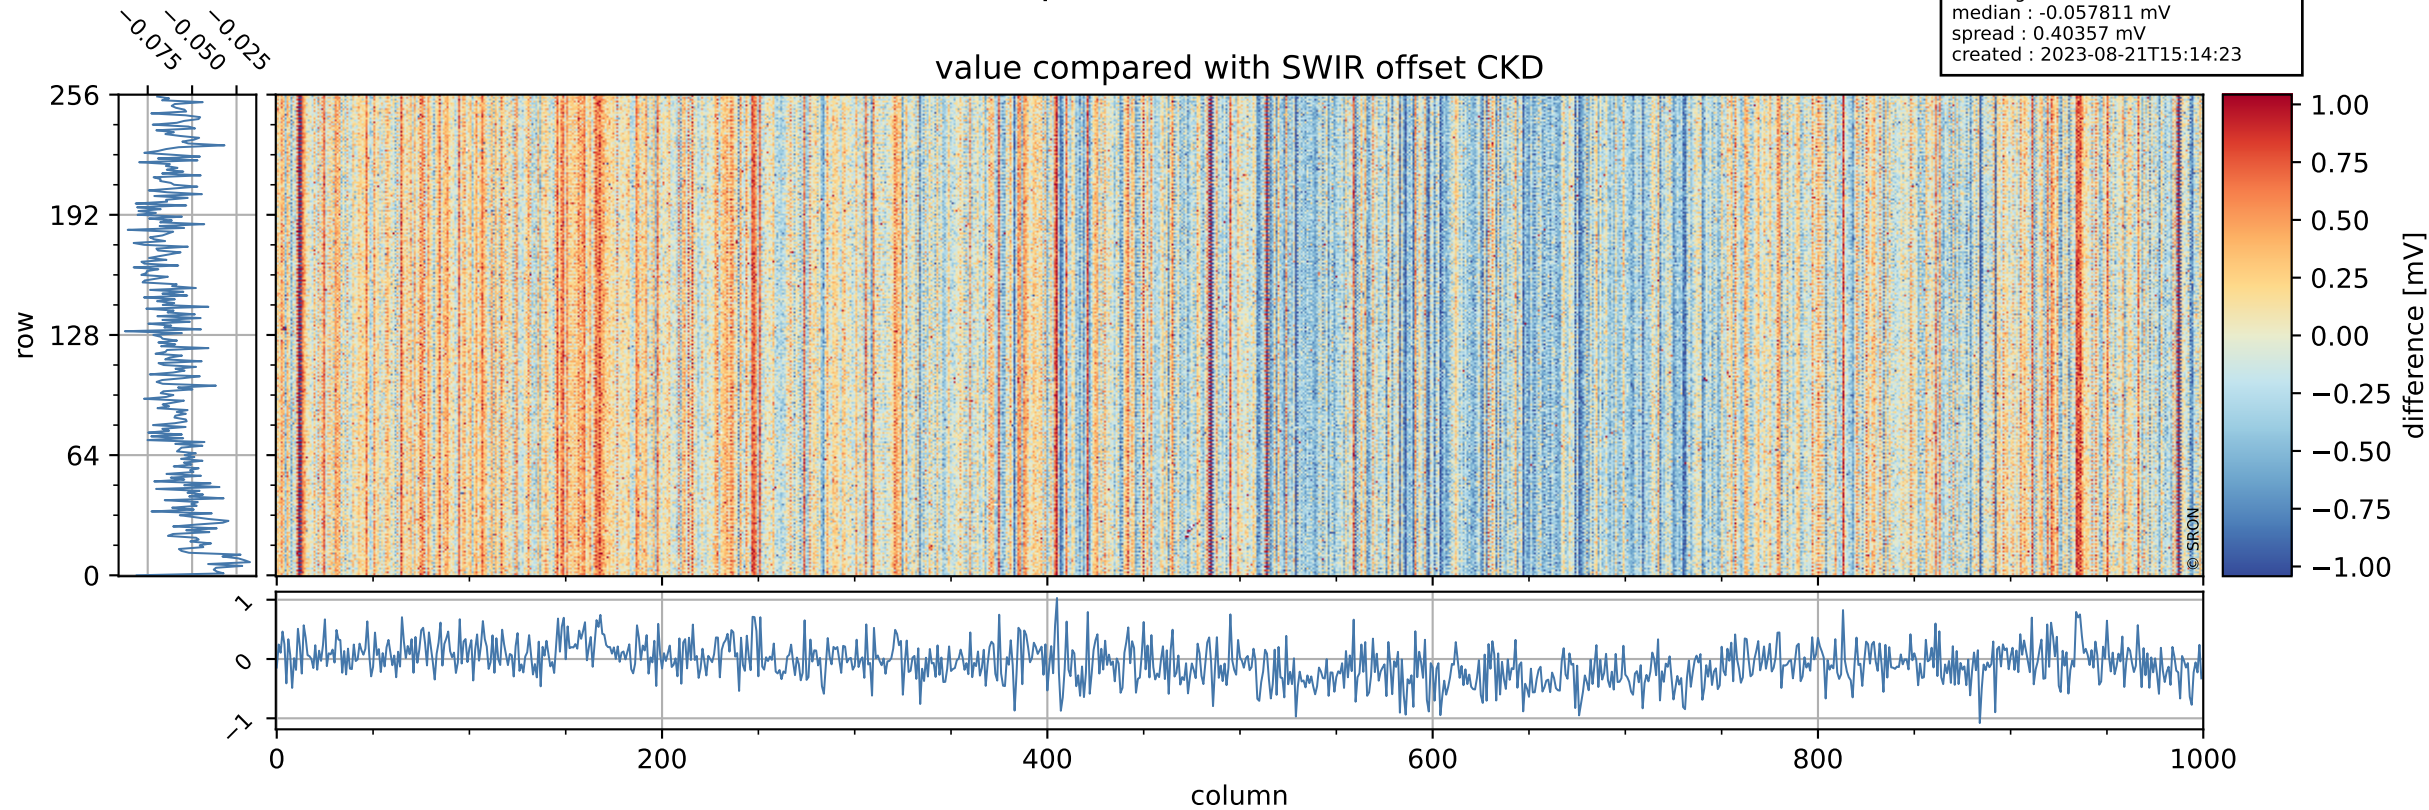

Tropomi SWIR offset (official)

orbits : 20 in [23122, 23167]
coverage : 2022-03-31 / 2022-04-03
median : 0.52596 V
spread : 0.035911 V
created : 2023-08-21T15:14:22

value detector map

Tropomi SWIR offset (official)

orbits : 20 in [23122, 23167]
coverage : 2022-03-31 / 2022-04-03
median : 30.451 μV
spread : 15.201 μV
created : 2023-08-21T15:14:23

Tropomi SWIR offset (official)

orbits : 20 in [23122, 23167]
coverage : 2022-03-31 / 2022-04-03
median : -0.057811 mV
spread : 0.40357 mV
created : 2023-08-21T15:14:23

value compared with SWIR offset CKD

Tropomi SWIR offset (official) ground-tracks of Sentinel-5P

orbits : 20 in [23122, 23167]
coverage : 2022-03-31 / 2022-04-03
created : 2023-08-21T15:14:24

Tropomi SWIR offset (official)

orbits : [2827, 23167]
coverage : 2018-04-30 / 2022-04-03
created : 2023-08-21T15:14:24

trend of detector median & temperatures