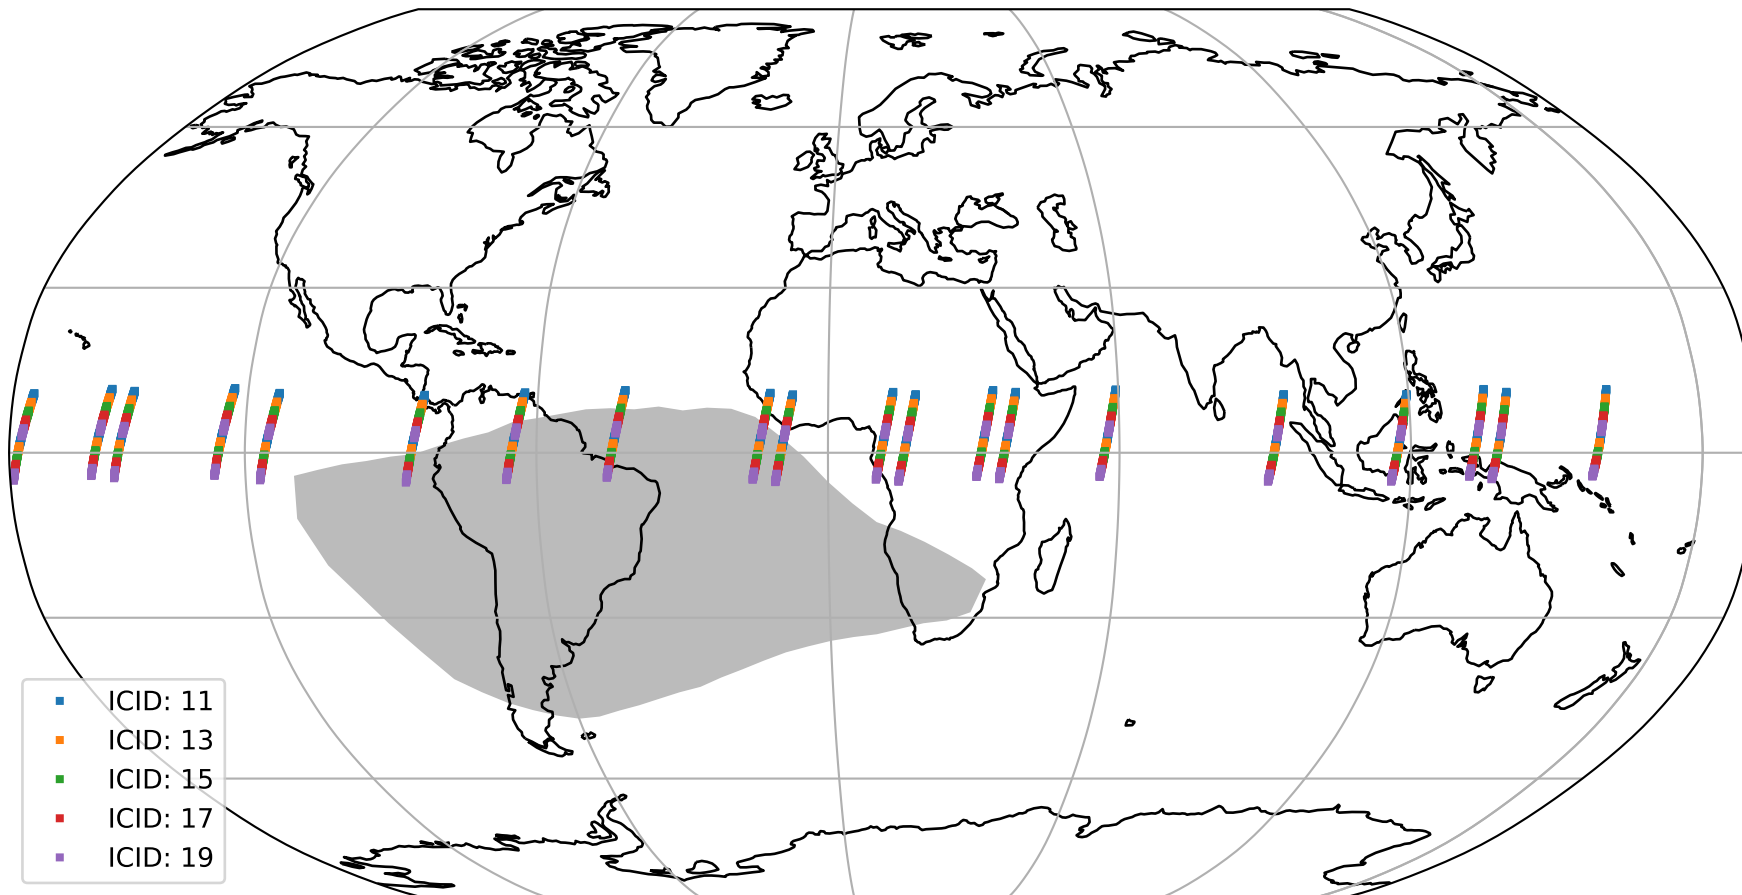

Tropomi SWIR offset (official)

orbits : 20 in [23122, 23167]
coverage : 2022-03-31 / 2022-04-03
median : 0.52596 V
spread : 0.035911 V
created : 2023-08-21T15:14:22

value detector map

Tropomi SWIR offset (official)

orbits : 20 in [23122, 23167]
coverage : 2022-03-31 / 2022-04-03
median : 30.451 μV
spread : 15.201 μV
created : 2023-08-21T15:14:23

Tropomi SWIR offset (official)

orbits : 20 in [23122, 23167]
coverage : 2022-03-31 / 2022-04-03
median : -0.057811 mV
spread : 0.40357 mV
created : 2023-08-21T15:14:23

value compared with SWIR offset CKD

Tropomi SWIR offset (official) ground-tracks of Sentinel-5P

orbits : 20 in [23122, 23167]
coverage : 2022-03-31 / 2022-04-03
created : 2023-08-21T15:14:24

Tropomi SWIR offset (official)

orbits : [2827, 23167]
coverage : 2018-04-30 / 2022-04-03
created : 2023-08-21T15:14:24

trend of detector median & temperatures