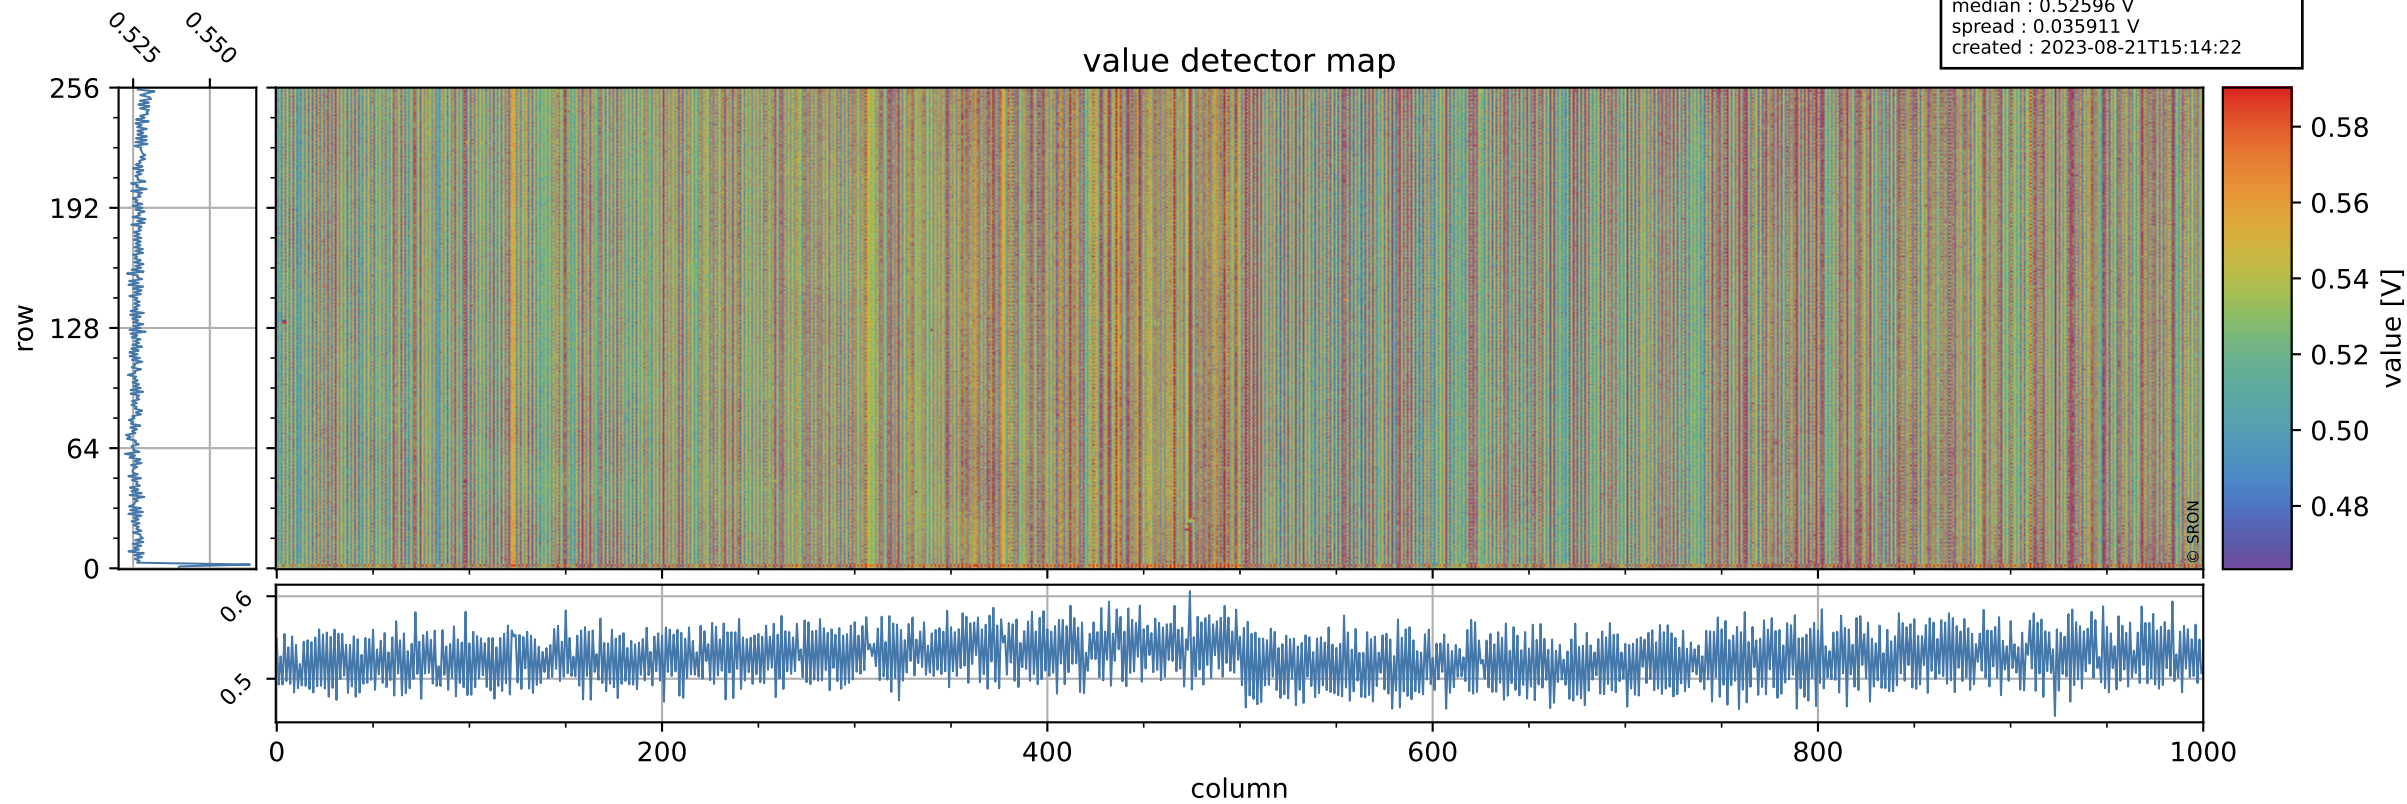

Tropomi SWIR offset (official)

orbits : 20 in [23122, 23167]
coverage : 2022-03-31 / 2022-04-03
median : 0.52596 V
spread : 0.035911 V
created : 2023-08-21T15:14:22

value detector map

Tropomi SWIR offset (official)

orbits : 20 in [23122, 23167]
coverage : 2022-03-31 / 2022-04-03
median : 30.451 μV
spread : 15.201 μV
created : 2023-08-21T15:14:23

Tropomi SWIR offset (official)

orbits : 20 in [23122, 23167]
coverage : 2022-03-31 / 2022-04-03
median : -0.057811 mV
spread : 0.40357 mV
created : 2023-08-21T15:14:23

value compared with SWIR offset CKD

Tropomi SWIR offset (official) ground-tracks of Sentinel-5P

orbits : 20 in [23122, 23167]
coverage : 2022-03-31 / 2022-04-03
created : 2023-08-21T15:14:24

Tropomi SWIR offset (official)

orbits : [2827, 23167]
coverage : 2018-04-30 / 2022-04-03
created : 2023-08-21T15:14:24

trend of detector median & temperatures