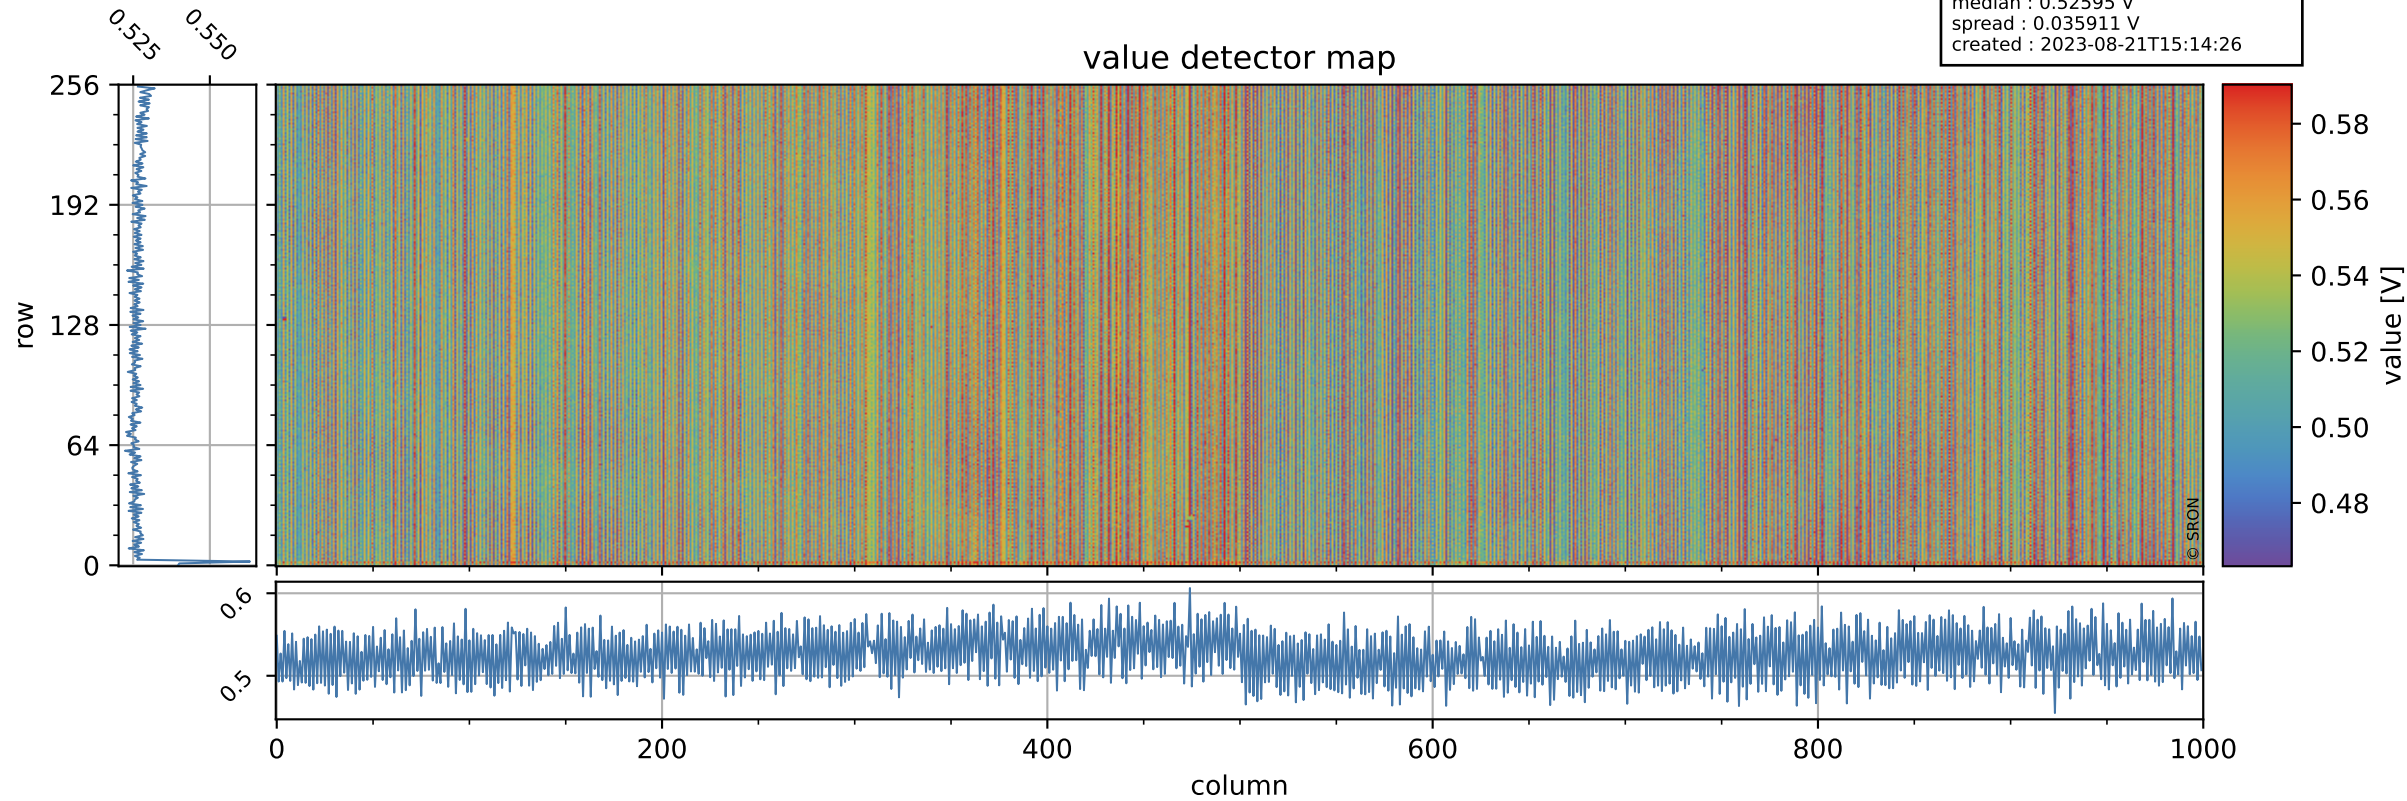

Tropomi SWIR offset (official)

orbits : 19 in [23137, 23182]
coverage : 2022-04-01 / 2022-04-04
median : 0.52595 V
spread : 0.035911 V
created : 2023-08-21T15:14:26

value detector map

Tropomi SWIR offset (official)

orbits : 19 in [23137, 23182]
coverage : 2022-04-01 / 2022-04-04
median : 30.349 μV
spread : 15.369 μV
created : 2023-08-21T15:14:26

Tropomi SWIR offset (official)

value compared with SWIR offset CKD

orbits : 19 in [23137, 23182]
coverage : 2022-04-01 / 2022-04-04
median : -0.061034 mV
spread : 0.40514 mV
created : 2023-08-21T15:14:27

Tropomi SWIR offset (official) ground-tracks of Sentinel-5P

orbits : 19 in [23137, 23182]
coverage : 2022-04-01 / 2022-04-04
created : 2023-08-21T15:14:27

Tropomi SWIR offset (official)

orbits : [2827, 23182]
coverage : 2018-04-30 / 2022-04-04
created : 2023-08-21T15:14:28

trend of detector median & temperatures