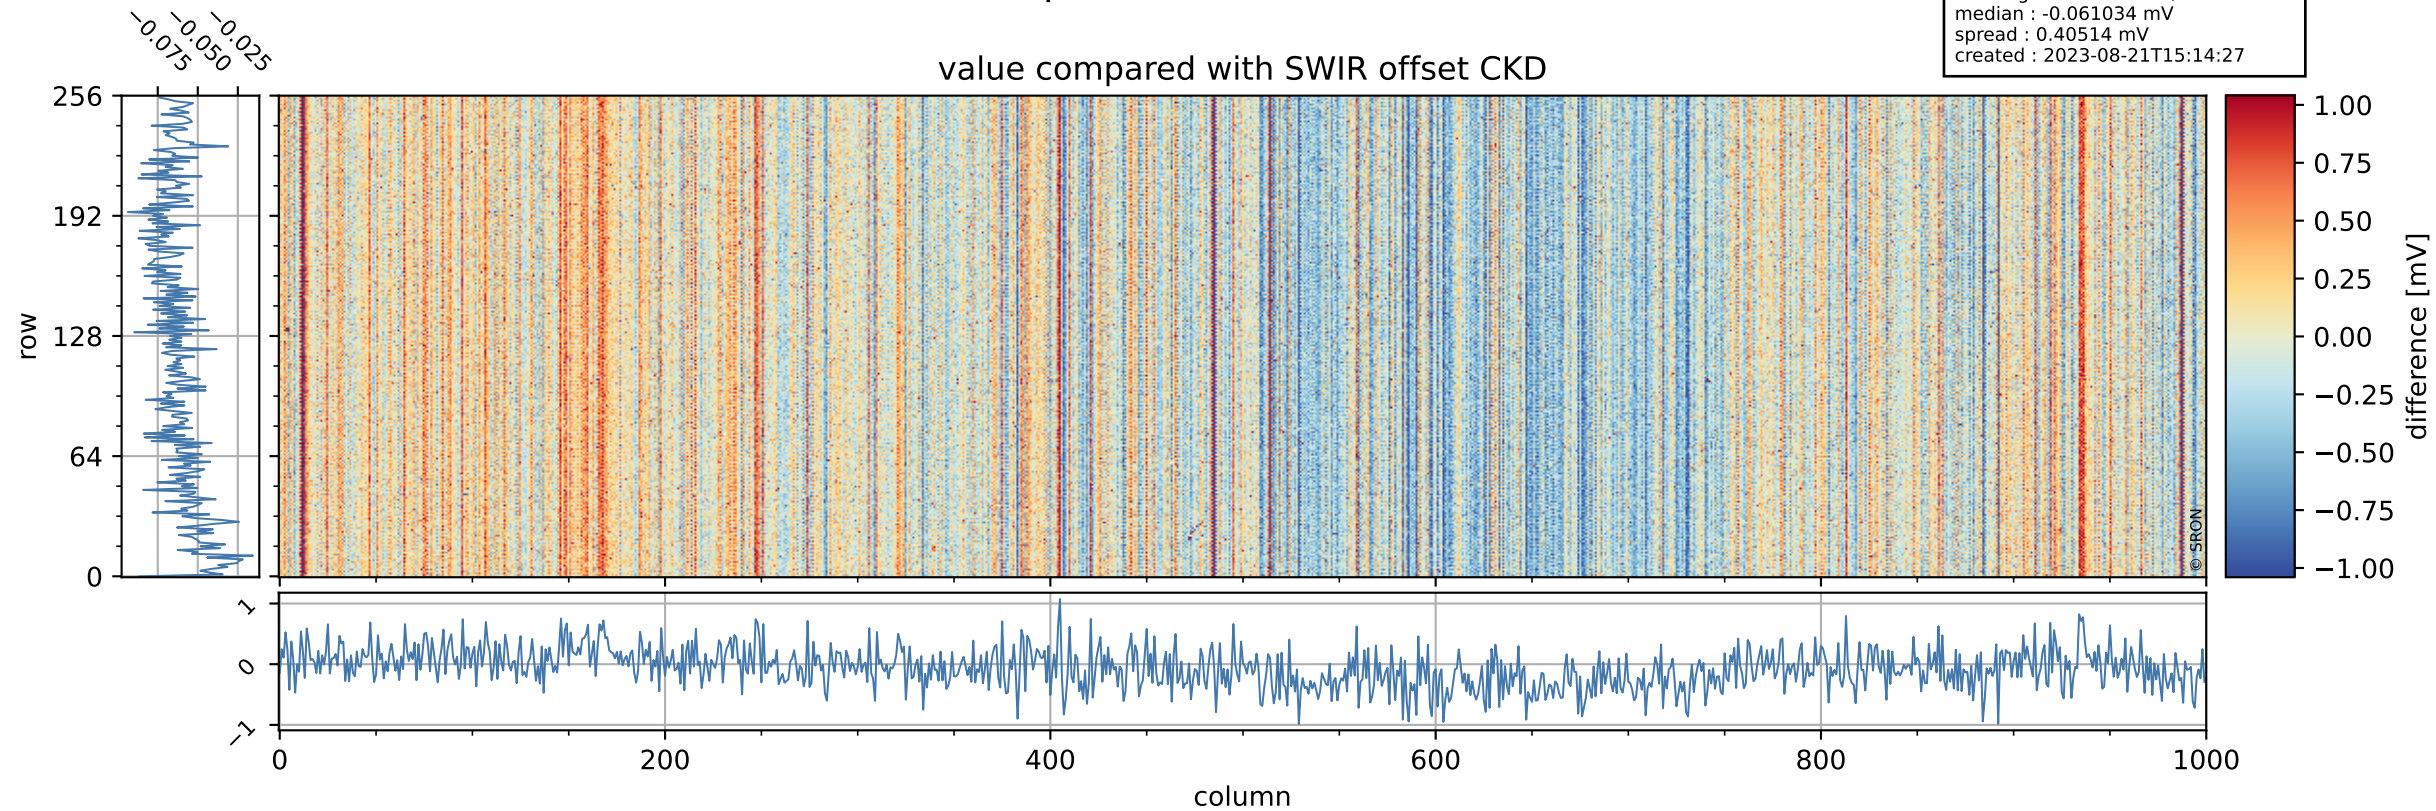

Tropomi SWIR offset (official)

orbits : 19 in [23137, 23182]
coverage : 2022-04-01 / 2022-04-04
median : 0.52595 V
spread : 0.035911 V
created : 2023-08-21T15:14:26

value detector map

Tropomi SWIR offset (official)

orbits : 19 in [23137, 23182]
coverage : 2022-04-01 / 2022-04-04
median : 30.349 μV
spread : 15.369 μV
created : 2023-08-21T15:14:26

Tropomi SWIR offset (official)

value compared with SWIR offset CKD

orbits : 19 in [23137, 23182]
coverage : 2022-04-01 / 2022-04-04
median : -0.061034 mV
spread : 0.40514 mV
created : 2023-08-21T15:14:27

Tropomi SWIR offset (official) ground-tracks of Sentinel-5P

orbits : 19 in [23137, 23182]
coverage : 2022-04-01 / 2022-04-04
created : 2023-08-21T15:14:27

Tropomi SWIR offset (official)

orbits : [2827, 23182]
coverage : 2018-04-30 / 2022-04-04
created : 2023-08-21T15:14:28

trend of detector median & temperatures