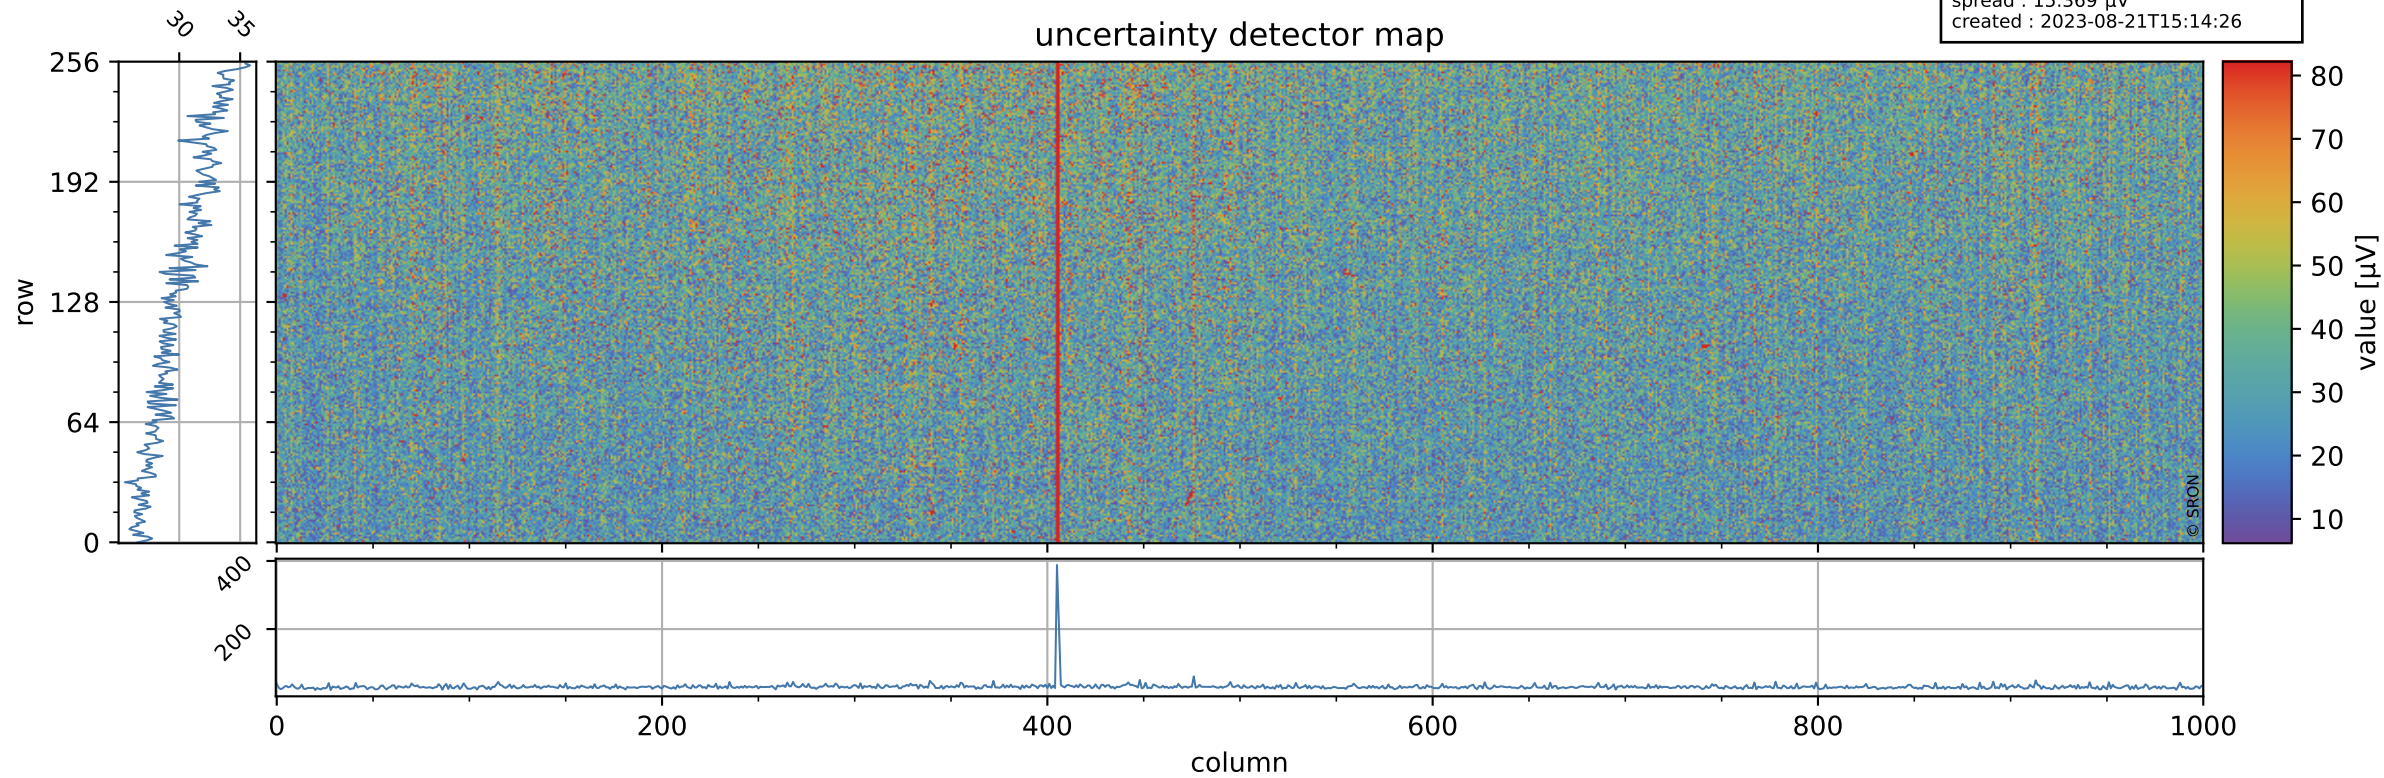

Tropomi SWIR offset (official)

orbits : 19 in [23137, 23182]
coverage : 2022-04-01 / 2022-04-04
median : 0.52595 V
spread : 0.035911 V
created : 2023-08-21T15:14:26

value detector map

Tropomi SWIR offset (official)

orbits : 19 in [23137, 23182]
coverage : 2022-04-01 / 2022-04-04
median : 30.349 μV
spread : 15.369 μV
created : 2023-08-21T15:14:26

Tropomi SWIR offset (official)

value compared with SWIR offset CKD

orbits : 19 in [23137, 23182]
coverage : 2022-04-01 / 2022-04-04
median : -0.061034 mV
spread : 0.40514 mV
created : 2023-08-21T15:14:27

Tropomi SWIR offset (official) ground-tracks of Sentinel-5P

orbits : 19 in [23137, 23182]
coverage : 2022-04-01 / 2022-04-04
created : 2023-08-21T15:14:27

Tropomi SWIR offset (official)

orbits : [2827, 23182]
coverage : 2018-04-30 / 2022-04-04
created : 2023-08-21T15:14:28

trend of detector median & temperatures