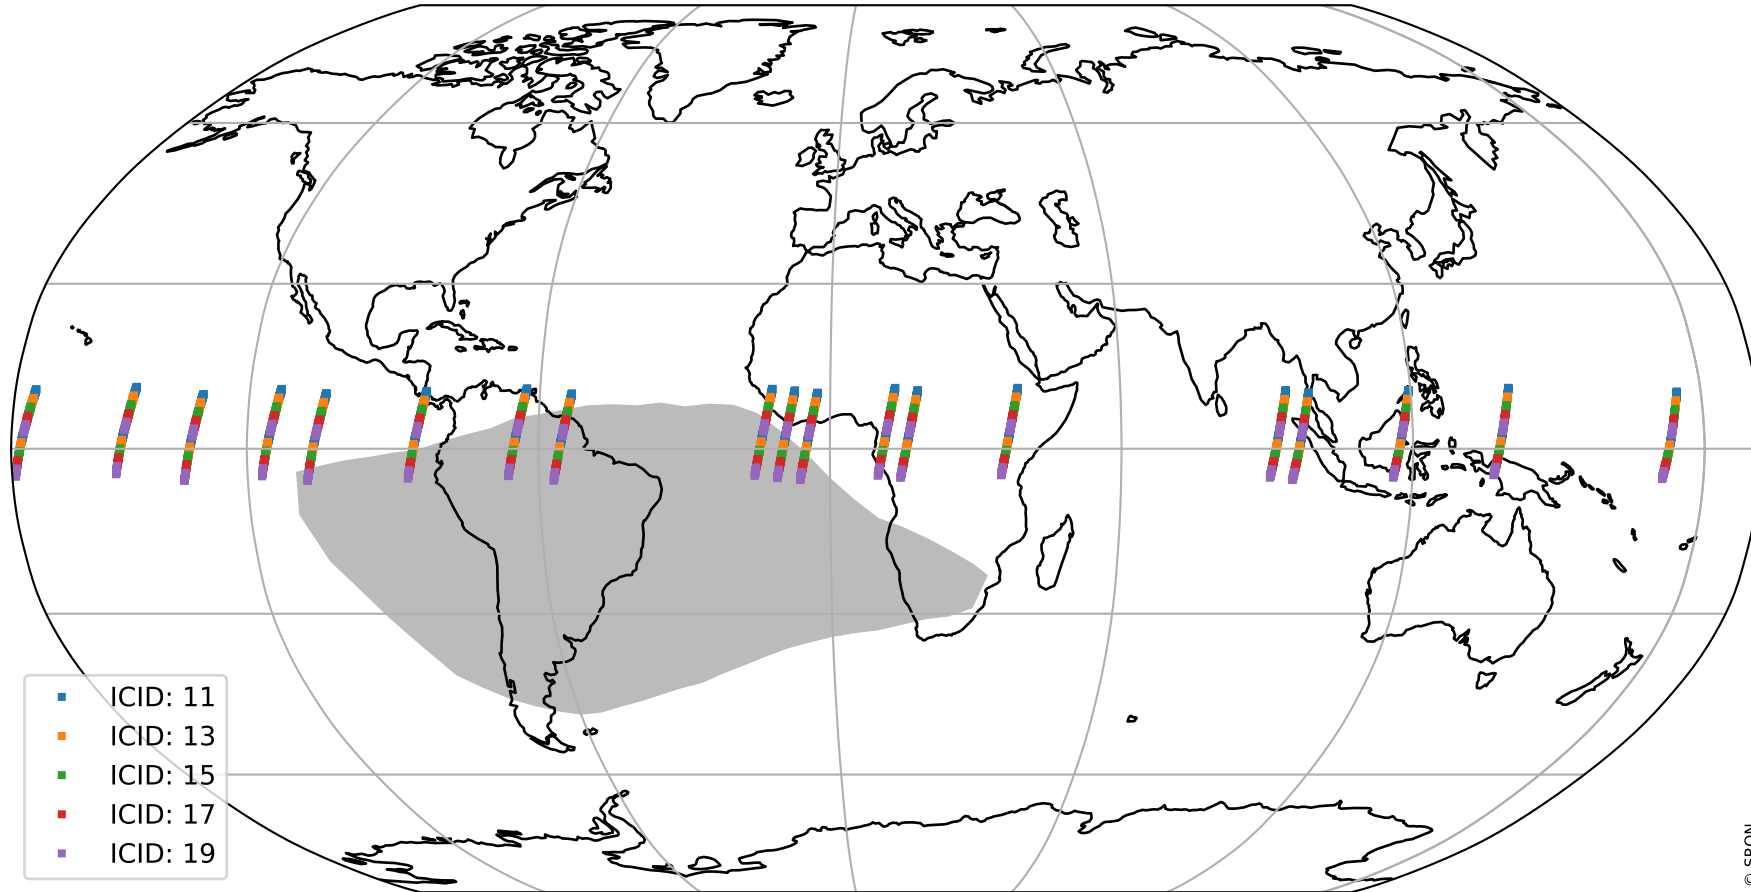

Tropomi SWIR offset (official)

orbits : 19 in [23137, 23182]
coverage : 2022-04-01 / 2022-04-04
median : 0.52595 V
spread : 0.035911 V
created : 2023-08-21T15:14:26

value detector map

Tropomi SWIR offset (official)

orbits : 19 in [23137, 23182]
coverage : 2022-04-01 / 2022-04-04
median : 30.349 μV
spread : 15.369 μV
created : 2023-08-21T15:14:26

Tropomi SWIR offset (official)

value compared with SWIR offset CKD

orbits : 19 in [23137, 23182]
coverage : 2022-04-01 / 2022-04-04
median : -0.061034 mV
spread : 0.40514 mV
created : 2023-08-21T15:14:27

Tropomi SWIR offset (official) ground-tracks of Sentinel-5P

orbits : 19 in [23137, 23182]
coverage : 2022-04-01 / 2022-04-04
created : 2023-08-21T15:14:27

Tropomi SWIR offset (official)

orbits : [2827, 23182]
coverage : 2018-04-30 / 2022-04-04
created : 2023-08-21T15:14:28

trend of detector median & temperatures