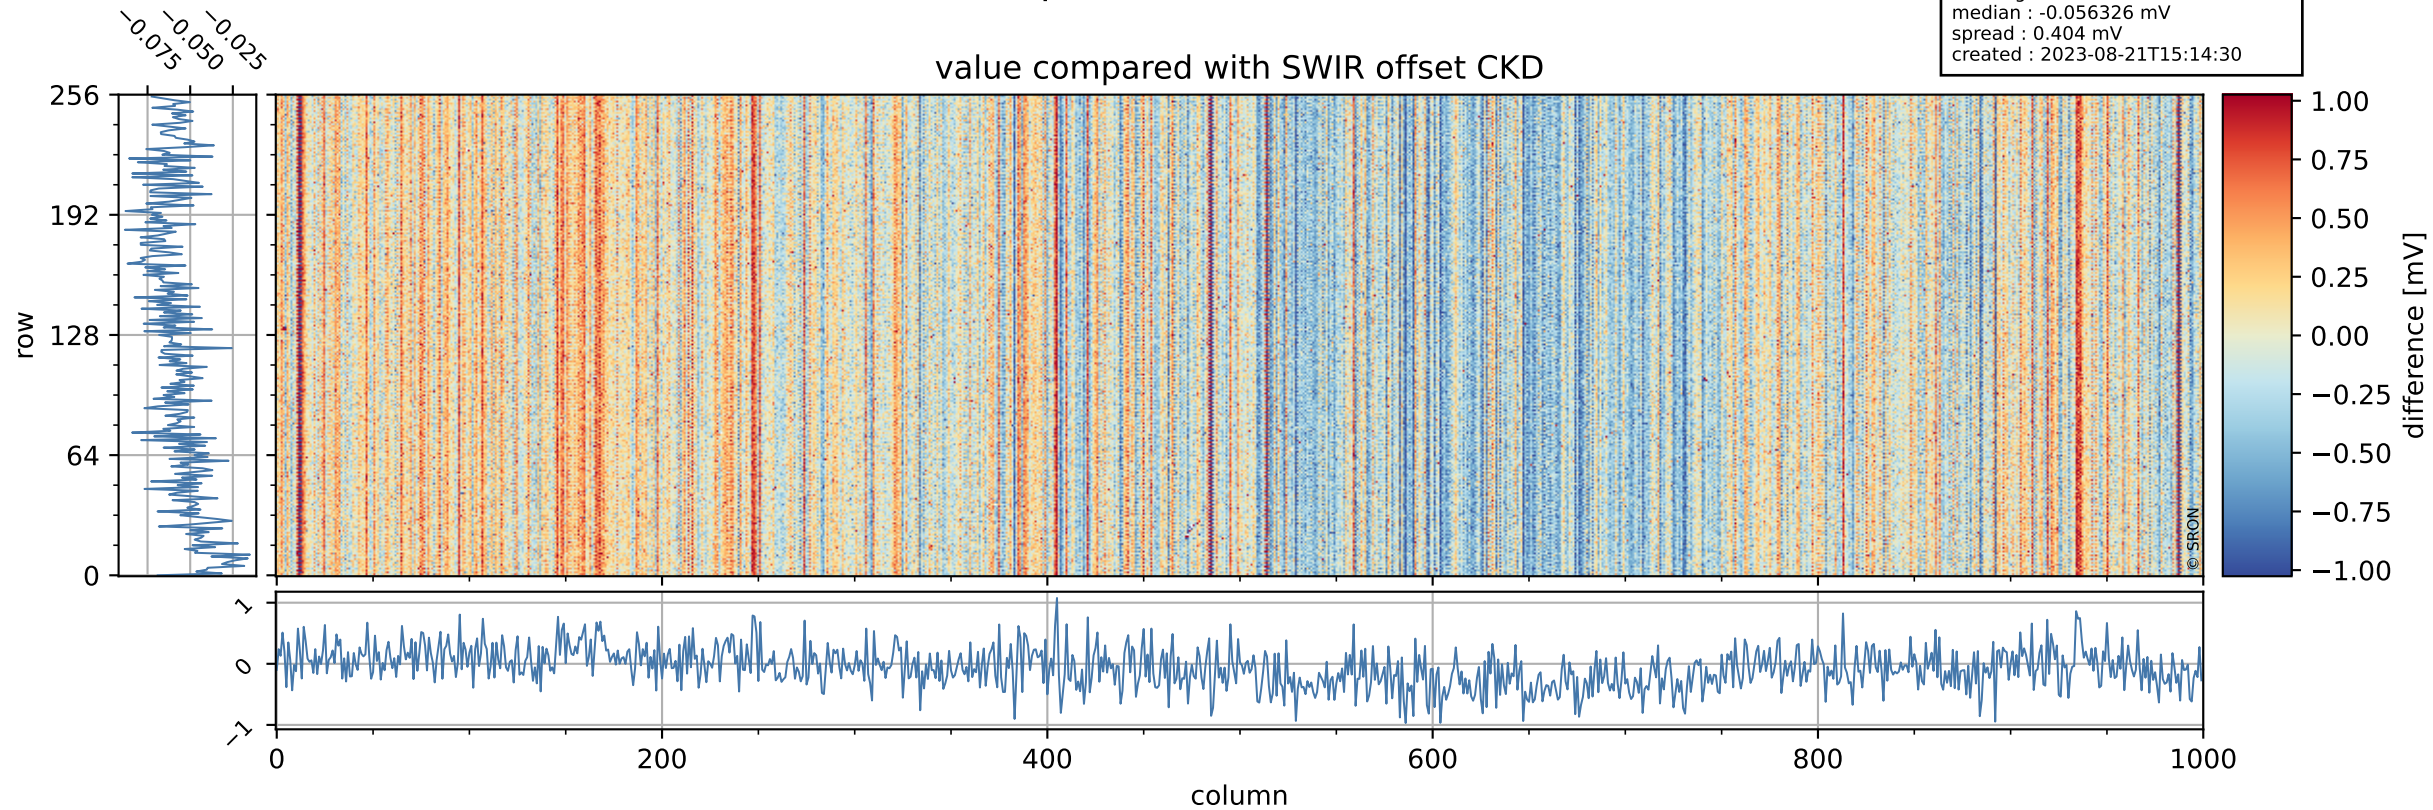

Tropomi SWIR offset (official)

orbits : 19 in [23152, 23197]
coverage : 2022-04-02 / 2022-04-05
median : 0.52596 V
spread : 0.035911 V
created : 2023-08-21T15:14:29

value detector map

Tropomi SWIR offset (official)

orbits : 19 in [23152, 23197]
coverage : 2022-04-02 / 2022-04-05
median : 31.944 μV
spread : 15.418 μV
created : 2023-08-21T15:14:30

Tropomi SWIR offset (official)

value compared with SWIR offset CKD

orbits : 19 in [23152, 23197]
coverage : 2022-04-02 / 2022-04-05
median : -0.056326 mV
spread : 0.404 mV
created : 2023-08-21T15:14:30

Tropomi SWIR offset (official) ground-tracks of Sentinel-5P

orbits : 19 in [23152, 23197]
coverage : 2022-04-02 / 2022-04-05
created : 2023-08-21T15:14:31

Tropomi SWIR offset (official)

orbits : [2827, 23197]
coverage : 2018-04-30 / 2022-04-05
created : 2023-08-21T15:14:31

trend of detector median & temperatures