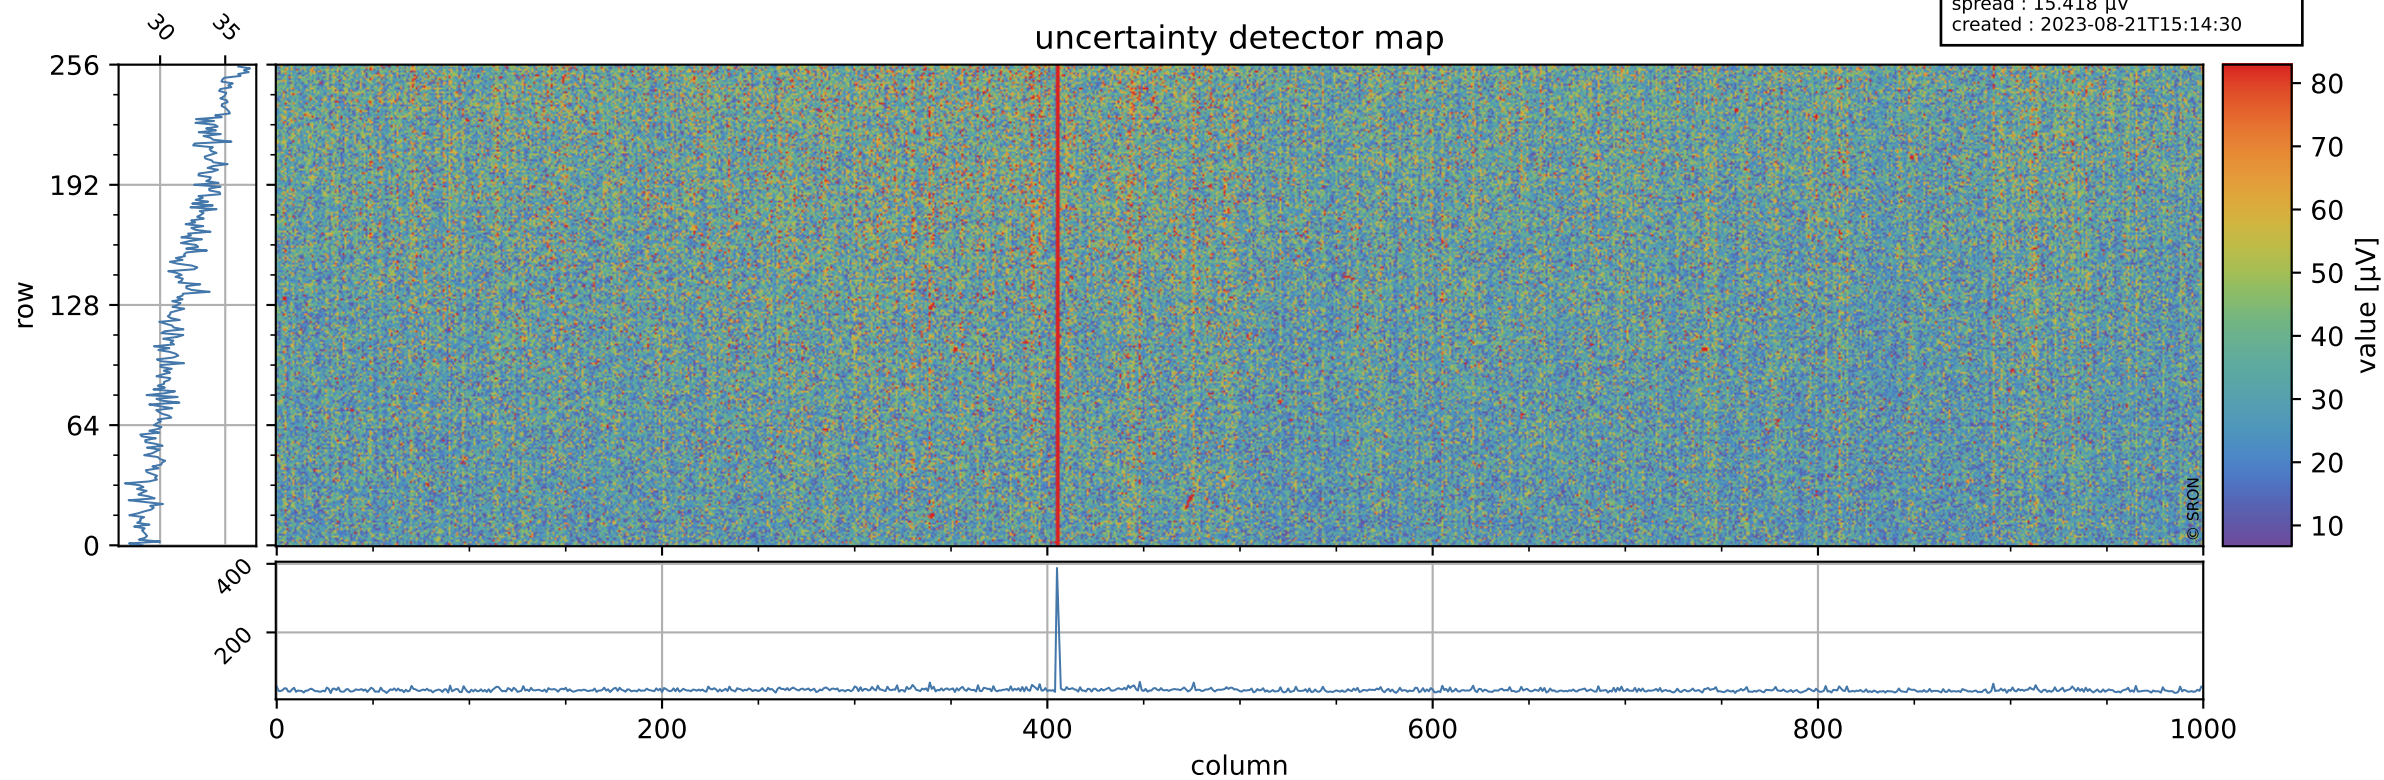

Tropomi SWIR offset (official)

orbits : 19 in [23152, 23197]
coverage : 2022-04-02 / 2022-04-05
median : 0.52596 V
spread : 0.035911 V
created : 2023-08-21T15:14:29

value detector map

Tropomi SWIR offset (official)

orbits : 19 in [23152, 23197]
coverage : 2022-04-02 / 2022-04-05
median : 31.944 μV
spread : 15.418 μV
created : 2023-08-21T15:14:30

Tropomi SWIR offset (official)

value compared with SWIR offset CKD

orbits : 19 in [23152, 23197]
coverage : 2022-04-02 / 2022-04-05
median : -0.056326 mV
spread : 0.404 mV
created : 2023-08-21T15:14:30

Tropomi SWIR offset (official) ground-tracks of Sentinel-5P

orbits : 19 in [23152, 23197]
coverage : 2022-04-02 / 2022-04-05
created : 2023-08-21T15:14:31

Tropomi SWIR offset (official)

orbits : [2827, 23197]
coverage : 2018-04-30 / 2022-04-05
created : 2023-08-21T15:14:31

trend of detector median & temperatures