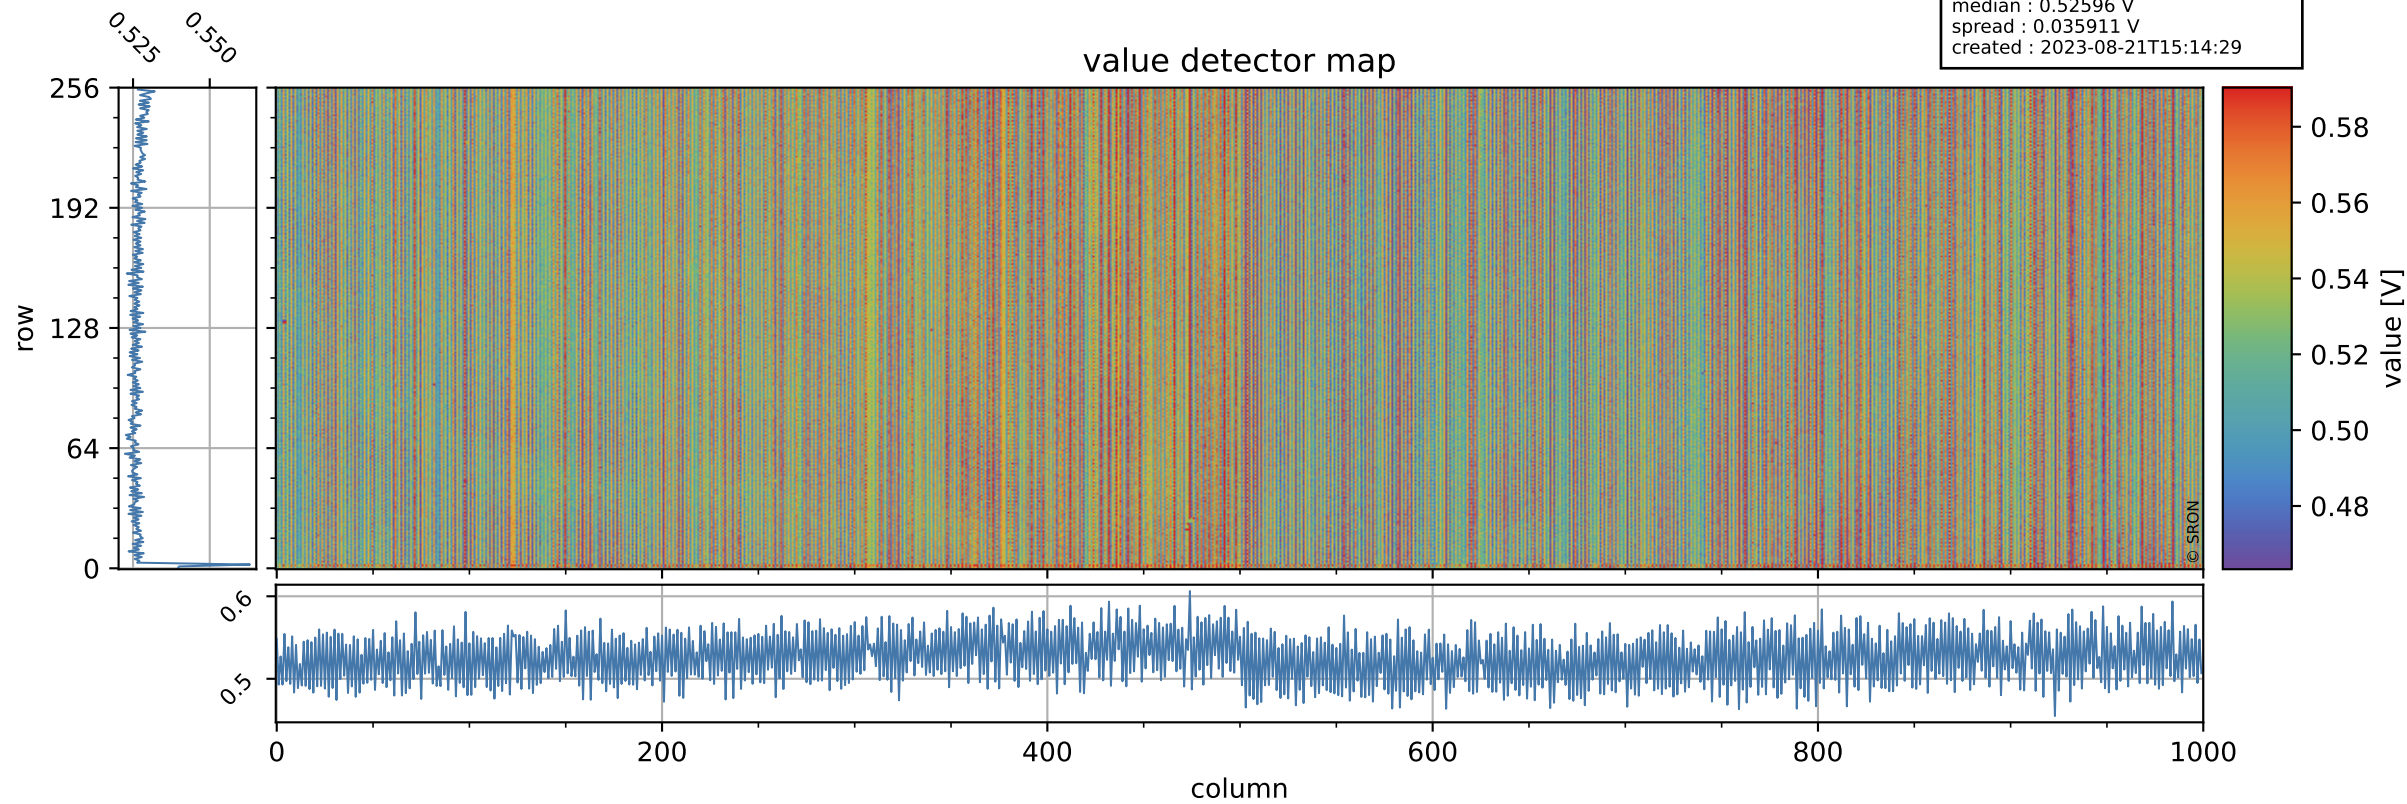

Tropomi SWIR offset (official)

orbits : 19 in [23152, 23197]
coverage : 2022-04-02 / 2022-04-05
median : 0.52596 V
spread : 0.035911 V
created : 2023-08-21T15:14:29

value detector map

Tropomi SWIR offset (official)

orbits : 19 in [23152, 23197]
coverage : 2022-04-02 / 2022-04-05
median : 31.944 μV
spread : 15.418 μV
created : 2023-08-21T15:14:30

Tropomi SWIR offset (official)

value compared with SWIR offset CKD

orbits : 19 in [23152, 23197]
coverage : 2022-04-02 / 2022-04-05
median : -0.056326 mV
spread : 0.404 mV
created : 2023-08-21T15:14:30

Tropomi SWIR offset (official) ground-tracks of Sentinel-5P

orbits : 19 in [23152, 23197]
coverage : 2022-04-02 / 2022-04-05
created : 2023-08-21T15:14:31

Tropomi SWIR offset (official)

orbits : [2827, 23197]
coverage : 2018-04-30 / 2022-04-05
created : 2023-08-21T15:14:31

trend of detector median & temperatures