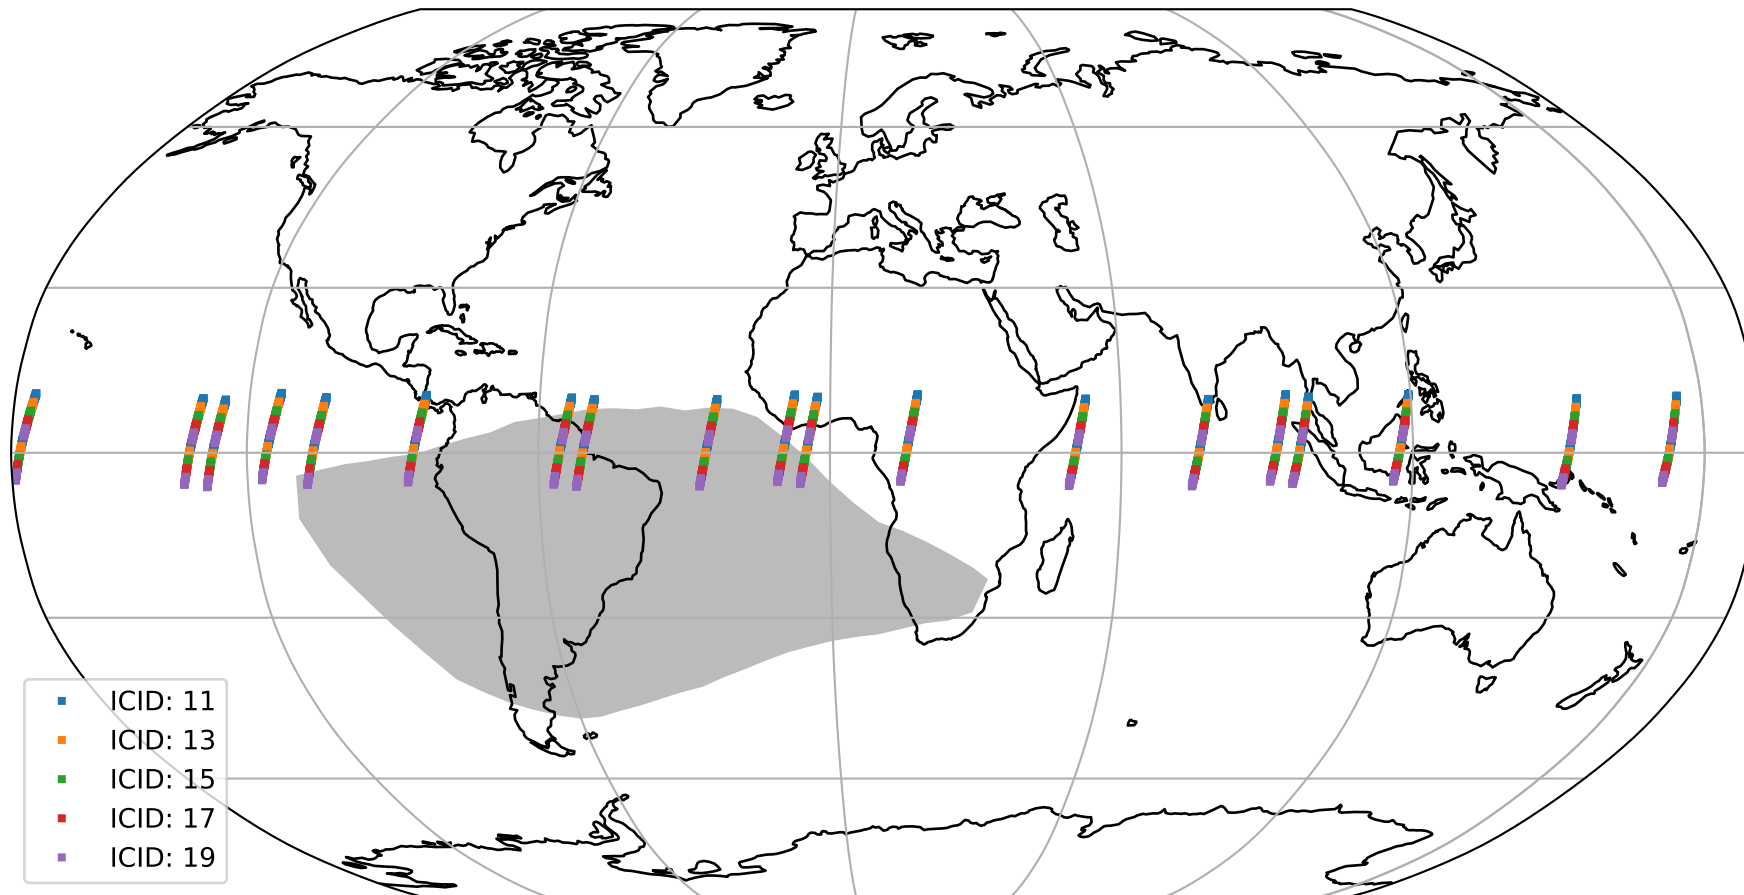

Tropomi SWIR offset (official)

orbits : 19 in [23152, 23197]
coverage : 2022-04-02 / 2022-04-05
median : 0.52596 V
spread : 0.035911 V
created : 2023-08-21T15:14:29

value detector map

Tropomi SWIR offset (official)

orbits : 19 in [23152, 23197]
coverage : 2022-04-02 / 2022-04-05
median : 31.944 μV
spread : 15.418 μV
created : 2023-08-21T15:14:30

Tropomi SWIR offset (official)

value compared with SWIR offset CKD

orbits : 19 in [23152, 23197]
coverage : 2022-04-02 / 2022-04-05
median : -0.056326 mV
spread : 0.404 mV
created : 2023-08-21T15:14:30

Tropomi SWIR offset (official) ground-tracks of Sentinel-5P

orbits : 19 in [23152, 23197]
coverage : 2022-04-02 / 2022-04-05
created : 2023-08-21T15:14:31

Tropomi SWIR offset (official)

orbits : [2827, 23197]
coverage : 2018-04-30 / 2022-04-05
created : 2023-08-21T15:14:31

trend of detector median & temperatures