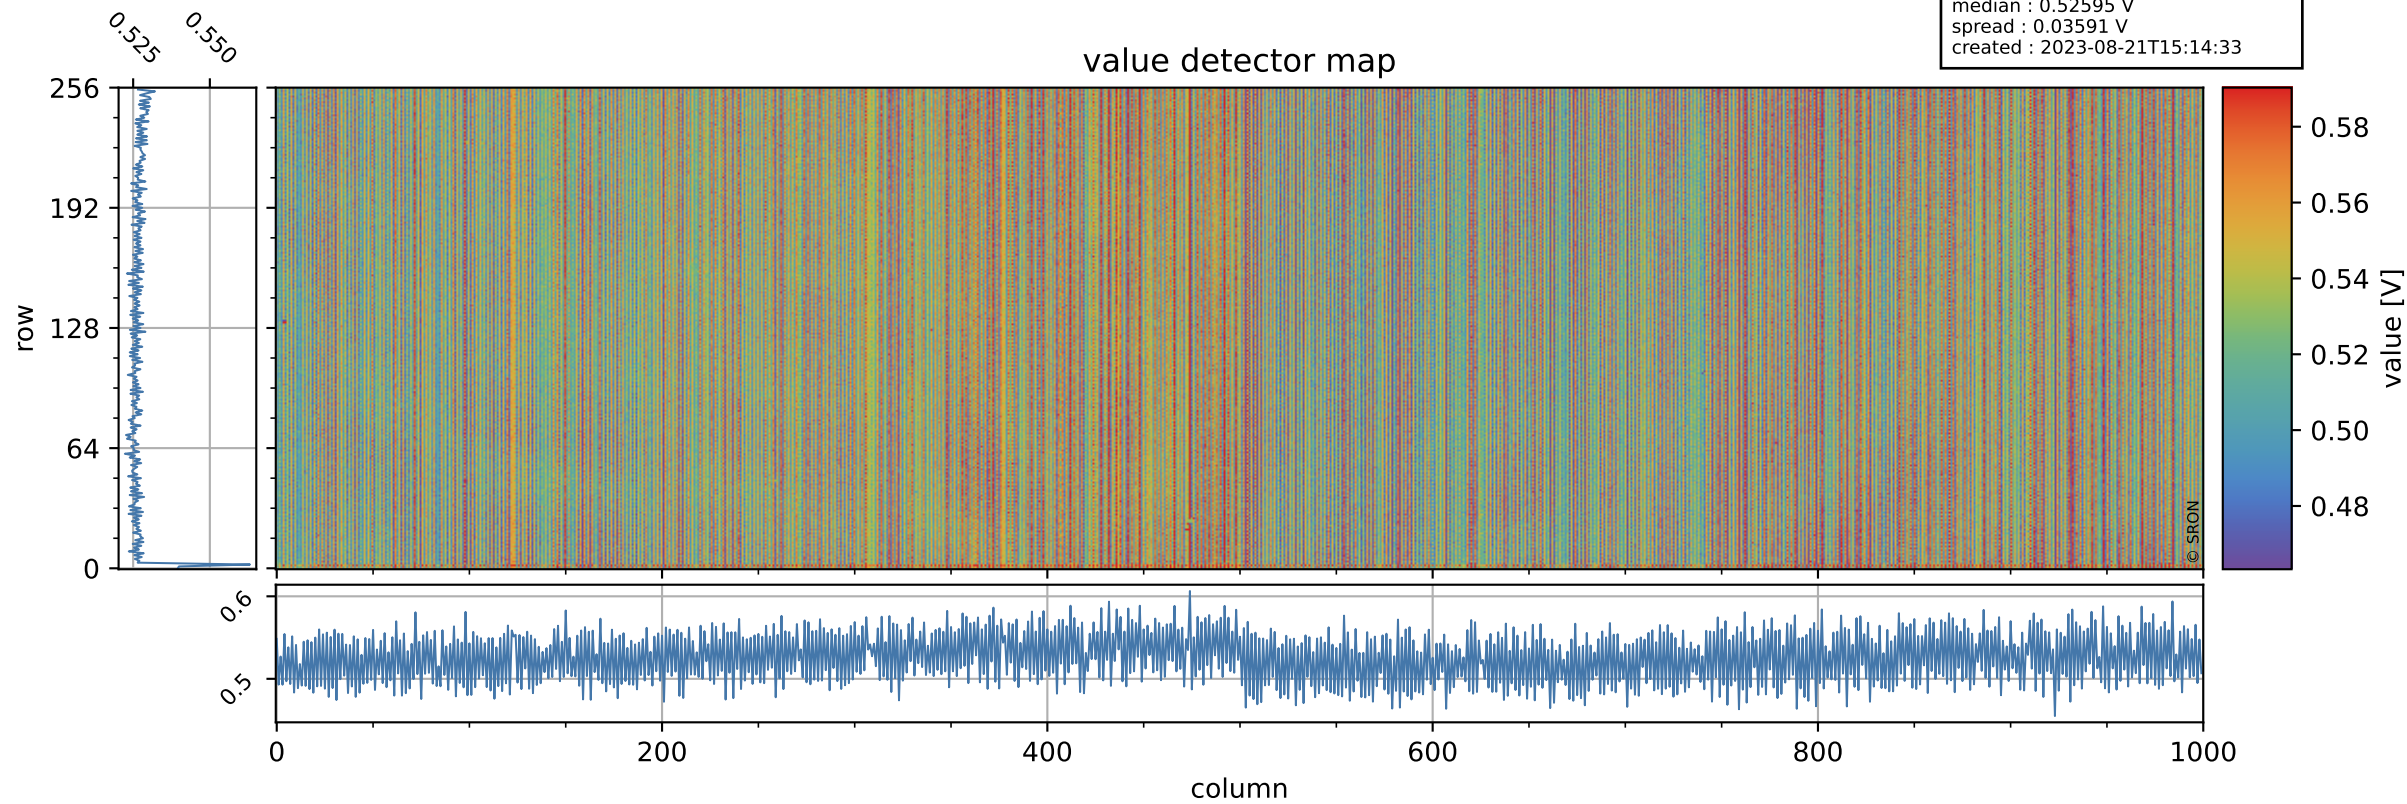

Tropomi SWIR offset (official)

orbits : 18 in [23167, 23212]
coverage : 2022-04-03 / 2022-04-06
median : 0.52595 V
spread : 0.03591 V
created : 2023-08-21T15:14:33

value detector map

Tropomi SWIR offset (official)

orbits : 18 in [23167, 23212]
coverage : 2022-04-03 / 2022-04-06
median : 33.386 μV
spread : 15.87 μV
created : 2023-08-21T15:14:34

Tropomi SWIR offset (official)

value compared with SWIR offset CKD

orbits : 18 in [23167, 23212]
coverage : 2022-04-03 / 2022-04-06
median : -0.067127 mV
spread : 0.40452 mV
created : 2023-08-21T15:14:34

Tropomi SWIR offset (official) ground-tracks of Sentinel-5P

orbits : 18 in [23167, 23212]
coverage : 2022-04-03 / 2022-04-06
created : 2023-08-21T15:14:34

Tropomi SWIR offset (official)

orbits : [2827, 23212]
coverage : 2018-04-30 / 2022-04-06
created : 2023-08-21T15:14:35

trend of detector median & temperatures