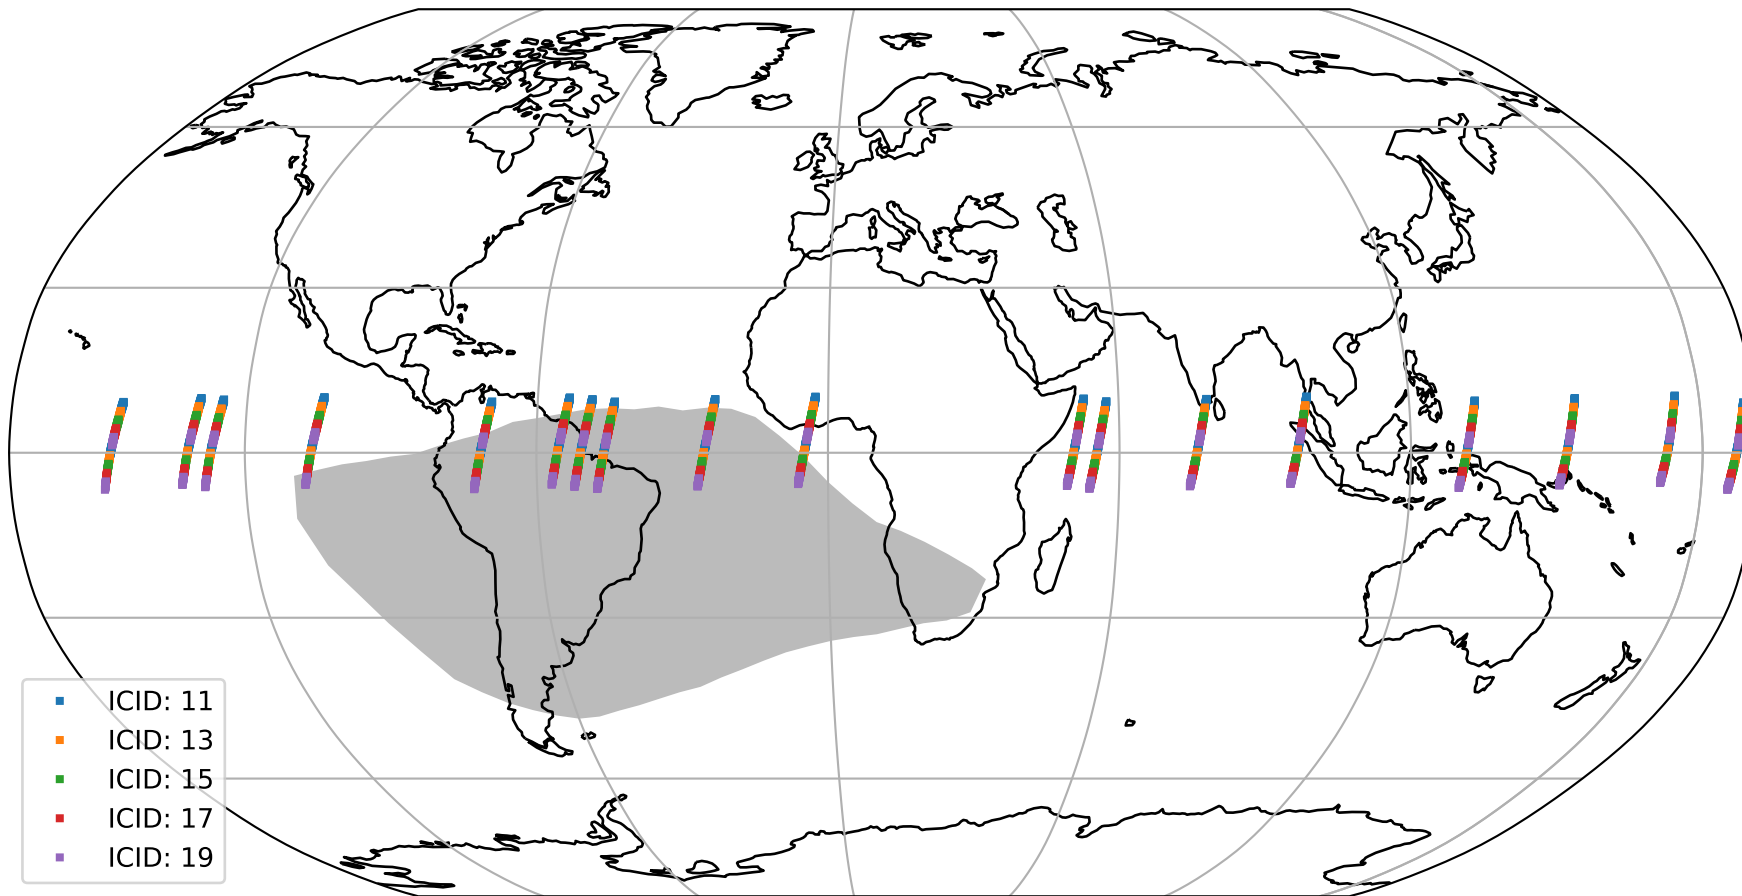

Tropomi SWIR offset (official)

orbits : 18 in [23167, 23212]
coverage : 2022-04-03 / 2022-04-06
median : 0.52595 V
spread : 0.03591 V
created : 2023-08-21T15:14:33

value detector map

Tropomi SWIR offset (official)

orbits : 18 in [23167, 23212]
coverage : 2022-04-03 / 2022-04-06
median : 33.386 μV
spread : 15.87 μV
created : 2023-08-21T15:14:34

Tropomi SWIR offset (official)

value compared with SWIR offset CKD

orbits : 18 in [23167, 23212]
coverage : 2022-04-03 / 2022-04-06
median : -0.067127 mV
spread : 0.40452 mV
created : 2023-08-21T15:14:34

Tropomi SWIR offset (official) ground-tracks of Sentinel-5P

orbits : 18 in [23167, 23212]
coverage : 2022-04-03 / 2022-04-06
created : 2023-08-21T15:14:34

Tropomi SWIR offset (official)

orbits : [2827, 23212]
coverage : 2018-04-30 / 2022-04-06
created : 2023-08-21T15:14:35

trend of detector median & temperatures