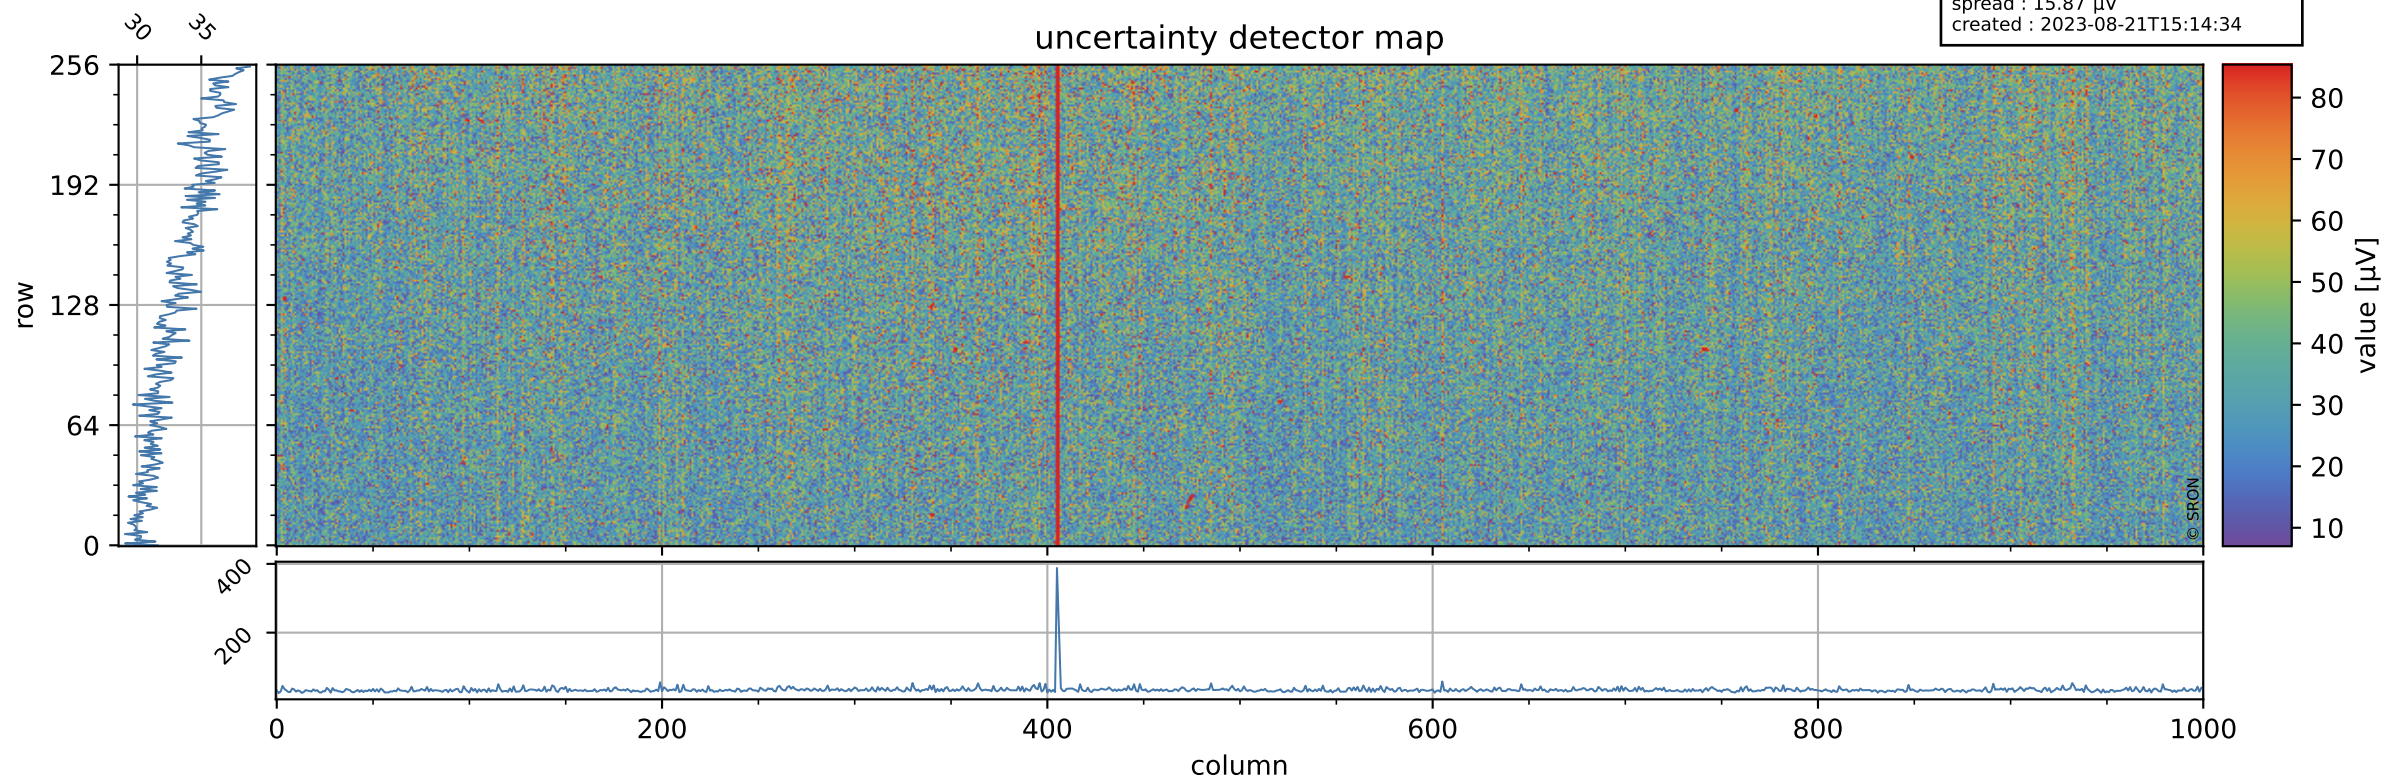

Tropomi SWIR offset (official)

orbits : 18 in [23167, 23212]
coverage : 2022-04-03 / 2022-04-06
median : 0.52595 V
spread : 0.03591 V
created : 2023-08-21T15:14:33

value detector map

Tropomi SWIR offset (official)

orbits : 18 in [23167, 23212]
coverage : 2022-04-03 / 2022-04-06
median : 33.386 μV
spread : 15.87 μV
created : 2023-08-21T15:14:34

Tropomi SWIR offset (official)

value compared with SWIR offset CKD

orbits : 18 in [23167, 23212]
coverage : 2022-04-03 / 2022-04-06
median : -0.067127 mV
spread : 0.40452 mV
created : 2023-08-21T15:14:34

Tropomi SWIR offset (official) ground-tracks of Sentinel-5P

orbits : 18 in [23167, 23212]
coverage : 2022-04-03 / 2022-04-06
created : 2023-08-21T15:14:34

Tropomi SWIR offset (official)

orbits : [2827, 23212]
coverage : 2018-04-30 / 2022-04-06
created : 2023-08-21T15:14:35

trend of detector median & temperatures