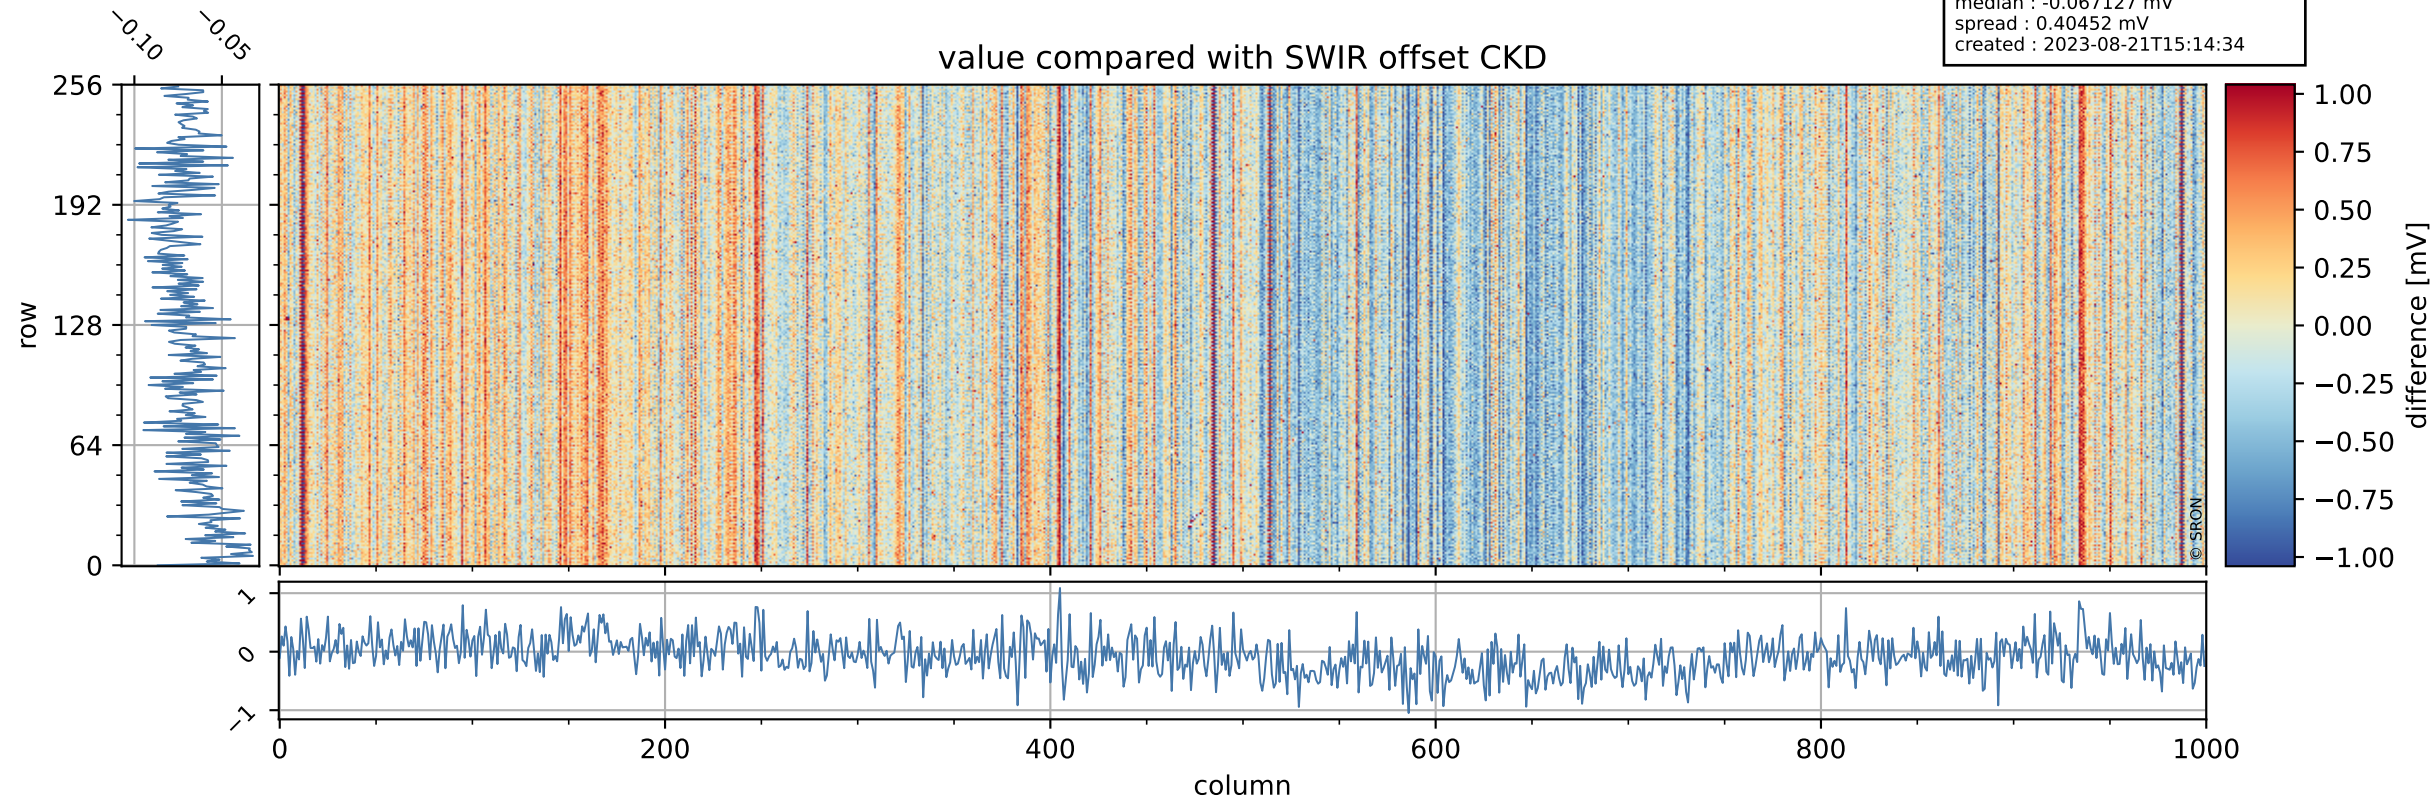

Tropomi SWIR offset (official)

orbits : 18 in [23167, 23212]
coverage : 2022-04-03 / 2022-04-06
median : 0.52595 V
spread : 0.03591 V
created : 2023-08-21T15:14:33

value detector map

Tropomi SWIR offset (official)

orbits : 18 in [23167, 23212]
coverage : 2022-04-03 / 2022-04-06
median : 33.386 μV
spread : 15.87 μV
created : 2023-08-21T15:14:34

Tropomi SWIR offset (official)

value compared with SWIR offset CKD

orbits : 18 in [23167, 23212]
coverage : 2022-04-03 / 2022-04-06
median : -0.067127 mV
spread : 0.40452 mV
created : 2023-08-21T15:14:34

Tropomi SWIR offset (official) ground-tracks of Sentinel-5P

orbits : 18 in [23167, 23212]
coverage : 2022-04-03 / 2022-04-06
created : 2023-08-21T15:14:34

Tropomi SWIR offset (official)

orbits : [2827, 23212]
coverage : 2018-04-30 / 2022-04-06
created : 2023-08-21T15:14:35

trend of detector median & temperatures