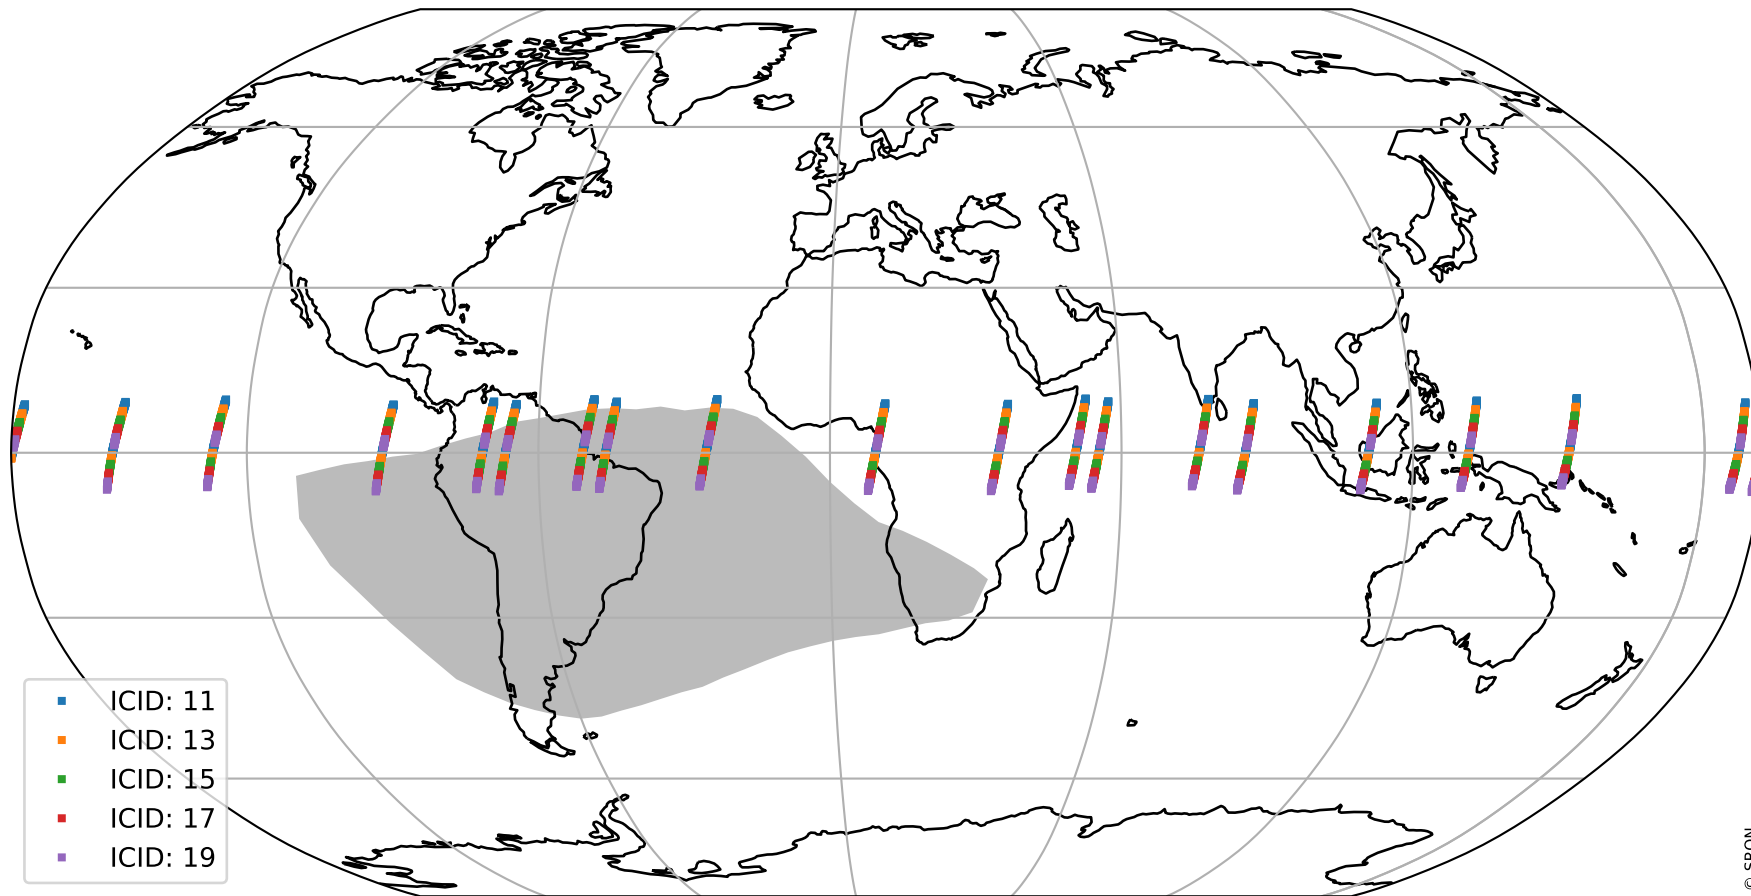

Tropomi SWIR offset (official)

orbits : 19 in [23182, 23227]
coverage : 2022-04-04 / 2022-04-07
median : 0.52594 V
spread : 0.035911 V
created : 2023-08-21T15:14:36

value detector map

Tropomi SWIR offset (official)

orbits : 19 in [23182, 23227]
coverage : 2022-04-04 / 2022-04-07
median : 32.954 μV
spread : 15.54 μV
created : 2023-08-21T15:14:37

Tropomi SWIR offset (official)

orbits : 19 in [23182, 23227]
coverage : 2022-04-04 / 2022-04-07
median : -0.071355 mV
spread : 0.40713 mV
created : 2023-08-21T15:14:37

value compared with SWIR offset CKD

Tropomi SWIR offset (official) ground-tracks of Sentinel-5P

orbits : 19 in [23182, 23227]
coverage : 2022-04-04 / 2022-04-07
created : 2023-08-21T15:14:38

Tropomi SWIR offset (official)

orbits : [2827, 23227]
coverage : 2018-04-30 / 2022-04-07
created : 2023-08-21T15:14:38

trend of detector median & temperatures