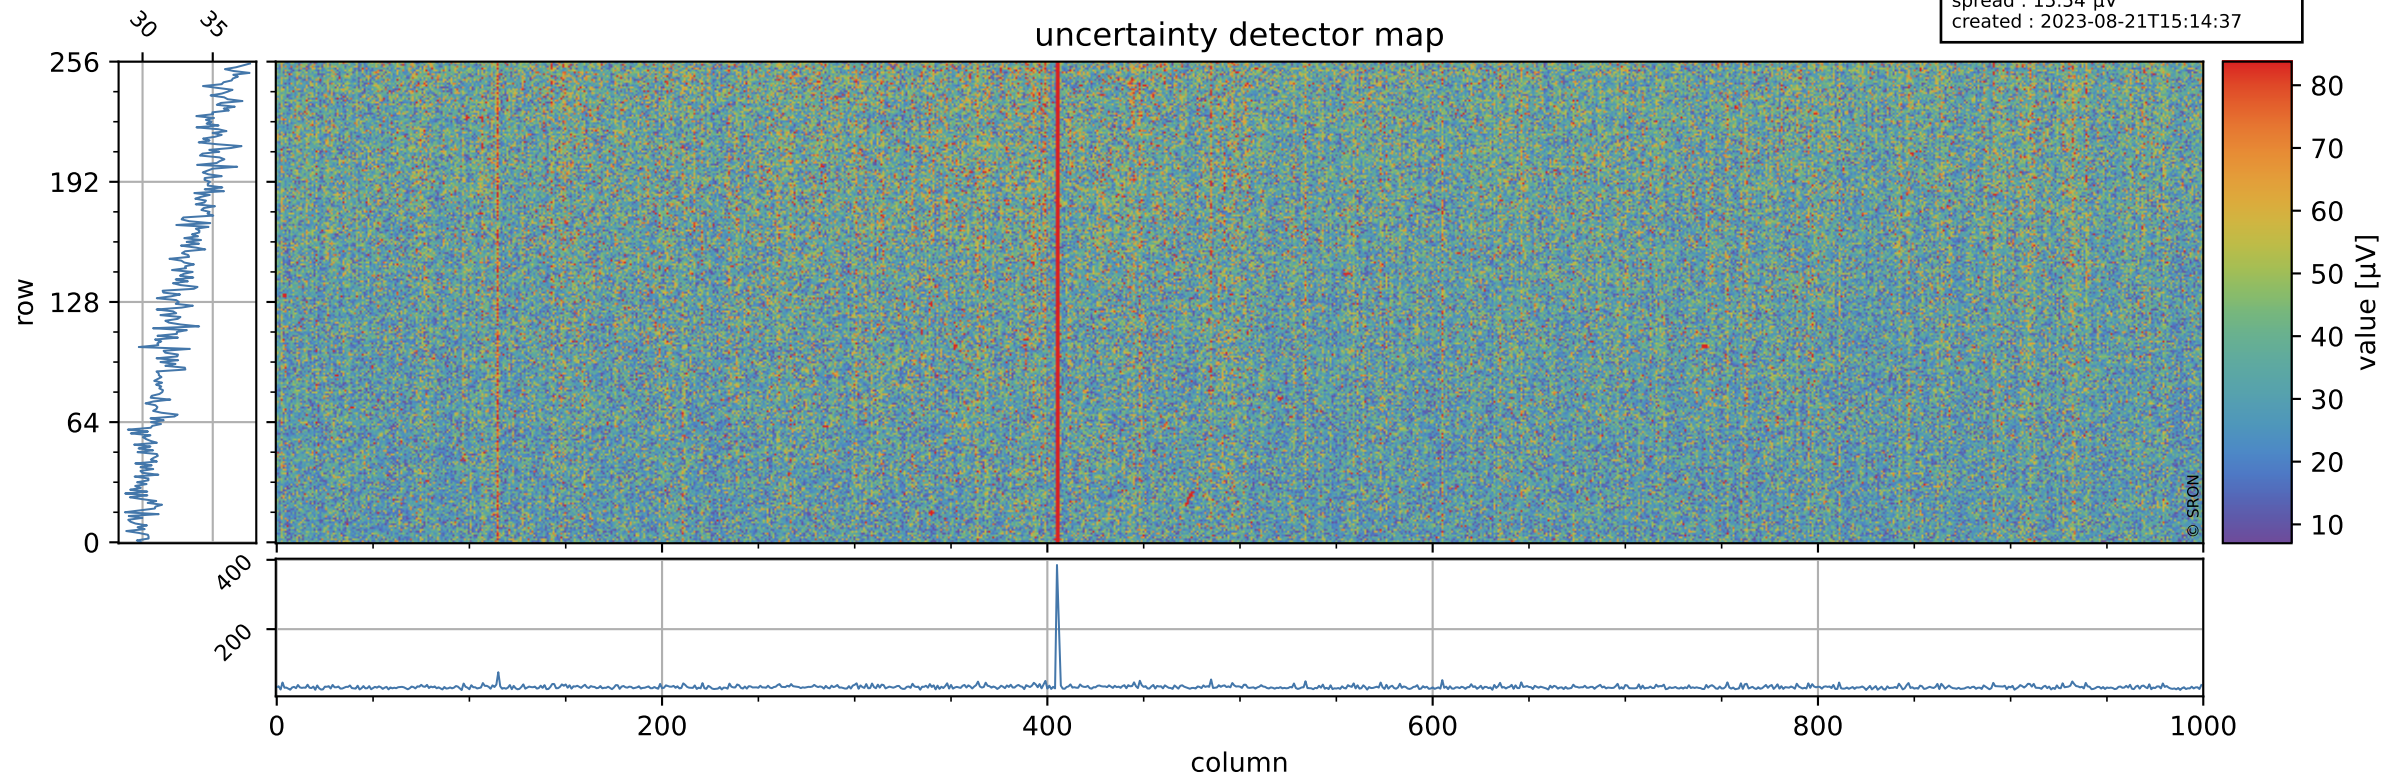

Tropomi SWIR offset (official)

orbits : 19 in [23182, 23227]
coverage : 2022-04-04 / 2022-04-07
median : 0.52594 V
spread : 0.035911 V
created : 2023-08-21T15:14:36

value detector map

Tropomi SWIR offset (official)

orbits : 19 in [23182, 23227]
coverage : 2022-04-04 / 2022-04-07
median : 32.954 μV
spread : 15.54 μV
created : 2023-08-21T15:14:37

Tropomi SWIR offset (official)

orbits : 19 in [23182, 23227]
coverage : 2022-04-04 / 2022-04-07
median : -0.071355 mV
spread : 0.40713 mV
created : 2023-08-21T15:14:37

value compared with SWIR offset CKD

Tropomi SWIR offset (official) ground-tracks of Sentinel-5P

orbits : 19 in [23182, 23227]
coverage : 2022-04-04 / 2022-04-07
created : 2023-08-21T15:14:38

Tropomi SWIR offset (official)

orbits : [2827, 23227]
coverage : 2018-04-30 / 2022-04-07
created : 2023-08-21T15:14:38

trend of detector median & temperatures