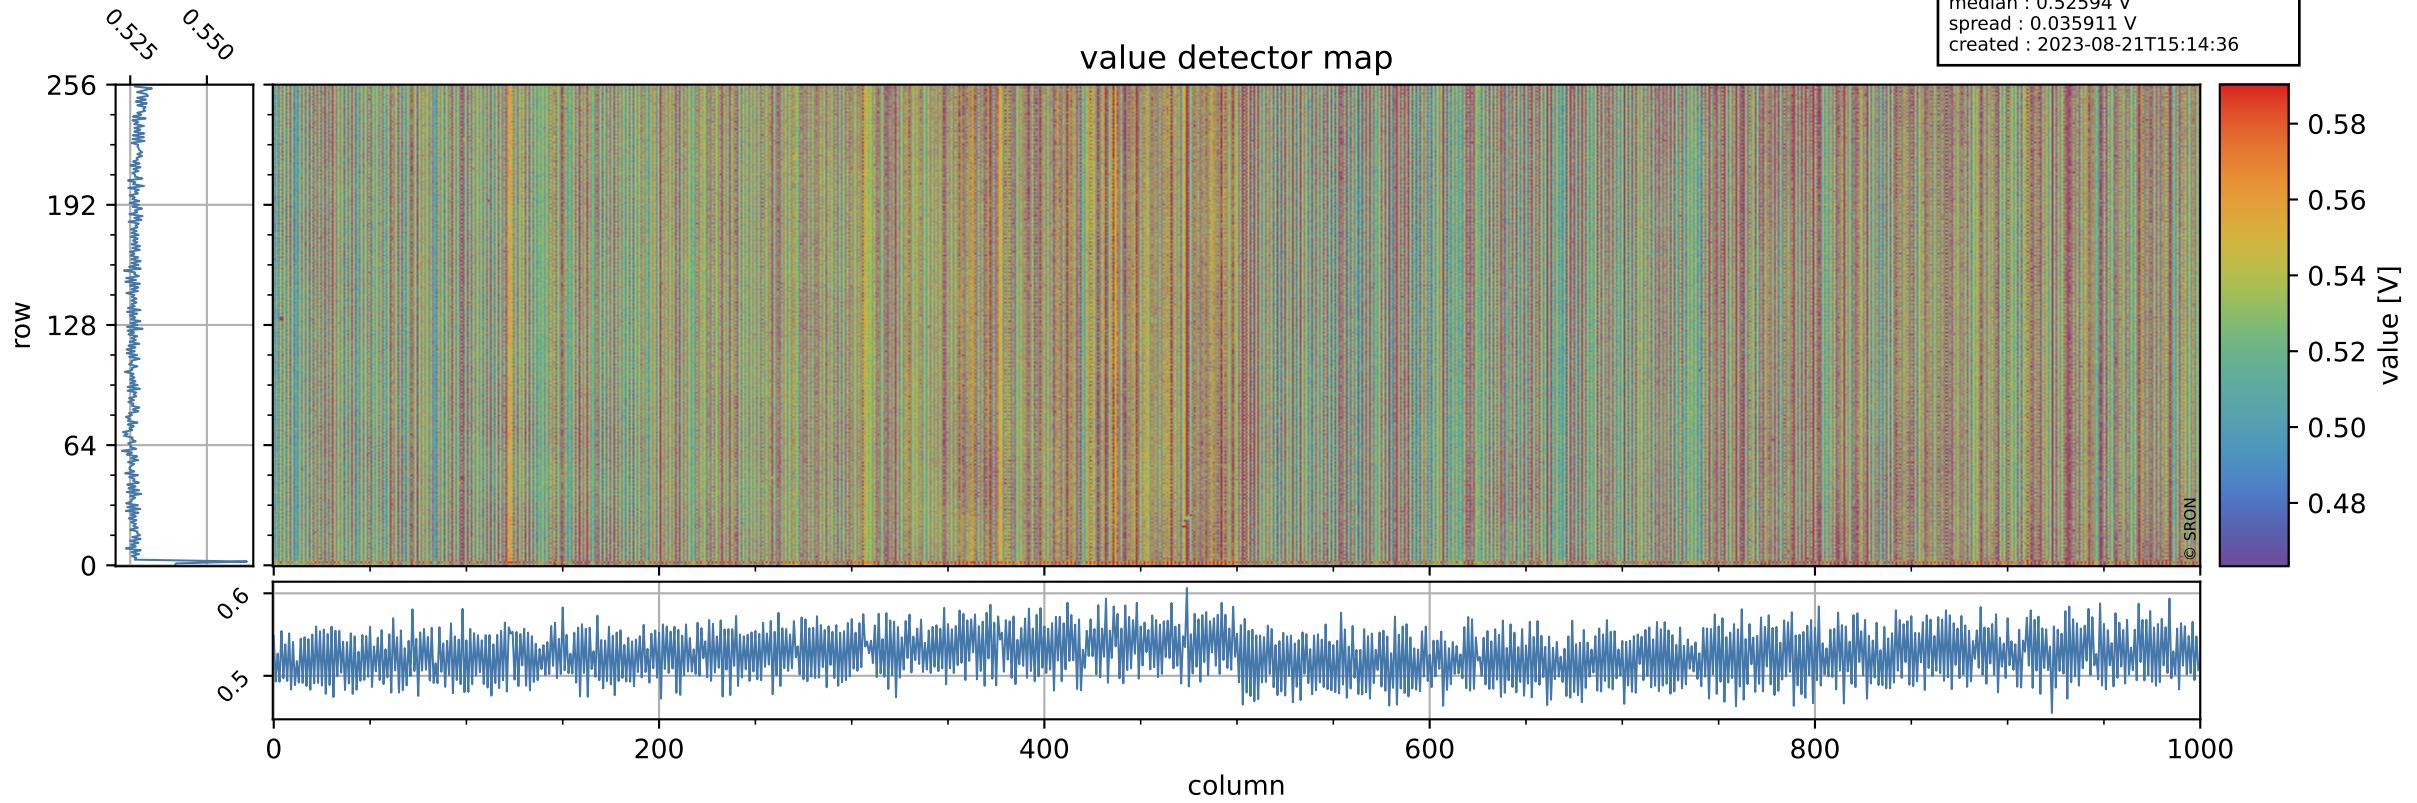

Tropomi SWIR offset (official)

orbits : 19 in [23182, 23227]
coverage : 2022-04-04 / 2022-04-07
median : 0.52594 V
spread : 0.035911 V
created : 2023-08-21T15:14:36

value detector map

Tropomi SWIR offset (official)

orbits : 19 in [23182, 23227]
coverage : 2022-04-04 / 2022-04-07
median : 32.954 μV
spread : 15.54 μV
created : 2023-08-21T15:14:37

Tropomi SWIR offset (official)

orbits : 19 in [23182, 23227]
coverage : 2022-04-04 / 2022-04-07
median : -0.071355 mV
spread : 0.40713 mV
created : 2023-08-21T15:14:37

value compared with SWIR offset CKD

Tropomi SWIR offset (official) ground-tracks of Sentinel-5P

orbits : 19 in [23182, 23227]
coverage : 2022-04-04 / 2022-04-07
created : 2023-08-21T15:14:38

Tropomi SWIR offset (official)

orbits : [2827, 23227]
coverage : 2018-04-30 / 2022-04-07
created : 2023-08-21T15:14:38

trend of detector median & temperatures