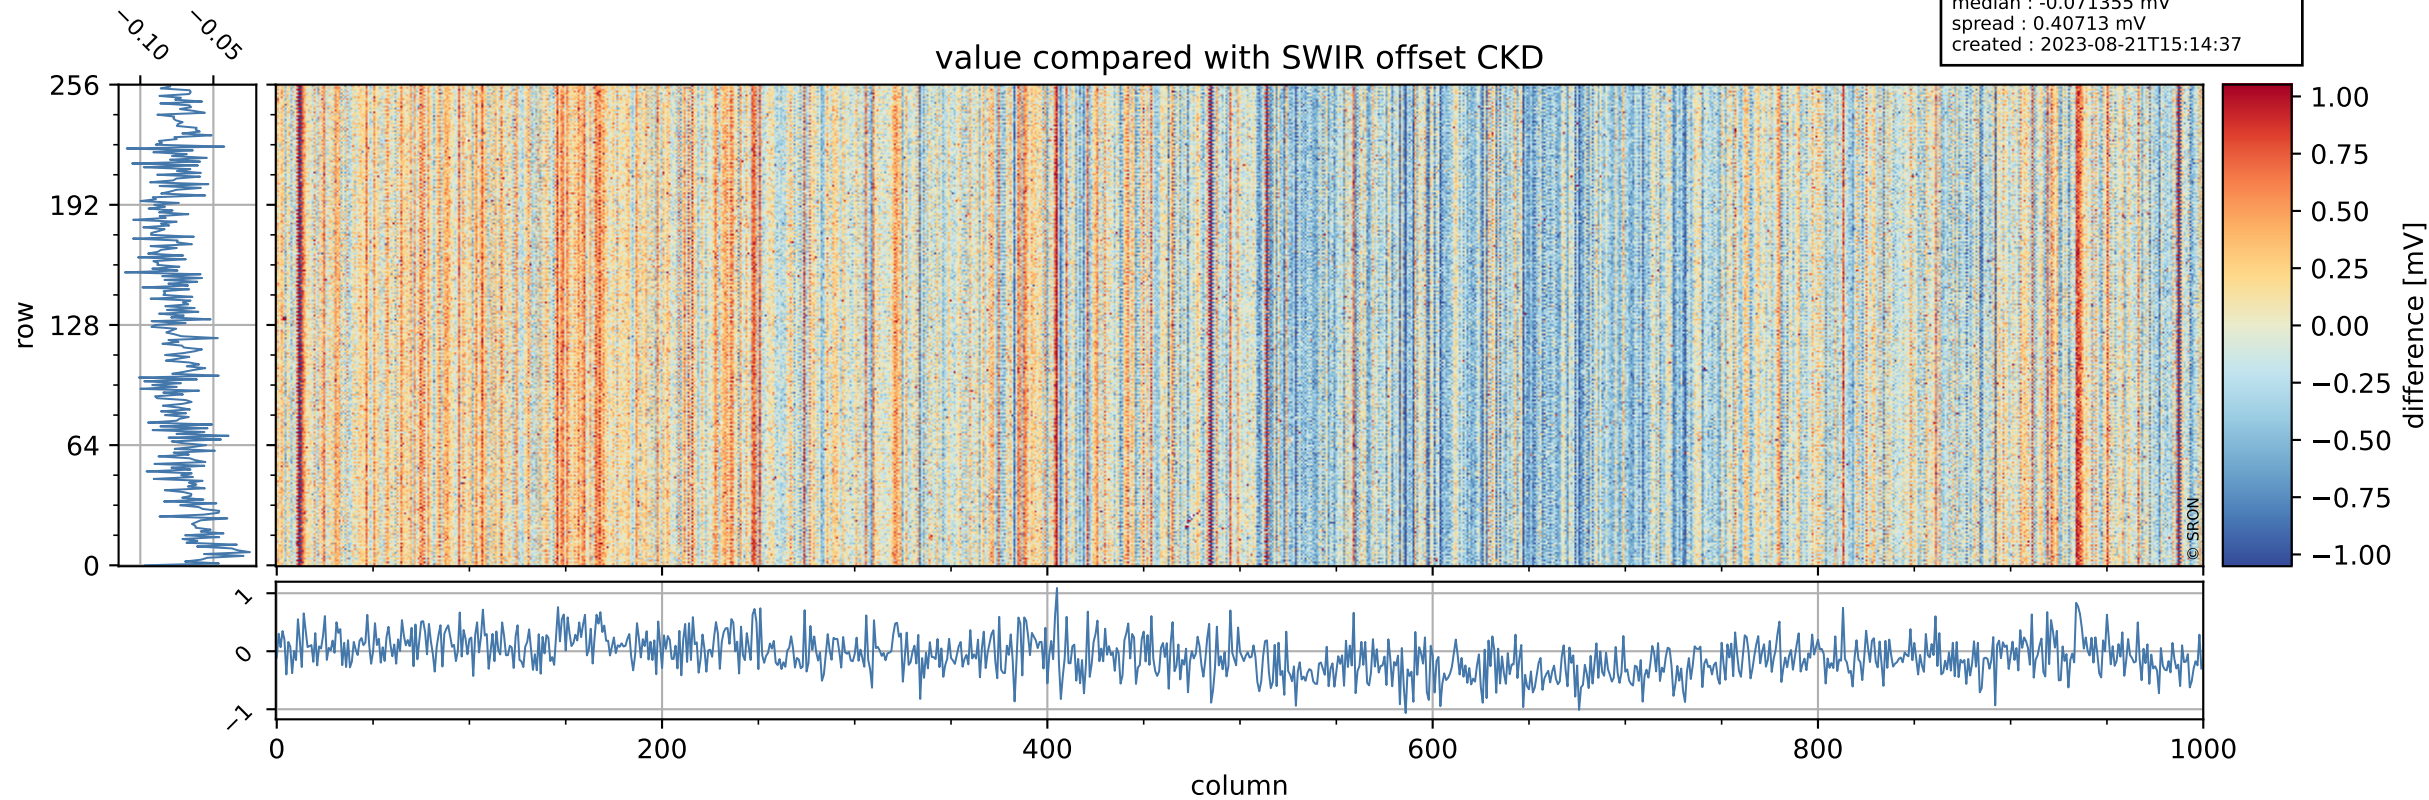

Tropomi SWIR offset (official)

orbits : 19 in [23182, 23227]
coverage : 2022-04-04 / 2022-04-07
median : 0.52594 V
spread : 0.035911 V
created : 2023-08-21T15:14:36

value detector map

Tropomi SWIR offset (official)

orbits : 19 in [23182, 23227]
coverage : 2022-04-04 / 2022-04-07
median : 32.954 μV
spread : 15.54 μV
created : 2023-08-21T15:14:37

Tropomi SWIR offset (official)

orbits : 19 in [23182, 23227]
coverage : 2022-04-04 / 2022-04-07
median : -0.071355 mV
spread : 0.40713 mV
created : 2023-08-21T15:14:37

value compared with SWIR offset CKD

Tropomi SWIR offset (official) ground-tracks of Sentinel-5P

orbits : 19 in [23182, 23227]
coverage : 2022-04-04 / 2022-04-07
created : 2023-08-21T15:14:38

Tropomi SWIR offset (official)

orbits : [2827, 23227]
coverage : 2018-04-30 / 2022-04-07
created : 2023-08-21T15:14:38

trend of detector median & temperatures