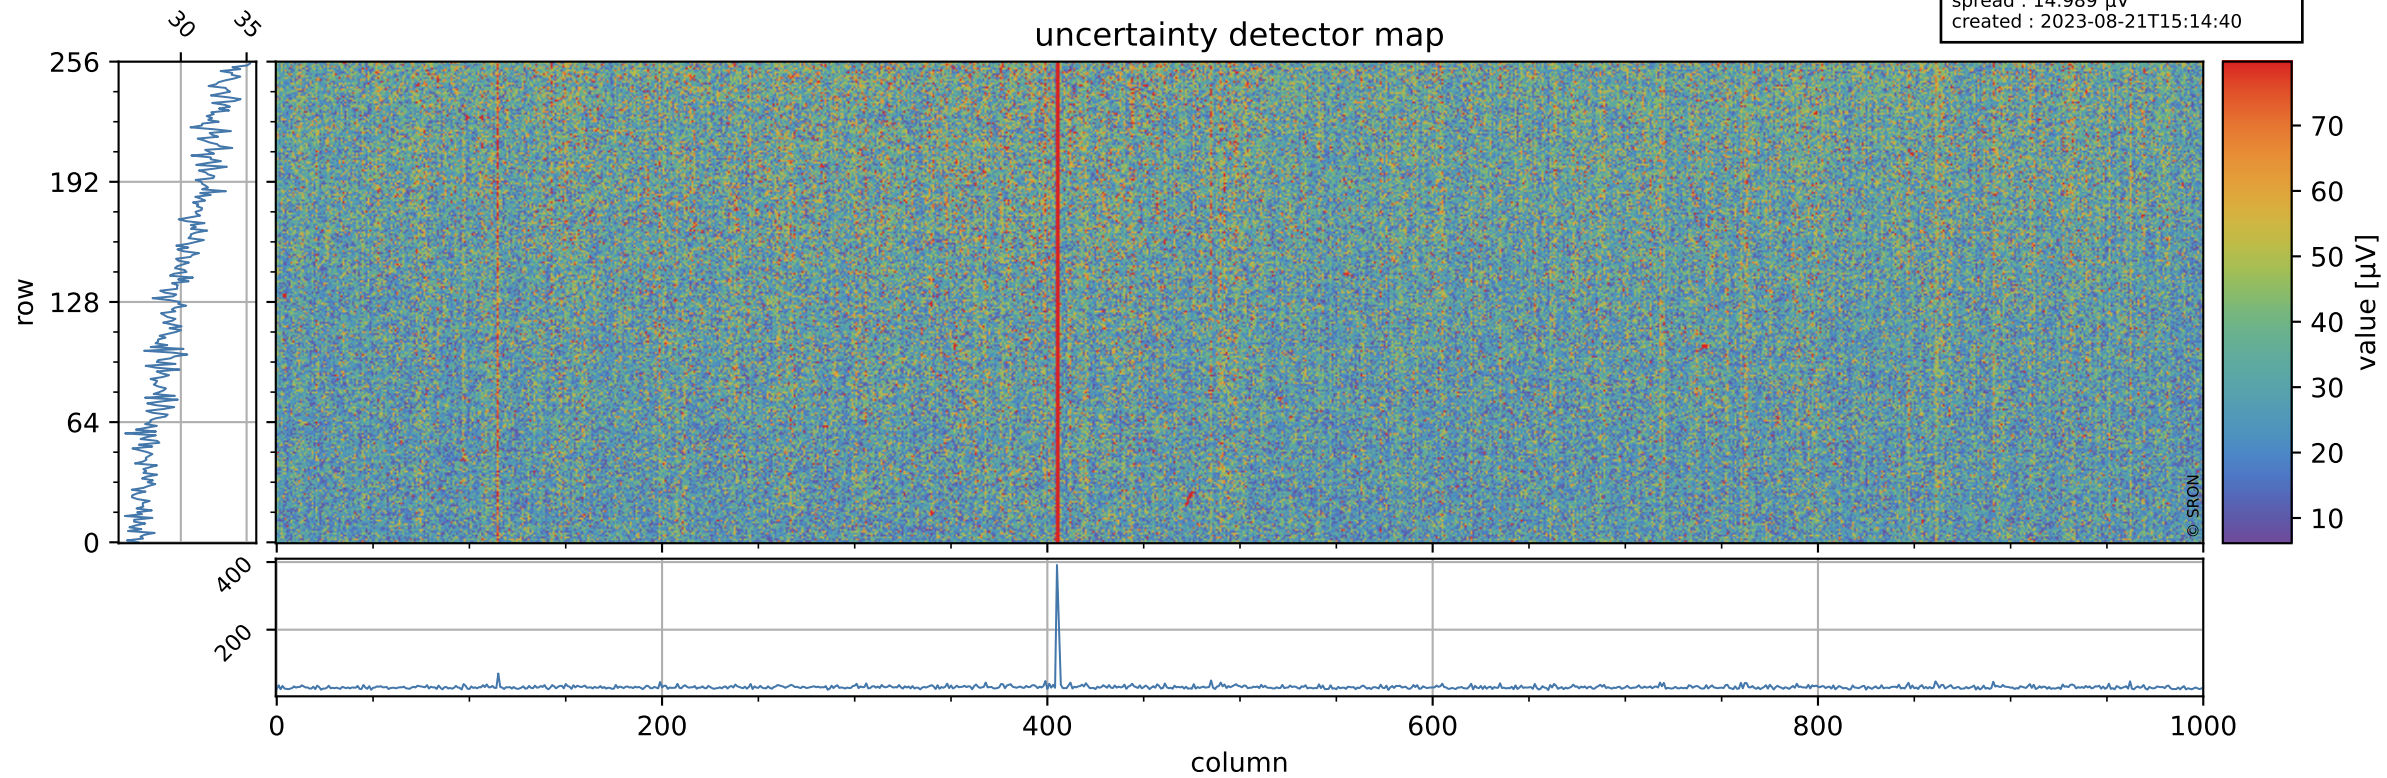

Tropomi SWIR offset (official)

orbits : 19 in [23197, 23242]
coverage : 2022-04-05 / 2022-04-08
median : 0.52594 V
spread : 0.035911 V
created : 2023-08-21T15:14:40

value detector map

Tropomi SWIR offset (official)

orbits : 19 in [23197, 23242]
coverage : 2022-04-05 / 2022-04-08
median : 30.173 μV
spread : 14.989 μV
created : 2023-08-21T15:14:40

Tropomi SWIR offset (official)

orbits : 19 in [23197, 23242]
coverage : 2022-04-05 / 2022-04-08
median : -0.07725 mV
spread : 0.4085 mV
created : 2023-08-21T15:14:41

value compared with SWIR offset CKD

Tropomi SWIR offset (official) ground-tracks of Sentinel-5P

orbits : 19 in [23197, 23242]
coverage : 2022-04-05 / 2022-04-08
created : 2023-08-21T15:14:41

Tropomi SWIR offset (official)

orbits : [2827, 23242]
coverage : 2018-04-30 / 2022-04-08
created : 2023-08-21T15:14:42

trend of detector median & temperatures