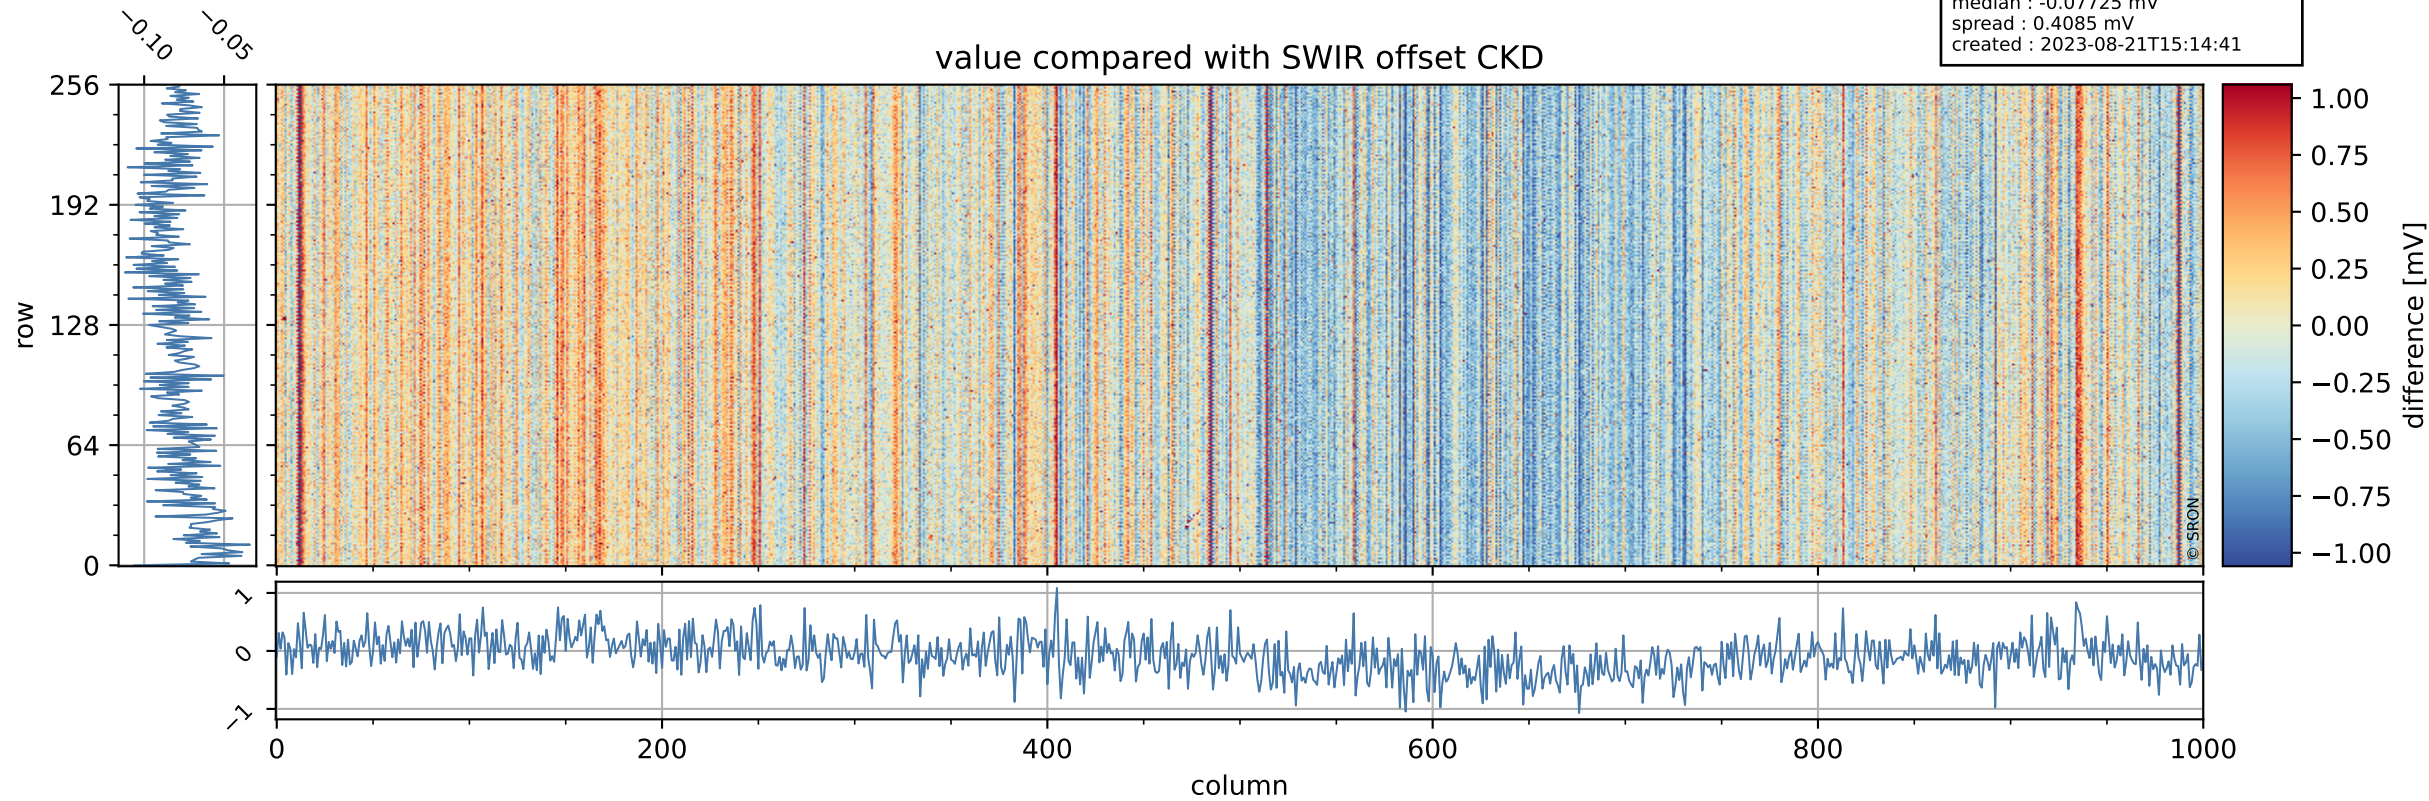

Tropomi SWIR offset (official)

orbits : 19 in [23197, 23242]
coverage : 2022-04-05 / 2022-04-08
median : 0.52594 V
spread : 0.035911 V
created : 2023-08-21T15:14:40

value detector map

Tropomi SWIR offset (official)

orbits : 19 in [23197, 23242]
coverage : 2022-04-05 / 2022-04-08
median : 30.173 μV
spread : 14.989 μV
created : 2023-08-21T15:14:40

Tropomi SWIR offset (official)

orbits : 19 in [23197, 23242]
coverage : 2022-04-05 / 2022-04-08
median : -0.07725 mV
spread : 0.4085 mV
created : 2023-08-21T15:14:41

value compared with SWIR offset CKD

Tropomi SWIR offset (official) ground-tracks of Sentinel-5P

orbits : 19 in [23197, 23242]
coverage : 2022-04-05 / 2022-04-08
created : 2023-08-21T15:14:41

Tropomi SWIR offset (official)

orbits : [2827, 23242]
coverage : 2018-04-30 / 2022-04-08
created : 2023-08-21T15:14:42

trend of detector median & temperatures