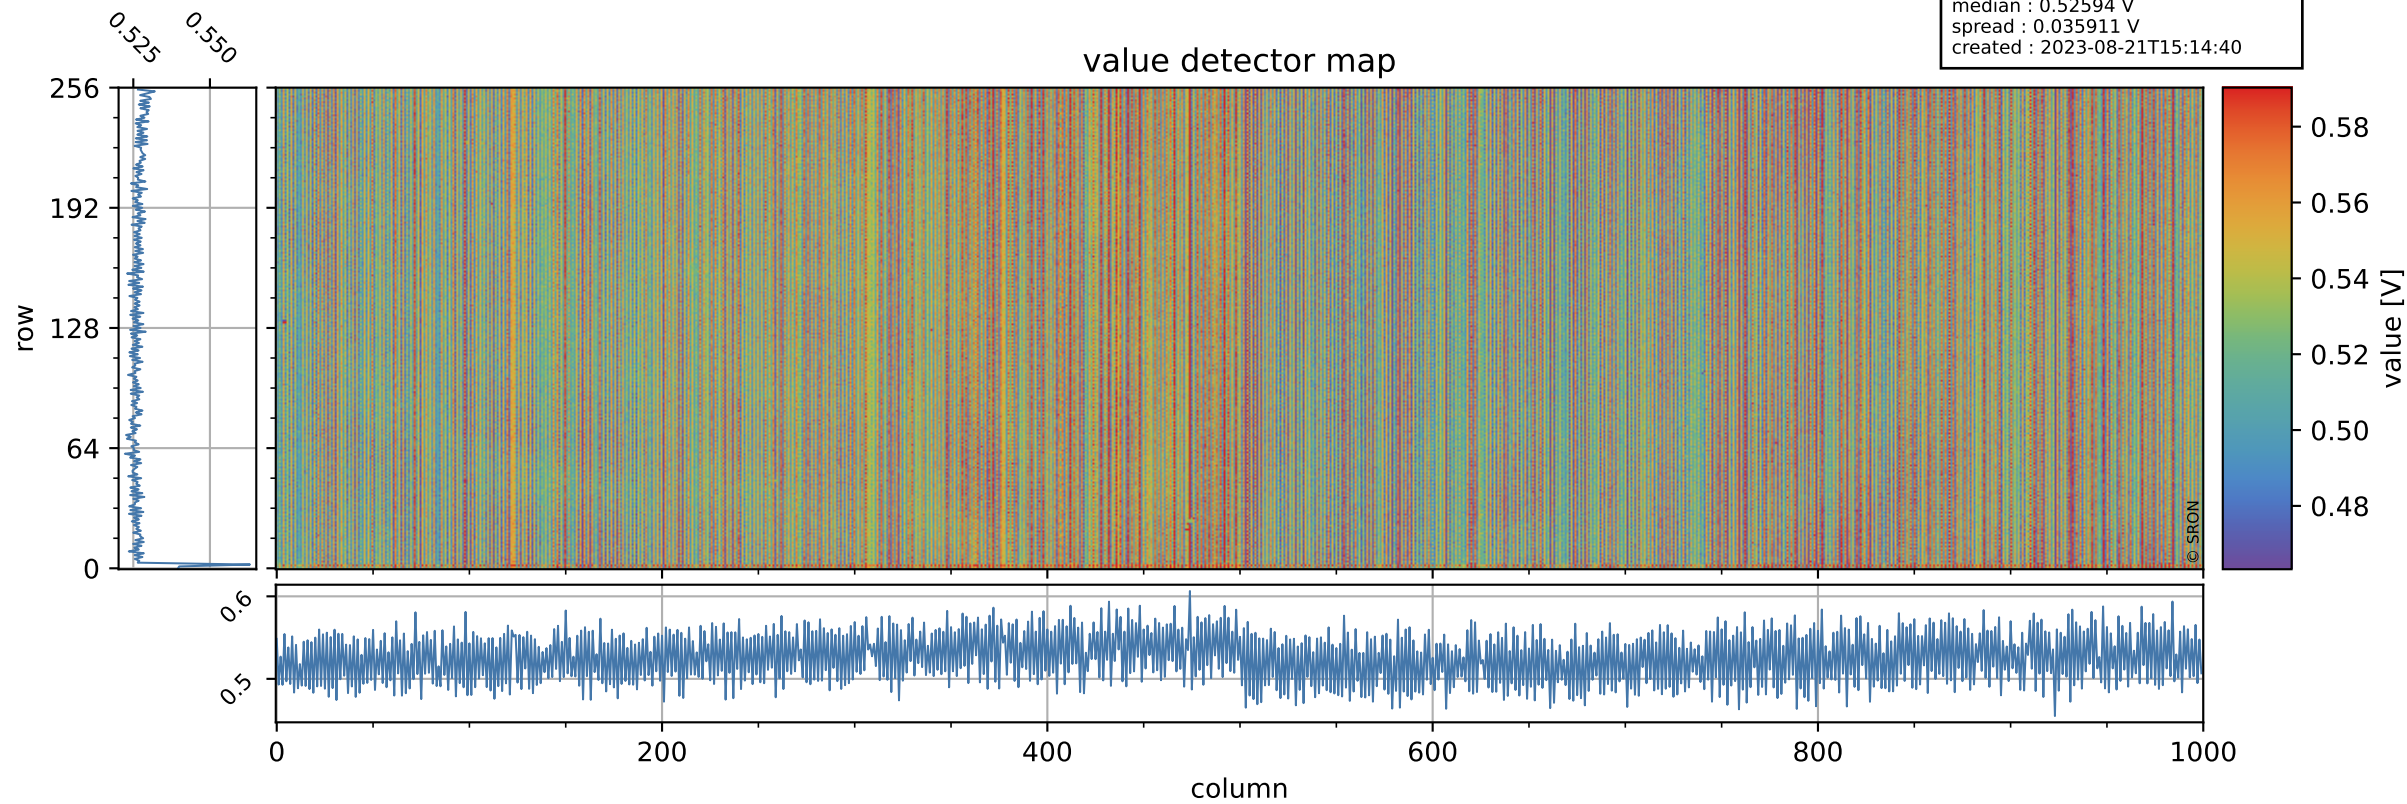

Tropomi SWIR offset (official)

orbits : 19 in [23197, 23242]
coverage : 2022-04-05 / 2022-04-08
median : 0.52594 V
spread : 0.035911 V
created : 2023-08-21T15:14:40

value detector map

Tropomi SWIR offset (official)

orbits : 19 in [23197, 23242]
coverage : 2022-04-05 / 2022-04-08
median : 30.173 μV
spread : 14.989 μV
created : 2023-08-21T15:14:40

Tropomi SWIR offset (official)

orbits : 19 in [23197, 23242]
coverage : 2022-04-05 / 2022-04-08
median : -0.07725 mV
spread : 0.4085 mV
created : 2023-08-21T15:14:41

value compared with SWIR offset CKD

Tropomi SWIR offset (official) ground-tracks of Sentinel-5P

orbits : 19 in [23197, 23242]
coverage : 2022-04-05 / 2022-04-08
created : 2023-08-21T15:14:41

Tropomi SWIR offset (official)

orbits : [2827, 23242]
coverage : 2018-04-30 / 2022-04-08
created : 2023-08-21T15:14:42

trend of detector median & temperatures