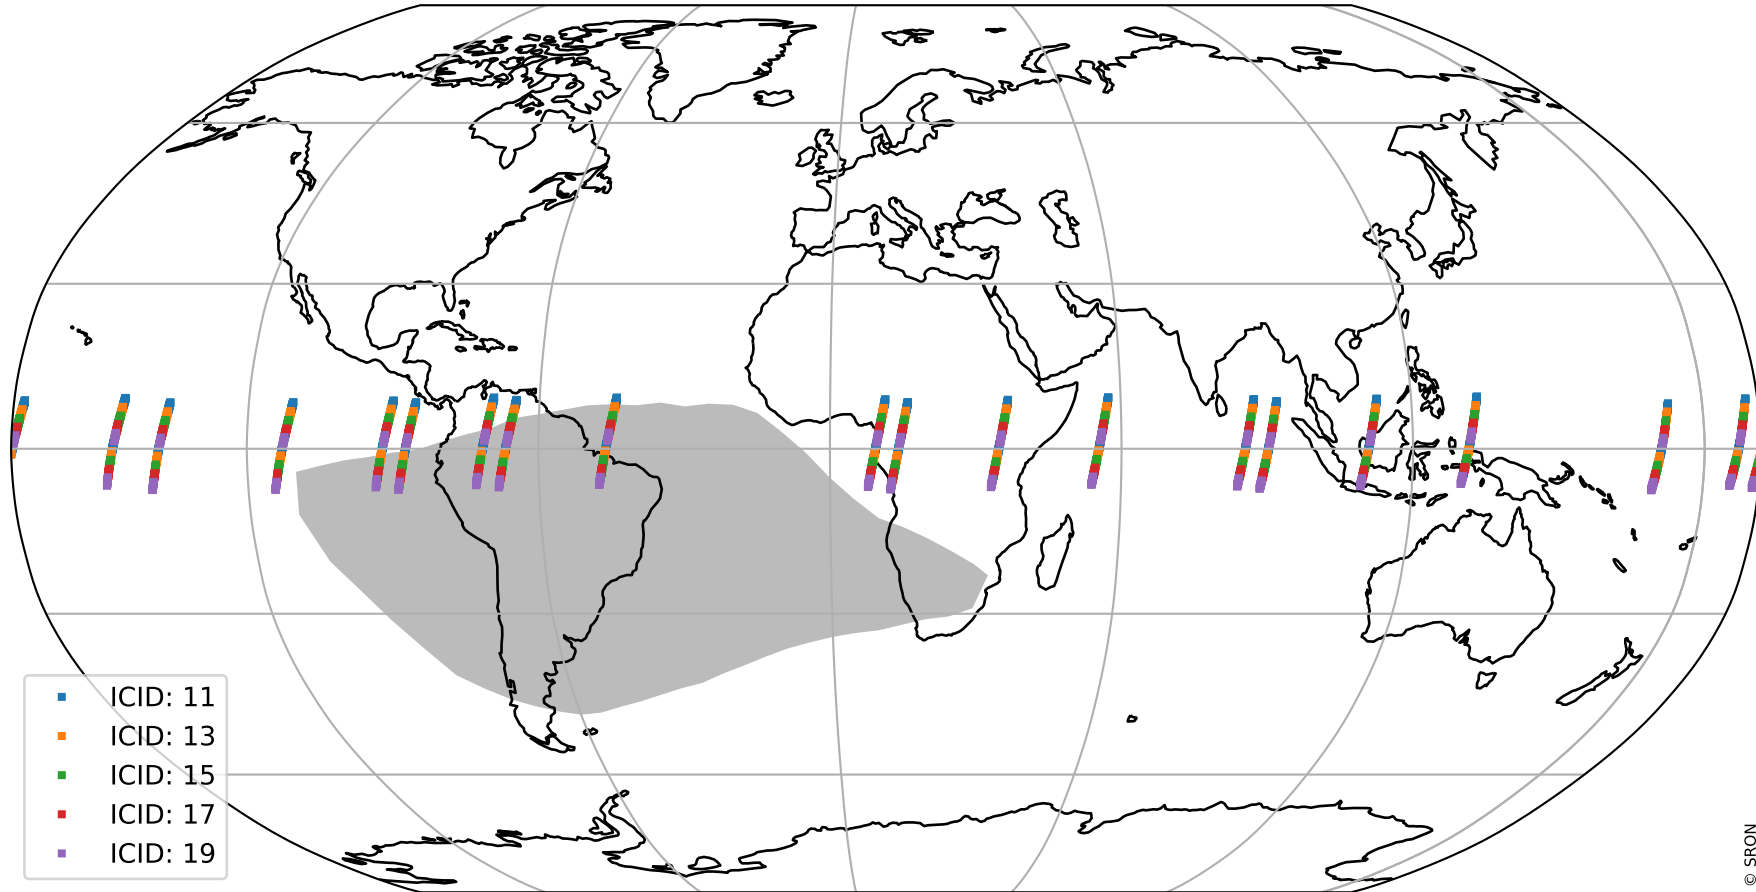

Tropomi SWIR offset (official)

orbits : 19 in [23197, 23242]
coverage : 2022-04-05 / 2022-04-08
median : 0.52594 V
spread : 0.035911 V
created : 2023-08-21T15:14:40

value detector map

Tropomi SWIR offset (official)

orbits : 19 in [23197, 23242]
coverage : 2022-04-05 / 2022-04-08
median : 30.173 μV
spread : 14.989 μV
created : 2023-08-21T15:14:40

Tropomi SWIR offset (official)

orbits : 19 in [23197, 23242]
coverage : 2022-04-05 / 2022-04-08
median : -0.07725 mV
spread : 0.4085 mV
created : 2023-08-21T15:14:41

value compared with SWIR offset CKD

Tropomi SWIR offset (official) ground-tracks of Sentinel-5P

orbits : 19 in [23197, 23242]
coverage : 2022-04-05 / 2022-04-08
created : 2023-08-21T15:14:41

Tropomi SWIR offset (official)

orbits : [2827, 23242]
coverage : 2018-04-30 / 2022-04-08
created : 2023-08-21T15:14:42

trend of detector median & temperatures