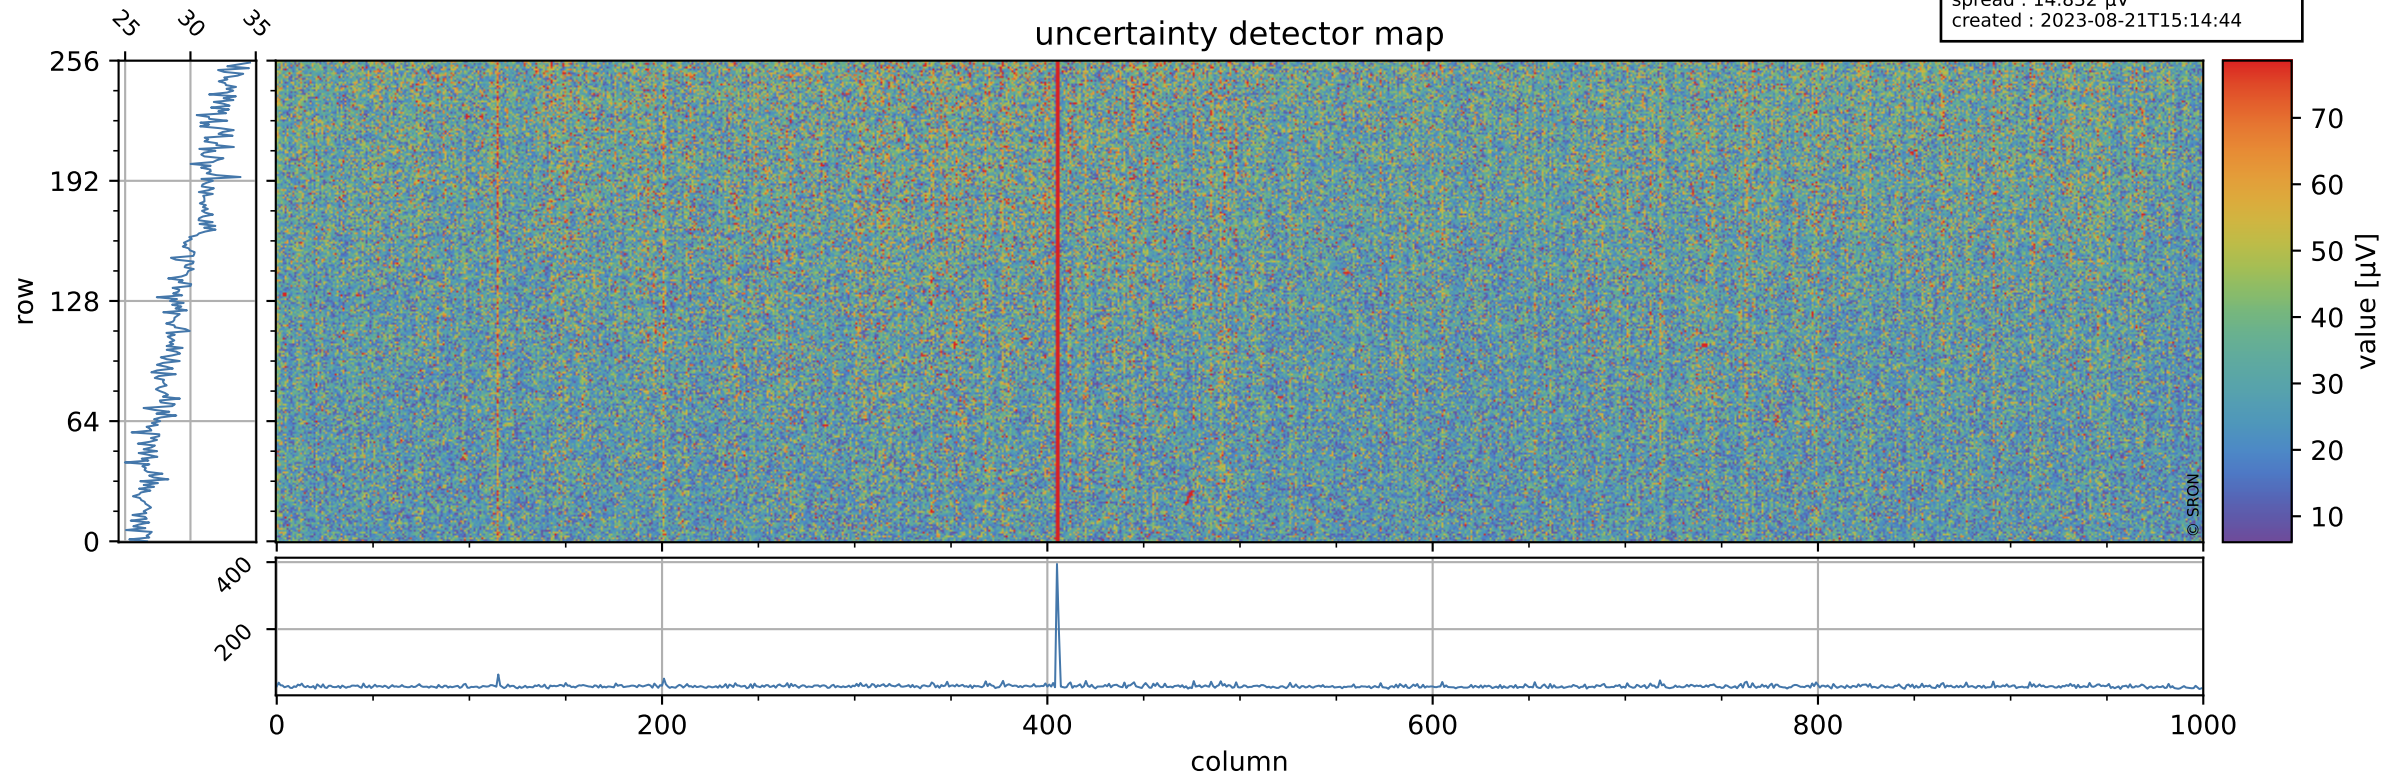

# Tropomi SWIR offset (official)

orbits : 20 in [23212, 23257]  
coverage : 2022-04-06 / 2022-04-09  
median : 0.52593 V  
spread : 0.035911 V  
created : 2023-08-21T15:14:43

## value detector map

# Tropomi SWIR offset (official)

orbits : 20 in [23212, 23257]  
coverage : 2022-04-06 / 2022-04-09  
median : 29.713  $\mu\text{V}$   
spread : 14.832  $\mu\text{V}$   
created : 2023-08-21T15:14:44

# Tropomi SWIR offset (official) ground-tracks of Sentinel-5P

orbits : 20 in [23212, 23257]  
coverage : 2022-04-06 / 2022-04-09  
created : 2023-08-21T15:14:45