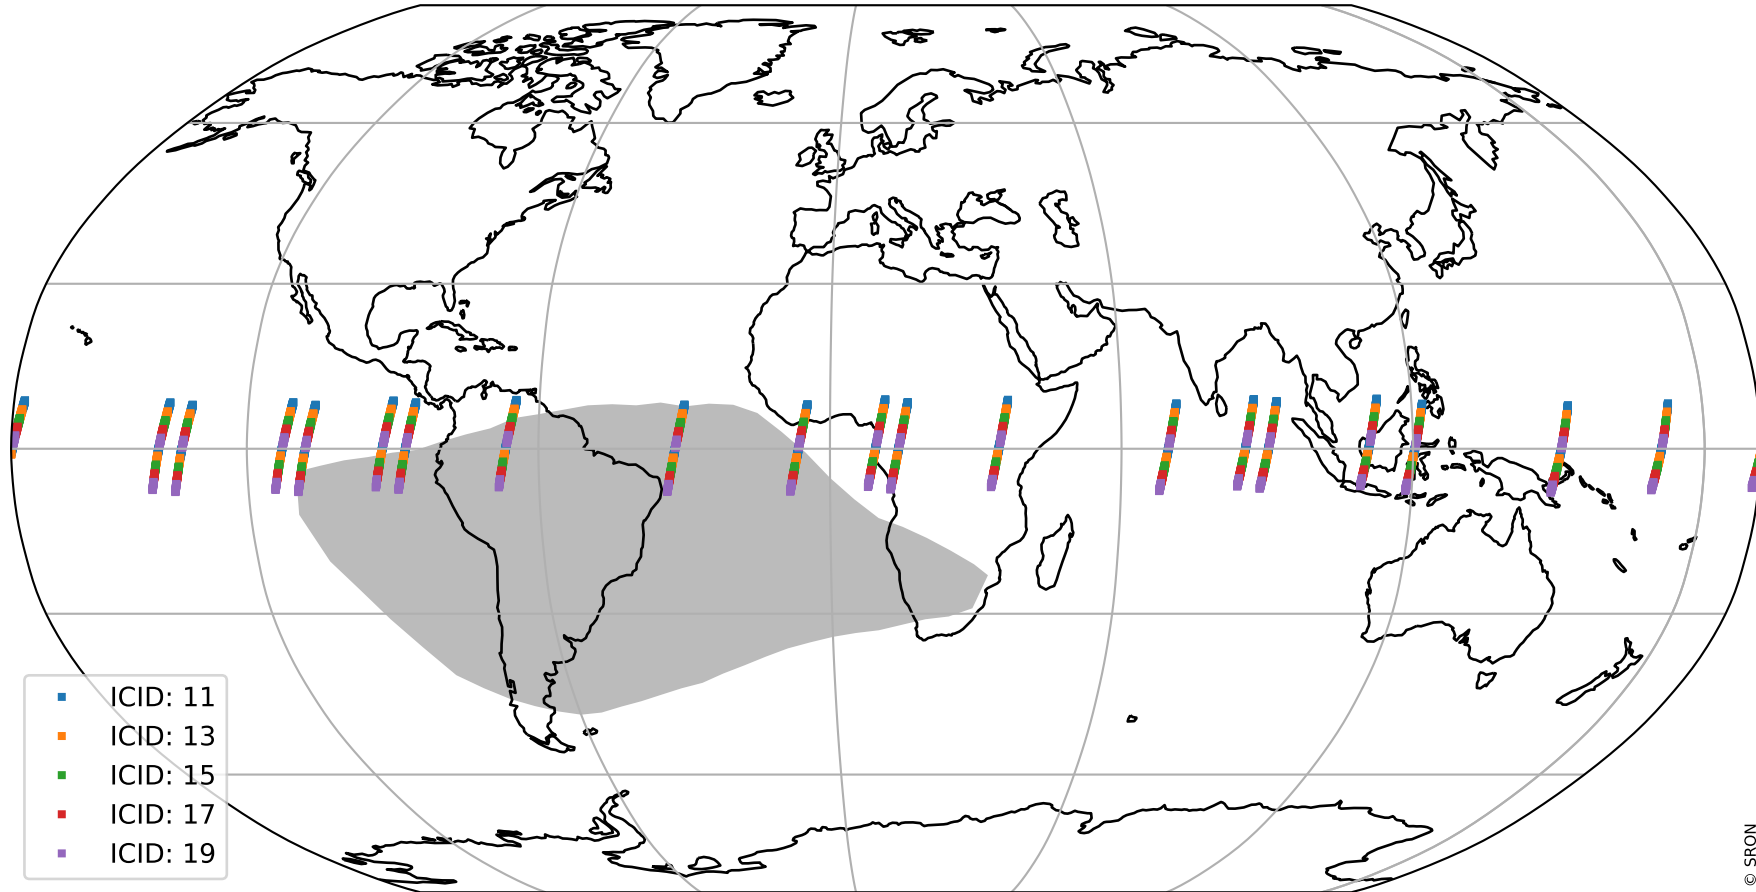

# Tropomi SWIR offset (official)

orbits : 20 in [23212, 23257]  
coverage : 2022-04-06 / 2022-04-09  
median : 29.713  $\mu\text{V}$   
spread : 14.832  $\mu\text{V}$   
created : 2023-08-21T15:14:44

# Tropomi SWIR offset (official)

orbits : 20 in [23212, 23257]  
coverage : 2022-04-06 / 2022-04-09  
median : -0.080999 mV  
spread : 0.40907 mV  
created : 2023-08-21T15:14:44

value compared with SWIR offset CKD

# Tropomi SWIR offset (official) ground-tracks of Sentinel-5P

orbits : 20 in [23212, 23257]  
coverage : 2022-04-06 / 2022-04-09  
created : 2023-08-21T15:14:45

# Tropomi SWIR offset (official)

orbits : [2827, 23257]  
coverage : 2018-04-30 / 2022-04-09  
created : 2023-08-21T15:14:45