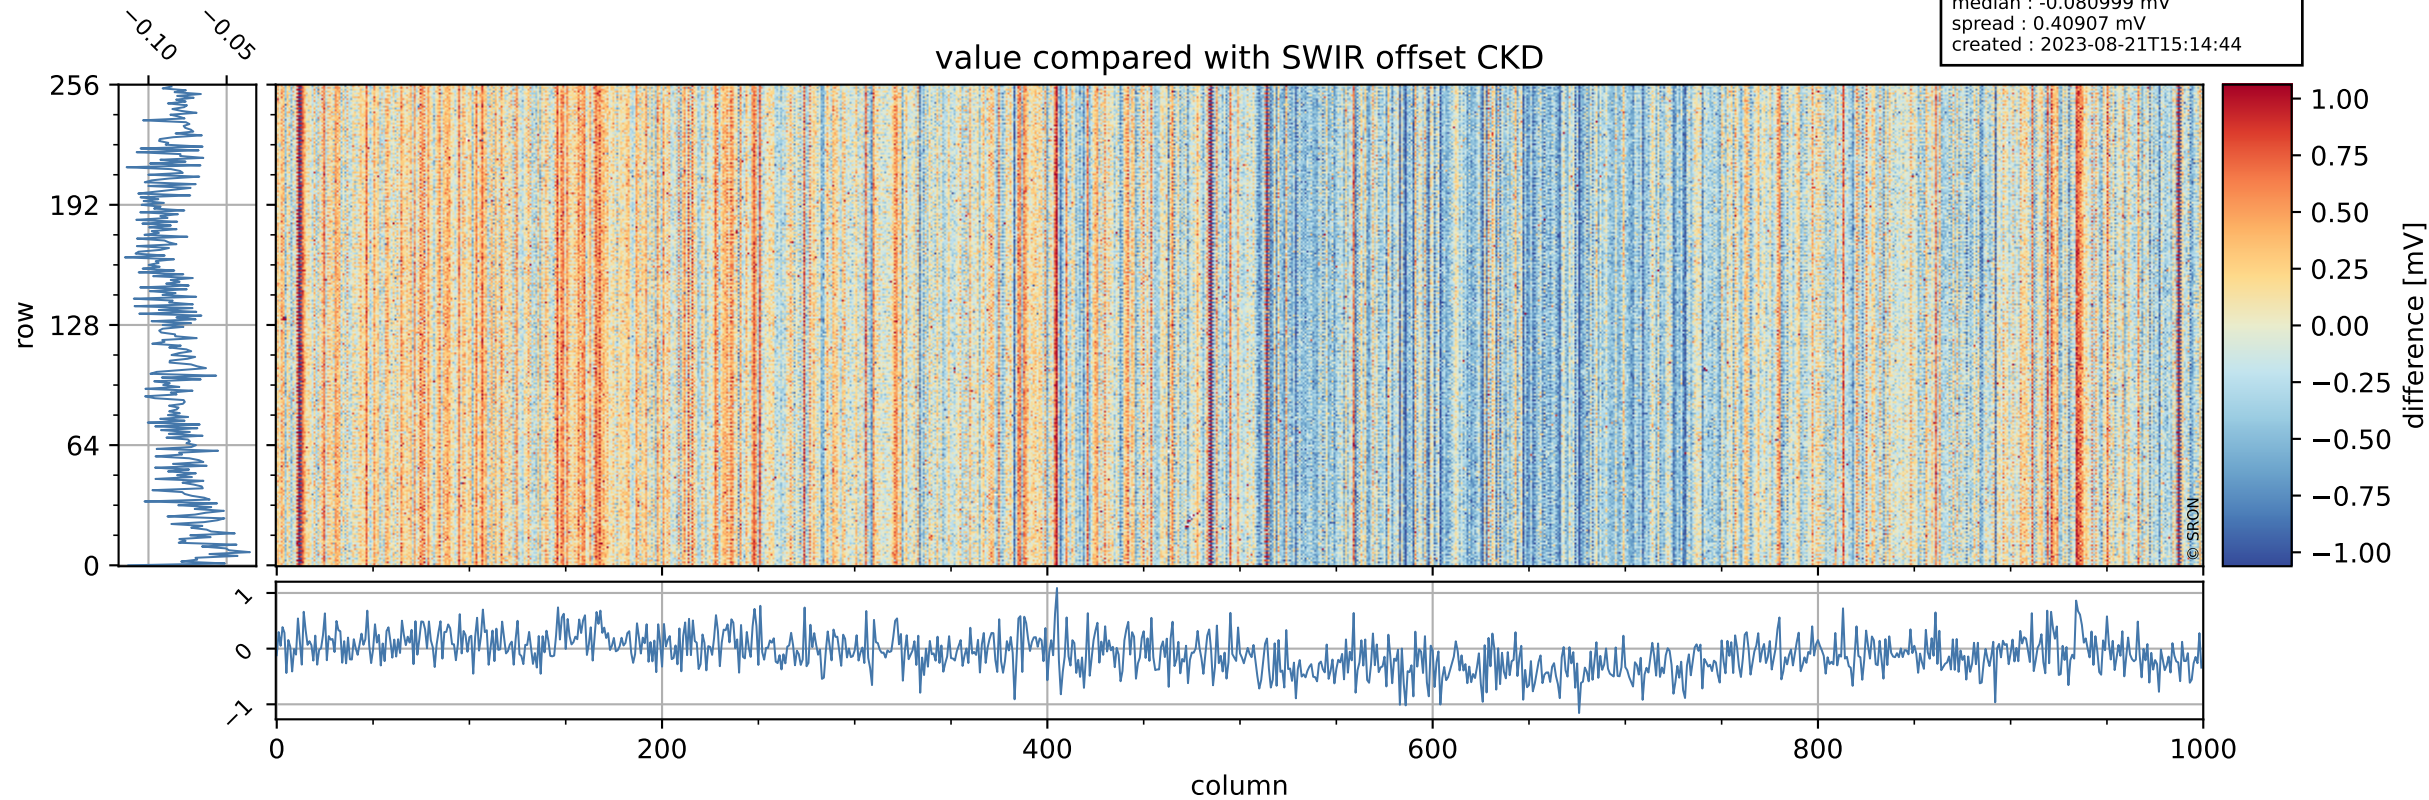

## value detector map

# Tropomi SWIR offset (official)

orbits : 20 in [23212, 23257]  
coverage : 2022-04-06 / 2022-04-09  
median : 29.713  $\mu\text{V}$   
spread : 14.832  $\mu\text{V}$   
created : 2023-08-21T15:14:44

# Tropomi SWIR offset (official)

orbits : 20 in [23212, 23257]  
coverage : 2022-04-06 / 2022-04-09  
median : -0.080999 mV  
spread : 0.40907 mV  
created : 2023-08-21T15:14:44

value compared with SWIR offset CKD

# Tropomi SWIR offset (official) ground-tracks of Sentinel-5P

orbits : 20 in [23212, 23257]  
coverage : 2022-04-06 / 2022-04-09  
created : 2023-08-21T15:14:45