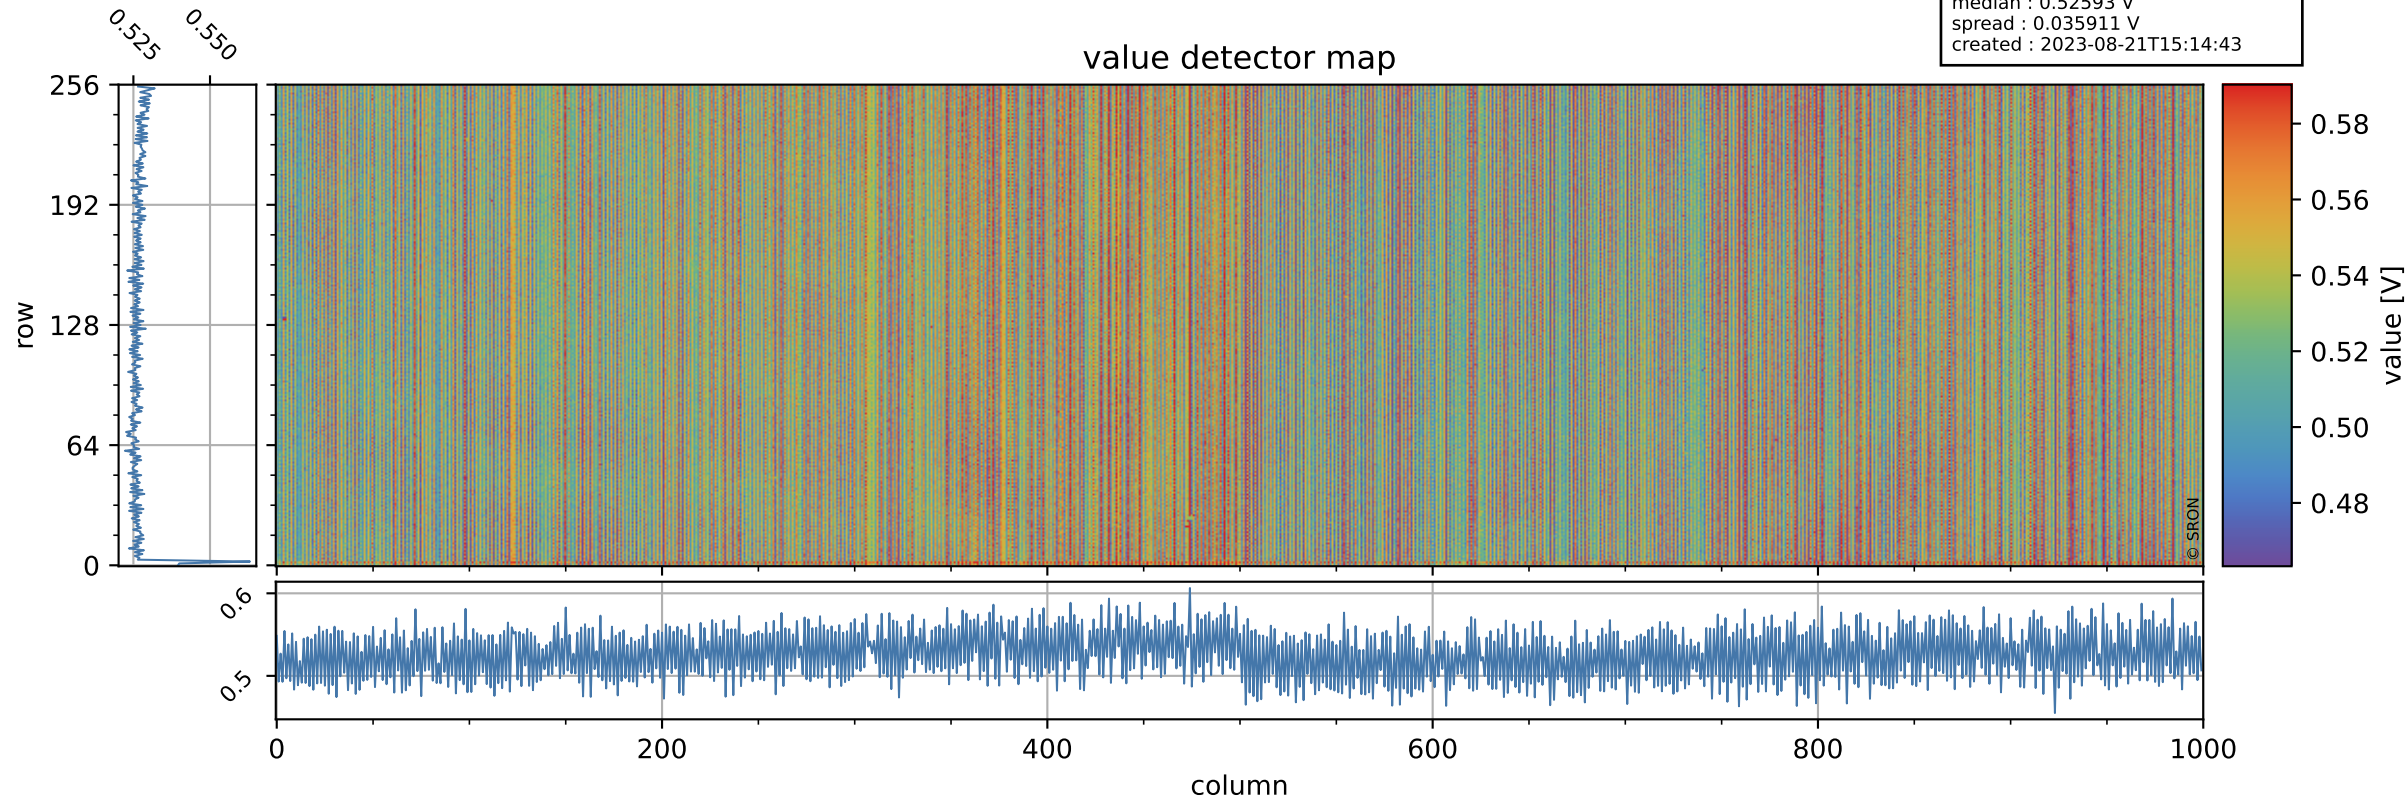

# Tropomi SWIR offset (official)

orbits : 20 in [23212, 23257]  
coverage : 2022-04-06 / 2022-04-09  
median : 0.52593 V  
spread : 0.035911 V  
created : 2023-08-21T15:14:43

## value detector map

# Tropomi SWIR offset (official)

orbits : 20 in [23212, 23257]  
coverage : 2022-04-06 / 2022-04-09  
median : 29.713  $\mu\text{V}$   
spread : 14.832  $\mu\text{V}$   
created : 2023-08-21T15:14:44

# Tropomi SWIR offset (official) ground-tracks of Sentinel-5P

orbits : 20 in [23212, 23257]  
coverage : 2022-04-06 / 2022-04-09  
created : 2023-08-21T15:14:45