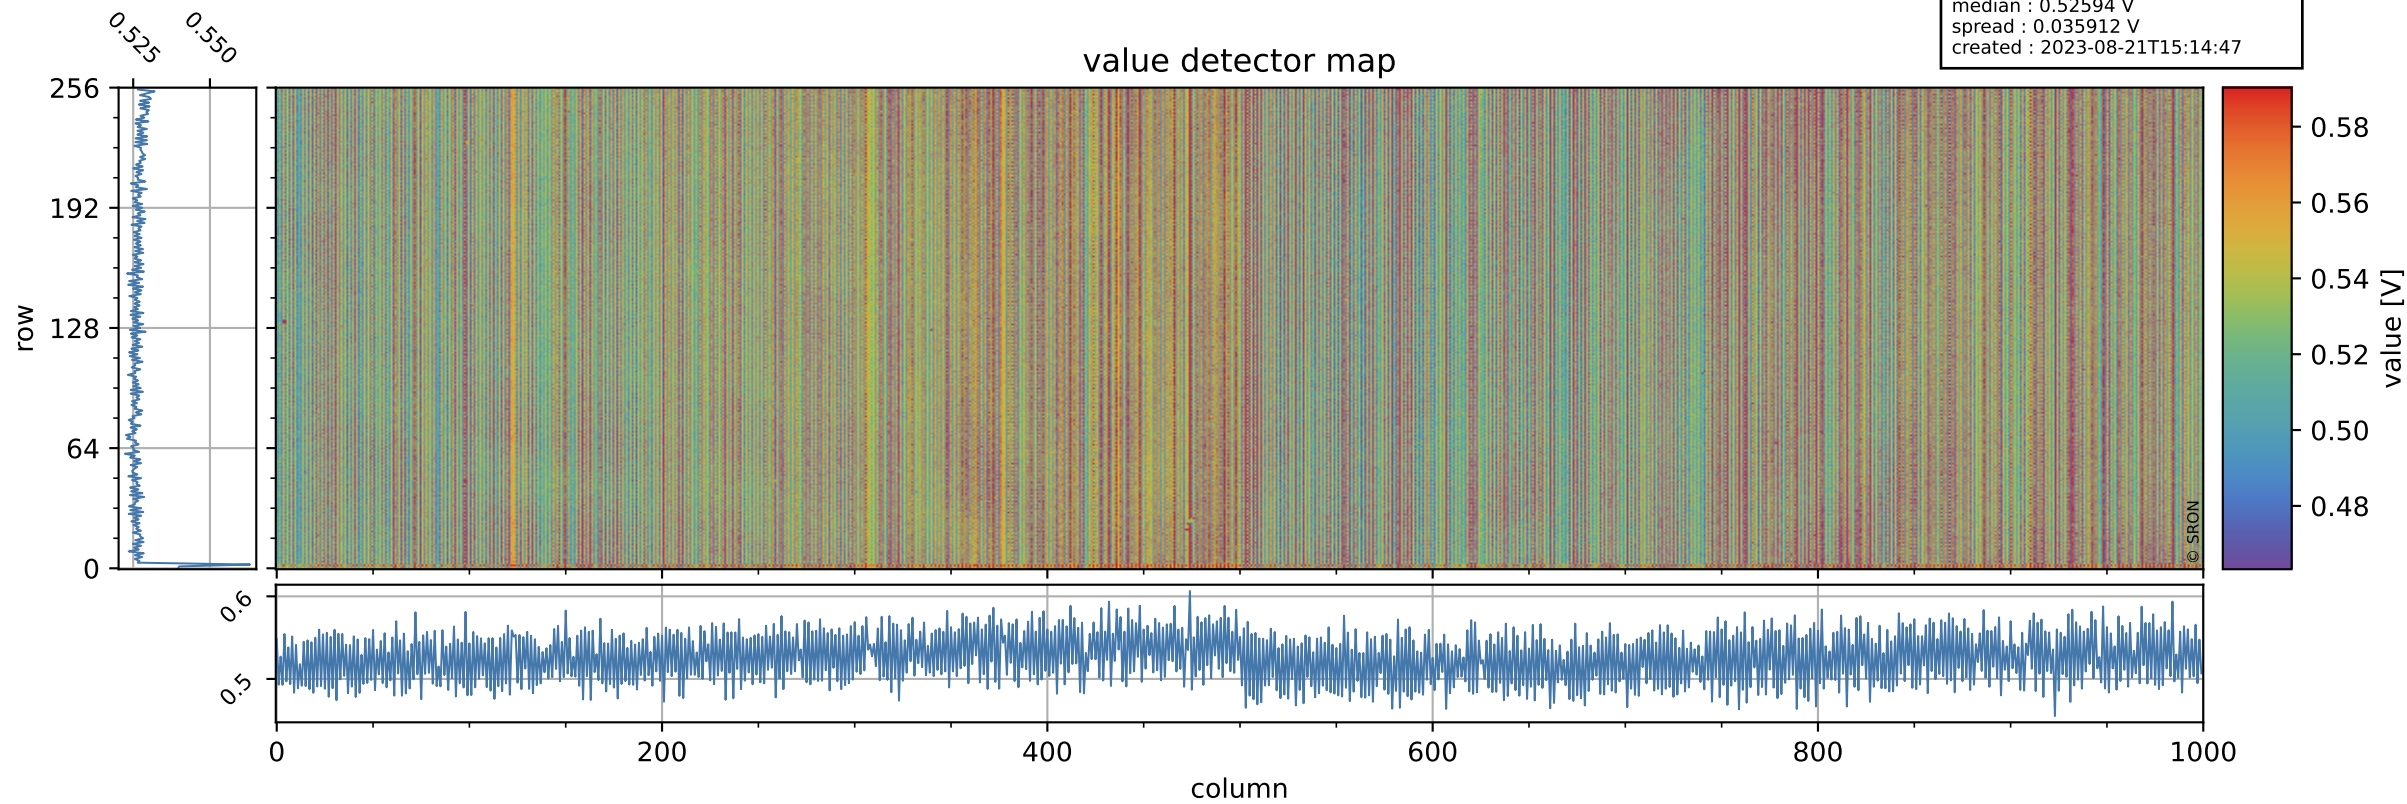

Tropomi SWIR offset (official)

orbits : 19 in [23227, 23272]
coverage : 2022-04-07 / 2022-04-10
median : 0.52594 V
spread : 0.035912 V
created : 2023-08-21T15:14:47

value detector map

Tropomi SWIR offset (official)

orbits : 19 in [23227, 23272]
coverage : 2022-04-07 / 2022-04-10
median : 29.85 μV
spread : 14.909 μV
created : 2023-08-21T15:14:47

Tropomi SWIR offset (official)

orbits : 19 in [23227, 23272]
coverage : 2022-04-07 / 2022-04-10
median : -0.076571 mV
spread : 0.40787 mV
created : 2023-08-21T15:14:48

value compared with SWIR offset CKD

Tropomi SWIR offset (official) ground-tracks of Sentinel-5P

orbits : 19 in [23227, 23272]
coverage : 2022-04-07 / 2022-04-10
created : 2023-08-21T15:14:48

Tropomi SWIR offset (official)

orbits : [2827, 23272]
coverage : 2018-04-30 / 2022-04-10
created : 2023-08-21T15:14:49

trend of detector median & temperatures