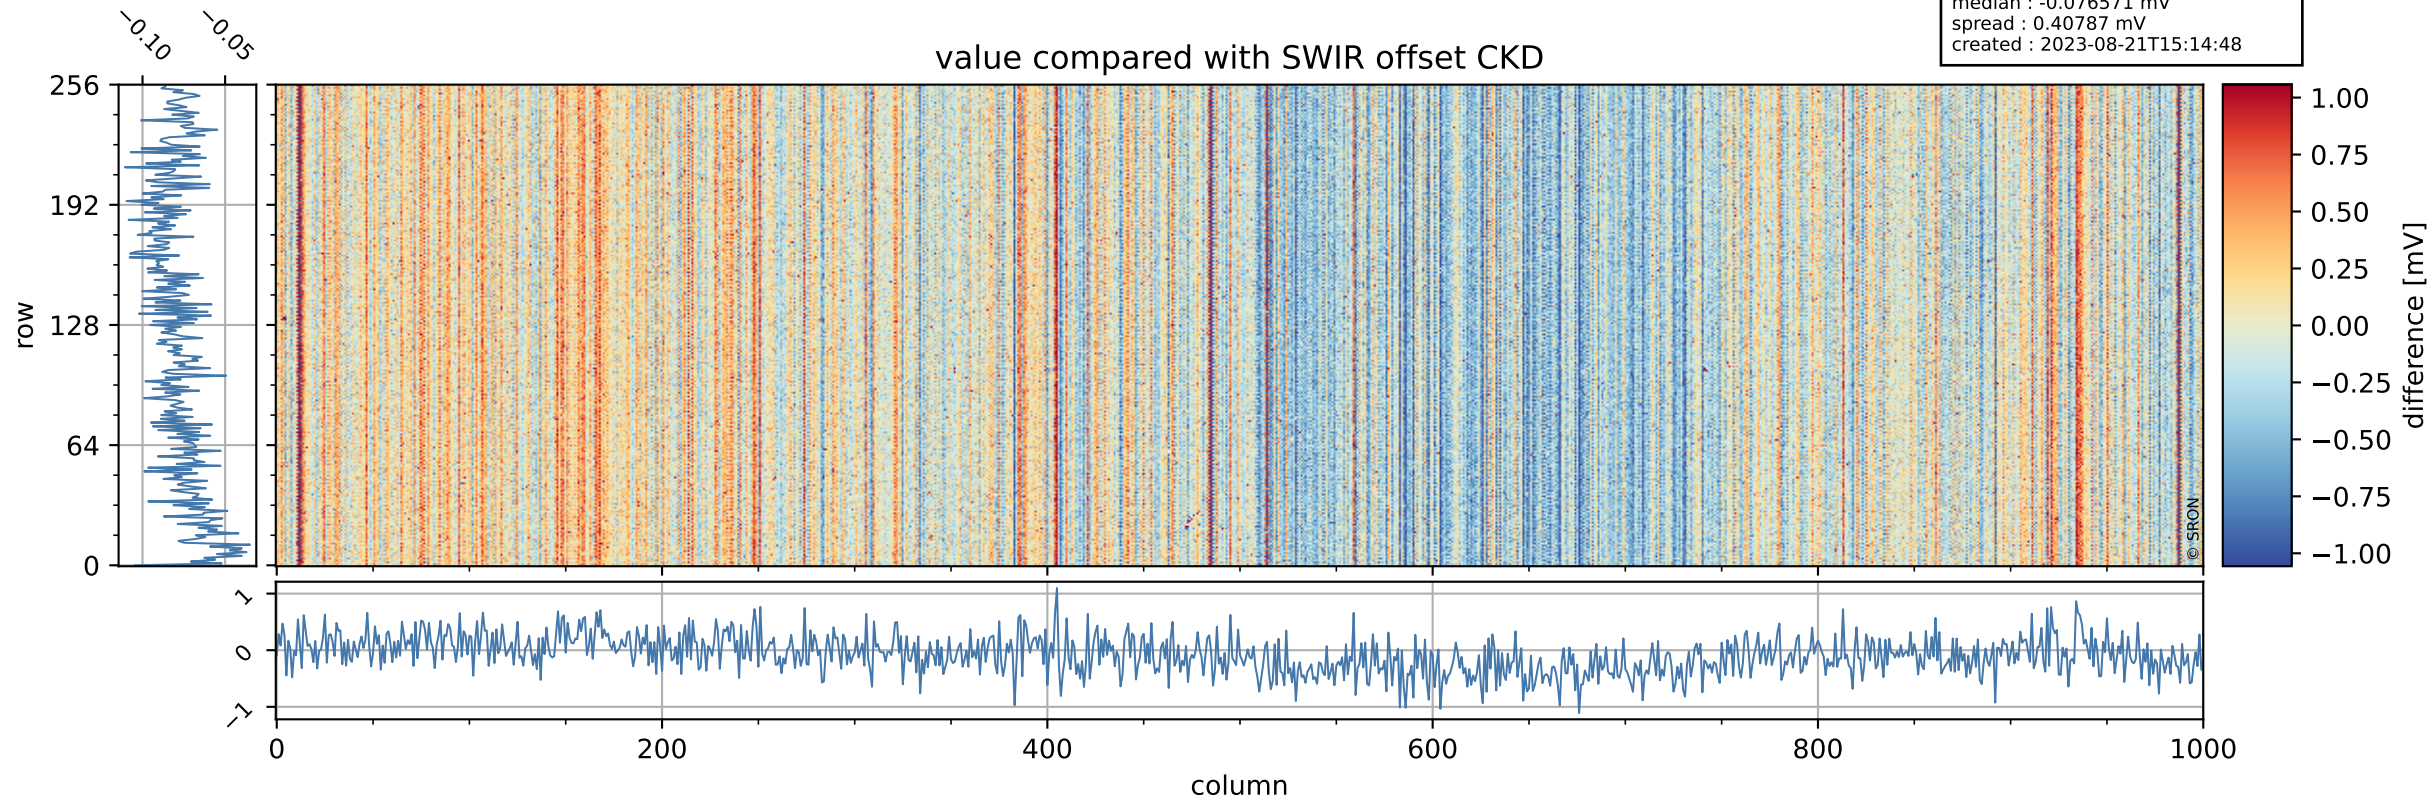

Tropomi SWIR offset (official)

orbits : 19 in [23227, 23272]
coverage : 2022-04-07 / 2022-04-10
median : 0.52594 V
spread : 0.035912 V
created : 2023-08-21T15:14:47

value detector map

Tropomi SWIR offset (official)

orbits : 19 in [23227, 23272]
coverage : 2022-04-07 / 2022-04-10
median : 29.85 μV
spread : 14.909 μV
created : 2023-08-21T15:14:47

Tropomi SWIR offset (official)

orbits : 19 in [23227, 23272]
coverage : 2022-04-07 / 2022-04-10
median : -0.076571 mV
spread : 0.40787 mV
created : 2023-08-21T15:14:48

value compared with SWIR offset CKD

Tropomi SWIR offset (official) ground-tracks of Sentinel-5P

orbits : 19 in [23227, 23272]
coverage : 2022-04-07 / 2022-04-10
created : 2023-08-21T15:14:48

Tropomi SWIR offset (official)

orbits : [2827, 23272]
coverage : 2018-04-30 / 2022-04-10
created : 2023-08-21T15:14:49

trend of detector median & temperatures