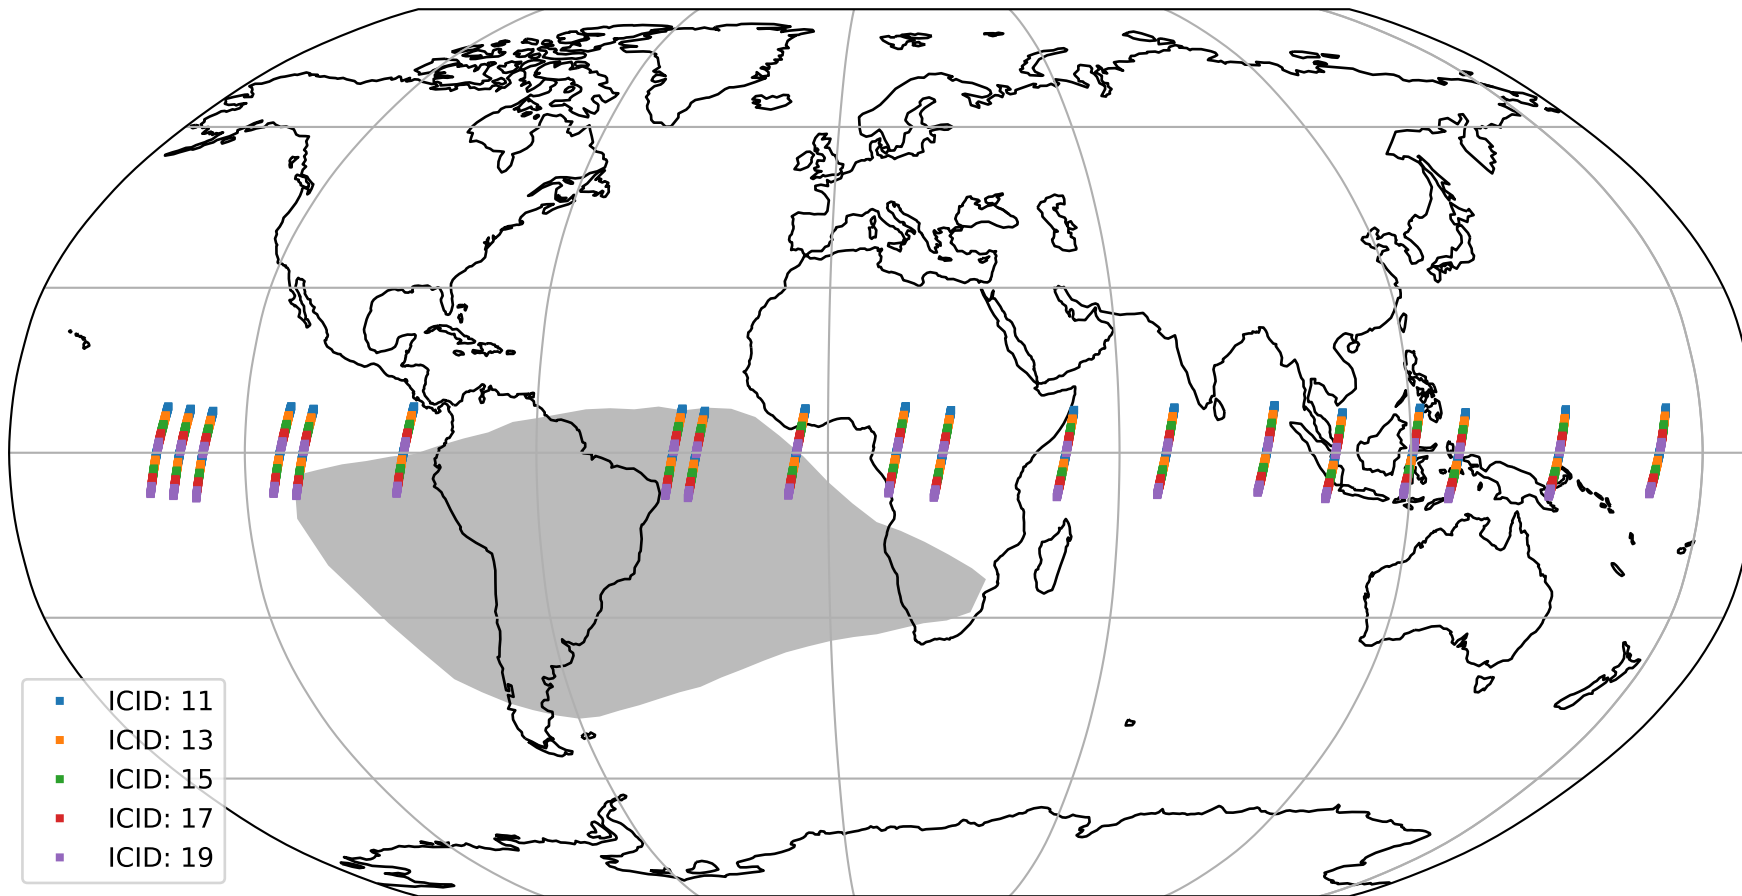

Tropomi SWIR offset (official)

orbits : 19 in [23227, 23272]
coverage : 2022-04-07 / 2022-04-10
median : 0.52594 V
spread : 0.035912 V
created : 2023-08-21T15:14:47

value detector map

Tropomi SWIR offset (official)

orbits : 19 in [23227, 23272]
coverage : 2022-04-07 / 2022-04-10
median : 29.85 μV
spread : 14.909 μV
created : 2023-08-21T15:14:47

Tropomi SWIR offset (official)

orbits : 19 in [23227, 23272]
coverage : 2022-04-07 / 2022-04-10
median : -0.076571 mV
spread : 0.40787 mV
created : 2023-08-21T15:14:48

value compared with SWIR offset CKD

Tropomi SWIR offset (official) ground-tracks of Sentinel-5P

orbits : 19 in [23227, 23272]
coverage : 2022-04-07 / 2022-04-10
created : 2023-08-21T15:14:48

Tropomi SWIR offset (official)

orbits : [2827, 23272]
coverage : 2018-04-30 / 2022-04-10
created : 2023-08-21T15:14:49

trend of detector median & temperatures