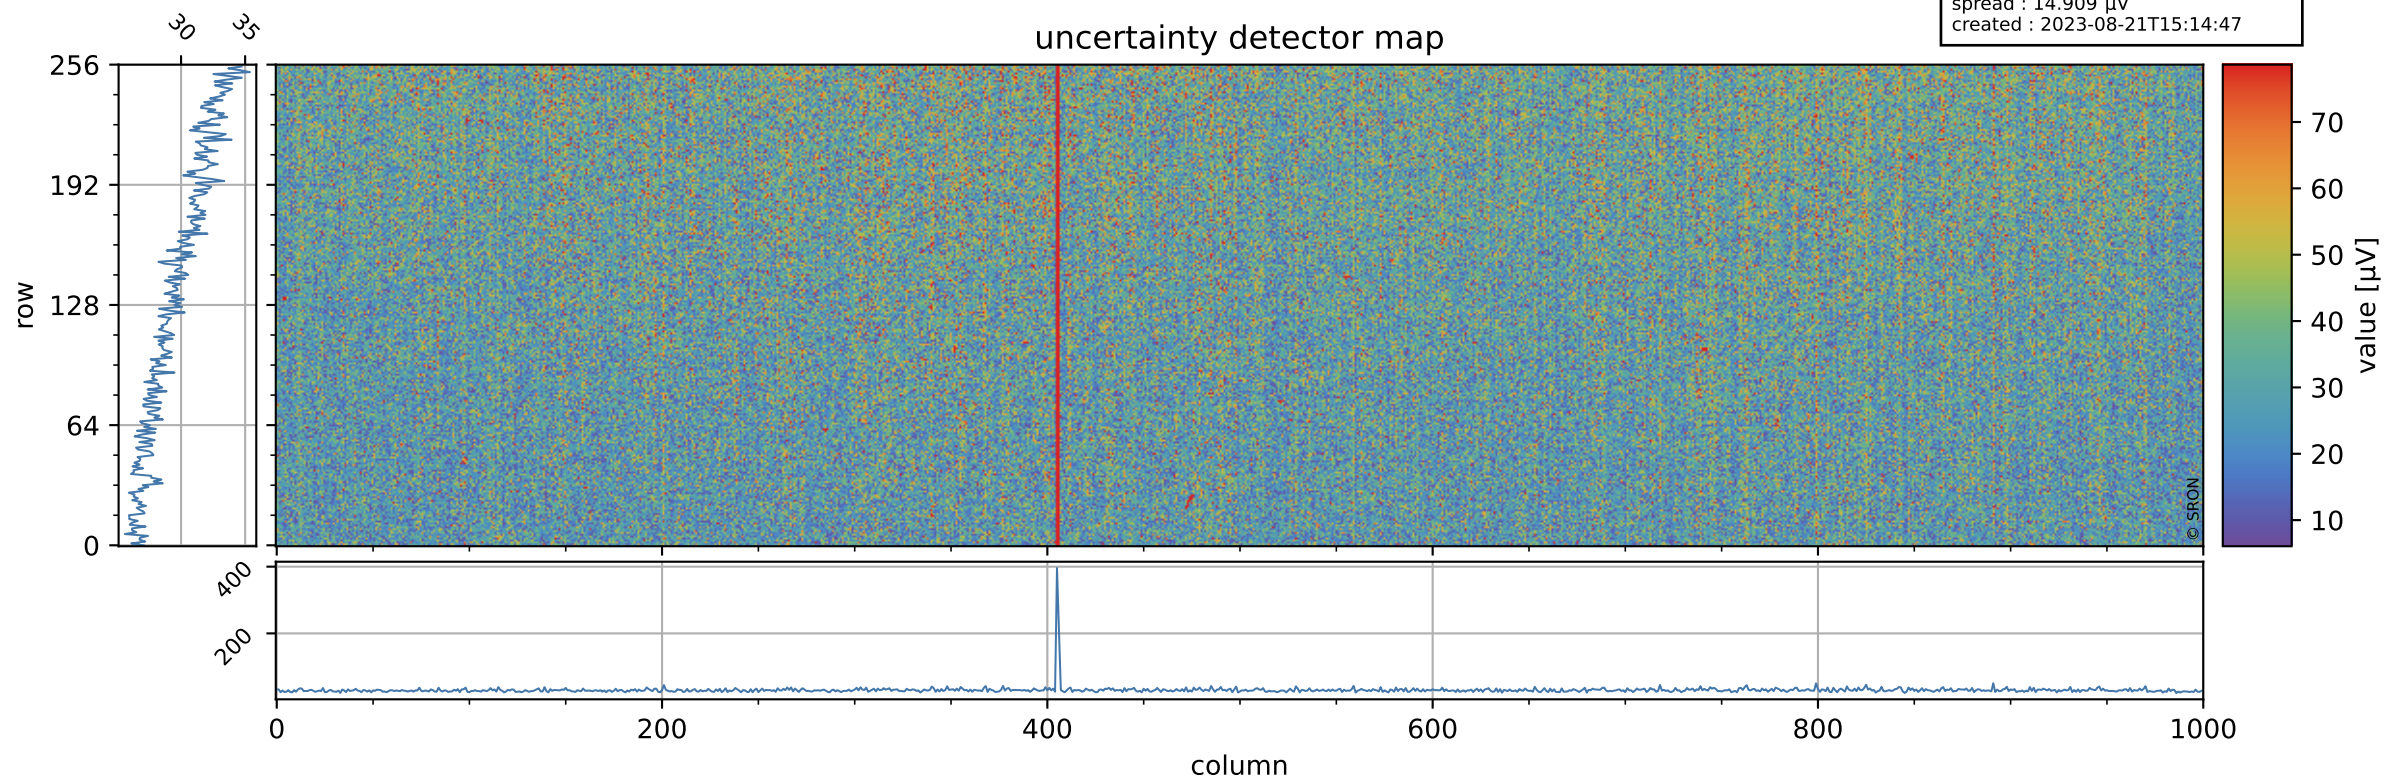

Tropomi SWIR offset (official)

orbits : 19 in [23227, 23272]
coverage : 2022-04-07 / 2022-04-10
median : 0.52594 V
spread : 0.035912 V
created : 2023-08-21T15:14:47

value detector map

Tropomi SWIR offset (official)

orbits : 19 in [23227, 23272]
coverage : 2022-04-07 / 2022-04-10
median : 29.85 μV
spread : 14.909 μV
created : 2023-08-21T15:14:47

Tropomi SWIR offset (official)

orbits : 19 in [23227, 23272]
coverage : 2022-04-07 / 2022-04-10
median : -0.076571 mV
spread : 0.40787 mV
created : 2023-08-21T15:14:48

value compared with SWIR offset CKD

Tropomi SWIR offset (official) ground-tracks of Sentinel-5P

orbits : 19 in [23227, 23272]
coverage : 2022-04-07 / 2022-04-10
created : 2023-08-21T15:14:48

Tropomi SWIR offset (official)

orbits : [2827, 23272]
coverage : 2018-04-30 / 2022-04-10
created : 2023-08-21T15:14:49

trend of detector median & temperatures