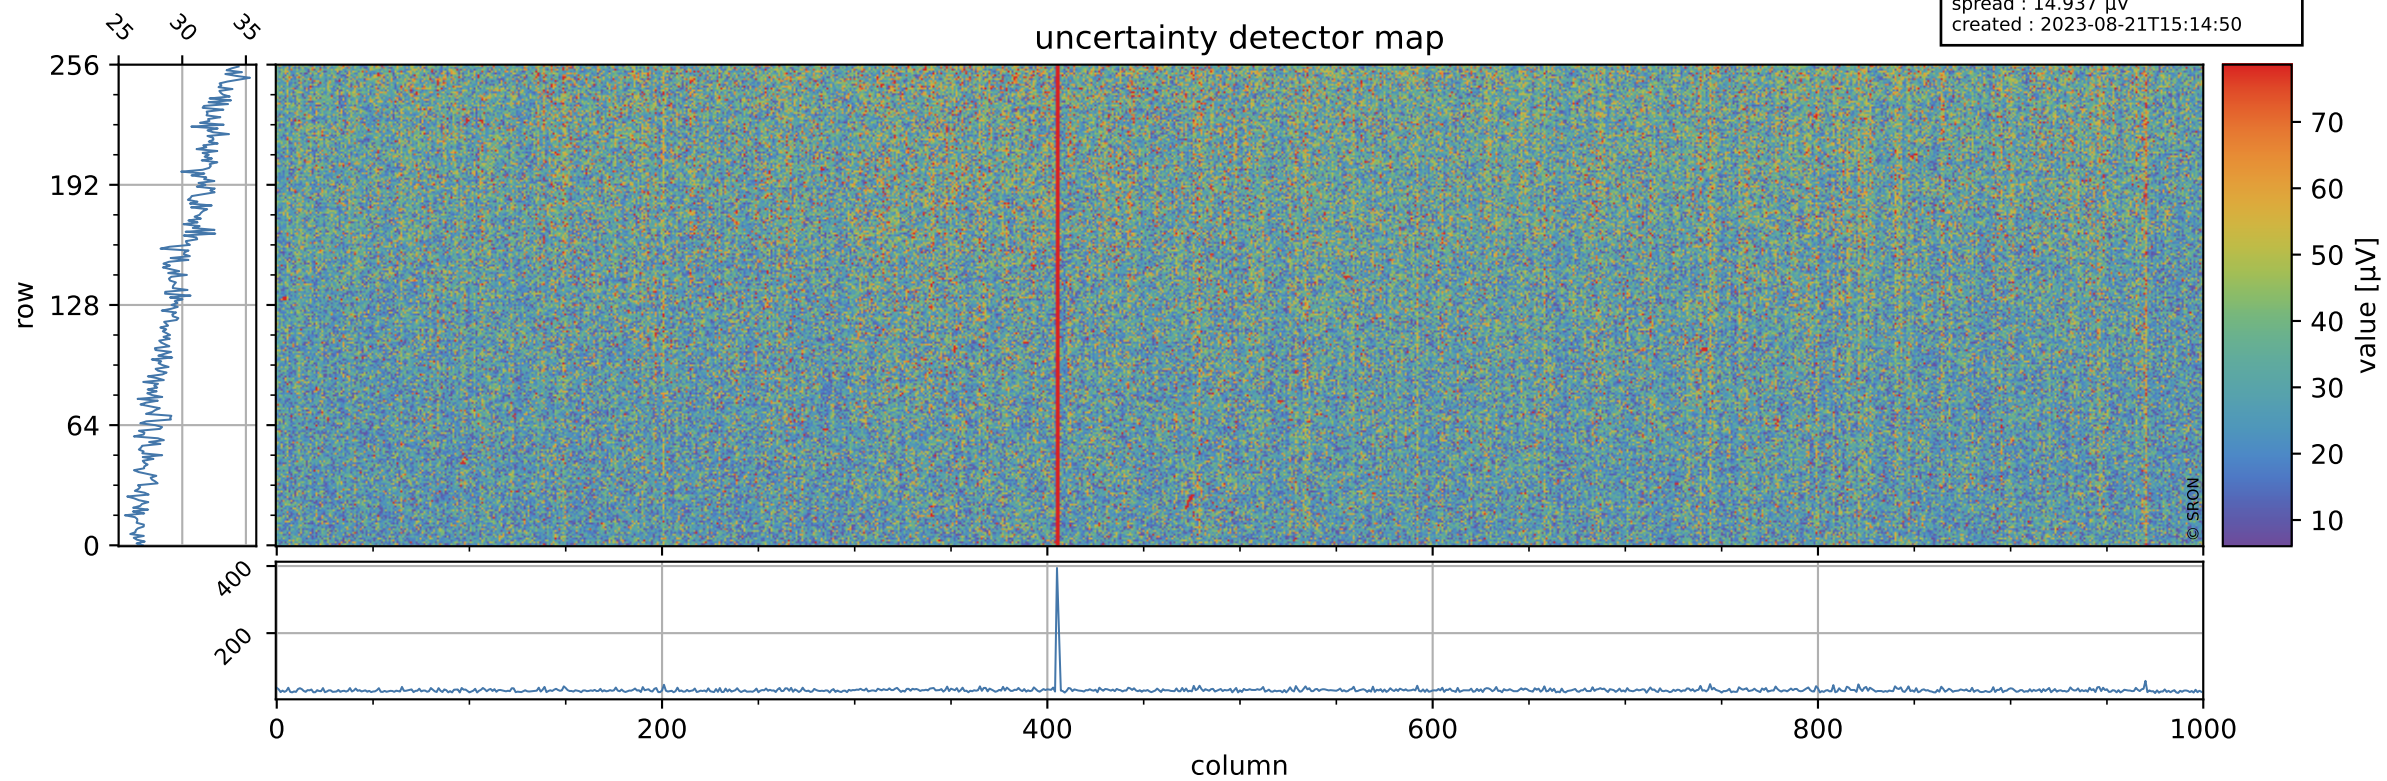

Tropomi SWIR offset (official)

orbits : 20 in [23242, 23287]
coverage : 2022-04-08 / 2022-04-11
median : 0.52594 V
spread : 0.035912 V
created : 2023-08-21T15:14:50

value detector map

Tropomi SWIR offset (official)

orbits : 20 in [23242, 23287]
coverage : 2022-04-08 / 2022-04-11
median : 29.891 μV
spread : 14.937 μV
created : 2023-08-21T15:14:50

Tropomi SWIR offset (official)

orbits : 20 in [23242, 23287]
coverage : 2022-04-08 / 2022-04-11
median : -0.071944 mV
spread : 0.40647 mV
created : 2023-08-21T15:14:51

value compared with SWIR offset CKD

Tropomi SWIR offset (official) ground-tracks of Sentinel-5P

orbits : 20 in [23242, 23287]
coverage : 2022-04-08 / 2022-04-11
created : 2023-08-21T15:14:51

Tropomi SWIR offset (official)

orbits : [2827, 23287]
coverage : 2018-04-30 / 2022-04-11
created : 2023-08-21T15:14:52

trend of detector median & temperatures