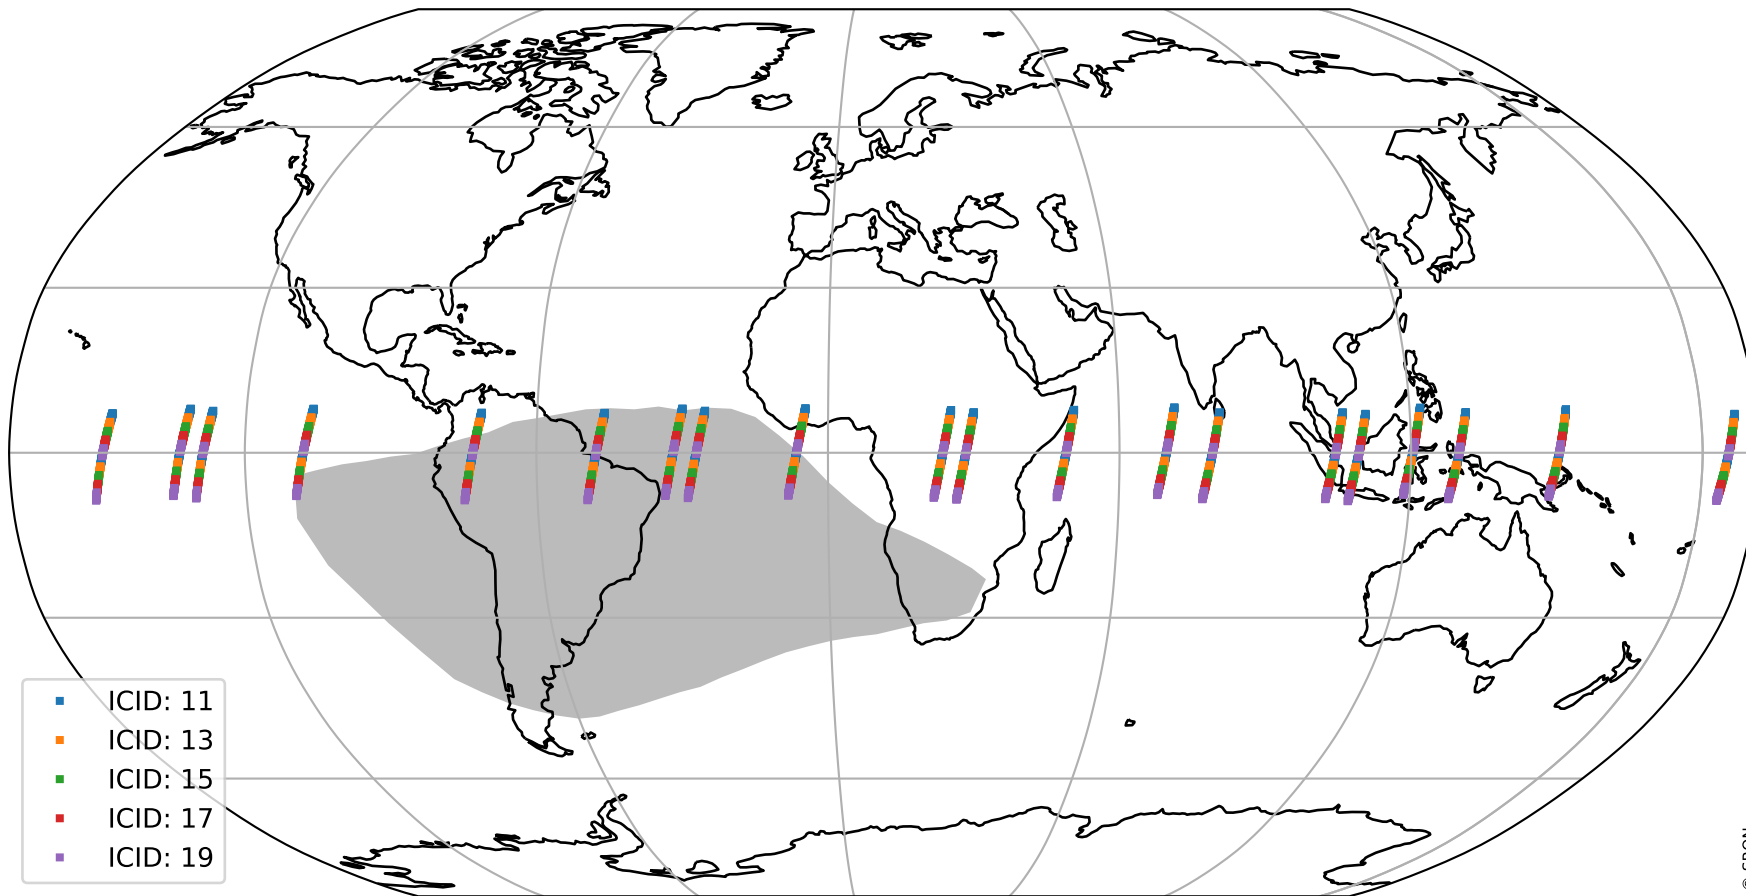

Tropomi SWIR offset (official)

orbits : 20 in [23242, 23287]
coverage : 2022-04-08 / 2022-04-11
median : 0.52594 V
spread : 0.035912 V
created : 2023-08-21T15:14:50

value detector map

Tropomi SWIR offset (official)

orbits : 20 in [23242, 23287]
coverage : 2022-04-08 / 2022-04-11
median : 29.891 μV
spread : 14.937 μV
created : 2023-08-21T15:14:50

Tropomi SWIR offset (official)

orbits : 20 in [23242, 23287]
coverage : 2022-04-08 / 2022-04-11
median : -0.071944 mV
spread : 0.40647 mV
created : 2023-08-21T15:14:51

value compared with SWIR offset CKD

Tropomi SWIR offset (official) ground-tracks of Sentinel-5P

orbits : 20 in [23242, 23287]
coverage : 2022-04-08 / 2022-04-11
created : 2023-08-21T15:14:51

Tropomi SWIR offset (official)

orbits : [2827, 23287]
coverage : 2018-04-30 / 2022-04-11
created : 2023-08-21T15:14:52

trend of detector median & temperatures