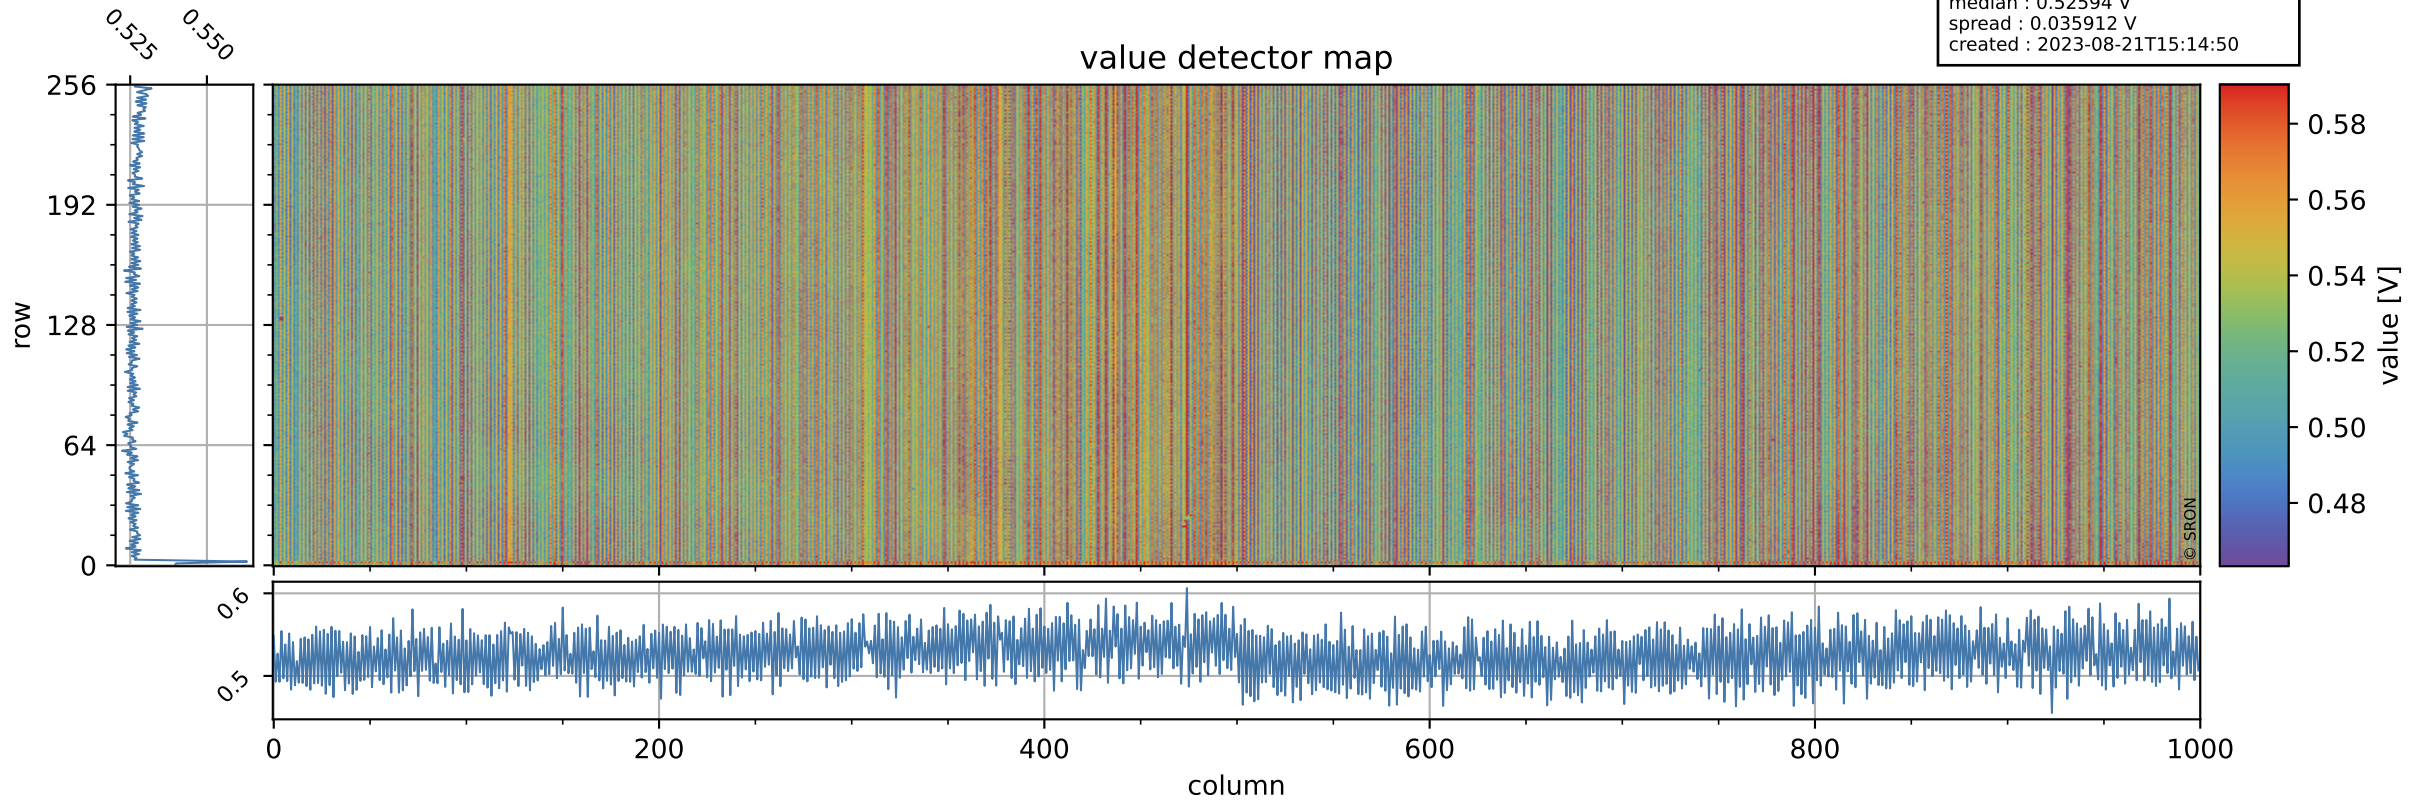

Tropomi SWIR offset (official)

orbits : 20 in [23242, 23287]
coverage : 2022-04-08 / 2022-04-11
median : 0.52594 V
spread : 0.035912 V
created : 2023-08-21T15:14:50

value detector map

Tropomi SWIR offset (official)

orbits : 20 in [23242, 23287]
coverage : 2022-04-08 / 2022-04-11
median : 29.891 μV
spread : 14.937 μV
created : 2023-08-21T15:14:50

Tropomi SWIR offset (official)

orbits : 20 in [23242, 23287]
coverage : 2022-04-08 / 2022-04-11
median : -0.071944 mV
spread : 0.40647 mV
created : 2023-08-21T15:14:51

value compared with SWIR offset CKD

Tropomi SWIR offset (official) ground-tracks of Sentinel-5P

orbits : 20 in [23242, 23287]
coverage : 2022-04-08 / 2022-04-11
created : 2023-08-21T15:14:51

Tropomi SWIR offset (official)

orbits : [2827, 23287]
coverage : 2018-04-30 / 2022-04-11
created : 2023-08-21T15:14:52

trend of detector median & temperatures