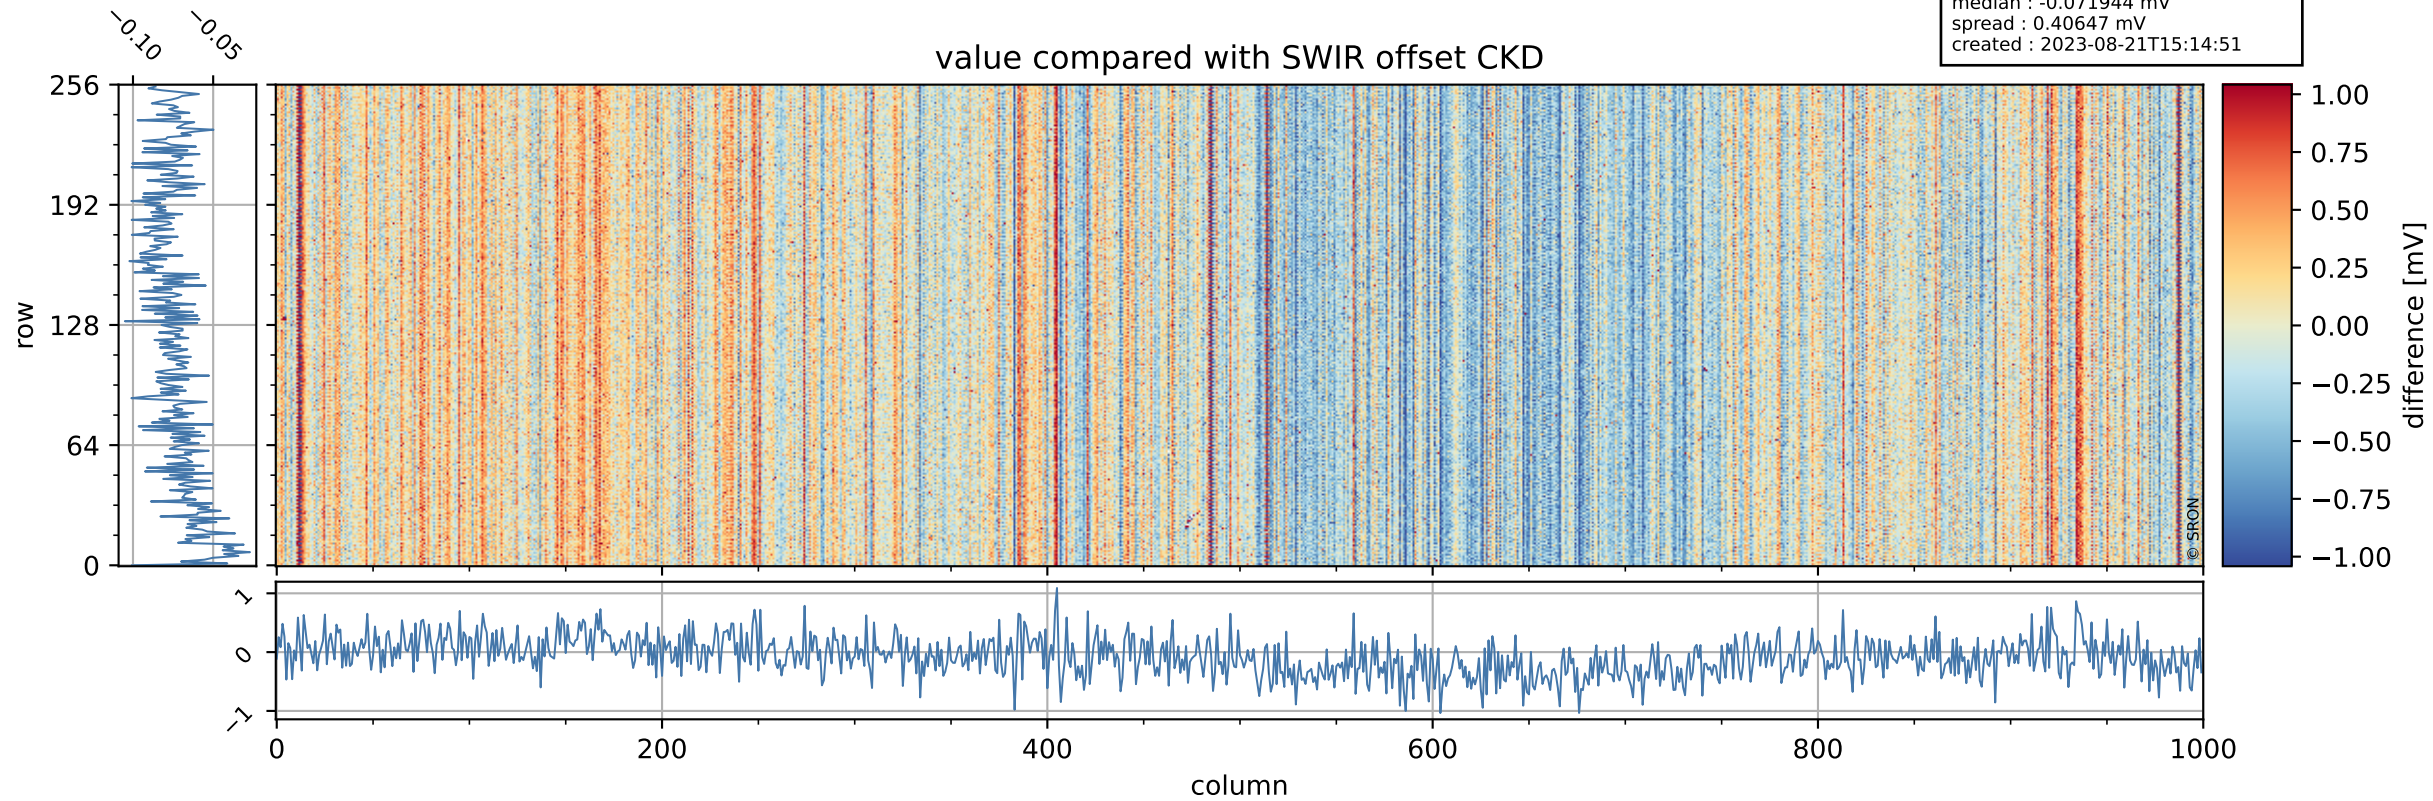

Tropomi SWIR offset (official)

orbits : 20 in [23242, 23287]
coverage : 2022-04-08 / 2022-04-11
median : 0.52594 V
spread : 0.035912 V
created : 2023-08-21T15:14:50

value detector map

Tropomi SWIR offset (official)

orbits : 20 in [23242, 23287]
coverage : 2022-04-08 / 2022-04-11
median : 29.891 μV
spread : 14.937 μV
created : 2023-08-21T15:14:50

Tropomi SWIR offset (official)

orbits : 20 in [23242, 23287]
coverage : 2022-04-08 / 2022-04-11
median : -0.071944 mV
spread : 0.40647 mV
created : 2023-08-21T15:14:51

value compared with SWIR offset CKD

Tropomi SWIR offset (official) ground-tracks of Sentinel-5P

orbits : 20 in [23242, 23287]
coverage : 2022-04-08 / 2022-04-11
created : 2023-08-21T15:14:51

Tropomi SWIR offset (official)

orbits : [2827, 23287]
coverage : 2018-04-30 / 2022-04-11
created : 2023-08-21T15:14:52

trend of detector median & temperatures