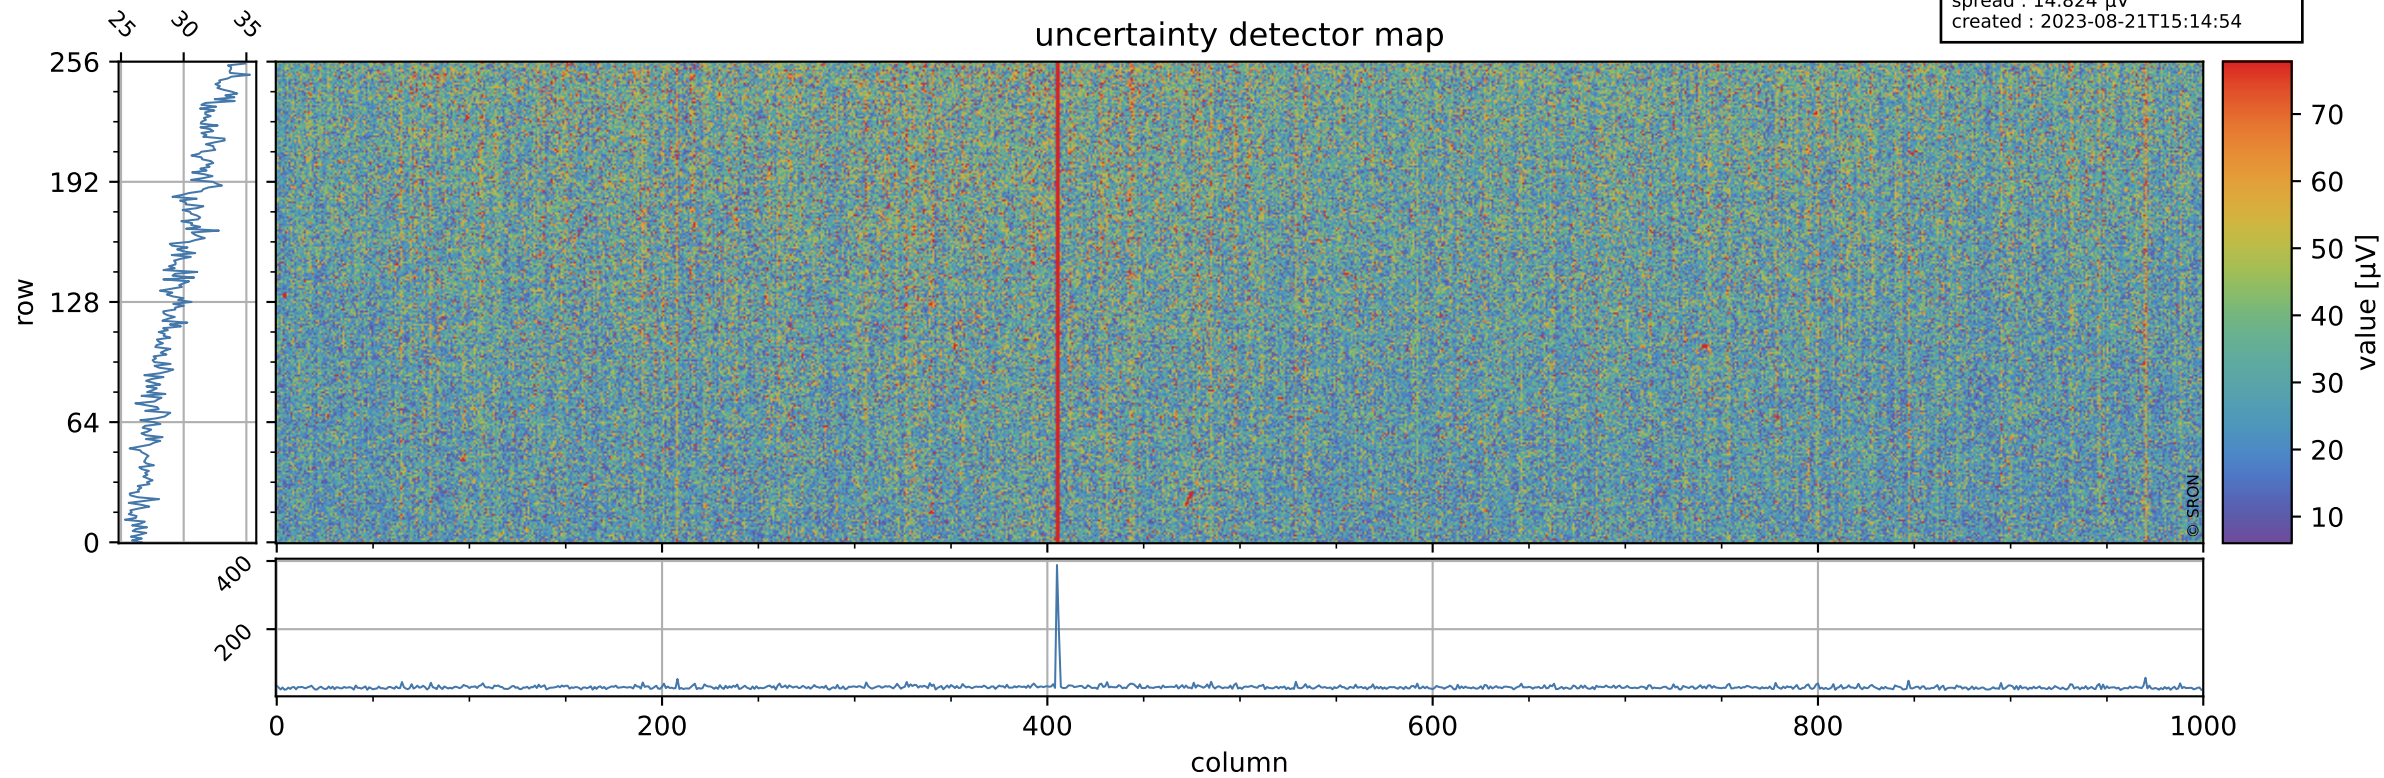

# Tropomi SWIR offset (official)

orbits : 19 in [23257, 23302]  
coverage : 2022-04-09 / 2022-04-12  
median : 0.52594 V  
spread : 0.035911 V  
created : 2023-08-21T15:14:53

## value detector map

# Tropomi SWIR offset (official)

orbits : 19 in [23257, 23302]  
coverage : 2022-04-09 / 2022-04-12  
median : 29.754  $\mu\text{V}$   
spread : 14.824  $\mu\text{V}$   
created : 2023-08-21T15:14:54

# Tropomi SWIR offset (official) ground-tracks of Sentinel-5P

orbits : 19 in [23257, 23302]  
coverage : 2022-04-09 / 2022-04-12  
created : 2023-08-21T15:14:55