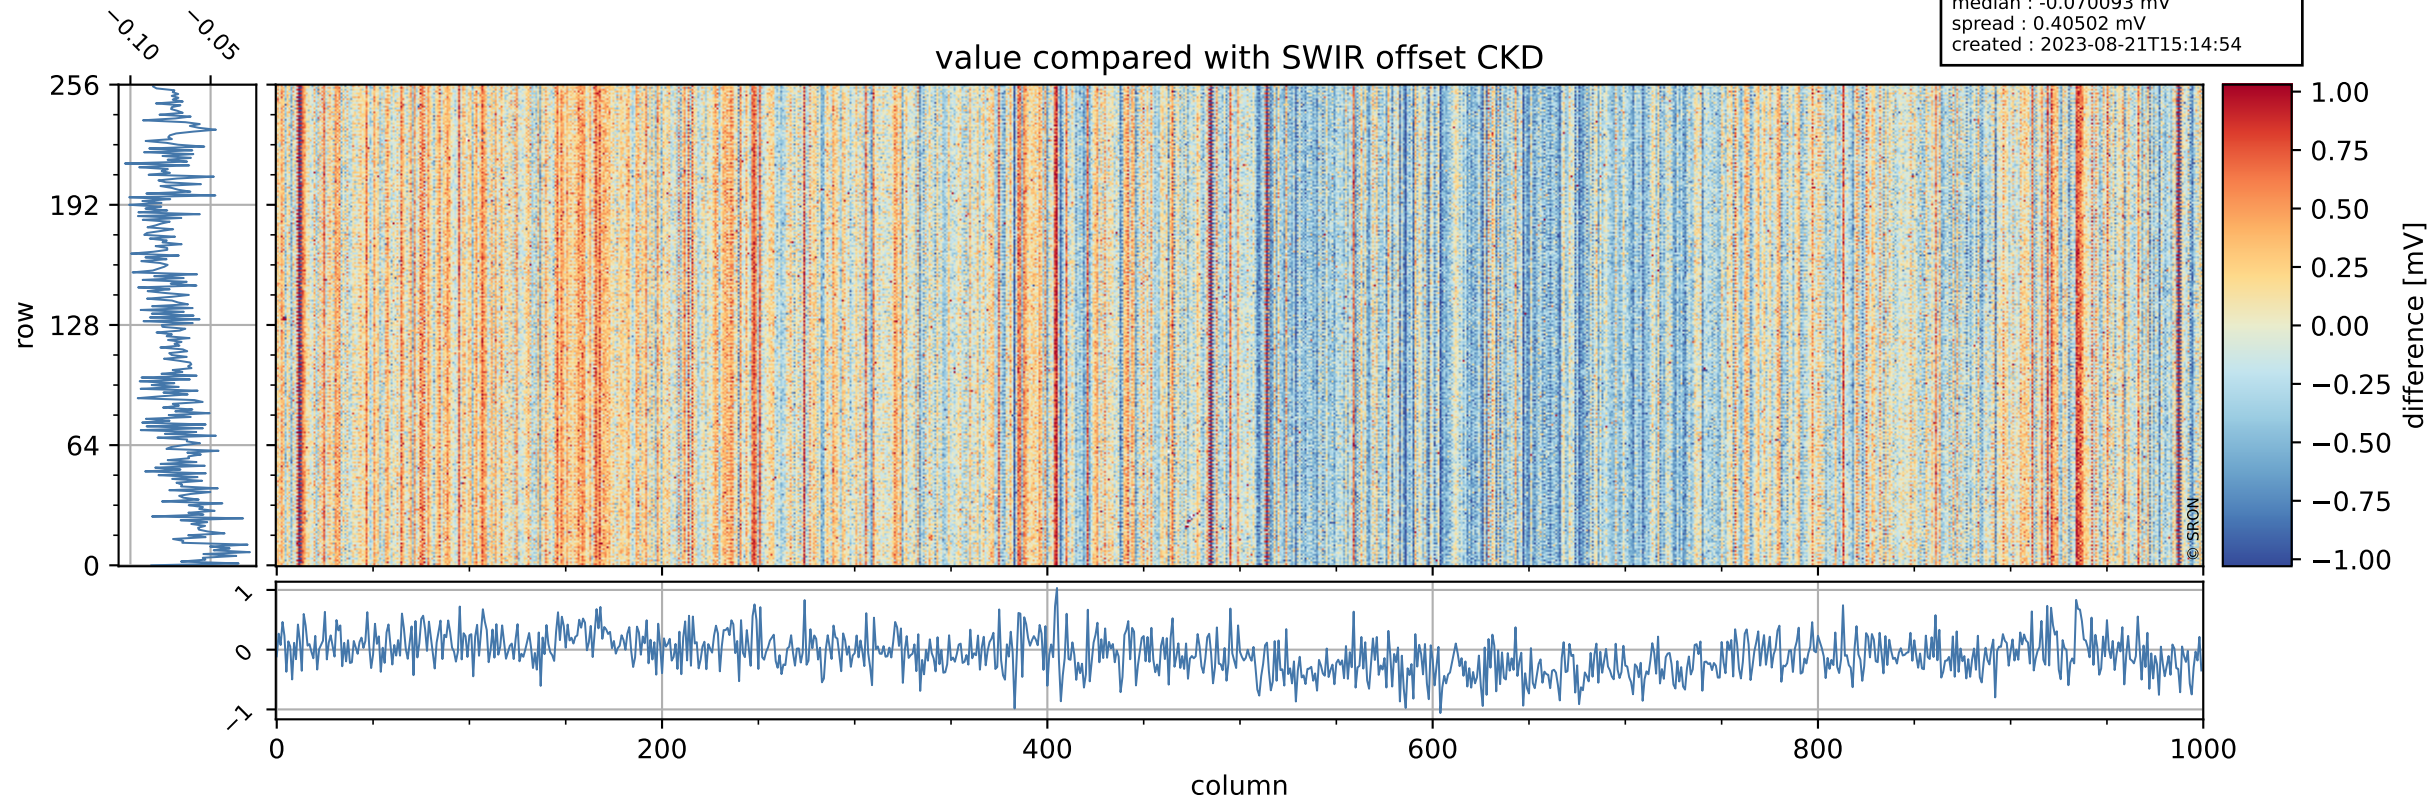

## value detector map

# Tropomi SWIR offset (official)

orbits : 19 in [23257, 23302]  
coverage : 2022-04-09 / 2022-04-12  
median : 29.754  $\mu\text{V}$   
spread : 14.824  $\mu\text{V}$   
created : 2023-08-21T15:14:54

# Tropomi SWIR offset (official)

orbits : 19 in [23257, 23302]  
coverage : 2022-04-09 / 2022-04-12  
median : -0.070093 mV  
spread : 0.40502 mV  
created : 2023-08-21T15:14:54

value compared with SWIR offset CKD

# Tropomi SWIR offset (official) ground-tracks of Sentinel-5P

orbits : 19 in [23257, 23302]  
coverage : 2022-04-09 / 2022-04-12  
created : 2023-08-21T15:14:55