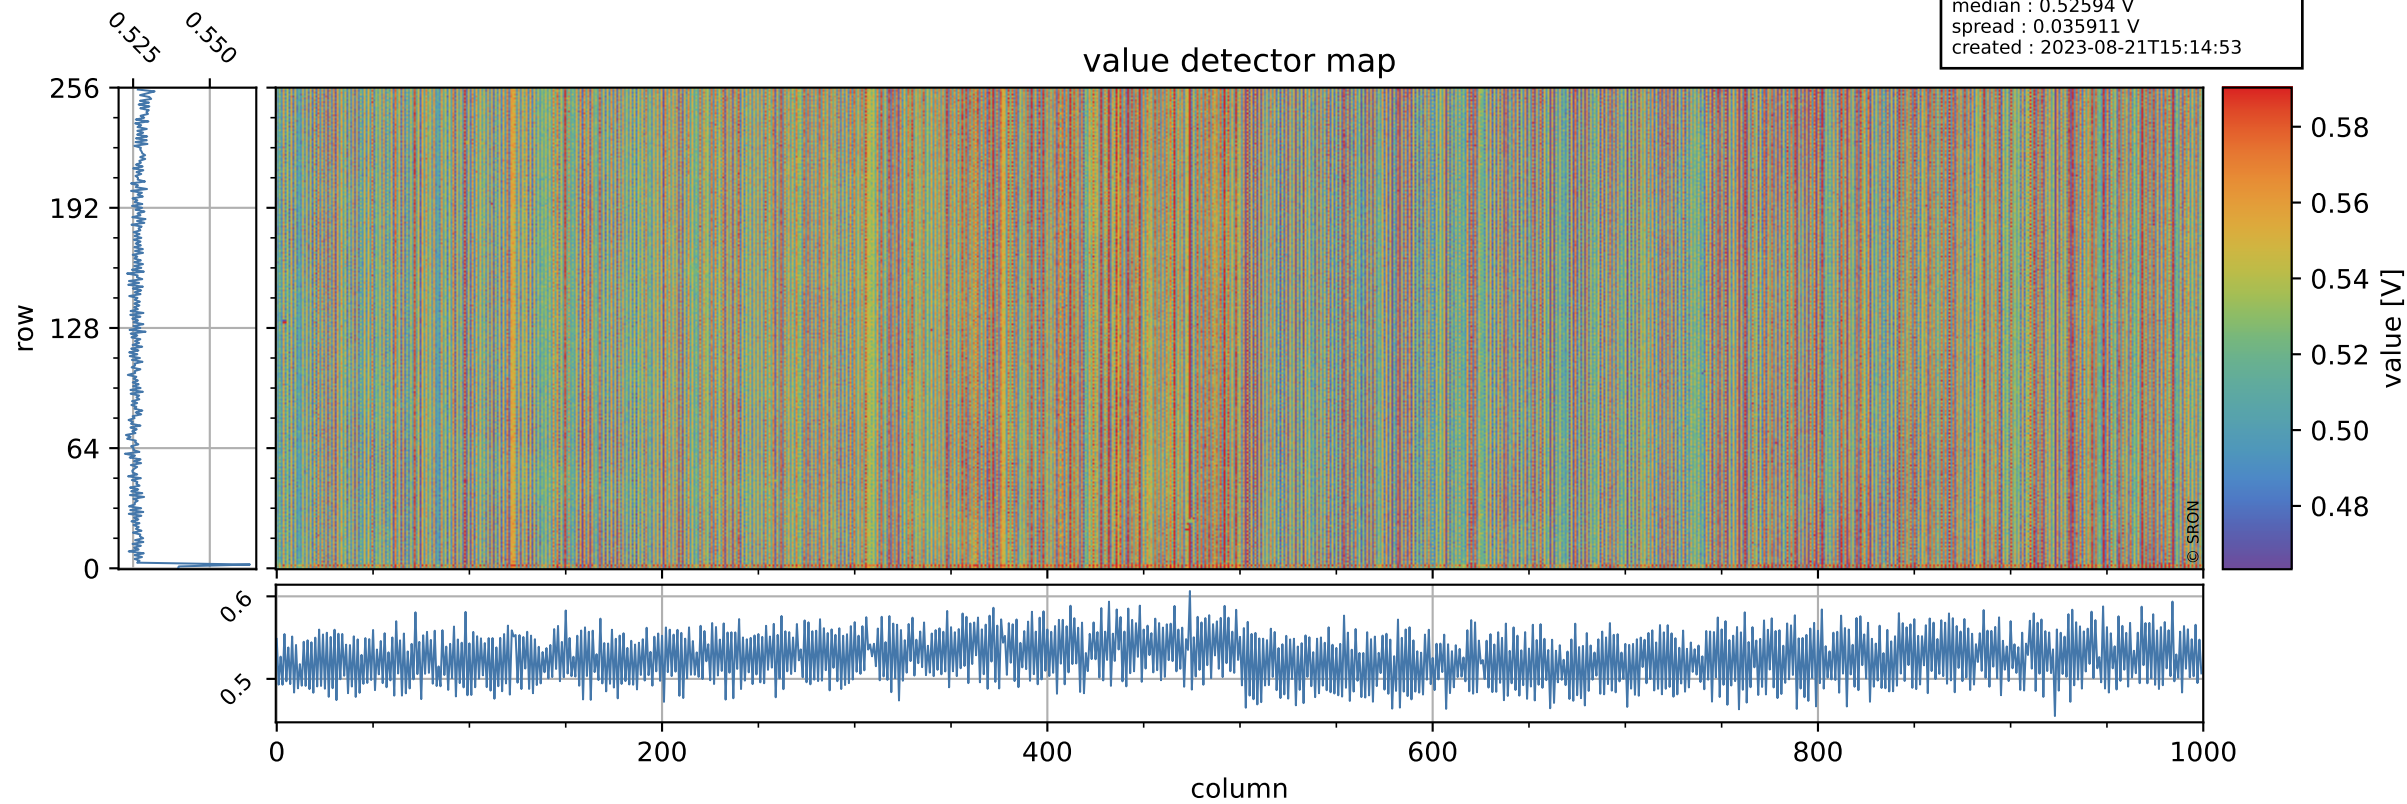

# Tropomi SWIR offset (official)

orbits : 19 in [23257, 23302]  
coverage : 2022-04-09 / 2022-04-12  
median : 0.52594 V  
spread : 0.035911 V  
created : 2023-08-21T15:14:53

## value detector map

# Tropomi SWIR offset (official)

orbits : 19 in [23257, 23302]  
coverage : 2022-04-09 / 2022-04-12  
median : 29.754  $\mu\text{V}$   
spread : 14.824  $\mu\text{V}$   
created : 2023-08-21T15:14:54

# Tropomi SWIR offset (official) ground-tracks of Sentinel-5P

orbits : 19 in [23257, 23302]  
coverage : 2022-04-09 / 2022-04-12  
created : 2023-08-21T15:14:55