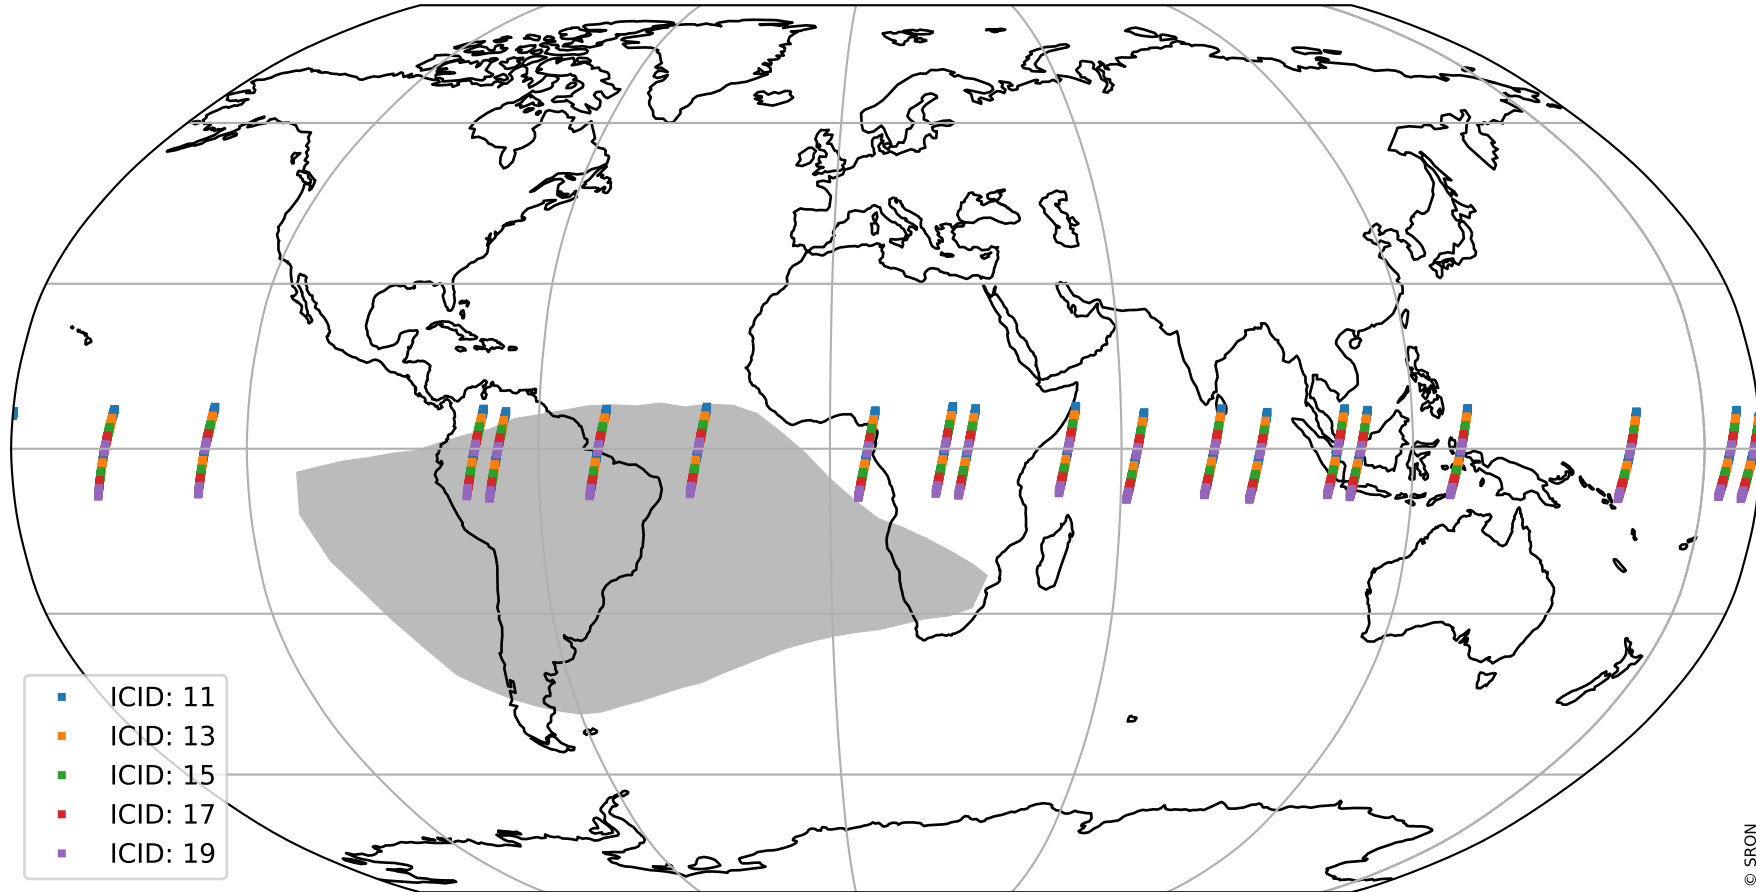

# Tropomi SWIR offset (official)

orbits : 19 in [23257, 23302]  
coverage : 2022-04-09 / 2022-04-12  
median : 29.754  $\mu\text{V}$   
spread : 14.824  $\mu\text{V}$   
created : 2023-08-21T15:14:54

# Tropomi SWIR offset (official)

orbits : 19 in [23257, 23302]  
coverage : 2022-04-09 / 2022-04-12  
median : -0.070093 mV  
spread : 0.40502 mV  
created : 2023-08-21T15:14:54

value compared with SWIR offset CKD

# Tropomi SWIR offset (official) ground-tracks of Sentinel-5P

orbits : 19 in [23257, 23302]  
coverage : 2022-04-09 / 2022-04-12  
created : 2023-08-21T15:14:55

# Tropomi SWIR offset (official)

orbits : [2827, 23302]  
coverage : 2018-04-30 / 2022-04-12  
created : 2023-08-21T15:14:55