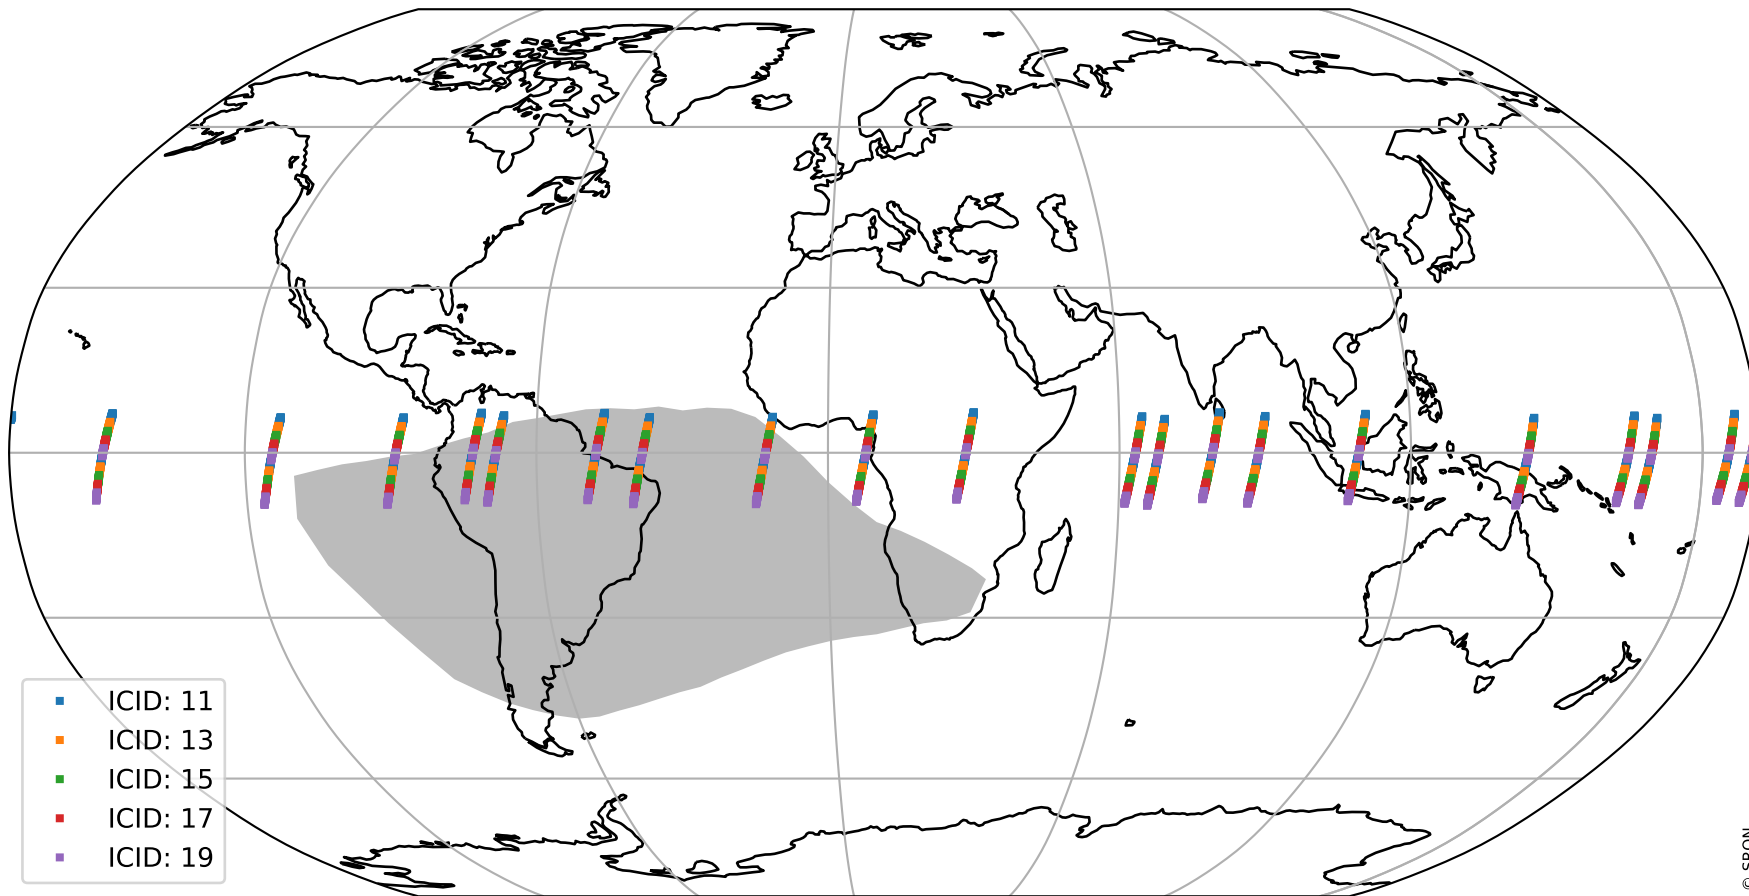

# Tropomi SWIR offset (official)

orbits : 20 in [23272, 23317]  
coverage : 2022-04-10 / 2022-04-13  
median : 30.365  $\mu\text{V}$   
spread : 15.126  $\mu\text{V}$   
created : 2023-08-21T15:14:57

# Tropomi SWIR offset (official)

orbits : 20 in [23272, 23317]  
coverage : 2022-04-10 / 2022-04-13  
median : -0.06944 mV  
spread : 0.40552 mV  
created : 2023-08-21T15:14:57

value compared with SWIR offset CKD

# Tropomi SWIR offset (official) ground-tracks of Sentinel-5P

orbits : 20 in [23272, 23317]  
coverage : 2022-04-10 / 2022-04-13  
created : 2023-08-21T15:14:58

# Tropomi SWIR offset (official)

orbits : [2827, 23317]  
coverage : 2018-04-30 / 2022-04-13  
created : 2023-08-21T15:14:58