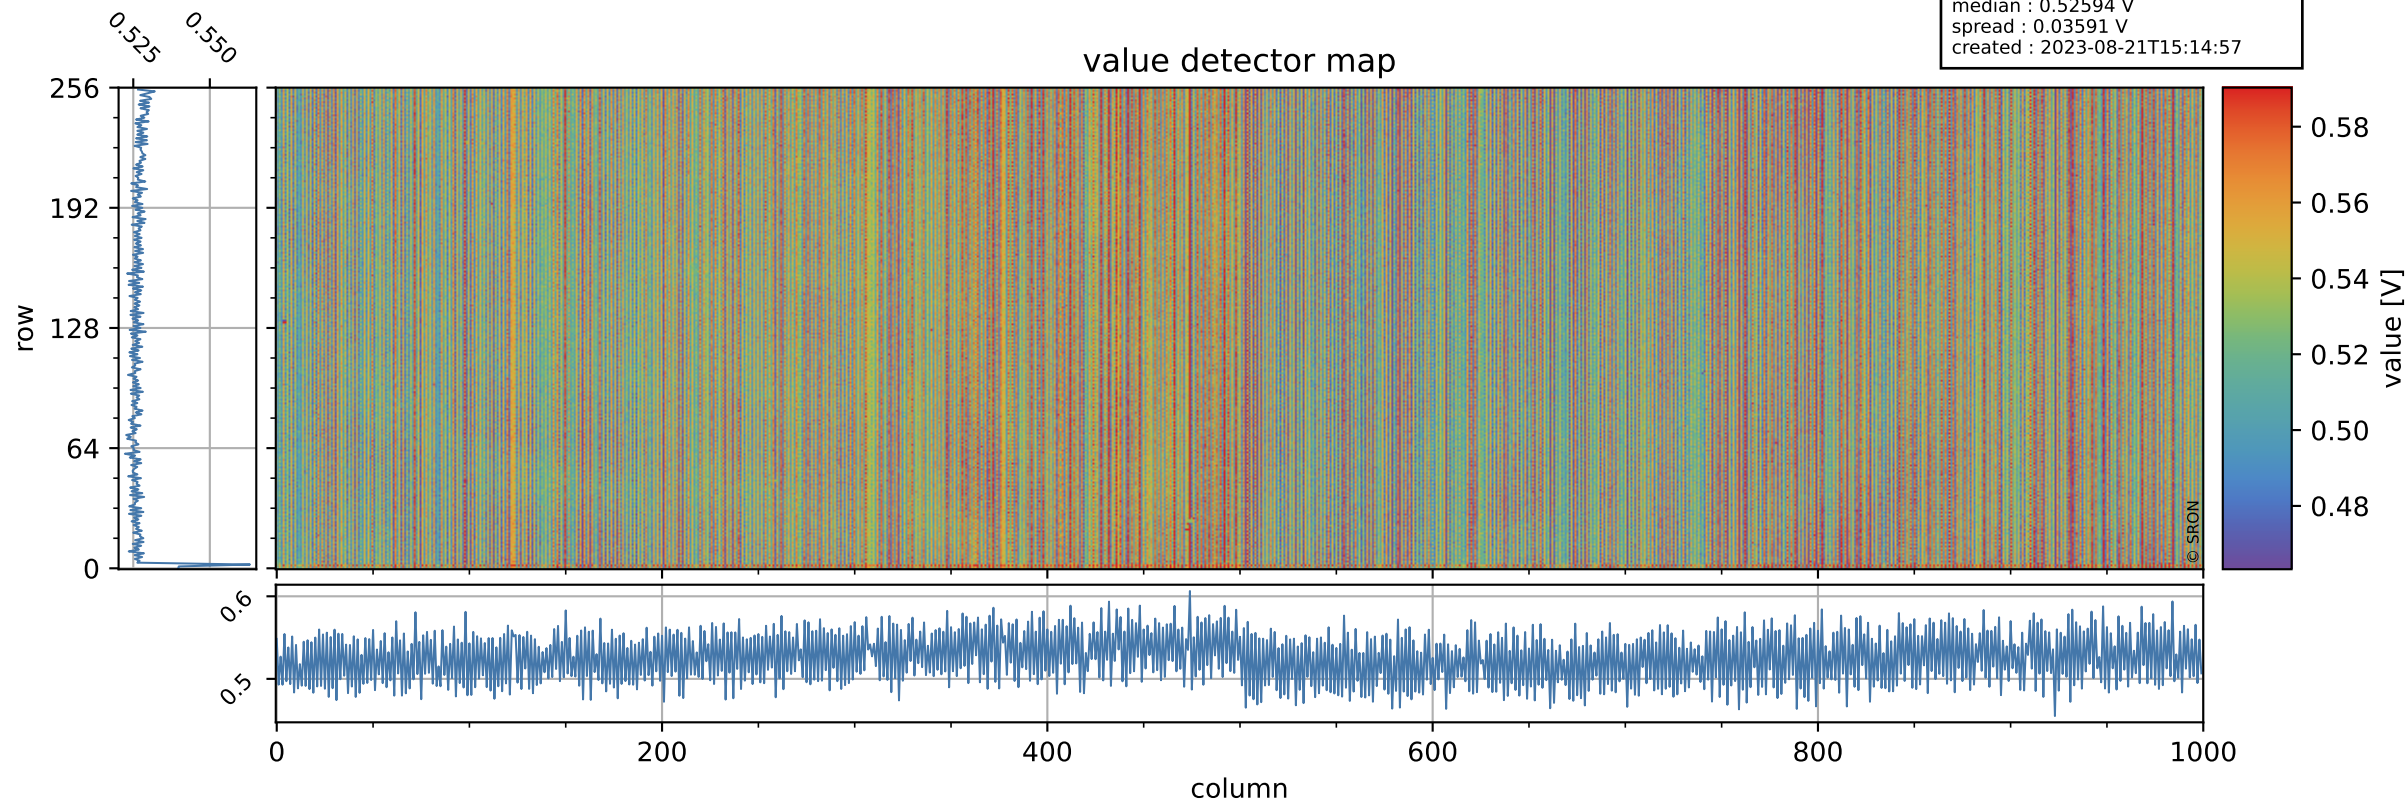

# Tropomi SWIR offset (official)

orbits : 20 in [23272, 23317]  
coverage : 2022-04-10 / 2022-04-13  
median : 0.52594 V  
spread : 0.03591 V  
created : 2023-08-21T15:14:57

## value detector map

# Tropomi SWIR offset (official)

orbits : 20 in [23272, 23317]  
coverage : 2022-04-10 / 2022-04-13  
median : 30.365  $\mu\text{V}$   
spread : 15.126  $\mu\text{V}$   
created : 2023-08-21T15:14:57

# Tropomi SWIR offset (official) ground-tracks of Sentinel-5P

orbits : 20 in [23272, 23317]  
coverage : 2022-04-10 / 2022-04-13  
created : 2023-08-21T15:14:58