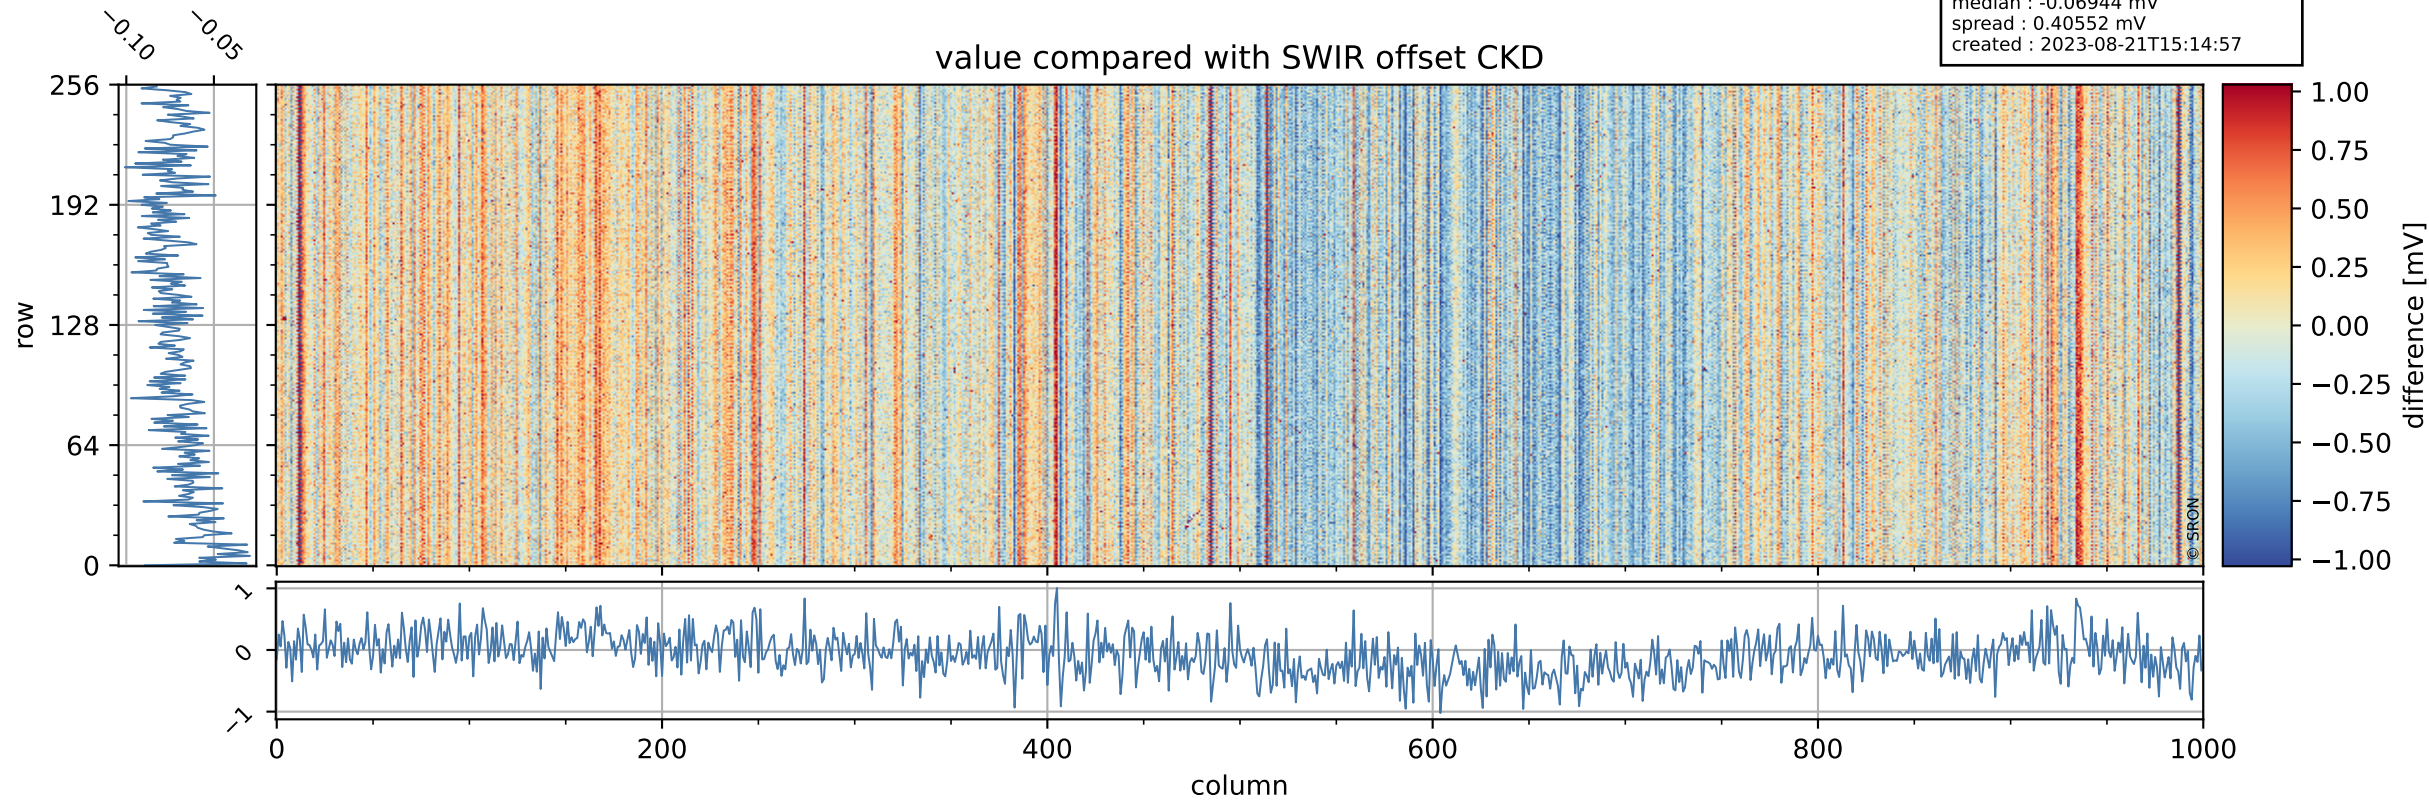

## value detector map

# Tropomi SWIR offset (official)

orbits : 20 in [23272, 23317]  
coverage : 2022-04-10 / 2022-04-13  
median : 30.365  $\mu\text{V}$   
spread : 15.126  $\mu\text{V}$   
created : 2023-08-21T15:14:57

# Tropomi SWIR offset (official)

orbits : 20 in [23272, 23317]  
coverage : 2022-04-10 / 2022-04-13  
median : -0.06944 mV  
spread : 0.40552 mV  
created : 2023-08-21T15:14:57

value compared with SWIR offset CKD

# Tropomi SWIR offset (official) ground-tracks of Sentinel-5P

orbits : 20 in [23272, 23317]  
coverage : 2022-04-10 / 2022-04-13  
created : 2023-08-21T15:14:58