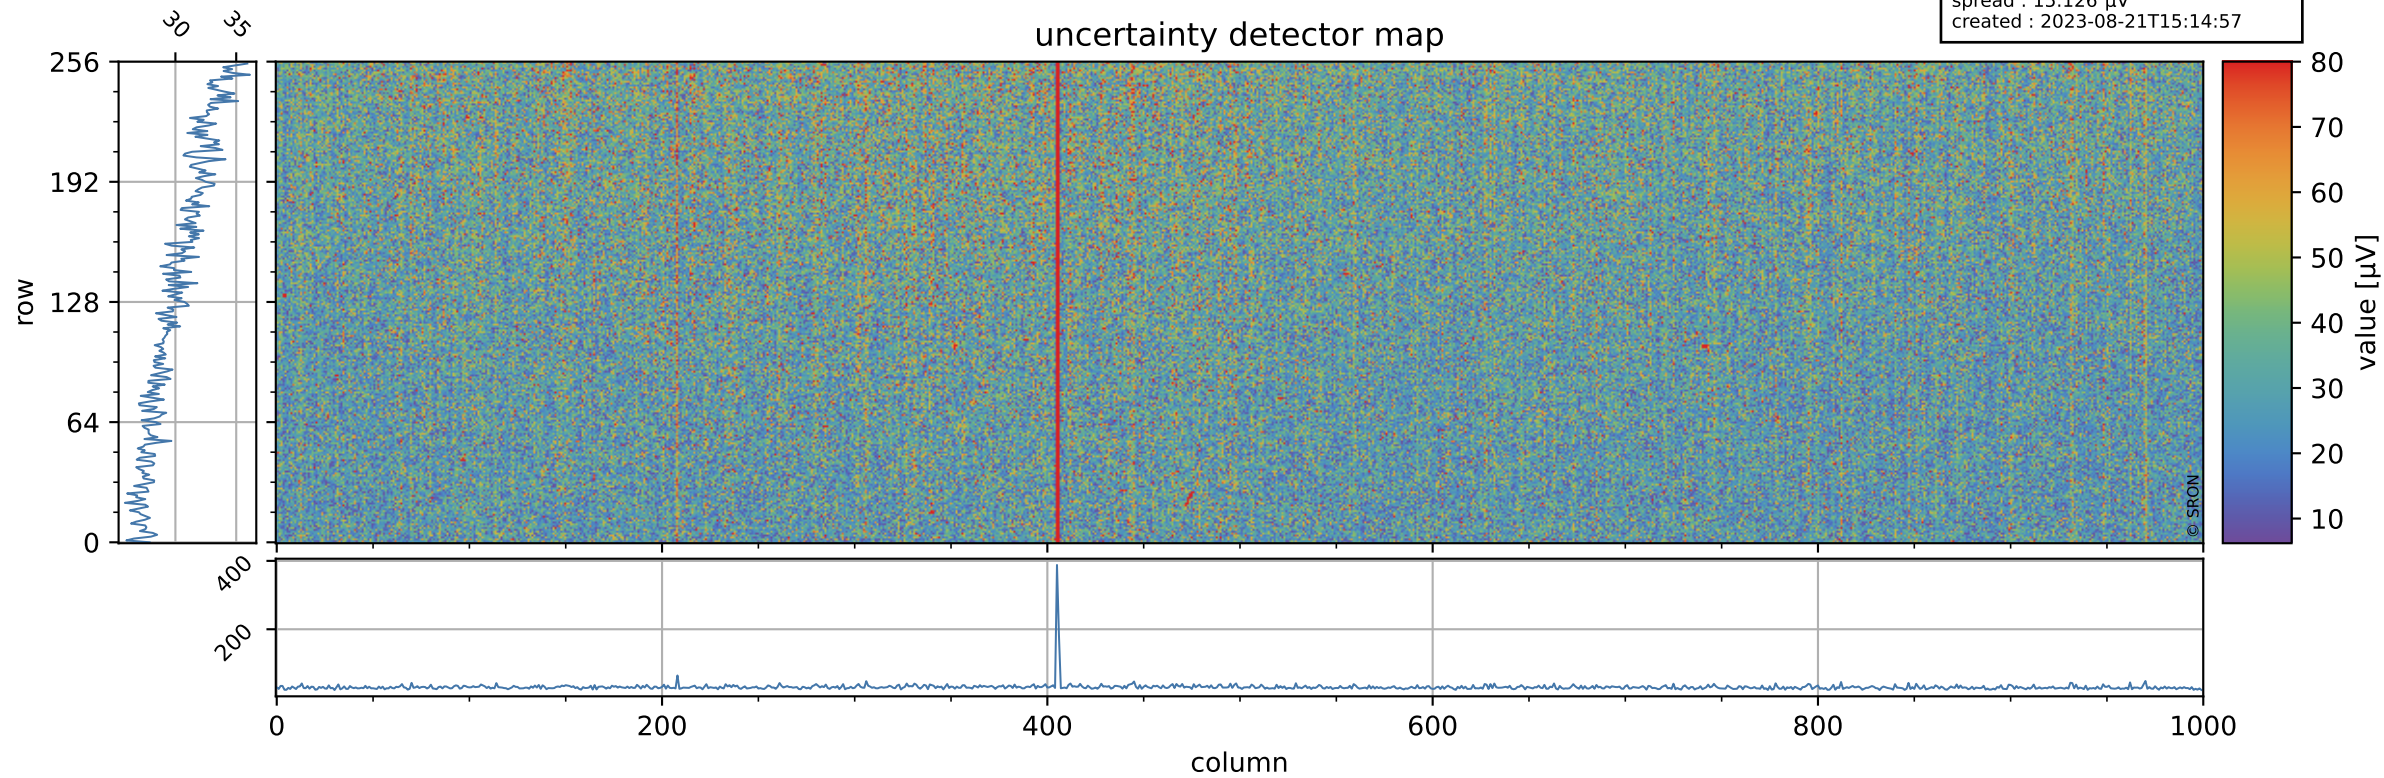

# Tropomi SWIR offset (official)

orbits : 20 in [23272, 23317]  
coverage : 2022-04-10 / 2022-04-13  
median : 0.52594 V  
spread : 0.03591 V  
created : 2023-08-21T15:14:57

## value detector map

# Tropomi SWIR offset (official)

orbits : 20 in [23272, 23317]  
coverage : 2022-04-10 / 2022-04-13  
median : 30.365  $\mu\text{V}$   
spread : 15.126  $\mu\text{V}$   
created : 2023-08-21T15:14:57

# Tropomi SWIR offset (official) ground-tracks of Sentinel-5P

orbits : 20 in [23272, 23317]  
coverage : 2022-04-10 / 2022-04-13  
created : 2023-08-21T15:14:58