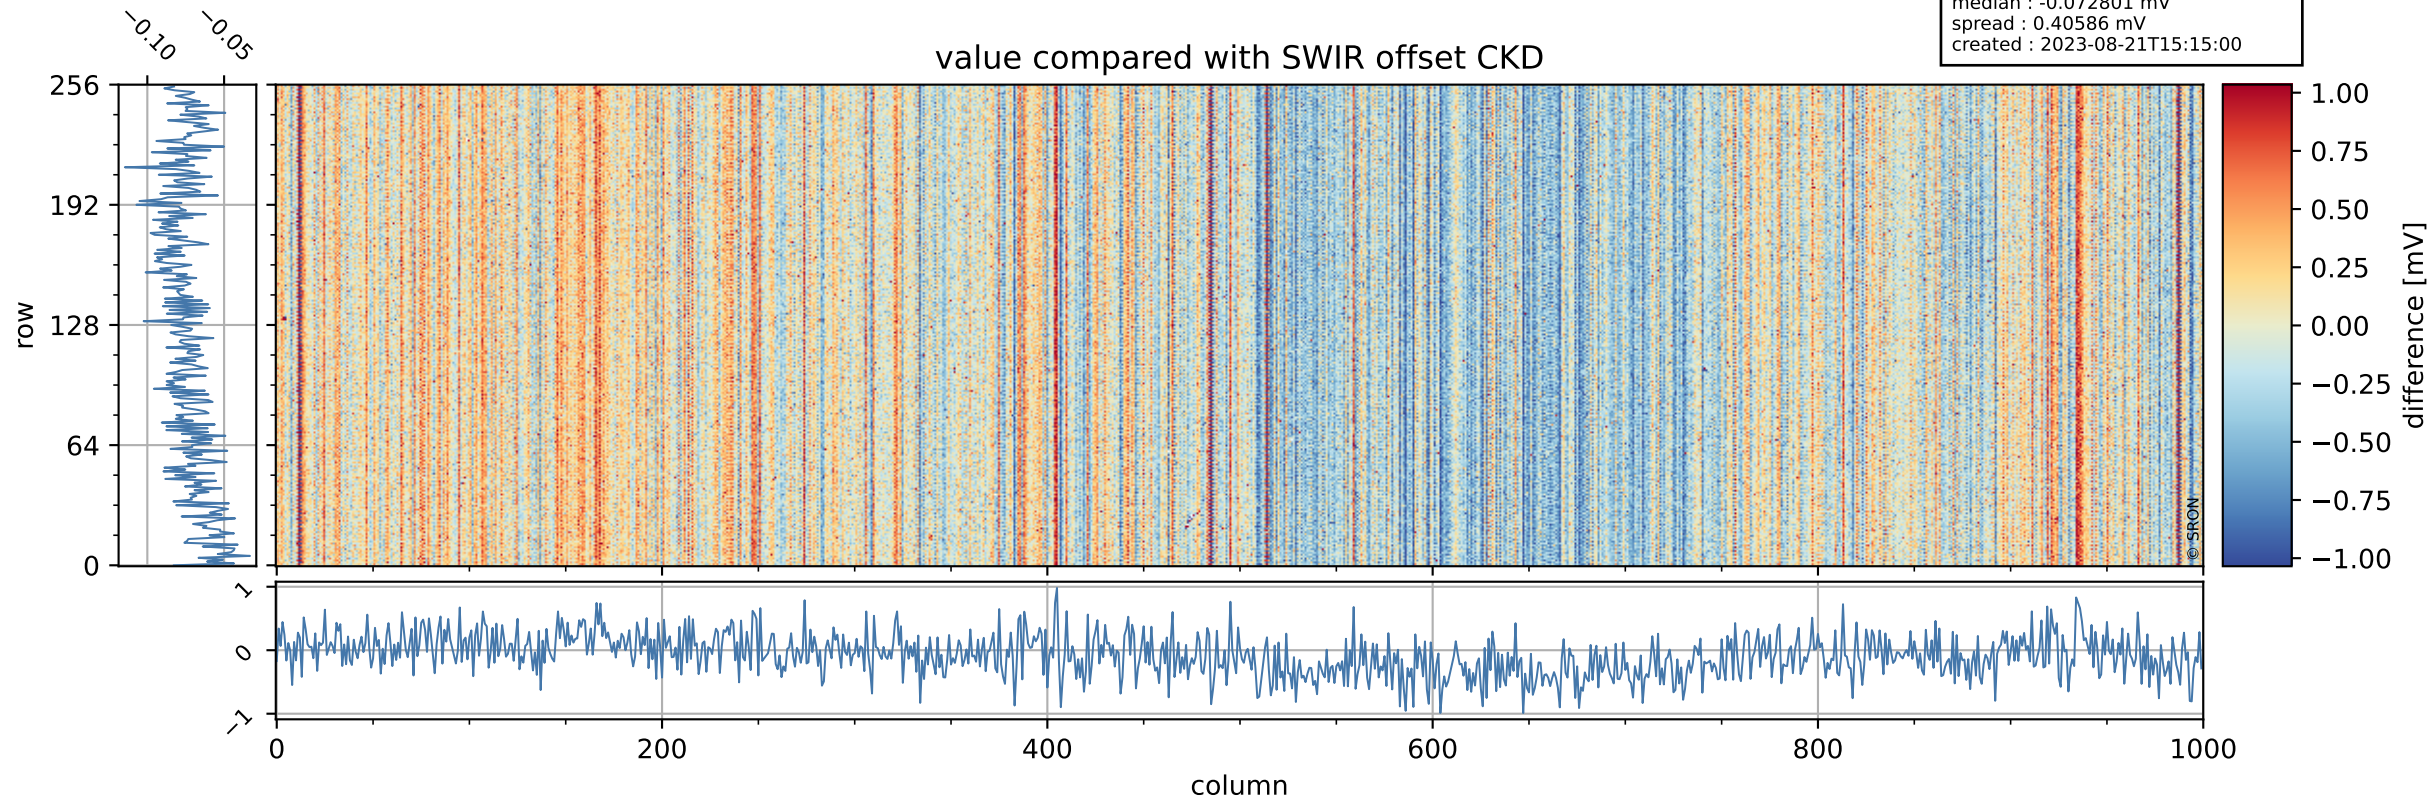

Tropomi SWIR offset (official)

orbits : 19 in [23287, 23332]
coverage : 2022-04-11 / 2022-04-14
median : 0.52594 V
spread : 0.03591 V
created : 2023-08-21T15:15:00

value detector map

Tropomi SWIR offset (official)

orbits : 19 in [23287, 23332]
coverage : 2022-04-11 / 2022-04-14
median : 30.278 μV
spread : 15.043 μV
created : 2023-08-21T15:15:00

Tropomi SWIR offset (official)

orbits : 19 in [23287, 23332]
coverage : 2022-04-11 / 2022-04-14
median : -0.072801 mV
spread : 0.40586 mV
created : 2023-08-21T15:15:00

value compared with SWIR offset CKD

Tropomi SWIR offset (official) ground-tracks of Sentinel-5P

orbits : 19 in [23287, 23332]
coverage : 2022-04-11 / 2022-04-14
created : 2023-08-21T15:15:01

Tropomi SWIR offset (official)

orbits : [2827, 23332]
coverage : 2018-04-30 / 2022-04-14
created : 2023-08-21T15:15:02

trend of detector median & temperatures