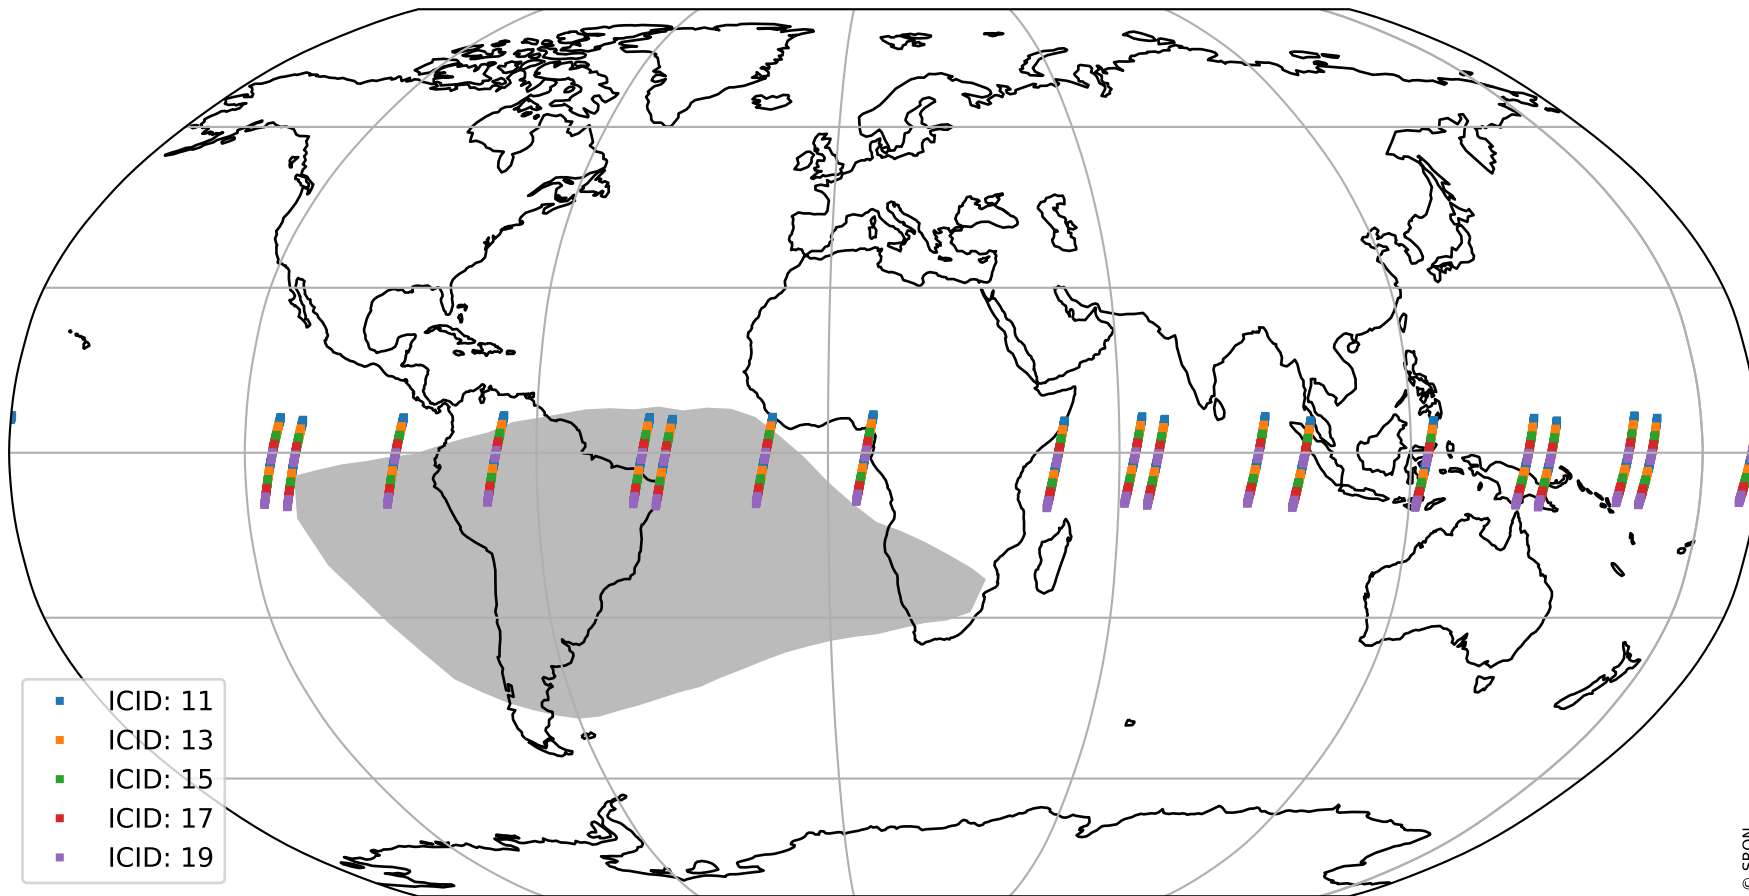

Tropomi SWIR offset (official)

orbits : 19 in [23287, 23332]
coverage : 2022-04-11 / 2022-04-14
median : 0.52594 V
spread : 0.03591 V
created : 2023-08-21T15:15:00

value detector map

Tropomi SWIR offset (official)

orbits : 19 in [23287, 23332]
coverage : 2022-04-11 / 2022-04-14
median : 30.278 μV
spread : 15.043 μV
created : 2023-08-21T15:15:00

Tropomi SWIR offset (official)

orbits : 19 in [23287, 23332]
coverage : 2022-04-11 / 2022-04-14
median : -0.072801 mV
spread : 0.40586 mV
created : 2023-08-21T15:15:00

value compared with SWIR offset CKD

Tropomi SWIR offset (official) ground-tracks of Sentinel-5P

orbits : 19 in [23287, 23332]
coverage : 2022-04-11 / 2022-04-14
created : 2023-08-21T15:15:01

Tropomi SWIR offset (official)

orbits : [2827, 23332]
coverage : 2018-04-30 / 2022-04-14
created : 2023-08-21T15:15:02

trend of detector median & temperatures