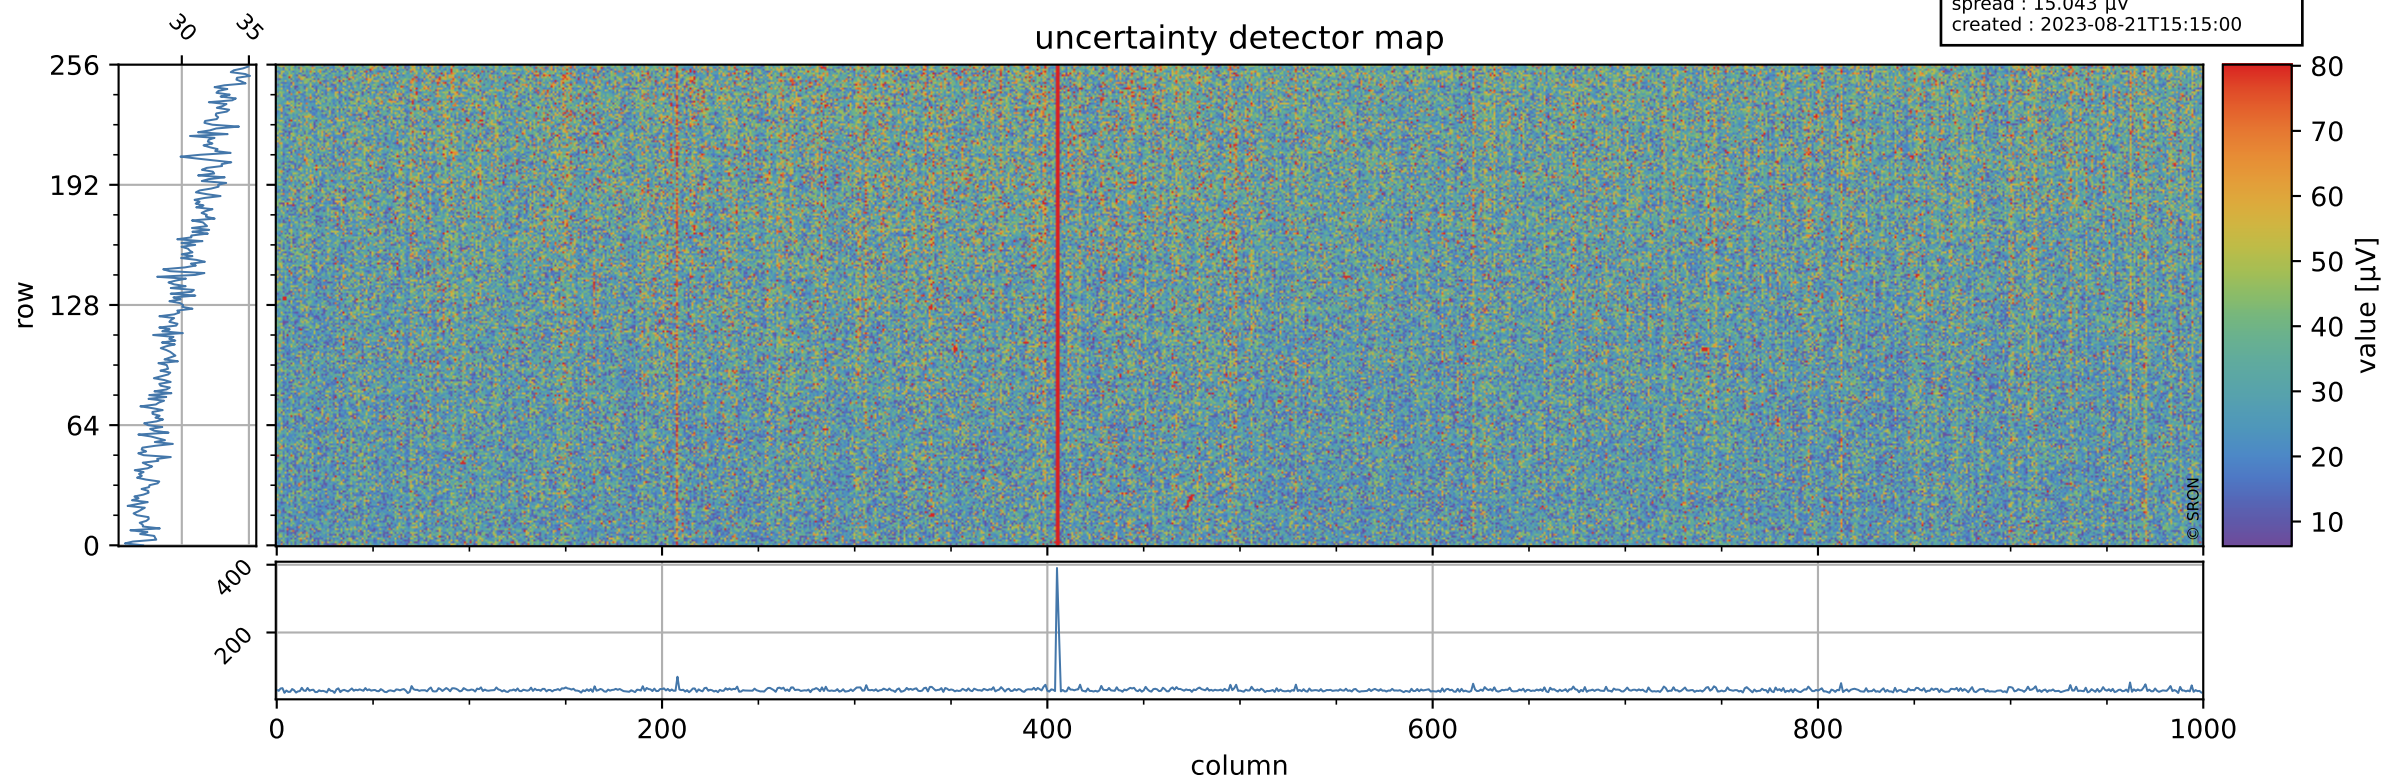

Tropomi SWIR offset (official)

orbits : 19 in [23287, 23332]
coverage : 2022-04-11 / 2022-04-14
median : 0.52594 V
spread : 0.03591 V
created : 2023-08-21T15:15:00

value detector map

Tropomi SWIR offset (official)

orbits : 19 in [23287, 23332]
coverage : 2022-04-11 / 2022-04-14
median : 30.278 μV
spread : 15.043 μV
created : 2023-08-21T15:15:00

Tropomi SWIR offset (official)

orbits : 19 in [23287, 23332]
coverage : 2022-04-11 / 2022-04-14
median : -0.072801 mV
spread : 0.40586 mV
created : 2023-08-21T15:15:00

value compared with SWIR offset CKD

Tropomi SWIR offset (official) ground-tracks of Sentinel-5P

orbits : 19 in [23287, 23332]
coverage : 2022-04-11 / 2022-04-14
created : 2023-08-21T15:15:01

Tropomi SWIR offset (official)

orbits : [2827, 23332]
coverage : 2018-04-30 / 2022-04-14
created : 2023-08-21T15:15:02

trend of detector median & temperatures