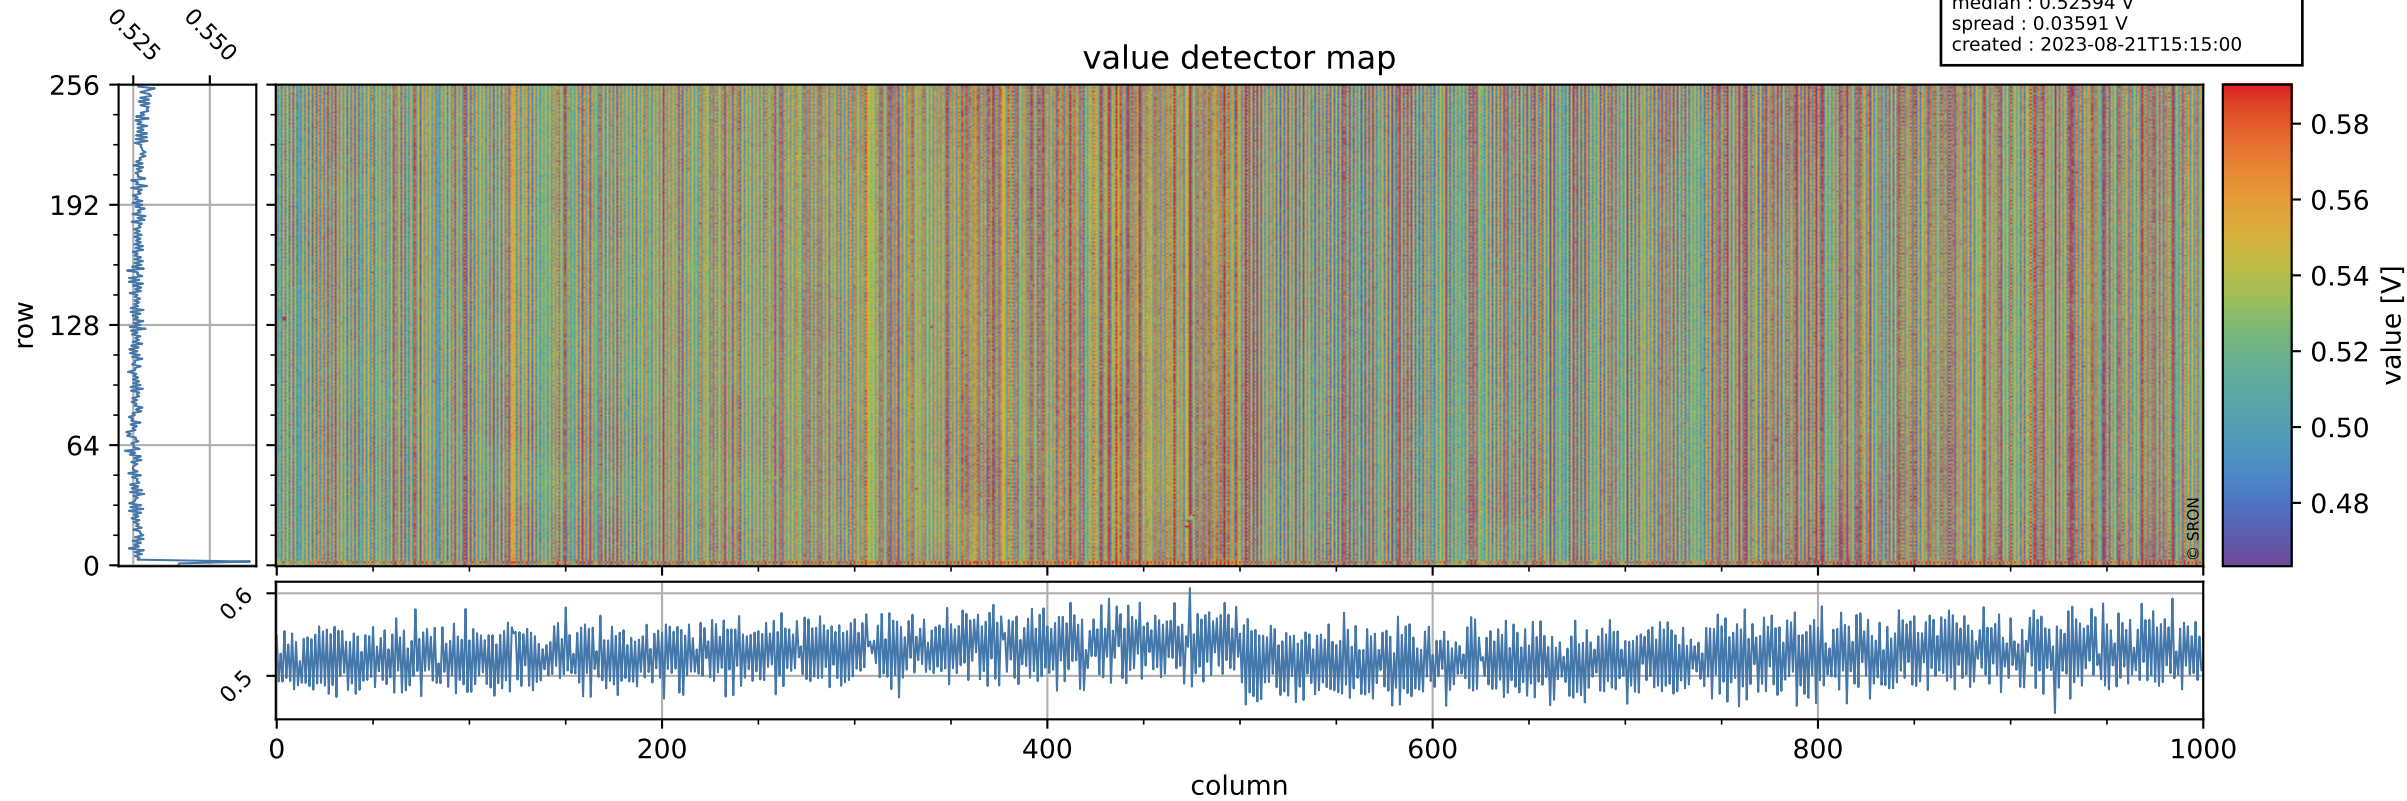

Tropomi SWIR offset (official)

orbits : 19 in [23287, 23332]
coverage : 2022-04-11 / 2022-04-14
median : 0.52594 V
spread : 0.03591 V
created : 2023-08-21T15:15:00

value detector map

Tropomi SWIR offset (official)

orbits : 19 in [23287, 23332]
coverage : 2022-04-11 / 2022-04-14
median : 30.278 μV
spread : 15.043 μV
created : 2023-08-21T15:15:00

Tropomi SWIR offset (official)

orbits : 19 in [23287, 23332]
coverage : 2022-04-11 / 2022-04-14
median : -0.072801 mV
spread : 0.40586 mV
created : 2023-08-21T15:15:00

value compared with SWIR offset CKD

Tropomi SWIR offset (official) ground-tracks of Sentinel-5P

orbits : 19 in [23287, 23332]
coverage : 2022-04-11 / 2022-04-14
created : 2023-08-21T15:15:01

Tropomi SWIR offset (official)

orbits : [2827, 23332]
coverage : 2018-04-30 / 2022-04-14
created : 2023-08-21T15:15:02

trend of detector median & temperatures