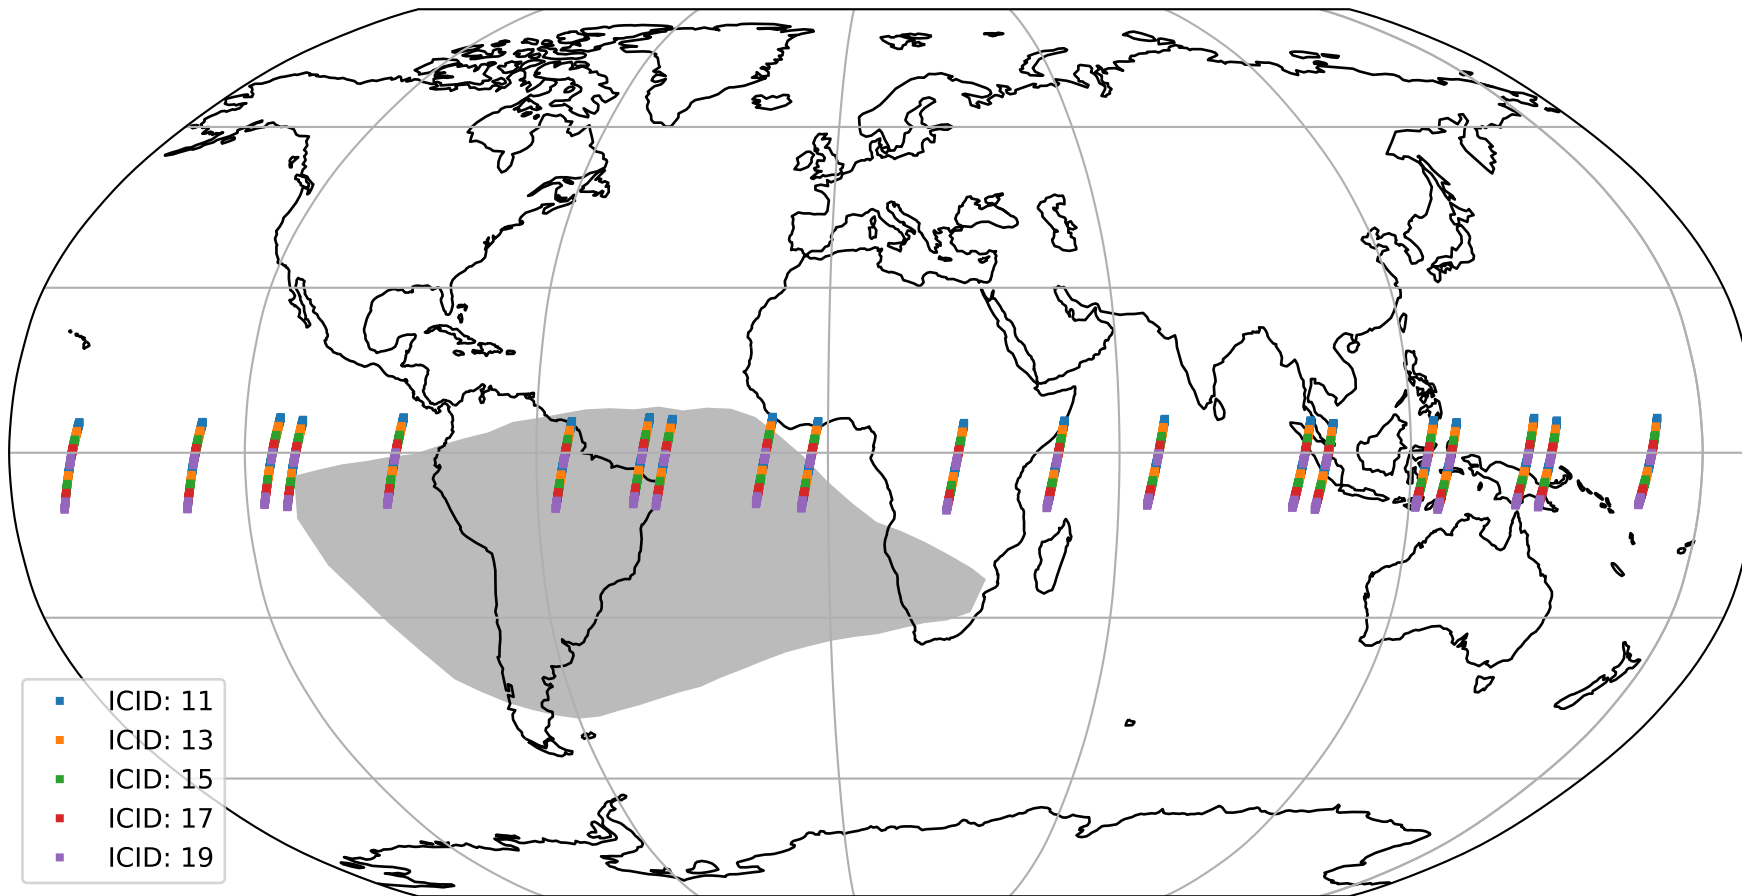

# Tropomi SWIR offset (official)

orbits : 20 in [23302, 23347]  
coverage : 2022-04-13 / 2022-04-15  
median : 30.354  $\mu\text{V}$   
spread : 15.154  $\mu\text{V}$   
created : 2023-08-21T15:15:04

# Tropomi SWIR offset (official)

orbits : 20 in [23302, 23347]  
coverage : 2022-04-13 / 2022-04-15  
median : -0.071816 mV  
spread : 0.40797 mV  
created : 2023-08-21T15:15:04

value compared with SWIR offset CKD

# Tropomi SWIR offset (official) ground-tracks of Sentinel-5P

orbits : 20 in [23302, 23347]  
coverage : 2022-04-13 / 2022-04-15  
created : 2023-08-21T15:15:04

# Tropomi SWIR offset (official)

orbits : [2827, 23347]  
coverage : 2018-04-30 / 2022-04-15  
created : 2023-08-21T15:15:05