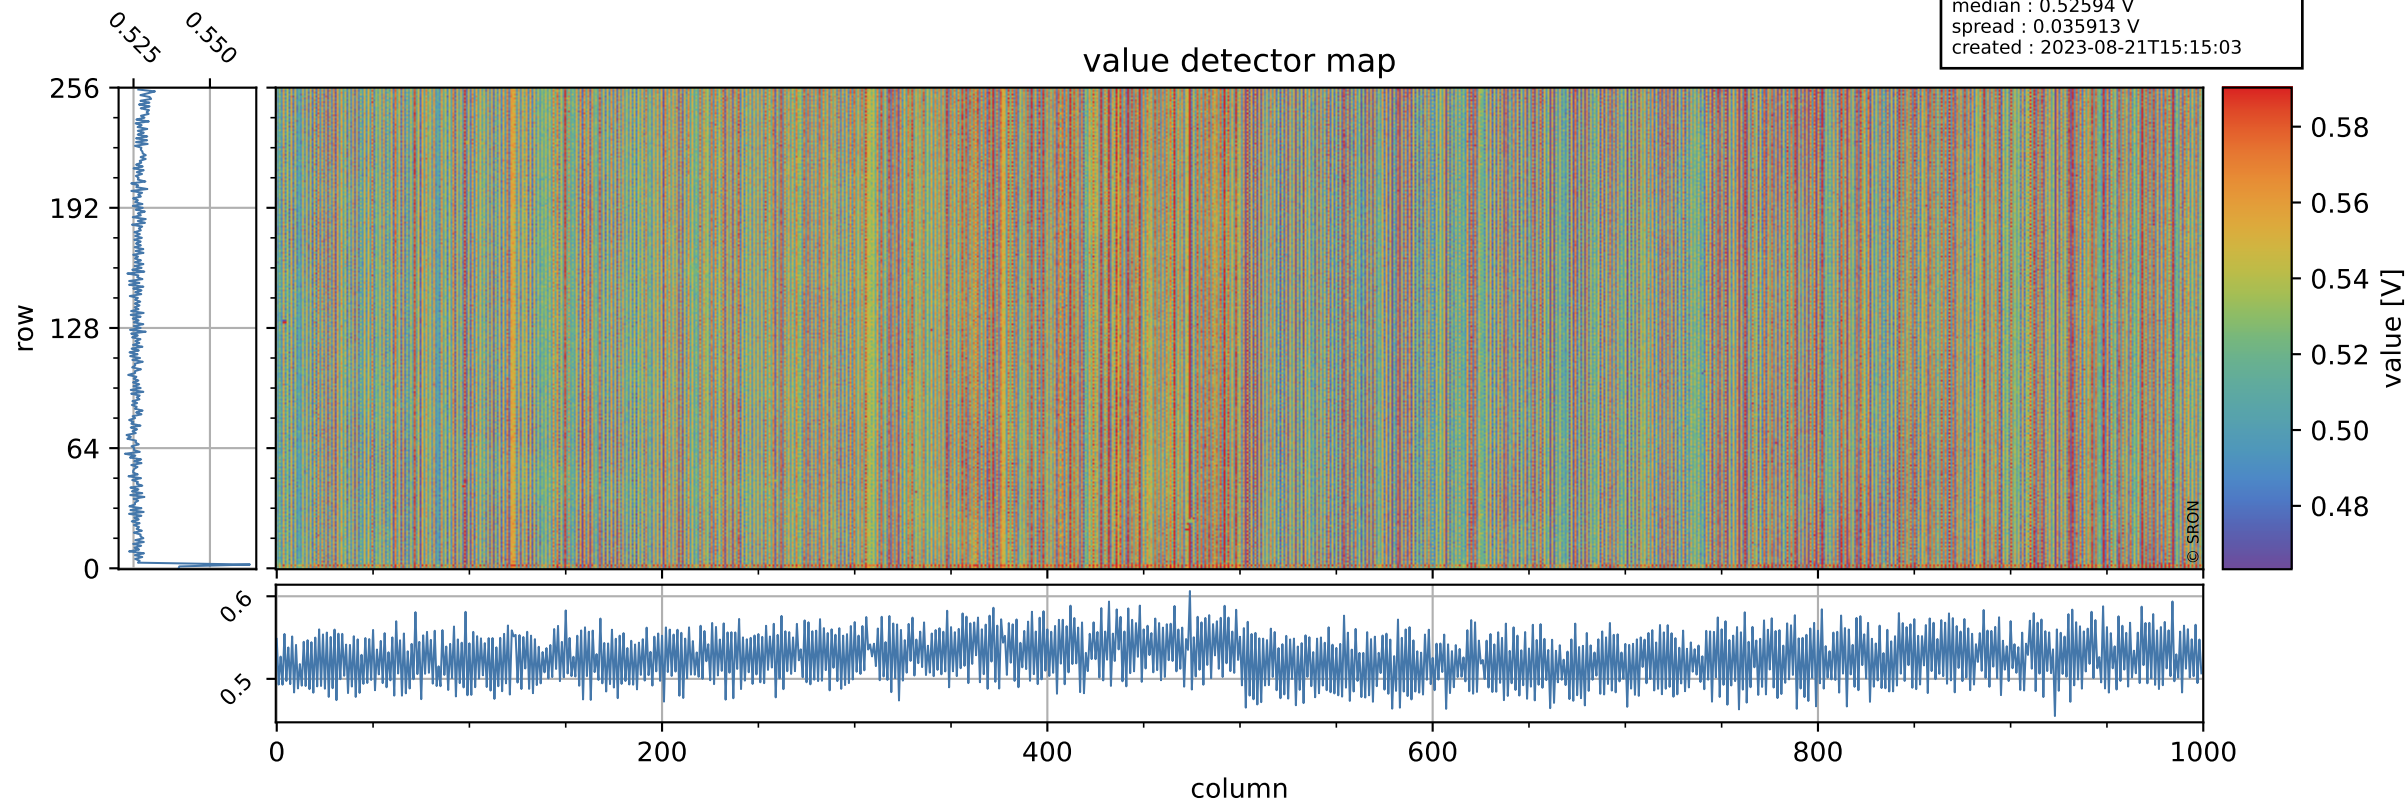

# Tropomi SWIR offset (official)

orbits : 20 in [23302, 23347]  
coverage : 2022-04-13 / 2022-04-15  
median : 0.52594 V  
spread : 0.035913 V  
created : 2023-08-21T15:15:03

## value detector map

# Tropomi SWIR offset (official)

orbits : 20 in [23302, 23347]  
coverage : 2022-04-13 / 2022-04-15  
median : 30.354  $\mu\text{V}$   
spread : 15.154  $\mu\text{V}$   
created : 2023-08-21T15:15:04

# Tropomi SWIR offset (official) ground-tracks of Sentinel-5P

orbits : 20 in [23302, 23347]  
coverage : 2022-04-13 / 2022-04-15  
created : 2023-08-21T15:15:04