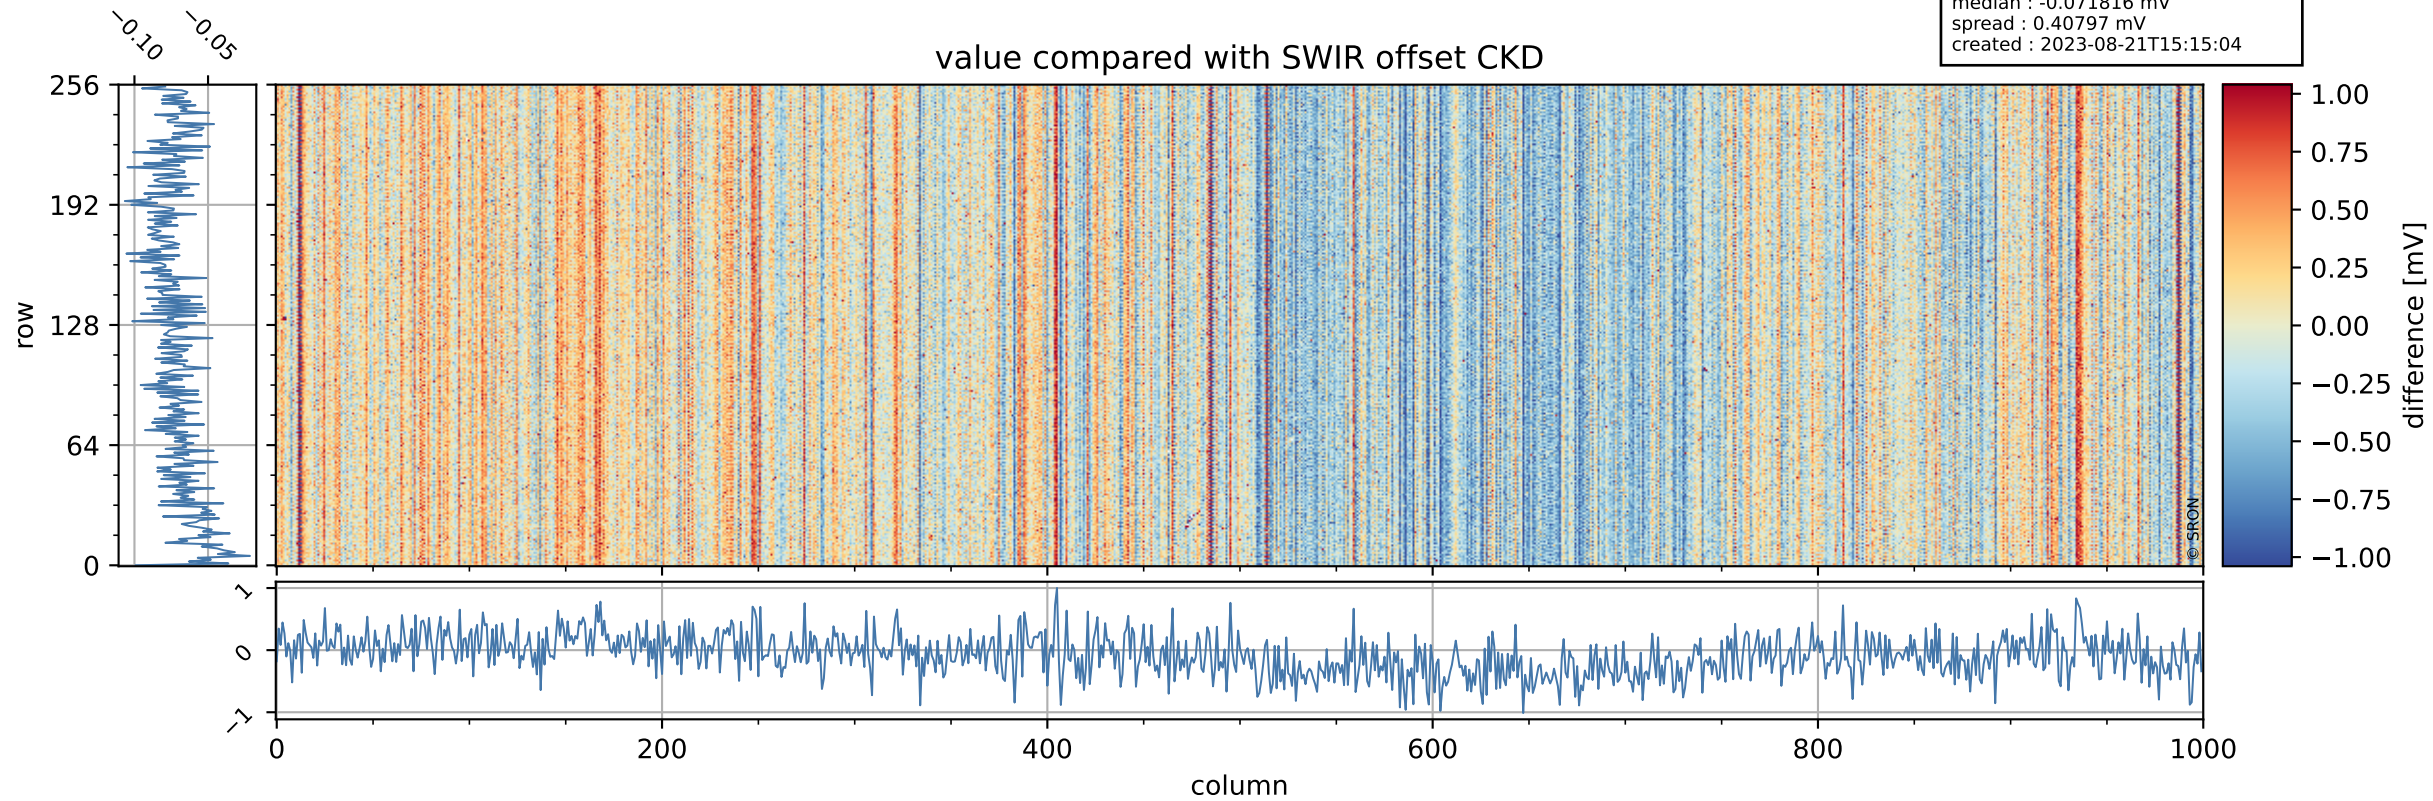

## value detector map

# Tropomi SWIR offset (official)

orbits : 20 in [23302, 23347]  
coverage : 2022-04-13 / 2022-04-15  
median : 30.354  $\mu\text{V}$   
spread : 15.154  $\mu\text{V}$   
created : 2023-08-21T15:15:04

# Tropomi SWIR offset (official)

orbits : 20 in [23302, 23347]  
coverage : 2022-04-13 / 2022-04-15  
median : -0.071816 mV  
spread : 0.40797 mV  
created : 2023-08-21T15:15:04

value compared with SWIR offset CKD

# Tropomi SWIR offset (official) ground-tracks of Sentinel-5P

orbits : 20 in [23302, 23347]  
coverage : 2022-04-13 / 2022-04-15  
created : 2023-08-21T15:15:04