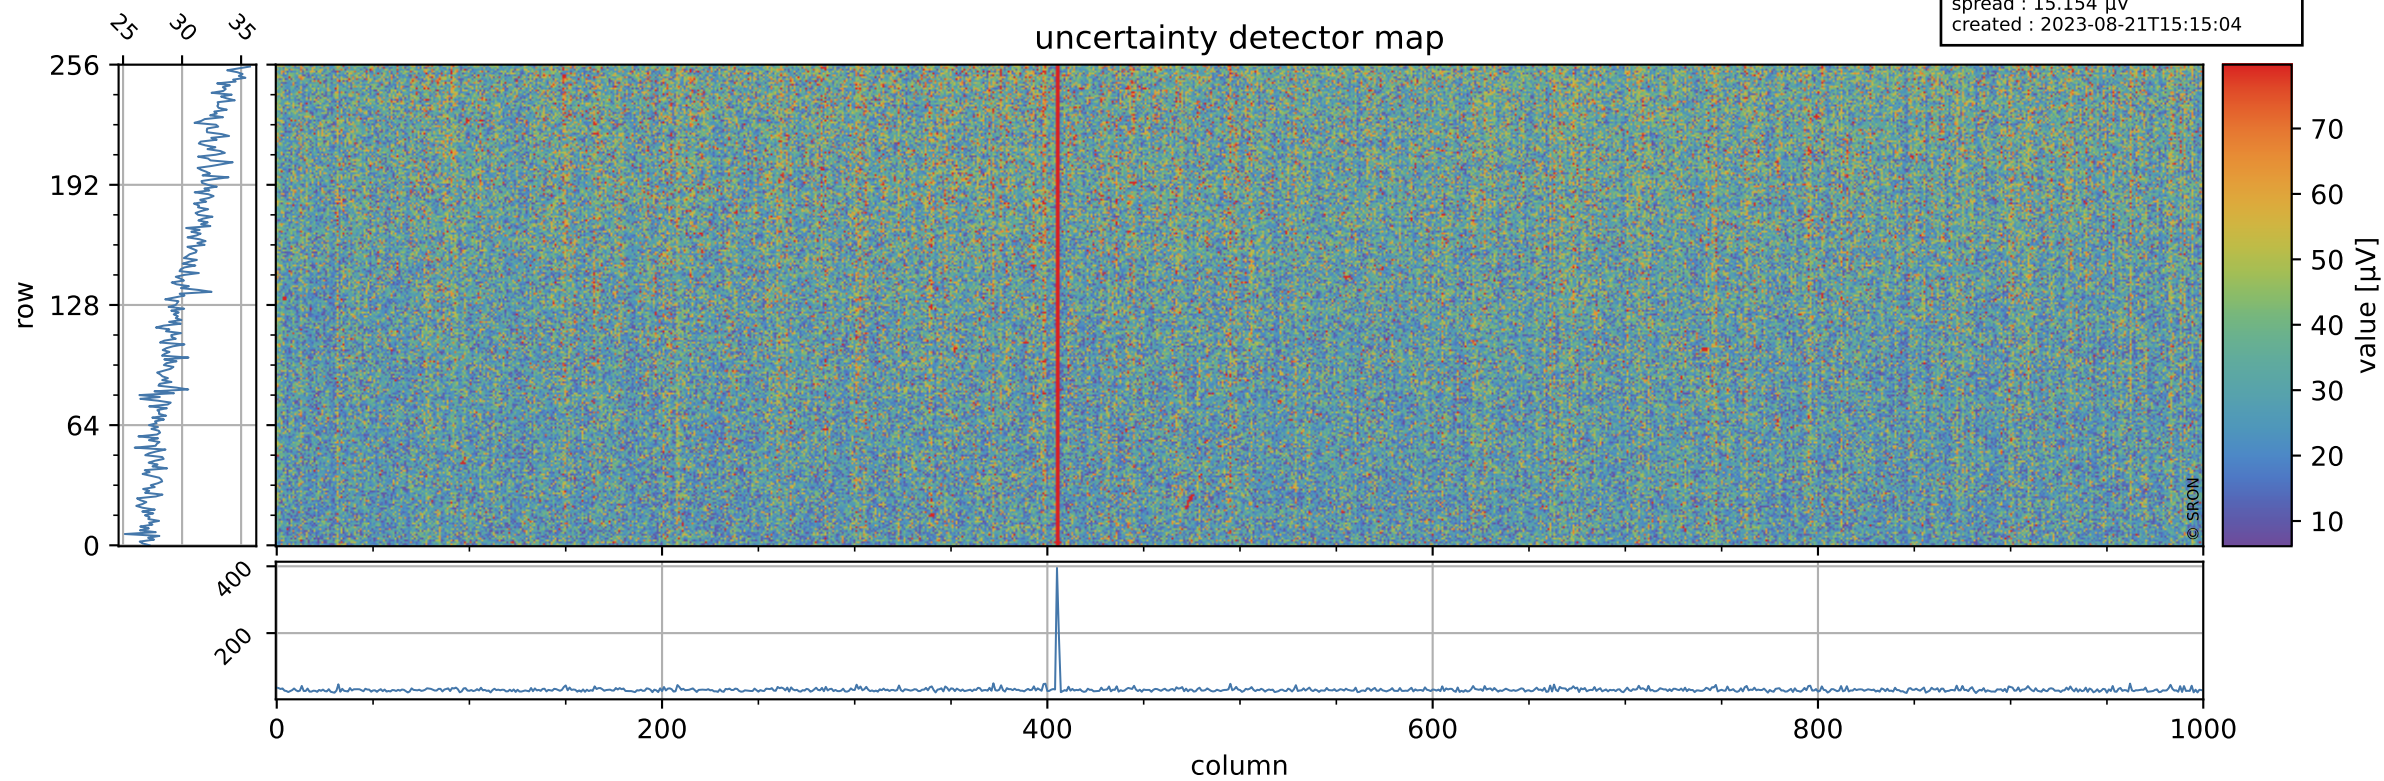

# Tropomi SWIR offset (official)

orbits : 20 in [23302, 23347]  
coverage : 2022-04-13 / 2022-04-15  
median : 0.52594 V  
spread : 0.035913 V  
created : 2023-08-21T15:15:03

## value detector map

# Tropomi SWIR offset (official)

orbits : 20 in [23302, 23347]  
coverage : 2022-04-13 / 2022-04-15  
median : 30.354  $\mu\text{V}$   
spread : 15.154  $\mu\text{V}$   
created : 2023-08-21T15:15:04

# Tropomi SWIR offset (official) ground-tracks of Sentinel-5P

orbits : 20 in [23302, 23347]  
coverage : 2022-04-13 / 2022-04-15  
created : 2023-08-21T15:15:04