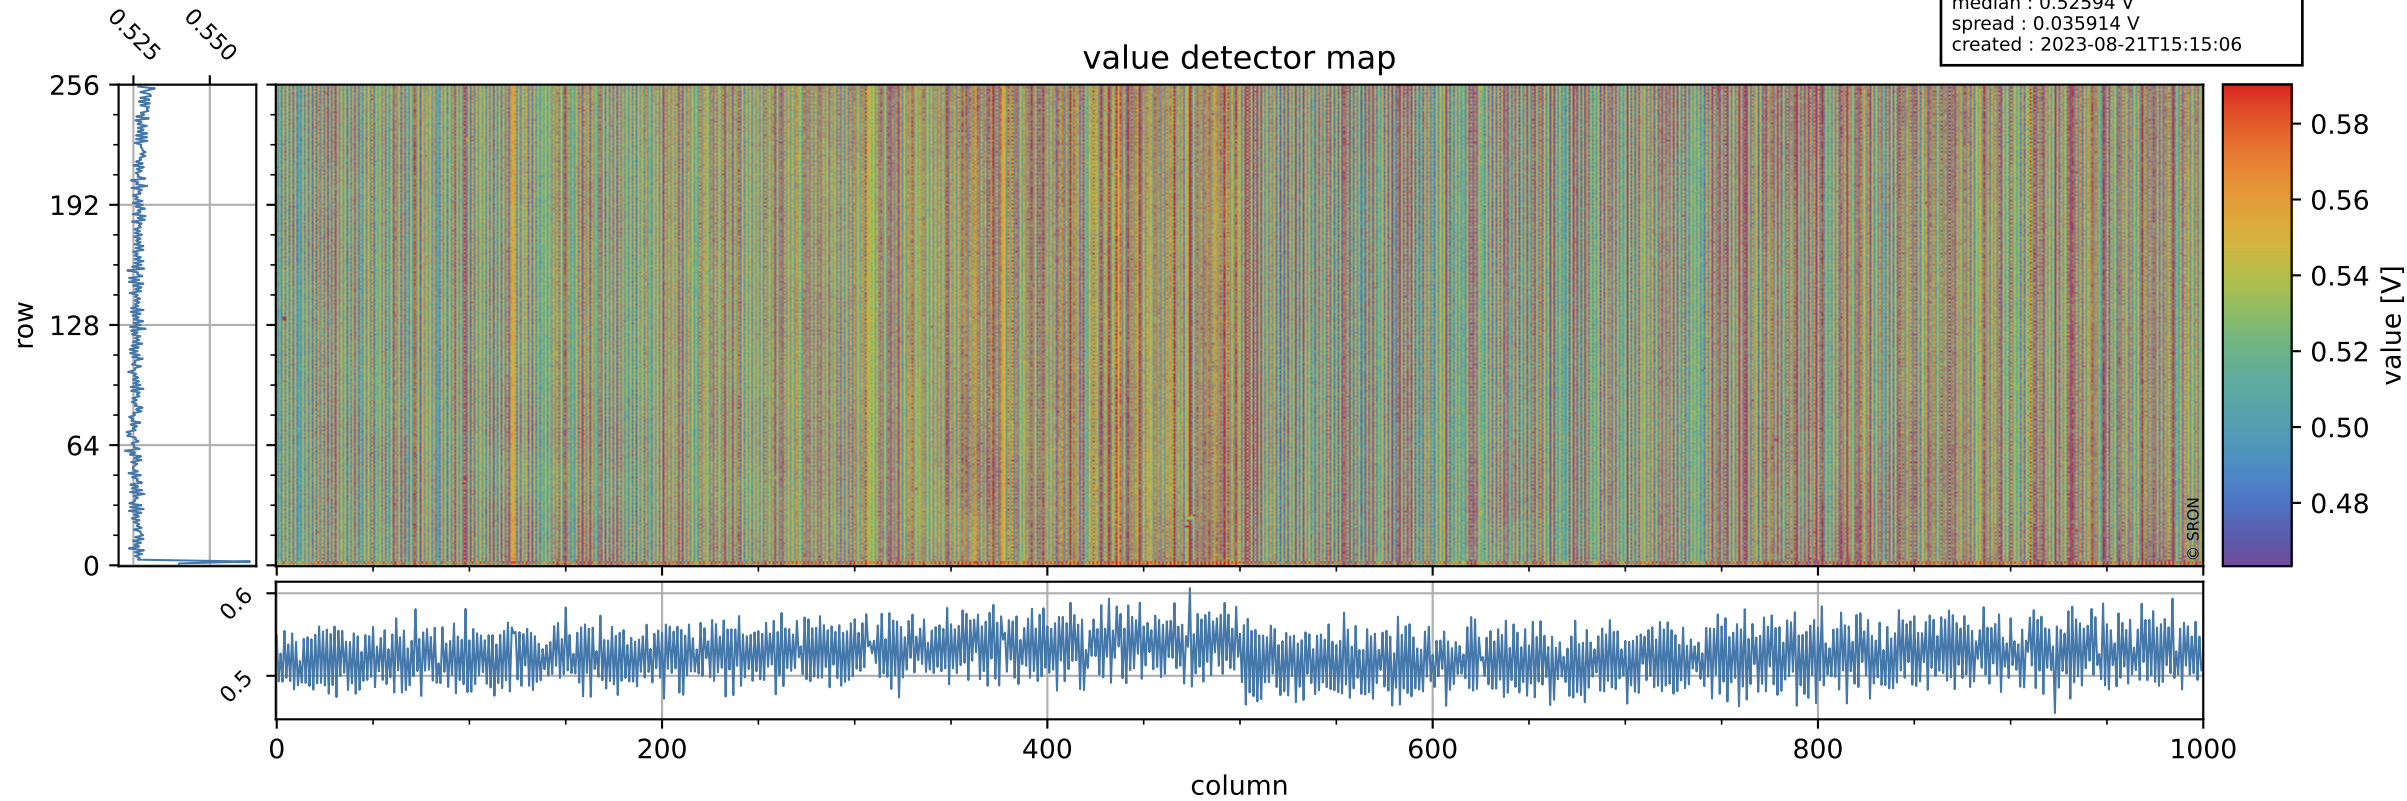

# Tropomi SWIR offset (official)

orbits : 19 in [23317, 23362]  
coverage : 2022-04-14 / 2022-04-17  
median : 0.52594 V  
spread : 0.035914 V  
created : 2023-08-21T15:15:06

## value detector map

# Tropomi SWIR offset (official)

orbits : 19 in [23317, 23362]  
coverage : 2022-04-14 / 2022-04-17  
median : 30.028  $\mu\text{V}$   
spread : 15.057  $\mu\text{V}$   
created : 2023-08-21T15:15:07

# Tropomi SWIR offset (official) ground-tracks of Sentinel-5P

orbits : 19 in [23317, 23362]  
coverage : 2022-04-14 / 2022-04-17  
created : 2023-08-21T15:15:07