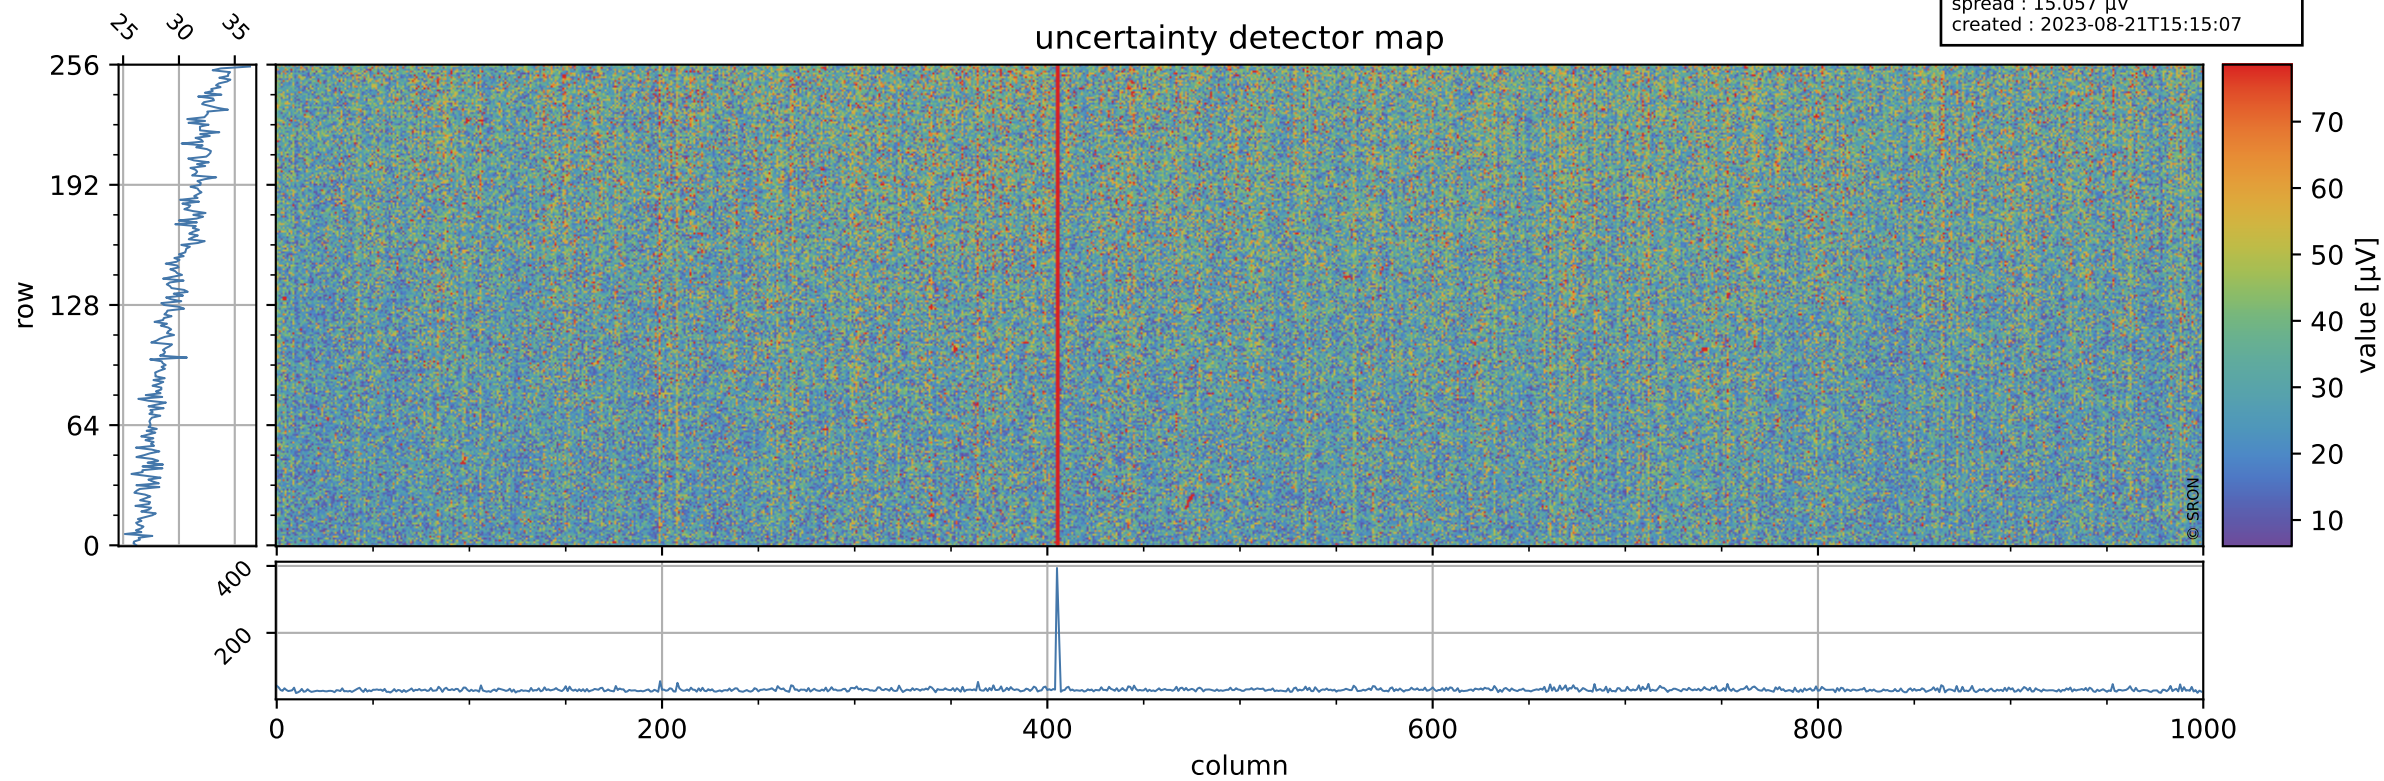

# Tropomi SWIR offset (official)

orbits : 19 in [23317, 23362]  
coverage : 2022-04-14 / 2022-04-17  
median : 0.52594 V  
spread : 0.035914 V  
created : 2023-08-21T15:15:06

## value detector map

# Tropomi SWIR offset (official)

orbits : 19 in [23317, 23362]  
coverage : 2022-04-14 / 2022-04-17  
median : 30.028  $\mu\text{V}$   
spread : 15.057  $\mu\text{V}$   
created : 2023-08-21T15:15:07

# Tropomi SWIR offset (official) ground-tracks of Sentinel-5P

orbits : 19 in [23317, 23362]  
coverage : 2022-04-14 / 2022-04-17  
created : 2023-08-21T15:15:07