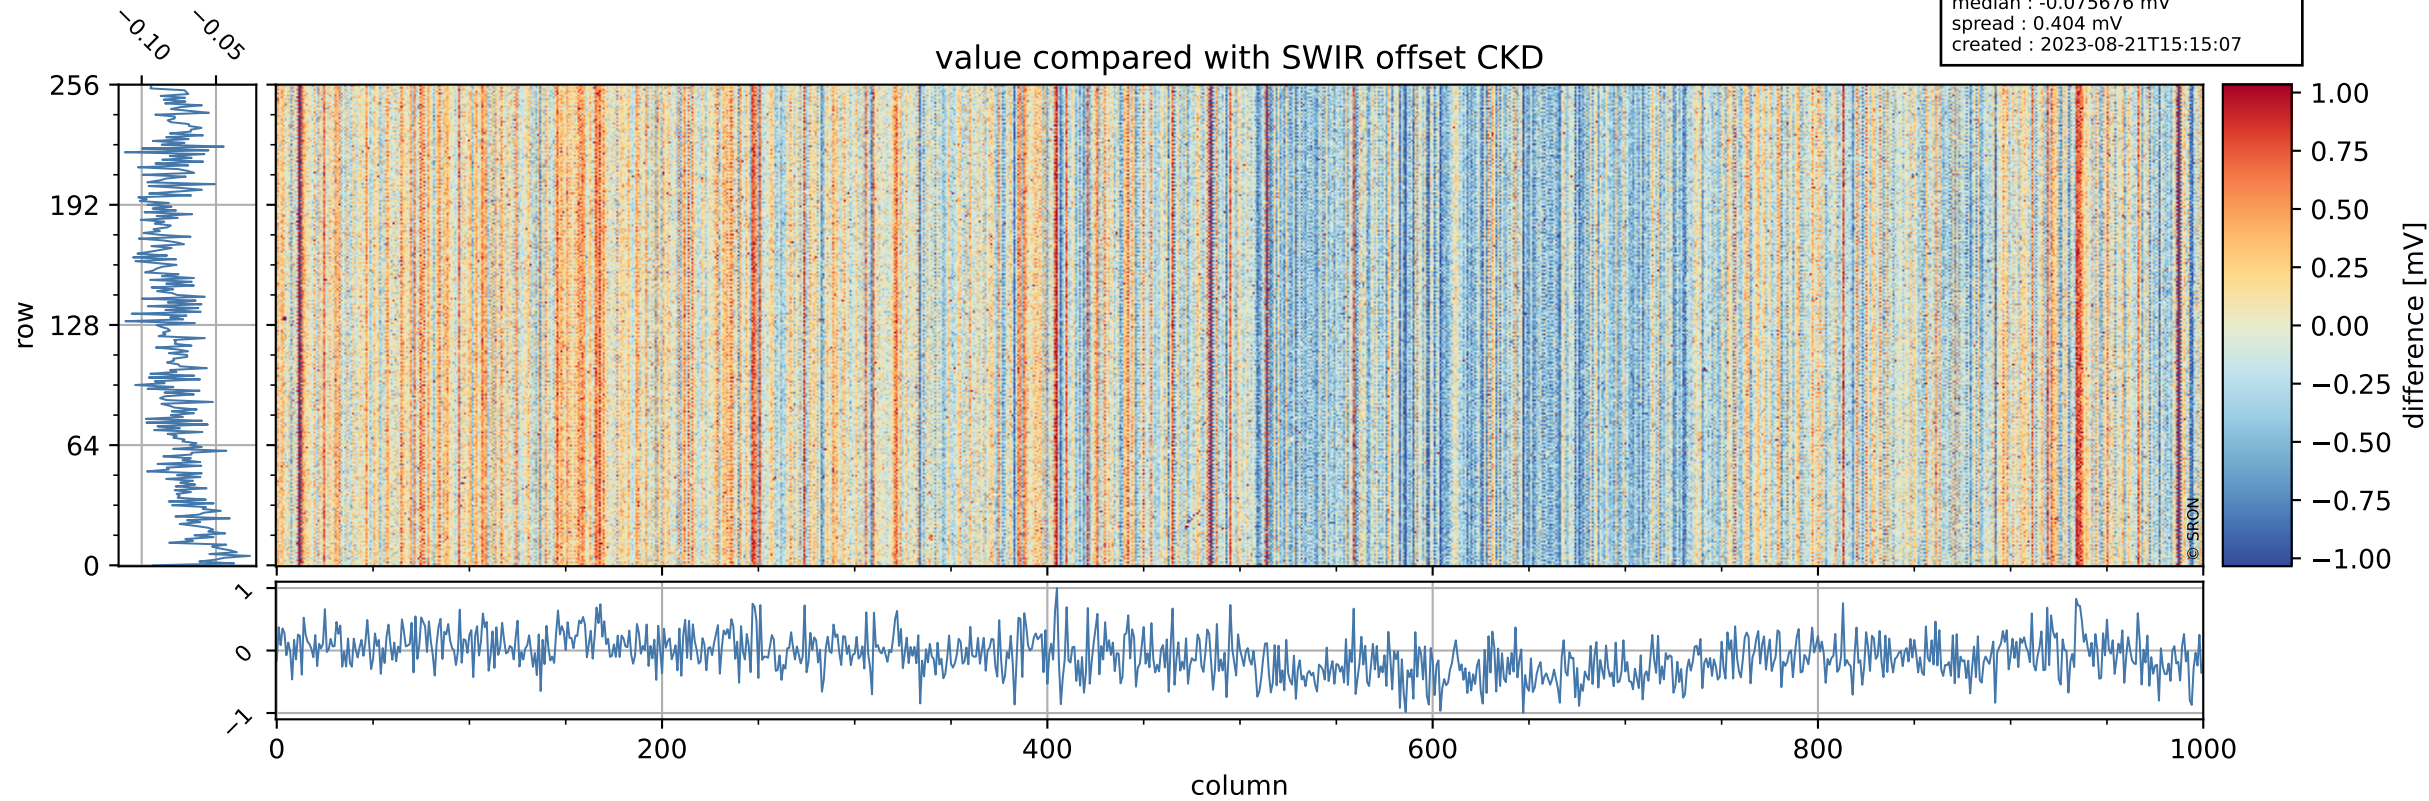

## value detector map

# Tropomi SWIR offset (official)

orbits : 19 in [23317, 23362]  
coverage : 2022-04-14 / 2022-04-17  
median : 30.028  $\mu\text{V}$   
spread : 15.057  $\mu\text{V}$   
created : 2023-08-21T15:15:07

# Tropomi SWIR offset (official)

orbits : 19 in [23317, 23362]  
coverage : 2022-04-14 / 2022-04-17  
median : -0.075676 mV  
spread : 0.404 mV  
created : 2023-08-21T15:15:07

value compared with SWIR offset CKD

# Tropomi SWIR offset (official) ground-tracks of Sentinel-5P

orbits : 19 in [23317, 23362]  
coverage : 2022-04-14 / 2022-04-17  
created : 2023-08-21T15:15:07