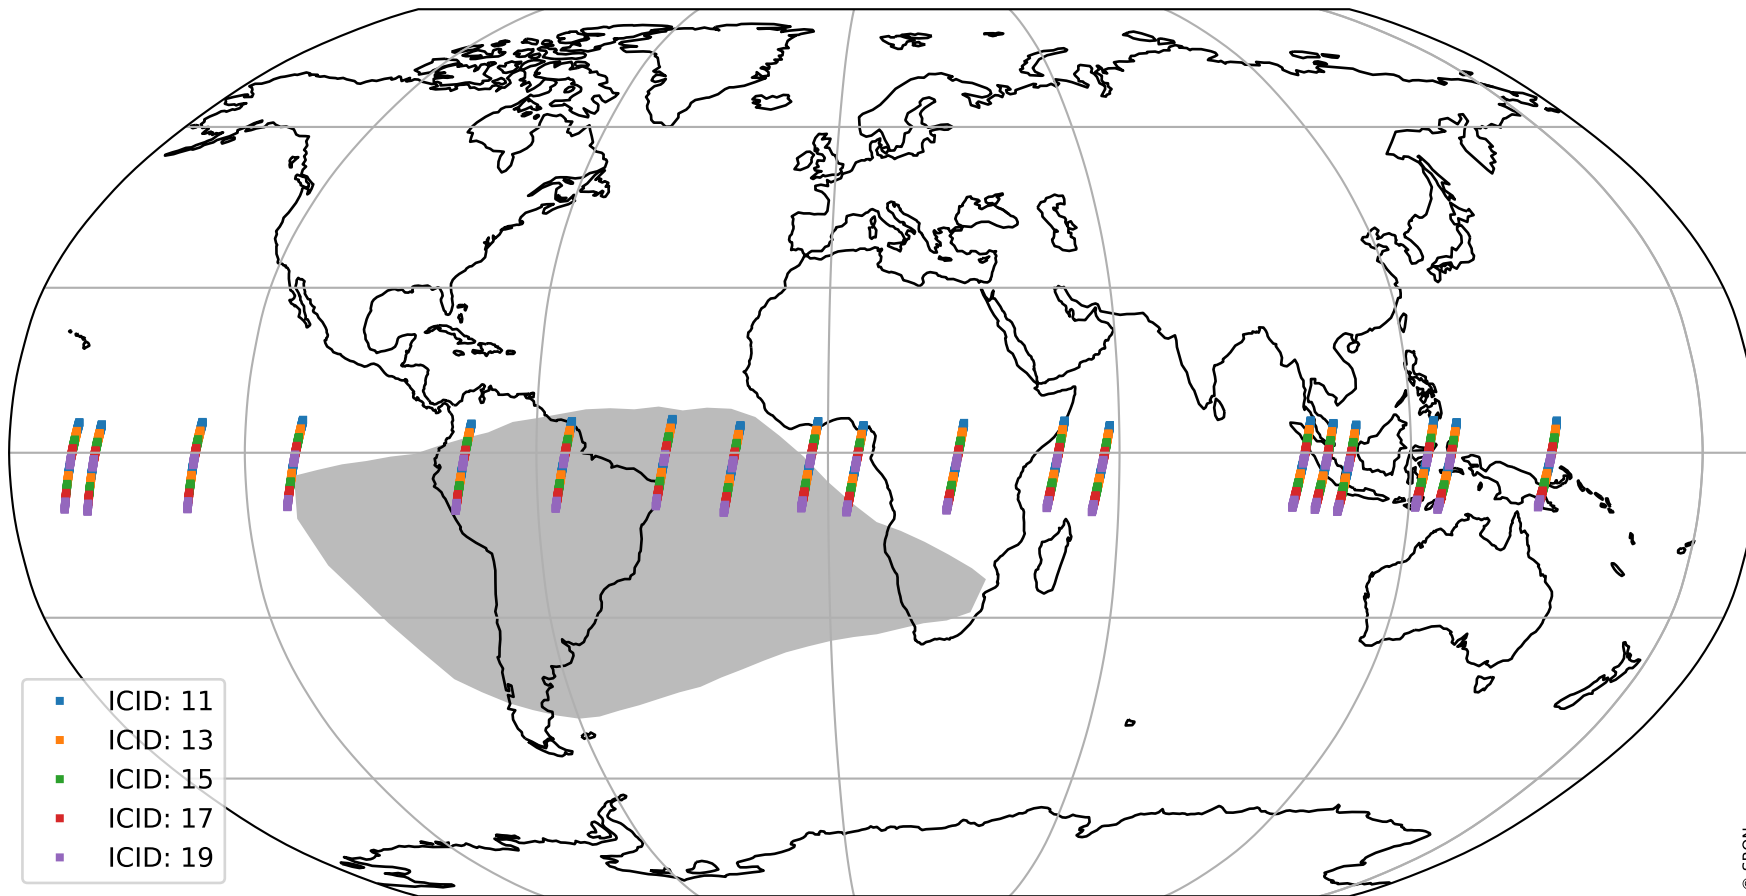

# Tropomi SWIR offset (official)

orbits : 19 in [23317, 23362]  
coverage : 2022-04-14 / 2022-04-17  
median : 30.028  $\mu\text{V}$   
spread : 15.057  $\mu\text{V}$   
created : 2023-08-21T15:15:07

# Tropomi SWIR offset (official)

orbits : 19 in [23317, 23362]  
coverage : 2022-04-14 / 2022-04-17  
median : -0.075676 mV  
spread : 0.404 mV  
created : 2023-08-21T15:15:07

value compared with SWIR offset CKD

# Tropomi SWIR offset (official) ground-tracks of Sentinel-5P

orbits : 19 in [23317, 23362]  
coverage : 2022-04-14 / 2022-04-17  
created : 2023-08-21T15:15:07

# Tropomi SWIR offset (official)

orbits : [2827, 23362]  
coverage : 2018-04-30 / 2022-04-17  
created : 2023-08-21T15:15:08