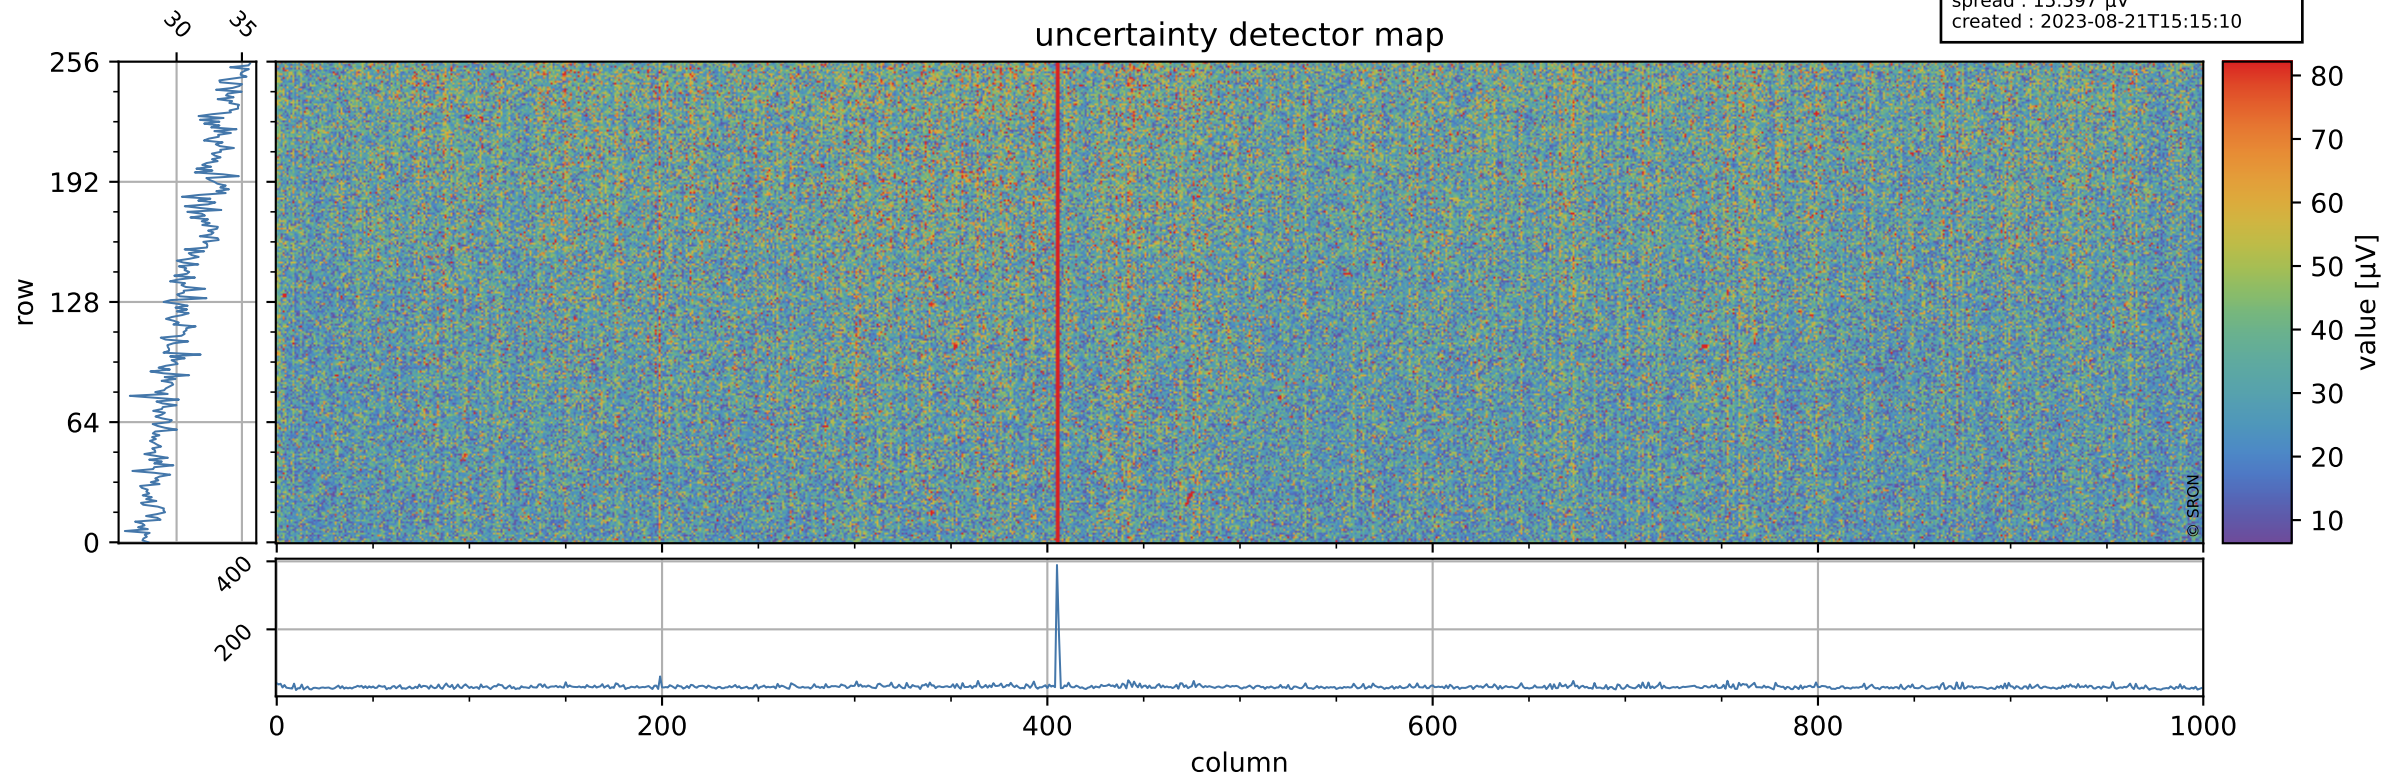

Tropomi SWIR offset (official)

orbits : 19 in [23332, 23377]
coverage : 2022-04-15 / 2022-04-18
median : 0.52595 V
spread : 0.035914 V
created : 2023-08-21T15:15:10

value detector map

Tropomi SWIR offset (official)

orbits : 19 in [23332, 23377]
coverage : 2022-04-15 / 2022-04-18
median : 31.107 μV
spread : 15.597 μV
created : 2023-08-21T15:15:10

Tropomi SWIR offset (official)

orbits : 19 in [23332, 23377]
coverage : 2022-04-15 / 2022-04-18
median : -0.069121 mV
spread : 0.40109 mV
created : 2023-08-21T15:15:11

value compared with SWIR offset CKD

Tropomi SWIR offset (official) ground-tracks of Sentinel-5P

orbits : 19 in [23332, 23377]
coverage : 2022-04-15 / 2022-04-18
created : 2023-08-21T15:15:11

Tropomi SWIR offset (official)

orbits : [2827, 23377]
coverage : 2018-04-30 / 2022-04-18
created : 2023-08-21T15:15:12

trend of detector median & temperatures