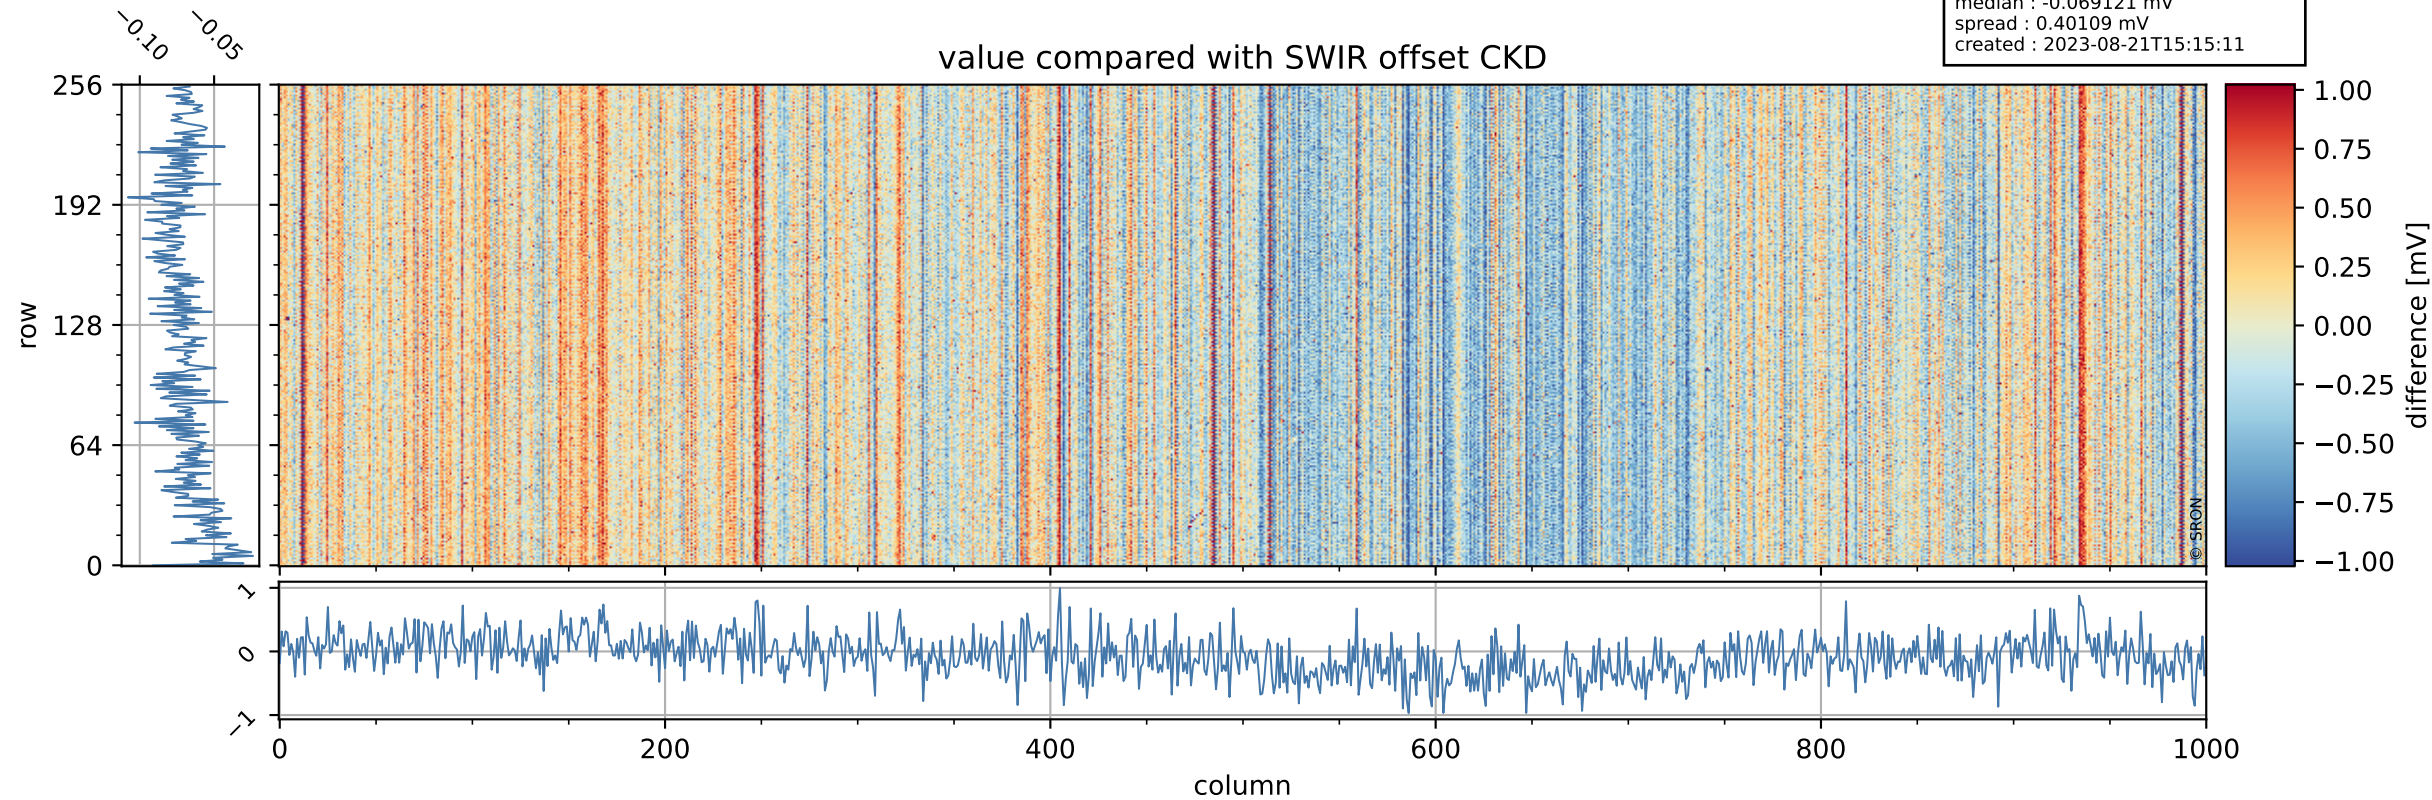

Tropomi SWIR offset (official)

orbits : 19 in [23332, 23377]
coverage : 2022-04-15 / 2022-04-18
median : 0.52595 V
spread : 0.035914 V
created : 2023-08-21T15:15:10

value detector map

Tropomi SWIR offset (official)

orbits : 19 in [23332, 23377]
coverage : 2022-04-15 / 2022-04-18
median : 31.107 μV
spread : 15.597 μV
created : 2023-08-21T15:15:10

Tropomi SWIR offset (official)

orbits : 19 in [23332, 23377]
coverage : 2022-04-15 / 2022-04-18
median : -0.069121 mV
spread : 0.40109 mV
created : 2023-08-21T15:15:11

value compared with SWIR offset CKD

Tropomi SWIR offset (official) ground-tracks of Sentinel-5P

orbits : 19 in [23332, 23377]
coverage : 2022-04-15 / 2022-04-18
created : 2023-08-21T15:15:11

Tropomi SWIR offset (official)

orbits : [2827, 23377]
coverage : 2018-04-30 / 2022-04-18
created : 2023-08-21T15:15:12

trend of detector median & temperatures