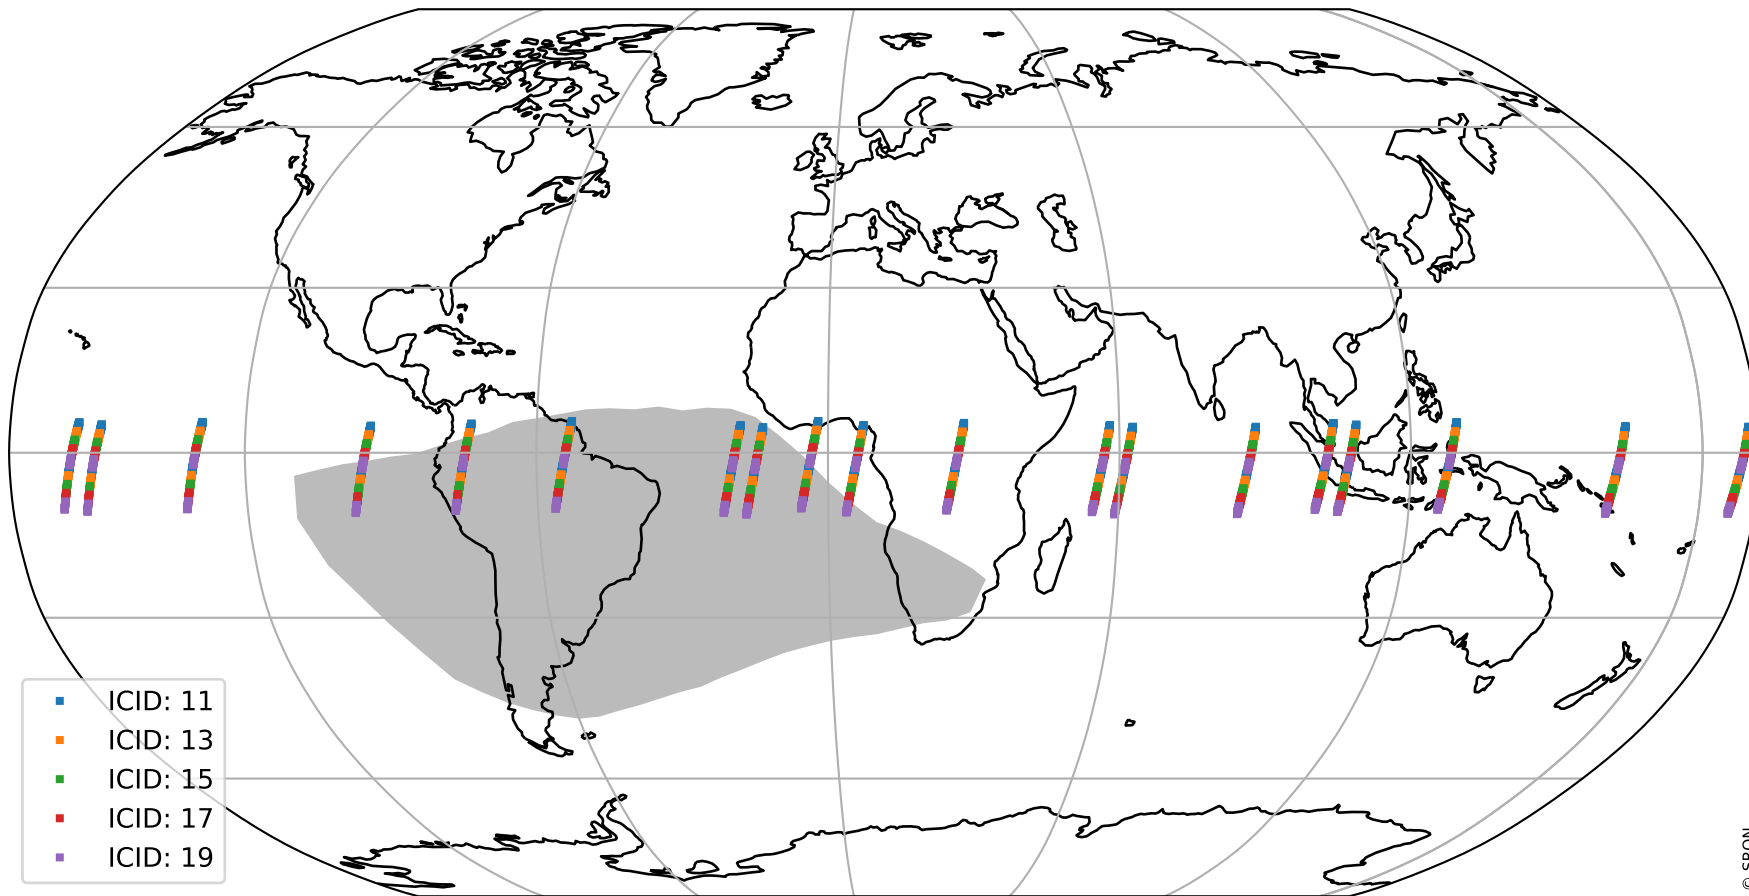

Tropomi SWIR offset (official)

orbits : 19 in [23332, 23377]
coverage : 2022-04-15 / 2022-04-18
median : 0.52595 V
spread : 0.035914 V
created : 2023-08-21T15:15:10

value detector map

Tropomi SWIR offset (official)

orbits : 19 in [23332, 23377]
coverage : 2022-04-15 / 2022-04-18
median : 31.107 μV
spread : 15.597 μV
created : 2023-08-21T15:15:10

Tropomi SWIR offset (official)

orbits : 19 in [23332, 23377]
coverage : 2022-04-15 / 2022-04-18
median : -0.069121 mV
spread : 0.40109 mV
created : 2023-08-21T15:15:11

value compared with SWIR offset CKD

Tropomi SWIR offset (official) ground-tracks of Sentinel-5P

orbits : 19 in [23332, 23377]
coverage : 2022-04-15 / 2022-04-18
created : 2023-08-21T15:15:11

Tropomi SWIR offset (official)

orbits : [2827, 23377]
coverage : 2018-04-30 / 2022-04-18
created : 2023-08-21T15:15:12

trend of detector median & temperatures