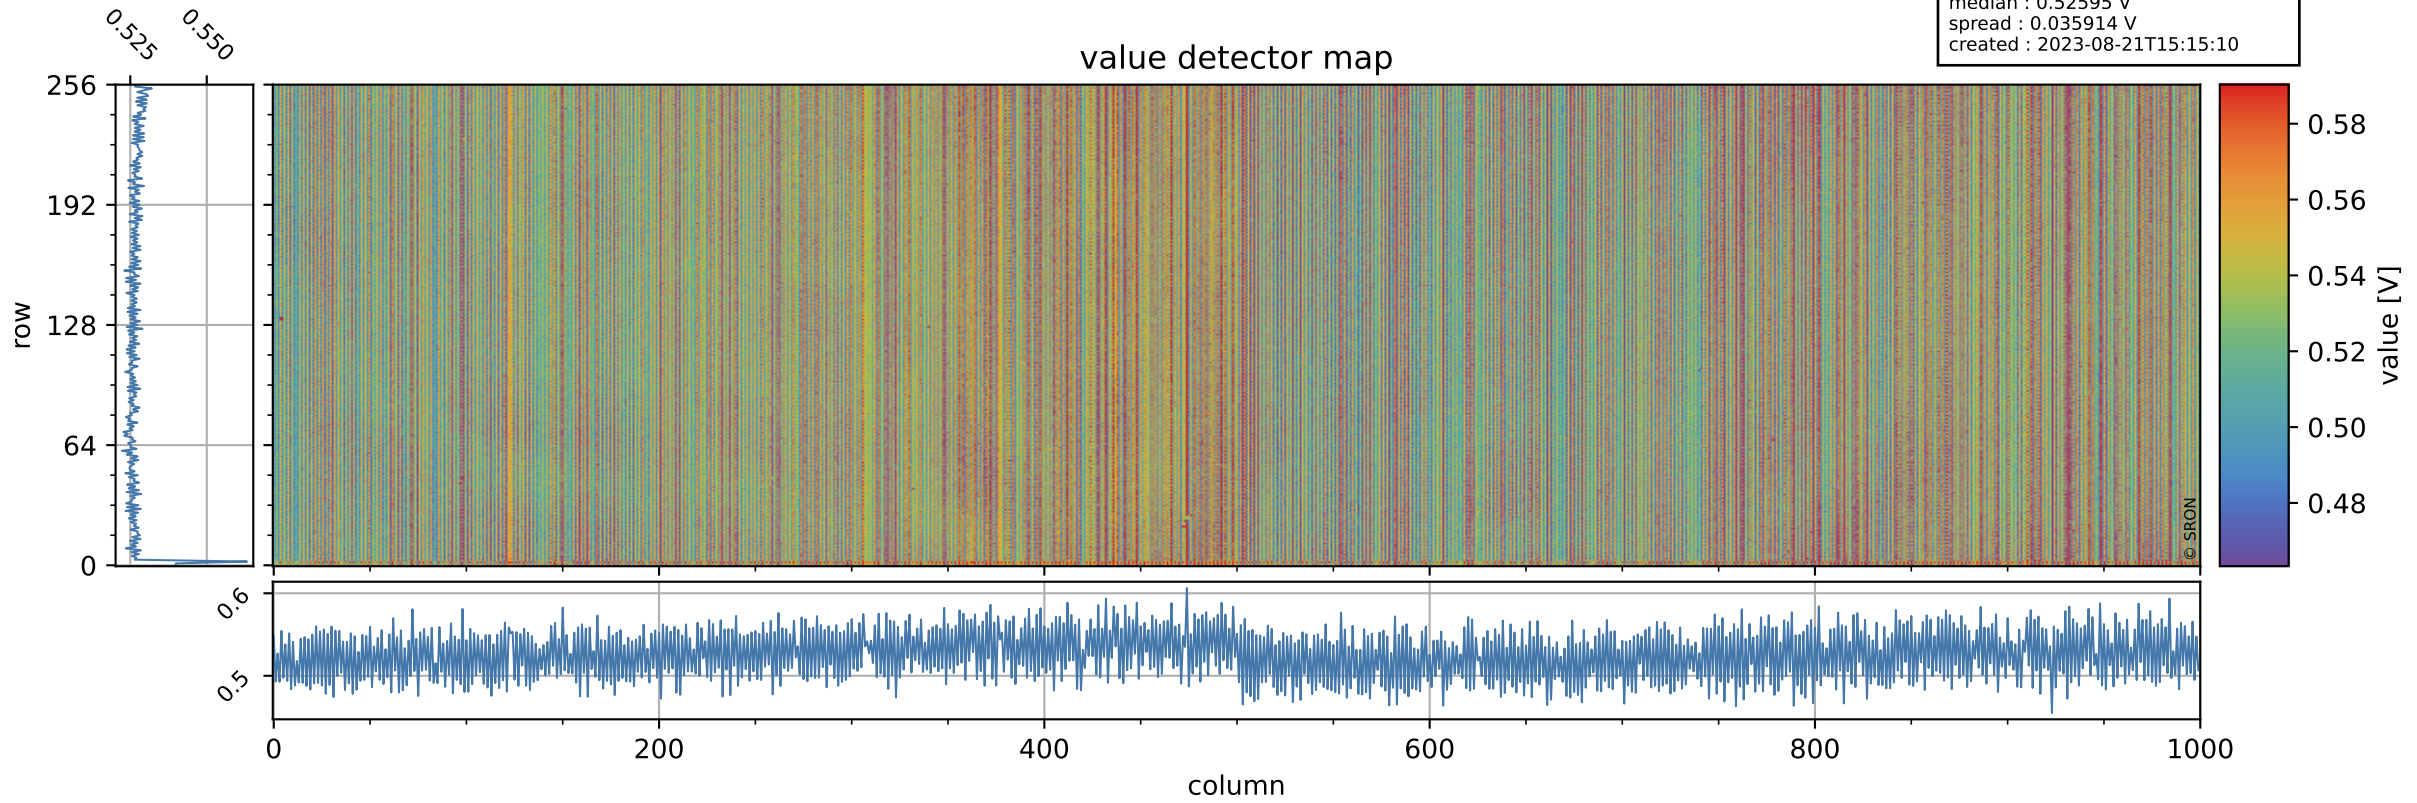

Tropomi SWIR offset (official)

orbits : 19 in [23332, 23377]
coverage : 2022-04-15 / 2022-04-18
median : 0.52595 V
spread : 0.035914 V
created : 2023-08-21T15:15:10

value detector map

Tropomi SWIR offset (official)

orbits : 19 in [23332, 23377]
coverage : 2022-04-15 / 2022-04-18
median : 31.107 μV
spread : 15.597 μV
created : 2023-08-21T15:15:10

Tropomi SWIR offset (official)

orbits : 19 in [23332, 23377]
coverage : 2022-04-15 / 2022-04-18
median : -0.069121 mV
spread : 0.40109 mV
created : 2023-08-21T15:15:11

value compared with SWIR offset CKD

Tropomi SWIR offset (official) ground-tracks of Sentinel-5P

orbits : 19 in [23332, 23377]
coverage : 2022-04-15 / 2022-04-18
created : 2023-08-21T15:15:11

Tropomi SWIR offset (official)

orbits : [2827, 23377]
coverage : 2018-04-30 / 2022-04-18
created : 2023-08-21T15:15:12

trend of detector median & temperatures