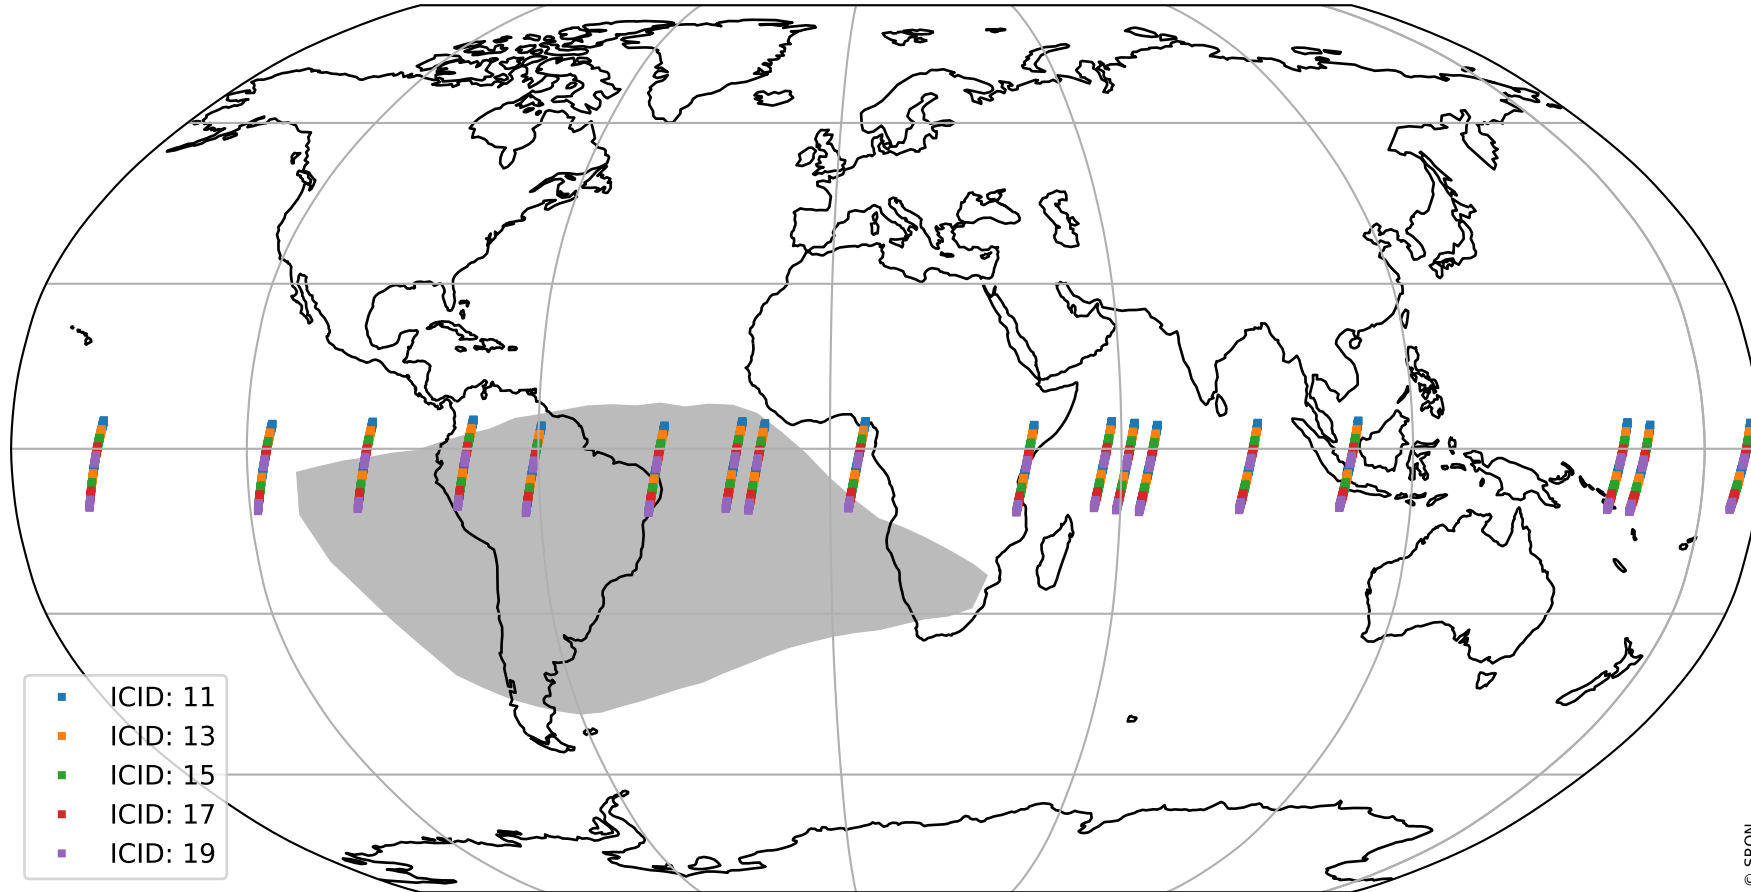

# Tropomi SWIR offset (official)

orbits : 18 in [23347, 23392]  
coverage : 2022-04-16 / 2022-04-19  
median : 31.192  $\mu\text{V}$   
spread : 15.593  $\mu\text{V}$   
created : 2023-08-21T15:15:14

# Tropomi SWIR offset (official)

orbits : 18 in [23347, 23392]  
coverage : 2022-04-16 / 2022-04-19  
median : -0.056637 mV  
spread : 0.40033 mV  
created : 2023-08-21T15:15:14

value compared with SWIR offset CKD

# Tropomi SWIR offset (official) ground-tracks of Sentinel-5P

orbits : 18 in [23347, 23392]  
coverage : 2022-04-16 / 2022-04-19  
created : 2023-08-21T15:15:14

# Tropomi SWIR offset (official)

orbits : [2827, 23392]  
coverage : 2018-04-30 / 2022-04-19  
created : 2023-08-21T15:15:15