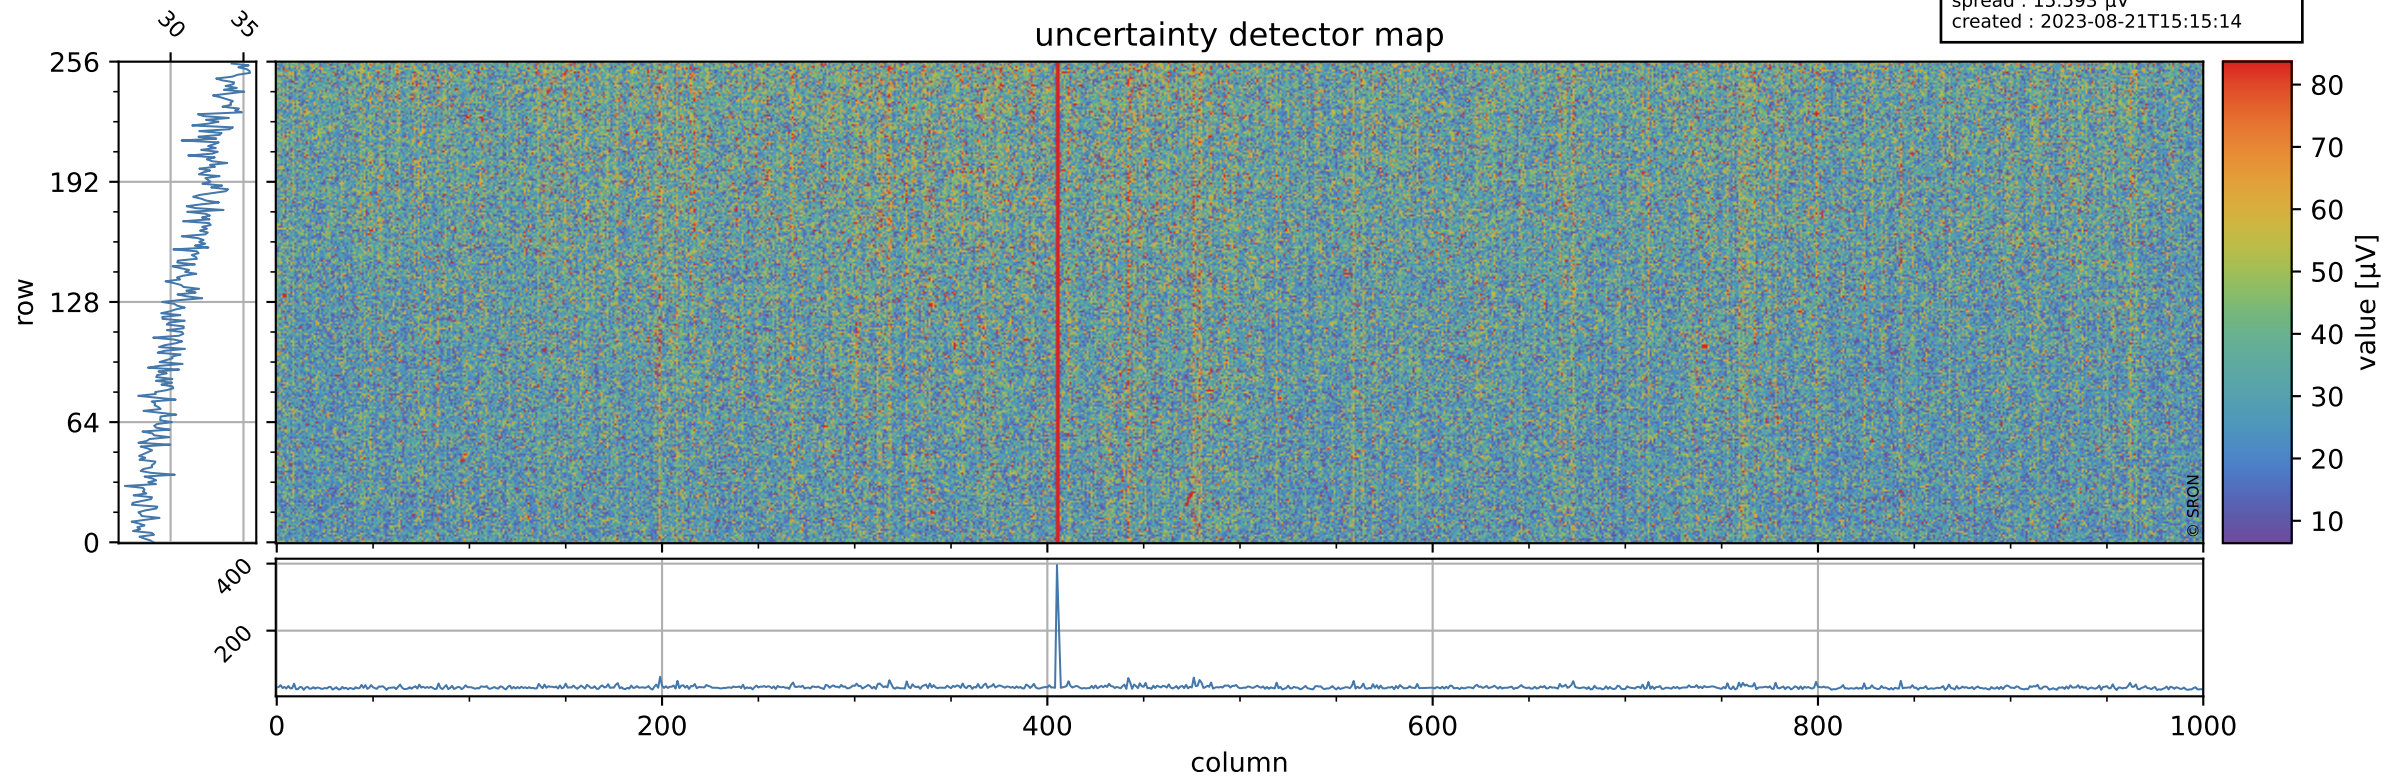

# Tropomi SWIR offset (official)

orbits : 18 in [23347, 23392]  
coverage : 2022-04-16 / 2022-04-19  
median : 0.52596 V  
spread : 0.035912 V  
created : 2023-08-21T15:15:13

## value detector map

# Tropomi SWIR offset (official)

orbits : 18 in [23347, 23392]  
coverage : 2022-04-16 / 2022-04-19  
median : 31.192  $\mu\text{V}$   
spread : 15.593  $\mu\text{V}$   
created : 2023-08-21T15:15:14

# Tropomi SWIR offset (official) ground-tracks of Sentinel-5P

orbits : 18 in [23347, 23392]  
coverage : 2022-04-16 / 2022-04-19  
created : 2023-08-21T15:15:14