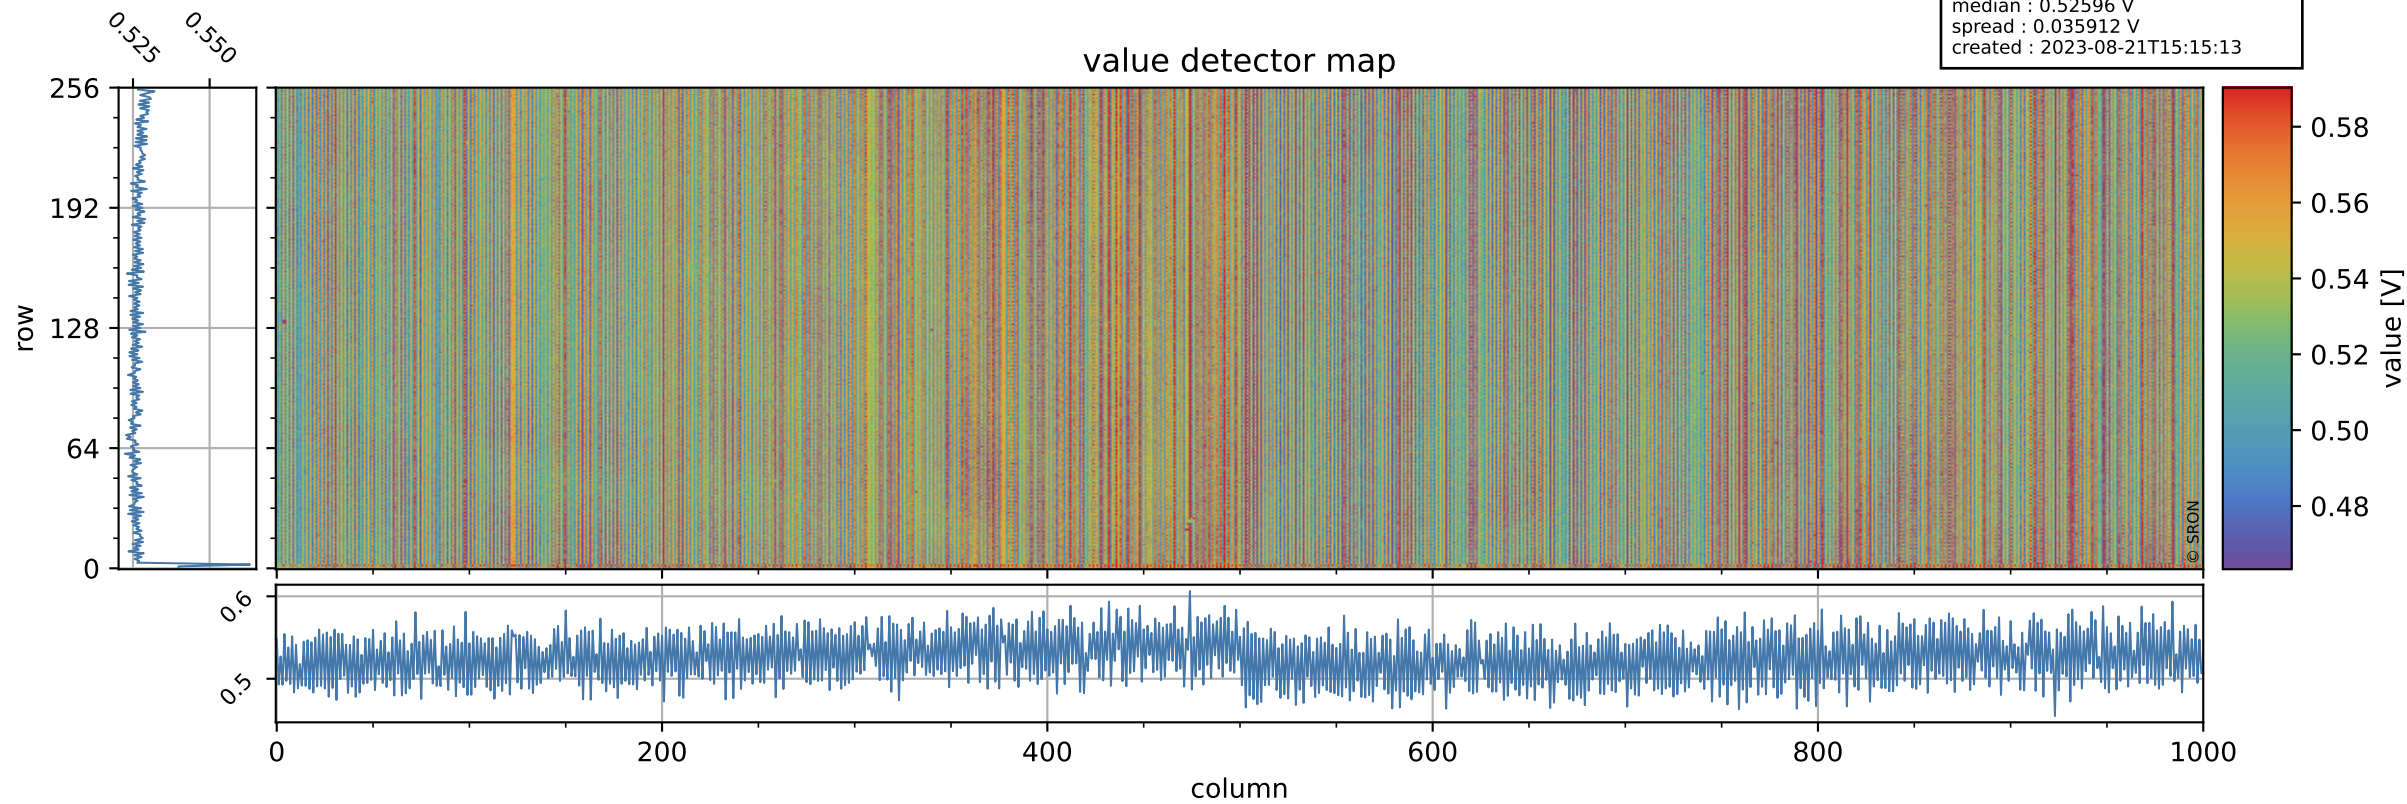

# Tropomi SWIR offset (official)

orbits : 18 in [23347, 23392]  
coverage : 2022-04-16 / 2022-04-19  
median : 0.52596 V  
spread : 0.035912 V  
created : 2023-08-21T15:15:13

## value detector map

# Tropomi SWIR offset (official)

orbits : 18 in [23347, 23392]  
coverage : 2022-04-16 / 2022-04-19  
median : 31.192  $\mu\text{V}$   
spread : 15.593  $\mu\text{V}$   
created : 2023-08-21T15:15:14

# Tropomi SWIR offset (official) ground-tracks of Sentinel-5P

orbits : 18 in [23347, 23392]  
coverage : 2022-04-16 / 2022-04-19  
created : 2023-08-21T15:15:14