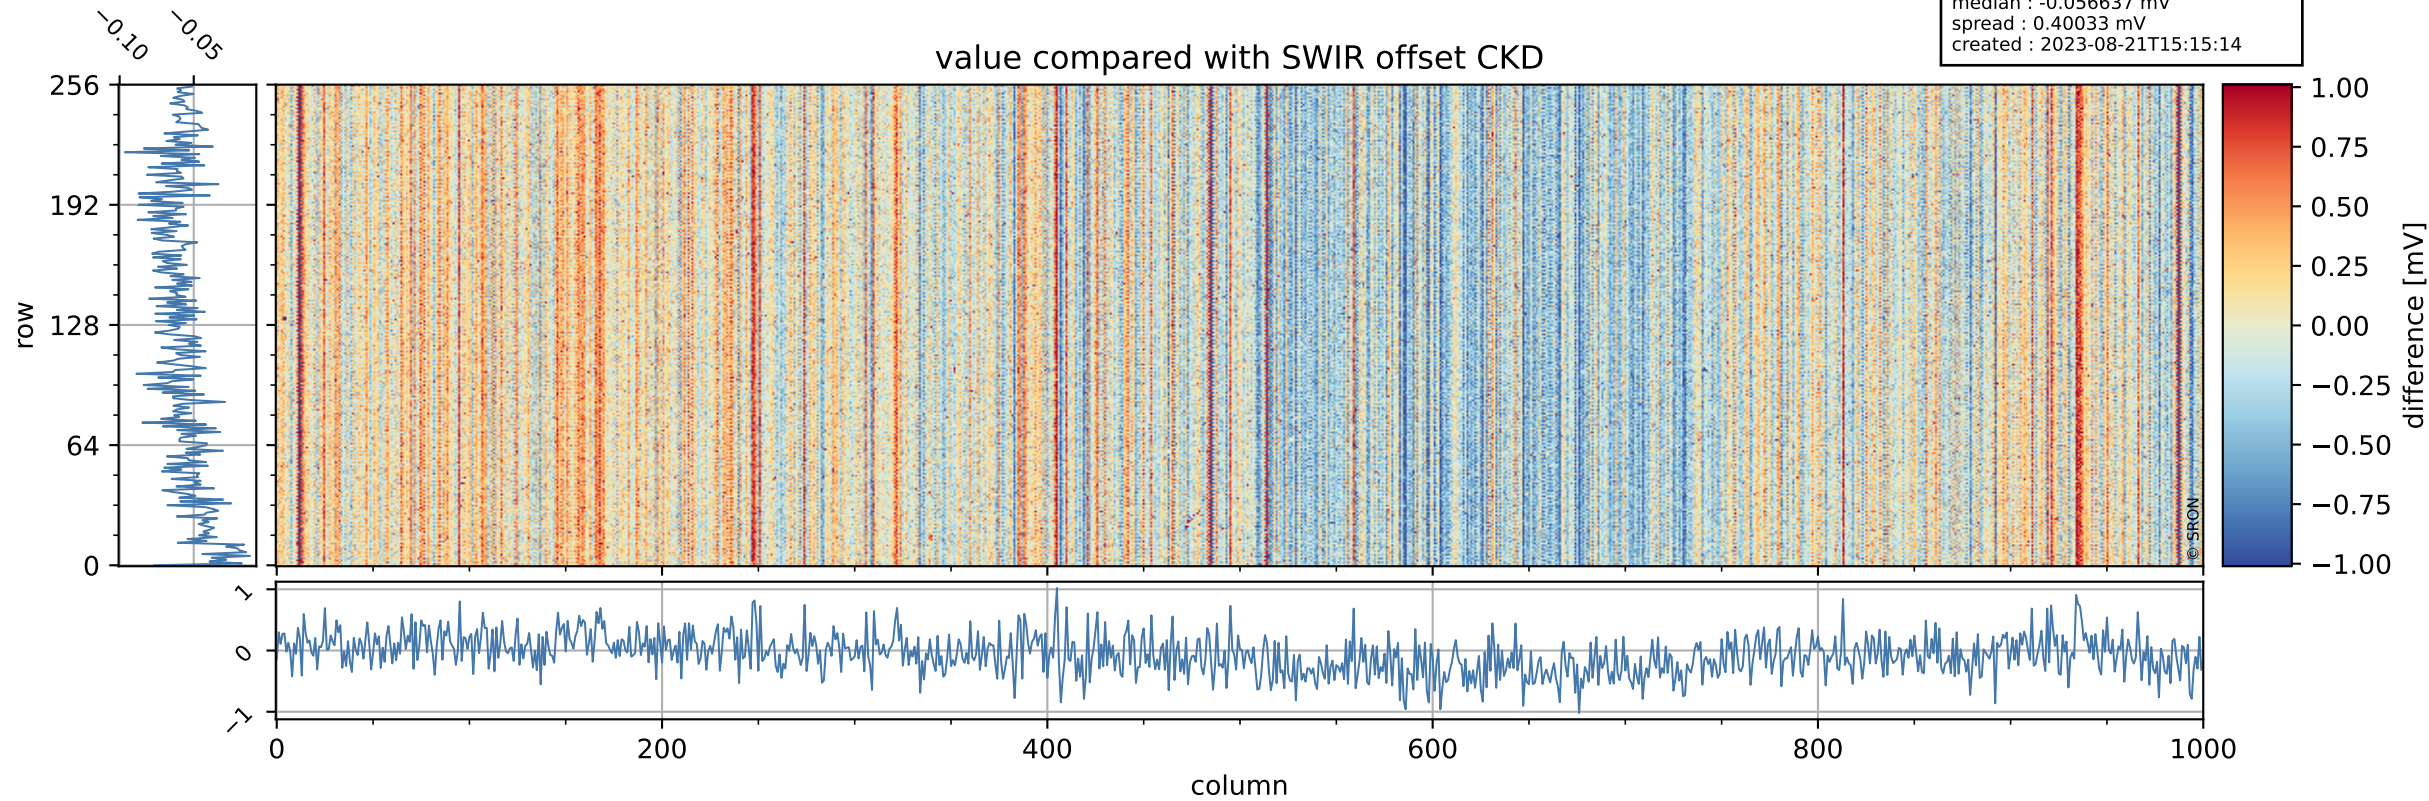

## value detector map

# Tropomi SWIR offset (official)

orbits : 18 in [23347, 23392]  
coverage : 2022-04-16 / 2022-04-19  
median : 31.192  $\mu\text{V}$   
spread : 15.593  $\mu\text{V}$   
created : 2023-08-21T15:15:14

# Tropomi SWIR offset (official)

orbits : 18 in [23347, 23392]  
coverage : 2022-04-16 / 2022-04-19  
median : -0.056637 mV  
spread : 0.40033 mV  
created : 2023-08-21T15:15:14

value compared with SWIR offset CKD

# Tropomi SWIR offset (official) ground-tracks of Sentinel-5P

orbits : 18 in [23347, 23392]  
coverage : 2022-04-16 / 2022-04-19  
created : 2023-08-21T15:15:14