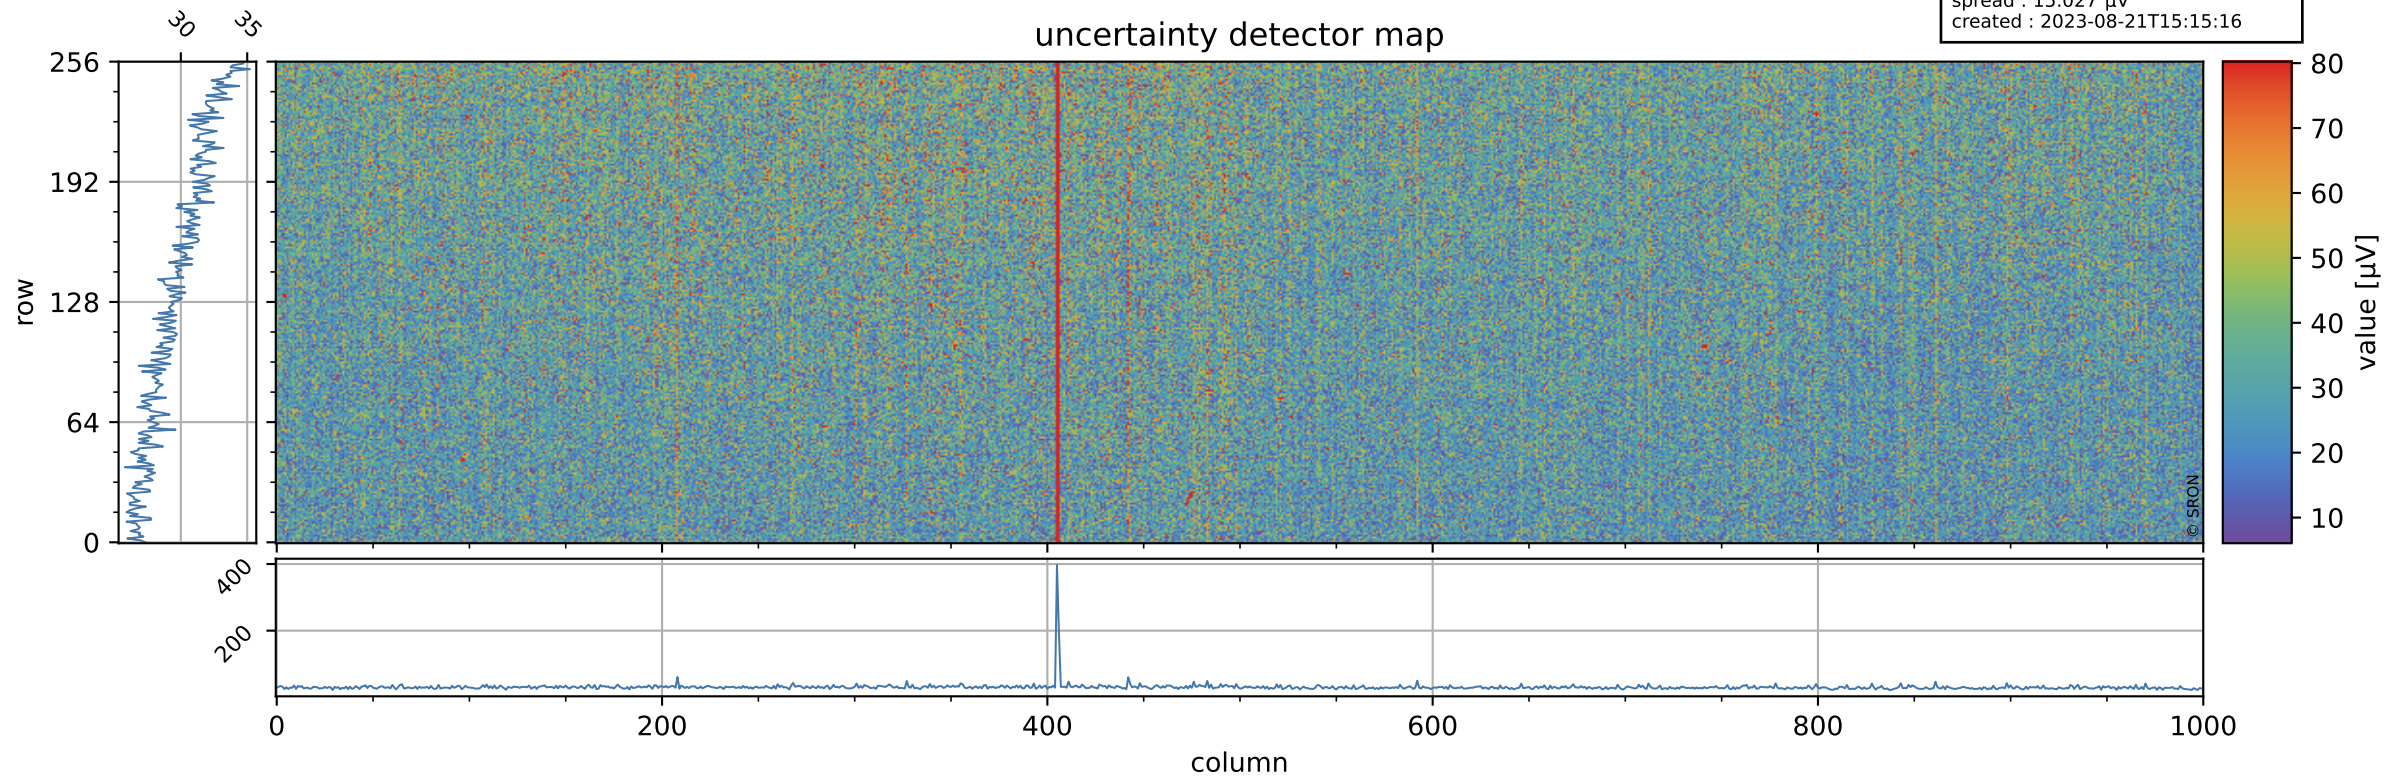

Tropomi SWIR offset (official)

orbits : 19 in [23362, 23407]
coverage : 2022-04-17 / 2022-04-20
median : 0.52597 V
spread : 0.035913 V
created : 2023-08-21T15:15:16

value detector map

Tropomi SWIR offset (official)

orbits : 19 in [23362, 23407]
coverage : 2022-04-17 / 2022-04-20
median : 29.89 μV
spread : 15.027 μV
created : 2023-08-21T15:15:16

Tropomi SWIR offset (official)

orbits : 19 in [23362, 23407]
coverage : 2022-04-17 / 2022-04-20
median : -0.044706 mV
spread : 0.40255 mV
created : 2023-08-21T15:15:17

value compared with SWIR offset CKD

Tropomi SWIR offset (official) ground-tracks of Sentinel-5P

orbits : 19 in [23362, 23407]
coverage : 2022-04-17 / 2022-04-20
created : 2023-08-21T15:15:17

Tropomi SWIR offset (official)

orbits : [2827, 23407]
coverage : 2018-04-30 / 2022-04-20
created : 2023-08-21T15:15:18

trend of detector median & temperatures