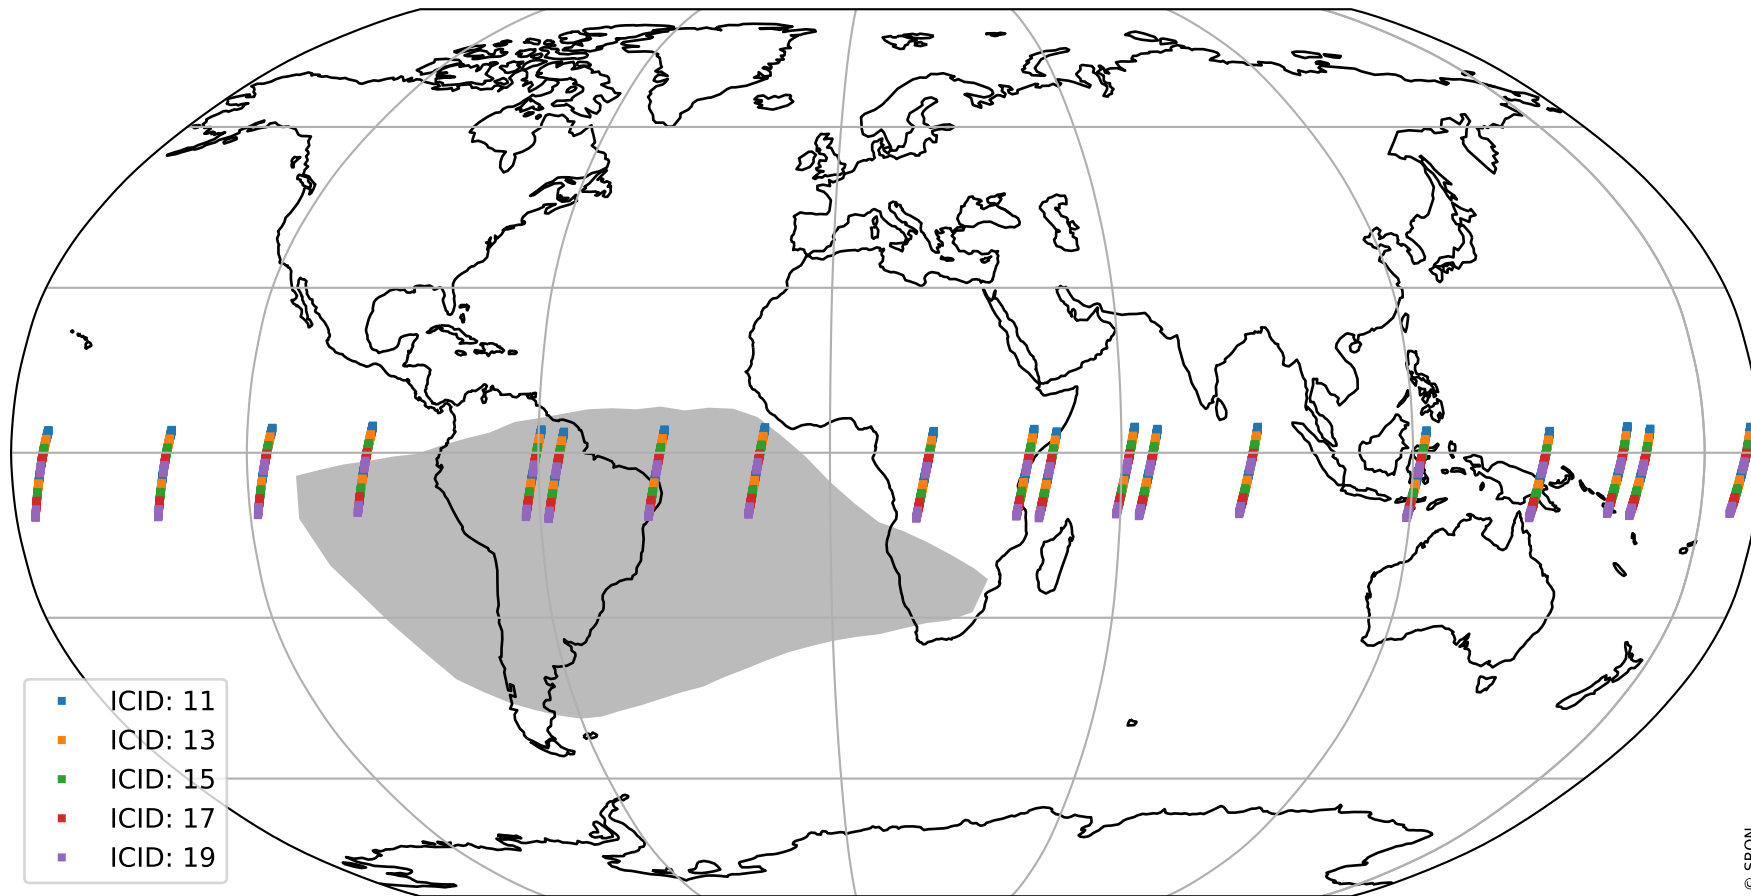

Tropomi SWIR offset (official)

orbits : 19 in [23362, 23407]
coverage : 2022-04-17 / 2022-04-20
median : 0.52597 V
spread : 0.035913 V
created : 2023-08-21T15:15:16

value detector map

Tropomi SWIR offset (official)

orbits : 19 in [23362, 23407]
coverage : 2022-04-17 / 2022-04-20
median : 29.89 μV
spread : 15.027 μV
created : 2023-08-21T15:15:16

Tropomi SWIR offset (official)

orbits : 19 in [23362, 23407]
coverage : 2022-04-17 / 2022-04-20
median : -0.044706 mV
spread : 0.40255 mV
created : 2023-08-21T15:15:17

value compared with SWIR offset CKD

Tropomi SWIR offset (official) ground-tracks of Sentinel-5P

orbits : 19 in [23362, 23407]
coverage : 2022-04-17 / 2022-04-20
created : 2023-08-21T15:15:17

Tropomi SWIR offset (official)

orbits : [2827, 23407]
coverage : 2018-04-30 / 2022-04-20
created : 2023-08-21T15:15:18

trend of detector median & temperatures