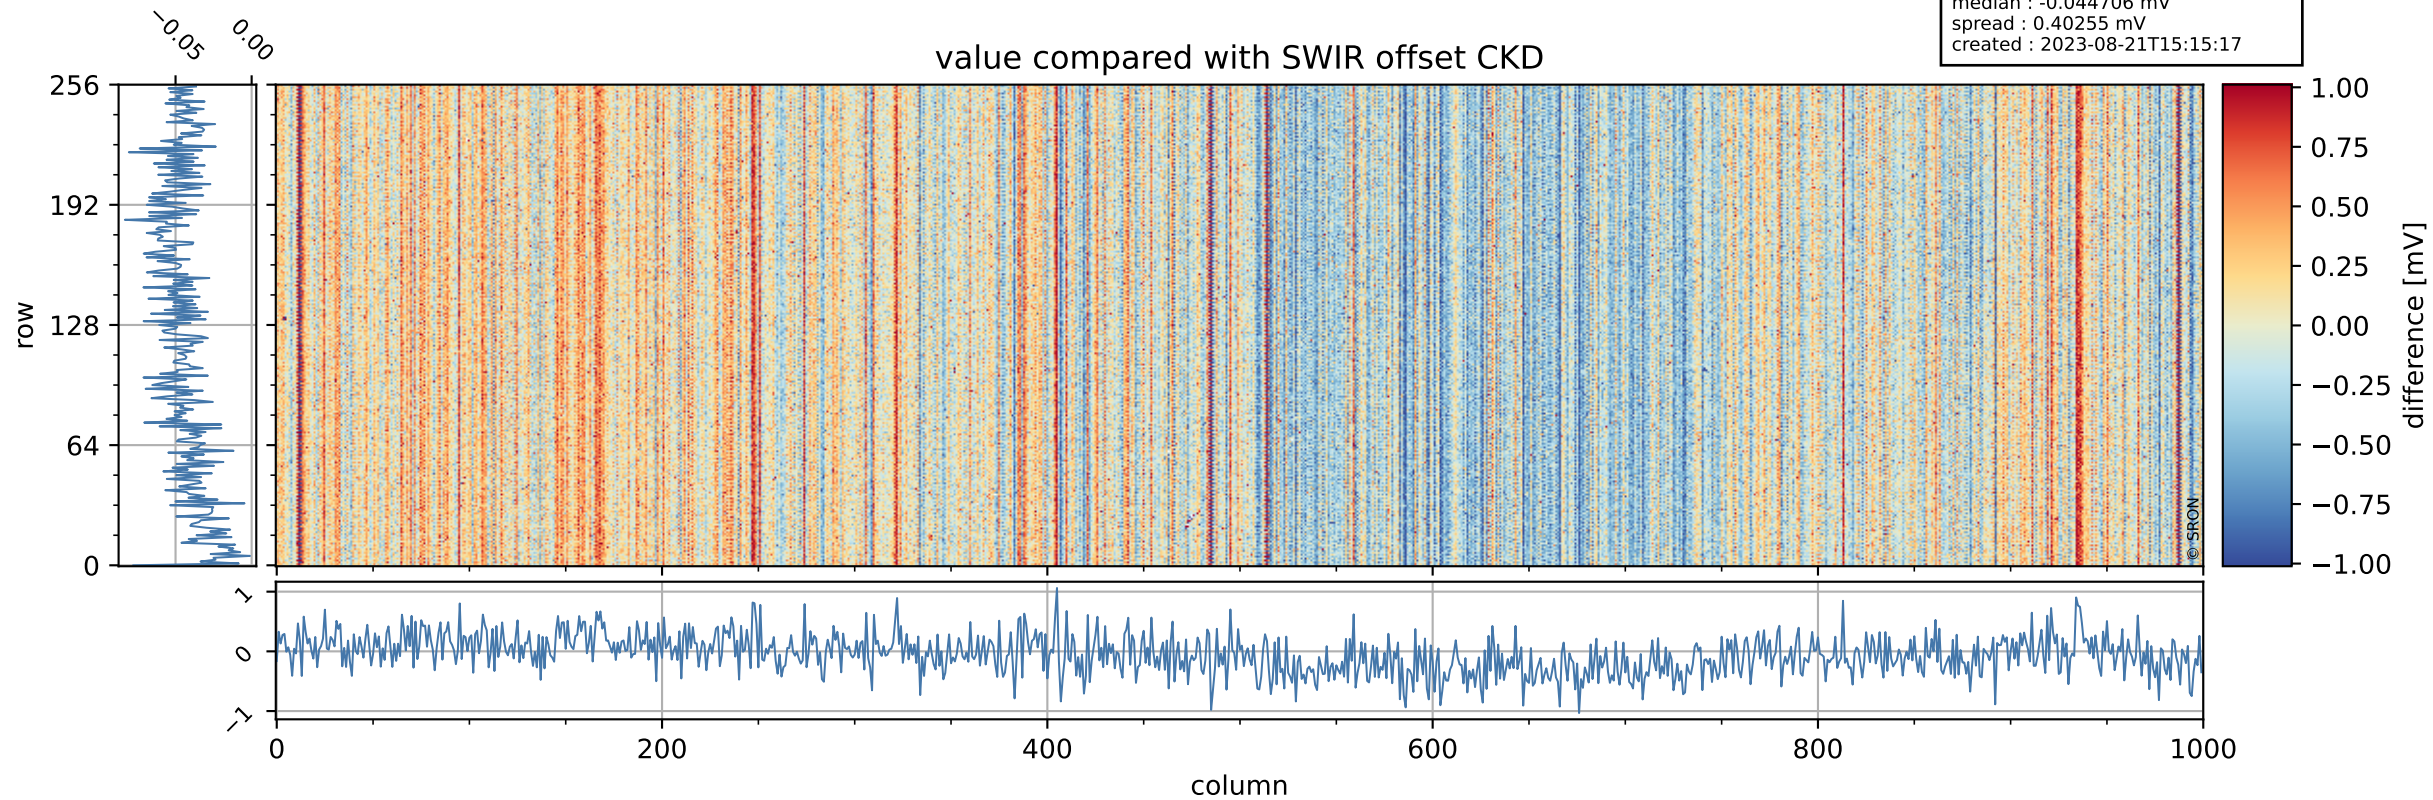

Tropomi SWIR offset (official)

orbits : 19 in [23362, 23407]
coverage : 2022-04-17 / 2022-04-20
median : 0.52597 V
spread : 0.035913 V
created : 2023-08-21T15:15:16

value detector map

Tropomi SWIR offset (official)

orbits : 19 in [23362, 23407]
coverage : 2022-04-17 / 2022-04-20
median : 29.89 μV
spread : 15.027 μV
created : 2023-08-21T15:15:16

Tropomi SWIR offset (official)

orbits : 19 in [23362, 23407]
coverage : 2022-04-17 / 2022-04-20
median : -0.044706 mV
spread : 0.40255 mV
created : 2023-08-21T15:15:17

value compared with SWIR offset CKD

Tropomi SWIR offset (official) ground-tracks of Sentinel-5P

orbits : 19 in [23362, 23407]
coverage : 2022-04-17 / 2022-04-20
created : 2023-08-21T15:15:17

Tropomi SWIR offset (official)

orbits : [2827, 23407]
coverage : 2018-04-30 / 2022-04-20
created : 2023-08-21T15:15:18

trend of detector median & temperatures