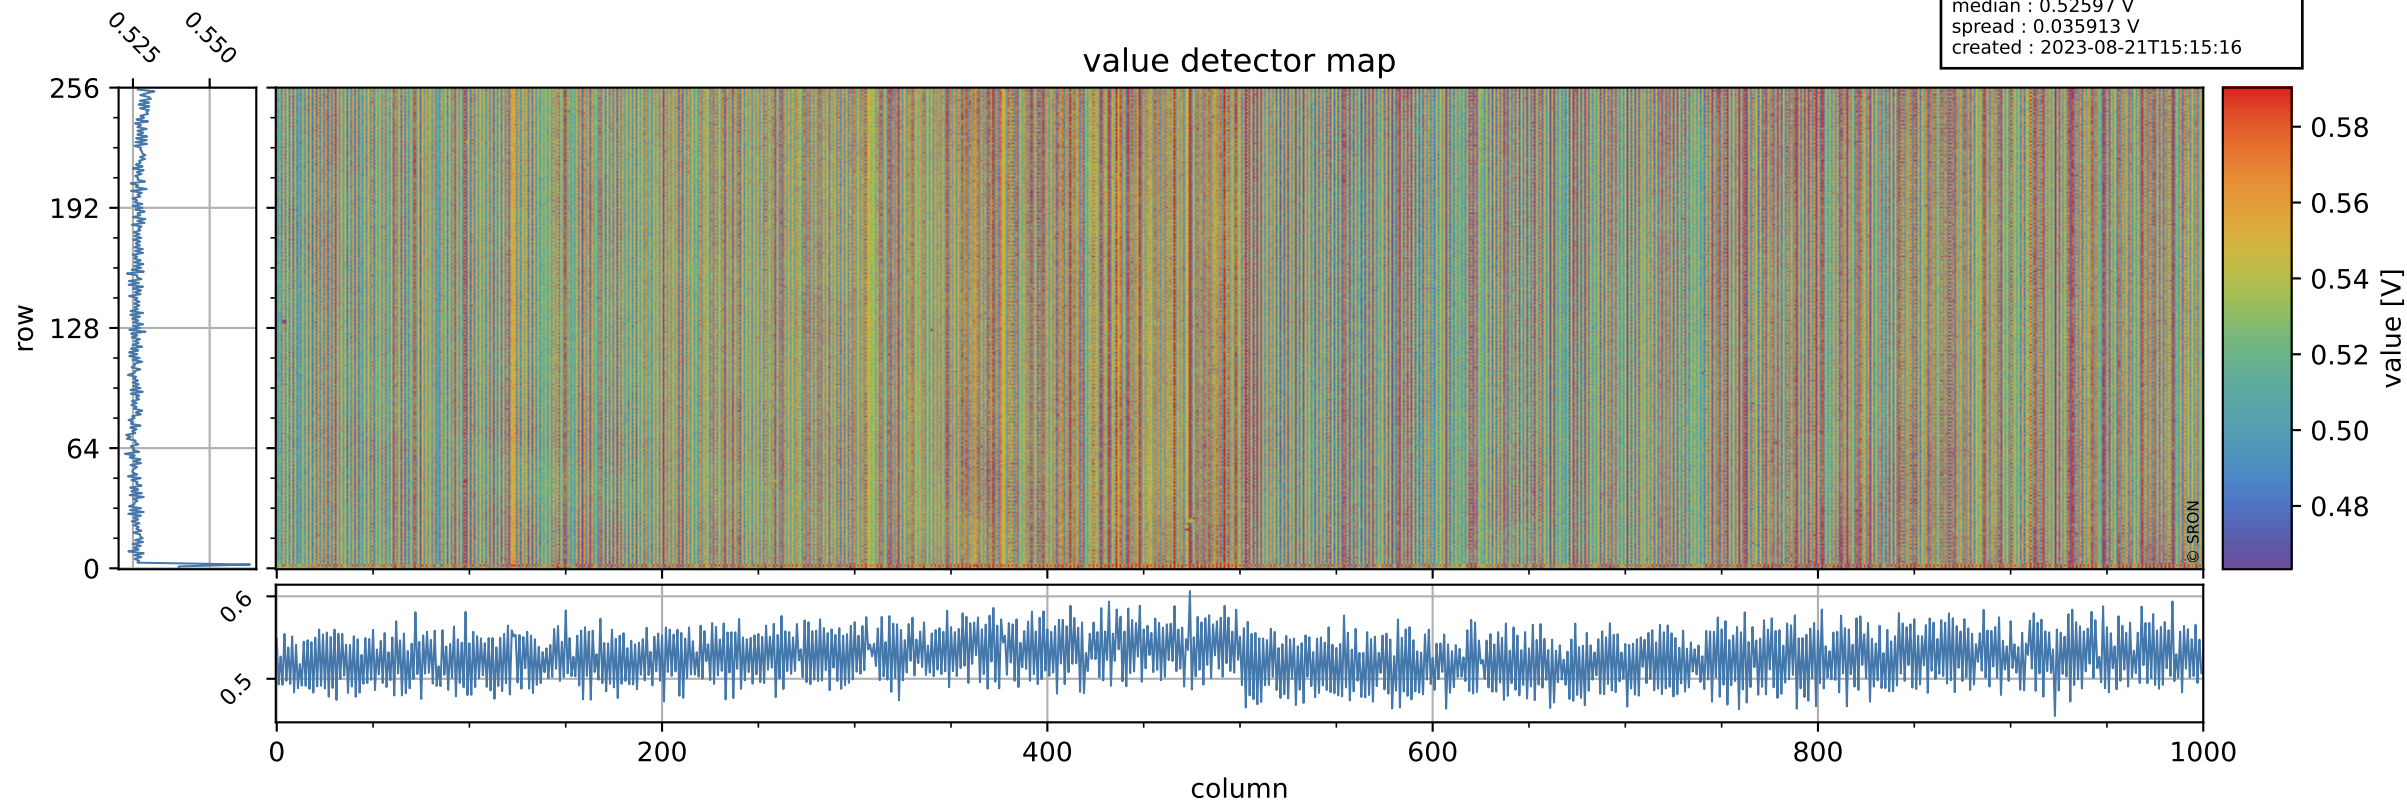

Tropomi SWIR offset (official)

orbits : 19 in [23362, 23407]
coverage : 2022-04-17 / 2022-04-20
median : 0.52597 V
spread : 0.035913 V
created : 2023-08-21T15:15:16

value detector map

Tropomi SWIR offset (official)

orbits : 19 in [23362, 23407]
coverage : 2022-04-17 / 2022-04-20
median : 29.89 μV
spread : 15.027 μV
created : 2023-08-21T15:15:16

Tropomi SWIR offset (official)

orbits : 19 in [23362, 23407]
coverage : 2022-04-17 / 2022-04-20
median : -0.044706 mV
spread : 0.40255 mV
created : 2023-08-21T15:15:17

value compared with SWIR offset CKD

Tropomi SWIR offset (official) ground-tracks of Sentinel-5P

orbits : 19 in [23362, 23407]
coverage : 2022-04-17 / 2022-04-20
created : 2023-08-21T15:15:17

Tropomi SWIR offset (official)

orbits : [2827, 23407]
coverage : 2018-04-30 / 2022-04-20
created : 2023-08-21T15:15:18

trend of detector median & temperatures