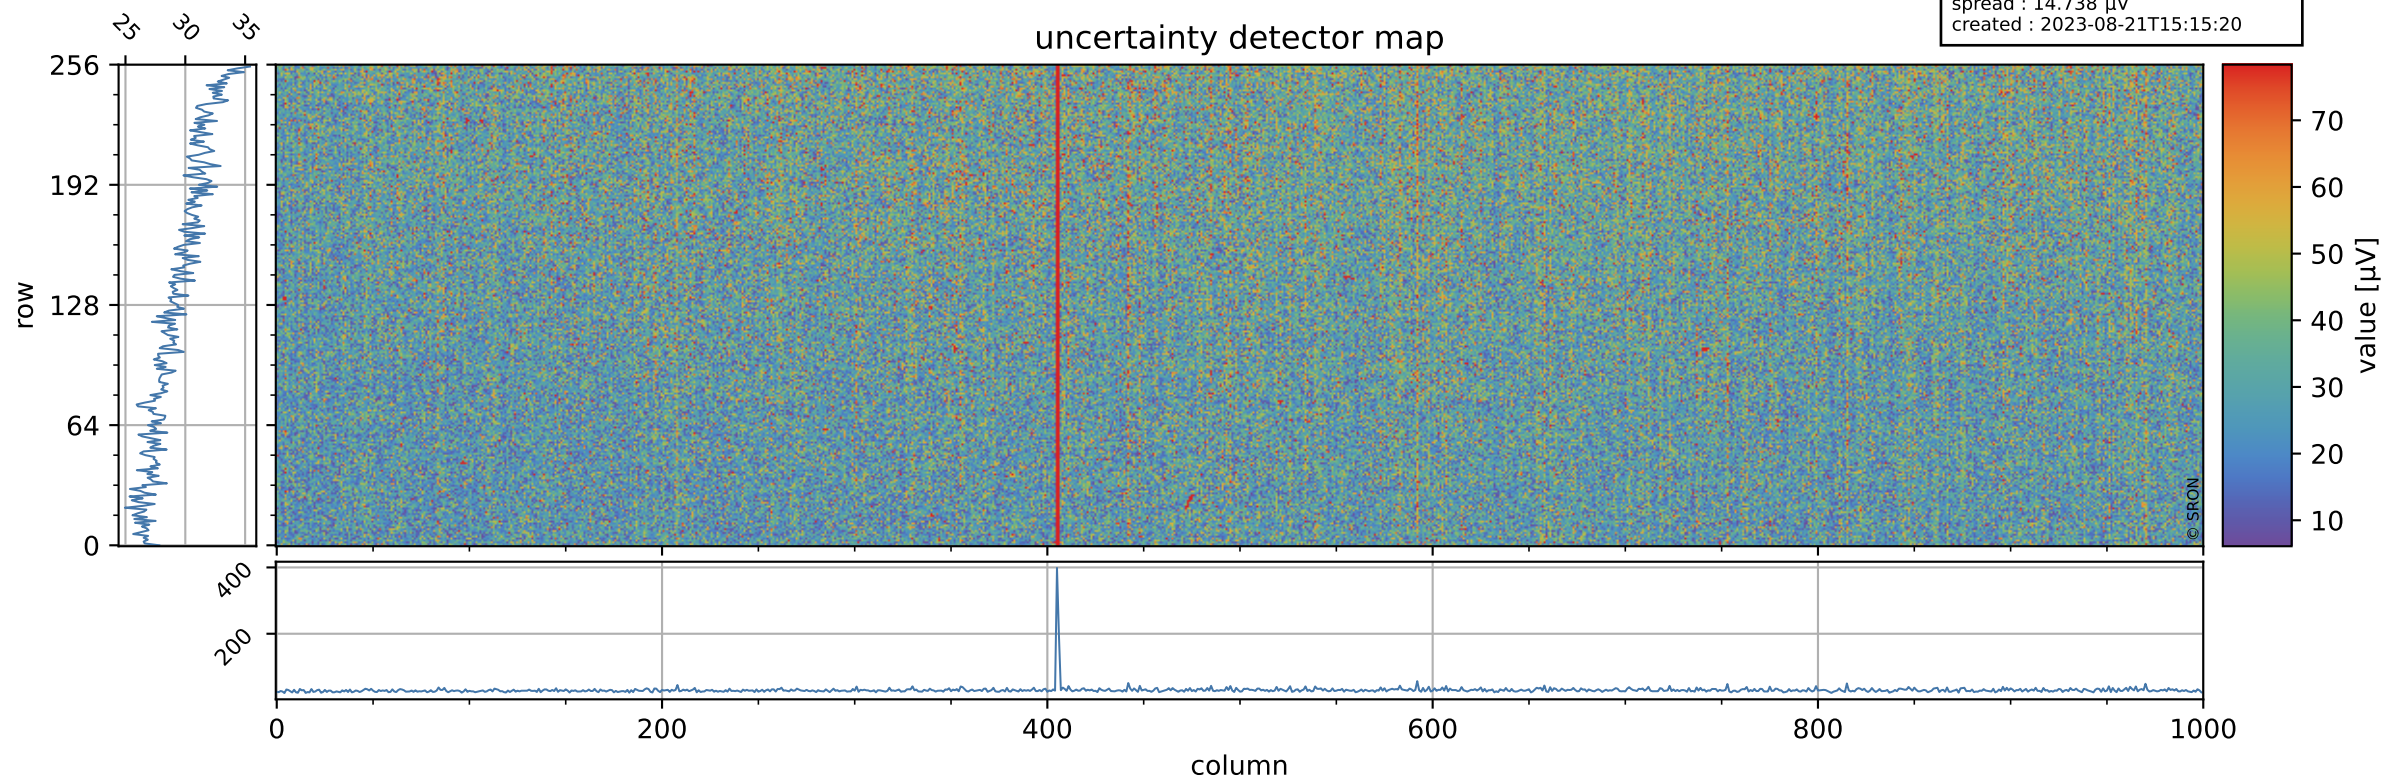

Tropomi SWIR offset (official)

orbits : 19 in [23377, 23422]
coverage : 2022-04-18 / 2022-04-21
median : 0.52597 V
spread : 0.035914 V
created : 2023-08-21T15:15:19

value detector map

Tropomi SWIR offset (official)

orbits : 19 in [23377, 23422]
coverage : 2022-04-18 / 2022-04-21
median : 29.624 μV
spread : 14.738 μV
created : 2023-08-21T15:15:20

Tropomi SWIR offset (official)

orbits : 19 in [23377, 23422]
coverage : 2022-04-18 / 2022-04-21
median : -0.044857 mV
spread : 0.40507 mV
created : 2023-08-21T15:15:20

value compared with SWIR offset CKD

Tropomi SWIR offset (official) ground-tracks of Sentinel-5P

orbits : 19 in [23377, 23422]
coverage : 2022-04-18 / 2022-04-21
created : 2023-08-21T15:15:21

Tropomi SWIR offset (official)

orbits : [2827, 23422]
coverage : 2018-04-30 / 2022-04-21
created : 2023-08-21T15:15:21

trend of detector median & temperatures