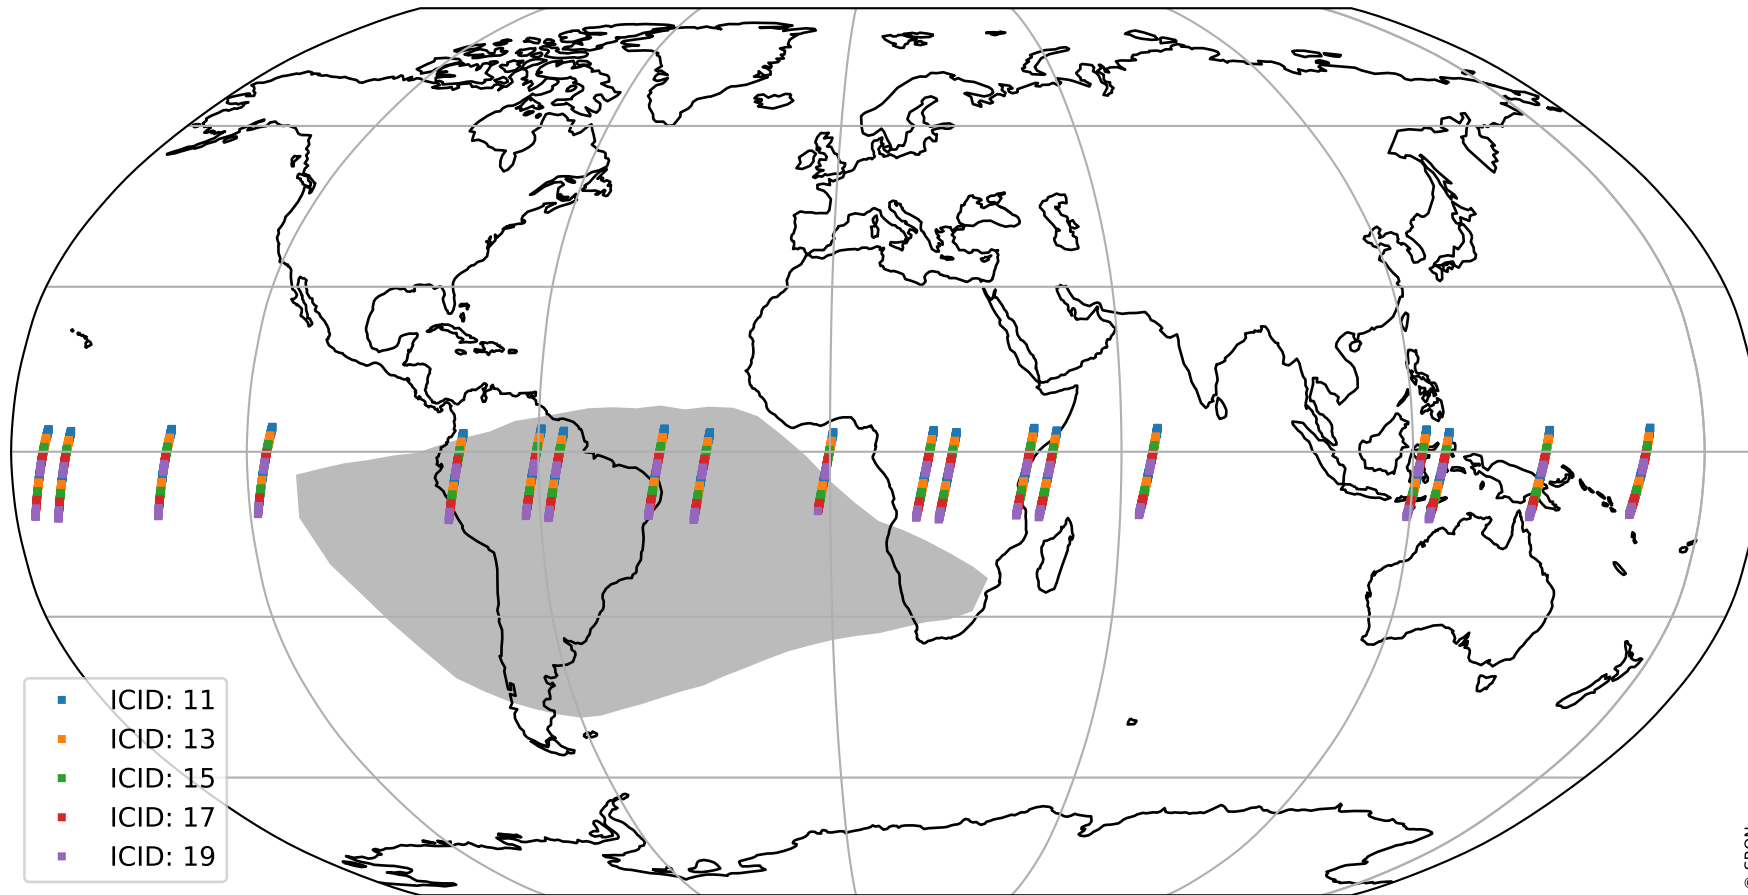

Tropomi SWIR offset (official)

orbits : 19 in [23377, 23422]
coverage : 2022-04-18 / 2022-04-21
median : 0.52597 V
spread : 0.035914 V
created : 2023-08-21T15:15:19

value detector map

Tropomi SWIR offset (official)

orbits : 19 in [23377, 23422]
coverage : 2022-04-18 / 2022-04-21
median : 29.624 μV
spread : 14.738 μV
created : 2023-08-21T15:15:20

Tropomi SWIR offset (official)

orbits : 19 in [23377, 23422]
coverage : 2022-04-18 / 2022-04-21
median : -0.044857 mV
spread : 0.40507 mV
created : 2023-08-21T15:15:20

value compared with SWIR offset CKD

Tropomi SWIR offset (official) ground-tracks of Sentinel-5P

orbits : 19 in [23377, 23422]
coverage : 2022-04-18 / 2022-04-21
created : 2023-08-21T15:15:21

Tropomi SWIR offset (official)

orbits : [2827, 23422]
coverage : 2018-04-30 / 2022-04-21
created : 2023-08-21T15:15:21

trend of detector median & temperatures