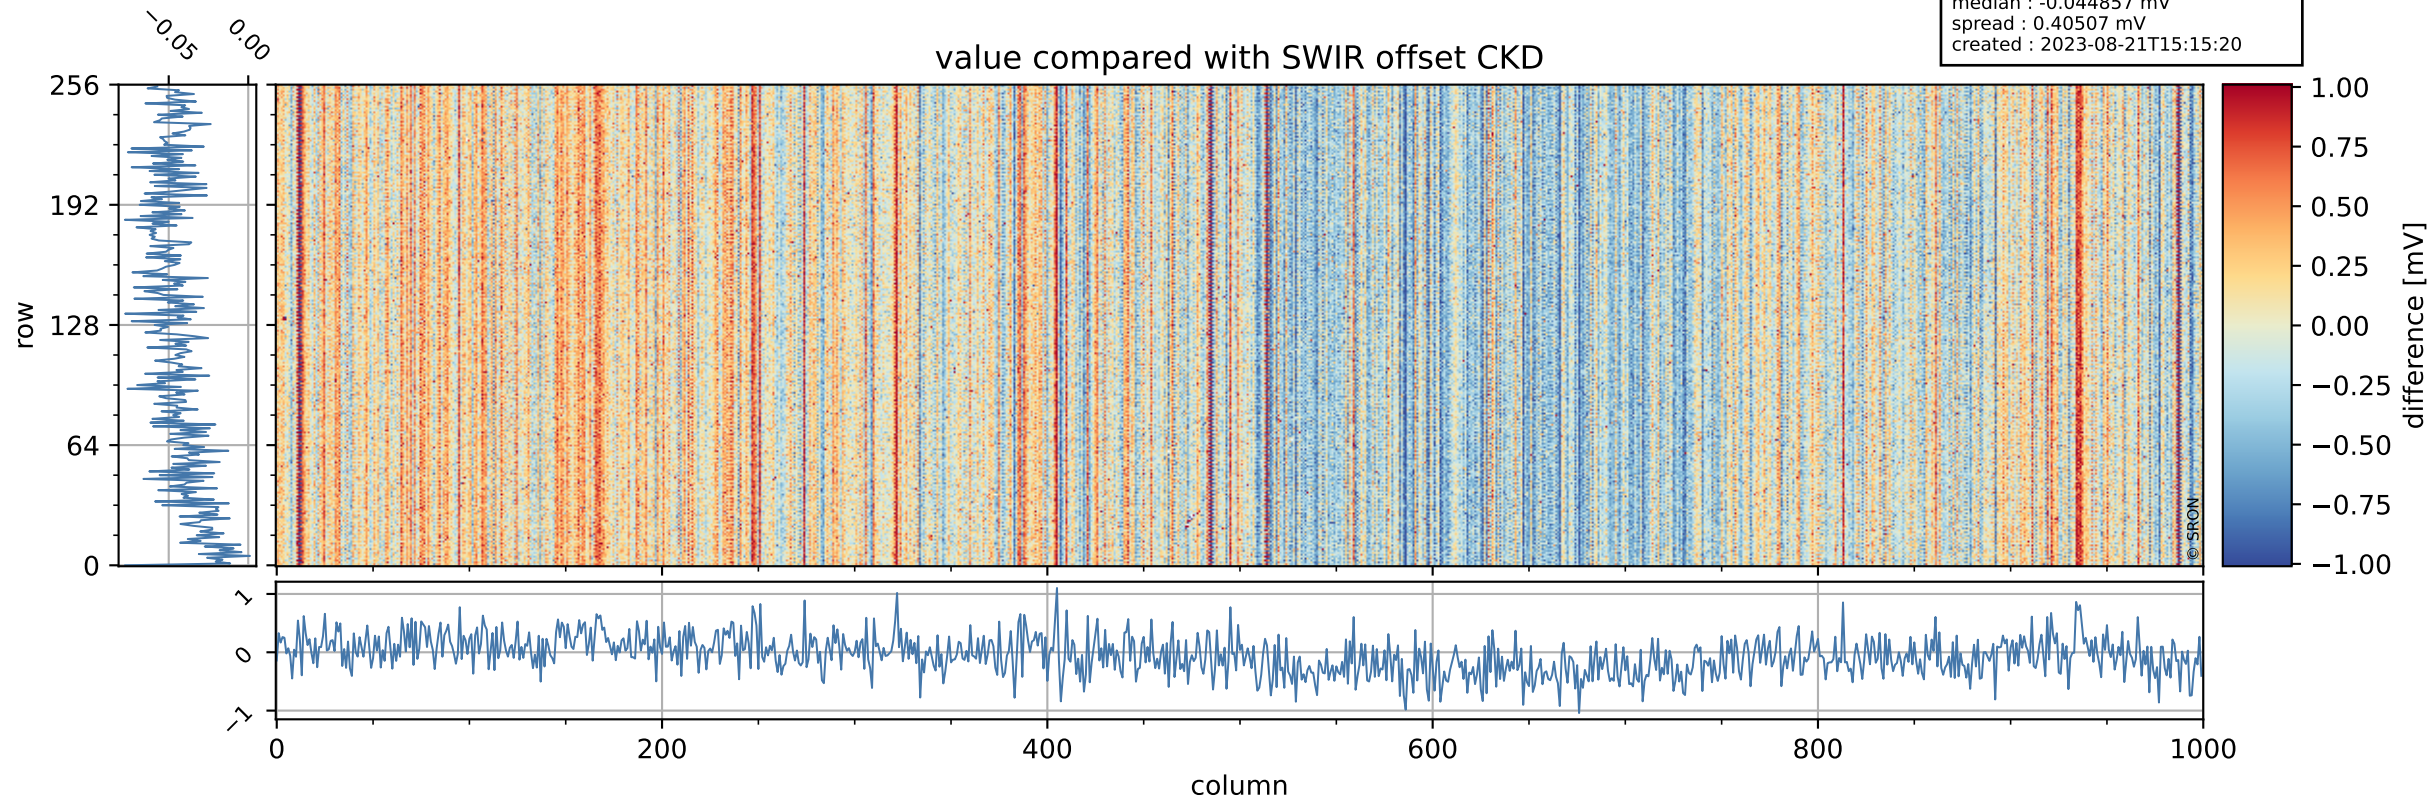

Tropomi SWIR offset (official)

orbits : 19 in [23377, 23422]
coverage : 2022-04-18 / 2022-04-21
median : 0.52597 V
spread : 0.035914 V
created : 2023-08-21T15:15:19

value detector map

Tropomi SWIR offset (official)

orbits : 19 in [23377, 23422]
coverage : 2022-04-18 / 2022-04-21
median : 29.624 μV
spread : 14.738 μV
created : 2023-08-21T15:15:20

Tropomi SWIR offset (official)

orbits : 19 in [23377, 23422]
coverage : 2022-04-18 / 2022-04-21
median : -0.044857 mV
spread : 0.40507 mV
created : 2023-08-21T15:15:20

value compared with SWIR offset CKD

Tropomi SWIR offset (official) ground-tracks of Sentinel-5P

orbits : 19 in [23377, 23422]
coverage : 2022-04-18 / 2022-04-21
created : 2023-08-21T15:15:21

Tropomi SWIR offset (official)

orbits : [2827, 23422]
coverage : 2018-04-30 / 2022-04-21
created : 2023-08-21T15:15:21

trend of detector median & temperatures