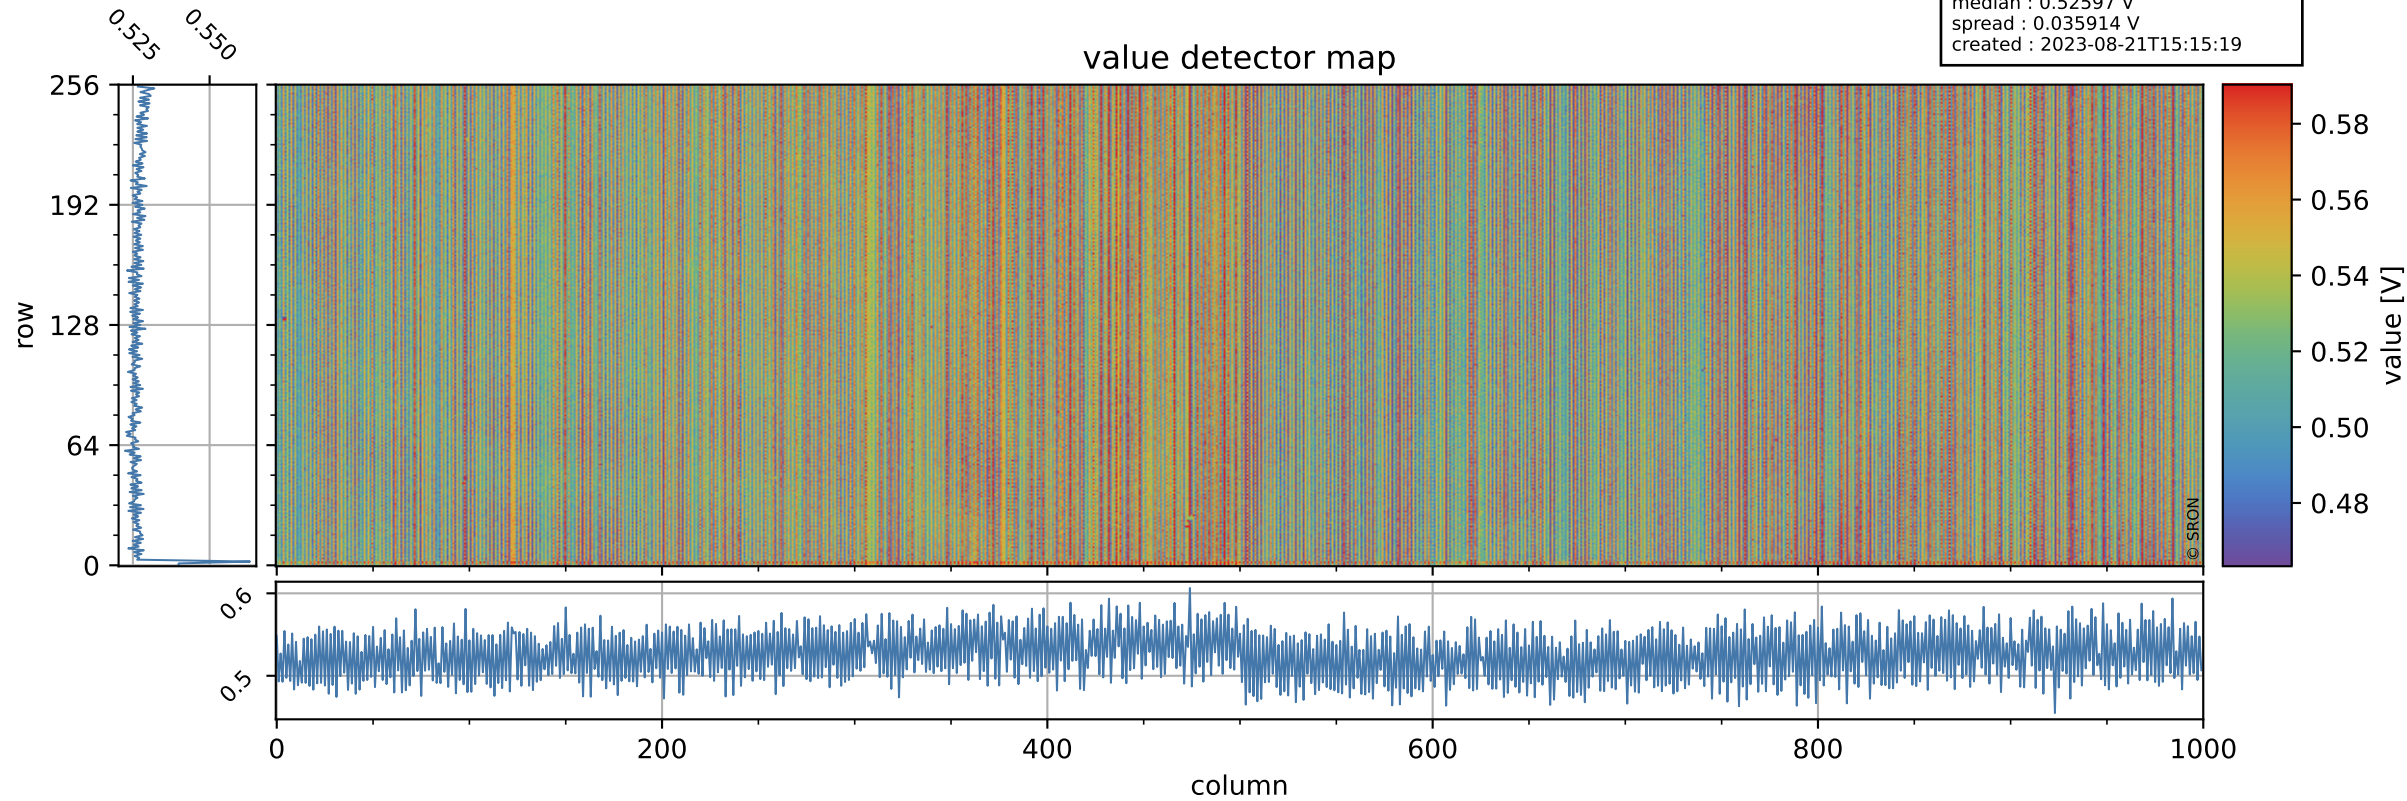

Tropomi SWIR offset (official)

orbits : 19 in [23377, 23422]
coverage : 2022-04-18 / 2022-04-21
median : 0.52597 V
spread : 0.035914 V
created : 2023-08-21T15:15:19

value detector map

Tropomi SWIR offset (official)

orbits : 19 in [23377, 23422]
coverage : 2022-04-18 / 2022-04-21
median : 29.624 μV
spread : 14.738 μV
created : 2023-08-21T15:15:20

Tropomi SWIR offset (official)

orbits : 19 in [23377, 23422]
coverage : 2022-04-18 / 2022-04-21
median : -0.044857 mV
spread : 0.40507 mV
created : 2023-08-21T15:15:20

value compared with SWIR offset CKD

Tropomi SWIR offset (official) ground-tracks of Sentinel-5P

orbits : 19 in [23377, 23422]
coverage : 2022-04-18 / 2022-04-21
created : 2023-08-21T15:15:21

Tropomi SWIR offset (official)

orbits : [2827, 23422]
coverage : 2018-04-30 / 2022-04-21
created : 2023-08-21T15:15:21

trend of detector median & temperatures