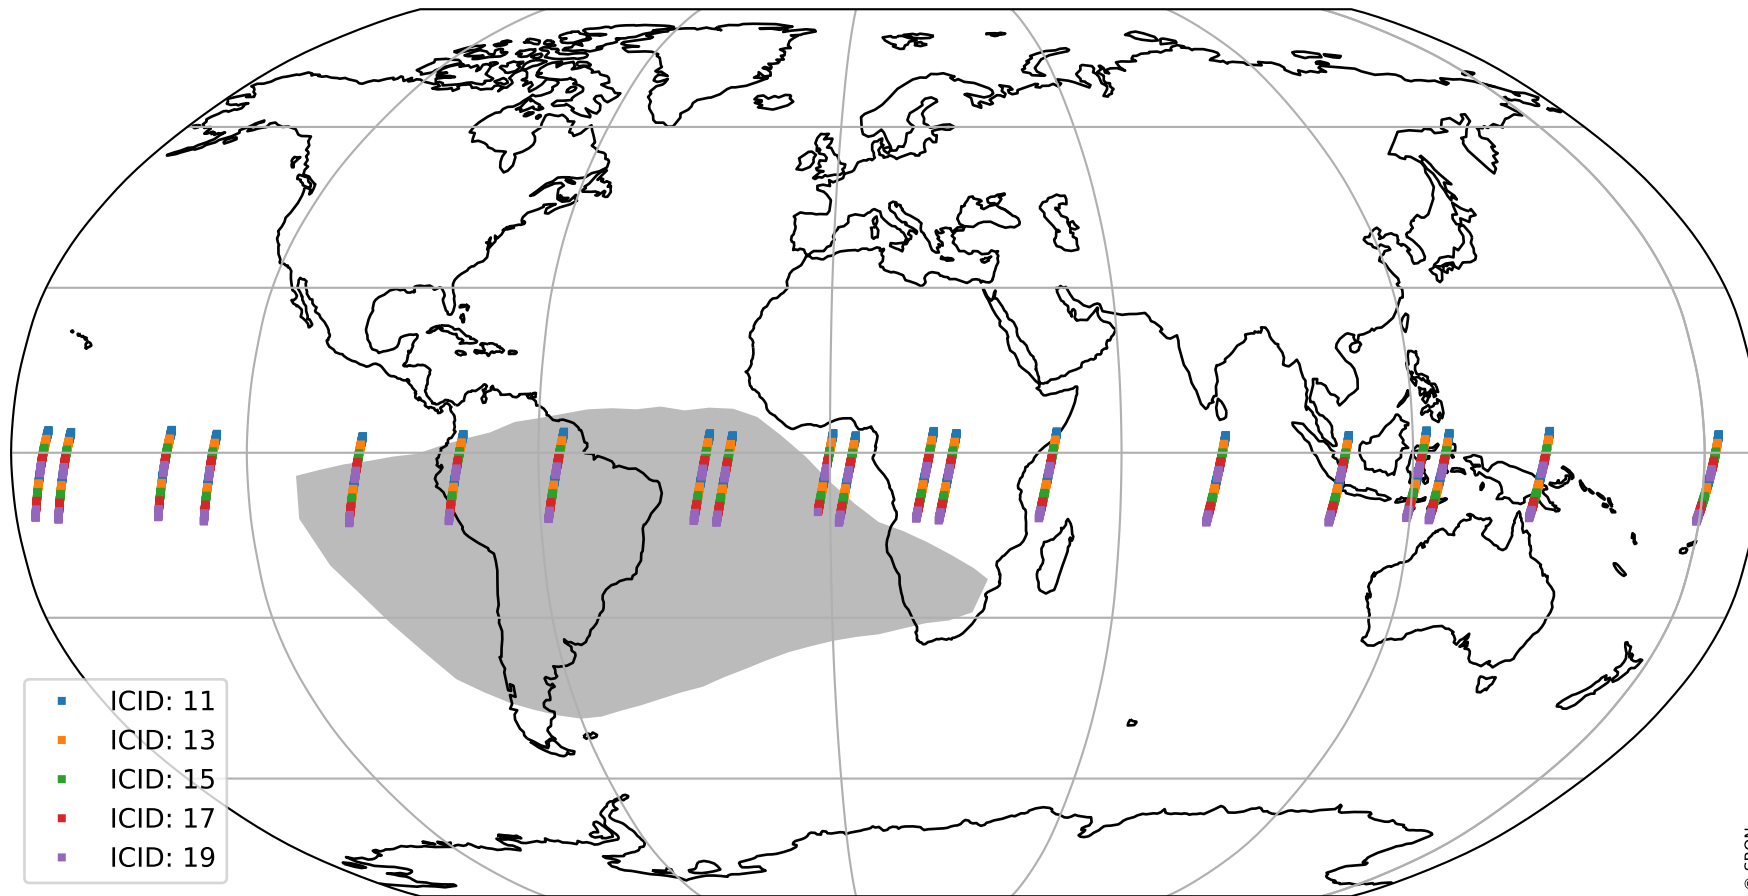

Tropomi SWIR offset (official)

orbits : 20 in [23392, 23437]
coverage : 2022-04-19 / 2022-04-22
median : 0.52597 V
spread : 0.035914 V
created : 2023-08-21T15:15:22

value detector map

Tropomi SWIR offset (official)

orbits : 20 in [23392, 23437]
coverage : 2022-04-19 / 2022-04-22
median : 31.847 μV
spread : 15.945 μV
created : 2023-08-21T15:15:23

Tropomi SWIR offset (official)

orbits : 20 in [23392, 23437]
coverage : 2022-04-19 / 2022-04-22
median : -0.04822 mV
spread : 0.40163 mV
created : 2023-08-21T15:15:23

value compared with SWIR offset CKD

Tropomi SWIR offset (official) ground-tracks of Sentinel-5P

orbits : 20 in [23392, 23437]
coverage : 2022-04-19 / 2022-04-22
created : 2023-08-21T15:15:24

Tropomi SWIR offset (official)

orbits : [2827, 23437]
coverage : 2018-04-30 / 2022-04-22
created : 2023-08-21T15:15:24

trend of detector median & temperatures