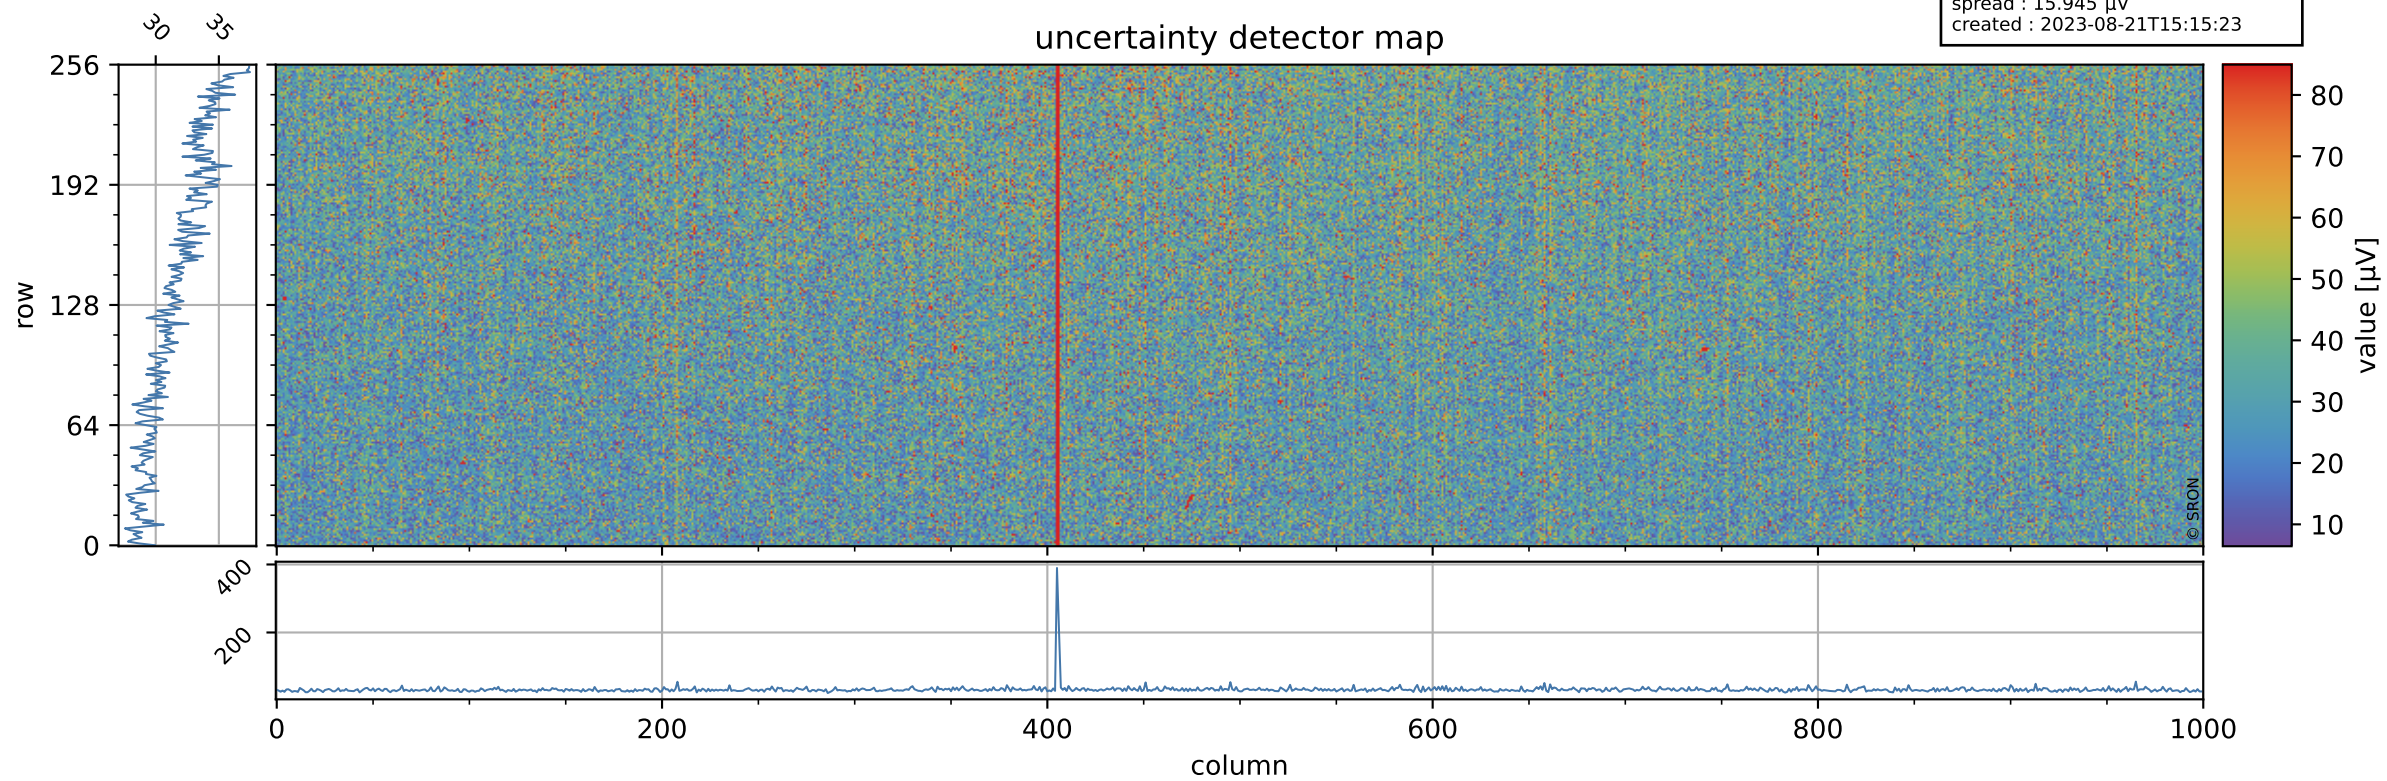

Tropomi SWIR offset (official)

orbits : 20 in [23392, 23437]
coverage : 2022-04-19 / 2022-04-22
median : 0.52597 V
spread : 0.035914 V
created : 2023-08-21T15:15:22

value detector map

Tropomi SWIR offset (official)

orbits : 20 in [23392, 23437]
coverage : 2022-04-19 / 2022-04-22
median : 31.847 μV
spread : 15.945 μV
created : 2023-08-21T15:15:23

Tropomi SWIR offset (official)

orbits : 20 in [23392, 23437]
coverage : 2022-04-19 / 2022-04-22
median : -0.04822 mV
spread : 0.40163 mV
created : 2023-08-21T15:15:23

value compared with SWIR offset CKD

Tropomi SWIR offset (official) ground-tracks of Sentinel-5P

orbits : 20 in [23392, 23437]
coverage : 2022-04-19 / 2022-04-22
created : 2023-08-21T15:15:24

Tropomi SWIR offset (official)

orbits : [2827, 23437]
coverage : 2018-04-30 / 2022-04-22
created : 2023-08-21T15:15:24

trend of detector median & temperatures