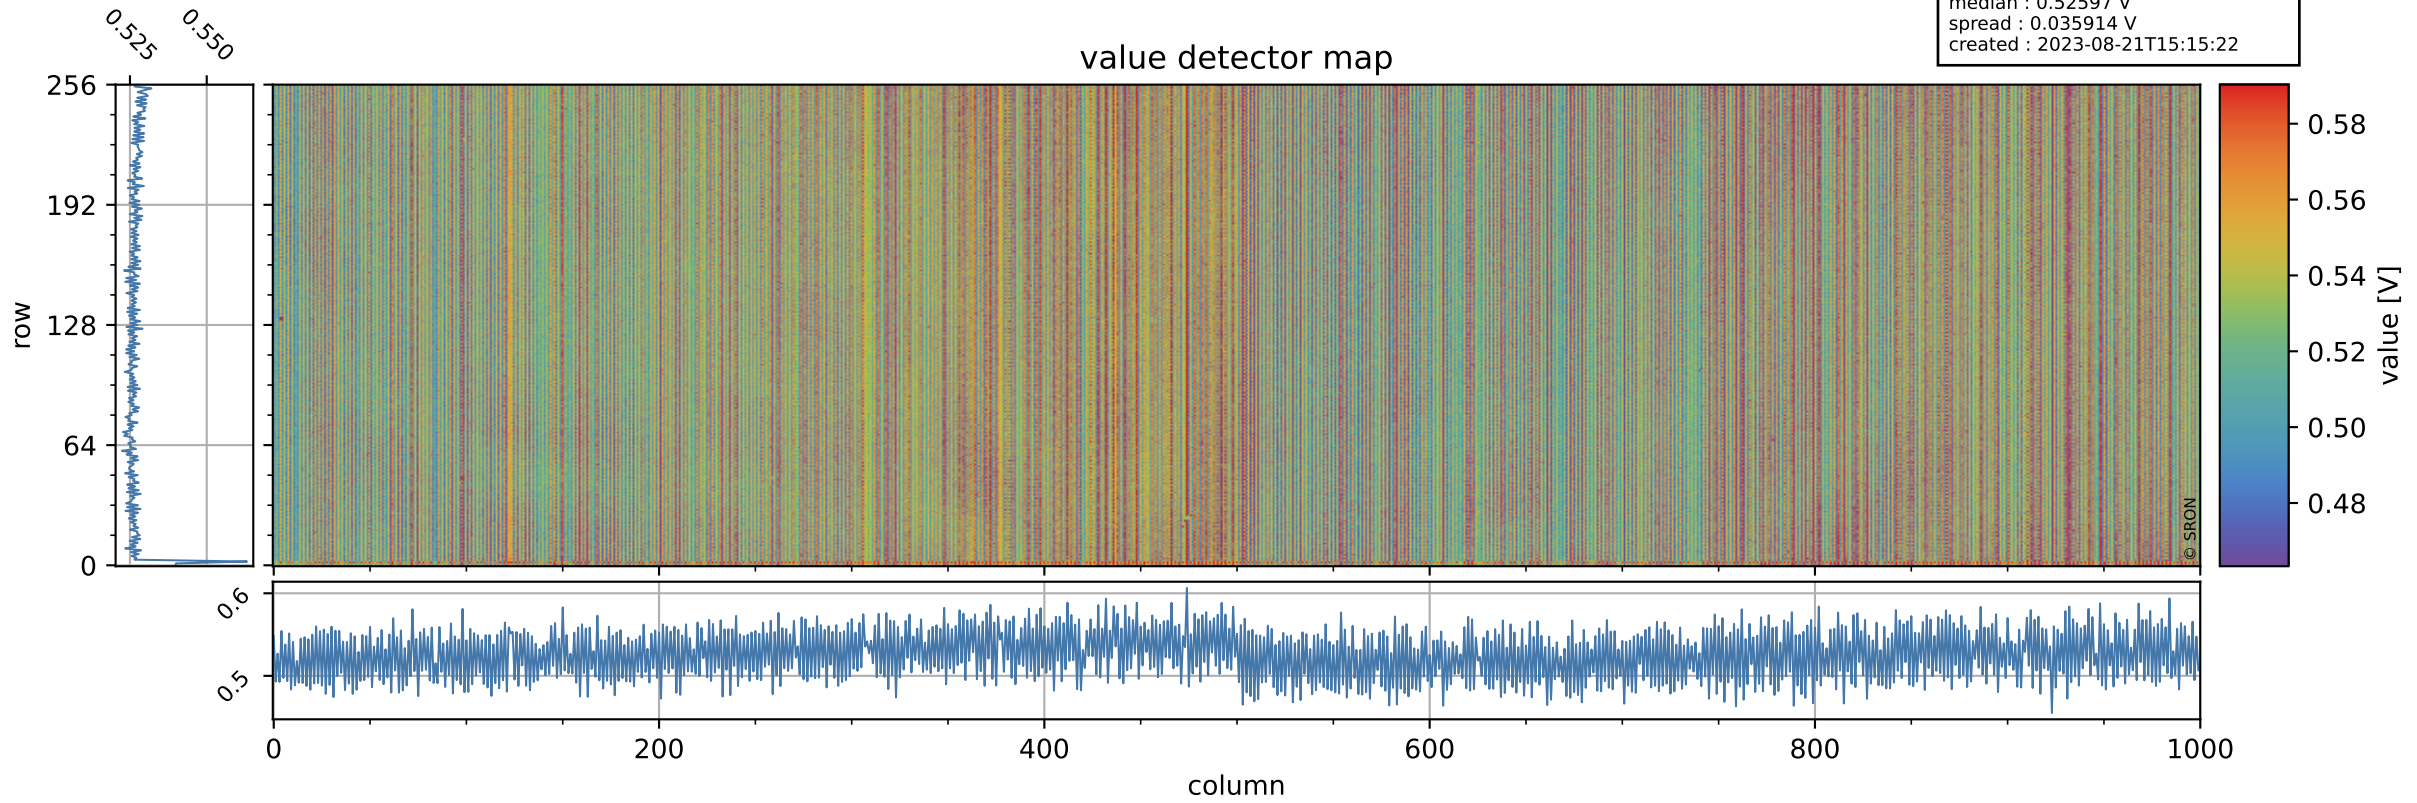

Tropomi SWIR offset (official)

orbits : 20 in [23392, 23437]
coverage : 2022-04-19 / 2022-04-22
median : 0.52597 V
spread : 0.035914 V
created : 2023-08-21T15:15:22

value detector map

Tropomi SWIR offset (official)

orbits : 20 in [23392, 23437]
coverage : 2022-04-19 / 2022-04-22
median : 31.847 μV
spread : 15.945 μV
created : 2023-08-21T15:15:23

Tropomi SWIR offset (official)

orbits : 20 in [23392, 23437]
coverage : 2022-04-19 / 2022-04-22
median : -0.04822 mV
spread : 0.40163 mV
created : 2023-08-21T15:15:23

value compared with SWIR offset CKD

Tropomi SWIR offset (official) ground-tracks of Sentinel-5P

orbits : 20 in [23392, 23437]
coverage : 2022-04-19 / 2022-04-22
created : 2023-08-21T15:15:24

Tropomi SWIR offset (official)

orbits : [2827, 23437]
coverage : 2018-04-30 / 2022-04-22
created : 2023-08-21T15:15:24

trend of detector median & temperatures