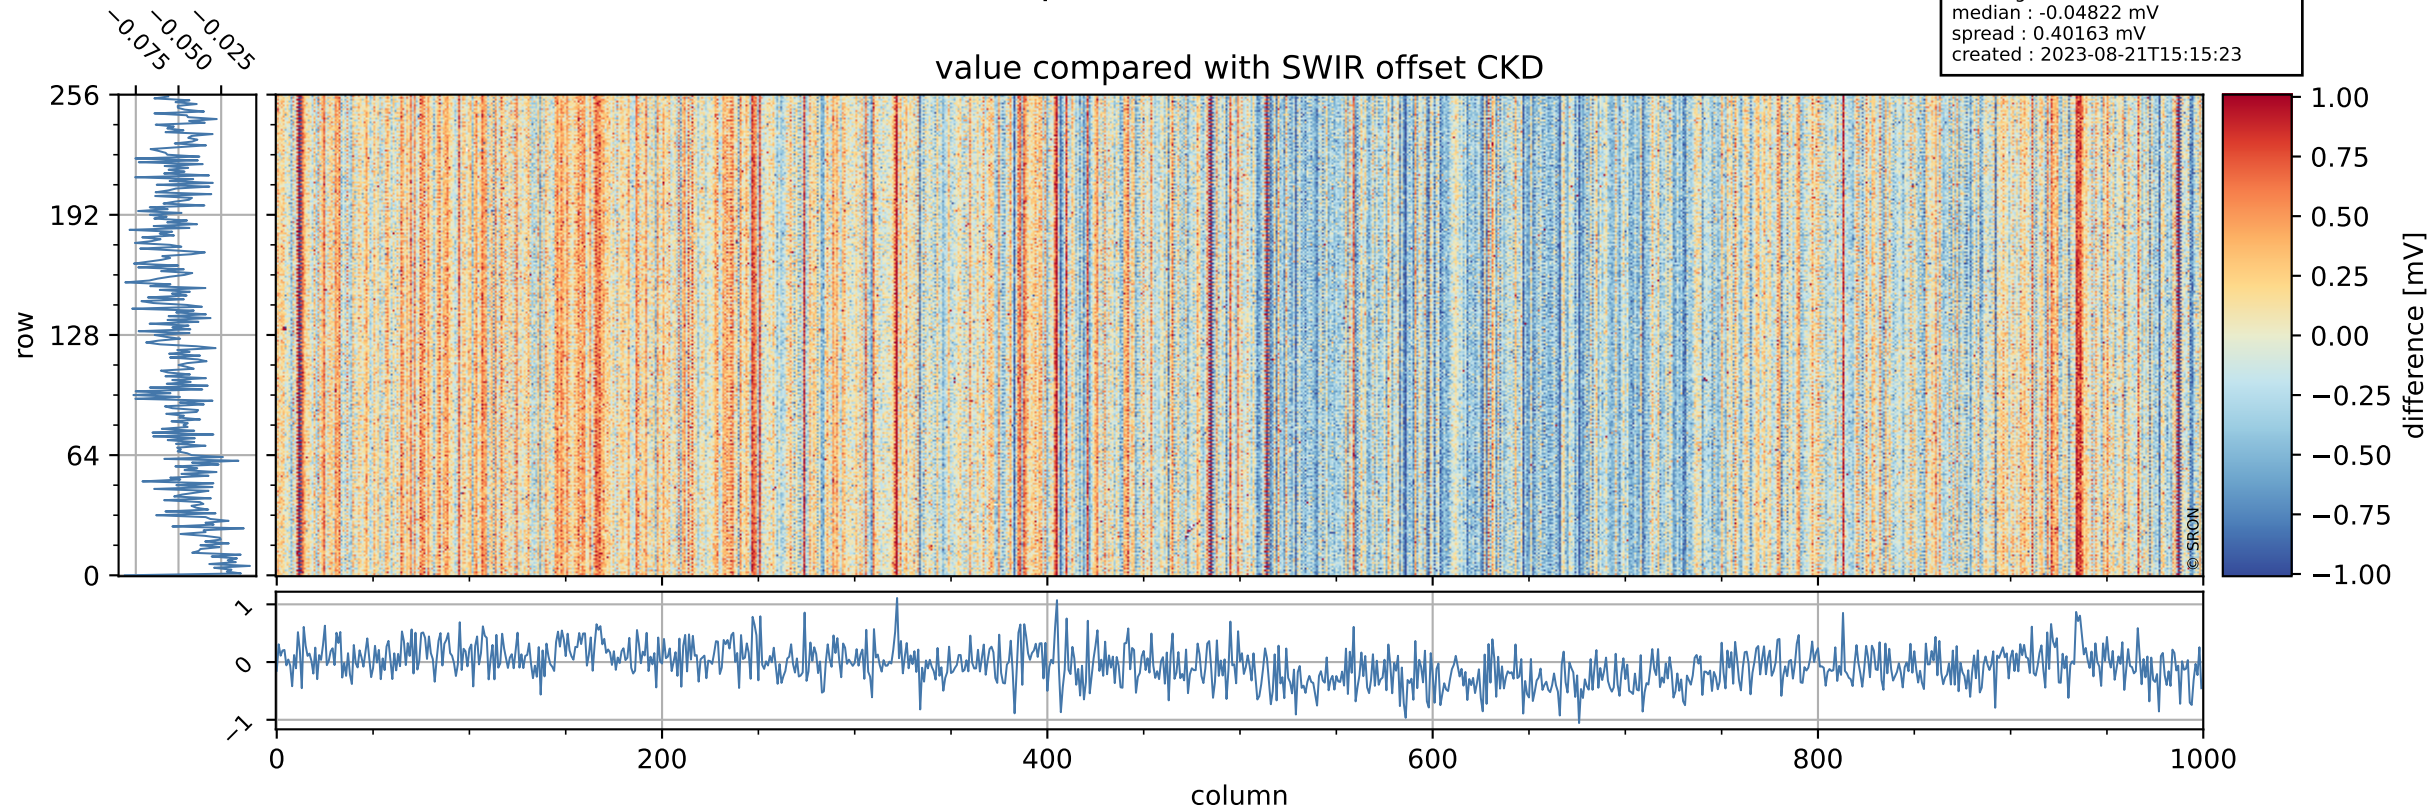

Tropomi SWIR offset (official)

orbits : 20 in [23392, 23437]
coverage : 2022-04-19 / 2022-04-22
median : 0.52597 V
spread : 0.035914 V
created : 2023-08-21T15:15:22

value detector map

Tropomi SWIR offset (official)

orbits : 20 in [23392, 23437]
coverage : 2022-04-19 / 2022-04-22
median : 31.847 μV
spread : 15.945 μV
created : 2023-08-21T15:15:23

Tropomi SWIR offset (official)

orbits : 20 in [23392, 23437]
coverage : 2022-04-19 / 2022-04-22
median : -0.04822 mV
spread : 0.40163 mV
created : 2023-08-21T15:15:23

value compared with SWIR offset CKD

Tropomi SWIR offset (official) ground-tracks of Sentinel-5P

orbits : 20 in [23392, 23437]
coverage : 2022-04-19 / 2022-04-22
created : 2023-08-21T15:15:24

Tropomi SWIR offset (official)

orbits : [2827, 23437]
coverage : 2018-04-30 / 2022-04-22
created : 2023-08-21T15:15:24

trend of detector median & temperatures