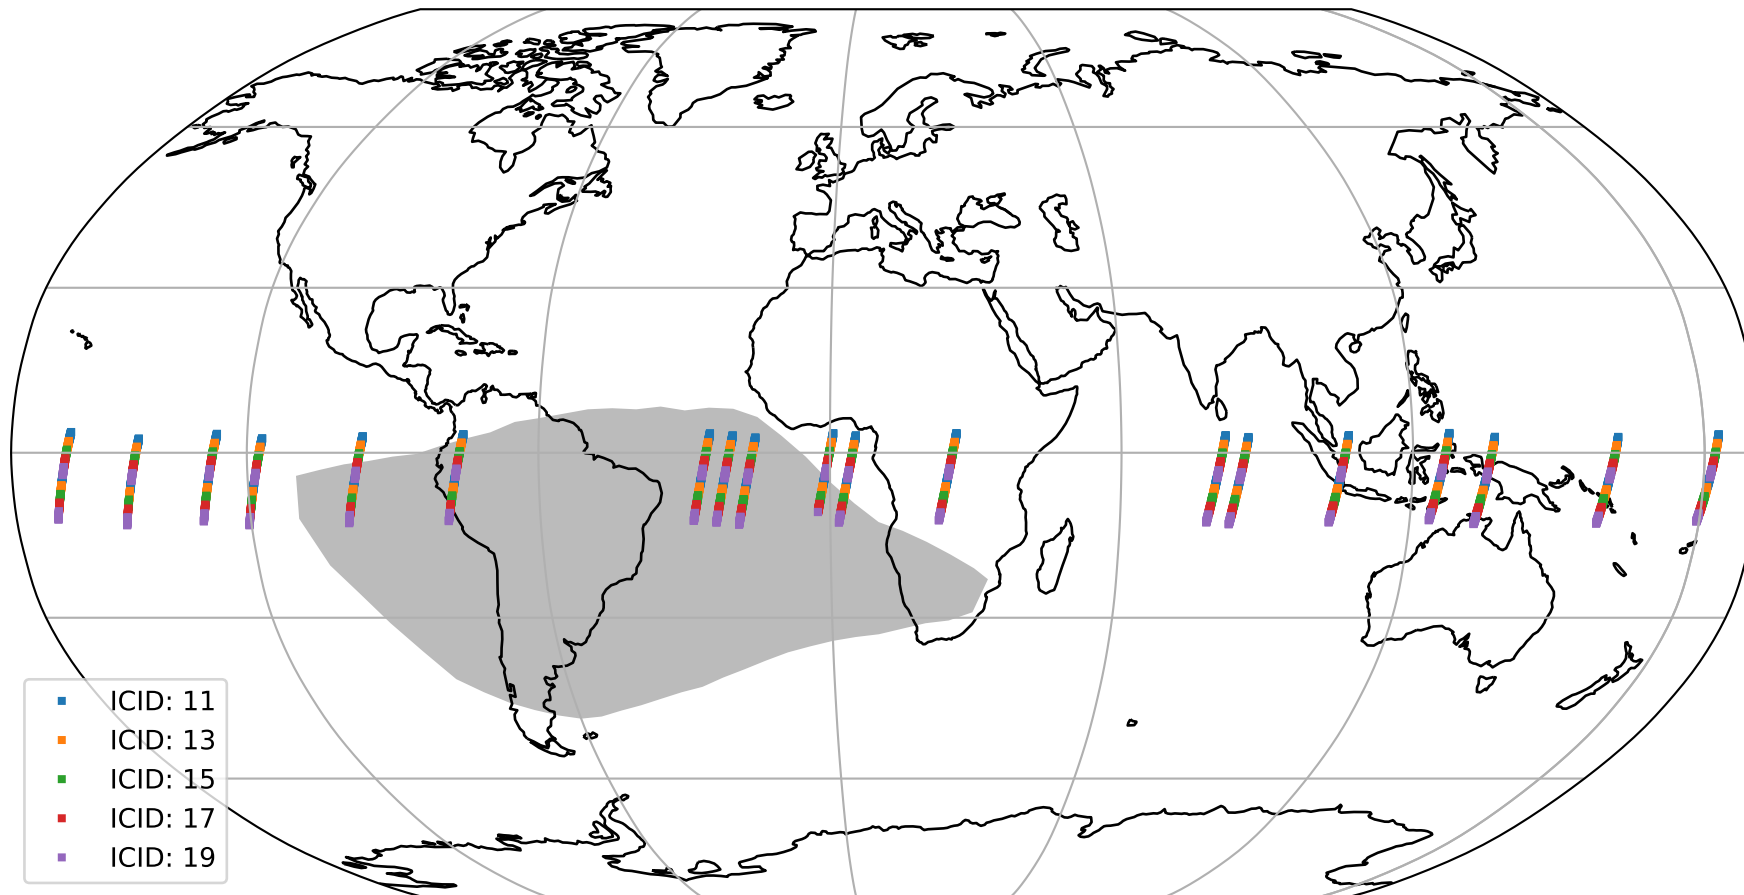

Tropomi SWIR offset (official)

orbits : 19 in [23407, 23452]
coverage : 2022-04-20 / 2022-04-23
median : 0.52596 V
spread : 0.035914 V
created : 2023-08-21T15:15:26

value detector map

Tropomi SWIR offset (official)

orbits : 19 in [23407, 23452]
coverage : 2022-04-20 / 2022-04-23
median : 33.217 μV
spread : 16.458 μV
created : 2023-08-21T15:15:26

Tropomi SWIR offset (official)

orbits : 19 in [23407, 23452]
coverage : 2022-04-20 / 2022-04-23
median : -0.051362 mV
spread : 0.40299 mV
created : 2023-08-21T15:15:27

value compared with SWIR offset CKD

Tropomi SWIR offset (official) ground-tracks of Sentinel-5P

orbits : 19 in [23407, 23452]
coverage : 2022-04-20 / 2022-04-23
created : 2023-08-21T15:15:27

Tropomi SWIR offset (official)

orbits : [2827, 23452]
coverage : 2018-04-30 / 2022-04-23
created : 2023-08-21T15:15:28

trend of detector median & temperatures