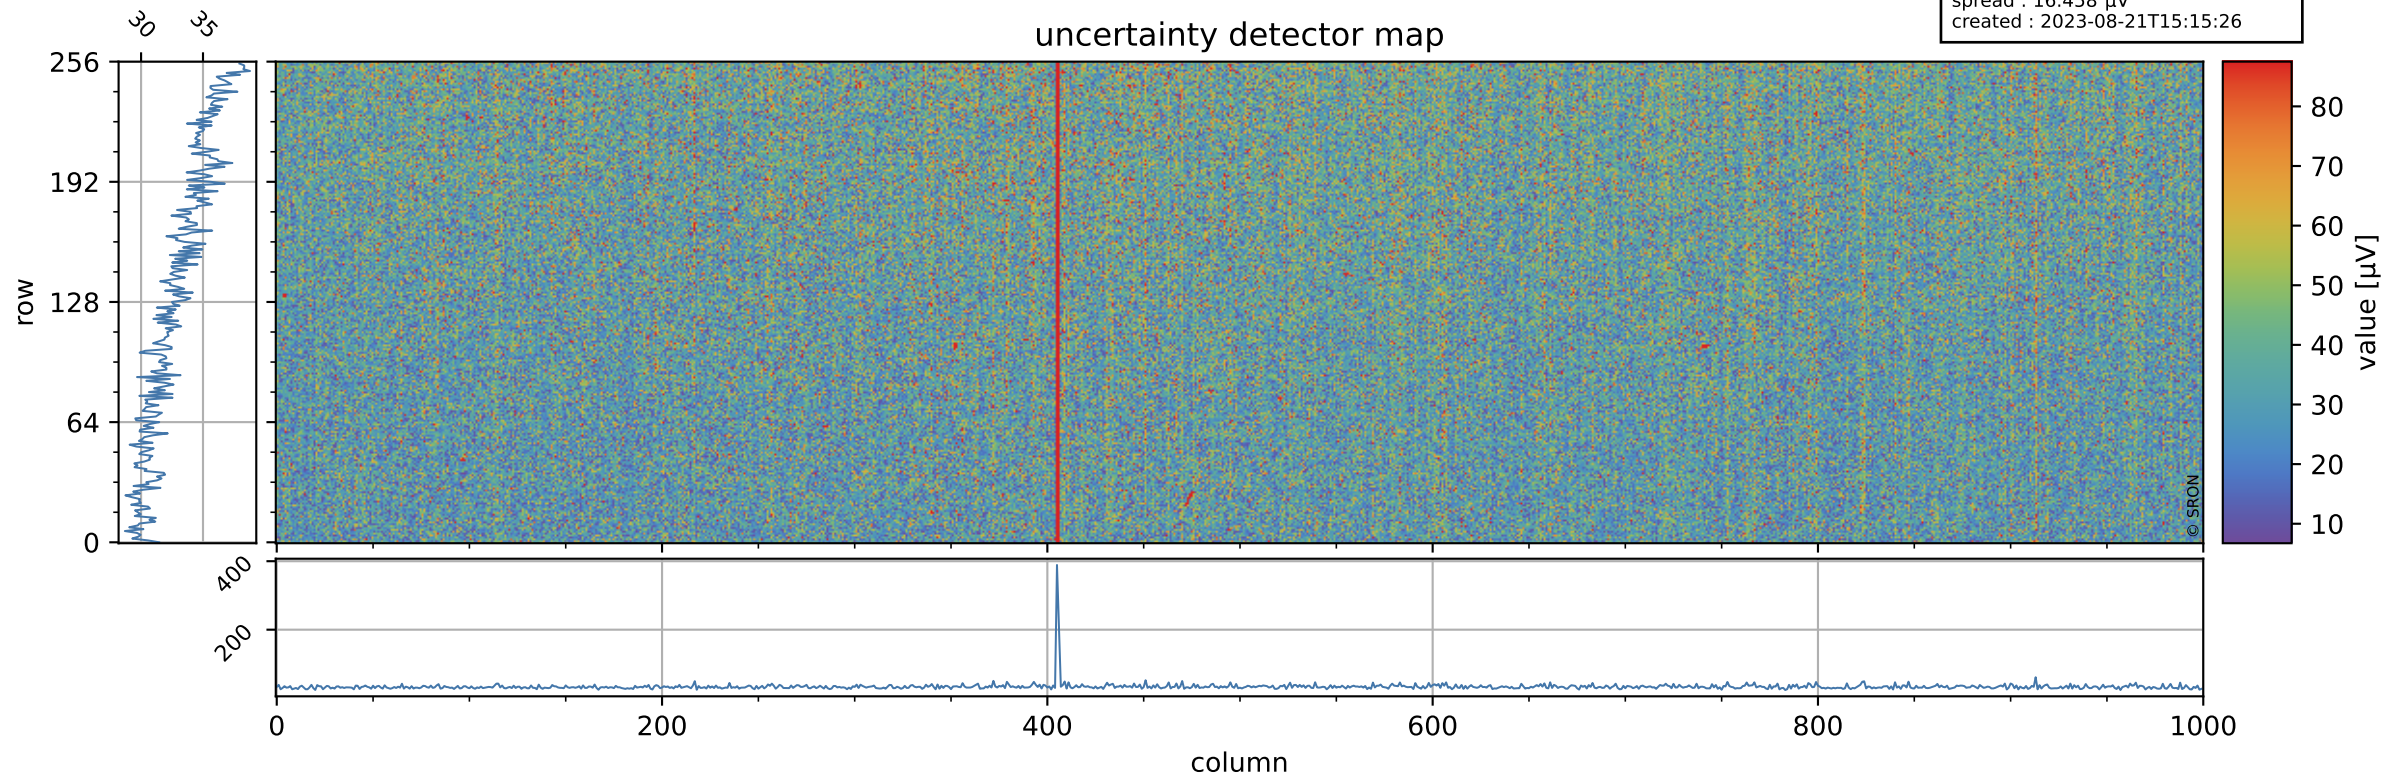

Tropomi SWIR offset (official)

orbits : 19 in [23407, 23452]
coverage : 2022-04-20 / 2022-04-23
median : 0.52596 V
spread : 0.035914 V
created : 2023-08-21T15:15:26

value detector map

Tropomi SWIR offset (official)

orbits : 19 in [23407, 23452]
coverage : 2022-04-20 / 2022-04-23
median : 33.217 μV
spread : 16.458 μV
created : 2023-08-21T15:15:26

Tropomi SWIR offset (official)

orbits : 19 in [23407, 23452]
coverage : 2022-04-20 / 2022-04-23
median : -0.051362 mV
spread : 0.40299 mV
created : 2023-08-21T15:15:27

value compared with SWIR offset CKD

Tropomi SWIR offset (official) ground-tracks of Sentinel-5P

orbits : 19 in [23407, 23452]
coverage : 2022-04-20 / 2022-04-23
created : 2023-08-21T15:15:27

Tropomi SWIR offset (official)

orbits : [2827, 23452]
coverage : 2018-04-30 / 2022-04-23
created : 2023-08-21T15:15:28

trend of detector median & temperatures