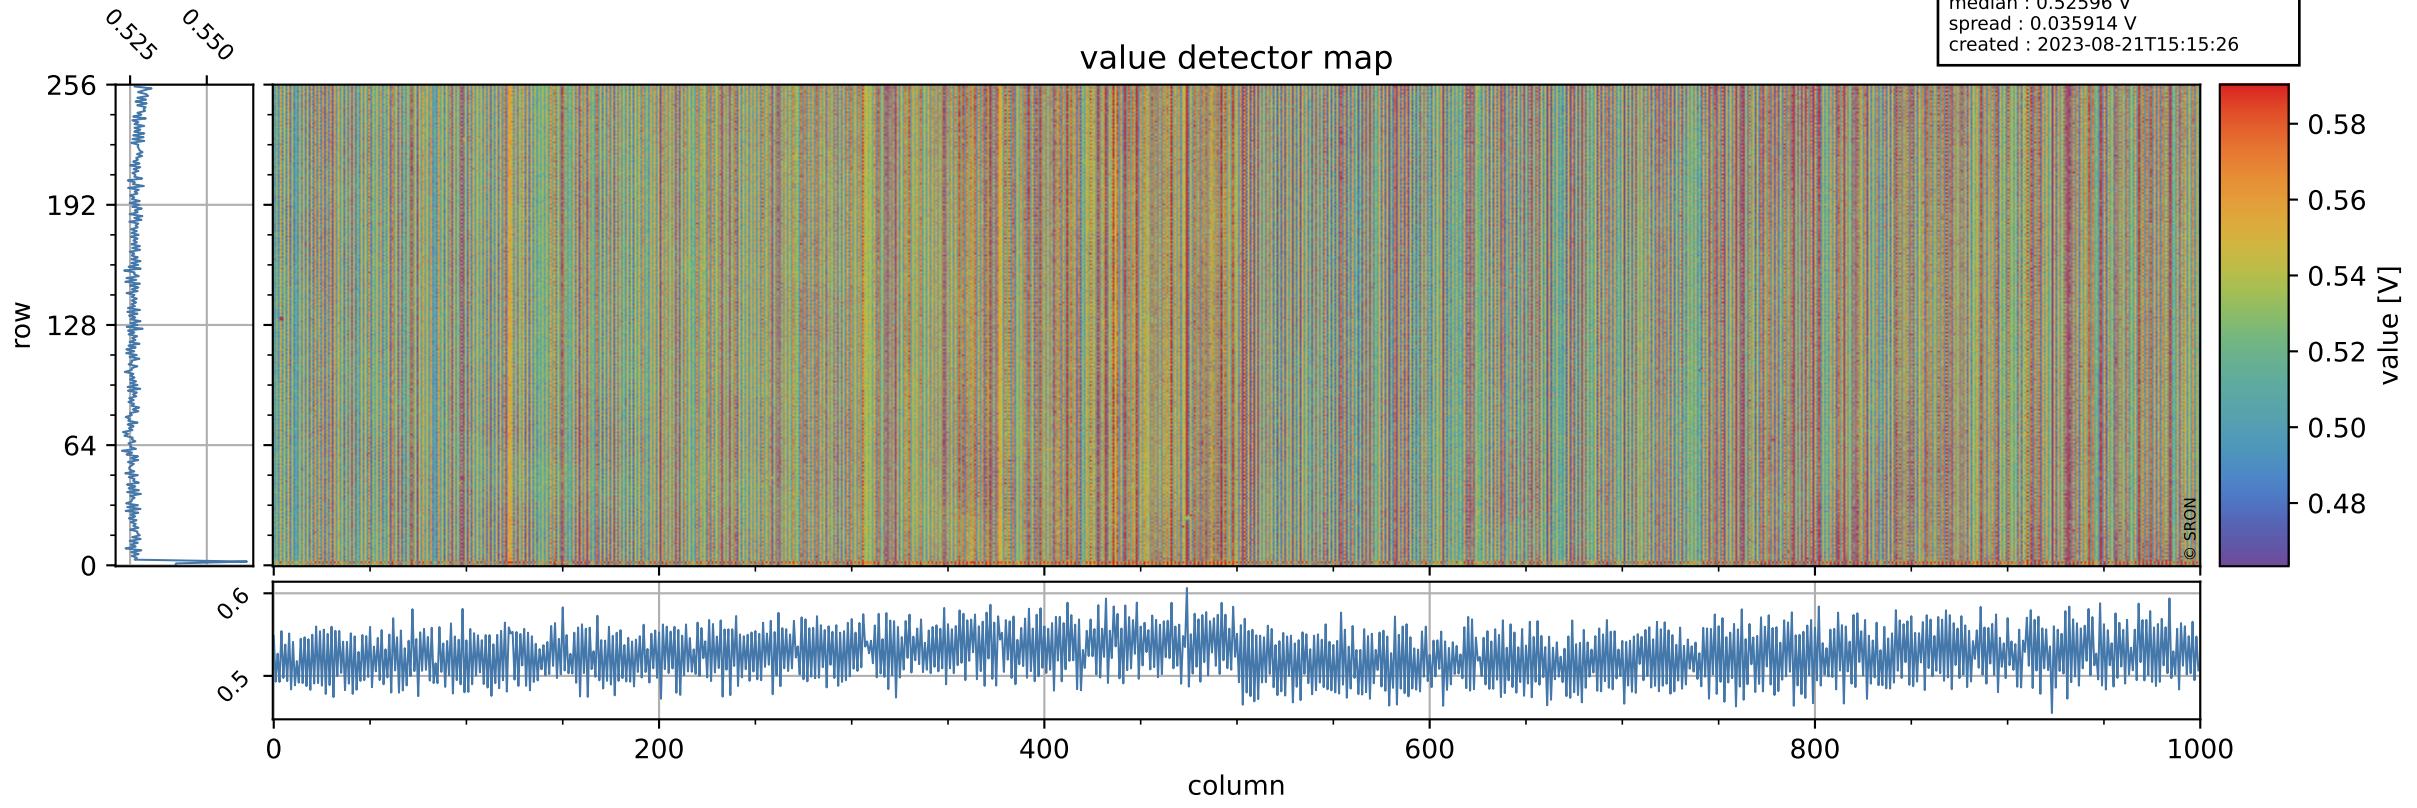

Tropomi SWIR offset (official)

orbits : 19 in [23407, 23452]
coverage : 2022-04-20 / 2022-04-23
median : 0.52596 V
spread : 0.035914 V
created : 2023-08-21T15:15:26

value detector map

Tropomi SWIR offset (official)

orbits : 19 in [23407, 23452]
coverage : 2022-04-20 / 2022-04-23
median : 33.217 μV
spread : 16.458 μV
created : 2023-08-21T15:15:26

Tropomi SWIR offset (official)

orbits : 19 in [23407, 23452]
coverage : 2022-04-20 / 2022-04-23
median : -0.051362 mV
spread : 0.40299 mV
created : 2023-08-21T15:15:27

value compared with SWIR offset CKD

Tropomi SWIR offset (official) ground-tracks of Sentinel-5P

orbits : 19 in [23407, 23452]
coverage : 2022-04-20 / 2022-04-23
created : 2023-08-21T15:15:27

Tropomi SWIR offset (official)

orbits : [2827, 23452]
coverage : 2018-04-30 / 2022-04-23
created : 2023-08-21T15:15:28

trend of detector median & temperatures