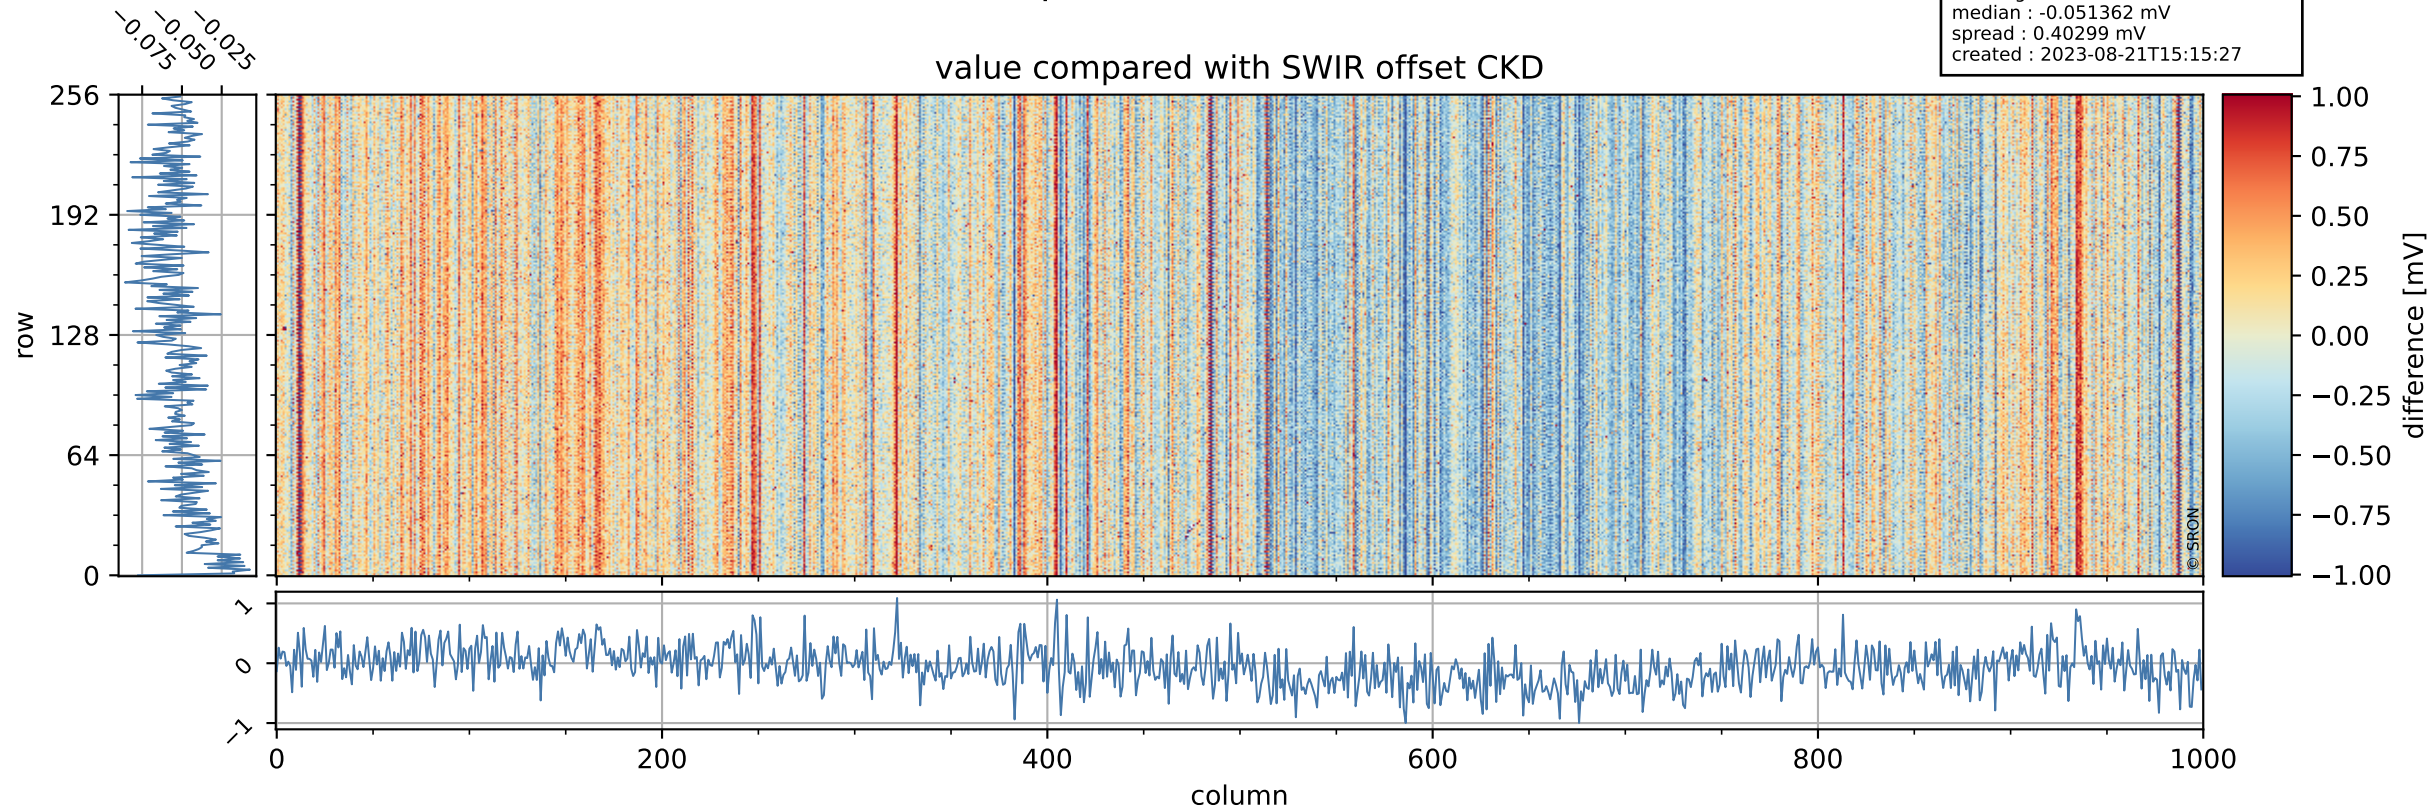

Tropomi SWIR offset (official)

orbits : 19 in [23407, 23452]
coverage : 2022-04-20 / 2022-04-23
median : 0.52596 V
spread : 0.035914 V
created : 2023-08-21T15:15:26

value detector map

Tropomi SWIR offset (official)

orbits : 19 in [23407, 23452]
coverage : 2022-04-20 / 2022-04-23
median : 33.217 μV
spread : 16.458 μV
created : 2023-08-21T15:15:26

Tropomi SWIR offset (official)

orbits : 19 in [23407, 23452]
coverage : 2022-04-20 / 2022-04-23
median : -0.051362 mV
spread : 0.40299 mV
created : 2023-08-21T15:15:27

value compared with SWIR offset CKD

Tropomi SWIR offset (official) ground-tracks of Sentinel-5P

orbits : 19 in [23407, 23452]
coverage : 2022-04-20 / 2022-04-23
created : 2023-08-21T15:15:27

Tropomi SWIR offset (official)

orbits : [2827, 23452]
coverage : 2018-04-30 / 2022-04-23
created : 2023-08-21T15:15:28

trend of detector median & temperatures