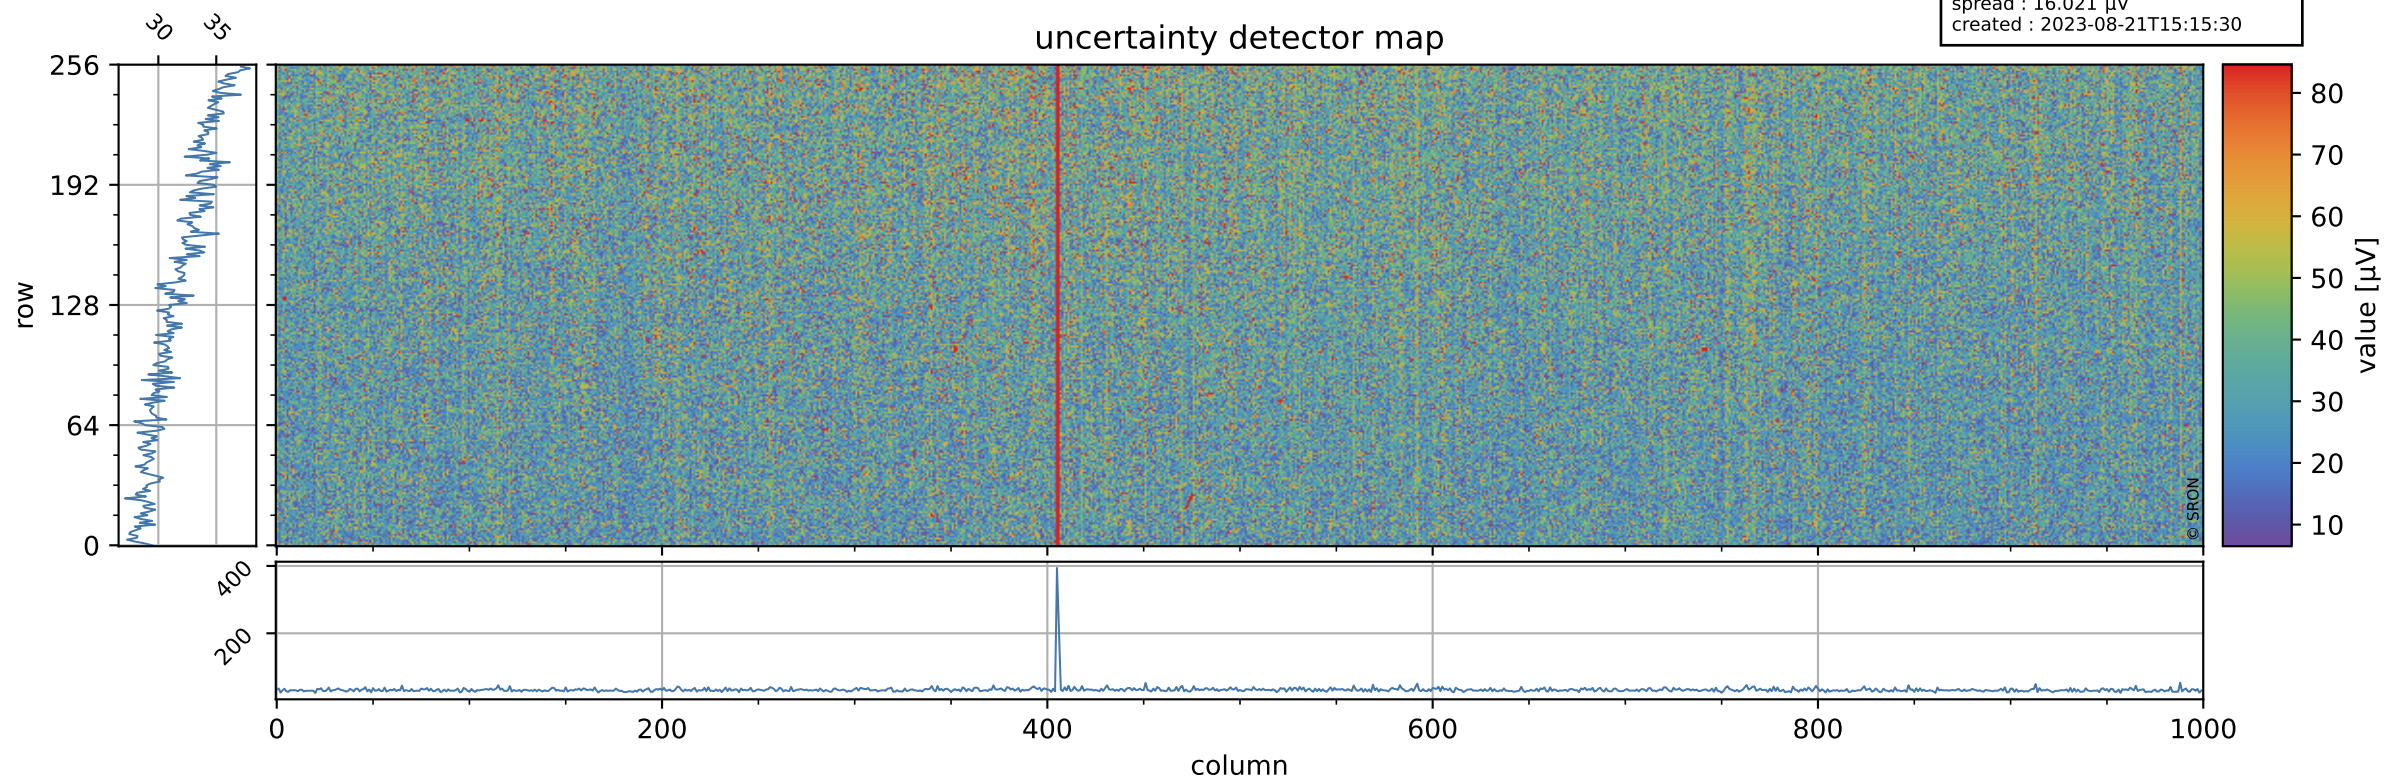

Tropomi SWIR offset (official)

orbits : 20 in [23422, 23467]
coverage : 2022-04-21 / 2022-04-24
median : 0.52597 V
spread : 0.035913 V
created : 2023-08-21T15:15:29

value detector map

Tropomi SWIR offset (official)

orbits : 20 in [23422, 23467]
coverage : 2022-04-21 / 2022-04-24
median : 32.048 μV
spread : 16.021 μV
created : 2023-08-21T15:15:30

Tropomi SWIR offset (official)

orbits : 20 in [23422, 23467]
coverage : 2022-04-21 / 2022-04-24
median : -0.046536 mV
spread : 0.40367 mV
created : 2023-08-21T15:15:30

value compared with SWIR offset CKD

Tropomi SWIR offset (official) ground-tracks of Sentinel-5P

orbits : 20 in [23422, 23467]
coverage : 2022-04-21 / 2022-04-24
created : 2023-08-21T15:15:30

Tropomi SWIR offset (official)

orbits : [2827, 23467]
coverage : 2018-04-30 / 2022-04-24
created : 2023-08-21T15:15:31

trend of detector median & temperatures