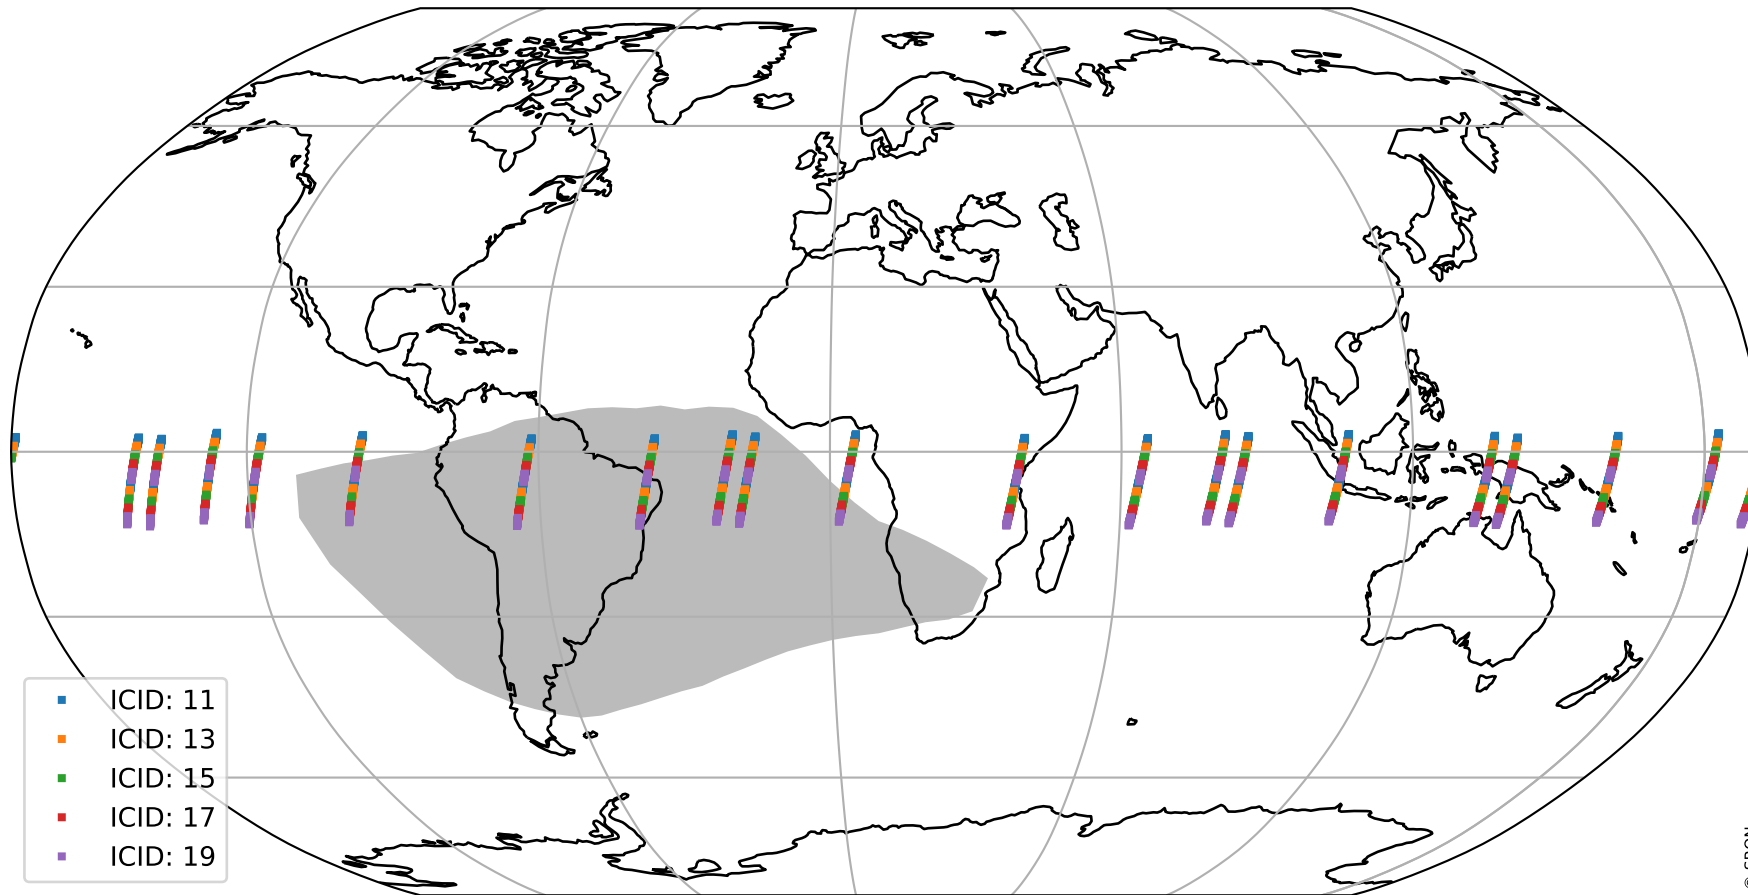

Tropomi SWIR offset (official)

orbits : 20 in [23422, 23467]
coverage : 2022-04-21 / 2022-04-24
median : 0.52597 V
spread : 0.035913 V
created : 2023-08-21T15:15:29

value detector map

Tropomi SWIR offset (official)

orbits : 20 in [23422, 23467]
coverage : 2022-04-21 / 2022-04-24
median : 32.048 μV
spread : 16.021 μV
created : 2023-08-21T15:15:30

Tropomi SWIR offset (official)

orbits : 20 in [23422, 23467]
coverage : 2022-04-21 / 2022-04-24
median : -0.046536 mV
spread : 0.40367 mV
created : 2023-08-21T15:15:30

value compared with SWIR offset CKD

Tropomi SWIR offset (official) ground-tracks of Sentinel-5P

orbits : 20 in [23422, 23467]
coverage : 2022-04-21 / 2022-04-24
created : 2023-08-21T15:15:30

Tropomi SWIR offset (official)

orbits : [2827, 23467]
coverage : 2018-04-30 / 2022-04-24
created : 2023-08-21T15:15:31

trend of detector median & temperatures