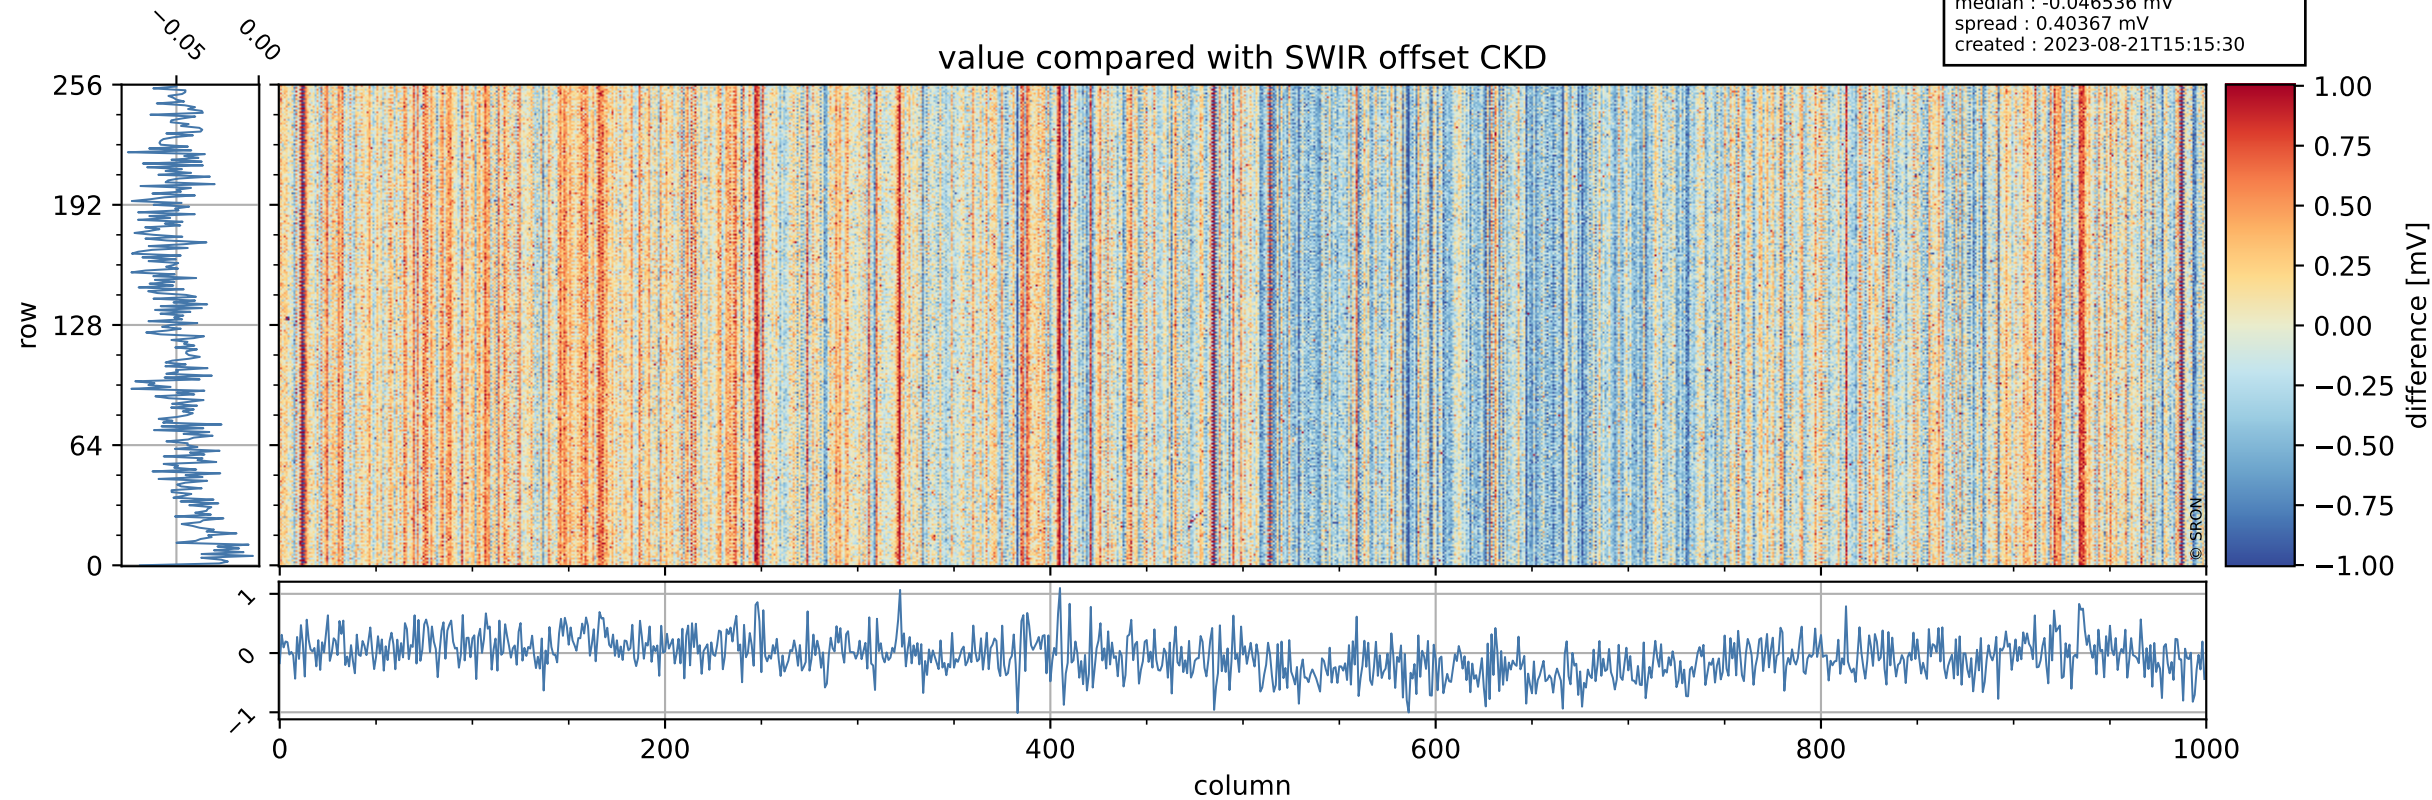

Tropomi SWIR offset (official)

orbits : 20 in [23422, 23467]
coverage : 2022-04-21 / 2022-04-24
median : 0.52597 V
spread : 0.035913 V
created : 2023-08-21T15:15:29

value detector map

Tropomi SWIR offset (official)

orbits : 20 in [23422, 23467]
coverage : 2022-04-21 / 2022-04-24
median : 32.048 μV
spread : 16.021 μV
created : 2023-08-21T15:15:30

Tropomi SWIR offset (official)

orbits : 20 in [23422, 23467]
coverage : 2022-04-21 / 2022-04-24
median : -0.046536 mV
spread : 0.40367 mV
created : 2023-08-21T15:15:30

value compared with SWIR offset CKD

Tropomi SWIR offset (official) ground-tracks of Sentinel-5P

orbits : 20 in [23422, 23467]
coverage : 2022-04-21 / 2022-04-24
created : 2023-08-21T15:15:30

Tropomi SWIR offset (official)

orbits : [2827, 23467]
coverage : 2018-04-30 / 2022-04-24
created : 2023-08-21T15:15:31

trend of detector median & temperatures