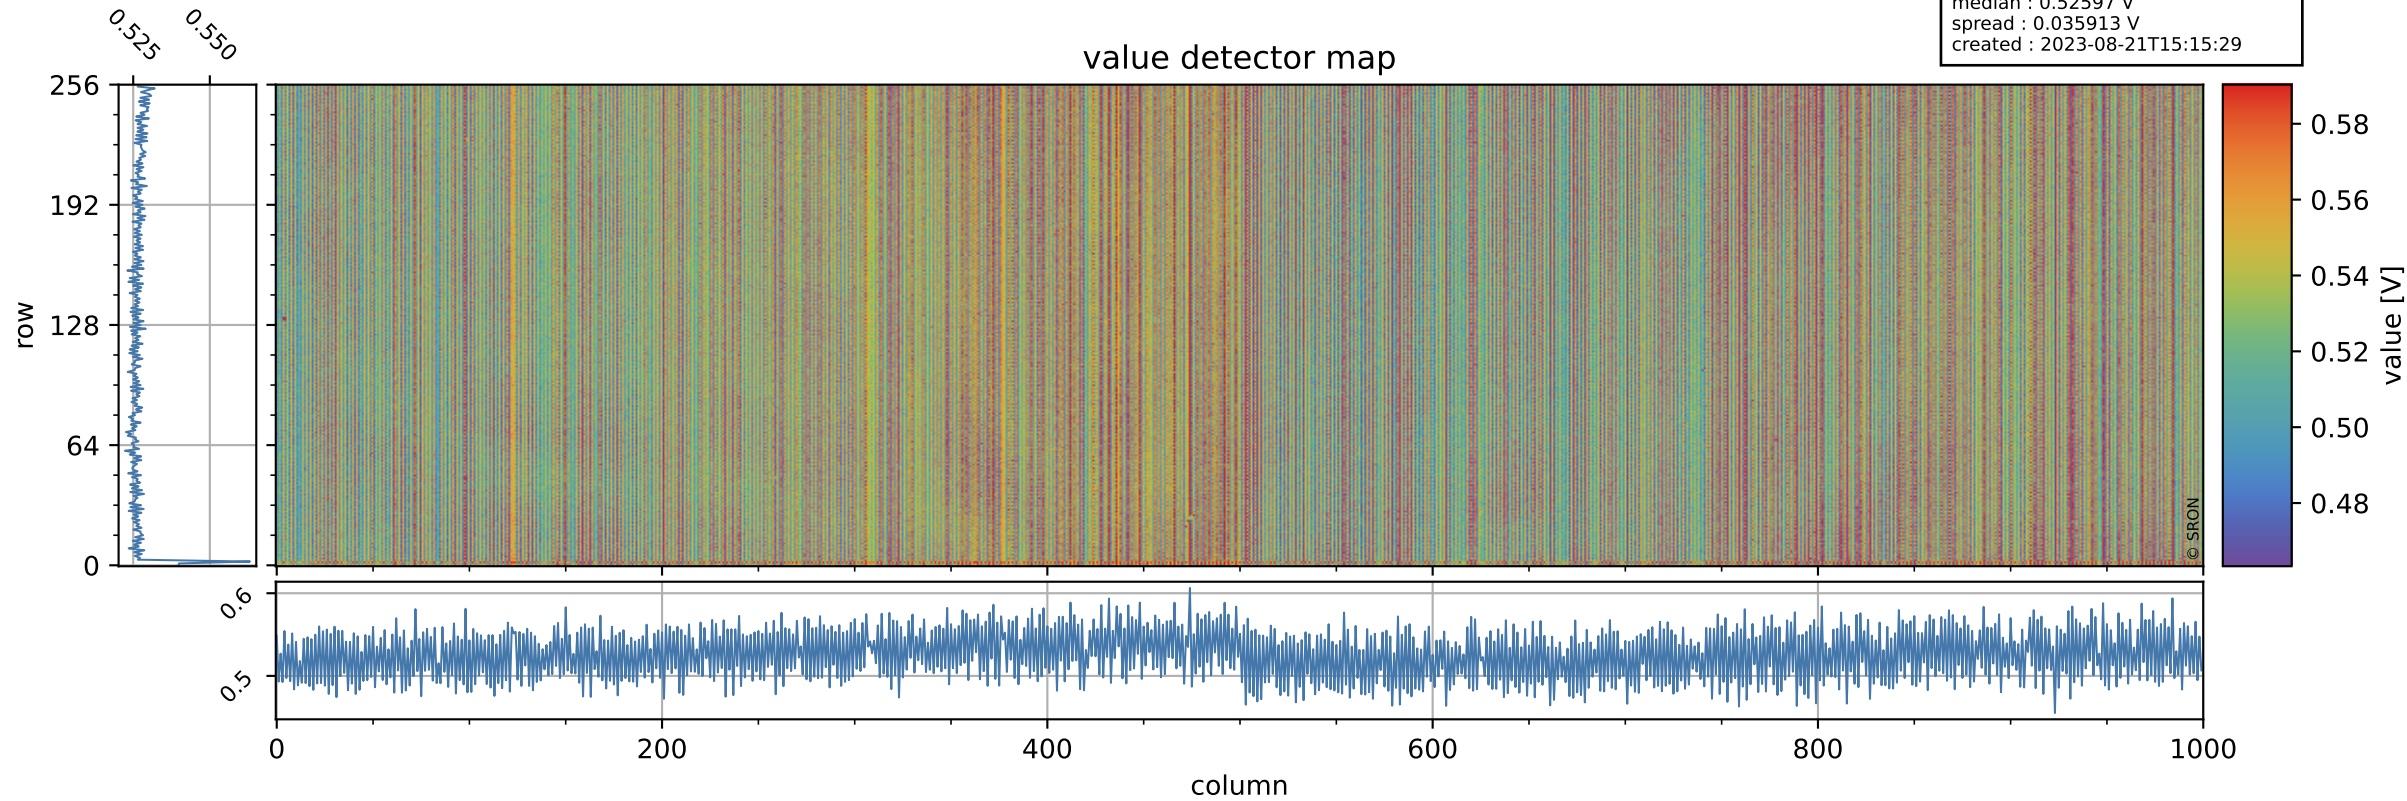

Tropomi SWIR offset (official)

orbits : 20 in [23422, 23467]
coverage : 2022-04-21 / 2022-04-24
median : 0.52597 V
spread : 0.035913 V
created : 2023-08-21T15:15:29

value detector map

Tropomi SWIR offset (official)

orbits : 20 in [23422, 23467]
coverage : 2022-04-21 / 2022-04-24
median : 32.048 μV
spread : 16.021 μV
created : 2023-08-21T15:15:30

Tropomi SWIR offset (official)

orbits : 20 in [23422, 23467]
coverage : 2022-04-21 / 2022-04-24
median : -0.046536 mV
spread : 0.40367 mV
created : 2023-08-21T15:15:30

value compared with SWIR offset CKD

Tropomi SWIR offset (official) ground-tracks of Sentinel-5P

orbits : 20 in [23422, 23467]
coverage : 2022-04-21 / 2022-04-24
created : 2023-08-21T15:15:30

Tropomi SWIR offset (official)

orbits : [2827, 23467]
coverage : 2018-04-30 / 2022-04-24
created : 2023-08-21T15:15:31

trend of detector median & temperatures