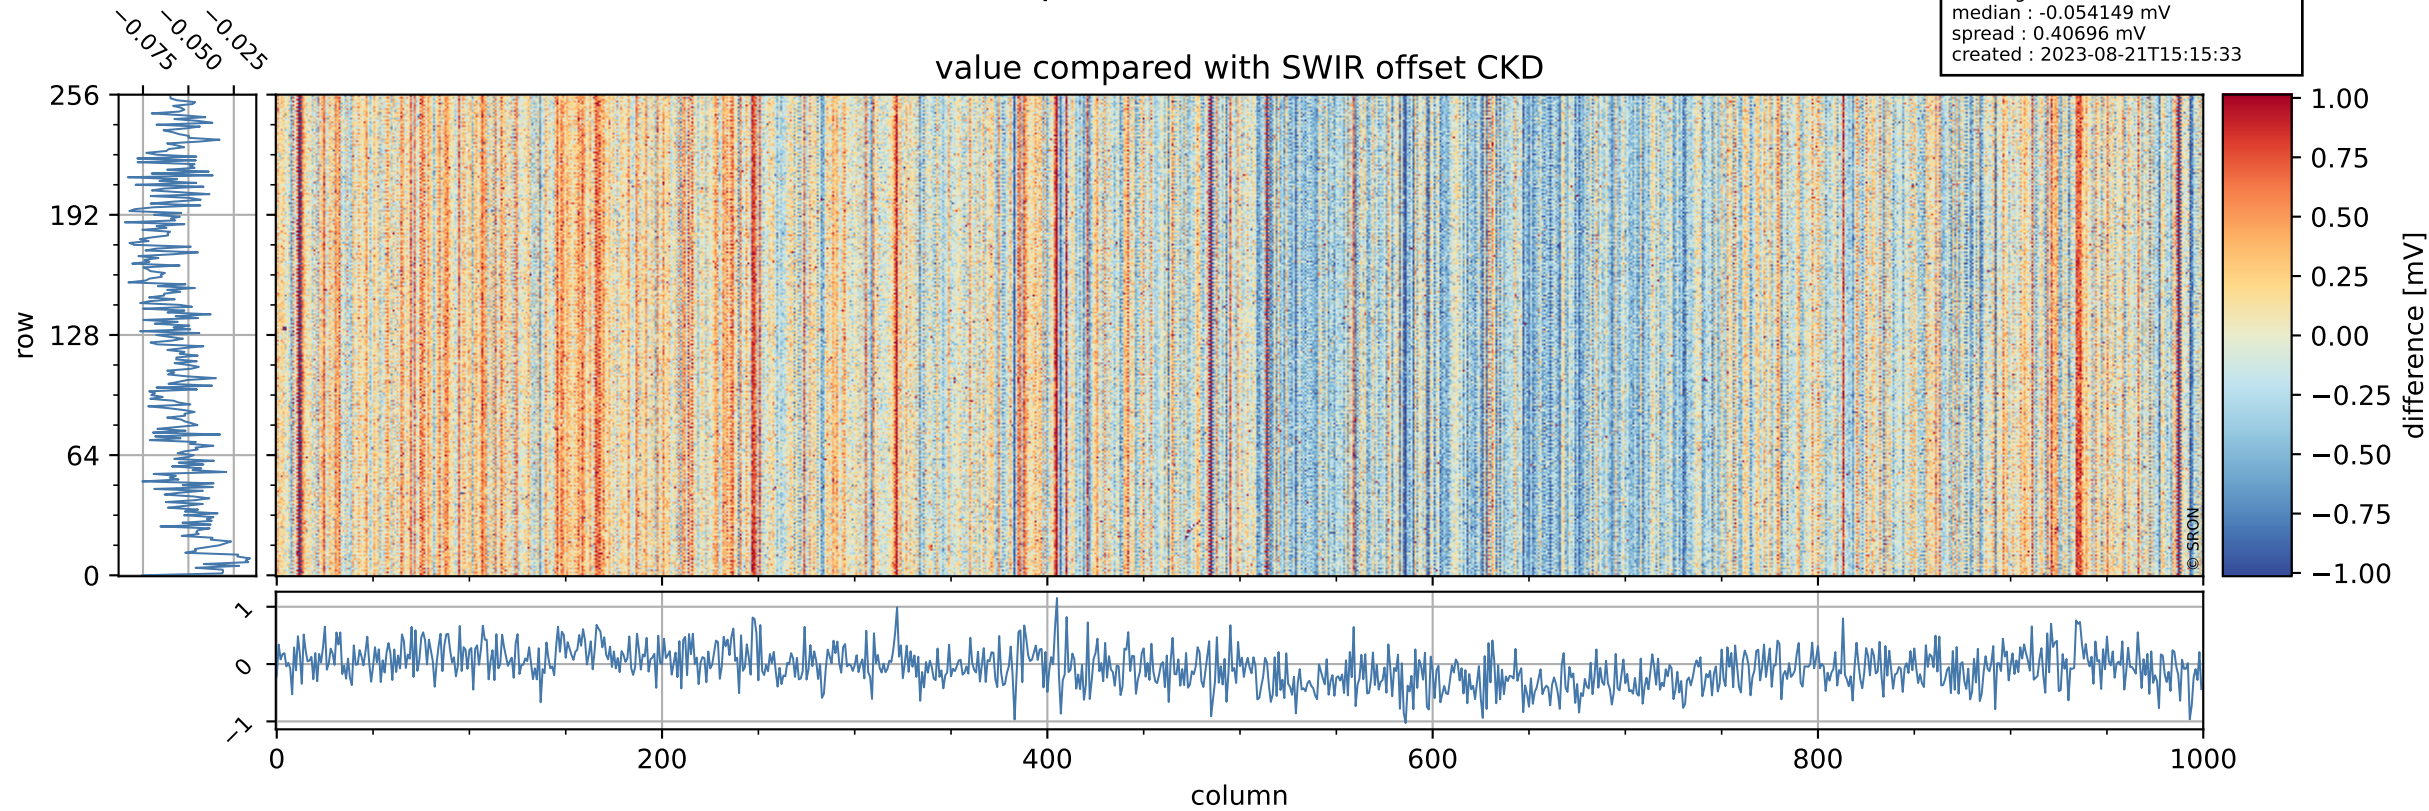

## value detector map

# Tropomi SWIR offset (official)

orbits : 19 in [23437, 23482]  
coverage : 2022-04-22 / 2022-04-25  
median : 30.034  $\mu\text{V}$   
spread : 14.919  $\mu\text{V}$   
created : 2023-08-21T15:15:33

# Tropomi SWIR offset (official)

orbits : 19 in [23437, 23482]  
coverage : 2022-04-22 / 2022-04-25  
median : -0.054149 mV  
spread : 0.40696 mV  
created : 2023-08-21T15:15:33

value compared with SWIR offset CKD

# Tropomi SWIR offset (official) ground-tracks of Sentinel-5P

orbits : 19 in [23437, 23482]  
coverage : 2022-04-22 / 2022-04-25  
created : 2023-08-21T15:15:34