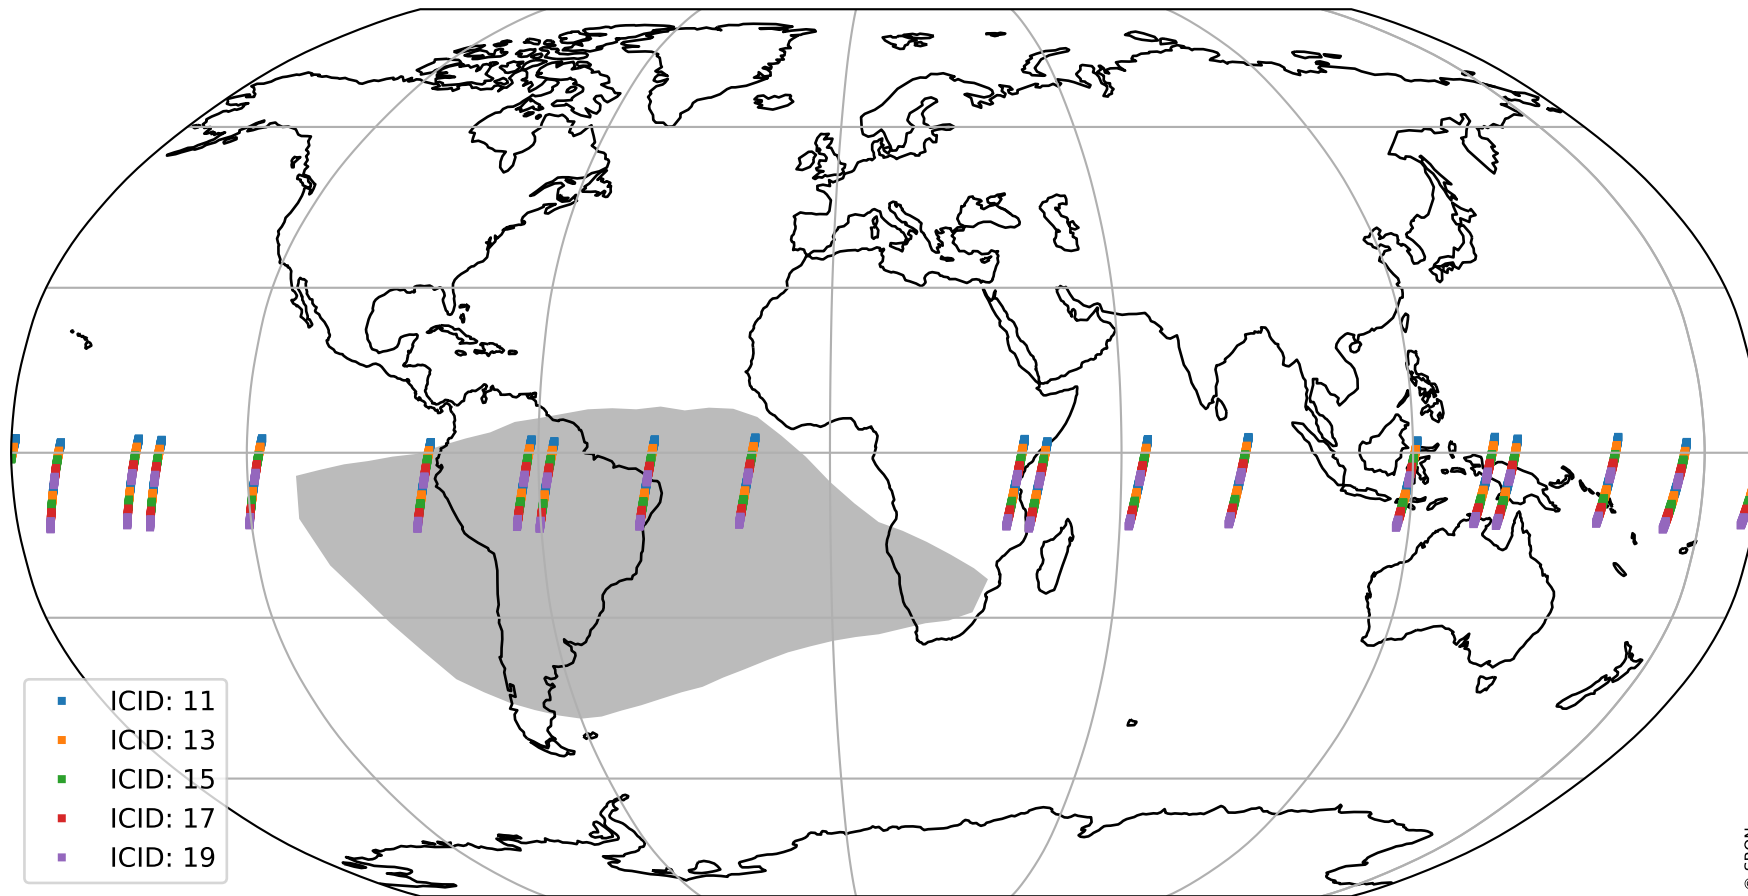

# Tropomi SWIR offset (official)

orbits : 19 in [23437, 23482]  
coverage : 2022-04-22 / 2022-04-25  
median : 30.034  $\mu\text{V}$   
spread : 14.919  $\mu\text{V}$   
created : 2023-08-21T15:15:33

# Tropomi SWIR offset (official)

orbits : 19 in [23437, 23482]  
coverage : 2022-04-22 / 2022-04-25  
median : -0.054149 mV  
spread : 0.40696 mV  
created : 2023-08-21T15:15:33

value compared with SWIR offset CKD

# Tropomi SWIR offset (official) ground-tracks of Sentinel-5P

orbits : 19 in [23437, 23482]  
coverage : 2022-04-22 / 2022-04-25  
created : 2023-08-21T15:15:34

# Tropomi SWIR offset (official)

orbits : [2827, 23482]  
coverage : 2018-04-30 / 2022-04-25  
created : 2023-08-21T15:15:34