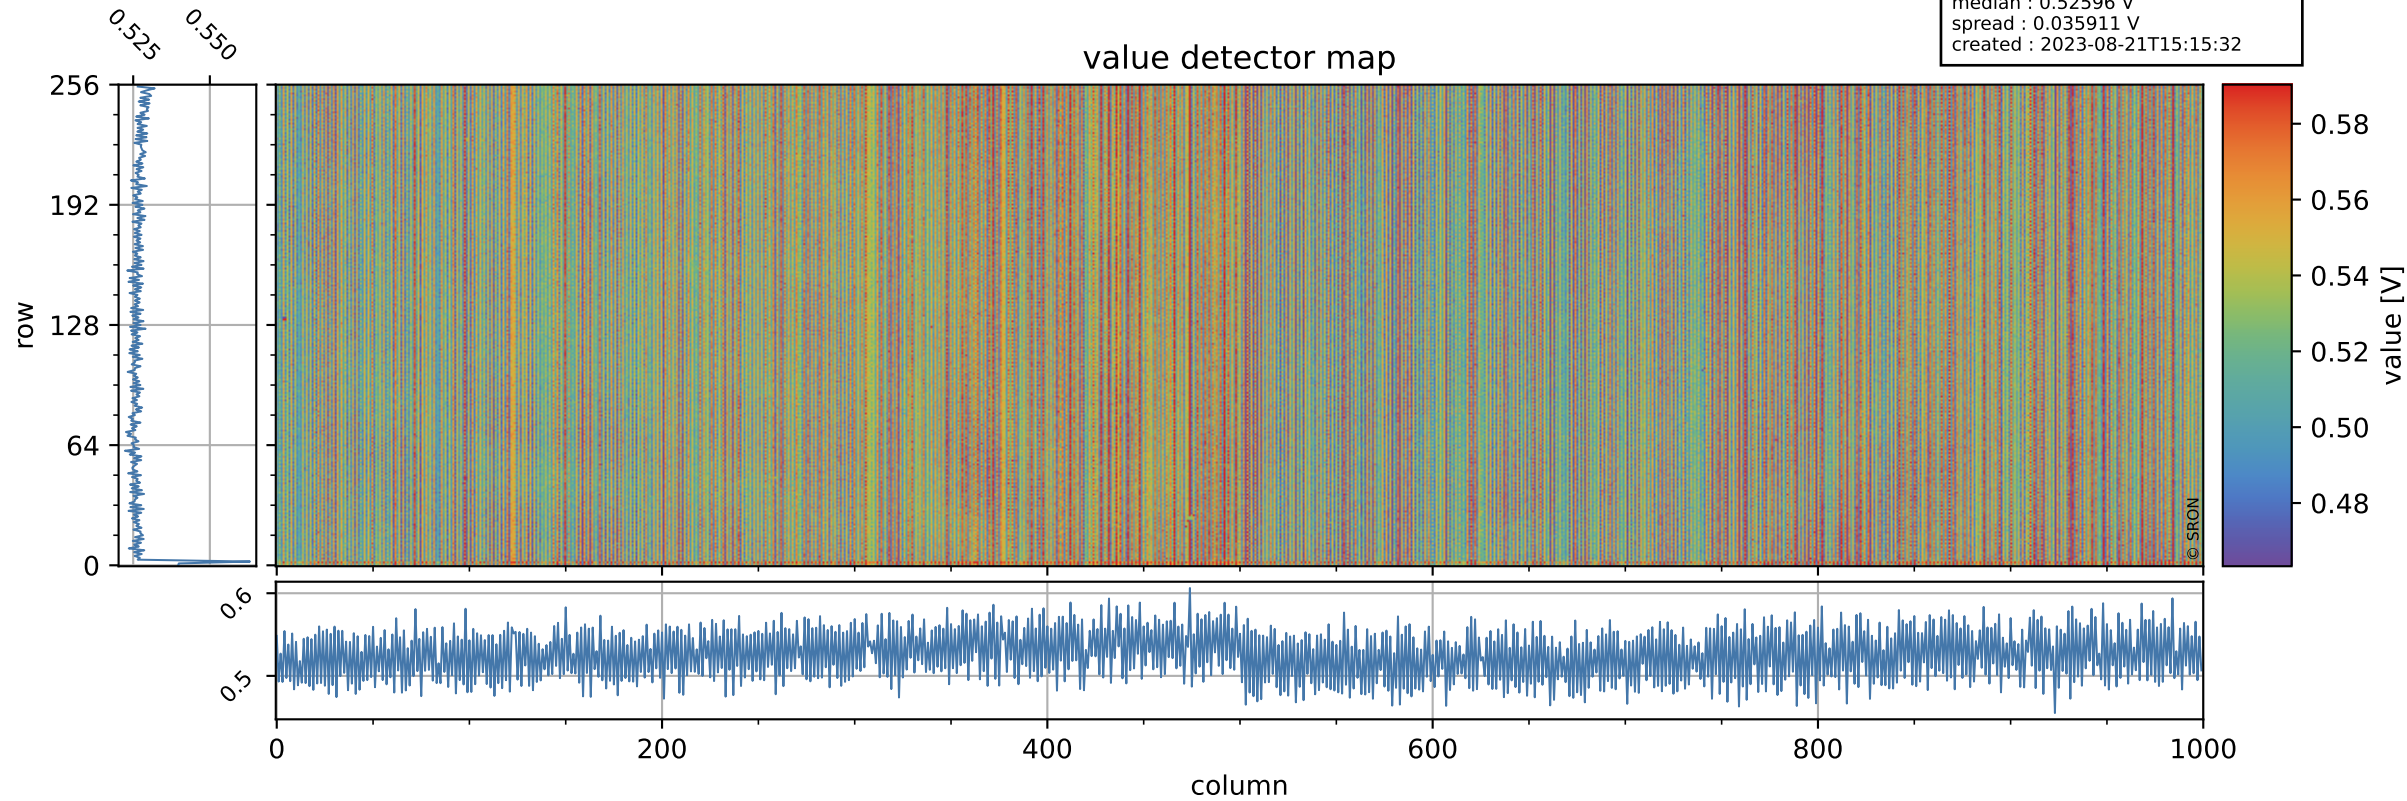

# Tropomi SWIR offset (official)

orbits : 19 in [23437, 23482]  
coverage : 2022-04-22 / 2022-04-25  
median : 0.52596 V  
spread : 0.035911 V  
created : 2023-08-21T15:15:32

## value detector map

# Tropomi SWIR offset (official)

orbits : 19 in [23437, 23482]  
coverage : 2022-04-22 / 2022-04-25  
median : 30.034  $\mu\text{V}$   
spread : 14.919  $\mu\text{V}$   
created : 2023-08-21T15:15:33

# Tropomi SWIR offset (official) ground-tracks of Sentinel-5P

orbits : 19 in [23437, 23482]  
coverage : 2022-04-22 / 2022-04-25  
created : 2023-08-21T15:15:34