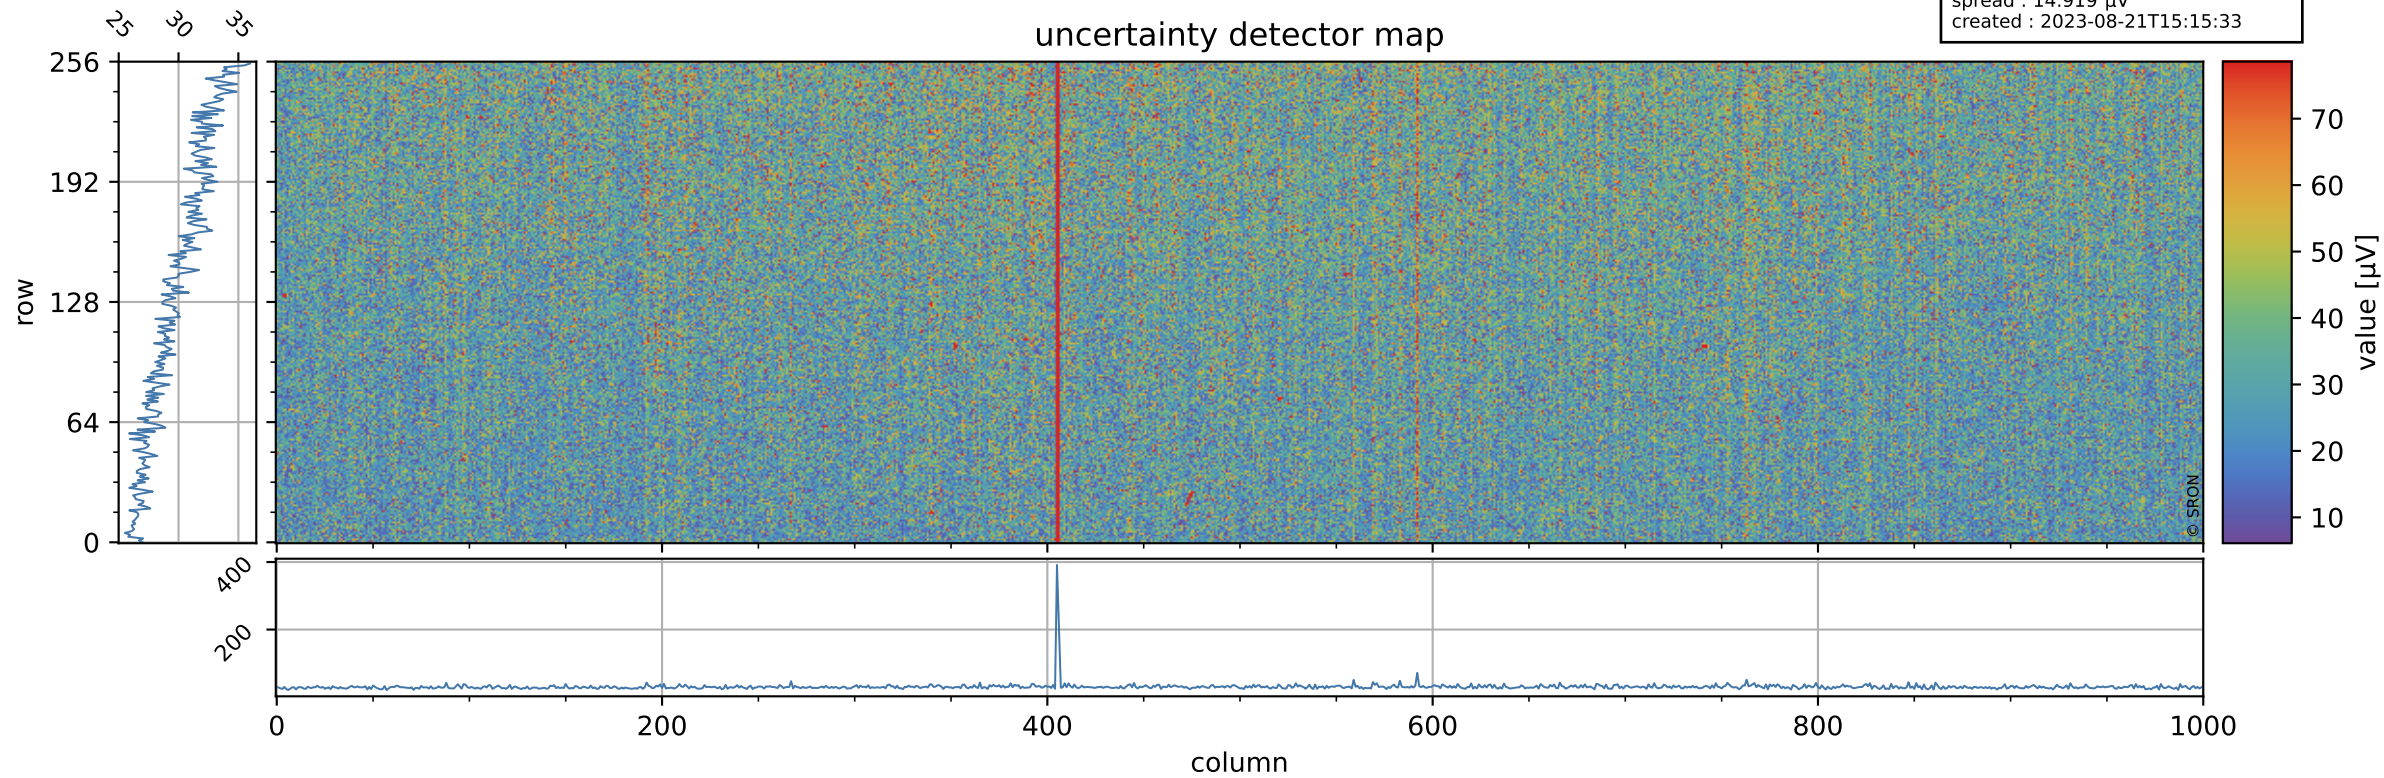

# Tropomi SWIR offset (official)

orbits : 19 in [23437, 23482]  
coverage : 2022-04-22 / 2022-04-25  
median : 0.52596 V  
spread : 0.035911 V  
created : 2023-08-21T15:15:32

## value detector map

# Tropomi SWIR offset (official)

orbits : 19 in [23437, 23482]  
coverage : 2022-04-22 / 2022-04-25  
median : 30.034  $\mu\text{V}$   
spread : 14.919  $\mu\text{V}$   
created : 2023-08-21T15:15:33

# Tropomi SWIR offset (official) ground-tracks of Sentinel-5P

orbits : 19 in [23437, 23482]  
coverage : 2022-04-22 / 2022-04-25  
created : 2023-08-21T15:15:34