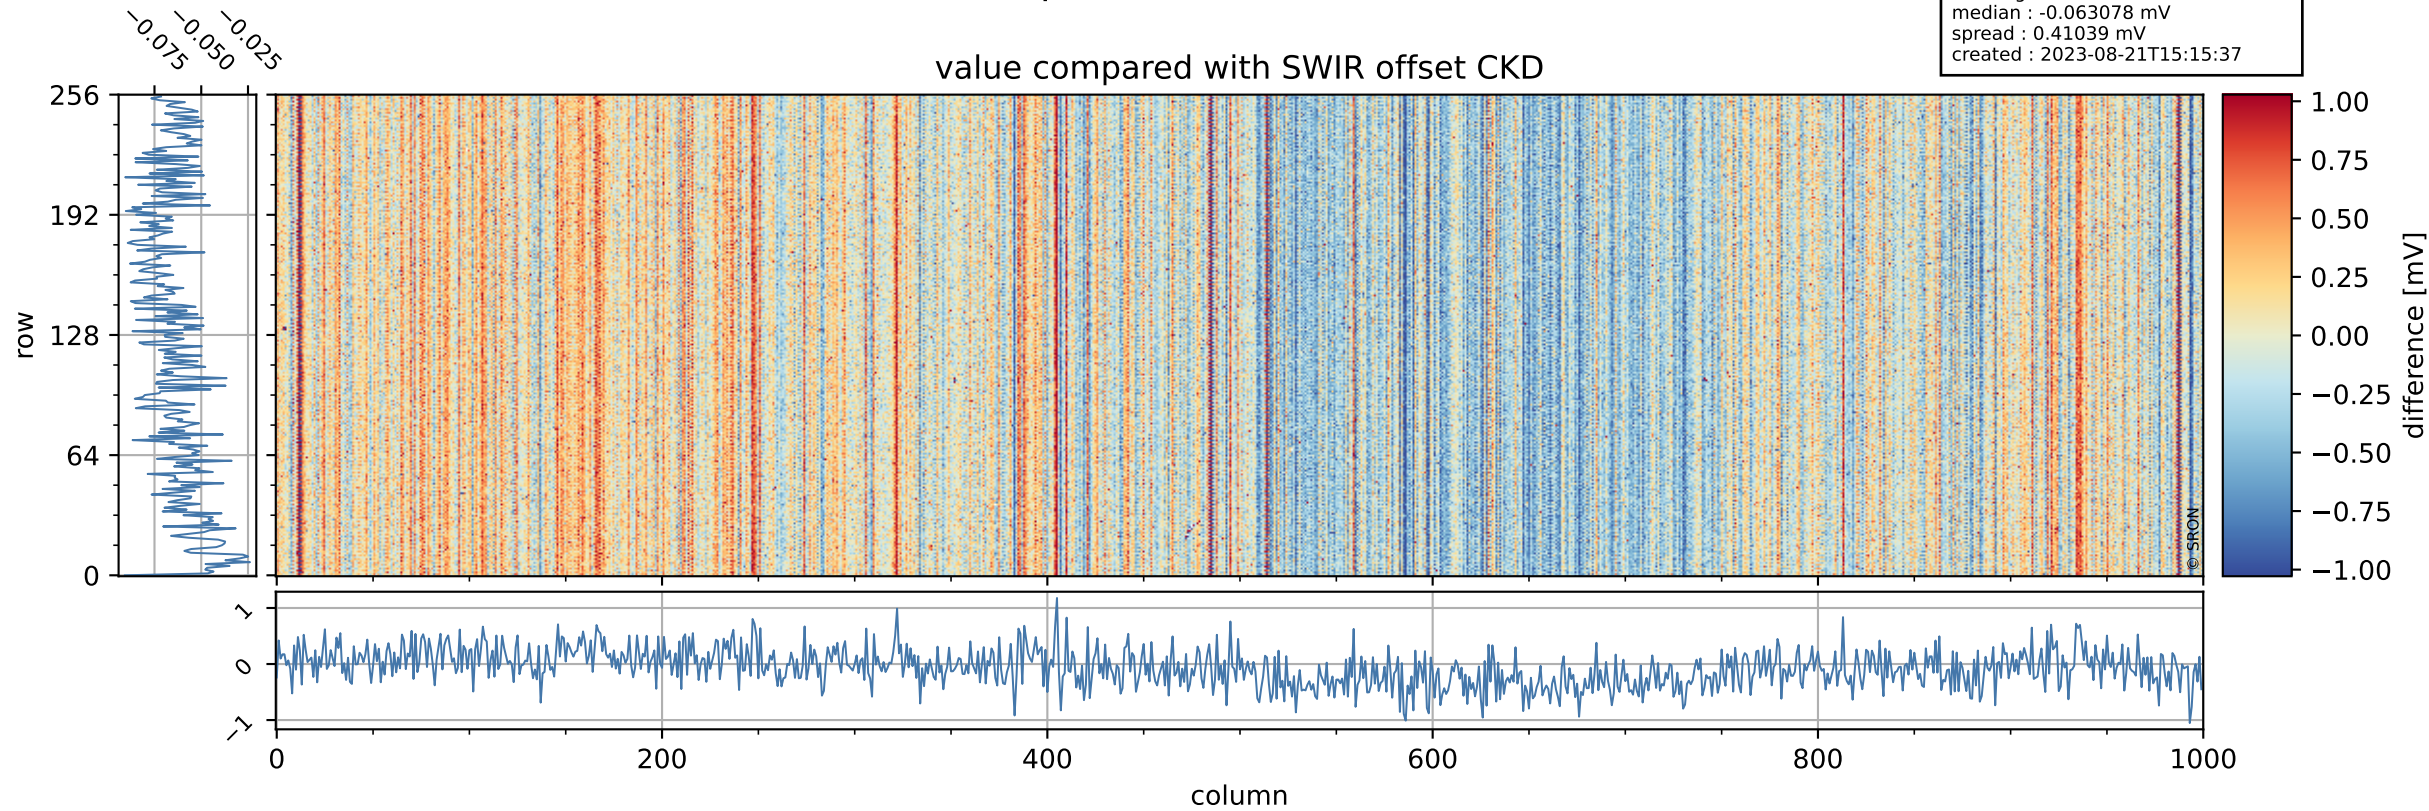

## value detector map

# Tropomi SWIR offset (official)

orbits : 20 in [23452, 23497]  
coverage : 2022-04-23 / 2022-04-26  
median : 32.706  $\mu\text{V}$   
spread : 16.326  $\mu\text{V}$   
created : 2023-08-21T15:15:36

# Tropomi SWIR offset (official)

orbits : 20 in [23452, 23497]  
coverage : 2022-04-23 / 2022-04-26  
median : -0.063078 mV  
spread : 0.41039 mV  
created : 2023-08-21T15:15:37

value compared with SWIR offset CKD

# Tropomi SWIR offset (official) ground-tracks of Sentinel-5P

orbits : 20 in [23452, 23497]  
coverage : 2022-04-23 / 2022-04-26  
created : 2023-08-21T15:15:37