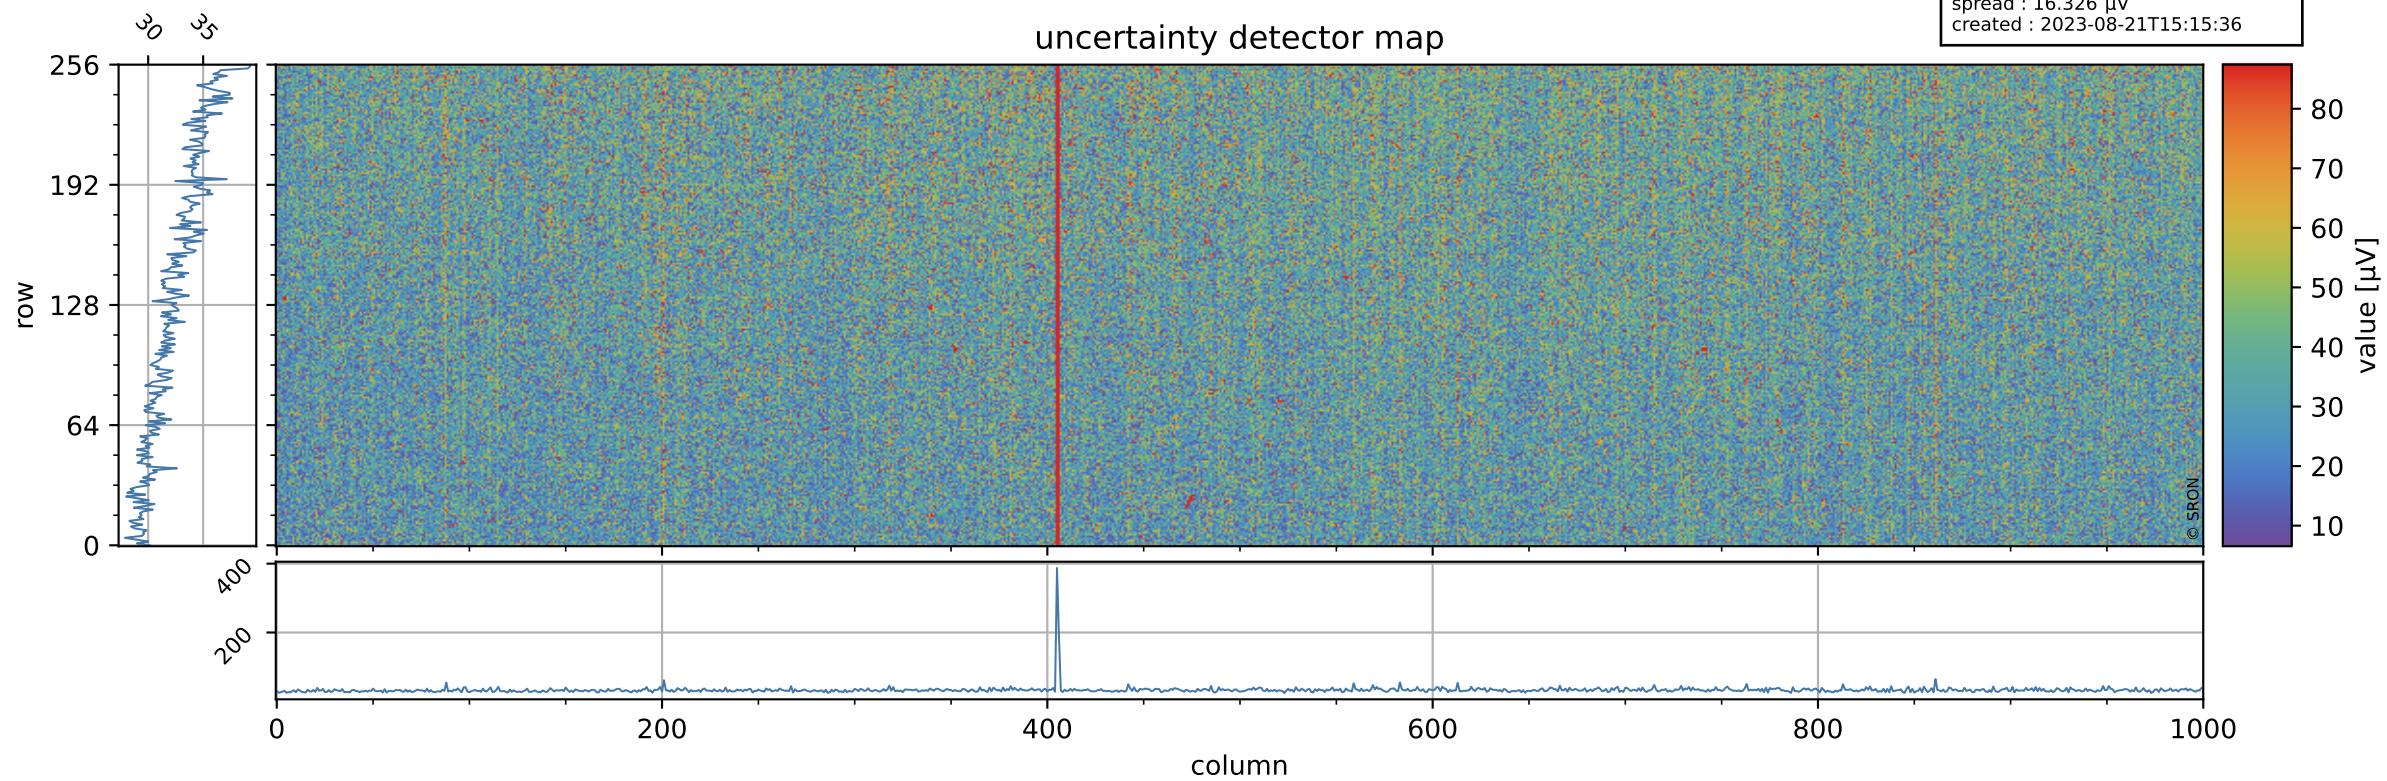

# Tropomi SWIR offset (official)

orbits : 20 in [23452, 23497]  
coverage : 2022-04-23 / 2022-04-26  
median : 0.52595 V  
spread : 0.035913 V  
created : 2023-08-21T15:15:36

## value detector map

# Tropomi SWIR offset (official)

orbits : 20 in [23452, 23497]  
coverage : 2022-04-23 / 2022-04-26  
median : 32.706  $\mu\text{V}$   
spread : 16.326  $\mu\text{V}$   
created : 2023-08-21T15:15:36

# Tropomi SWIR offset (official) ground-tracks of Sentinel-5P

orbits : 20 in [23452, 23497]  
coverage : 2022-04-23 / 2022-04-26  
created : 2023-08-21T15:15:37