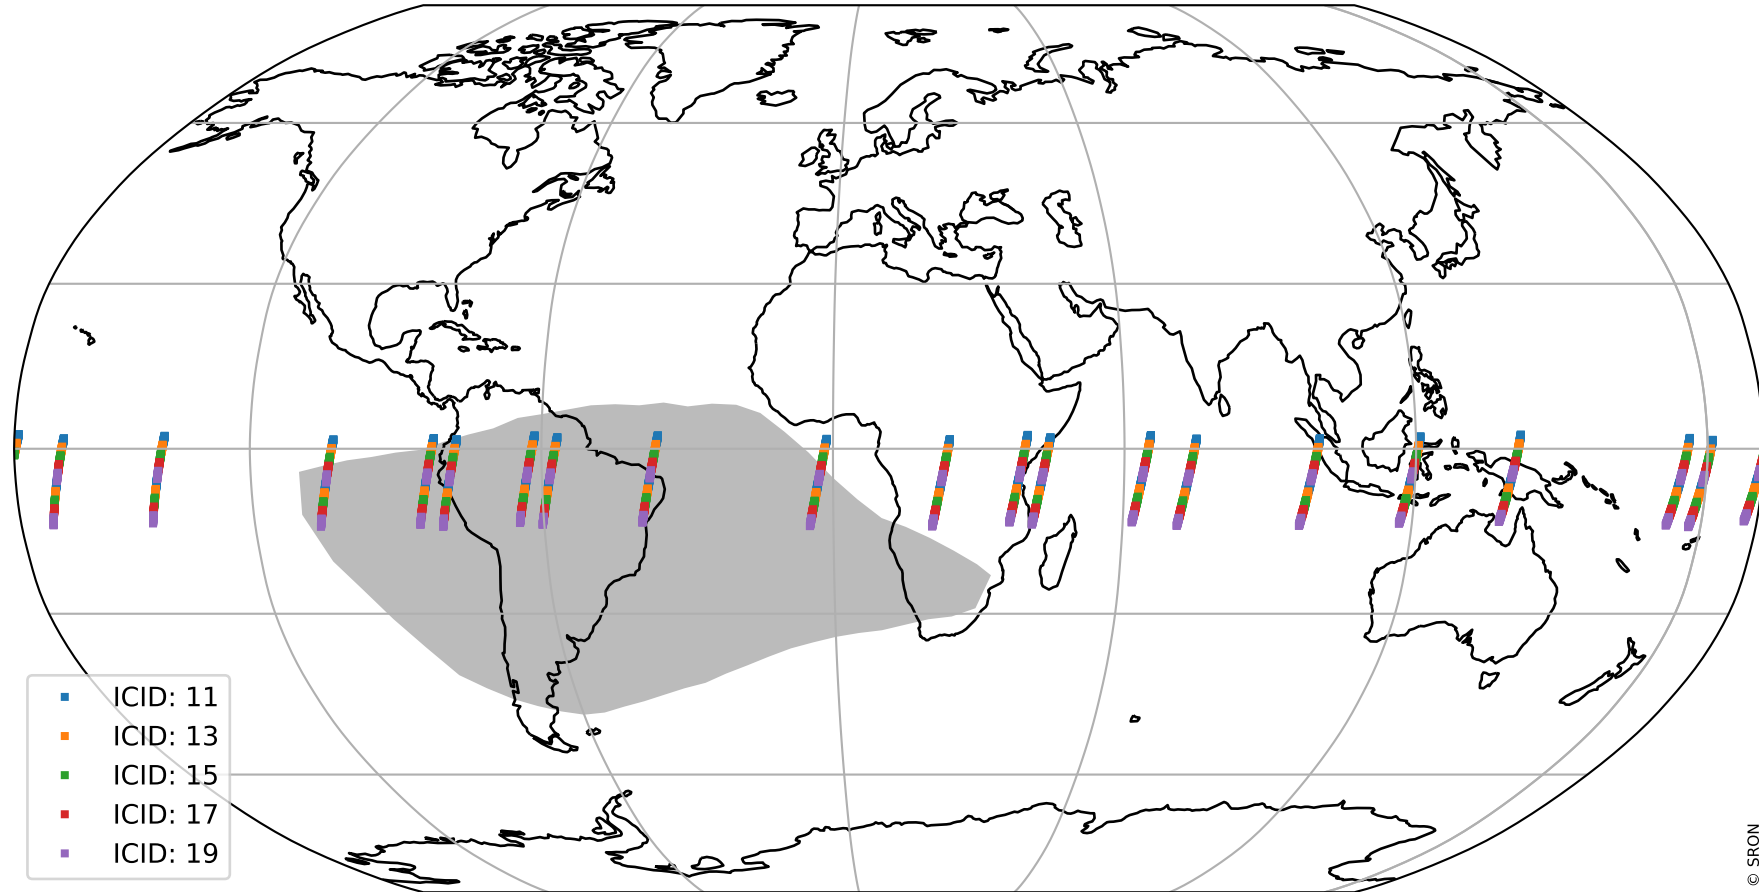

# Tropomi SWIR offset (official)

orbits : 20 in [23452, 23497]  
coverage : 2022-04-23 / 2022-04-26  
median : 32.706  $\mu\text{V}$   
spread : 16.326  $\mu\text{V}$   
created : 2023-08-21T15:15:36

# Tropomi SWIR offset (official)

orbits : 20 in [23452, 23497]  
coverage : 2022-04-23 / 2022-04-26  
median : -0.063078 mV  
spread : 0.41039 mV  
created : 2023-08-21T15:15:37

value compared with SWIR offset CKD

# Tropomi SWIR offset (official) ground-tracks of Sentinel-5P

orbits : 20 in [23452, 23497]  
coverage : 2022-04-23 / 2022-04-26  
created : 2023-08-21T15:15:37

# Tropomi SWIR offset (official)

orbits : [2827, 23497]  
coverage : 2018-04-30 / 2022-04-26  
created : 2023-08-21T15:15:38