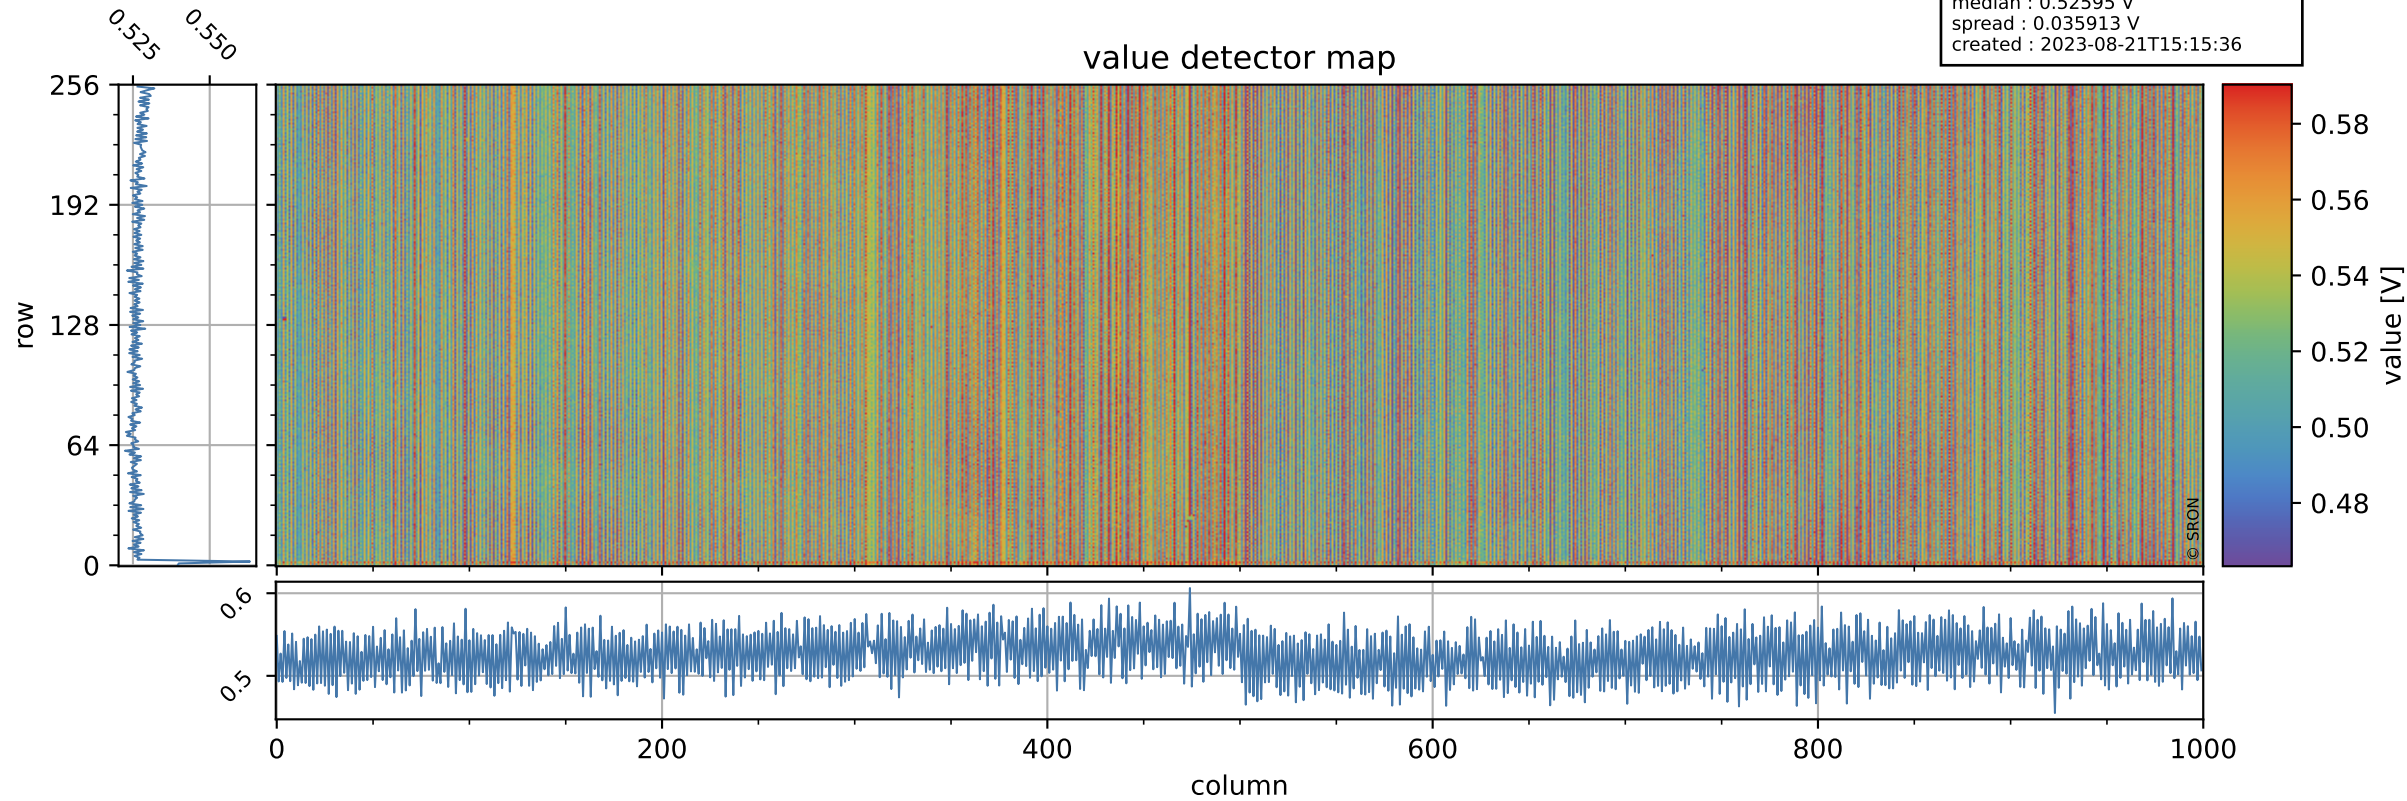

# Tropomi SWIR offset (official)

orbits : 20 in [23452, 23497]  
coverage : 2022-04-23 / 2022-04-26  
median : 0.52595 V  
spread : 0.035913 V  
created : 2023-08-21T15:15:36

## value detector map

# Tropomi SWIR offset (official)

orbits : 20 in [23452, 23497]  
coverage : 2022-04-23 / 2022-04-26  
median : 32.706  $\mu\text{V}$   
spread : 16.326  $\mu\text{V}$   
created : 2023-08-21T15:15:36

# Tropomi SWIR offset (official) ground-tracks of Sentinel-5P

orbits : 20 in [23452, 23497]  
coverage : 2022-04-23 / 2022-04-26  
created : 2023-08-21T15:15:37