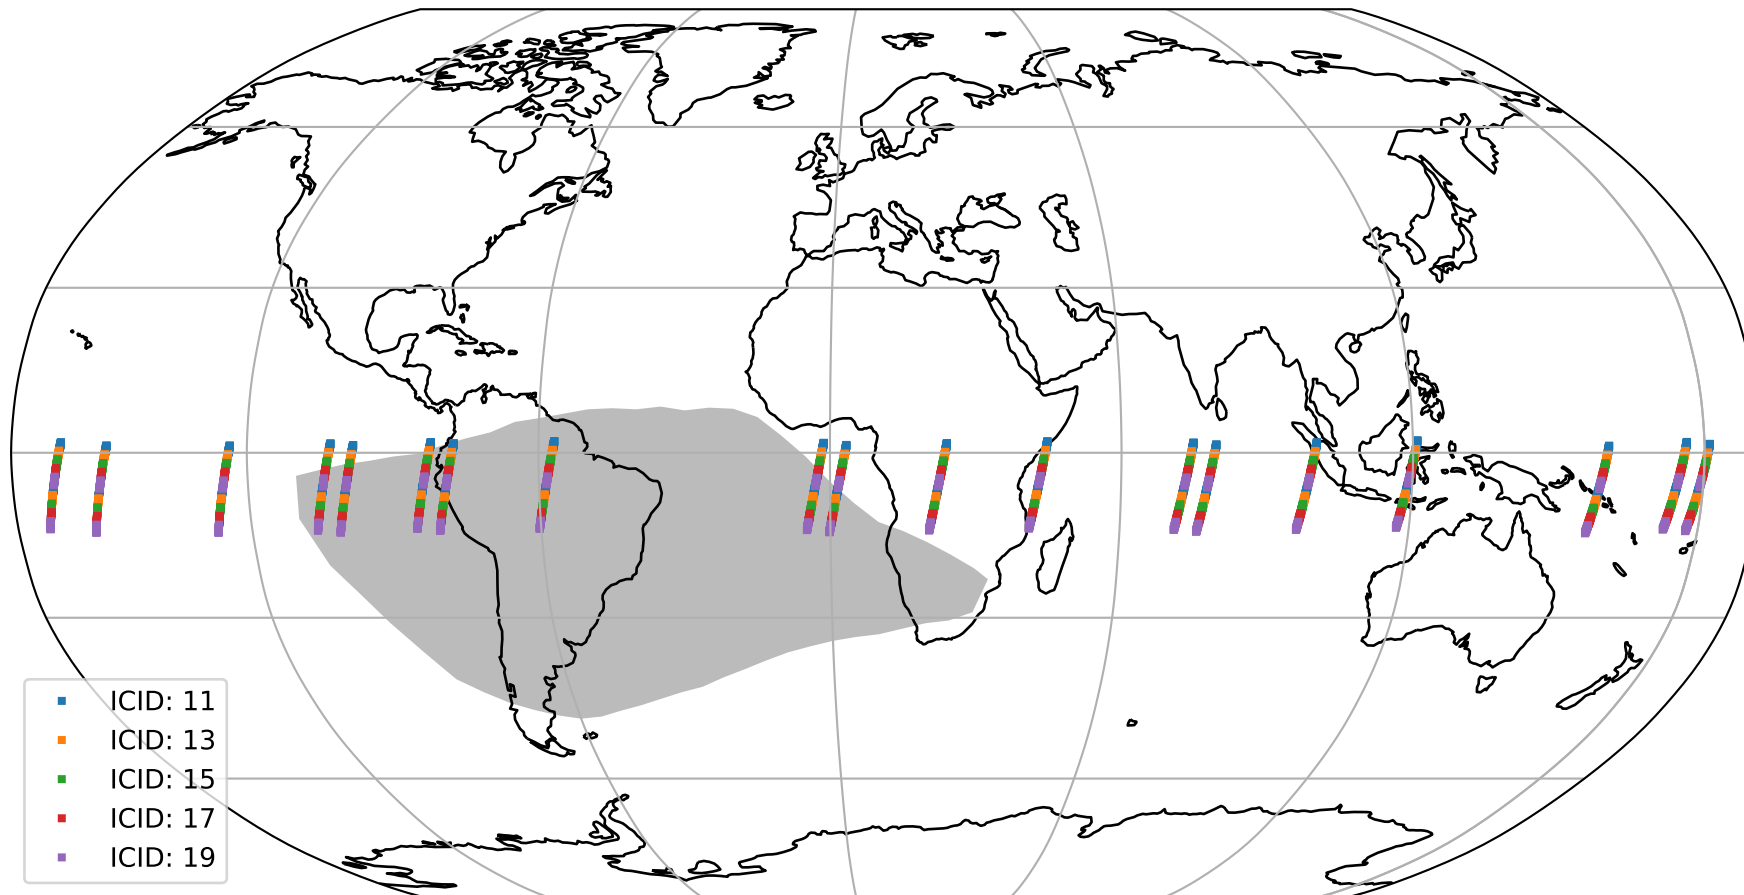

Tropomi SWIR offset (official)

orbits : 19 in [23467, 23512]
coverage : 2022-04-24 / 2022-04-27
median : 0.52595 V
spread : 0.035913 V
created : 2023-08-21T15:15:39

value detector map

Tropomi SWIR offset (official)

orbits : 19 in [23467, 23512]
coverage : 2022-04-24 / 2022-04-27
median : 33.463 μV
spread : 16.608 μV
created : 2023-08-21T15:15:40

Tropomi SWIR offset (official)

orbits : 19 in [23467, 23512]
coverage : 2022-04-24 / 2022-04-27
median : -0.063339 mV
spread : 0.41331 mV
created : 2023-08-21T15:15:40

value compared with SWIR offset CKD

Tropomi SWIR offset (official) ground-tracks of Sentinel-5P

orbits : 19 in [23467, 23512]
coverage : 2022-04-24 / 2022-04-27
created : 2023-08-21T15:15:41

Tropomi SWIR offset (official)

orbits : [2827, 23512]
coverage : 2018-04-30 / 2022-04-27
created : 2023-08-21T15:15:41

trend of detector median & temperatures