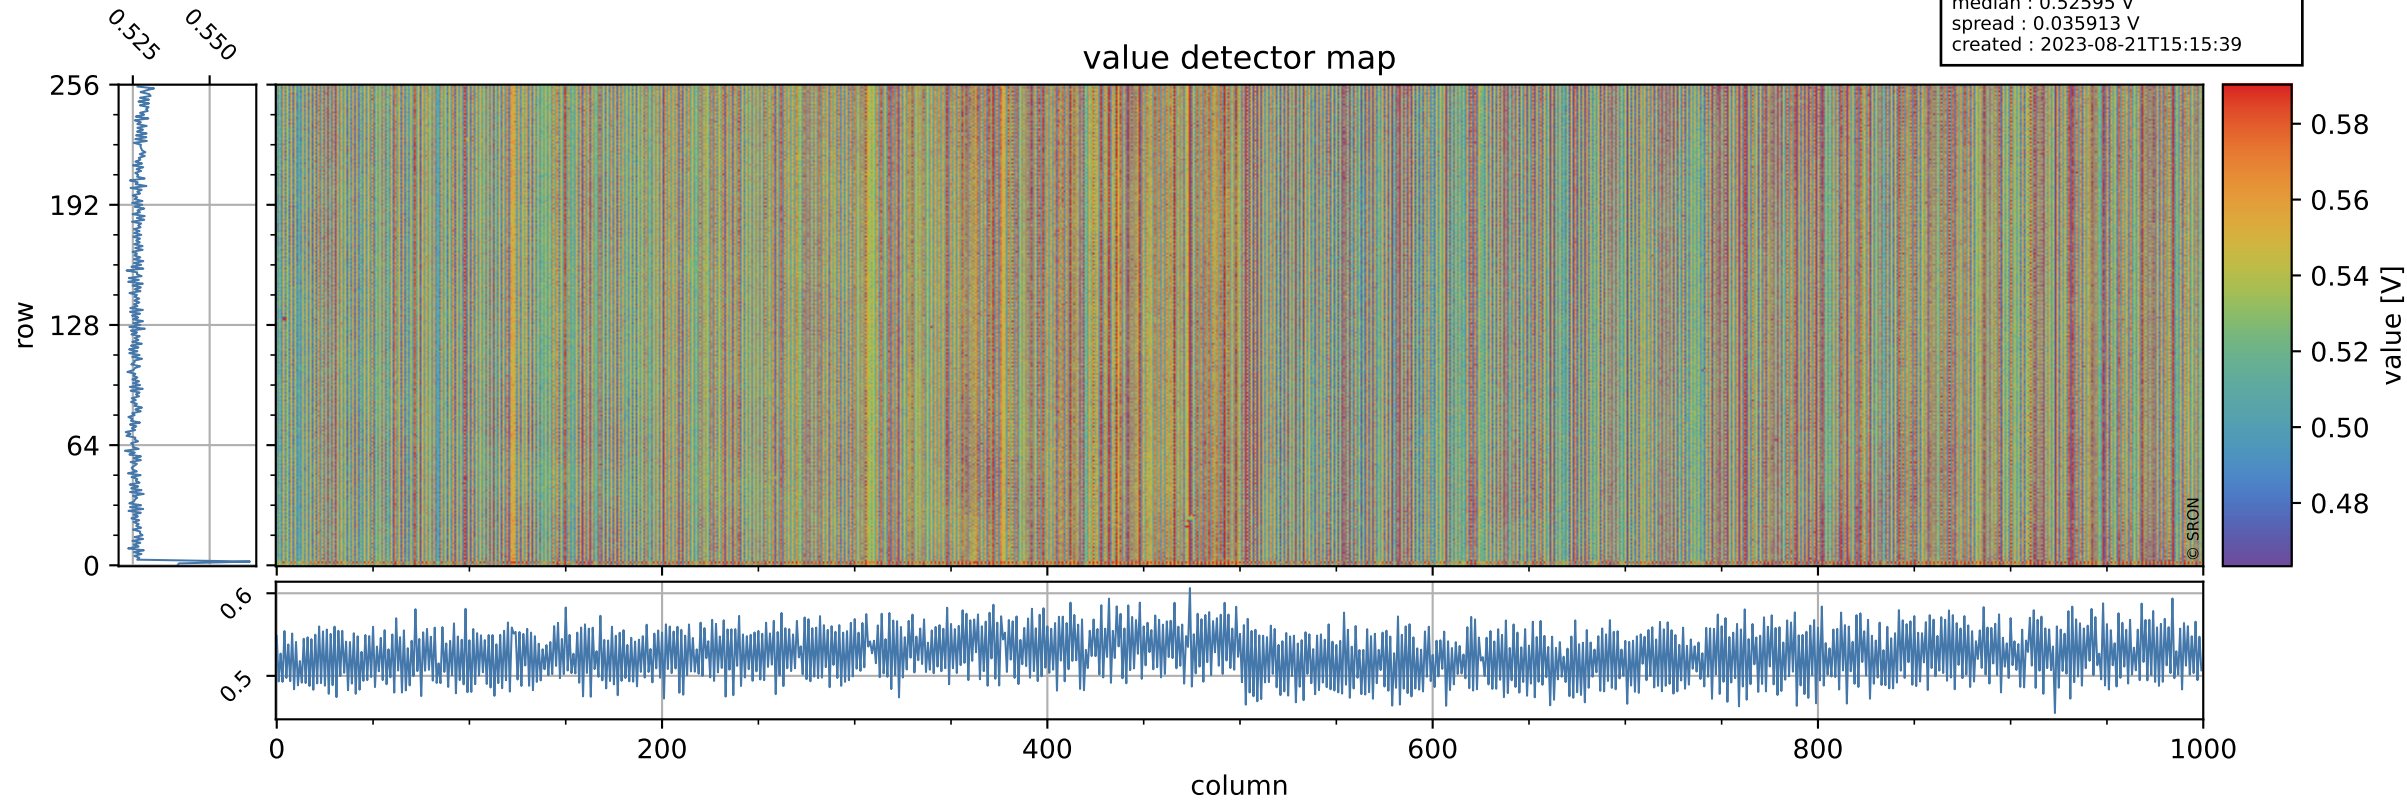

Tropomi SWIR offset (official)

orbits : 19 in [23467, 23512]
coverage : 2022-04-24 / 2022-04-27
median : 0.52595 V
spread : 0.035913 V
created : 2023-08-21T15:15:39

value detector map

Tropomi SWIR offset (official)

orbits : 19 in [23467, 23512]
coverage : 2022-04-24 / 2022-04-27
median : 33.463 μV
spread : 16.608 μV
created : 2023-08-21T15:15:40

Tropomi SWIR offset (official)

orbits : 19 in [23467, 23512]
coverage : 2022-04-24 / 2022-04-27
median : -0.063339 mV
spread : 0.41331 mV
created : 2023-08-21T15:15:40

value compared with SWIR offset CKD

Tropomi SWIR offset (official) ground-tracks of Sentinel-5P

orbits : 19 in [23467, 23512]
coverage : 2022-04-24 / 2022-04-27
created : 2023-08-21T15:15:41

Tropomi SWIR offset (official)

orbits : [2827, 23512]
coverage : 2018-04-30 / 2022-04-27
created : 2023-08-21T15:15:41

trend of detector median & temperatures