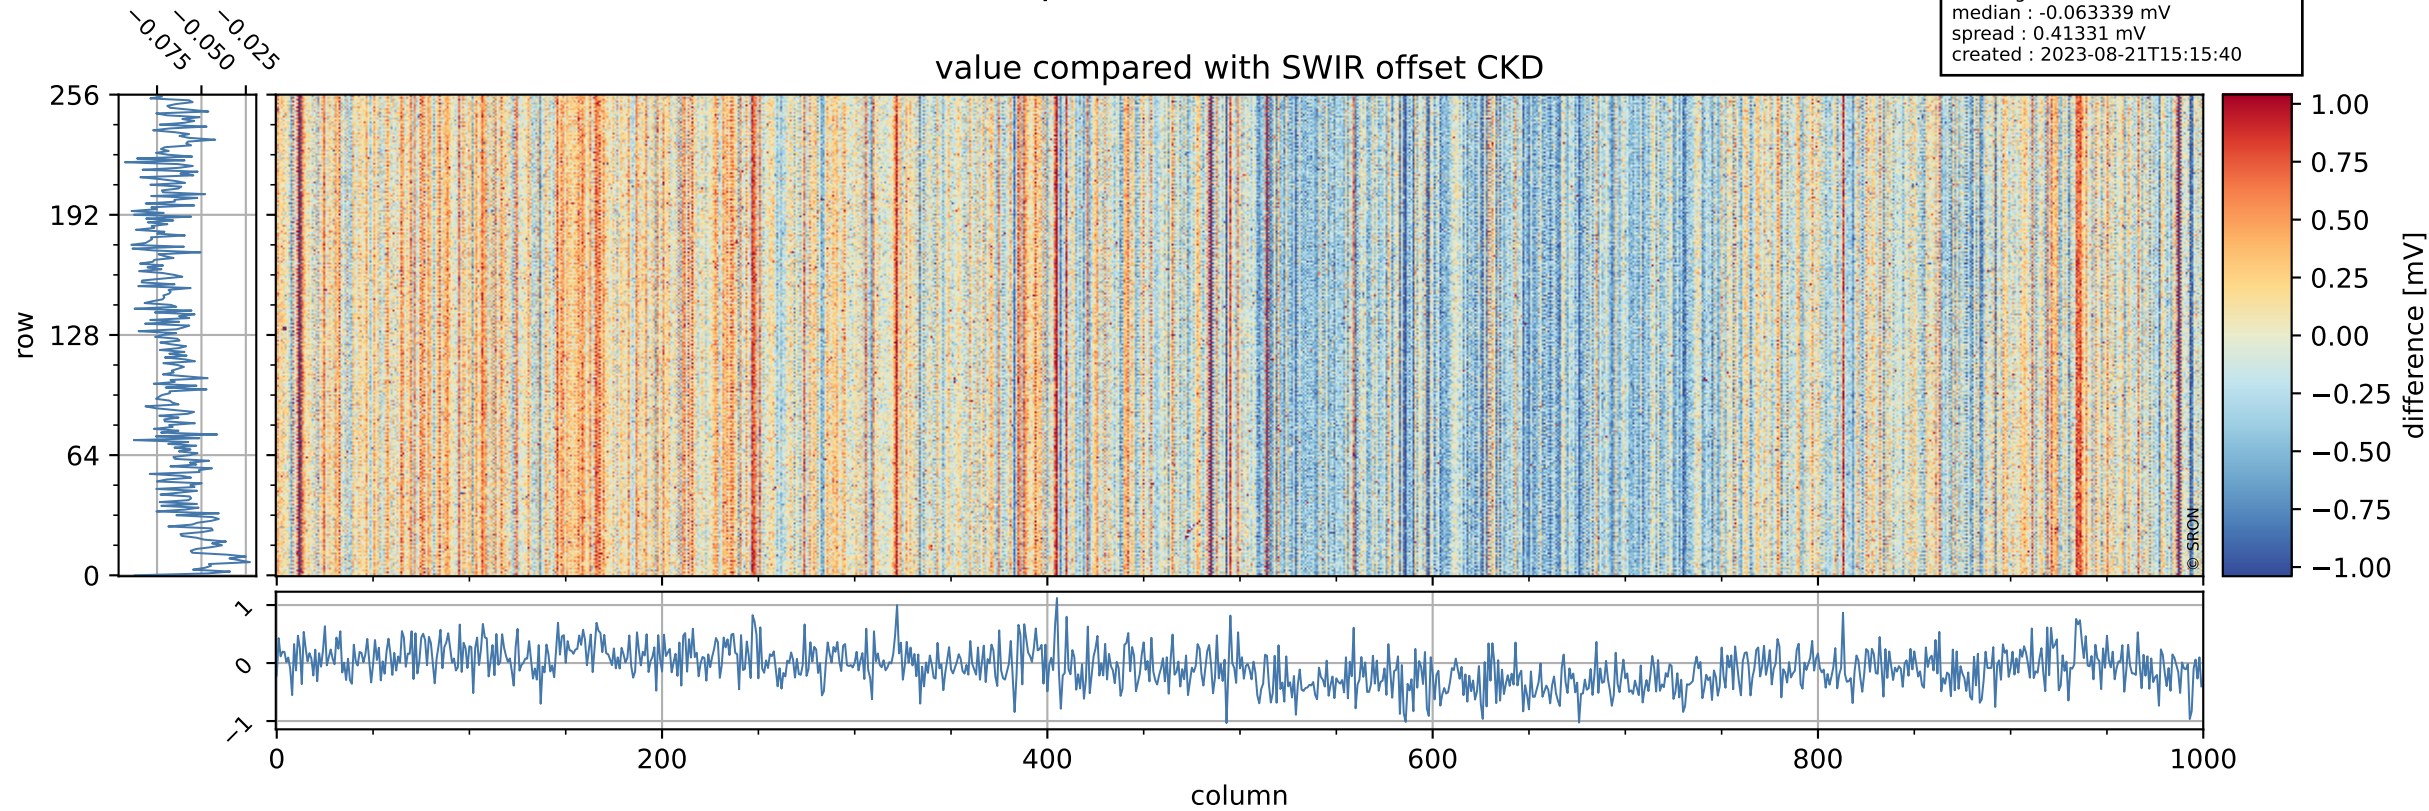

Tropomi SWIR offset (official)

orbits : 19 in [23467, 23512]
coverage : 2022-04-24 / 2022-04-27
median : 0.52595 V
spread : 0.035913 V
created : 2023-08-21T15:15:39

value detector map

Tropomi SWIR offset (official)

orbits : 19 in [23467, 23512]
coverage : 2022-04-24 / 2022-04-27
median : 33.463 μV
spread : 16.608 μV
created : 2023-08-21T15:15:40

Tropomi SWIR offset (official)

orbits : 19 in [23467, 23512]
coverage : 2022-04-24 / 2022-04-27
median : -0.063339 mV
spread : 0.41331 mV
created : 2023-08-21T15:15:40

value compared with SWIR offset CKD

Tropomi SWIR offset (official) ground-tracks of Sentinel-5P

orbits : 19 in [23467, 23512]
coverage : 2022-04-24 / 2022-04-27
created : 2023-08-21T15:15:41

Tropomi SWIR offset (official)

orbits : [2827, 23512]
coverage : 2018-04-30 / 2022-04-27
created : 2023-08-21T15:15:41

trend of detector median & temperatures