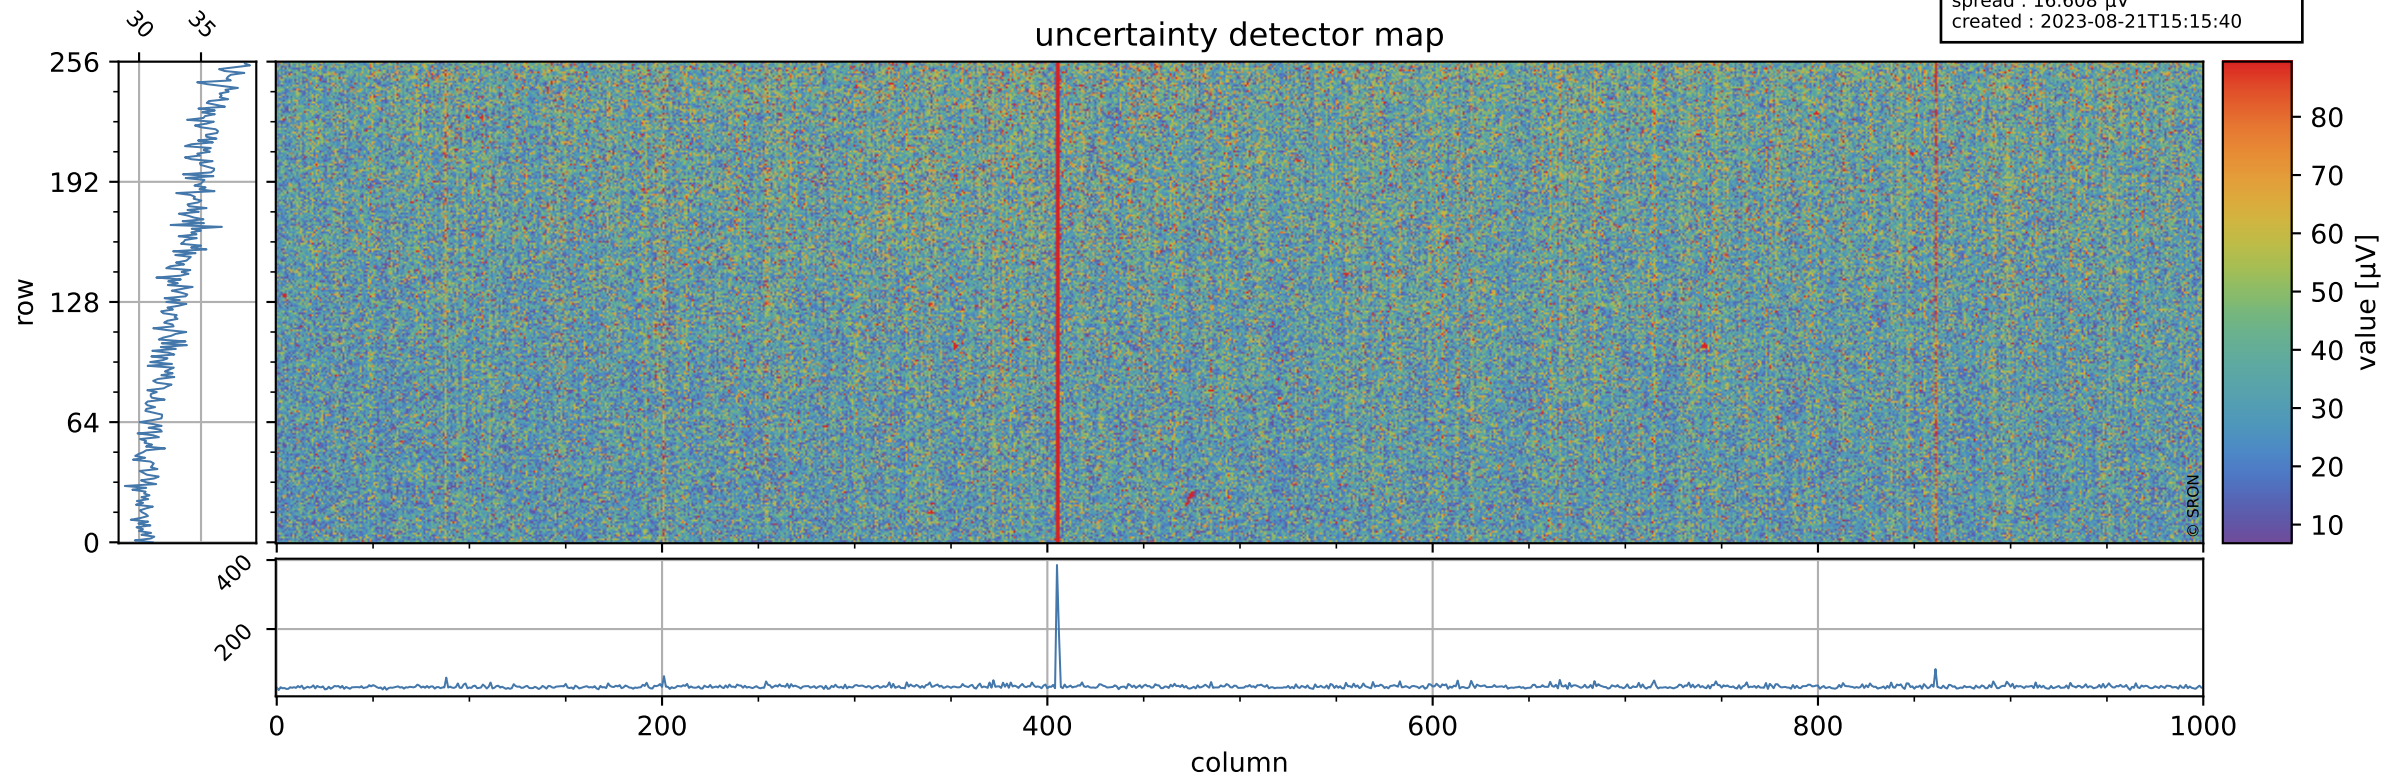

Tropomi SWIR offset (official)

orbits : 19 in [23467, 23512]
coverage : 2022-04-24 / 2022-04-27
median : 0.52595 V
spread : 0.035913 V
created : 2023-08-21T15:15:39

value detector map

Tropomi SWIR offset (official)

orbits : 19 in [23467, 23512]
coverage : 2022-04-24 / 2022-04-27
median : 33.463 μV
spread : 16.608 μV
created : 2023-08-21T15:15:40

Tropomi SWIR offset (official)

orbits : 19 in [23467, 23512]
coverage : 2022-04-24 / 2022-04-27
median : -0.063339 mV
spread : 0.41331 mV
created : 2023-08-21T15:15:40

value compared with SWIR offset CKD

Tropomi SWIR offset (official) ground-tracks of Sentinel-5P

orbits : 19 in [23467, 23512]
coverage : 2022-04-24 / 2022-04-27
created : 2023-08-21T15:15:41

Tropomi SWIR offset (official)

orbits : [2827, 23512]
coverage : 2018-04-30 / 2022-04-27
created : 2023-08-21T15:15:41

trend of detector median & temperatures