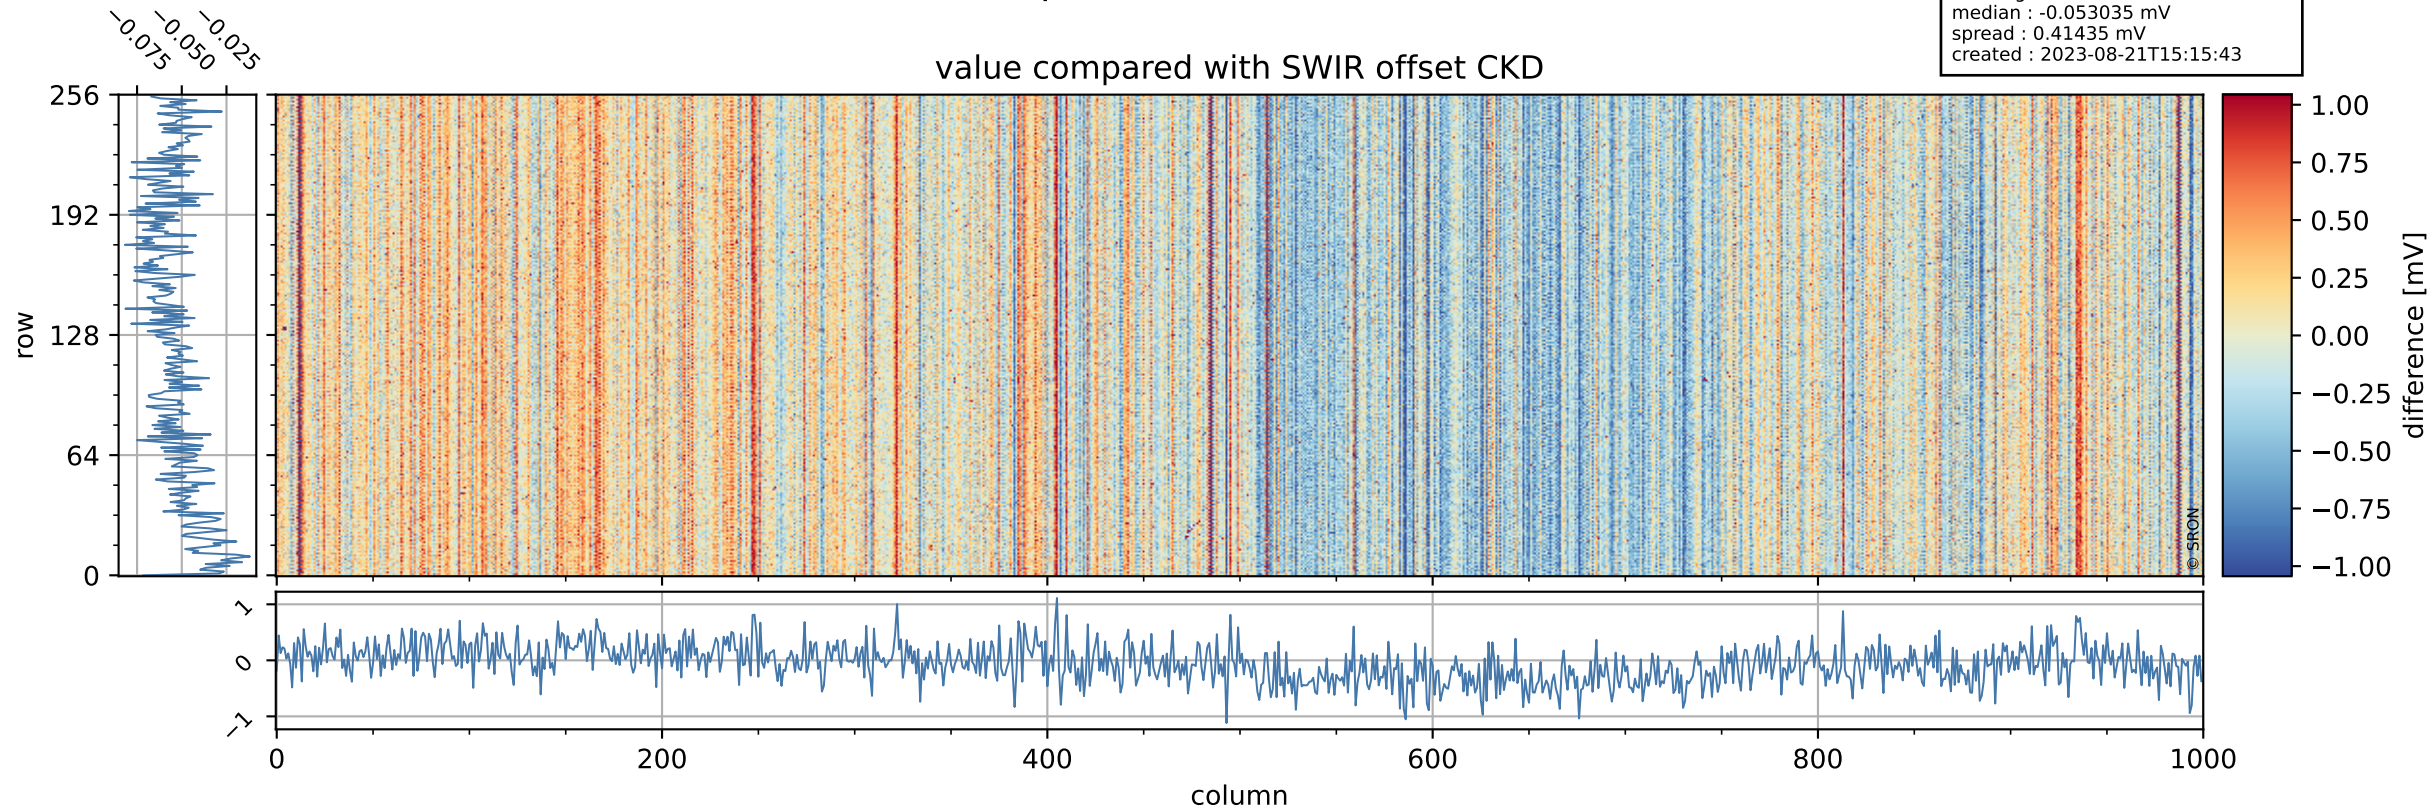

Tropomi SWIR offset (official)

orbits : 20 in [23482, 23527]
coverage : 2022-04-25 / 2022-04-28
median : 0.52596 V
spread : 0.035913 V
created : 2023-08-21T15:15:42

value detector map

Tropomi SWIR offset (official)

orbits : 20 in [23482, 23527]
coverage : 2022-04-25 / 2022-04-28
median : 32.558 μV
spread : 16.269 μV
created : 2023-08-21T15:15:43

Tropomi SWIR offset (official)

orbits : 20 in [23482, 23527]
coverage : 2022-04-25 / 2022-04-28
median : -0.053035 mV
spread : 0.41435 mV
created : 2023-08-21T15:15:43

value compared with SWIR offset CKD

Tropomi SWIR offset (official) ground-tracks of Sentinel-5P

orbits : 20 in [23482, 23527]
coverage : 2022-04-25 / 2022-04-28
created : 2023-08-21T15:15:44

Tropomi SWIR offset (official)

orbits : [2827, 23527]
coverage : 2018-04-30 / 2022-04-28
created : 2023-08-21T15:15:44

trend of detector median & temperatures