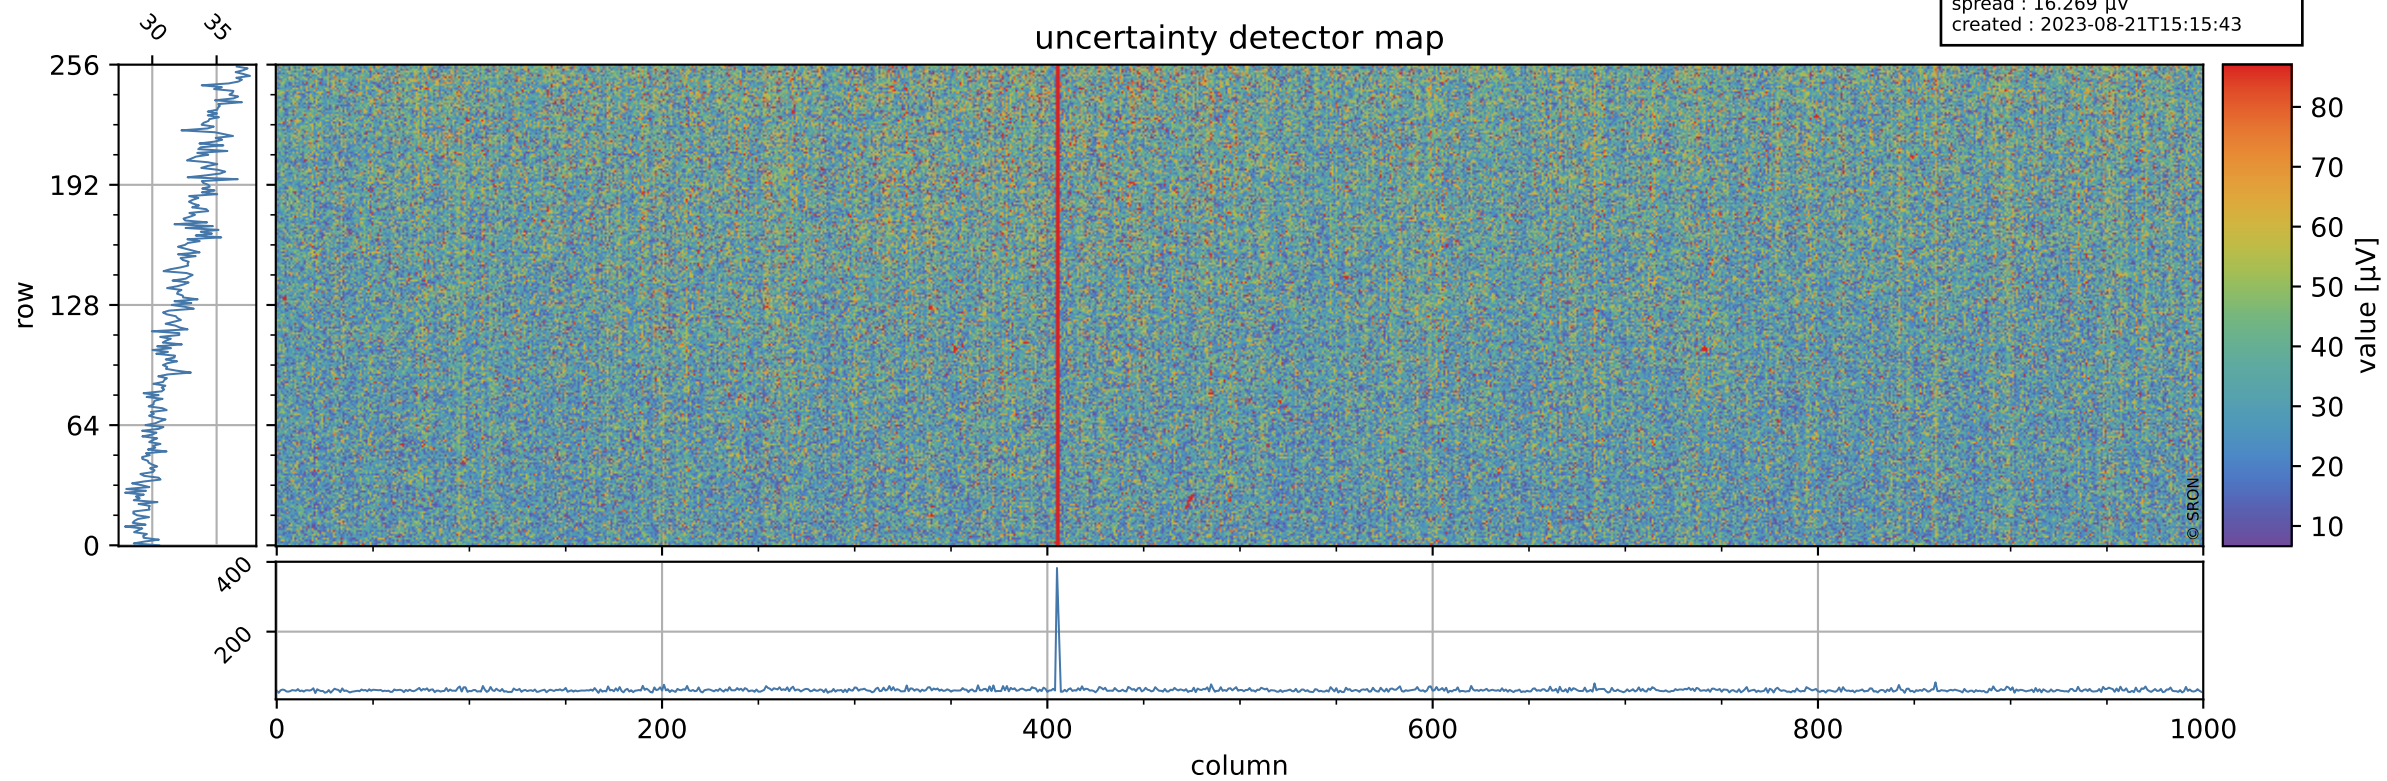

Tropomi SWIR offset (official)

orbits : 20 in [23482, 23527]
coverage : 2022-04-25 / 2022-04-28
median : 0.52596 V
spread : 0.035913 V
created : 2023-08-21T15:15:42

value detector map

Tropomi SWIR offset (official)

orbits : 20 in [23482, 23527]
coverage : 2022-04-25 / 2022-04-28
median : 32.558 μV
spread : 16.269 μV
created : 2023-08-21T15:15:43

Tropomi SWIR offset (official)

orbits : 20 in [23482, 23527]
coverage : 2022-04-25 / 2022-04-28
median : -0.053035 mV
spread : 0.41435 mV
created : 2023-08-21T15:15:43

value compared with SWIR offset CKD

Tropomi SWIR offset (official) ground-tracks of Sentinel-5P

orbits : 20 in [23482, 23527]
coverage : 2022-04-25 / 2022-04-28
created : 2023-08-21T15:15:44

Tropomi SWIR offset (official)

orbits : [2827, 23527]
coverage : 2018-04-30 / 2022-04-28
created : 2023-08-21T15:15:44

trend of detector median & temperatures