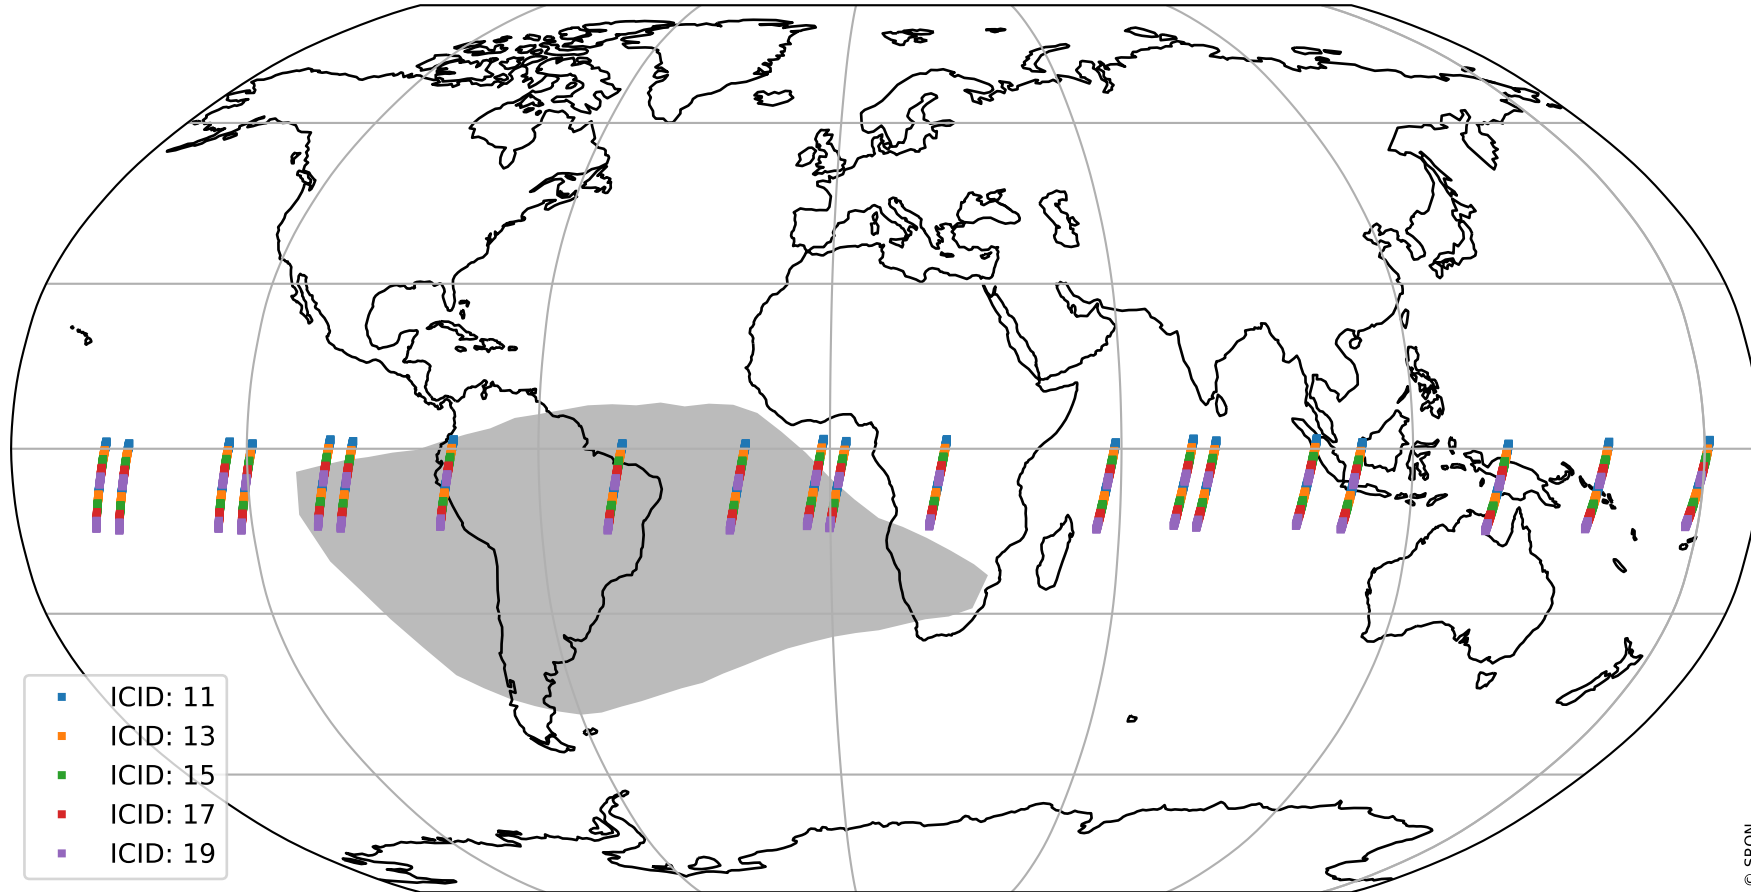

Tropomi SWIR offset (official)

orbits : 20 in [23482, 23527]
coverage : 2022-04-25 / 2022-04-28
median : 0.52596 V
spread : 0.035913 V
created : 2023-08-21T15:15:42

value detector map

Tropomi SWIR offset (official)

orbits : 20 in [23482, 23527]
coverage : 2022-04-25 / 2022-04-28
median : 32.558 μV
spread : 16.269 μV
created : 2023-08-21T15:15:43

Tropomi SWIR offset (official)

orbits : 20 in [23482, 23527]
coverage : 2022-04-25 / 2022-04-28
median : -0.053035 mV
spread : 0.41435 mV
created : 2023-08-21T15:15:43

value compared with SWIR offset CKD

Tropomi SWIR offset (official) ground-tracks of Sentinel-5P

orbits : 20 in [23482, 23527]
coverage : 2022-04-25 / 2022-04-28
created : 2023-08-21T15:15:44

Tropomi SWIR offset (official)

orbits : [2827, 23527]
coverage : 2018-04-30 / 2022-04-28
created : 2023-08-21T15:15:44

trend of detector median & temperatures