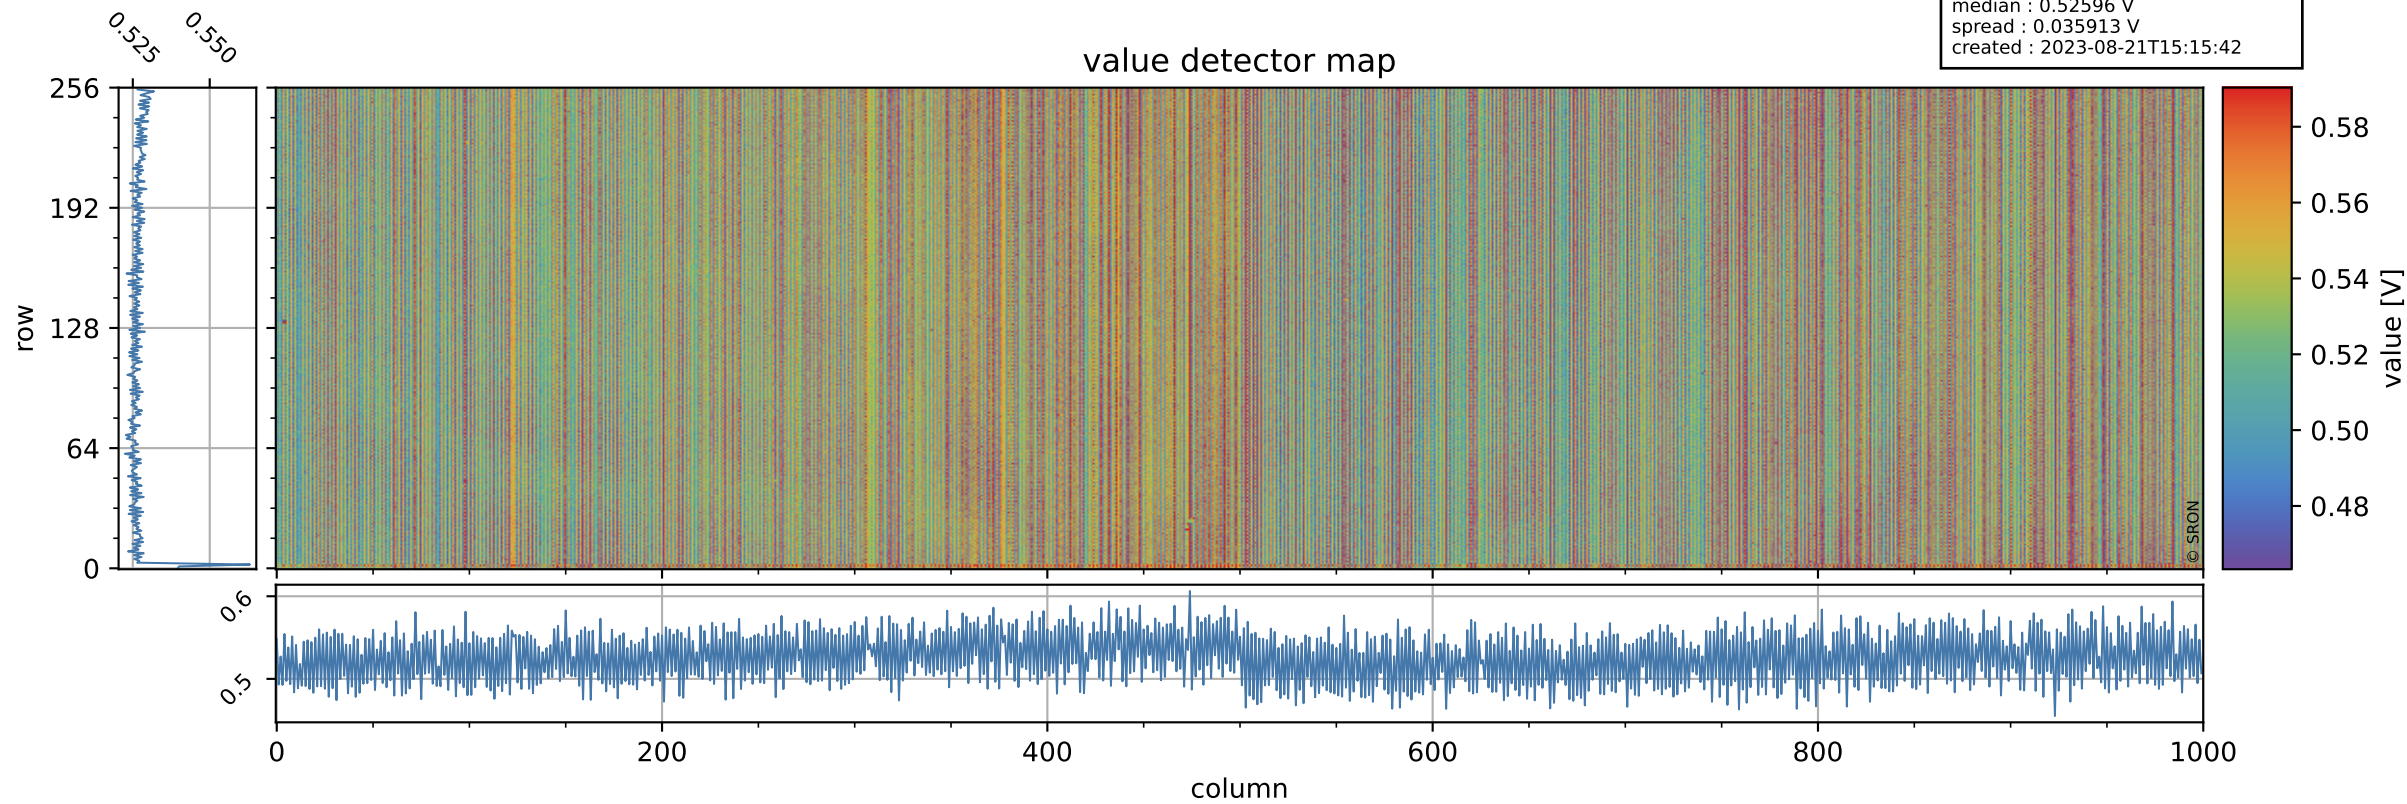

Tropomi SWIR offset (official)

orbits : 20 in [23482, 23527]
coverage : 2022-04-25 / 2022-04-28
median : 0.52596 V
spread : 0.035913 V
created : 2023-08-21T15:15:42

value detector map

Tropomi SWIR offset (official)

orbits : 20 in [23482, 23527]
coverage : 2022-04-25 / 2022-04-28
median : 32.558 μV
spread : 16.269 μV
created : 2023-08-21T15:15:43

Tropomi SWIR offset (official)

orbits : 20 in [23482, 23527]
coverage : 2022-04-25 / 2022-04-28
median : -0.053035 mV
spread : 0.41435 mV
created : 2023-08-21T15:15:43

value compared with SWIR offset CKD

Tropomi SWIR offset (official) ground-tracks of Sentinel-5P

orbits : 20 in [23482, 23527]
coverage : 2022-04-25 / 2022-04-28
created : 2023-08-21T15:15:44

Tropomi SWIR offset (official)

orbits : [2827, 23527]
coverage : 2018-04-30 / 2022-04-28
created : 2023-08-21T15:15:44

trend of detector median & temperatures