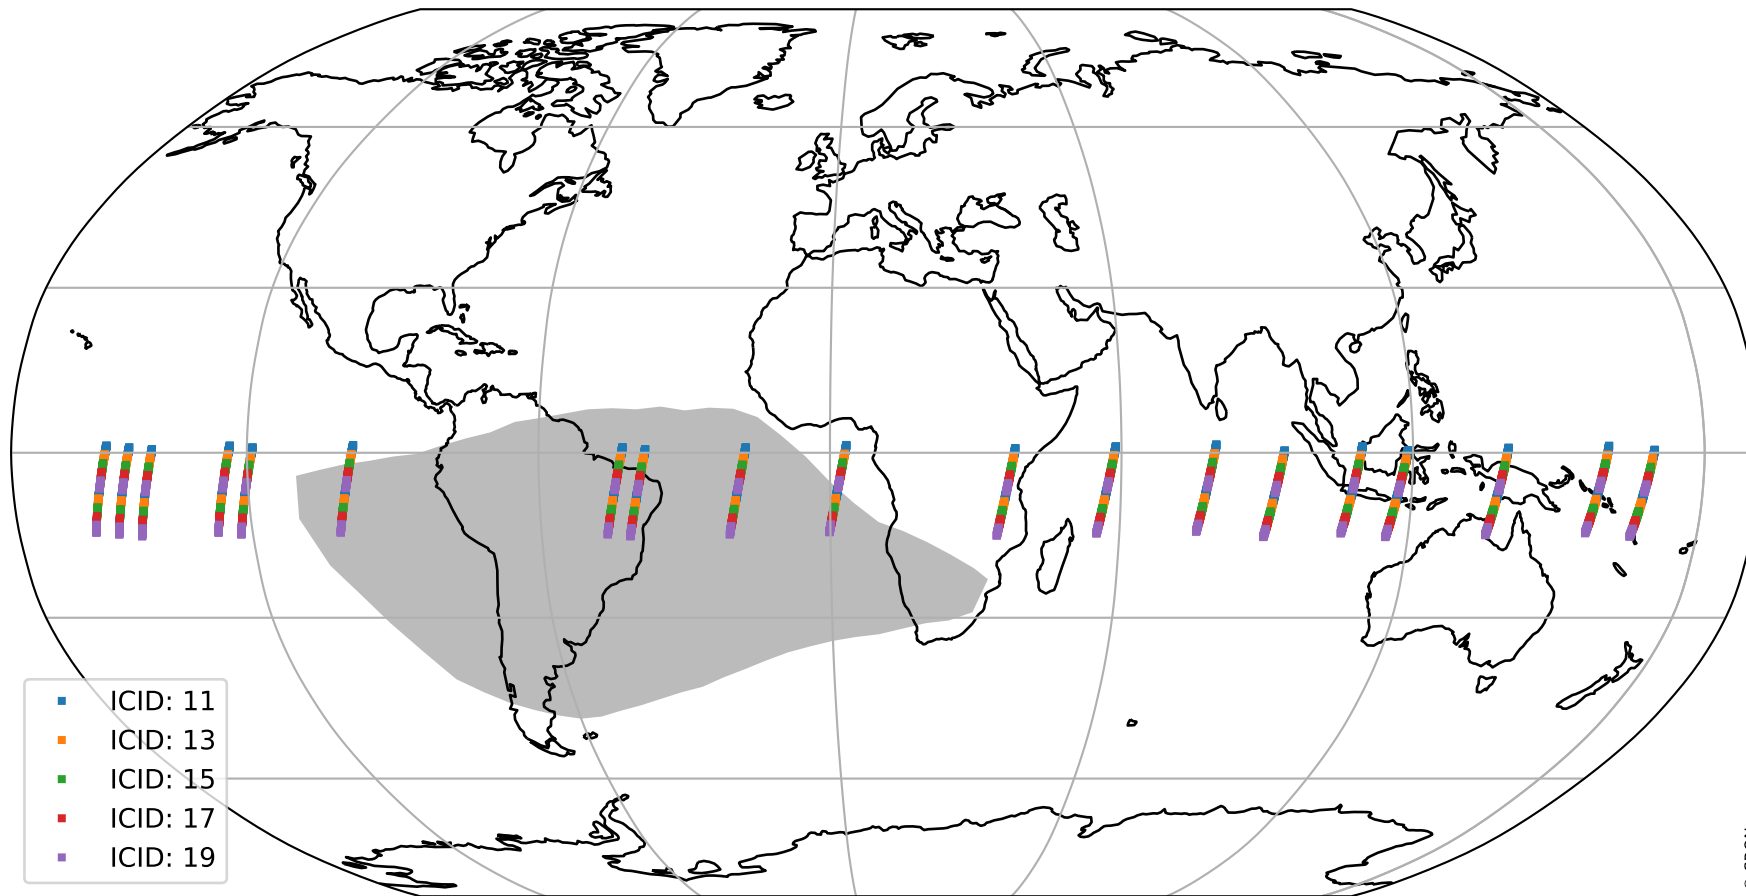

Tropomi SWIR offset (official)

orbits : 19 in [23497, 23542]
coverage : 2022-04-26 / 2022-04-29
median : 0.52598 V
spread : 0.035915 V
created : 2023-08-21T15:15:46

value detector map

Tropomi SWIR offset (official)

orbits : 19 in [23497, 23542]
coverage : 2022-04-26 / 2022-04-29
median : 29.887 μV
spread : 14.779 μV
created : 2023-08-21T15:15:46

Tropomi SWIR offset (official)

orbits : 19 in [23497, 23542]
coverage : 2022-04-26 / 2022-04-29
median : -0.033986 mV
spread : 0.41595 mV
created : 2023-08-21T15:15:46

value compared with SWIR offset CKD

Tropomi SWIR offset (official) ground-tracks of Sentinel-5P

orbits : 19 in [23497, 23542]
coverage : 2022-04-26 / 2022-04-29
created : 2023-08-21T15:15:47

Tropomi SWIR offset (official)

orbits : [2827, 23542]
coverage : 2018-04-30 / 2022-04-29
created : 2023-08-21T15:15:48

trend of detector median & temperatures