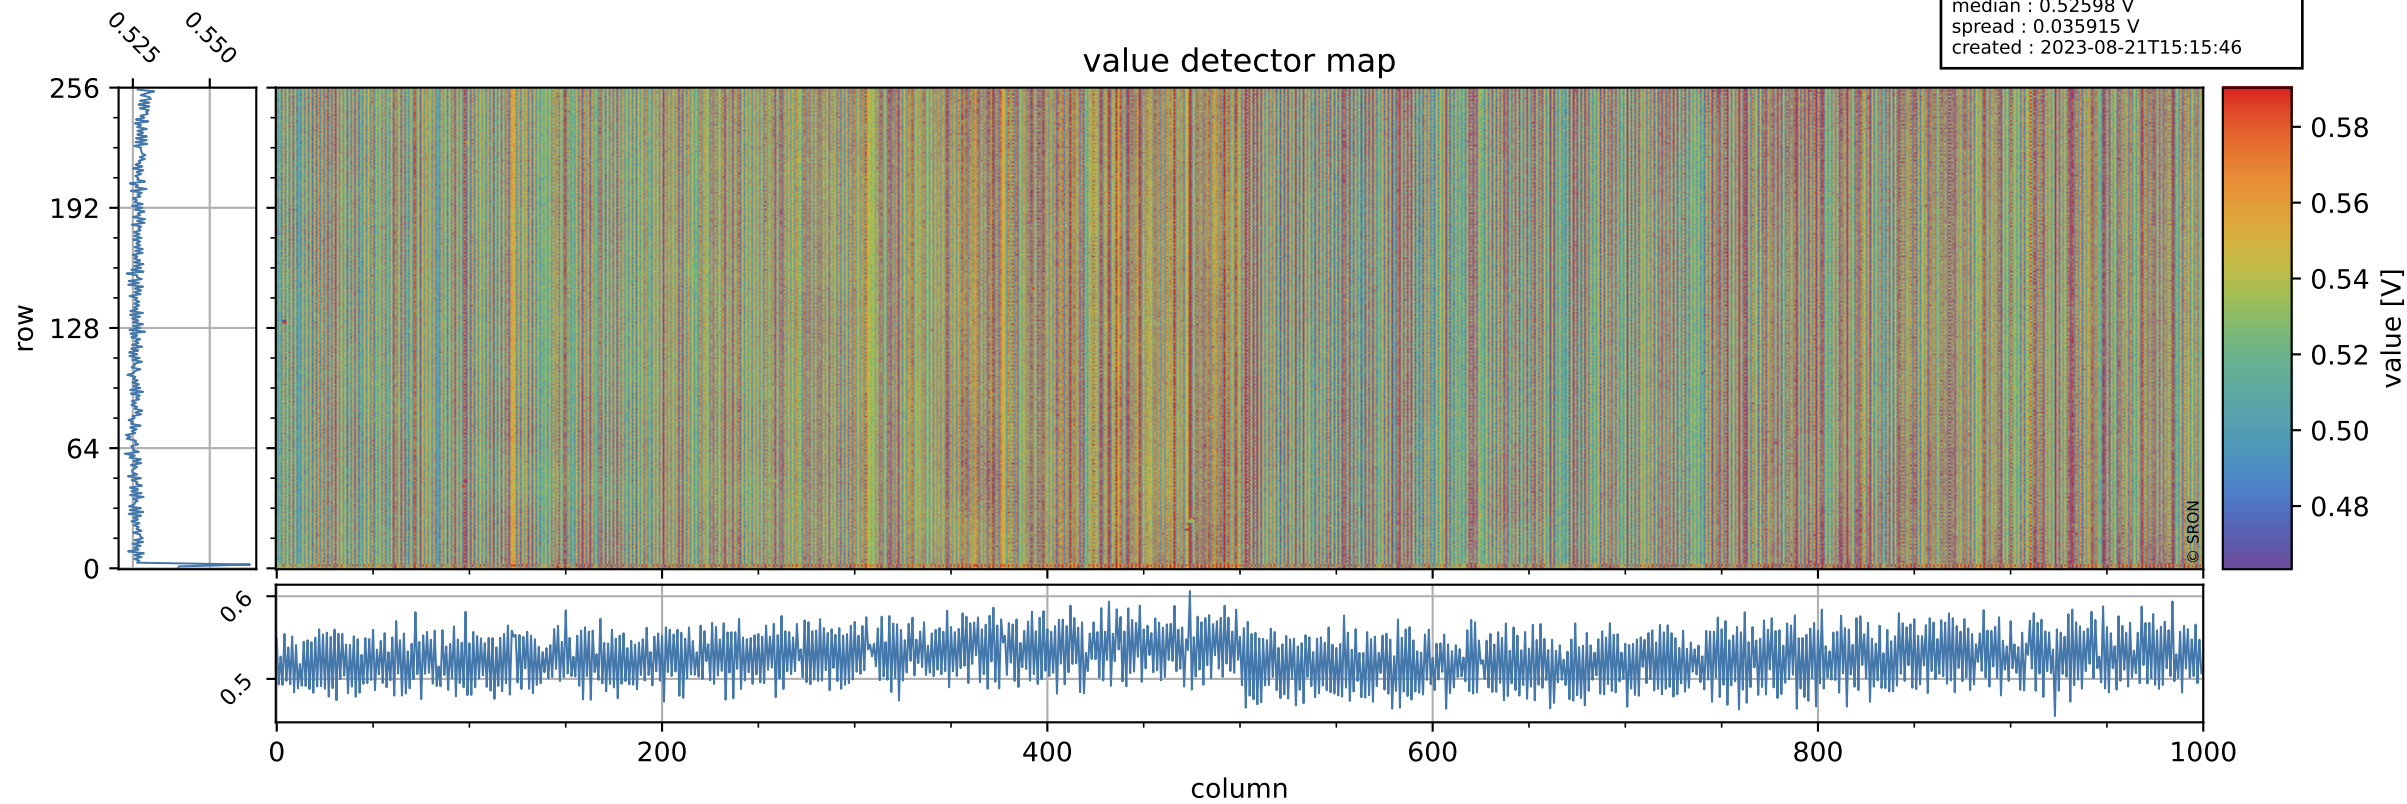

Tropomi SWIR offset (official)

orbits : 19 in [23497, 23542]
coverage : 2022-04-26 / 2022-04-29
median : 0.52598 V
spread : 0.035915 V
created : 2023-08-21T15:15:46

value detector map

Tropomi SWIR offset (official)

orbits : 19 in [23497, 23542]
coverage : 2022-04-26 / 2022-04-29
median : 29.887 μV
spread : 14.779 μV
created : 2023-08-21T15:15:46

Tropomi SWIR offset (official)

orbits : 19 in [23497, 23542]
coverage : 2022-04-26 / 2022-04-29
median : -0.033986 mV
spread : 0.41595 mV
created : 2023-08-21T15:15:46

value compared with SWIR offset CKD

Tropomi SWIR offset (official) ground-tracks of Sentinel-5P

orbits : 19 in [23497, 23542]
coverage : 2022-04-26 / 2022-04-29
created : 2023-08-21T15:15:47

Tropomi SWIR offset (official)

orbits : [2827, 23542]
coverage : 2018-04-30 / 2022-04-29
created : 2023-08-21T15:15:48

trend of detector median & temperatures