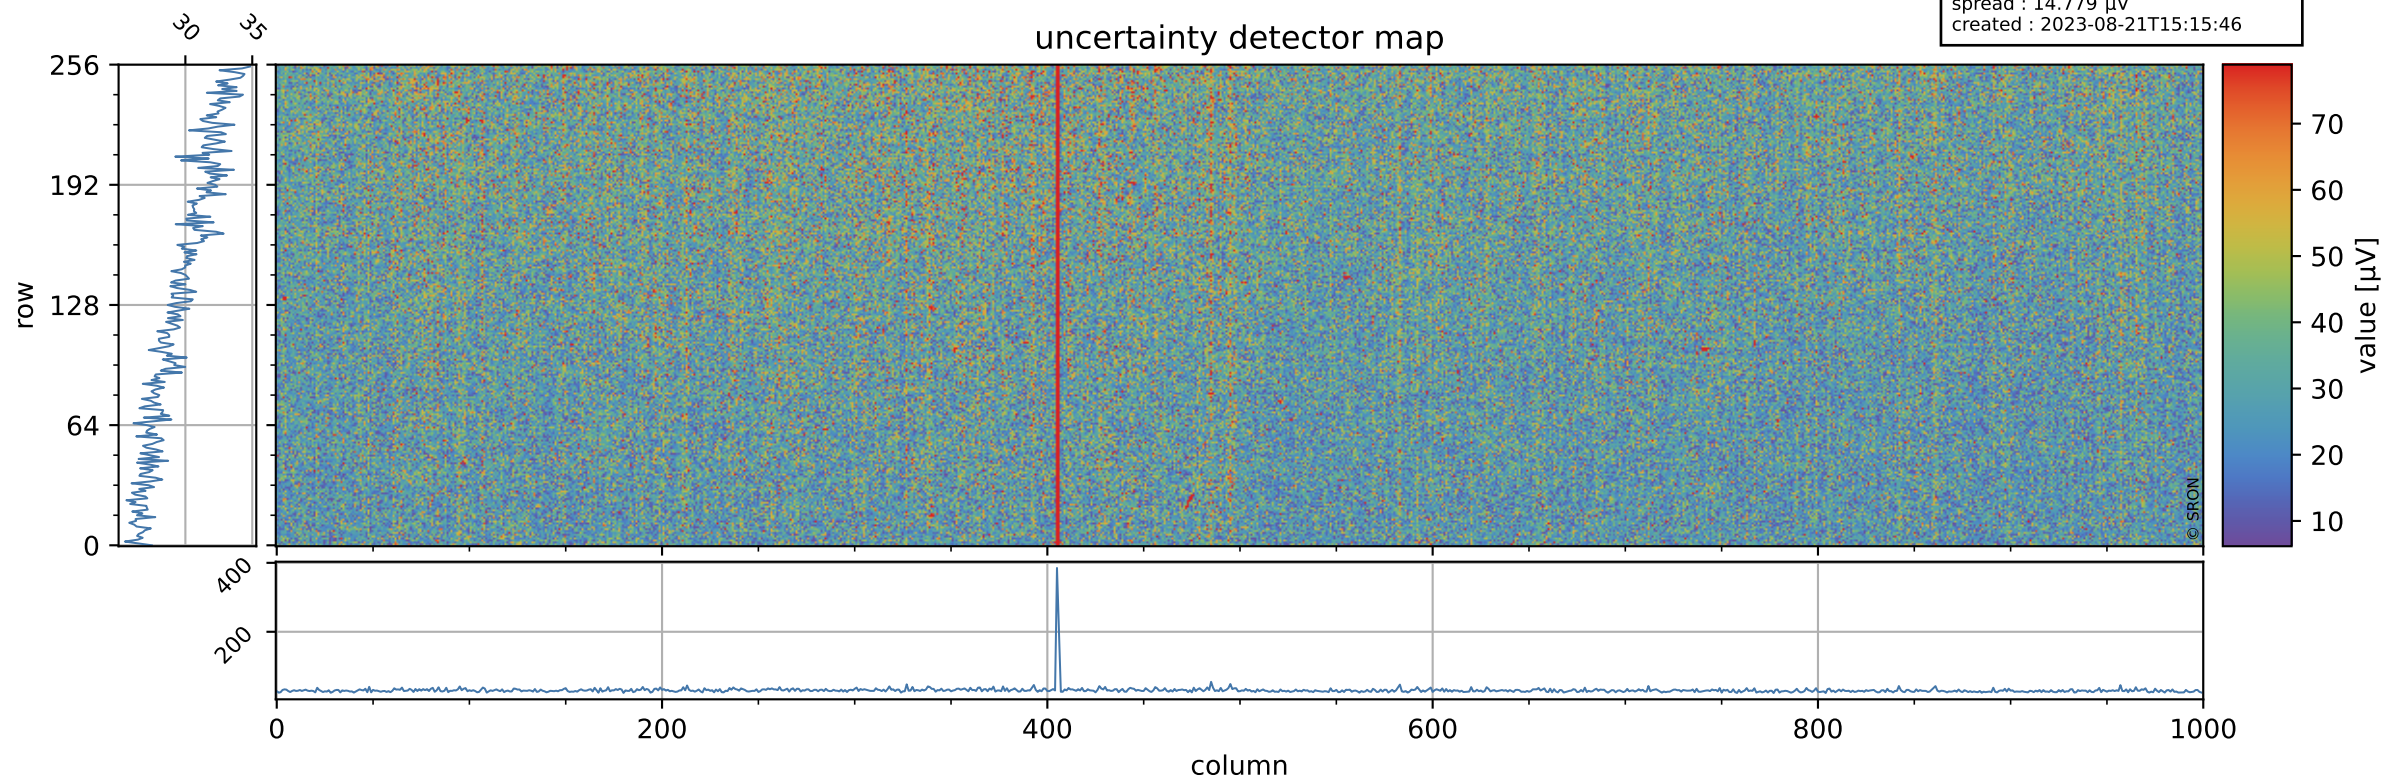

Tropomi SWIR offset (official)

orbits : 19 in [23497, 23542]
coverage : 2022-04-26 / 2022-04-29
median : 0.52598 V
spread : 0.035915 V
created : 2023-08-21T15:15:46

value detector map

Tropomi SWIR offset (official)

orbits : 19 in [23497, 23542]
coverage : 2022-04-26 / 2022-04-29
median : 29.887 μV
spread : 14.779 μV
created : 2023-08-21T15:15:46

Tropomi SWIR offset (official)

orbits : 19 in [23497, 23542]
coverage : 2022-04-26 / 2022-04-29
median : -0.033986 mV
spread : 0.41595 mV
created : 2023-08-21T15:15:46

value compared with SWIR offset CKD

Tropomi SWIR offset (official) ground-tracks of Sentinel-5P

orbits : 19 in [23497, 23542]
coverage : 2022-04-26 / 2022-04-29
created : 2023-08-21T15:15:47

Tropomi SWIR offset (official)

orbits : [2827, 23542]
coverage : 2018-04-30 / 2022-04-29
created : 2023-08-21T15:15:48

trend of detector median & temperatures