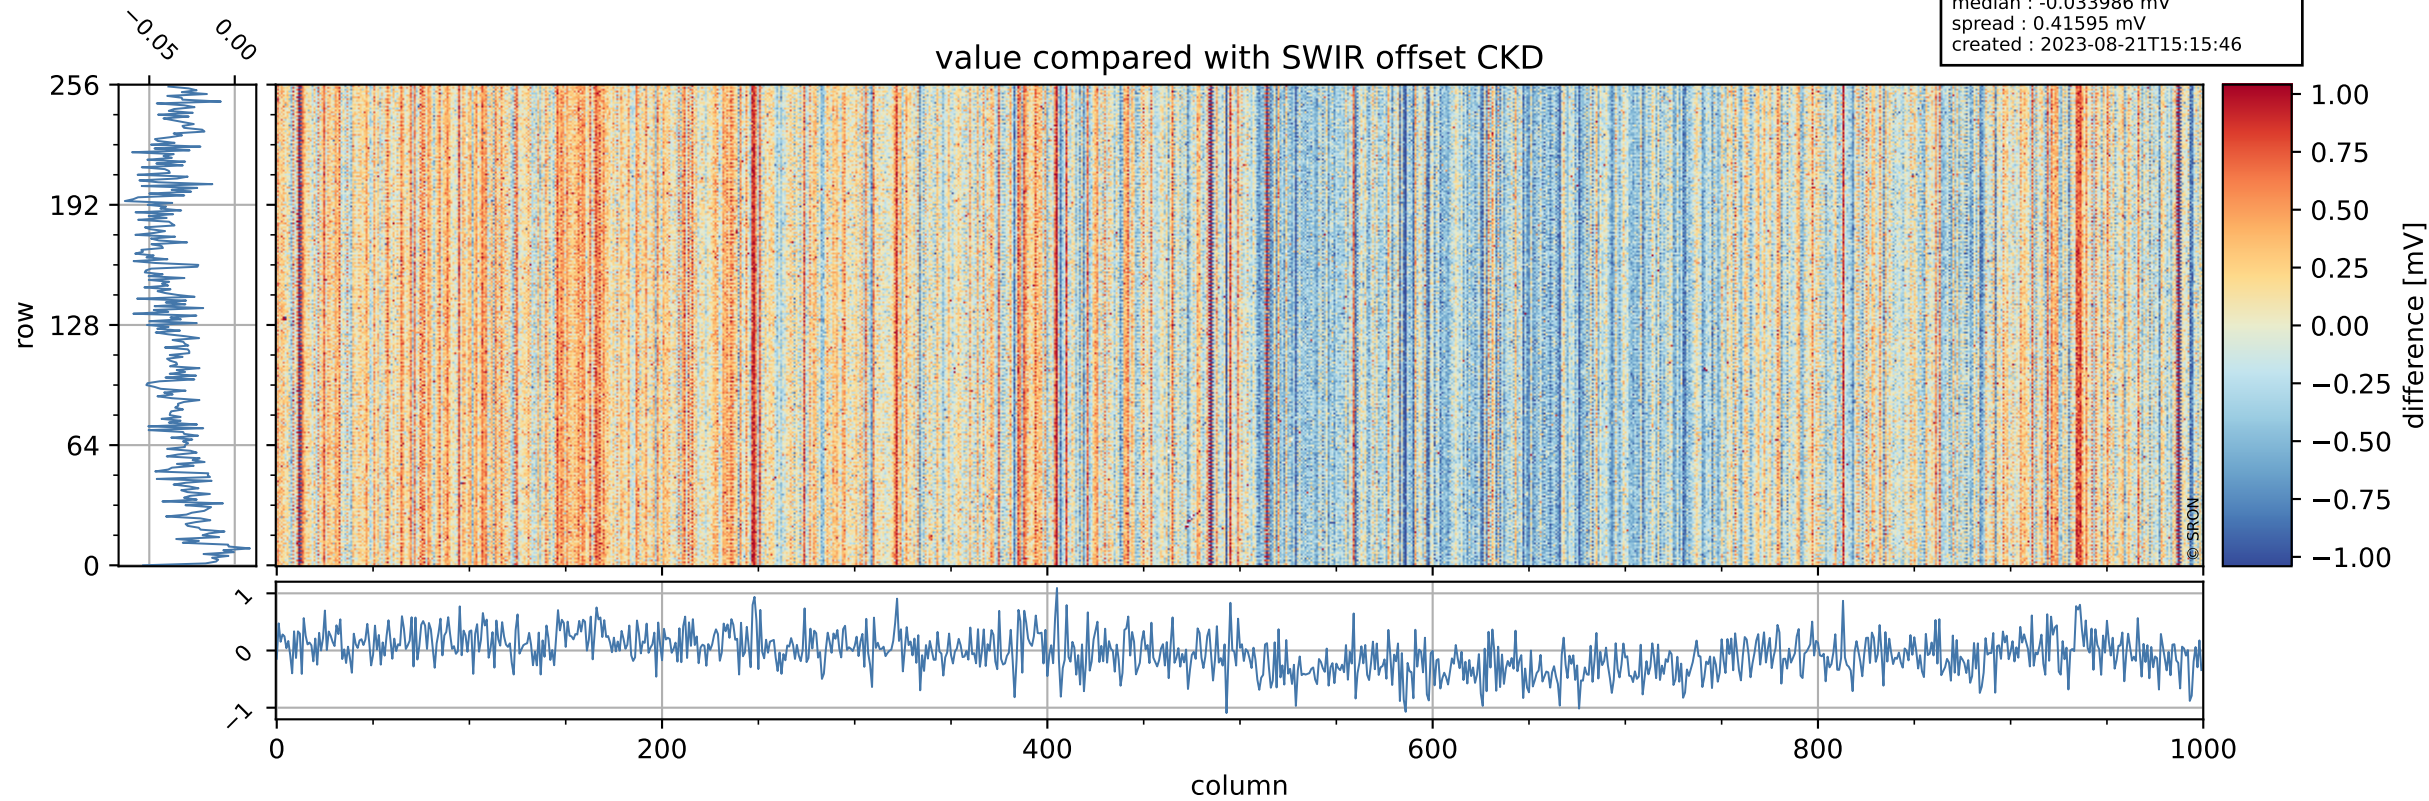

Tropomi SWIR offset (official)

orbits : 19 in [23497, 23542]
coverage : 2022-04-26 / 2022-04-29
median : 0.52598 V
spread : 0.035915 V
created : 2023-08-21T15:15:46

value detector map

Tropomi SWIR offset (official)

orbits : 19 in [23497, 23542]
coverage : 2022-04-26 / 2022-04-29
median : 29.887 μV
spread : 14.779 μV
created : 2023-08-21T15:15:46

Tropomi SWIR offset (official)

orbits : 19 in [23497, 23542]
coverage : 2022-04-26 / 2022-04-29
median : -0.033986 mV
spread : 0.41595 mV
created : 2023-08-21T15:15:46

value compared with SWIR offset CKD

Tropomi SWIR offset (official) ground-tracks of Sentinel-5P

orbits : 19 in [23497, 23542]
coverage : 2022-04-26 / 2022-04-29
created : 2023-08-21T15:15:47

Tropomi SWIR offset (official)

orbits : [2827, 23542]
coverage : 2018-04-30 / 2022-04-29
created : 2023-08-21T15:15:48

trend of detector median & temperatures