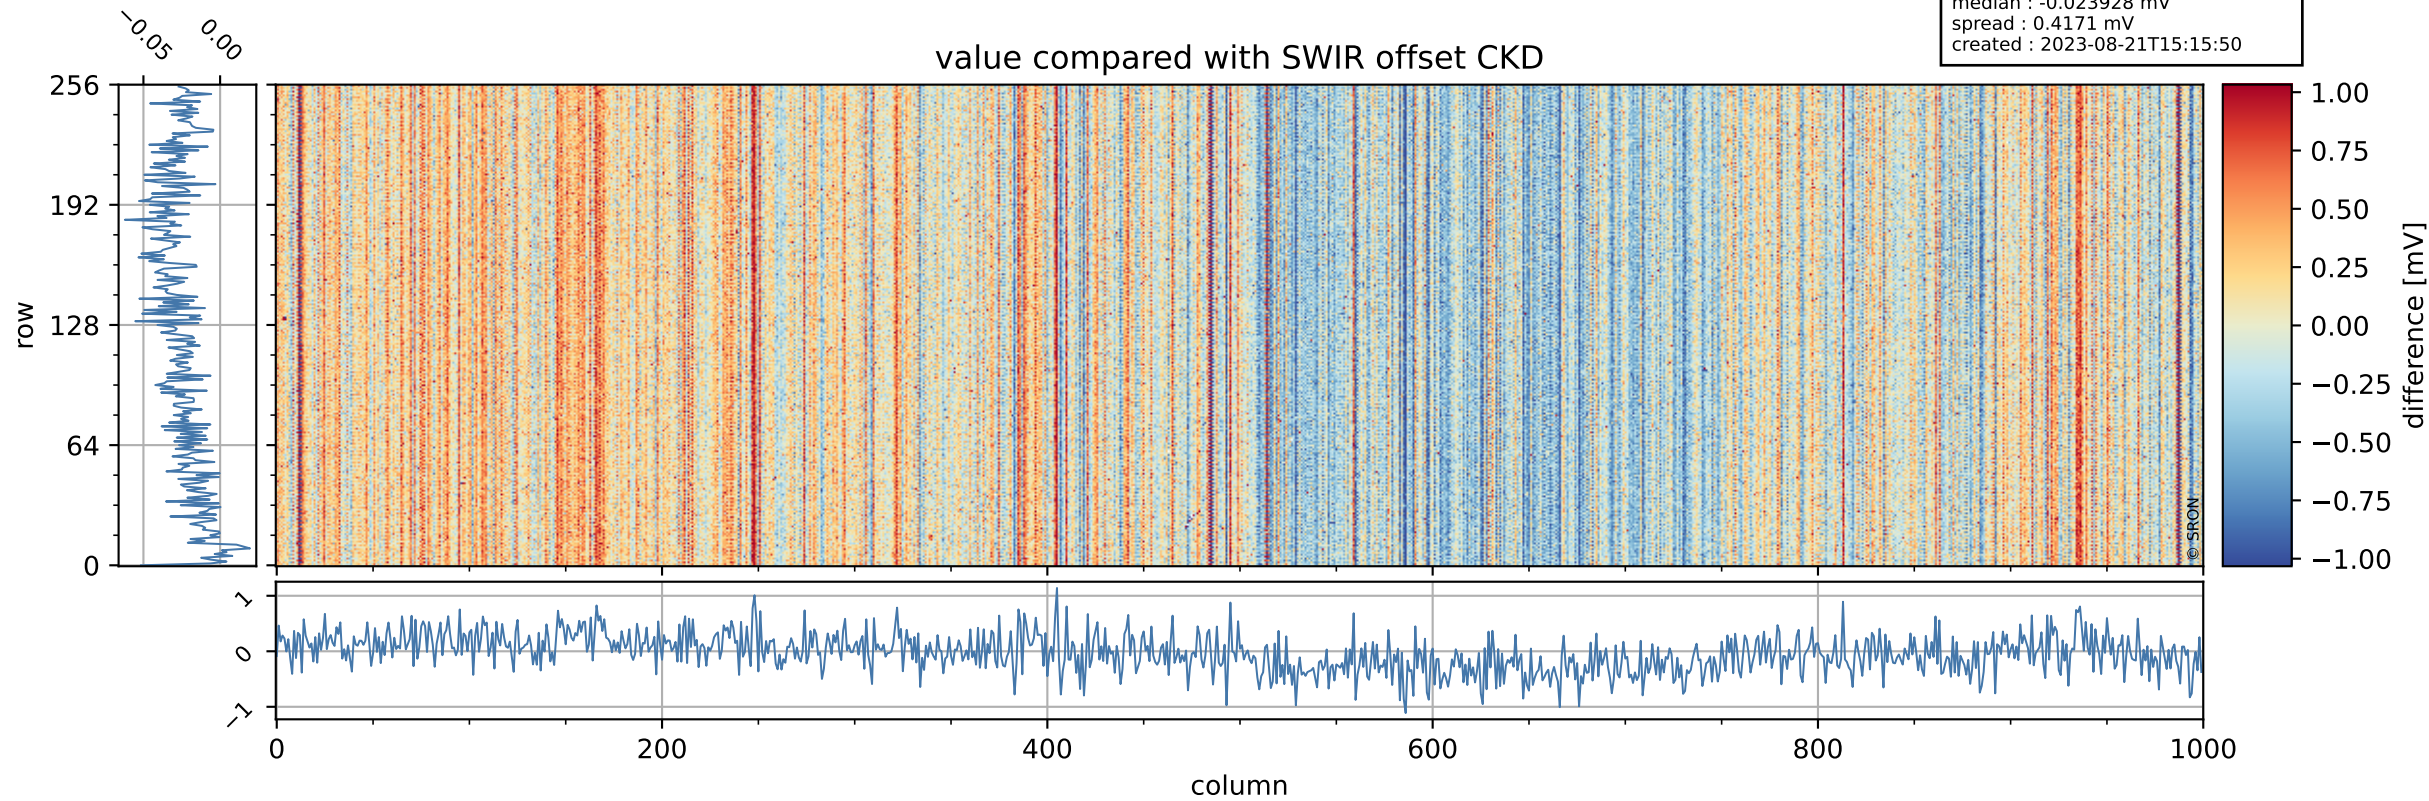

Tropomi SWIR offset (official)

orbits : 19 in [23512, 23557]
coverage : 2022-04-27 / 2022-04-30
median : 0.52599 V
spread : 0.035915 V
created : 2023-08-21T15:15:49

value detector map

Tropomi SWIR offset (official)

orbits : 19 in [23512, 23557]
coverage : 2022-04-27 / 2022-04-30
median : 30.336 μV
spread : 15.096 μV
created : 2023-08-21T15:15:49

Tropomi SWIR offset (official)

orbits : 19 in [23512, 23557]
coverage : 2022-04-27 / 2022-04-30
median : -0.023928 mV
spread : 0.4171 mV
created : 2023-08-21T15:15:50

value compared with SWIR offset CKD

Tropomi SWIR offset (official) ground-tracks of Sentinel-5P

orbits : 19 in [23512, 23557]
coverage : 2022-04-27 / 2022-04-30
created : 2023-08-21T15:15:50

Tropomi SWIR offset (official)

orbits : [2827, 23557]
coverage : 2018-04-30 / 2022-04-30
created : 2023-08-21T15:15:51

trend of detector median & temperatures