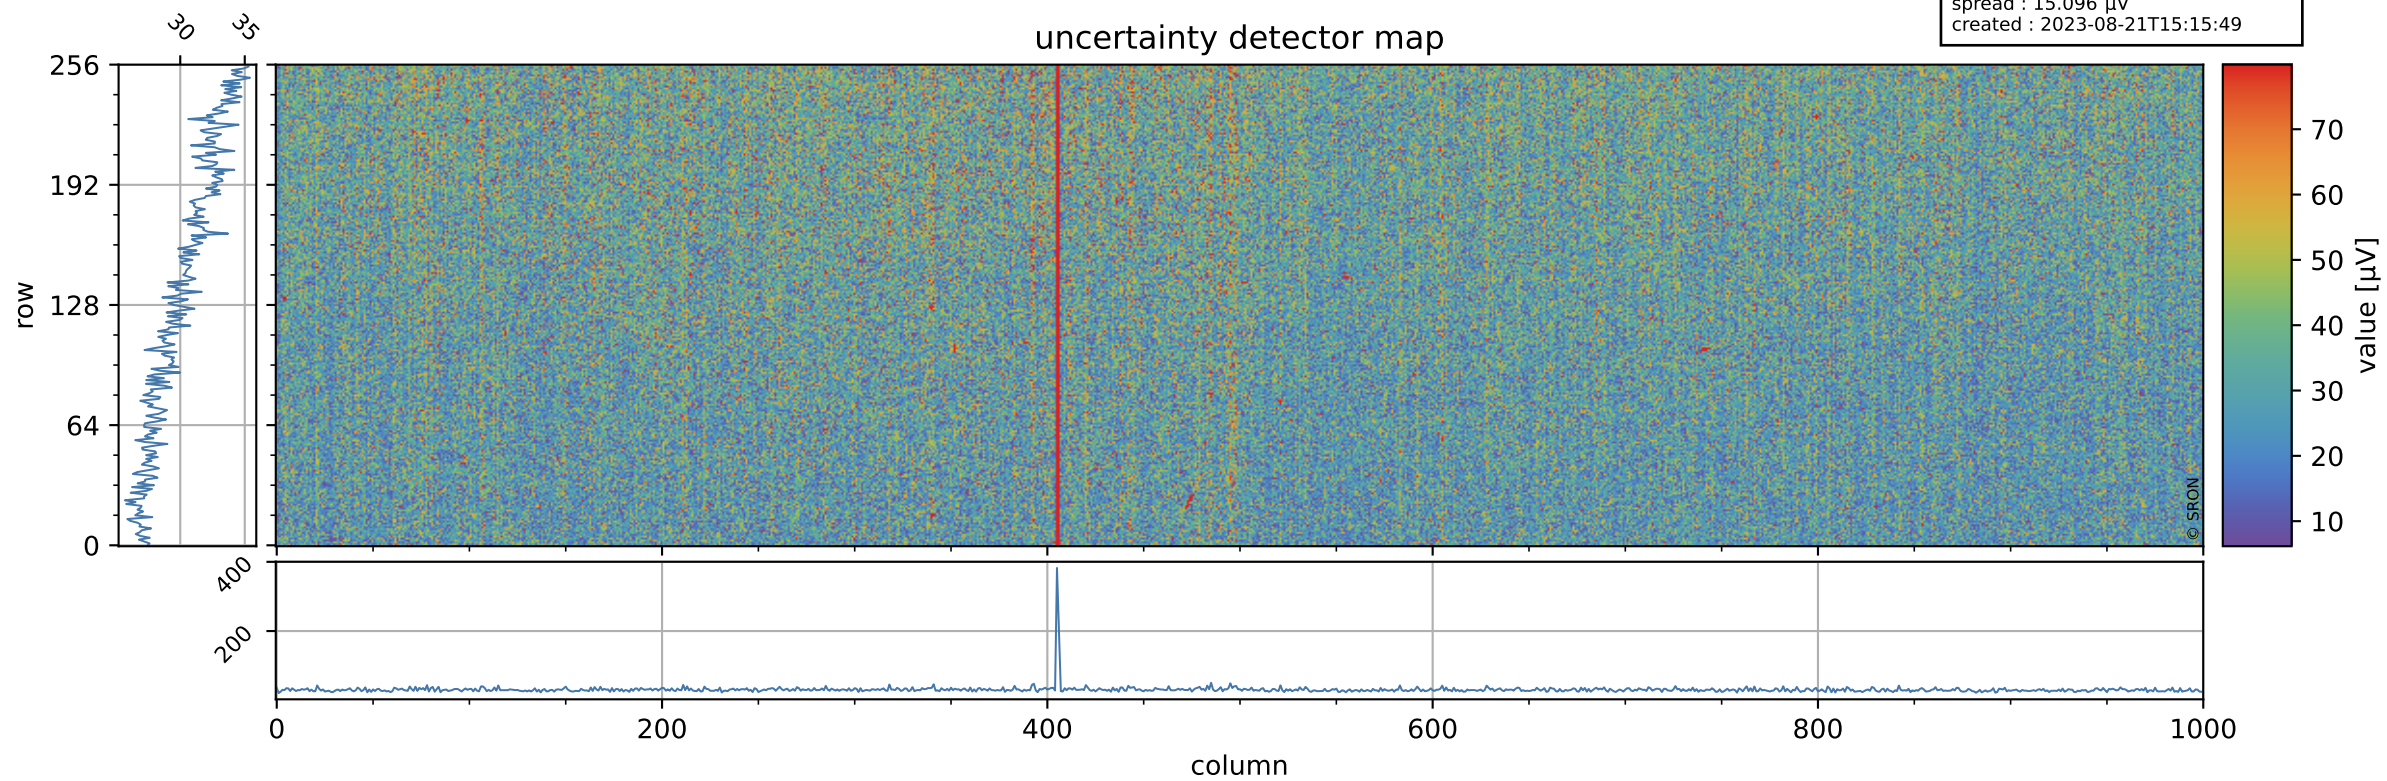

Tropomi SWIR offset (official)

orbits : 19 in [23512, 23557]
coverage : 2022-04-27 / 2022-04-30
median : 0.52599 V
spread : 0.035915 V
created : 2023-08-21T15:15:49

value detector map

Tropomi SWIR offset (official)

orbits : 19 in [23512, 23557]
coverage : 2022-04-27 / 2022-04-30
median : 30.336 μV
spread : 15.096 μV
created : 2023-08-21T15:15:49

Tropomi SWIR offset (official)

orbits : 19 in [23512, 23557]
coverage : 2022-04-27 / 2022-04-30
median : -0.023928 mV
spread : 0.4171 mV
created : 2023-08-21T15:15:50

value compared with SWIR offset CKD

Tropomi SWIR offset (official) ground-tracks of Sentinel-5P

orbits : 19 in [23512, 23557]
coverage : 2022-04-27 / 2022-04-30
created : 2023-08-21T15:15:50

Tropomi SWIR offset (official)

orbits : [2827, 23557]
coverage : 2018-04-30 / 2022-04-30
created : 2023-08-21T15:15:51

trend of detector median & temperatures