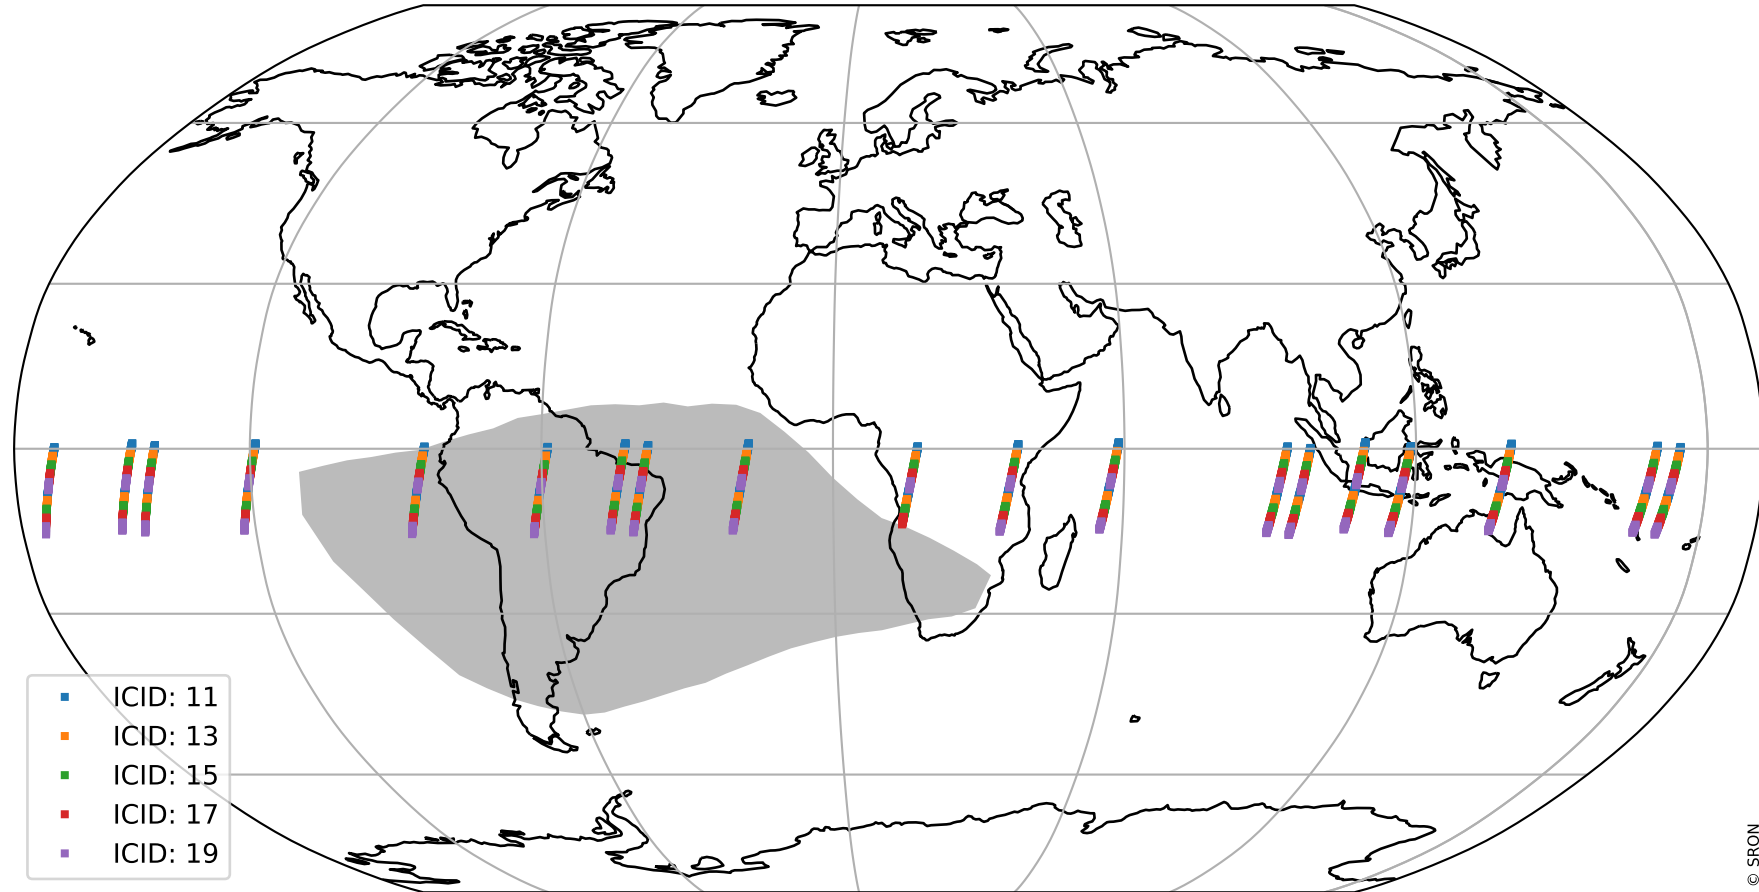

Tropomi SWIR offset (official)

orbits : 19 in [23512, 23557]
coverage : 2022-04-27 / 2022-04-30
median : 0.52599 V
spread : 0.035915 V
created : 2023-08-21T15:15:49

value detector map

Tropomi SWIR offset (official)

orbits : 19 in [23512, 23557]
coverage : 2022-04-27 / 2022-04-30
median : 30.336 μV
spread : 15.096 μV
created : 2023-08-21T15:15:49

Tropomi SWIR offset (official)

orbits : 19 in [23512, 23557]
coverage : 2022-04-27 / 2022-04-30
median : -0.023928 mV
spread : 0.4171 mV
created : 2023-08-21T15:15:50

value compared with SWIR offset CKD

Tropomi SWIR offset (official) ground-tracks of Sentinel-5P

orbits : 19 in [23512, 23557]
coverage : 2022-04-27 / 2022-04-30
created : 2023-08-21T15:15:50

Tropomi SWIR offset (official)

orbits : [2827, 23557]
coverage : 2018-04-30 / 2022-04-30
created : 2023-08-21T15:15:51

trend of detector median & temperatures