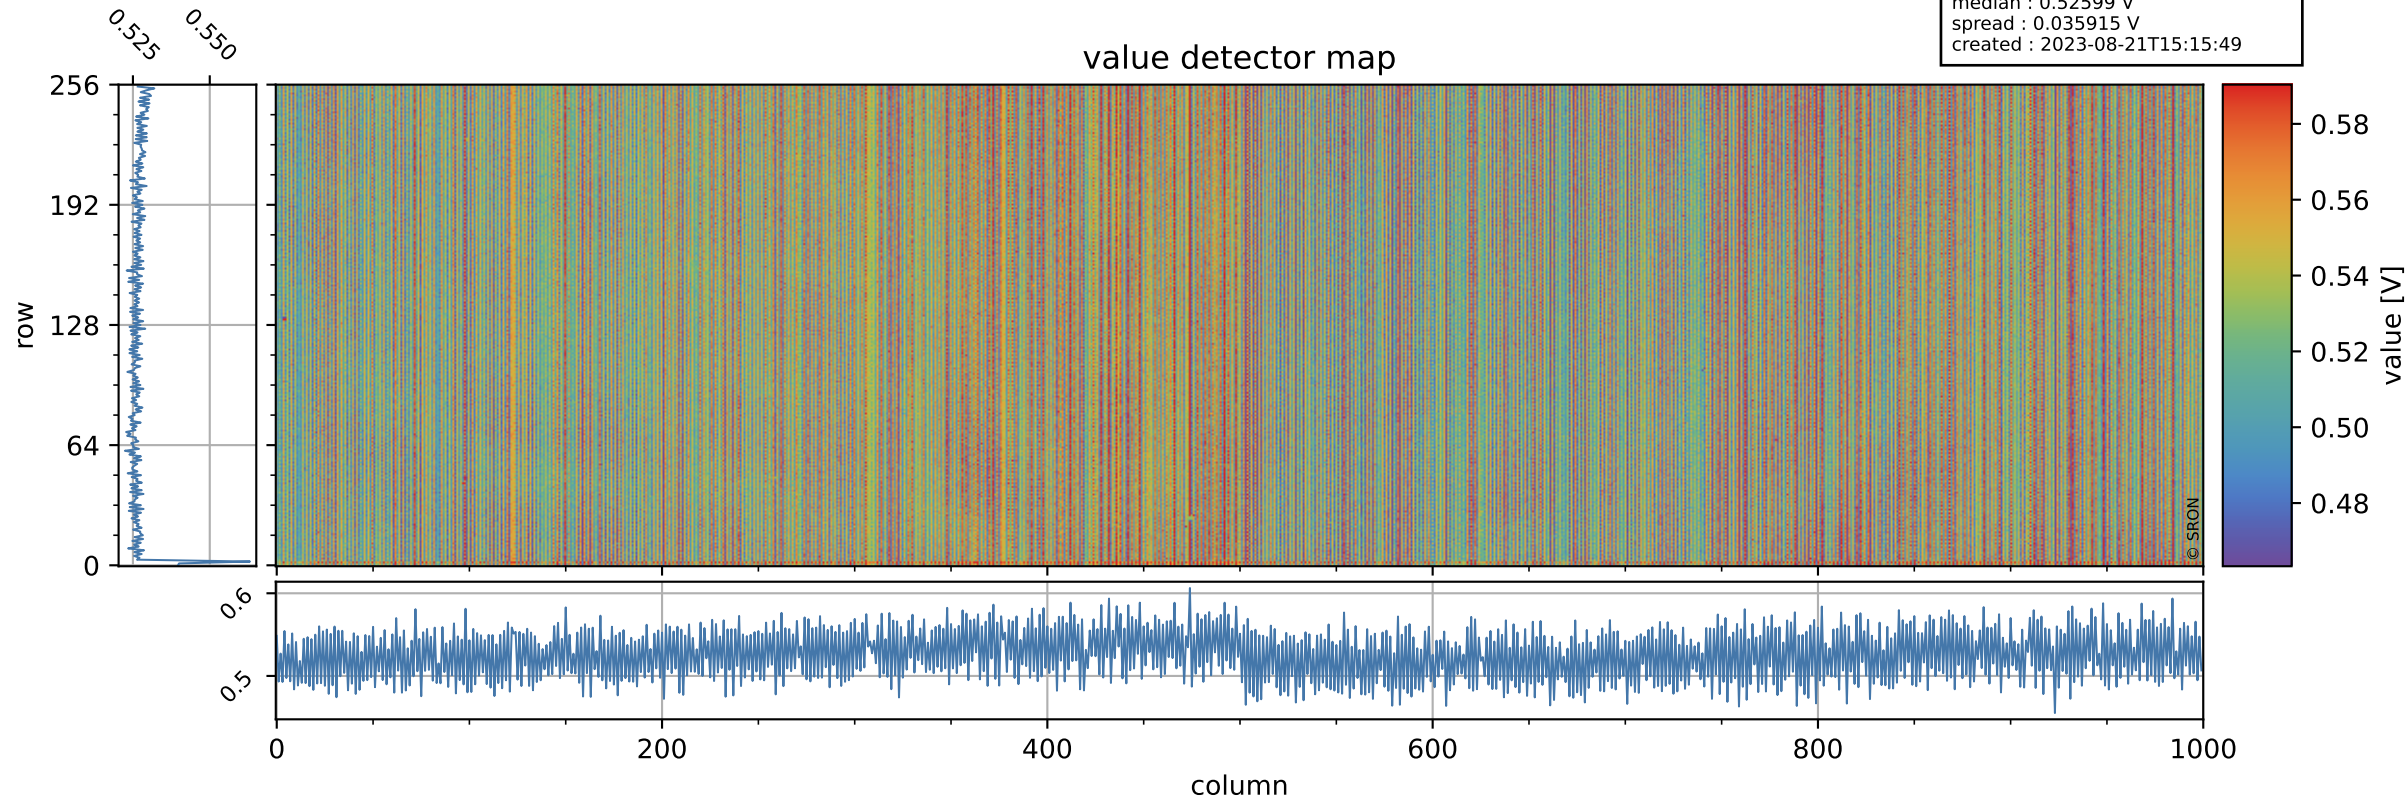

Tropomi SWIR offset (official)

orbits : 19 in [23512, 23557]
coverage : 2022-04-27 / 2022-04-30
median : 0.52599 V
spread : 0.035915 V
created : 2023-08-21T15:15:49

value detector map

Tropomi SWIR offset (official)

orbits : 19 in [23512, 23557]
coverage : 2022-04-27 / 2022-04-30
median : 30.336 μV
spread : 15.096 μV
created : 2023-08-21T15:15:49

Tropomi SWIR offset (official)

orbits : 19 in [23512, 23557]
coverage : 2022-04-27 / 2022-04-30
median : -0.023928 mV
spread : 0.4171 mV
created : 2023-08-21T15:15:50

value compared with SWIR offset CKD

Tropomi SWIR offset (official) ground-tracks of Sentinel-5P

orbits : 19 in [23512, 23557]
coverage : 2022-04-27 / 2022-04-30
created : 2023-08-21T15:15:50

Tropomi SWIR offset (official)

orbits : [2827, 23557]
coverage : 2018-04-30 / 2022-04-30
created : 2023-08-21T15:15:51

trend of detector median & temperatures