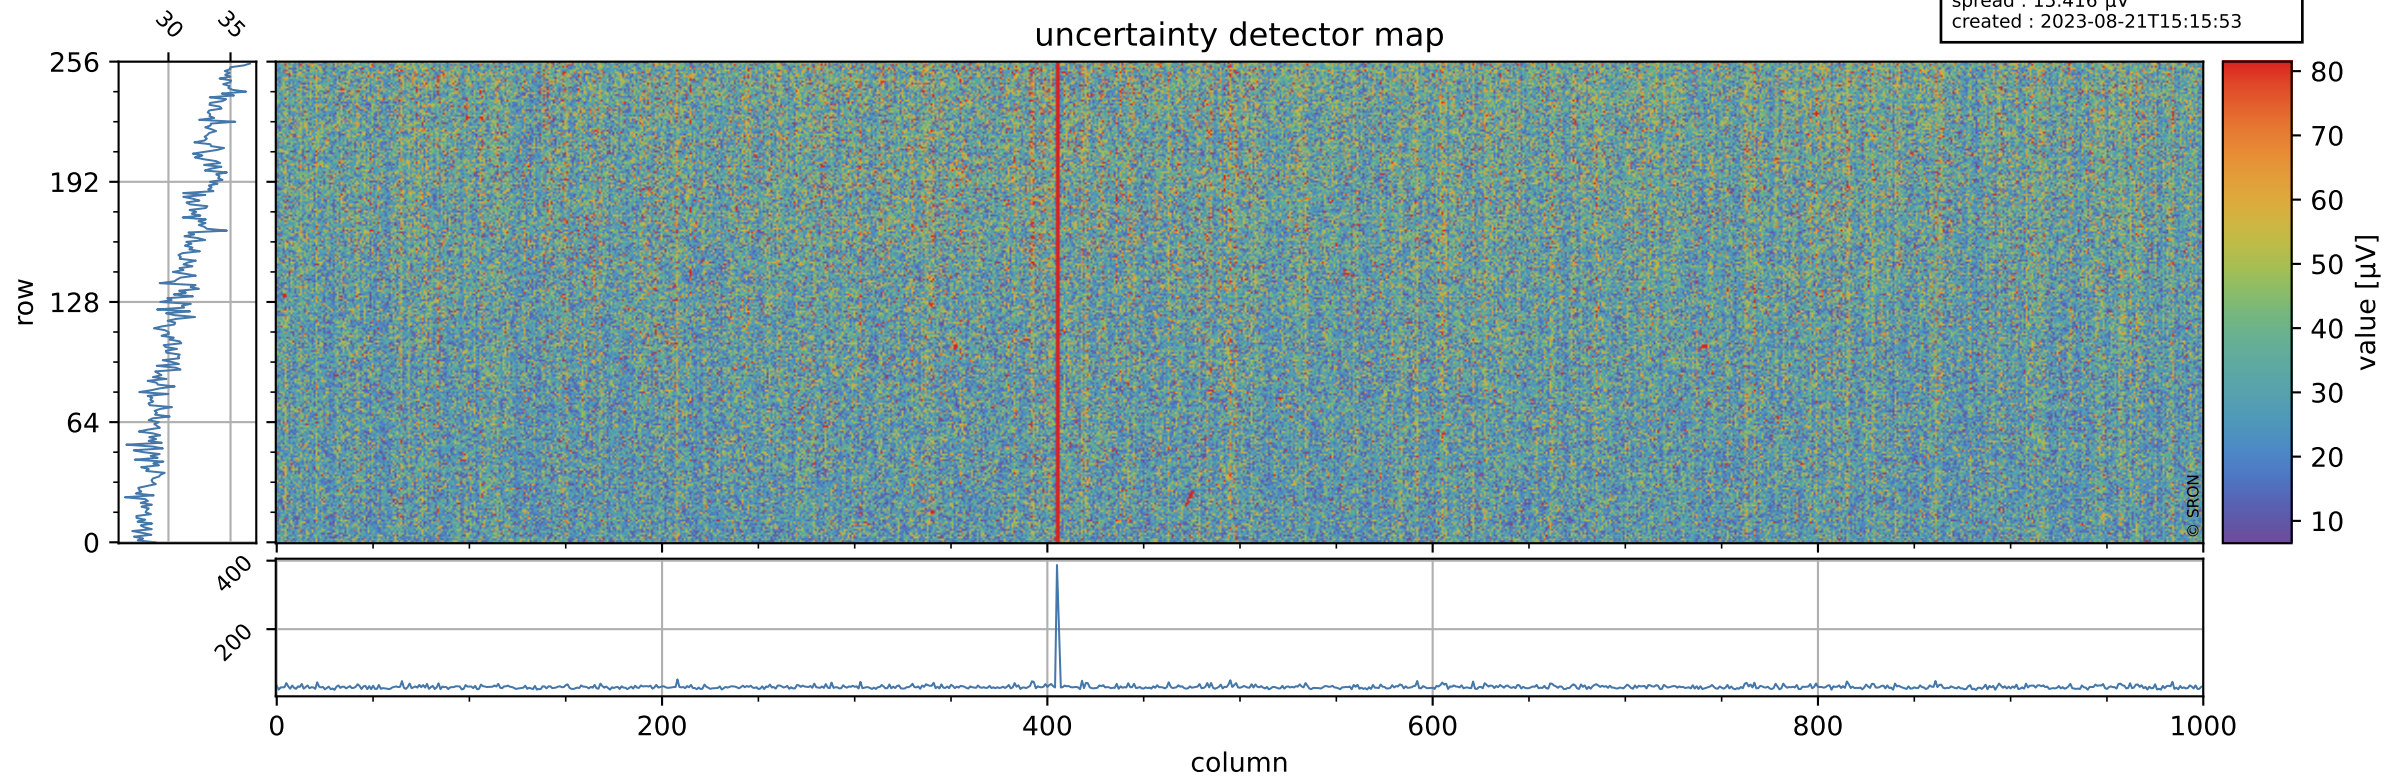

# Tropomi SWIR offset (official)

orbits : 18 in [23527, 23572]  
coverage : 2022-04-28 / 2022-05-01  
median : 0.52599 V  
spread : 0.035915 V  
created : 2023-08-21T15:15:52

## value detector map

# Tropomi SWIR offset (official)

orbits : 18 in [23527, 23572]  
coverage : 2022-04-28 / 2022-05-01  
median : 31.328  $\mu\text{V}$   
spread : 15.416  $\mu\text{V}$   
created : 2023-08-21T15:15:53

# Tropomi SWIR offset (official) ground-tracks of Sentinel-5P

orbits : 18 in [23527, 23572]  
coverage : 2022-04-28 / 2022-05-01  
created : 2023-08-21T15:15:54