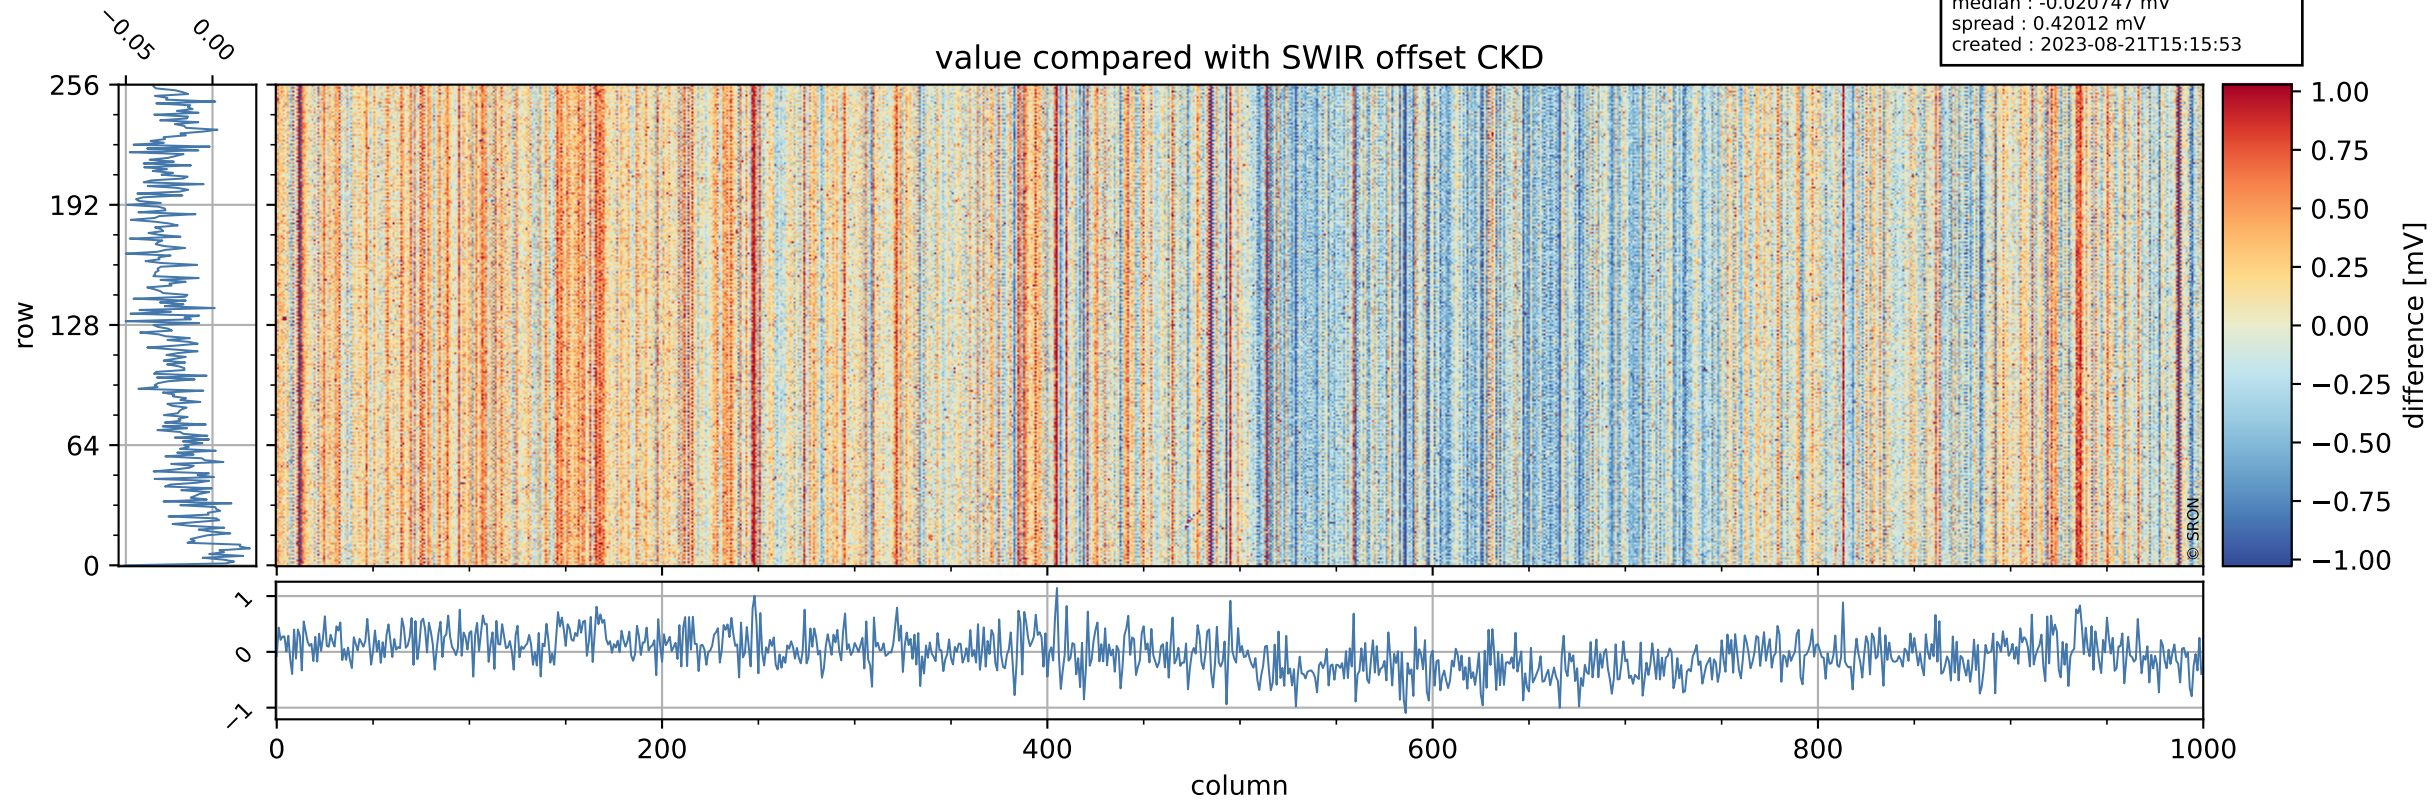

## value detector map

# Tropomi SWIR offset (official)

orbits : 18 in [23527, 23572]  
coverage : 2022-04-28 / 2022-05-01  
median : 31.328  $\mu\text{V}$   
spread : 15.416  $\mu\text{V}$   
created : 2023-08-21T15:15:53

# Tropomi SWIR offset (official)

orbits : 18 in [23527, 23572]  
coverage : 2022-04-28 / 2022-05-01  
median : -0.020747 mV  
spread : 0.42012 mV  
created : 2023-08-21T15:15:53

value compared with SWIR offset CKD

# Tropomi SWIR offset (official) ground-tracks of Sentinel-5P

orbits : 18 in [23527, 23572]  
coverage : 2022-04-28 / 2022-05-01  
created : 2023-08-21T15:15:54