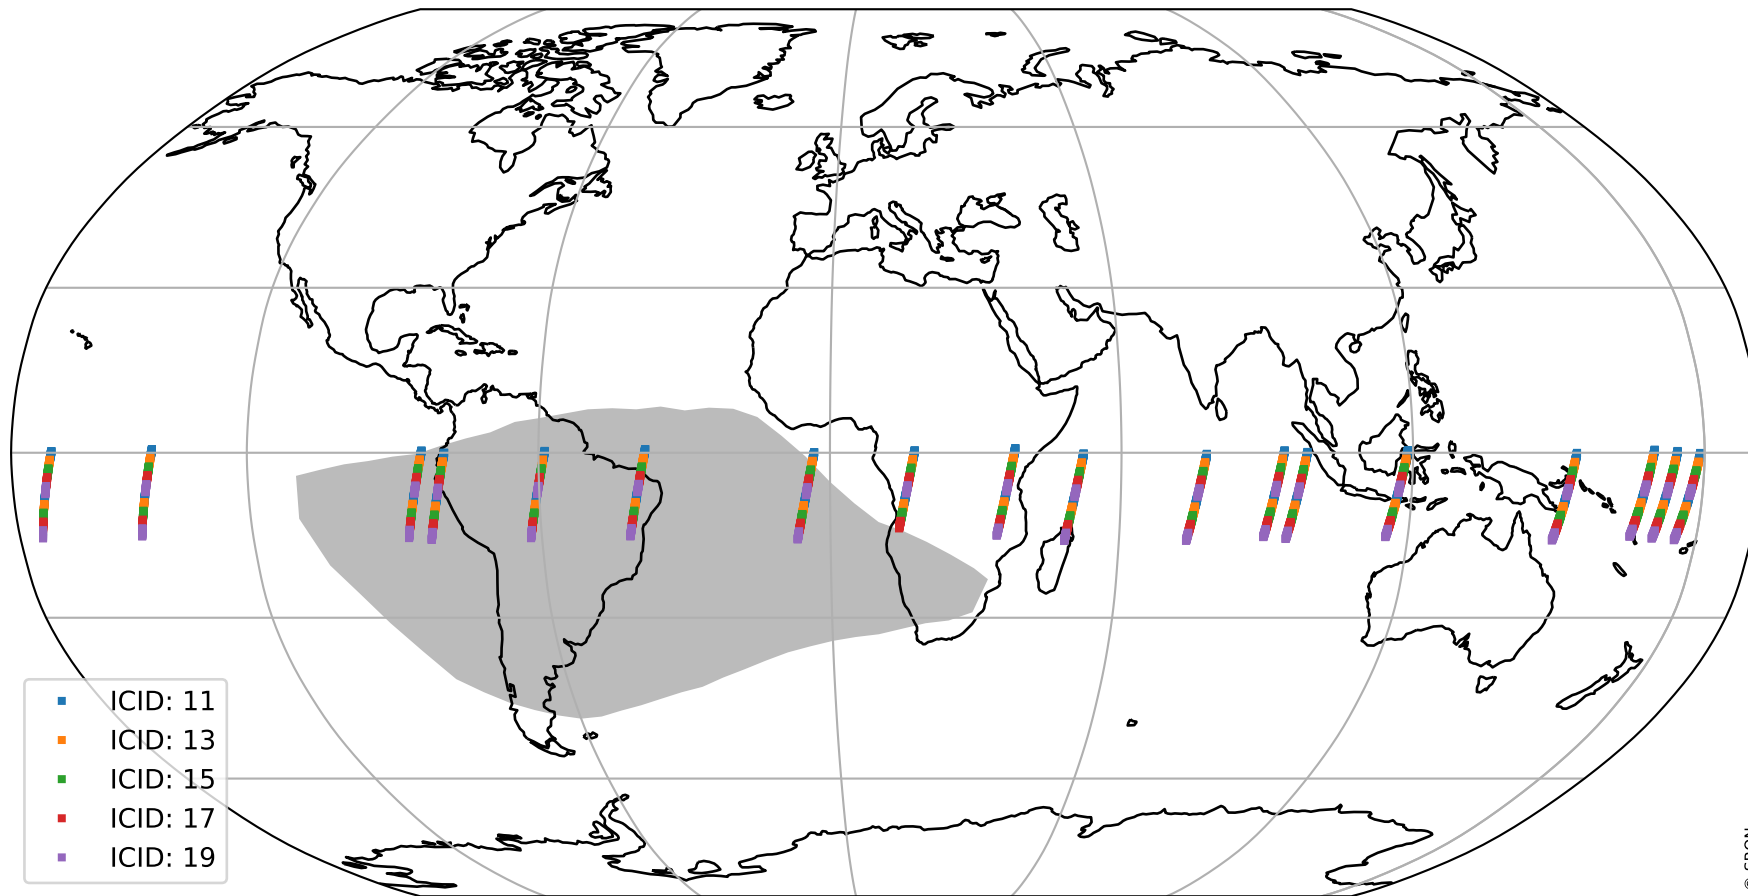

# Tropomi SWIR offset (official)

orbits : 18 in [23527, 23572]  
coverage : 2022-04-28 / 2022-05-01  
median : 31.328  $\mu\text{V}$   
spread : 15.416  $\mu\text{V}$   
created : 2023-08-21T15:15:53

# Tropomi SWIR offset (official)

orbits : 18 in [23527, 23572]  
coverage : 2022-04-28 / 2022-05-01  
median : -0.020747 mV  
spread : 0.42012 mV  
created : 2023-08-21T15:15:53

value compared with SWIR offset CKD

# Tropomi SWIR offset (official) ground-tracks of Sentinel-5P

orbits : 18 in [23527, 23572]  
coverage : 2022-04-28 / 2022-05-01  
created : 2023-08-21T15:15:54

# Tropomi SWIR offset (official)

orbits : [2827, 23572]  
coverage : 2018-04-30 / 2022-05-01  
created : 2023-08-21T15:15:54