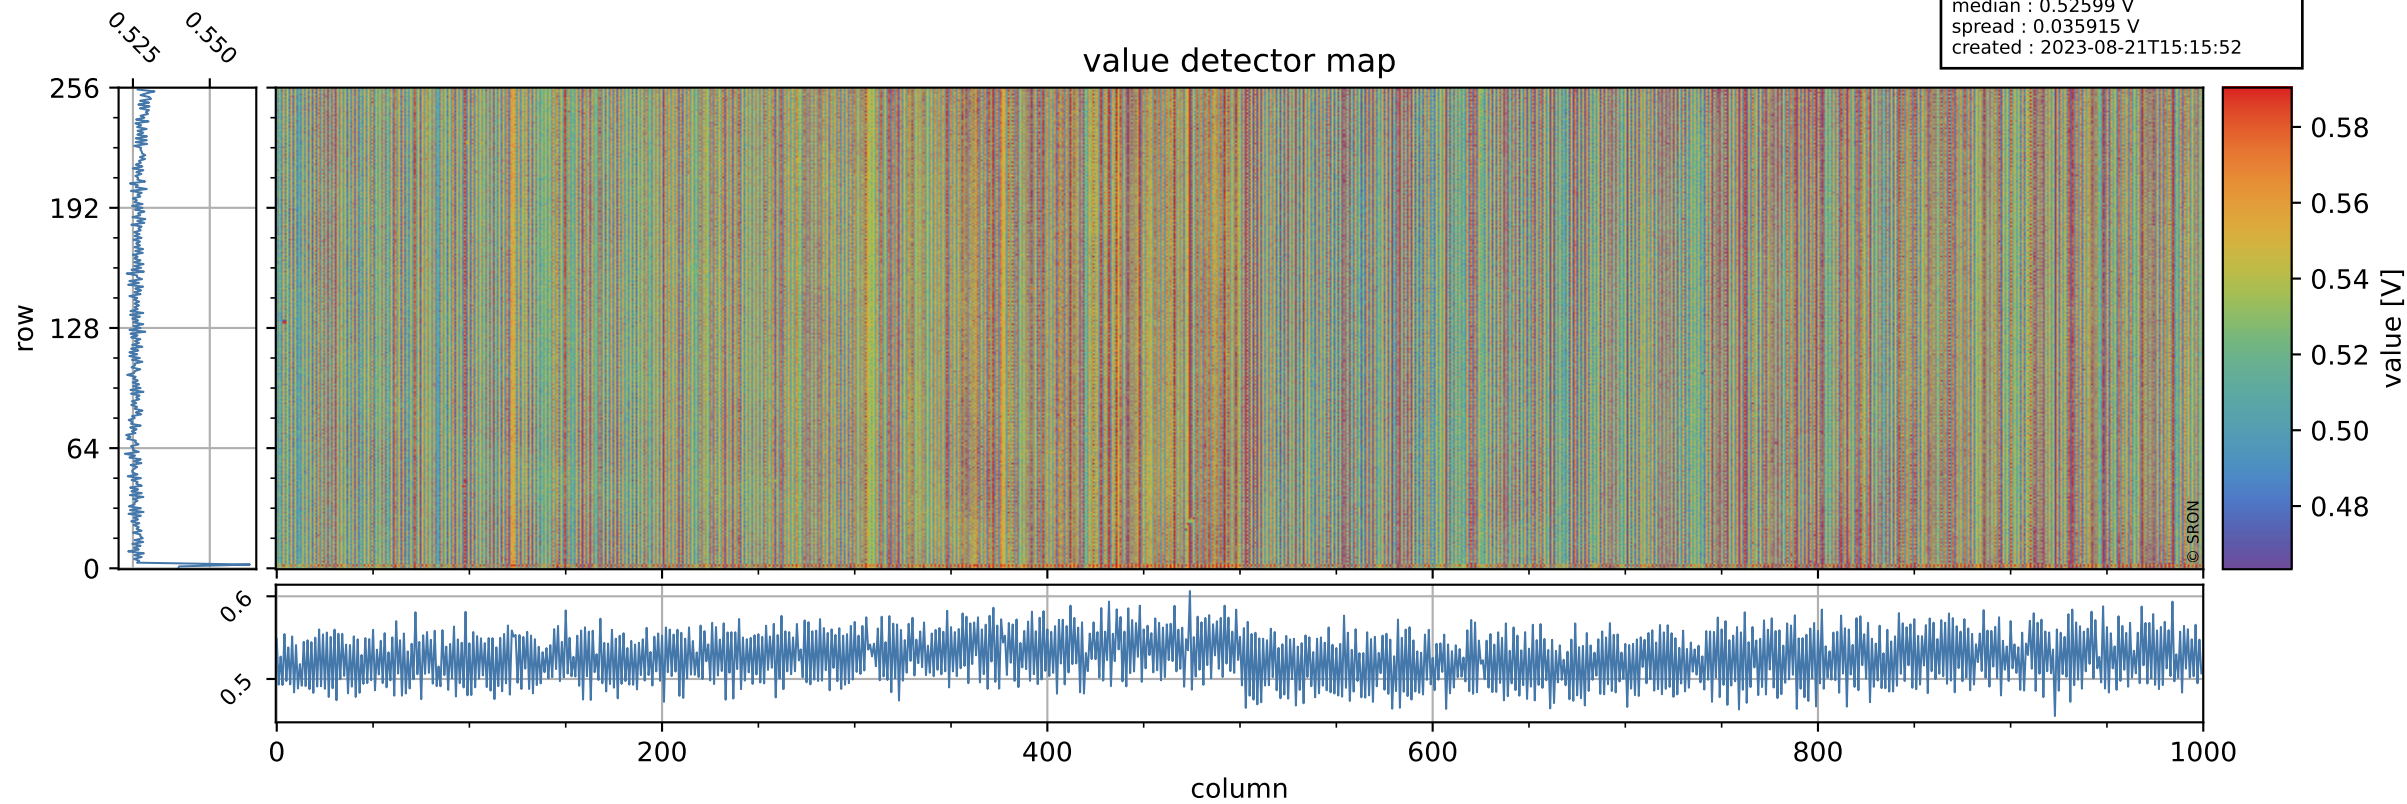

# Tropomi SWIR offset (official)

orbits : 18 in [23527, 23572]  
coverage : 2022-04-28 / 2022-05-01  
median : 0.52599 V  
spread : 0.035915 V  
created : 2023-08-21T15:15:52

## value detector map

# Tropomi SWIR offset (official)

orbits : 18 in [23527, 23572]  
coverage : 2022-04-28 / 2022-05-01  
median : 31.328  $\mu\text{V}$   
spread : 15.416  $\mu\text{V}$   
created : 2023-08-21T15:15:53

# Tropomi SWIR offset (official) ground-tracks of Sentinel-5P

orbits : 18 in [23527, 23572]  
coverage : 2022-04-28 / 2022-05-01  
created : 2023-08-21T15:15:54