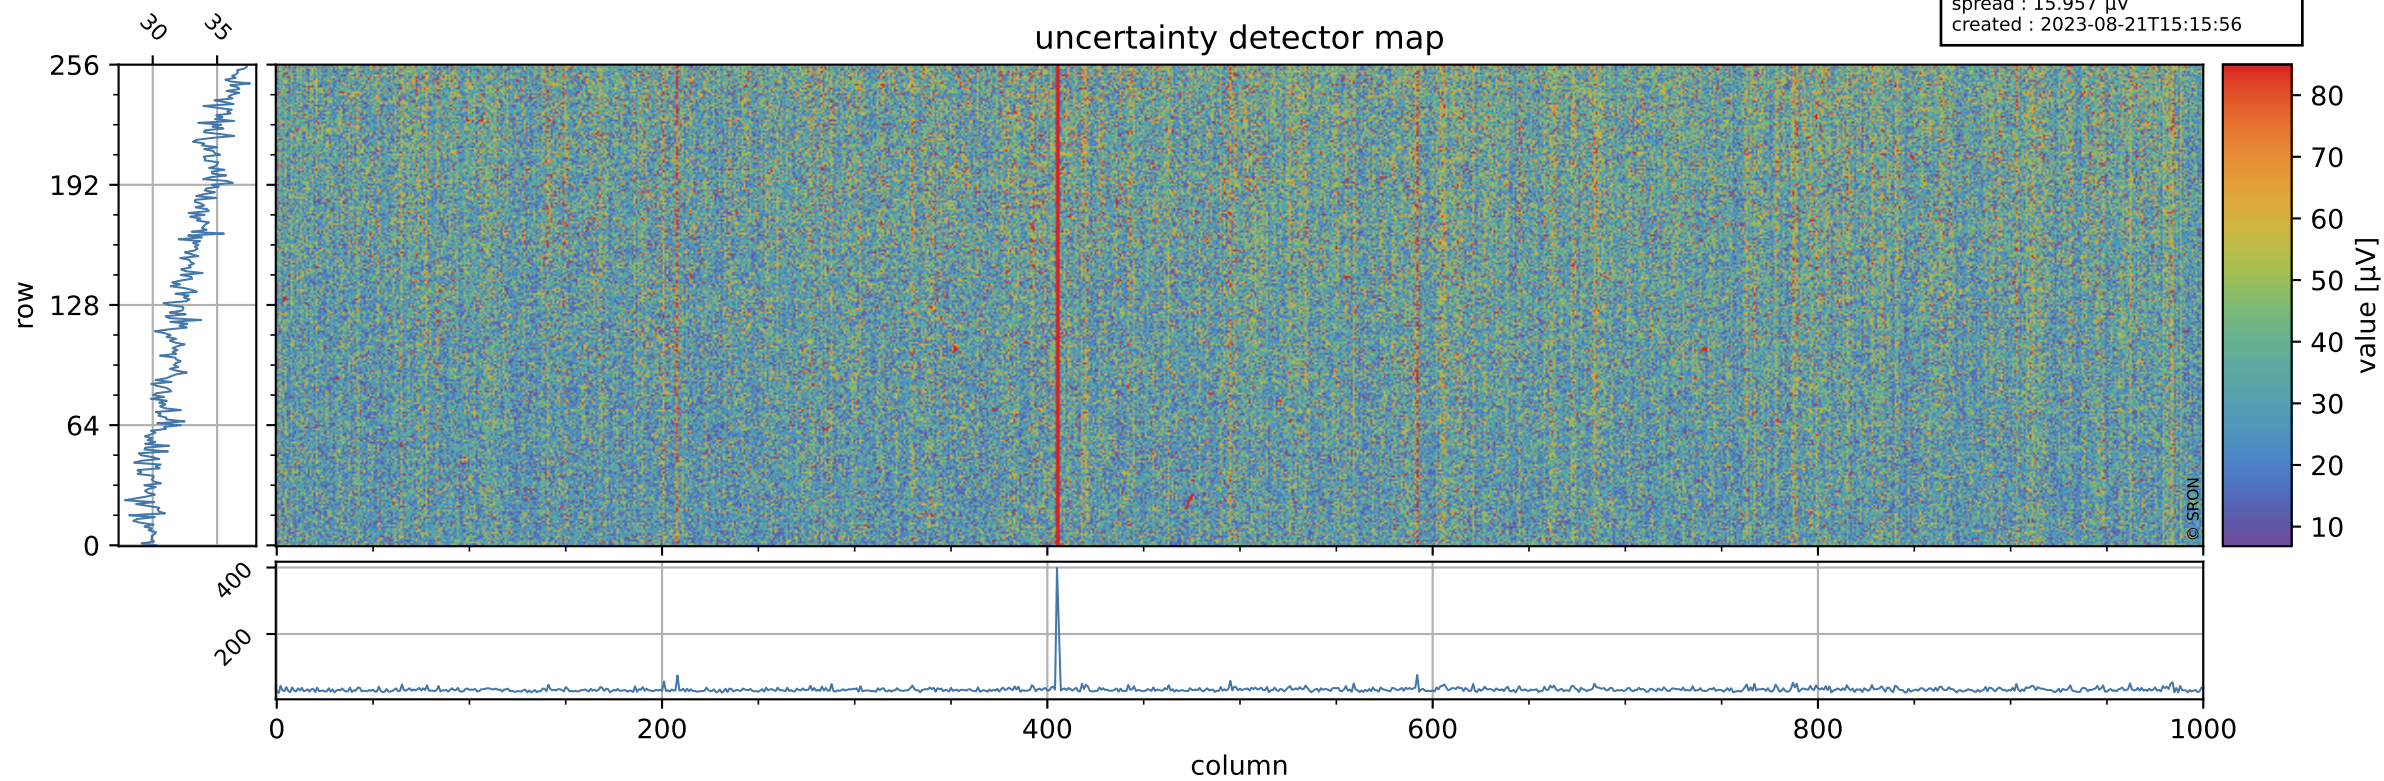

Tropomi SWIR offset (official)

orbits : 19 in [23542, 23587]
coverage : 2022-04-29 / 2022-05-02
median : 0.526 V
spread : 0.035913 V
created : 2023-08-21T15:15:56

value detector map

Tropomi SWIR offset (official)

orbits : 19 in [23542, 23587]
coverage : 2022-04-29 / 2022-05-02
median : 32.773 μV
spread : 15.957 μV
created : 2023-08-21T15:15:56

Tropomi SWIR offset (official)

orbits : 19 in [23542, 23587]
coverage : 2022-04-29 / 2022-05-02
median : -0.015152 mV
spread : 0.41965 mV
created : 2023-08-21T15:15:56

value compared with SWIR offset CKD

Tropomi SWIR offset (official) ground-tracks of Sentinel-5P

orbits : 19 in [23542, 23587]
coverage : 2022-04-29 / 2022-05-02
created : 2023-08-21T15:15:57

Tropomi SWIR offset (official)

orbits : [2827, 23587]
coverage : 2018-04-30 / 2022-05-02
created : 2023-08-21T15:15:58

trend of detector median & temperatures