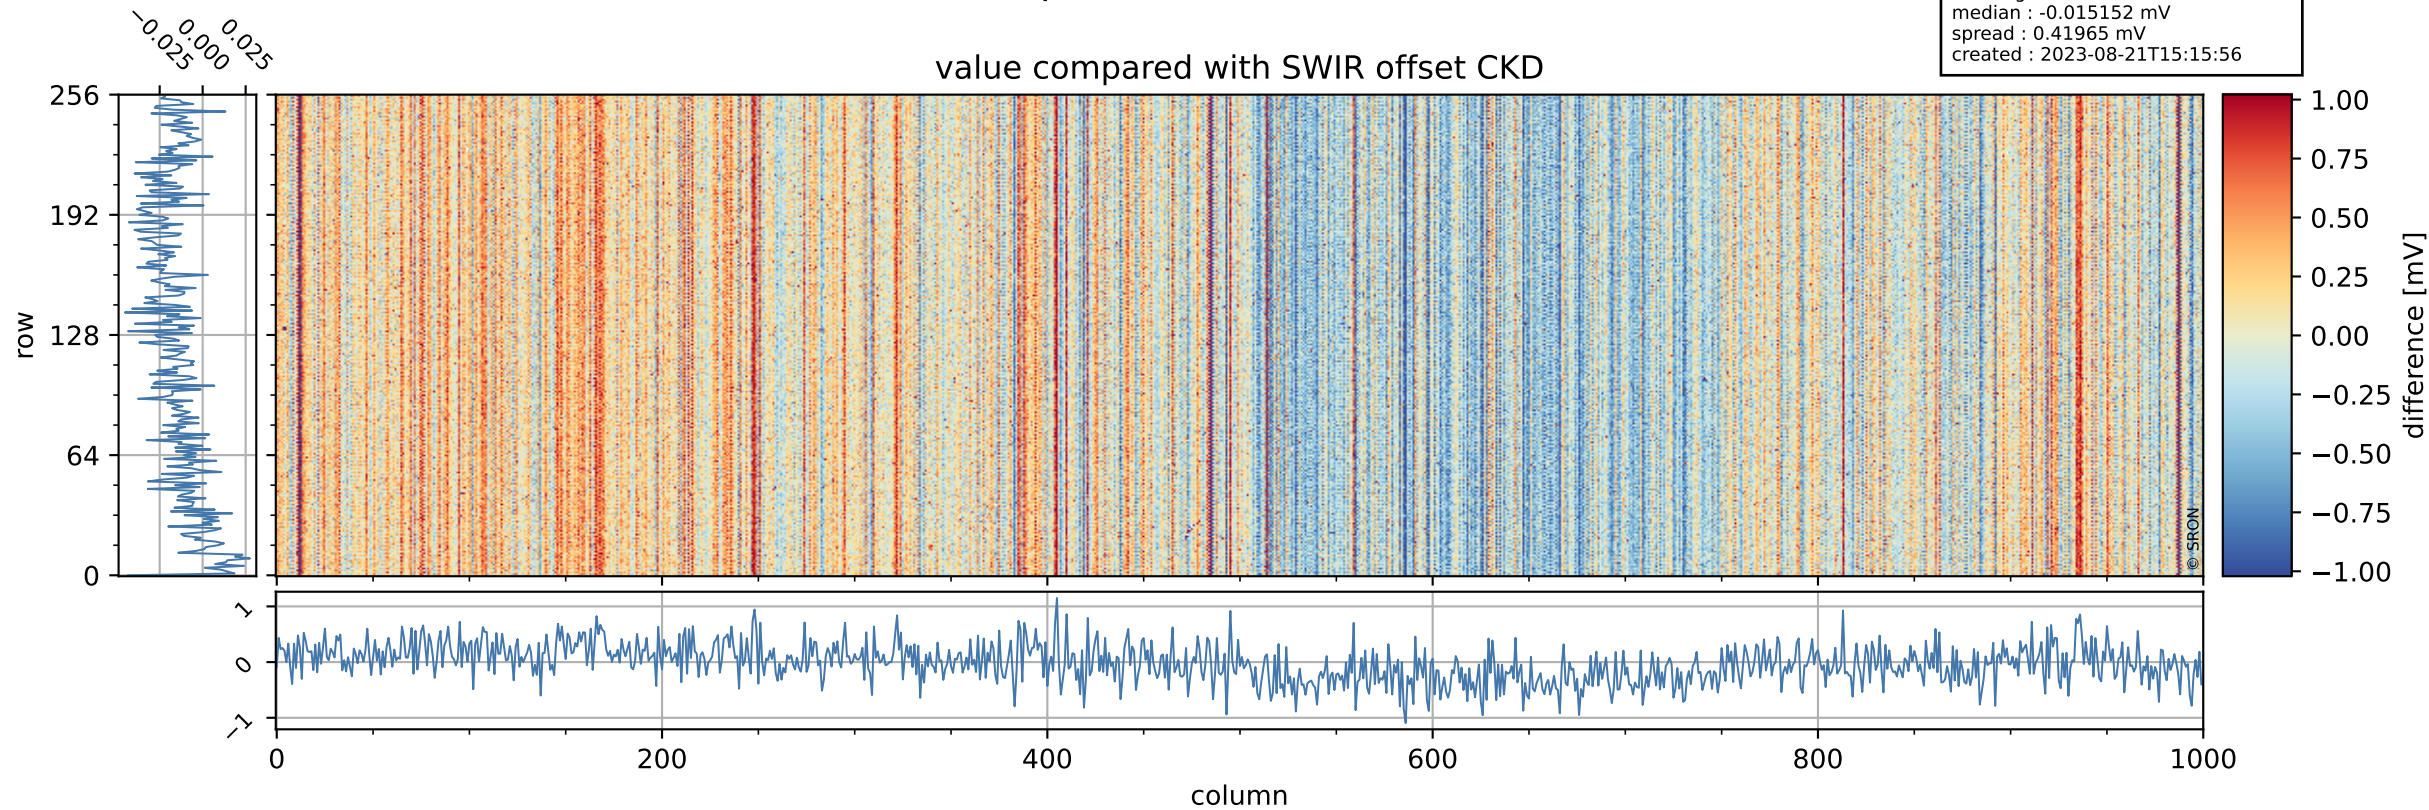

Tropomi SWIR offset (official)

orbits : 19 in [23542, 23587]
coverage : 2022-04-29 / 2022-05-02
median : 0.526 V
spread : 0.035913 V
created : 2023-08-21T15:15:56

value detector map

Tropomi SWIR offset (official)

orbits : 19 in [23542, 23587]
coverage : 2022-04-29 / 2022-05-02
median : 32.773 μV
spread : 15.957 μV
created : 2023-08-21T15:15:56

Tropomi SWIR offset (official)

orbits : 19 in [23542, 23587]
coverage : 2022-04-29 / 2022-05-02
median : -0.015152 mV
spread : 0.41965 mV
created : 2023-08-21T15:15:56

value compared with SWIR offset CKD

Tropomi SWIR offset (official) ground-tracks of Sentinel-5P

orbits : 19 in [23542, 23587]
coverage : 2022-04-29 / 2022-05-02
created : 2023-08-21T15:15:57

Tropomi SWIR offset (official)

orbits : [2827, 23587]
coverage : 2018-04-30 / 2022-05-02
created : 2023-08-21T15:15:58

trend of detector median & temperatures