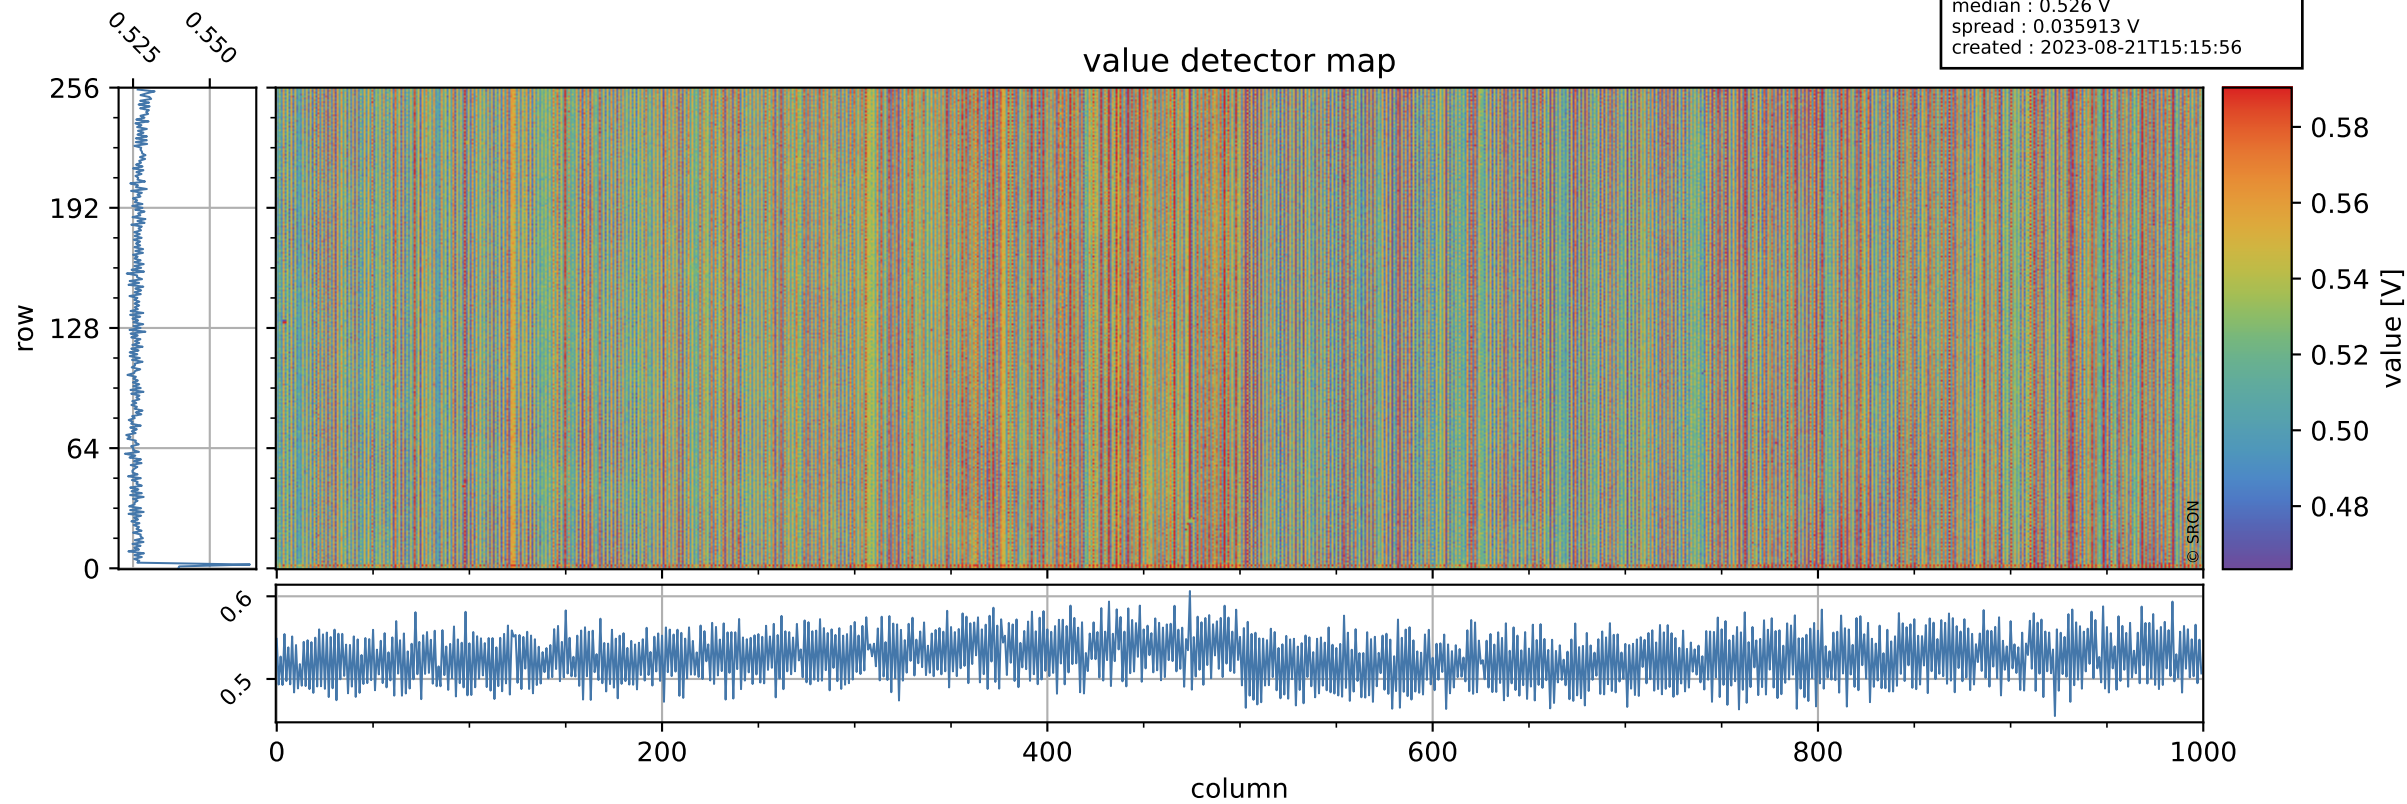

Tropomi SWIR offset (official)

orbits : 19 in [23542, 23587]
coverage : 2022-04-29 / 2022-05-02
median : 0.526 V
spread : 0.035913 V
created : 2023-08-21T15:15:56

value detector map

Tropomi SWIR offset (official)

orbits : 19 in [23542, 23587]
coverage : 2022-04-29 / 2022-05-02
median : 32.773 μV
spread : 15.957 μV
created : 2023-08-21T15:15:56

Tropomi SWIR offset (official)

orbits : 19 in [23542, 23587]
coverage : 2022-04-29 / 2022-05-02
median : -0.015152 mV
spread : 0.41965 mV
created : 2023-08-21T15:15:56

value compared with SWIR offset CKD

Tropomi SWIR offset (official) ground-tracks of Sentinel-5P

orbits : 19 in [23542, 23587]
coverage : 2022-04-29 / 2022-05-02
created : 2023-08-21T15:15:57

Tropomi SWIR offset (official)

orbits : [2827, 23587]
coverage : 2018-04-30 / 2022-05-02
created : 2023-08-21T15:15:58

trend of detector median & temperatures