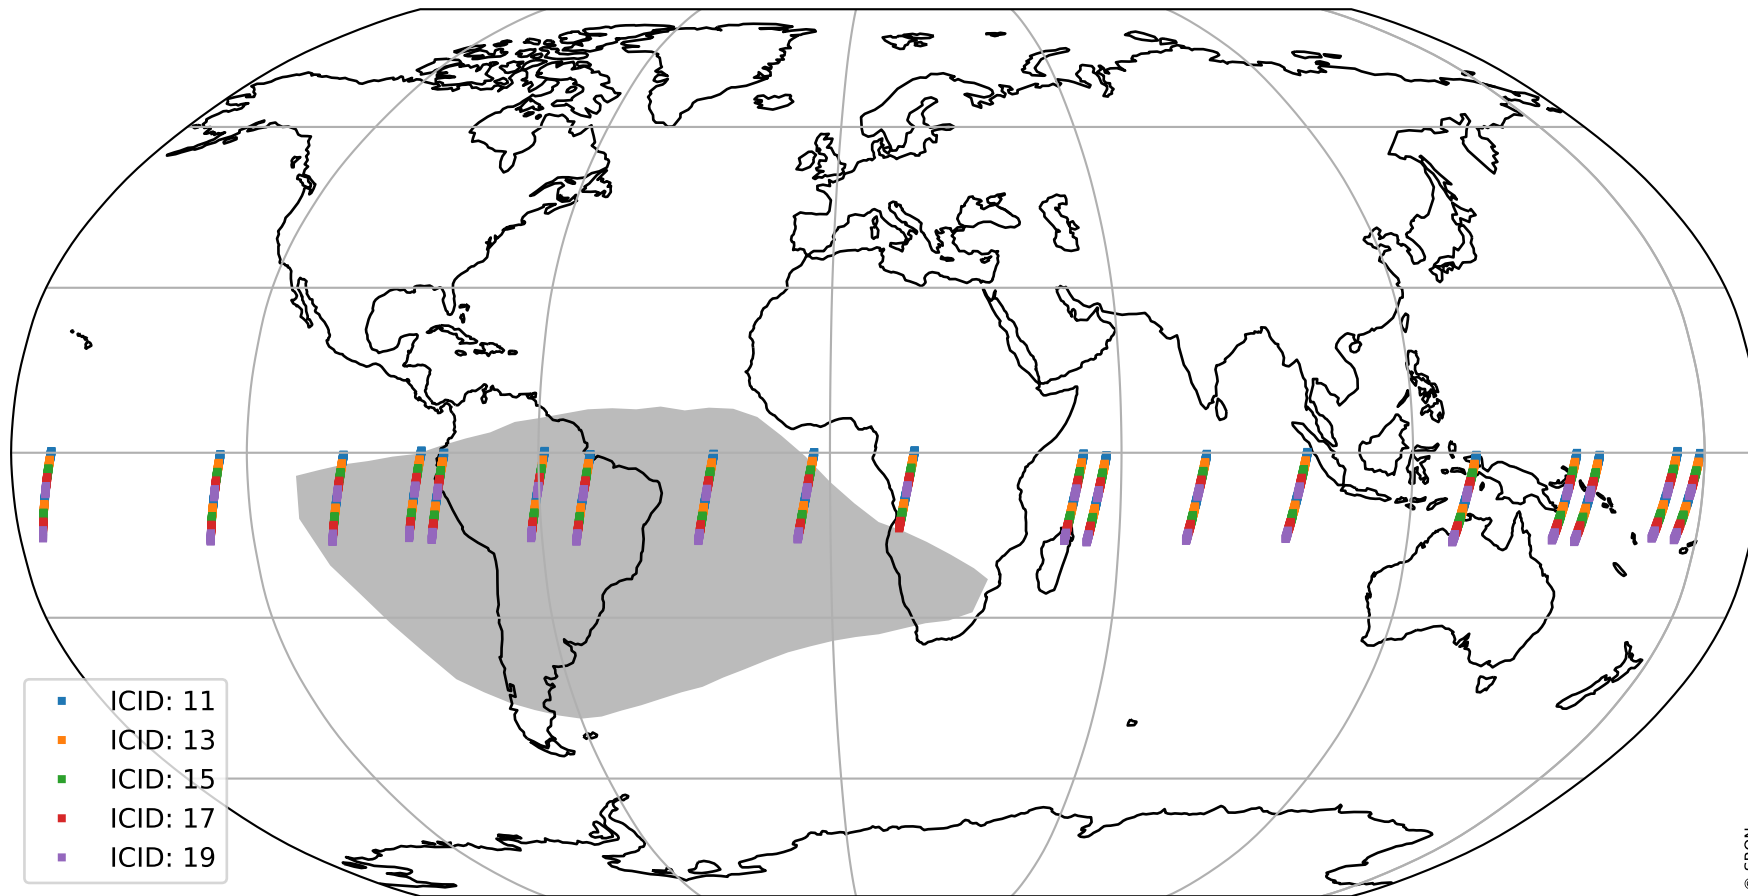

Tropomi SWIR offset (official)

orbits : 19 in [23542, 23587]
coverage : 2022-04-29 / 2022-05-02
median : 0.526 V
spread : 0.035913 V
created : 2023-08-21T15:15:56

value detector map

Tropomi SWIR offset (official)

orbits : 19 in [23542, 23587]
coverage : 2022-04-29 / 2022-05-02
median : 32.773 μV
spread : 15.957 μV
created : 2023-08-21T15:15:56

Tropomi SWIR offset (official)

orbits : 19 in [23542, 23587]
coverage : 2022-04-29 / 2022-05-02
median : -0.015152 mV
spread : 0.41965 mV
created : 2023-08-21T15:15:56

value compared with SWIR offset CKD

Tropomi SWIR offset (official) ground-tracks of Sentinel-5P

orbits : 19 in [23542, 23587]
coverage : 2022-04-29 / 2022-05-02
created : 2023-08-21T15:15:57

Tropomi SWIR offset (official)

orbits : [2827, 23587]
coverage : 2018-04-30 / 2022-05-02
created : 2023-08-21T15:15:58

trend of detector median & temperatures