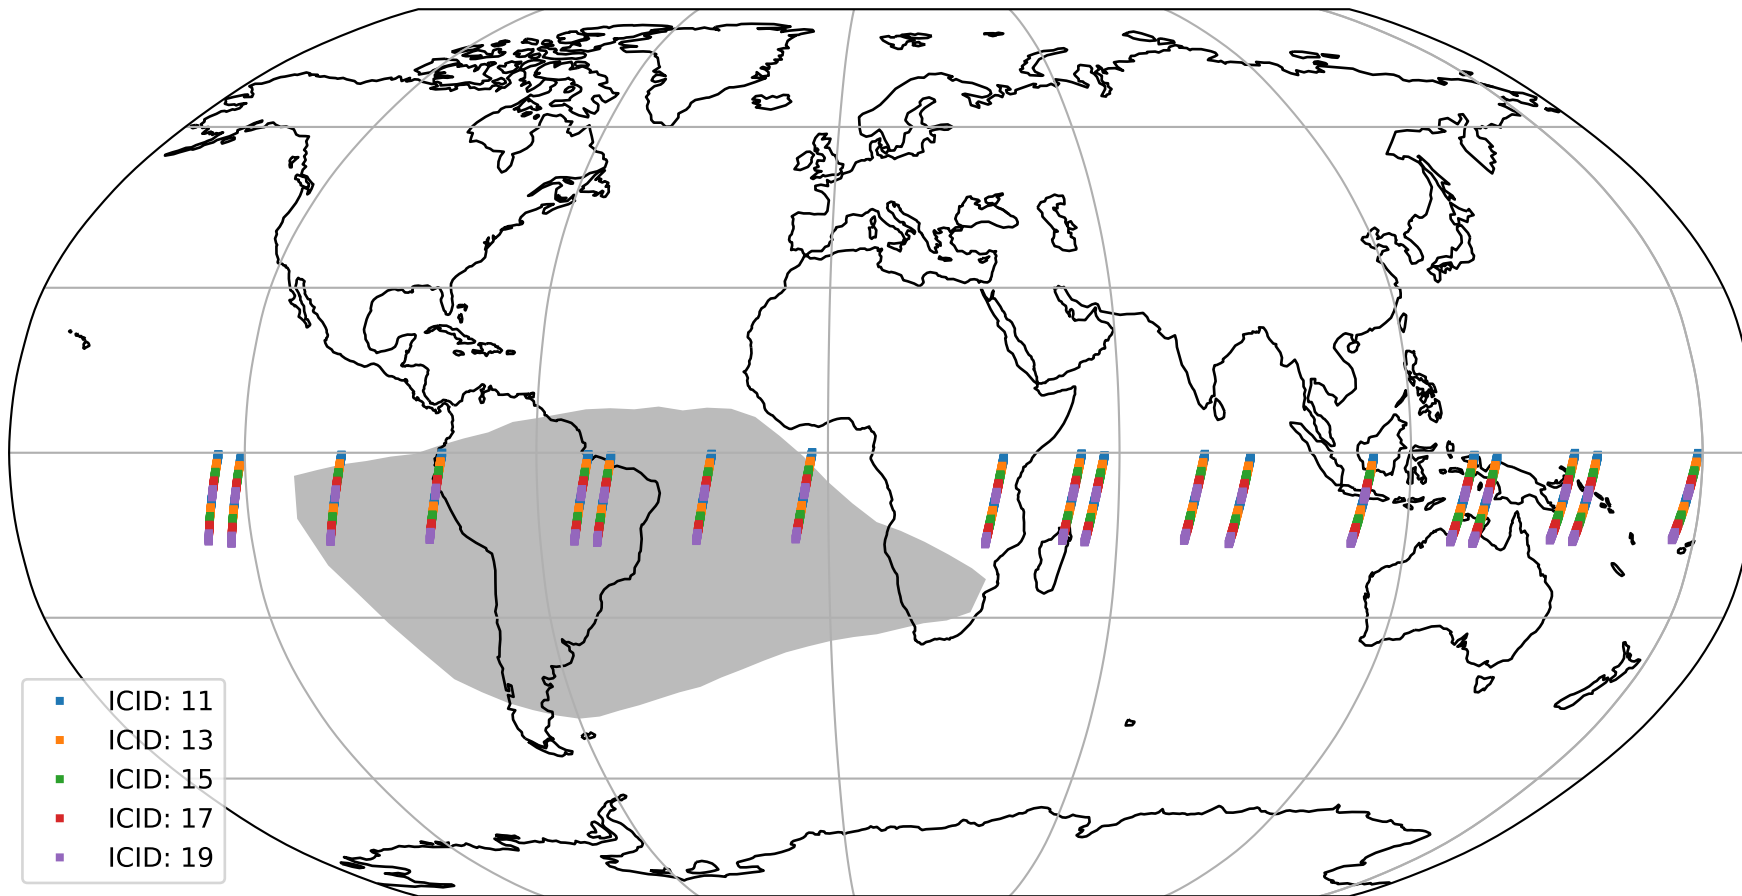

# Tropomi SWIR offset (official)

orbits : 19 in [23557, 23602]  
coverage : 2022-05-01 / 2022-05-03  
median : 31.752  $\mu\text{V}$   
spread : 15.505  $\mu\text{V}$   
created : 2023-08-21T15:15:59

# Tropomi SWIR offset (official)

value compared with SWIR offset CKD

orbits : 19 in [23557, 23602]  
coverage : 2022-05-01 / 2022-05-03  
median : -0.016087 mV  
spread : 0.41587 mV  
created : 2023-08-21T15:16:00

# Tropomi SWIR offset (official) ground-tracks of Sentinel-5P

orbits : 19 in [23557, 23602]  
coverage : 2022-05-01 / 2022-05-03  
created : 2023-08-21T15:16:00

# Tropomi SWIR offset (official)

orbits : [2827, 23602]  
coverage : 2018-04-30 / 2022-05-03  
created : 2023-08-21T15:16:01