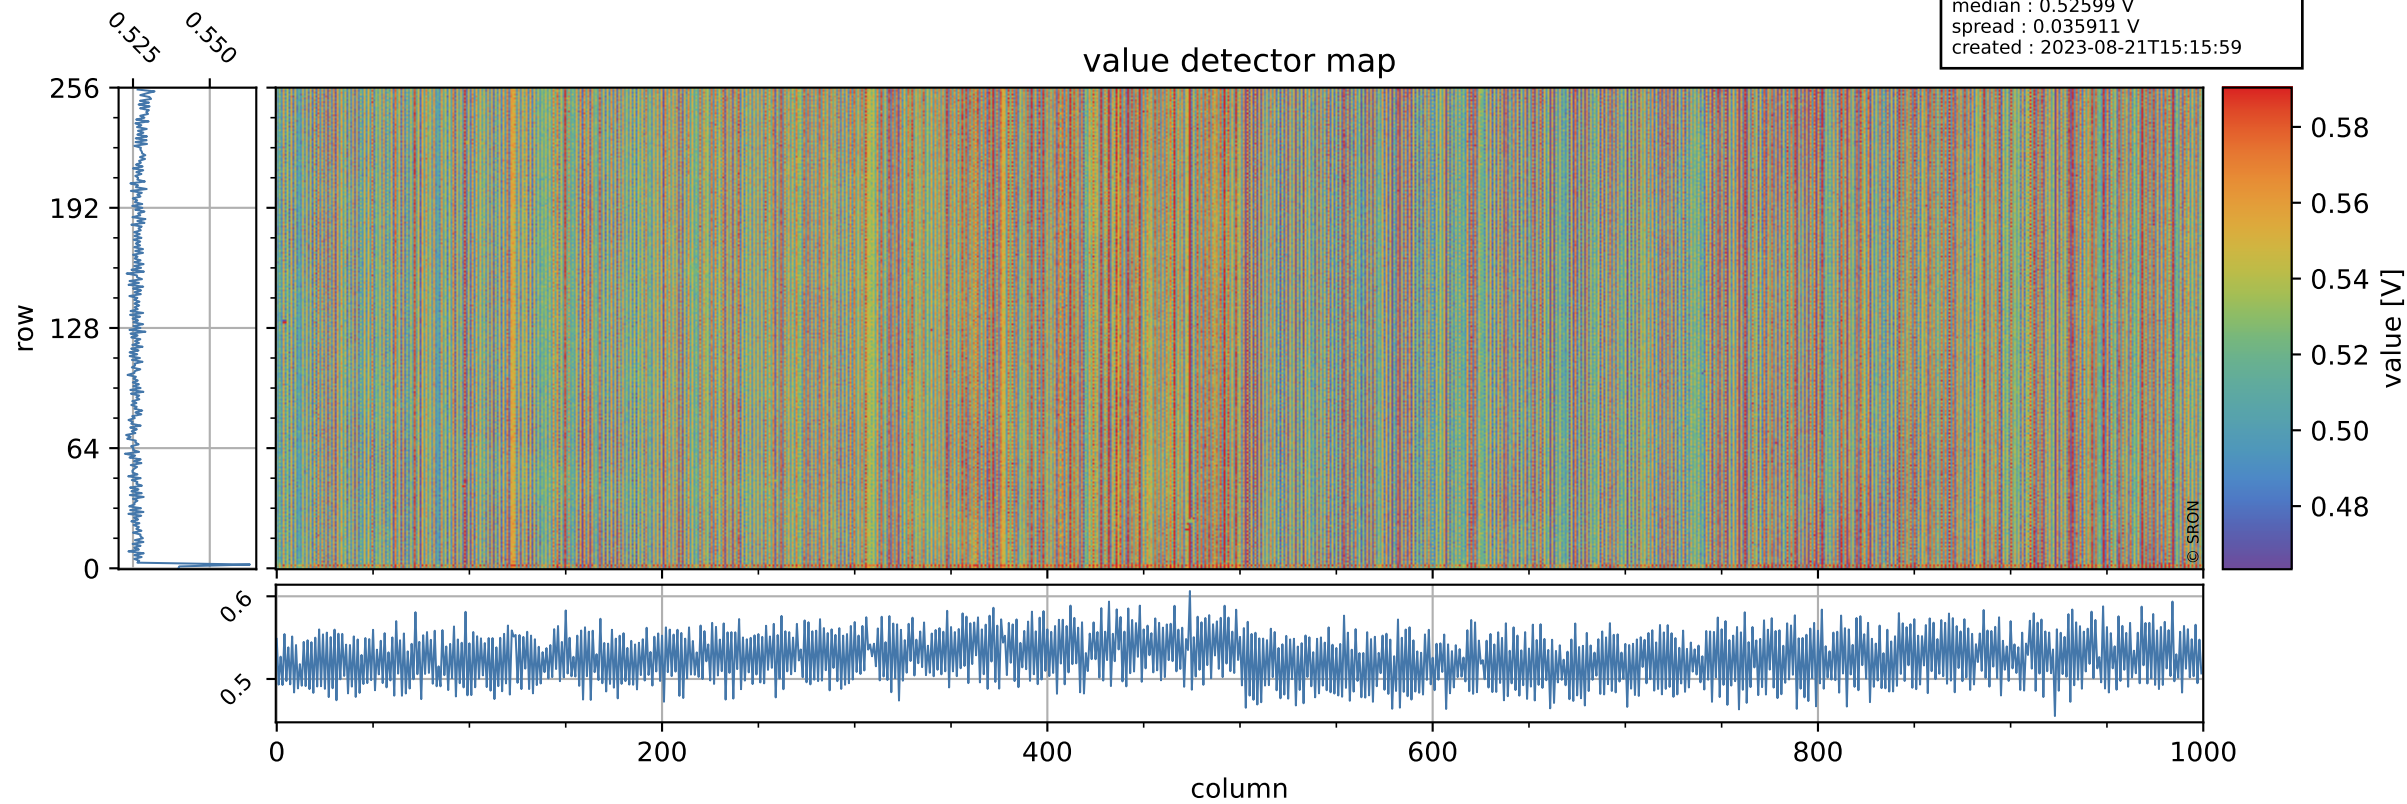

# Tropomi SWIR offset (official)

orbits : 19 in [23557, 23602]  
coverage : 2022-05-01 / 2022-05-03  
median : 0.52599 V  
spread : 0.035911 V  
created : 2023-08-21T15:15:59

## value detector map

# Tropomi SWIR offset (official)

orbits : 19 in [23557, 23602]  
coverage : 2022-05-01 / 2022-05-03  
median : 31.752  $\mu\text{V}$   
spread : 15.505  $\mu\text{V}$   
created : 2023-08-21T15:15:59

# Tropomi SWIR offset (official) ground-tracks of Sentinel-5P

orbits : 19 in [23557, 23602]  
coverage : 2022-05-01 / 2022-05-03  
created : 2023-08-21T15:16:00