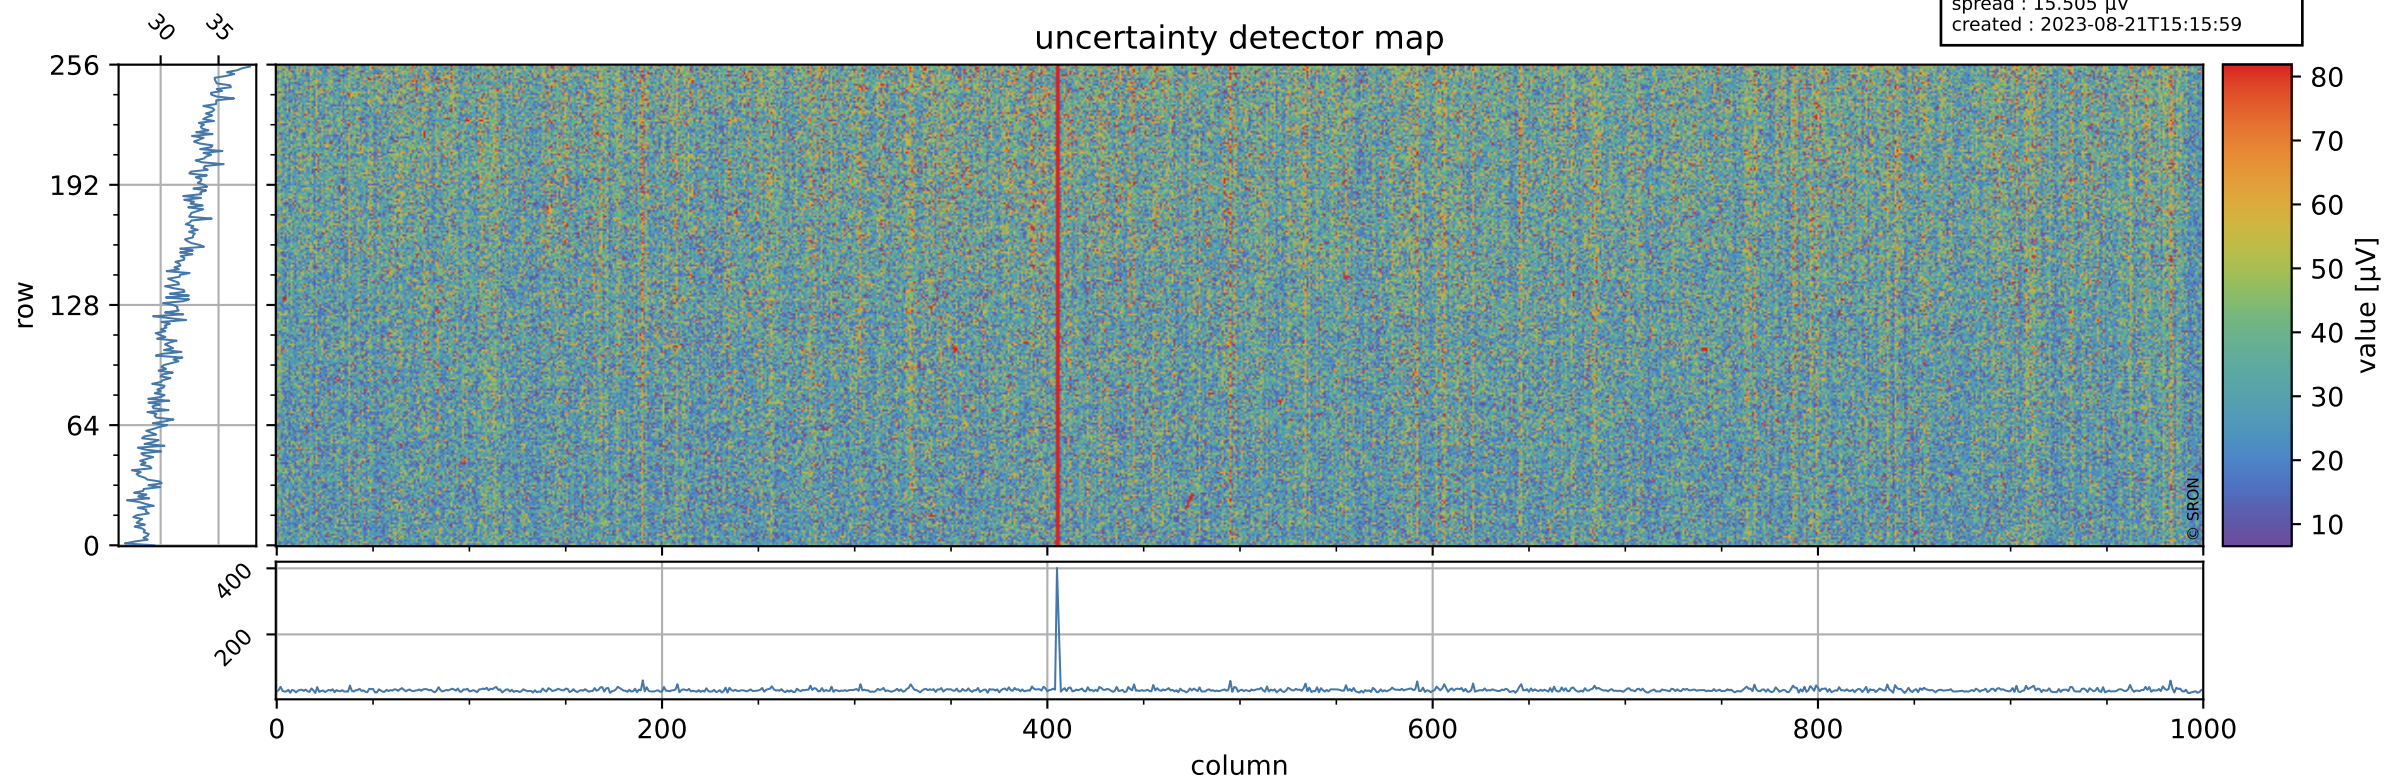

# Tropomi SWIR offset (official)

orbits : 19 in [23557, 23602]  
coverage : 2022-05-01 / 2022-05-03  
median : 0.52599 V  
spread : 0.035911 V  
created : 2023-08-21T15:15:59

## value detector map

# Tropomi SWIR offset (official)

orbits : 19 in [23557, 23602]  
coverage : 2022-05-01 / 2022-05-03  
median : 31.752  $\mu\text{V}$   
spread : 15.505  $\mu\text{V}$   
created : 2023-08-21T15:15:59

# Tropomi SWIR offset (official) ground-tracks of Sentinel-5P

orbits : 19 in [23557, 23602]  
coverage : 2022-05-01 / 2022-05-03  
created : 2023-08-21T15:16:00