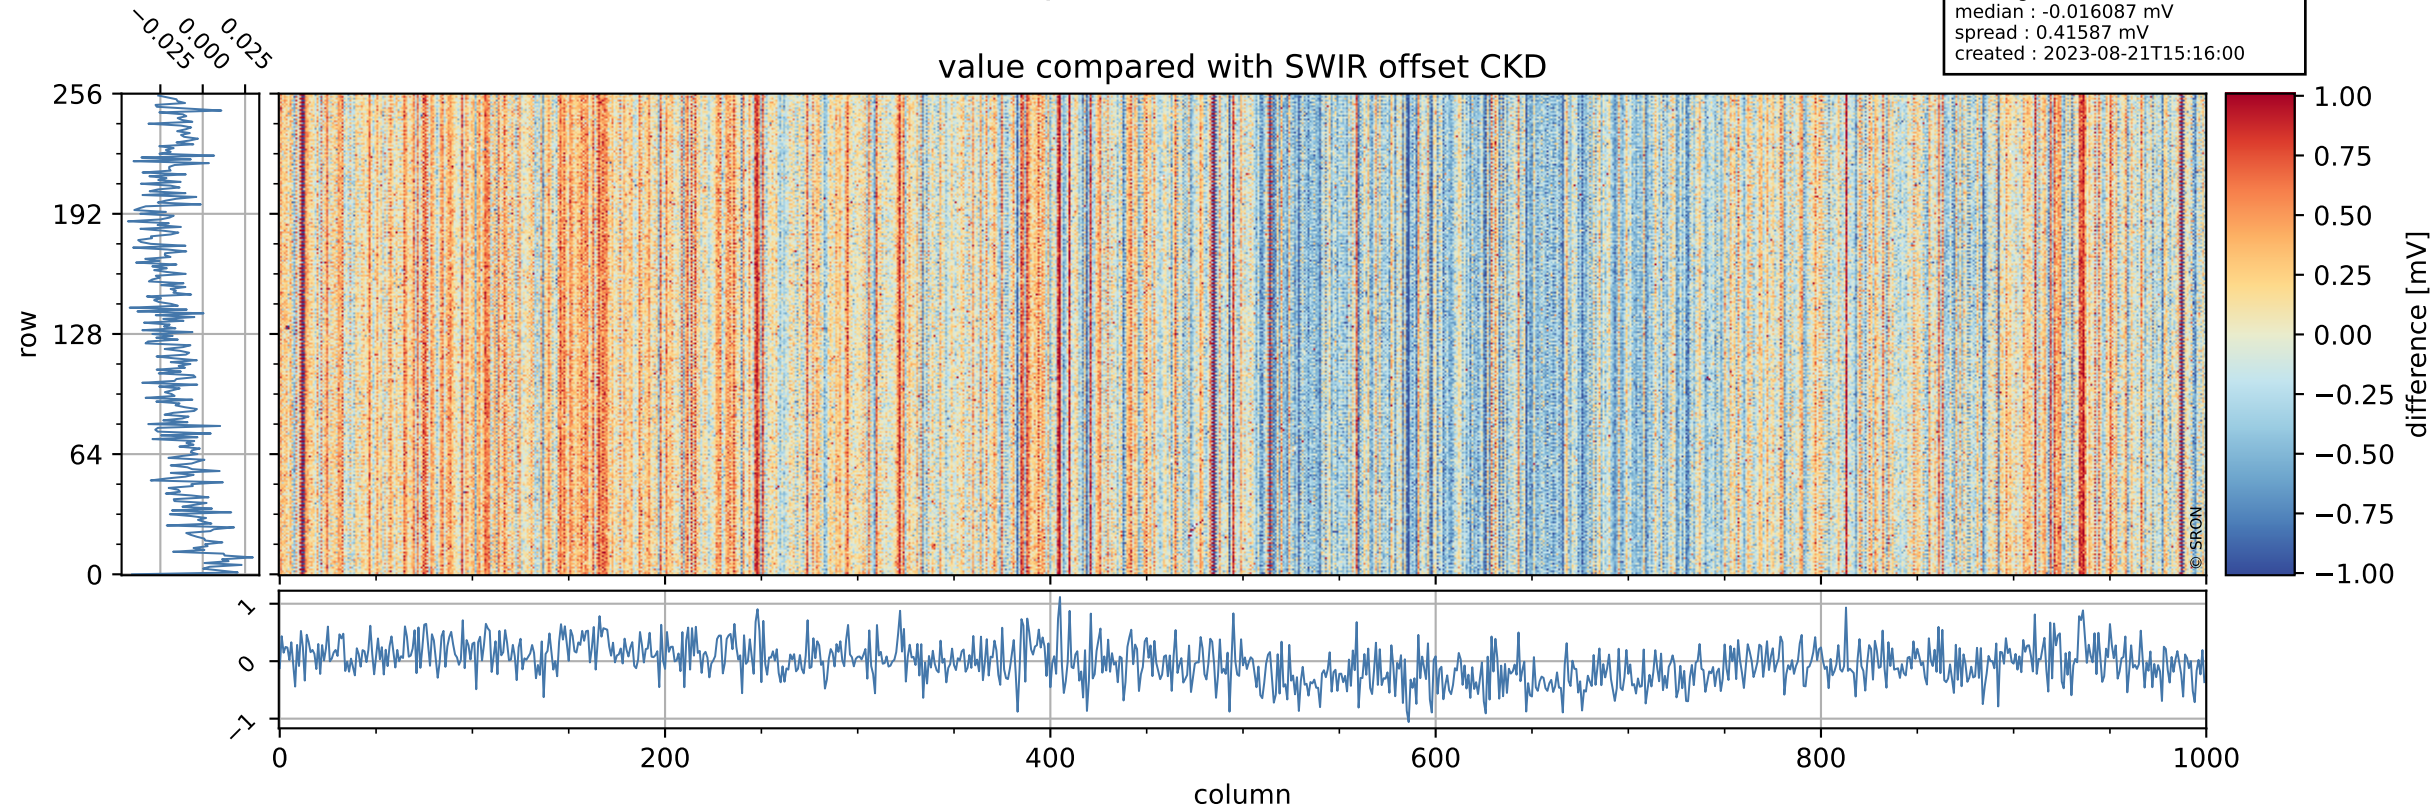

## value detector map

# Tropomi SWIR offset (official)

orbits : 19 in [23557, 23602]  
coverage : 2022-05-01 / 2022-05-03  
median : 31.752  $\mu\text{V}$   
spread : 15.505  $\mu\text{V}$   
created : 2023-08-21T15:15:59

# Tropomi SWIR offset (official) ground-tracks of Sentinel-5P

orbits : 19 in [23557, 23602]  
coverage : 2022-05-01 / 2022-05-03  
created : 2023-08-21T15:16:00

# Tropomi SWIR offset (official)

orbits : [2827, 23602]  
coverage : 2018-04-30 / 2022-05-03  
created : 2023-08-21T15:16:01