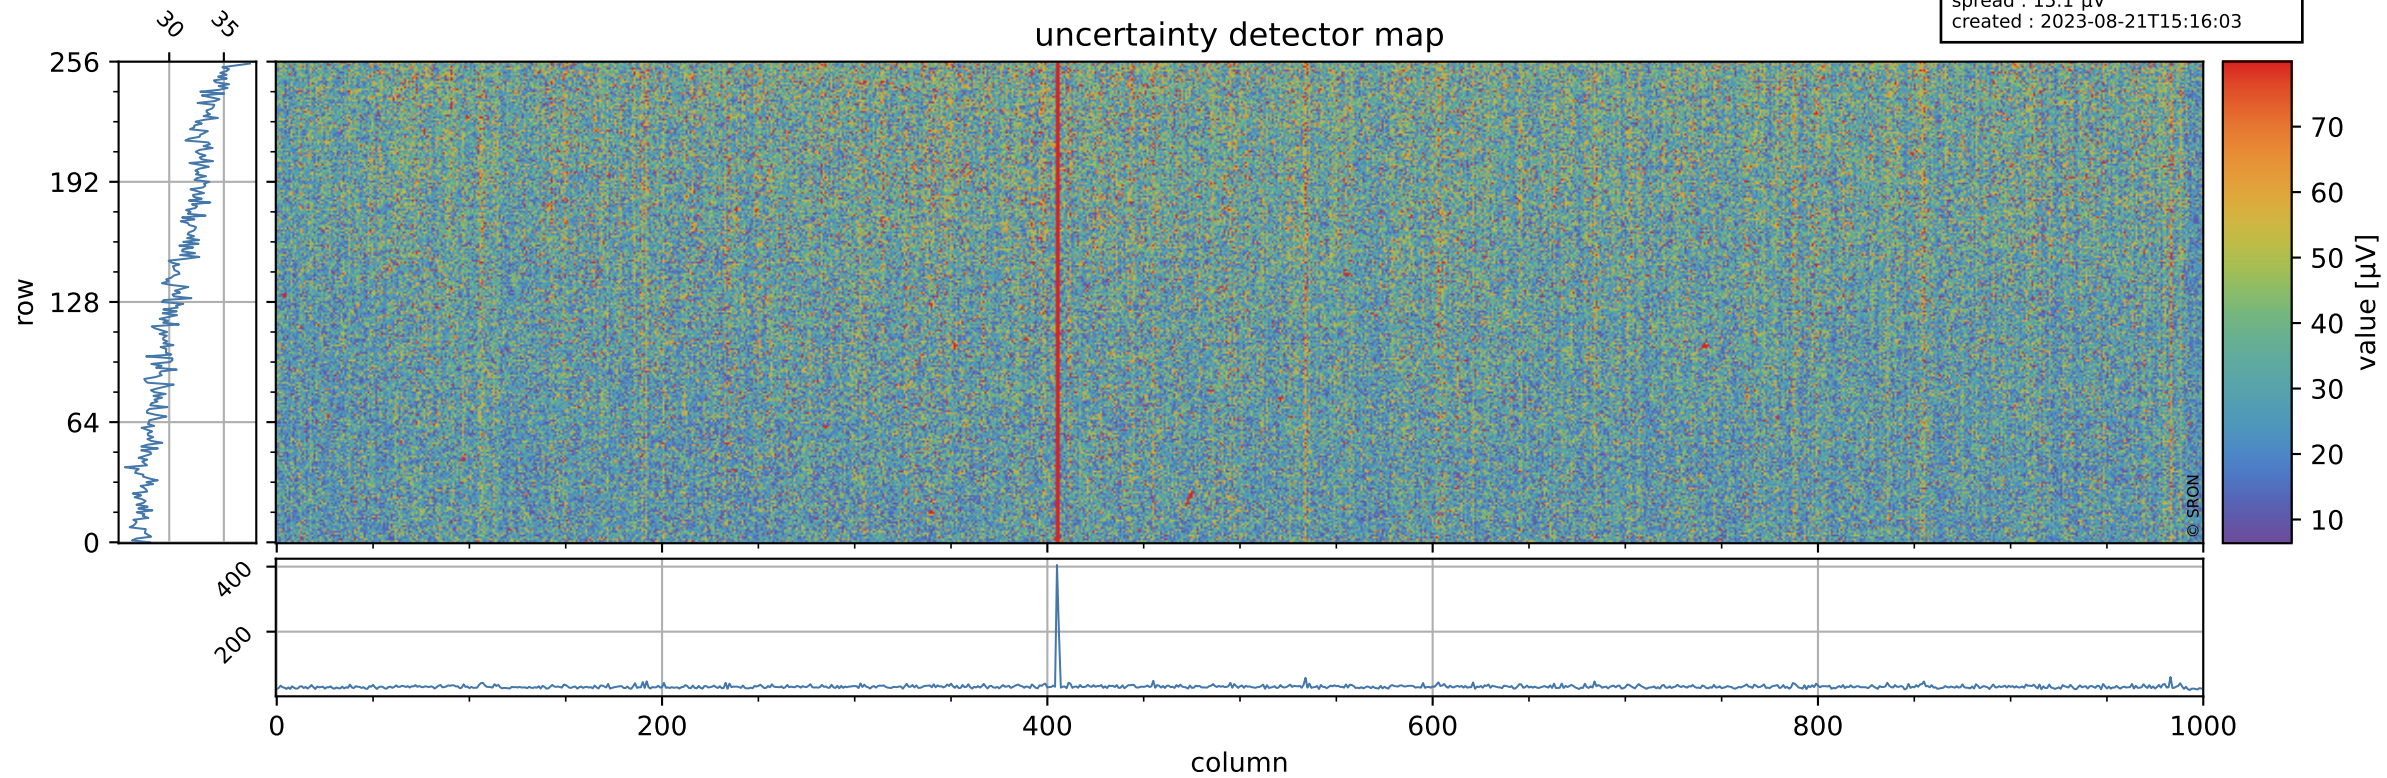

Tropomi SWIR offset (official)

orbits : 20 in [23572, 23617]
coverage : 2022-05-02 / 2022-05-05
median : 0.52599 V
spread : 0.03591 V
created : 2023-08-21T15:16:02

value detector map

Tropomi SWIR offset (official)

orbits : 20 in [23572, 23617]
coverage : 2022-05-02 / 2022-05-05
median : 30.867 μV
spread : 15.1 μV
created : 2023-08-21T15:16:03

Tropomi SWIR offset (official)

orbits : 20 in [23572, 23617]
coverage : 2022-05-02 / 2022-05-05
median : -0.018123 mV
spread : 0.4102 mV
created : 2023-08-21T15:16:03

value compared with SWIR offset CKD

Tropomi SWIR offset (official) ground-tracks of Sentinel-5P

orbits : 20 in [23572, 23617]
coverage : 2022-05-02 / 2022-05-05
created : 2023-08-21T15:16:04

Tropomi SWIR offset (official)

orbits : [2827, 23617]
coverage : 2018-04-30 / 2022-05-05
created : 2023-08-21T15:16:04

trend of detector median & temperatures