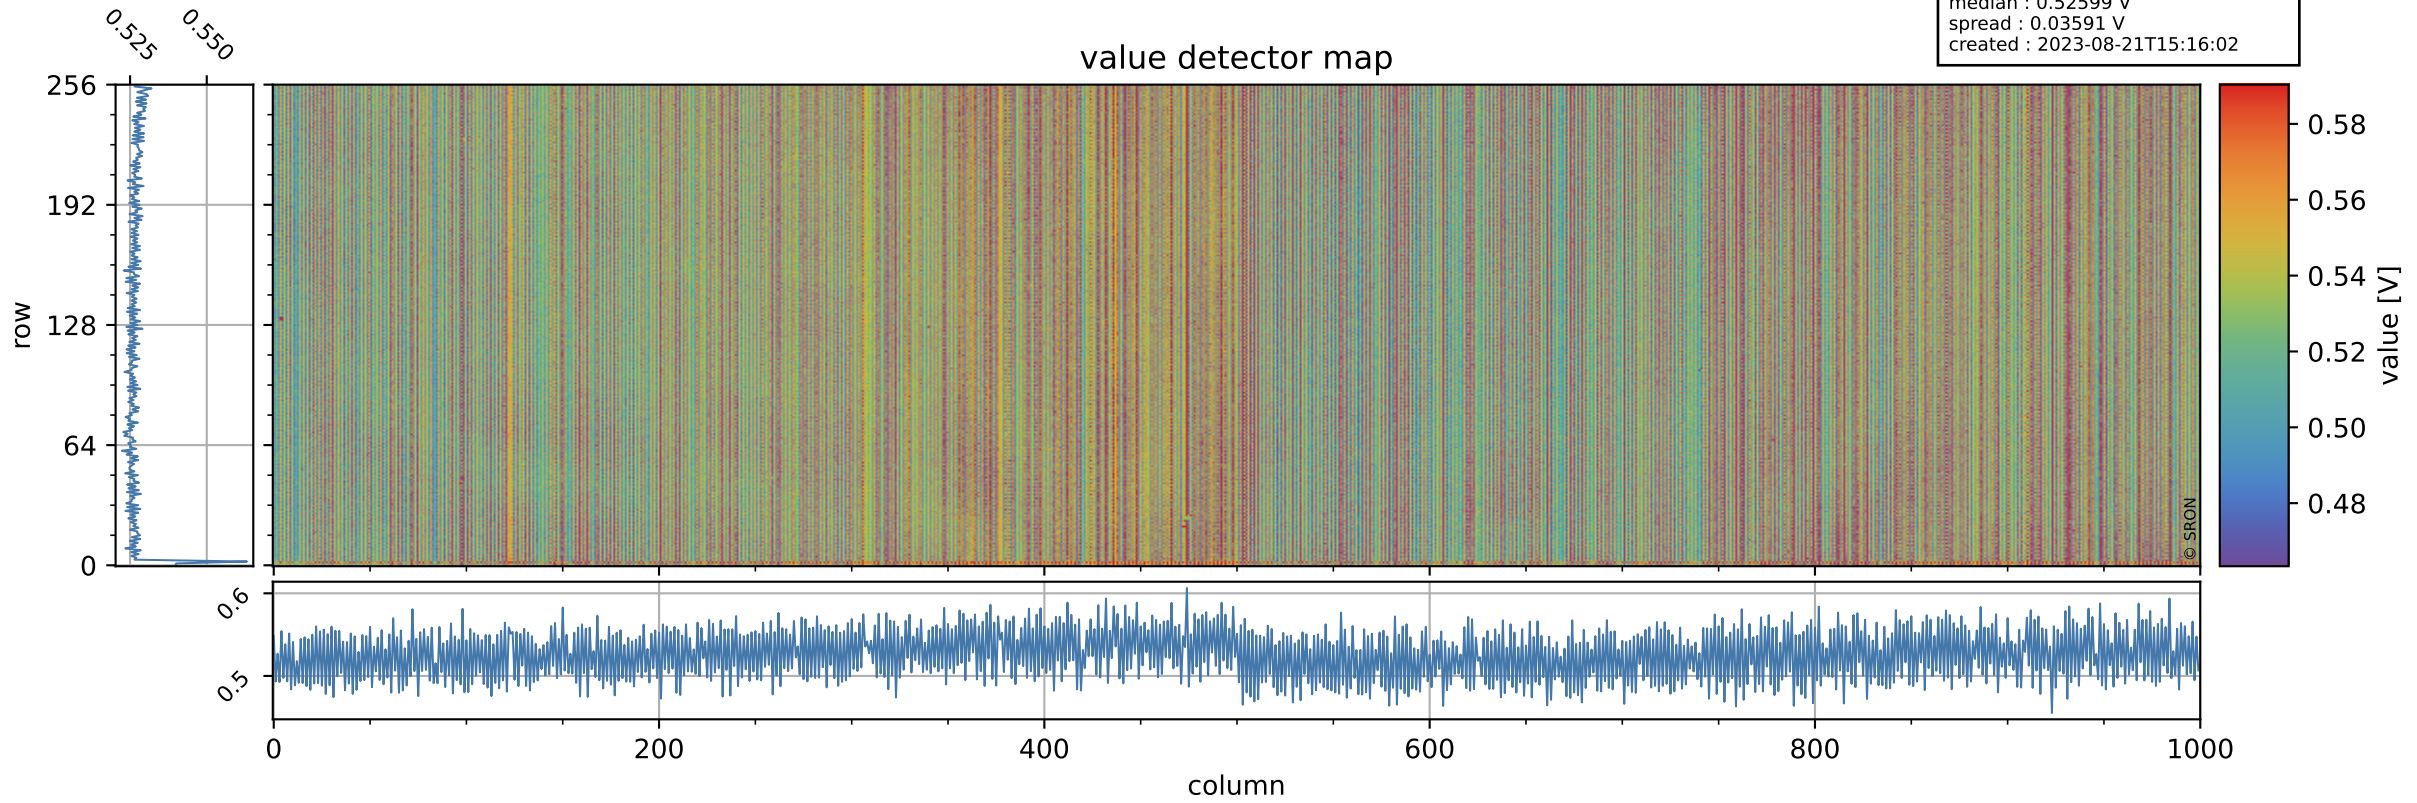

Tropomi SWIR offset (official)

orbits : 20 in [23572, 23617]
coverage : 2022-05-02 / 2022-05-05
median : 0.52599 V
spread : 0.03591 V
created : 2023-08-21T15:16:02

value detector map

Tropomi SWIR offset (official)

orbits : 20 in [23572, 23617]
coverage : 2022-05-02 / 2022-05-05
median : 30.867 μV
spread : 15.1 μV
created : 2023-08-21T15:16:03

Tropomi SWIR offset (official)

orbits : 20 in [23572, 23617]
coverage : 2022-05-02 / 2022-05-05
median : -0.018123 mV
spread : 0.4102 mV
created : 2023-08-21T15:16:03

value compared with SWIR offset CKD

Tropomi SWIR offset (official) ground-tracks of Sentinel-5P

orbits : 20 in [23572, 23617]
coverage : 2022-05-02 / 2022-05-05
created : 2023-08-21T15:16:04

Tropomi SWIR offset (official)

orbits : [2827, 23617]
coverage : 2018-04-30 / 2022-05-05
created : 2023-08-21T15:16:04

trend of detector median & temperatures