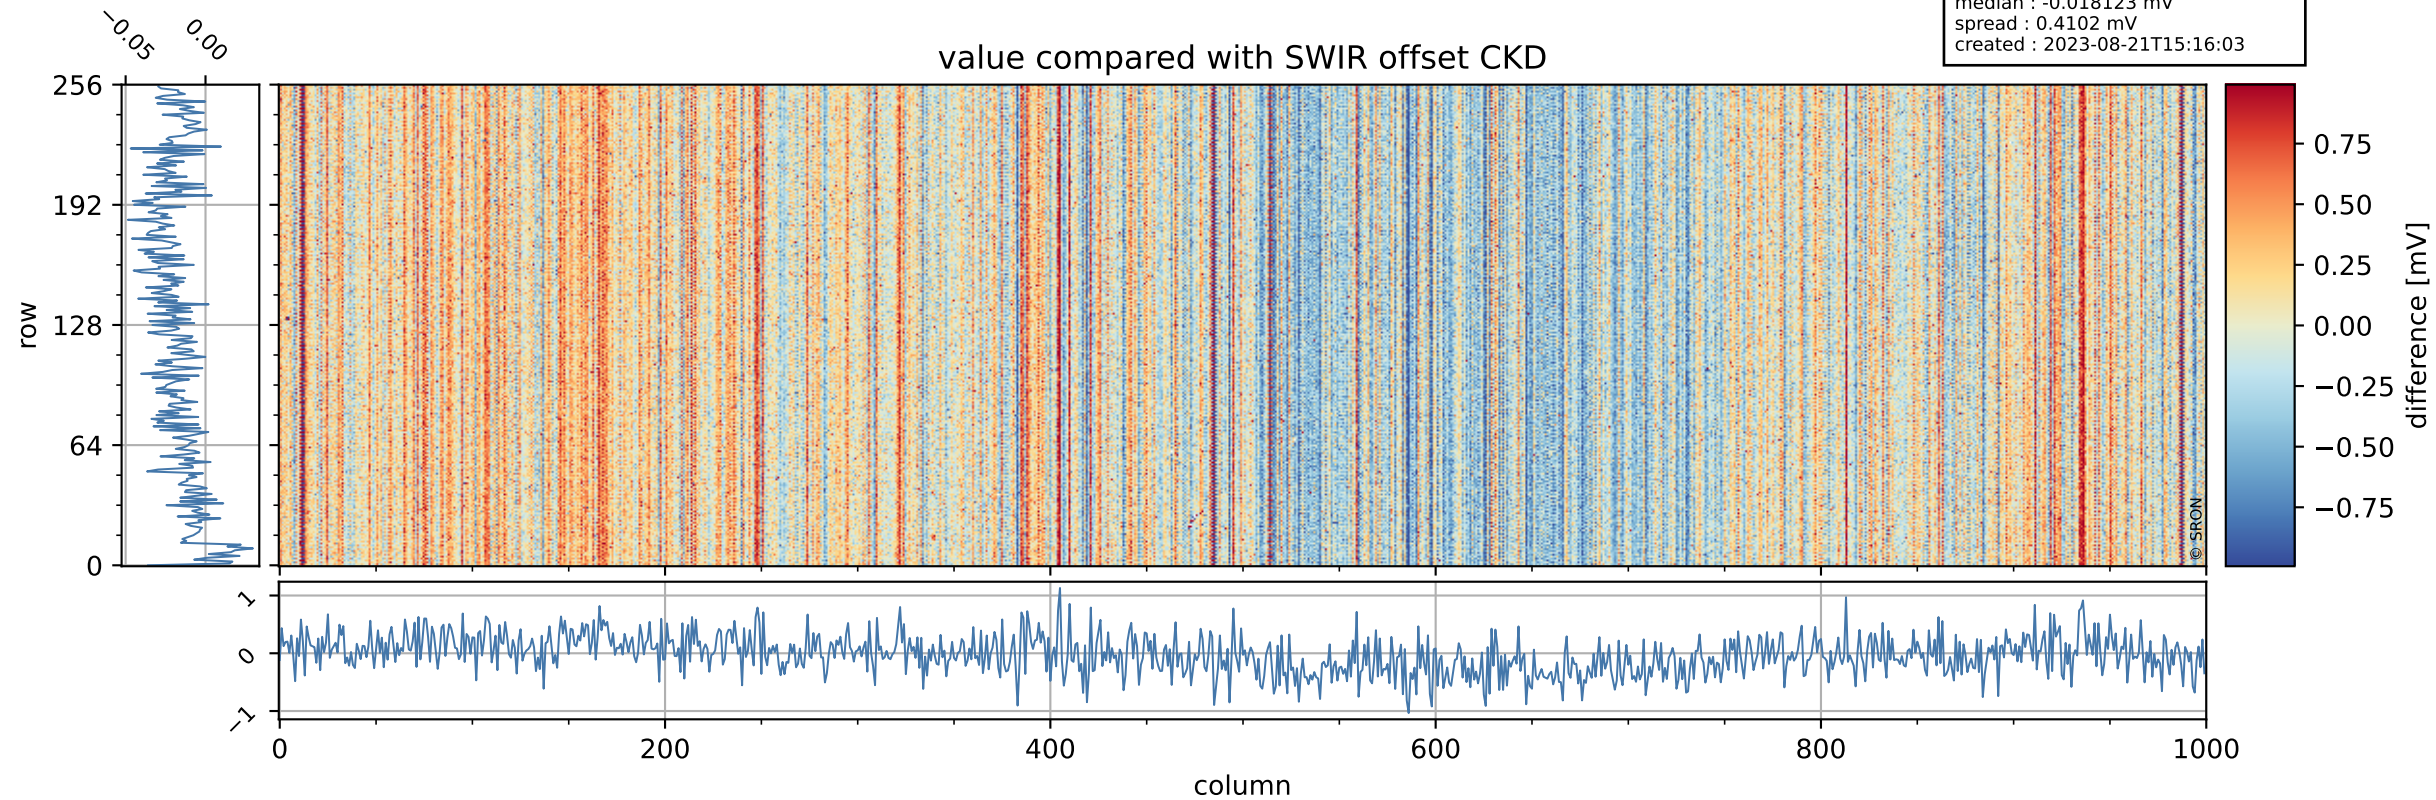

Tropomi SWIR offset (official)

orbits : 20 in [23572, 23617]
coverage : 2022-05-02 / 2022-05-05
median : 0.52599 V
spread : 0.03591 V
created : 2023-08-21T15:16:02

value detector map

Tropomi SWIR offset (official)

orbits : 20 in [23572, 23617]
coverage : 2022-05-02 / 2022-05-05
median : 30.867 μV
spread : 15.1 μV
created : 2023-08-21T15:16:03

Tropomi SWIR offset (official)

orbits : 20 in [23572, 23617]
coverage : 2022-05-02 / 2022-05-05
median : -0.018123 mV
spread : 0.4102 mV
created : 2023-08-21T15:16:03

value compared with SWIR offset CKD

Tropomi SWIR offset (official) ground-tracks of Sentinel-5P

orbits : 20 in [23572, 23617]
coverage : 2022-05-02 / 2022-05-05
created : 2023-08-21T15:16:04

Tropomi SWIR offset (official)

orbits : [2827, 23617]
coverage : 2018-04-30 / 2022-05-05
created : 2023-08-21T15:16:04

trend of detector median & temperatures