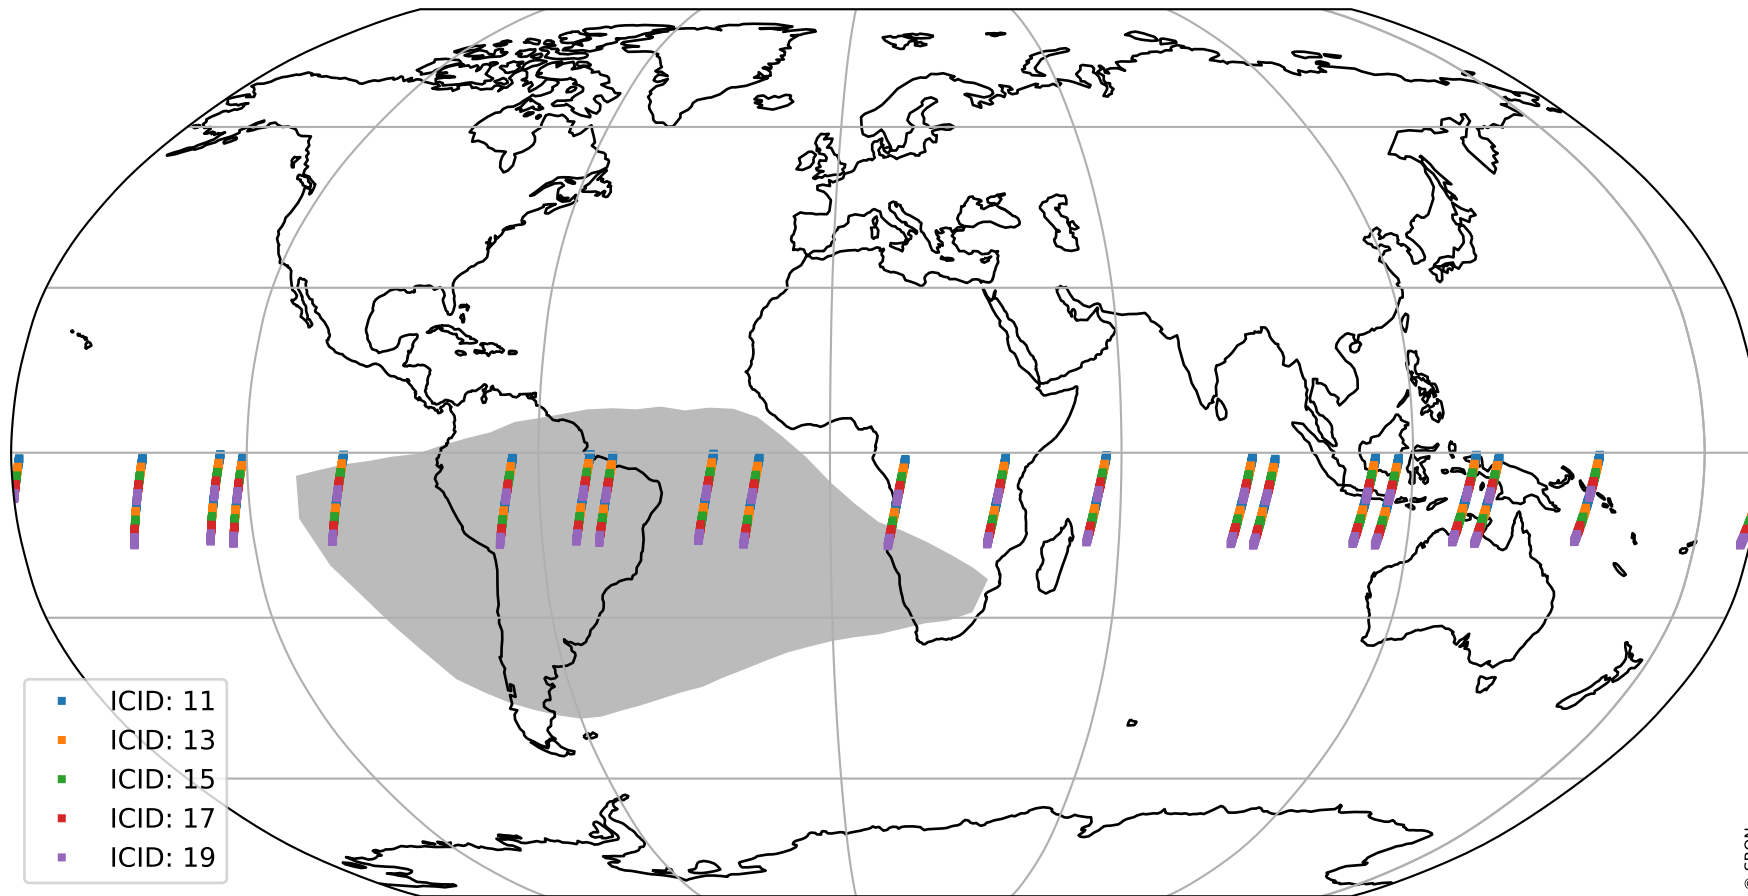

Tropomi SWIR offset (official)

orbits : 20 in [23572, 23617]
coverage : 2022-05-02 / 2022-05-05
median : 0.52599 V
spread : 0.03591 V
created : 2023-08-21T15:16:02

value detector map

Tropomi SWIR offset (official)

orbits : 20 in [23572, 23617]
coverage : 2022-05-02 / 2022-05-05
median : 30.867 μV
spread : 15.1 μV
created : 2023-08-21T15:16:03

Tropomi SWIR offset (official)

orbits : 20 in [23572, 23617]
coverage : 2022-05-02 / 2022-05-05
median : -0.018123 mV
spread : 0.4102 mV
created : 2023-08-21T15:16:03

value compared with SWIR offset CKD

Tropomi SWIR offset (official) ground-tracks of Sentinel-5P

orbits : 20 in [23572, 23617]
coverage : 2022-05-02 / 2022-05-05
created : 2023-08-21T15:16:04

Tropomi SWIR offset (official)

orbits : [2827, 23617]
coverage : 2018-04-30 / 2022-05-05
created : 2023-08-21T15:16:04

trend of detector median & temperatures