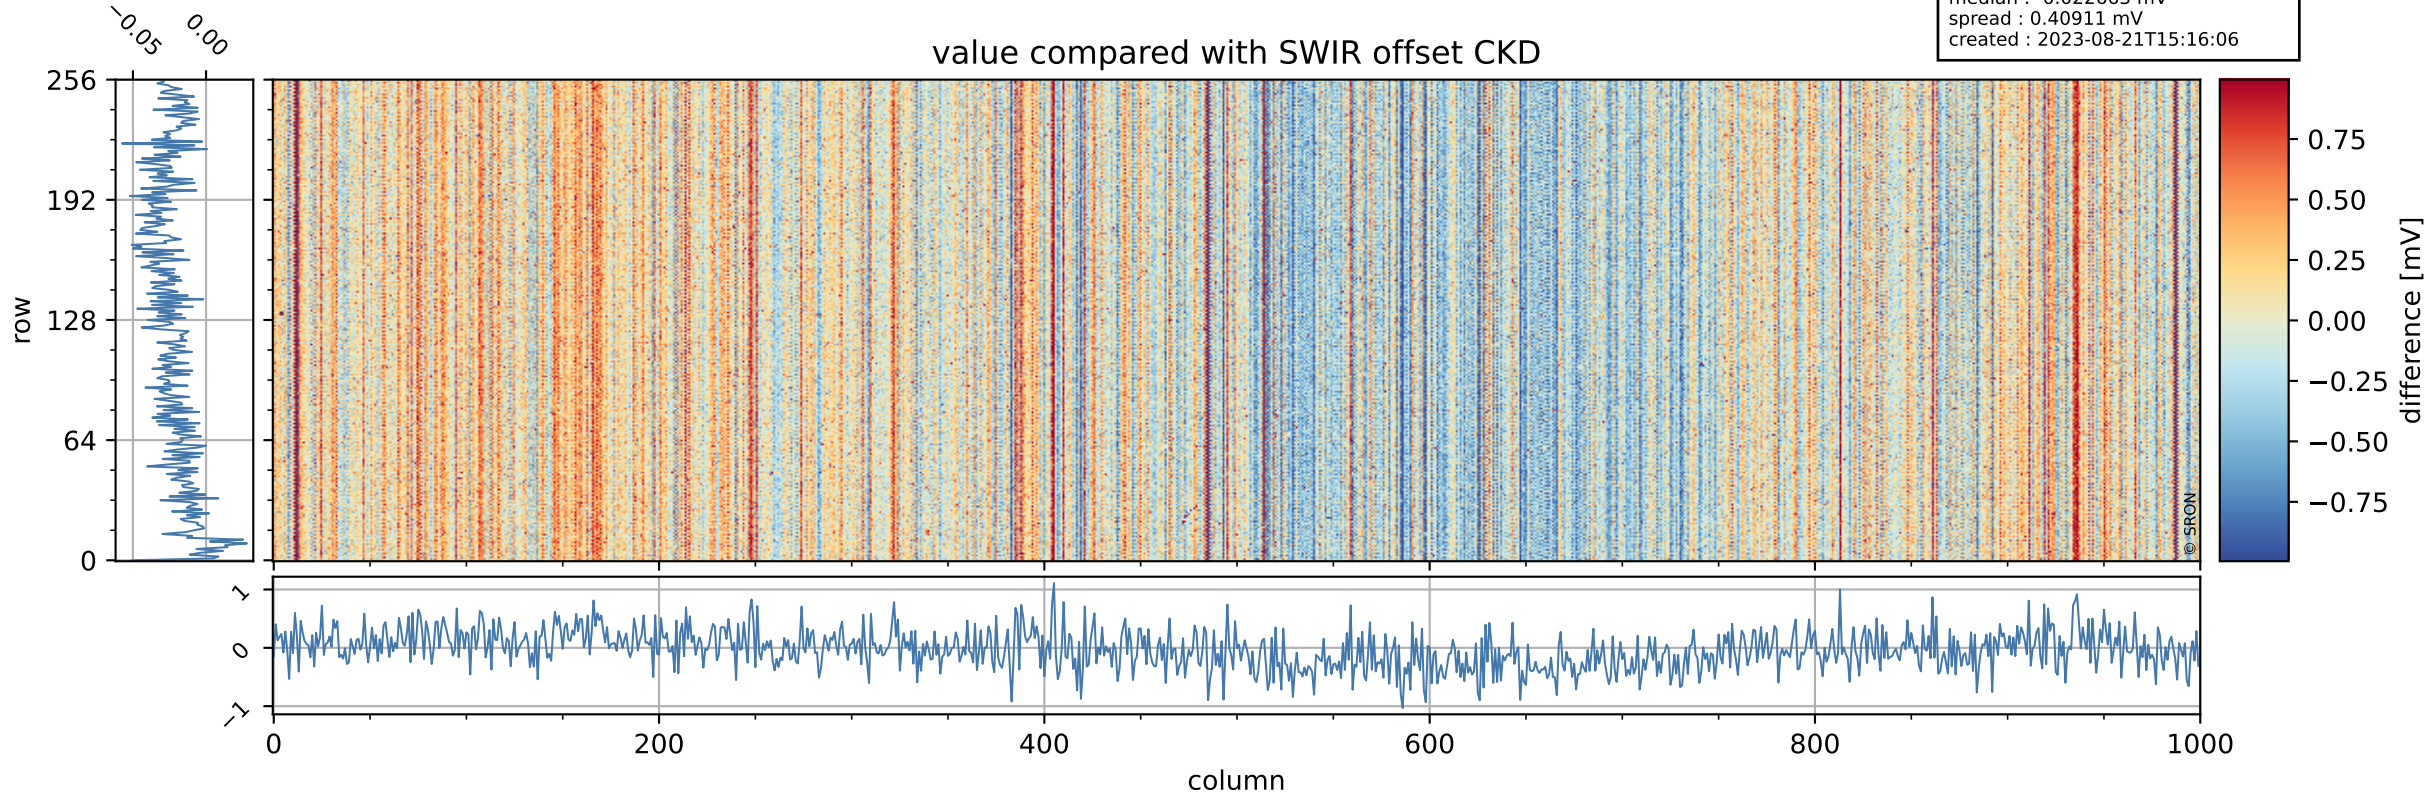

Tropomi SWIR offset (official)

orbits : 19 in [23587, 23632]
coverage : 2022-05-03 / 2022-05-06
median : 0.52599 V
spread : 0.03591 V
created : 2023-08-21T15:16:05

value detector map

Tropomi SWIR offset (official)

orbits : 19 in [23587, 23632]
coverage : 2022-05-03 / 2022-05-06
median : 30.373 μV
spread : 15.069 μV
created : 2023-08-21T15:16:06

Tropomi SWIR offset (official)

orbits : 19 in [23587, 23632]
coverage : 2022-05-03 / 2022-05-06
median : -0.022663 mV
spread : 0.40911 mV
created : 2023-08-21T15:16:06

value compared with SWIR offset CKD

Tropomi SWIR offset (official) ground-tracks of Sentinel-5P

orbits : 19 in [23587, 23632]
coverage : 2022-05-03 / 2022-05-06
created : 2023-08-21T15:16:07

Tropomi SWIR offset (official)

orbits : [2827, 23632]
coverage : 2018-04-30 / 2022-05-06
created : 2023-08-21T15:16:07

trend of detector median & temperatures