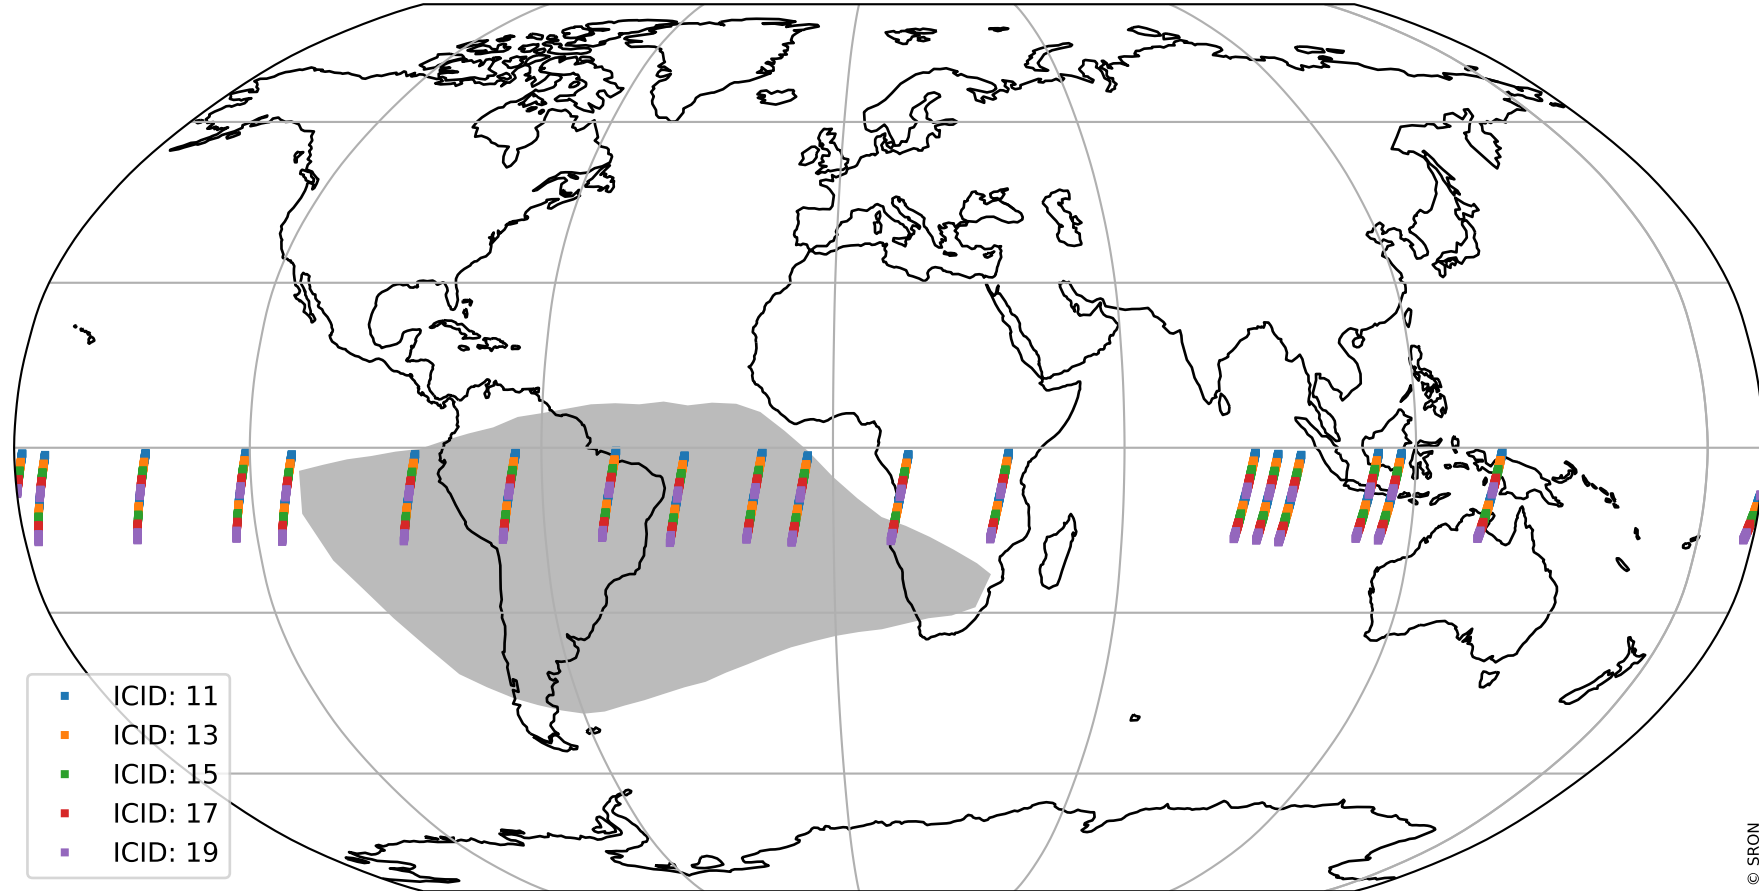

Tropomi SWIR offset (official)

orbits : 19 in [23587, 23632]
coverage : 2022-05-03 / 2022-05-06
median : 0.52599 V
spread : 0.03591 V
created : 2023-08-21T15:16:05

value detector map

Tropomi SWIR offset (official)

orbits : 19 in [23587, 23632]
coverage : 2022-05-03 / 2022-05-06
median : 30.373 μV
spread : 15.069 μV
created : 2023-08-21T15:16:06

Tropomi SWIR offset (official)

orbits : 19 in [23587, 23632]
coverage : 2022-05-03 / 2022-05-06
median : -0.022663 mV
spread : 0.40911 mV
created : 2023-08-21T15:16:06

value compared with SWIR offset CKD

Tropomi SWIR offset (official) ground-tracks of Sentinel-5P

orbits : 19 in [23587, 23632]
coverage : 2022-05-03 / 2022-05-06
created : 2023-08-21T15:16:07

Tropomi SWIR offset (official)

orbits : [2827, 23632]
coverage : 2018-04-30 / 2022-05-06
created : 2023-08-21T15:16:07

trend of detector median & temperatures