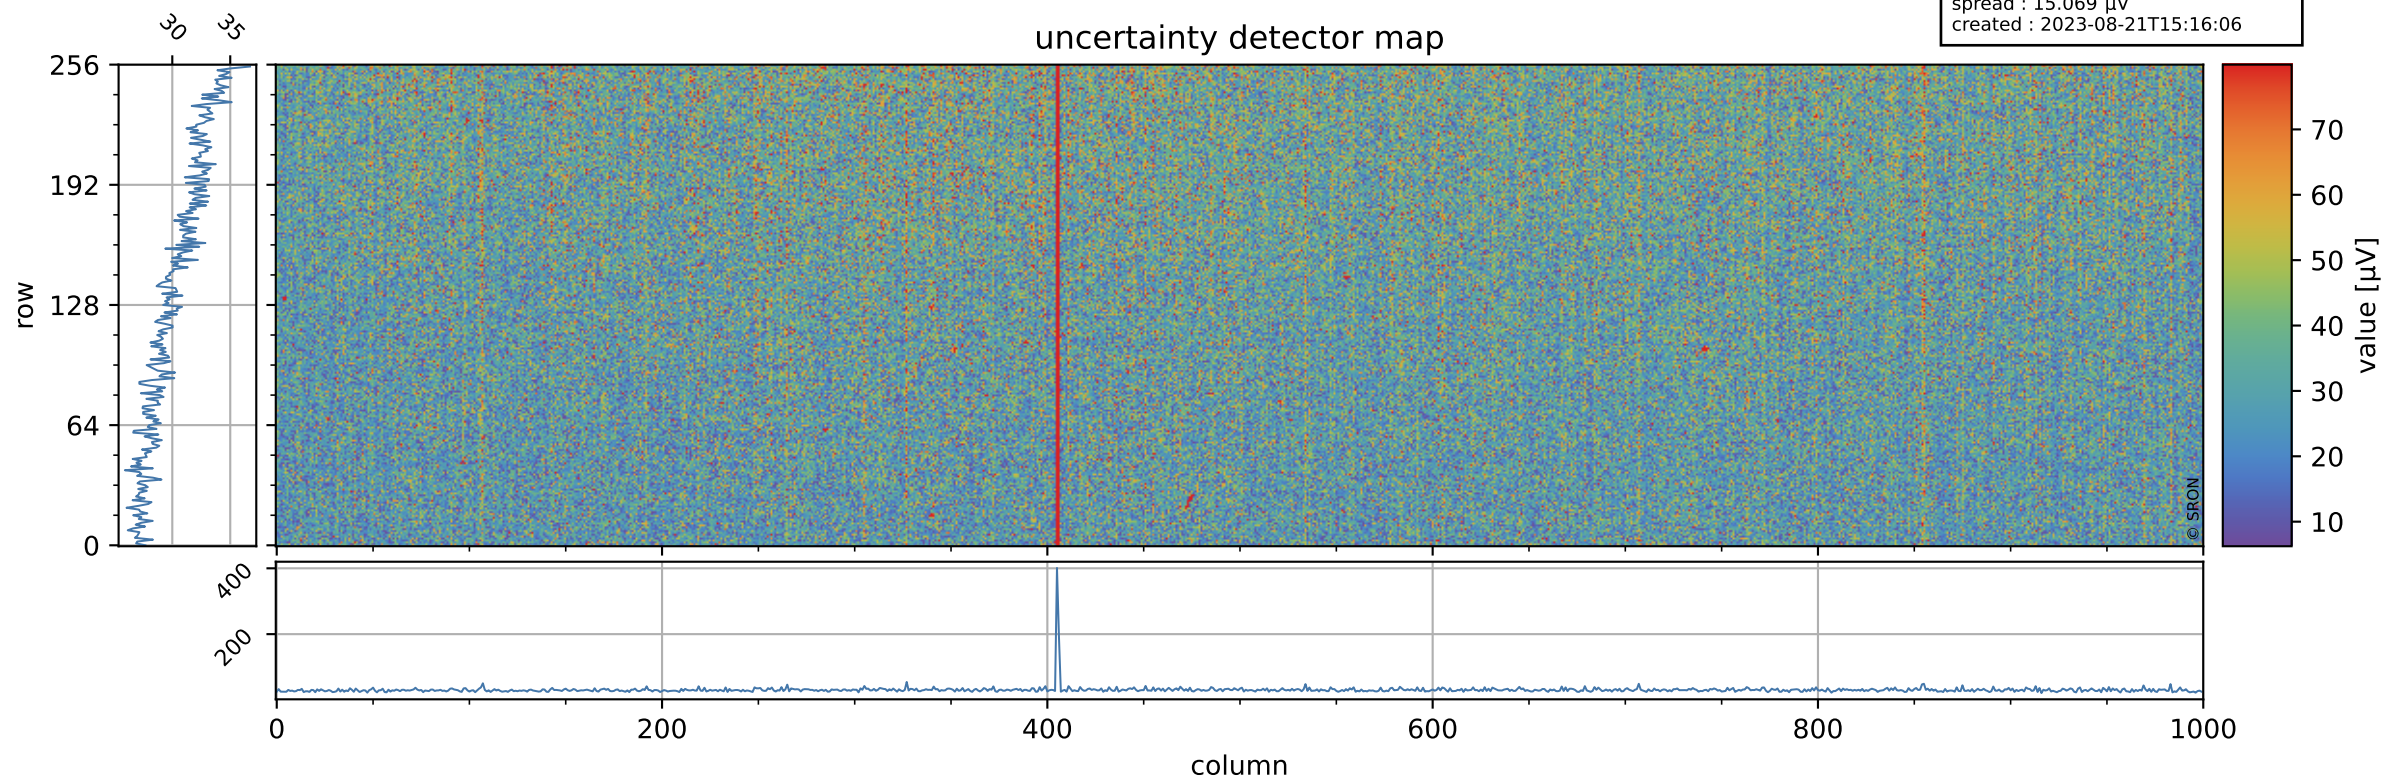

Tropomi SWIR offset (official)

orbits : 19 in [23587, 23632]
coverage : 2022-05-03 / 2022-05-06
median : 0.52599 V
spread : 0.03591 V
created : 2023-08-21T15:16:05

value detector map

Tropomi SWIR offset (official)

orbits : 19 in [23587, 23632]
coverage : 2022-05-03 / 2022-05-06
median : 30.373 μV
spread : 15.069 μV
created : 2023-08-21T15:16:06

Tropomi SWIR offset (official)

orbits : 19 in [23587, 23632]
coverage : 2022-05-03 / 2022-05-06
median : -0.022663 mV
spread : 0.40911 mV
created : 2023-08-21T15:16:06

value compared with SWIR offset CKD

Tropomi SWIR offset (official) ground-tracks of Sentinel-5P

orbits : 19 in [23587, 23632]
coverage : 2022-05-03 / 2022-05-06
created : 2023-08-21T15:16:07

Tropomi SWIR offset (official)

orbits : [2827, 23632]
coverage : 2018-04-30 / 2022-05-06
created : 2023-08-21T15:16:07

trend of detector median & temperatures