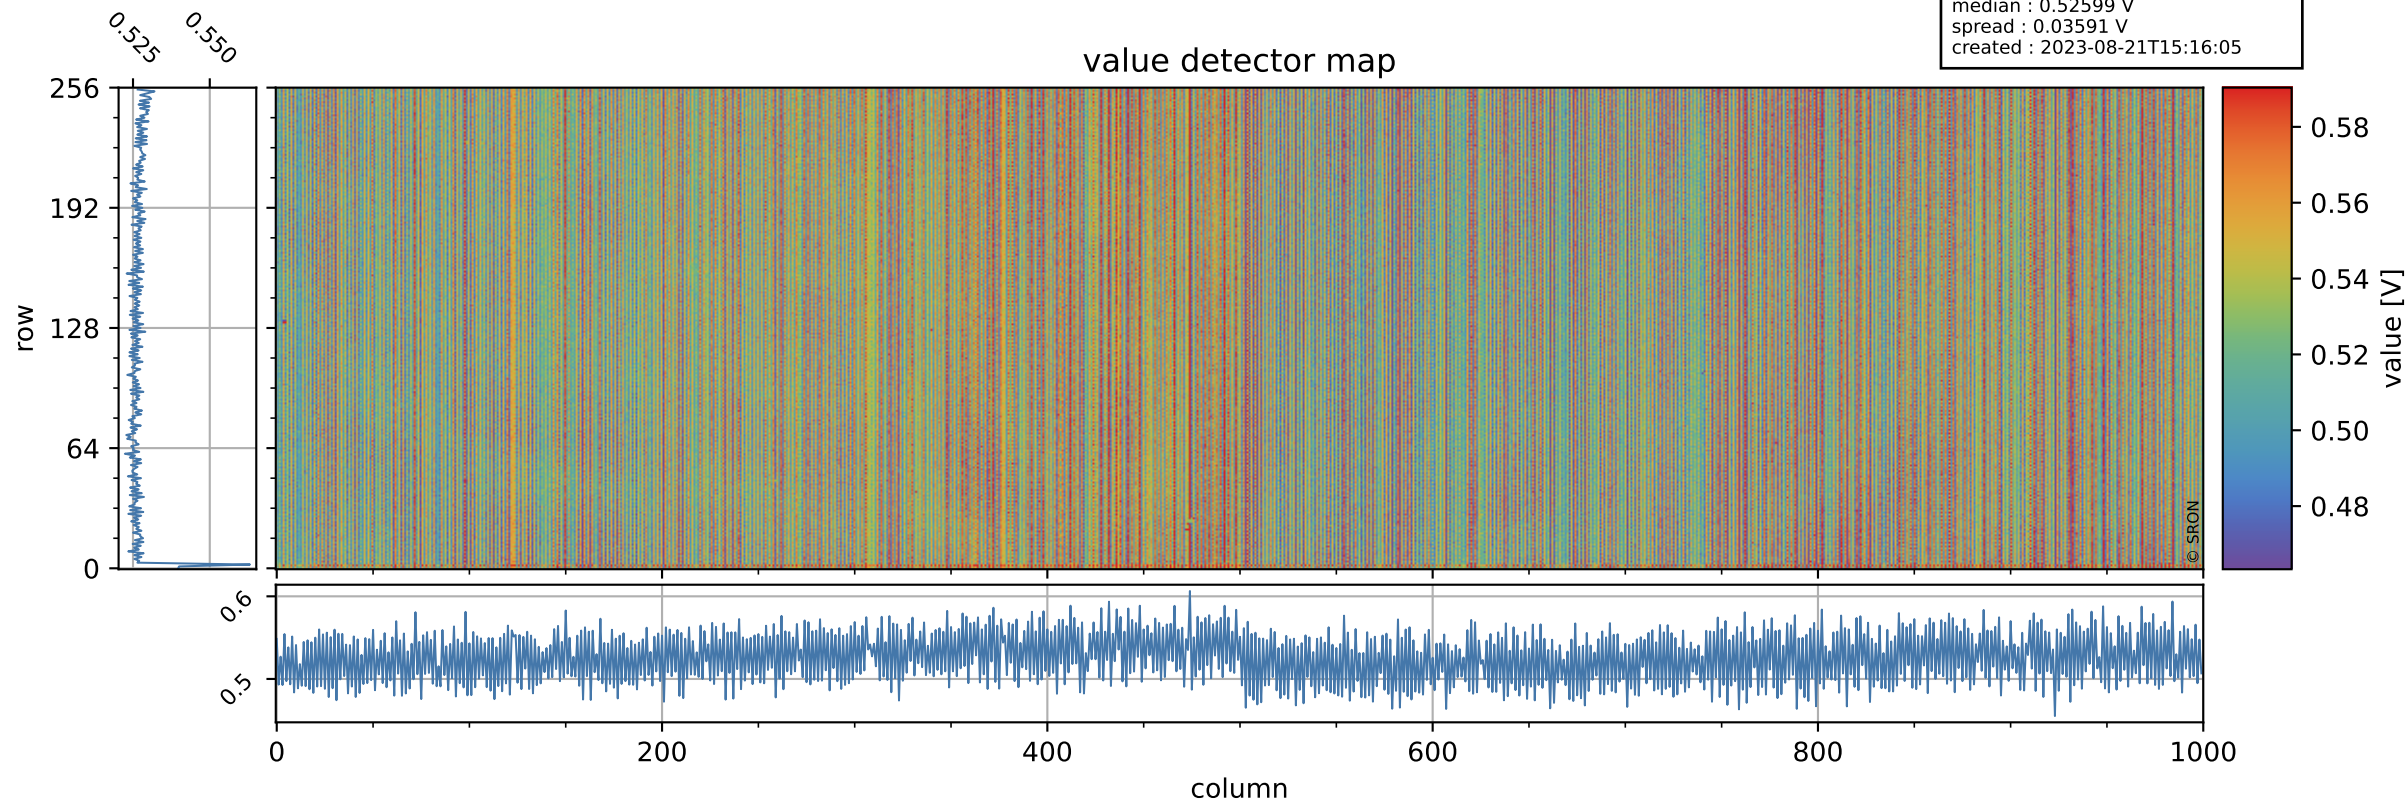

Tropomi SWIR offset (official)

orbits : 19 in [23587, 23632]
coverage : 2022-05-03 / 2022-05-06
median : 0.52599 V
spread : 0.03591 V
created : 2023-08-21T15:16:05

value detector map

Tropomi SWIR offset (official)

orbits : 19 in [23587, 23632]
coverage : 2022-05-03 / 2022-05-06
median : 30.373 μV
spread : 15.069 μV
created : 2023-08-21T15:16:06

Tropomi SWIR offset (official)

orbits : 19 in [23587, 23632]
coverage : 2022-05-03 / 2022-05-06
median : -0.022663 mV
spread : 0.40911 mV
created : 2023-08-21T15:16:06

value compared with SWIR offset CKD

Tropomi SWIR offset (official) ground-tracks of Sentinel-5P

orbits : 19 in [23587, 23632]
coverage : 2022-05-03 / 2022-05-06
created : 2023-08-21T15:16:07

Tropomi SWIR offset (official)

orbits : [2827, 23632]
coverage : 2018-04-30 / 2022-05-06
created : 2023-08-21T15:16:07

trend of detector median & temperatures