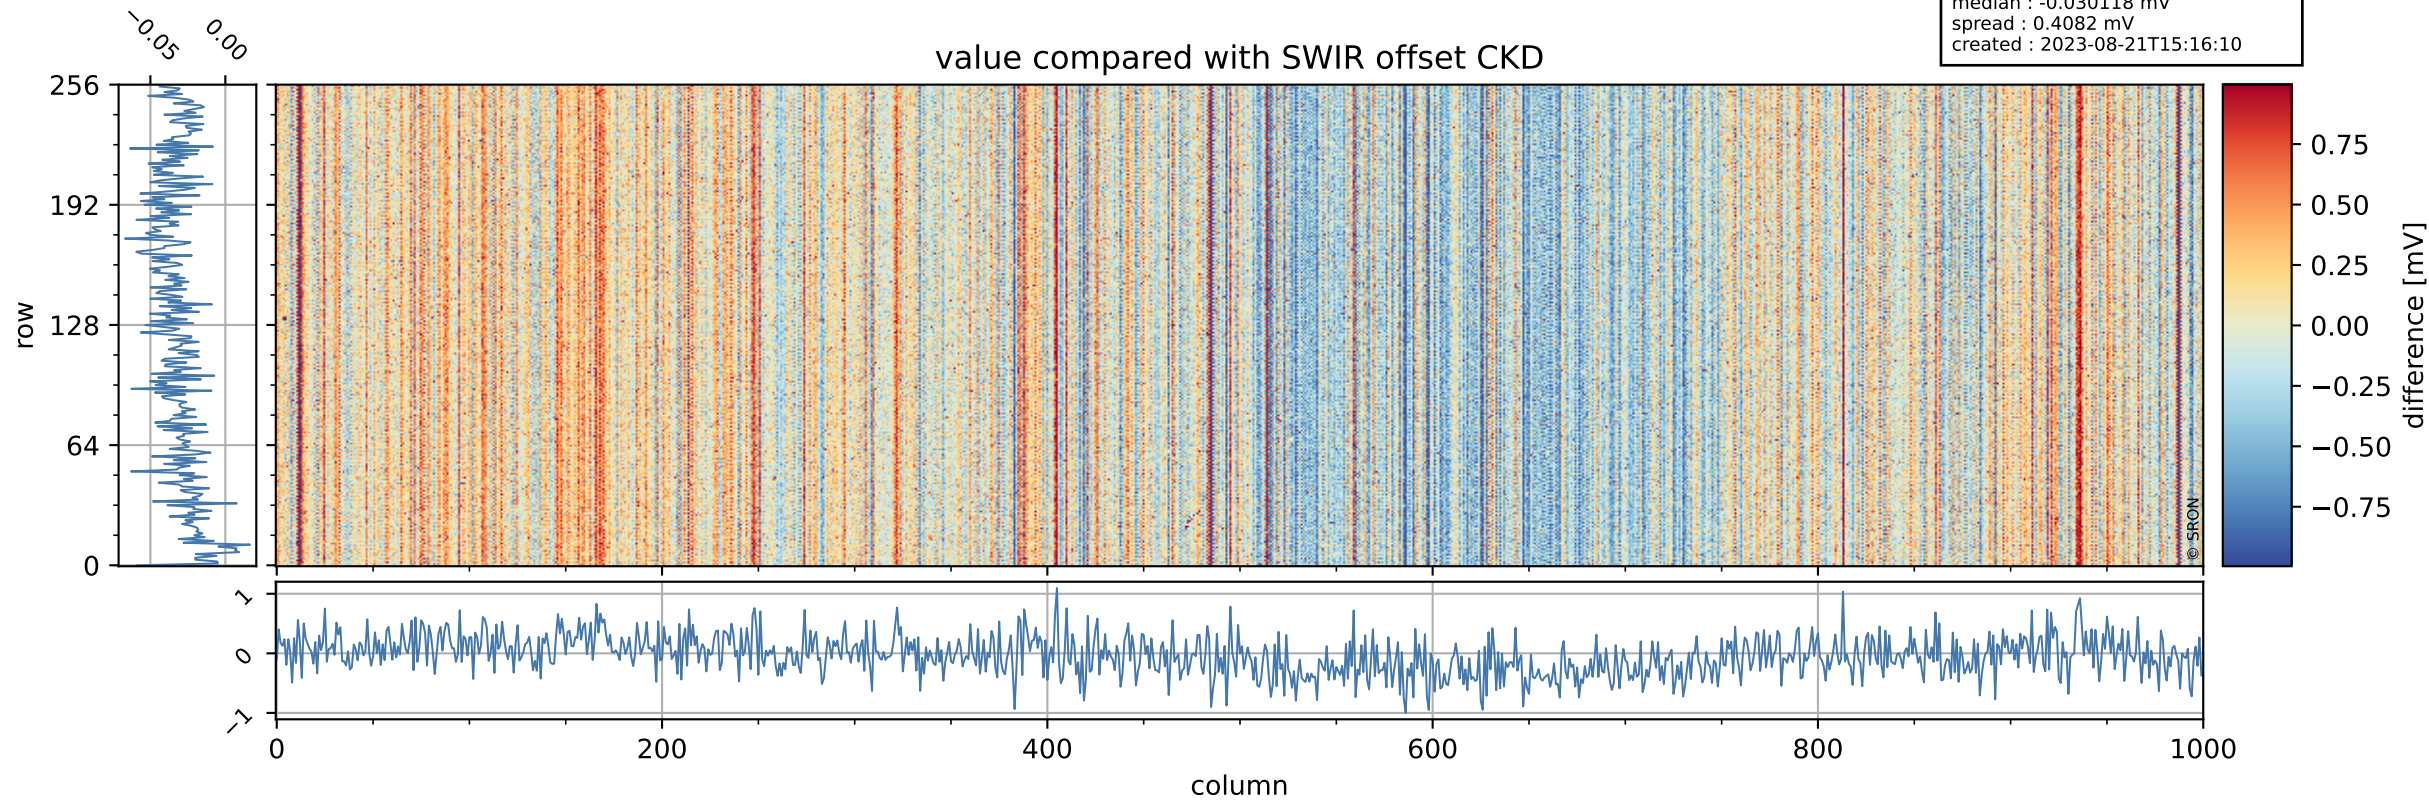

Tropomi SWIR offset (official)

orbits : 20 in [23602, 23647]
coverage : 2022-05-04 / 2022-05-07
median : 0.52598 V
spread : 0.035908 V
created : 2023-08-21T15:16:09

value detector map

Tropomi SWIR offset (official)

orbits : 20 in [23602, 23647]
coverage : 2022-05-04 / 2022-05-07
median : 31.325 μV
spread : 15.282 μV
created : 2023-08-21T15:16:09

Tropomi SWIR offset (official)

orbits : 20 in [23602, 23647]
coverage : 2022-05-04 / 2022-05-07
median : -0.030118 mV
spread : 0.4082 mV
created : 2023-08-21T15:16:10

value compared with SWIR offset CKD

Tropomi SWIR offset (official) ground-tracks of Sentinel-5P

orbits : 20 in [23602, 23647]
coverage : 2022-05-04 / 2022-05-07
created : 2023-08-21T15:16:10

Tropomi SWIR offset (official)

orbits : [2827, 23647]
coverage : 2018-04-30 / 2022-05-07
created : 2023-08-21T15:16:11

trend of detector median & temperatures