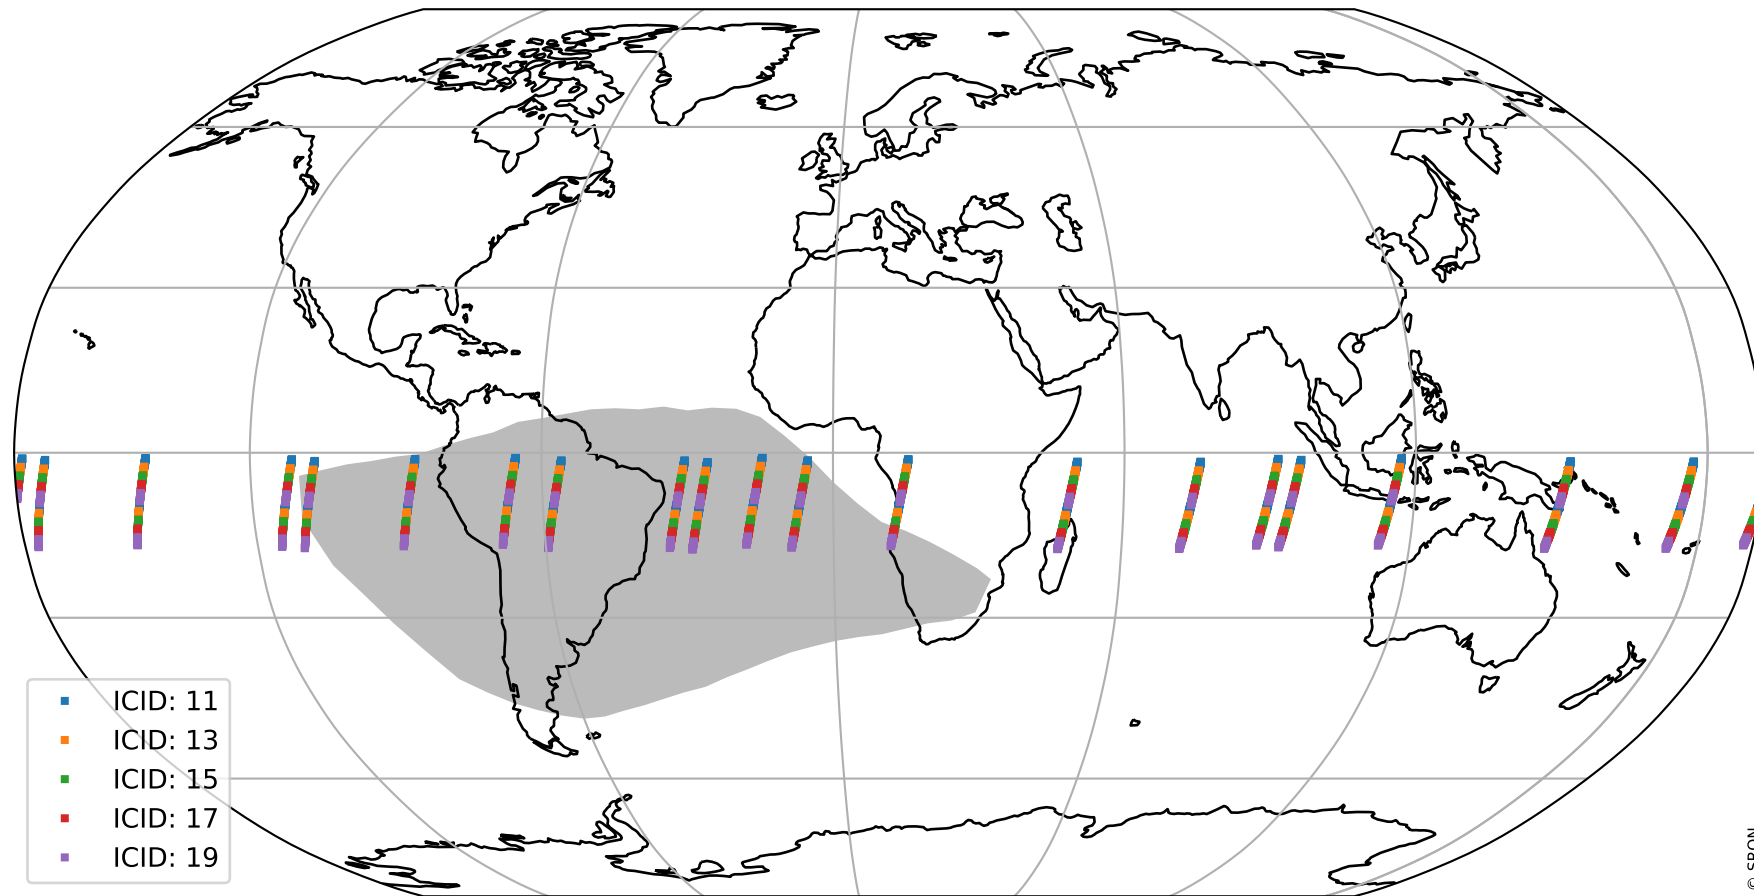

Tropomi SWIR offset (official)

orbits : 20 in [23602, 23647]
coverage : 2022-05-04 / 2022-05-07
median : 0.52598 V
spread : 0.035908 V
created : 2023-08-21T15:16:09

value detector map

Tropomi SWIR offset (official)

orbits : 20 in [23602, 23647]
coverage : 2022-05-04 / 2022-05-07
median : 31.325 μV
spread : 15.282 μV
created : 2023-08-21T15:16:09

Tropomi SWIR offset (official)

orbits : 20 in [23602, 23647]
coverage : 2022-05-04 / 2022-05-07
median : -0.030118 mV
spread : 0.4082 mV
created : 2023-08-21T15:16:10

value compared with SWIR offset CKD

Tropomi SWIR offset (official) ground-tracks of Sentinel-5P

orbits : 20 in [23602, 23647]
coverage : 2022-05-04 / 2022-05-07
created : 2023-08-21T15:16:10

Tropomi SWIR offset (official)

orbits : [2827, 23647]
coverage : 2018-04-30 / 2022-05-07
created : 2023-08-21T15:16:11

trend of detector median & temperatures