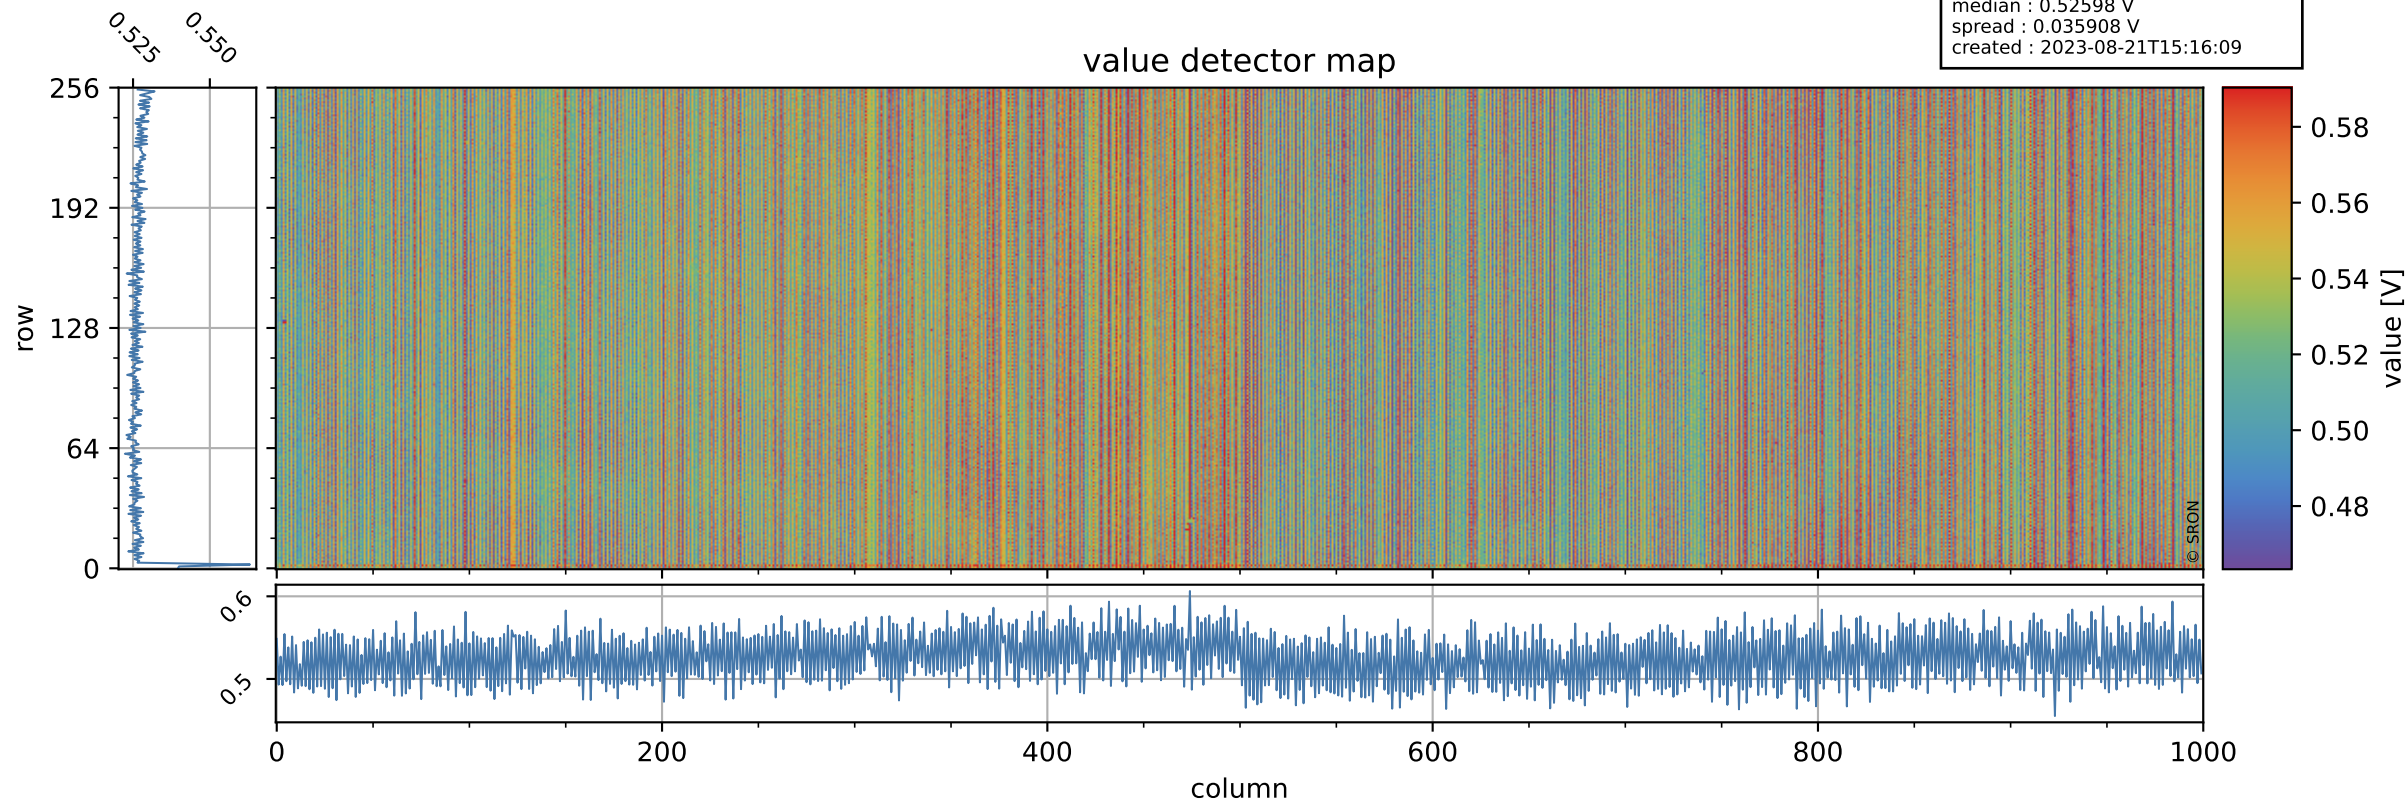

Tropomi SWIR offset (official)

orbits : 20 in [23602, 23647]
coverage : 2022-05-04 / 2022-05-07
median : 0.52598 V
spread : 0.035908 V
created : 2023-08-21T15:16:09

value detector map

Tropomi SWIR offset (official)

orbits : 20 in [23602, 23647]
coverage : 2022-05-04 / 2022-05-07
median : 31.325 μV
spread : 15.282 μV
created : 2023-08-21T15:16:09

Tropomi SWIR offset (official)

orbits : 20 in [23602, 23647]
coverage : 2022-05-04 / 2022-05-07
median : -0.030118 mV
spread : 0.4082 mV
created : 2023-08-21T15:16:10

value compared with SWIR offset CKD

Tropomi SWIR offset (official) ground-tracks of Sentinel-5P

orbits : 20 in [23602, 23647]
coverage : 2022-05-04 / 2022-05-07
created : 2023-08-21T15:16:10

Tropomi SWIR offset (official)

orbits : [2827, 23647]
coverage : 2018-04-30 / 2022-05-07
created : 2023-08-21T15:16:11

trend of detector median & temperatures