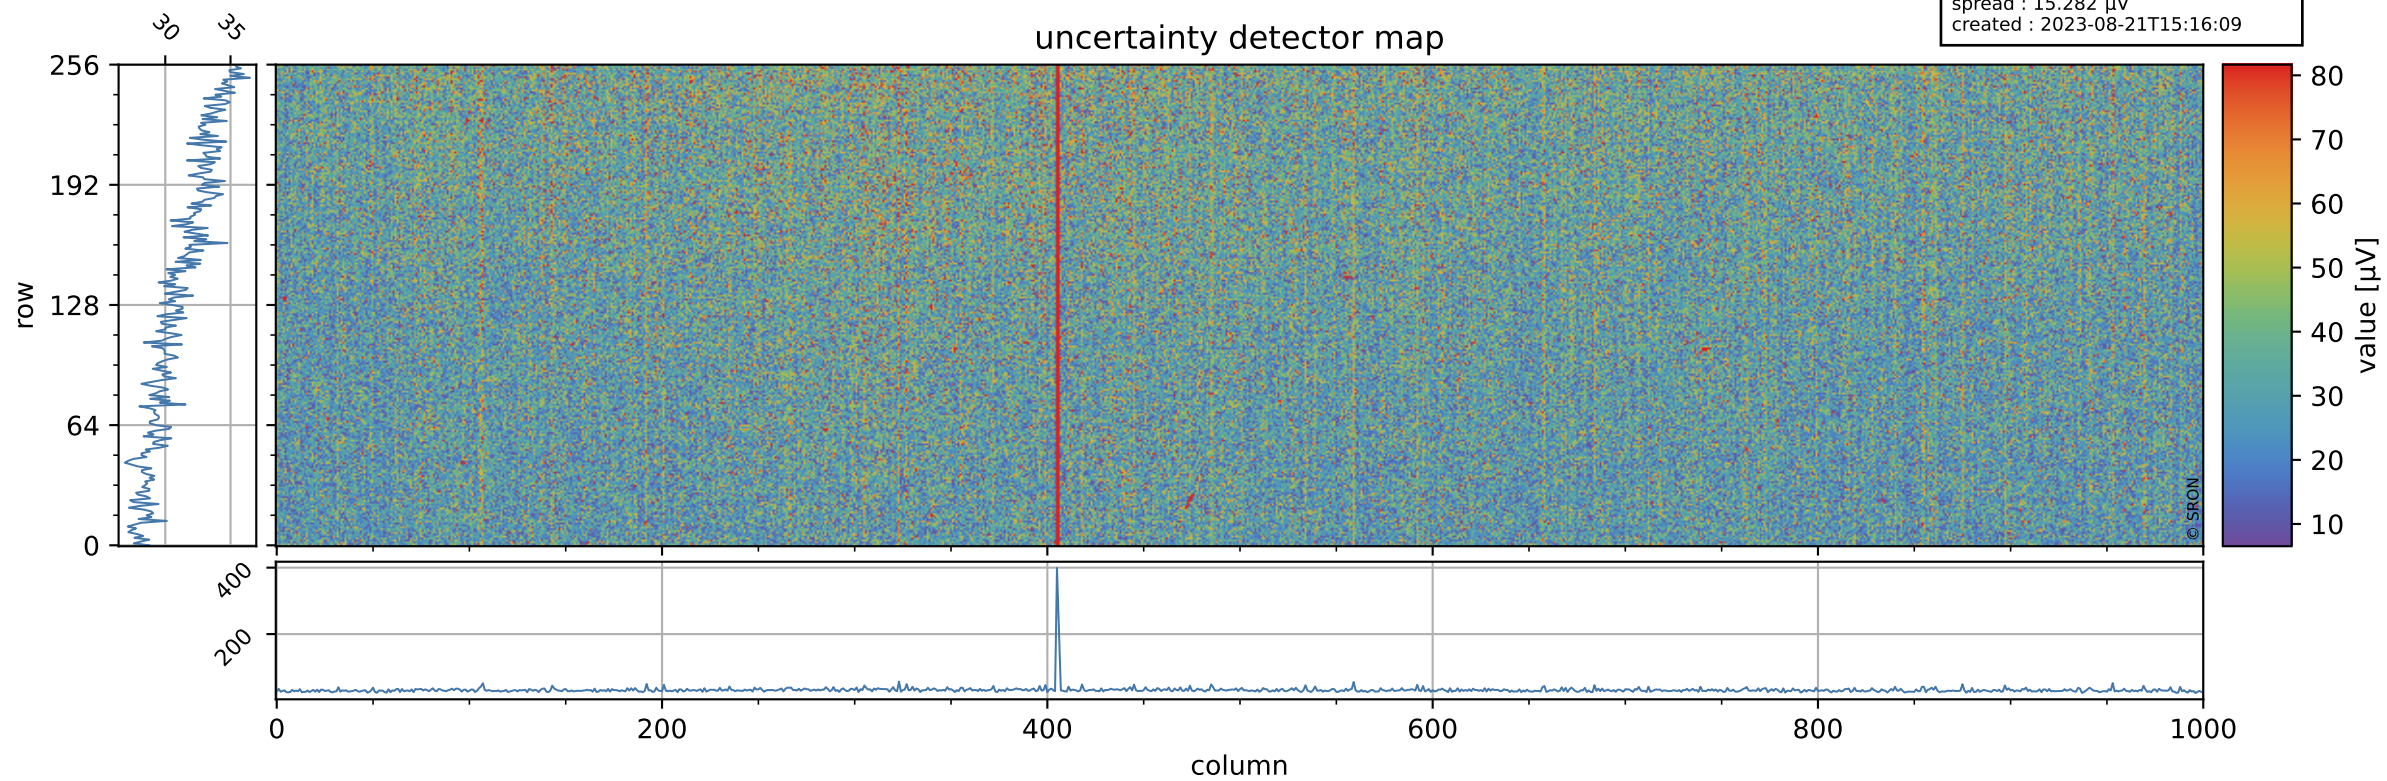

Tropomi SWIR offset (official)

orbits : 20 in [23602, 23647]
coverage : 2022-05-04 / 2022-05-07
median : 0.52598 V
spread : 0.035908 V
created : 2023-08-21T15:16:09

value detector map

Tropomi SWIR offset (official)

orbits : 20 in [23602, 23647]
coverage : 2022-05-04 / 2022-05-07
median : 31.325 μV
spread : 15.282 μV
created : 2023-08-21T15:16:09

Tropomi SWIR offset (official)

orbits : 20 in [23602, 23647]
coverage : 2022-05-04 / 2022-05-07
median : -0.030118 mV
spread : 0.4082 mV
created : 2023-08-21T15:16:10

value compared with SWIR offset CKD

Tropomi SWIR offset (official) ground-tracks of Sentinel-5P

orbits : 20 in [23602, 23647]
coverage : 2022-05-04 / 2022-05-07
created : 2023-08-21T15:16:10

Tropomi SWIR offset (official)

orbits : [2827, 23647]
coverage : 2018-04-30 / 2022-05-07
created : 2023-08-21T15:16:11

trend of detector median & temperatures