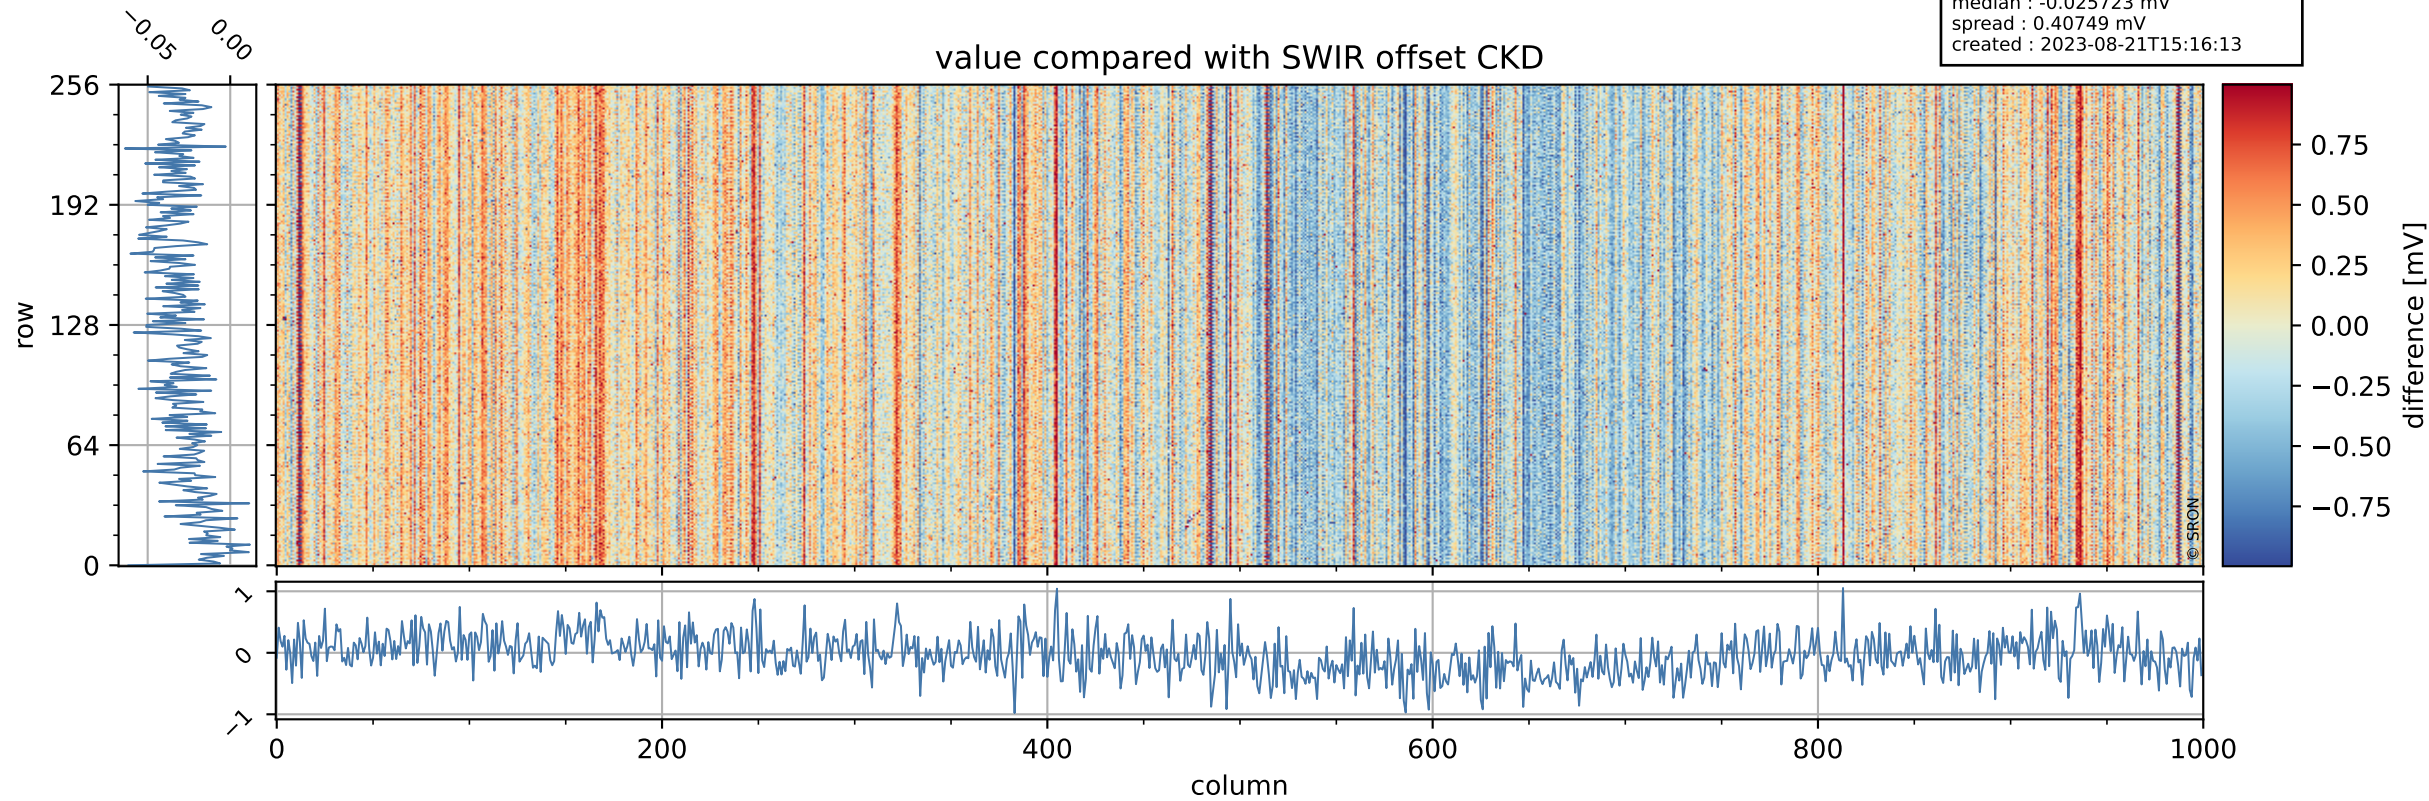

## value detector map

# Tropomi SWIR offset (official)

orbits : 19 in [23617, 23662]  
coverage : 2022-05-05 / 2022-05-08  
median : 31.481  $\mu\text{V}$   
spread : 15.378  $\mu\text{V}$   
created : 2023-08-21T15:16:12

# Tropomi SWIR offset (official)

orbits : 19 in [23617, 23662]  
coverage : 2022-05-05 / 2022-05-08  
median : -0.025723 mV  
spread : 0.40749 mV  
created : 2023-08-21T15:16:13

value compared with SWIR offset CKD

# Tropomi SWIR offset (official) ground-tracks of Sentinel-5P

orbits : 19 in [23617, 23662]  
coverage : 2022-05-05 / 2022-05-08  
created : 2023-08-21T15:16:13