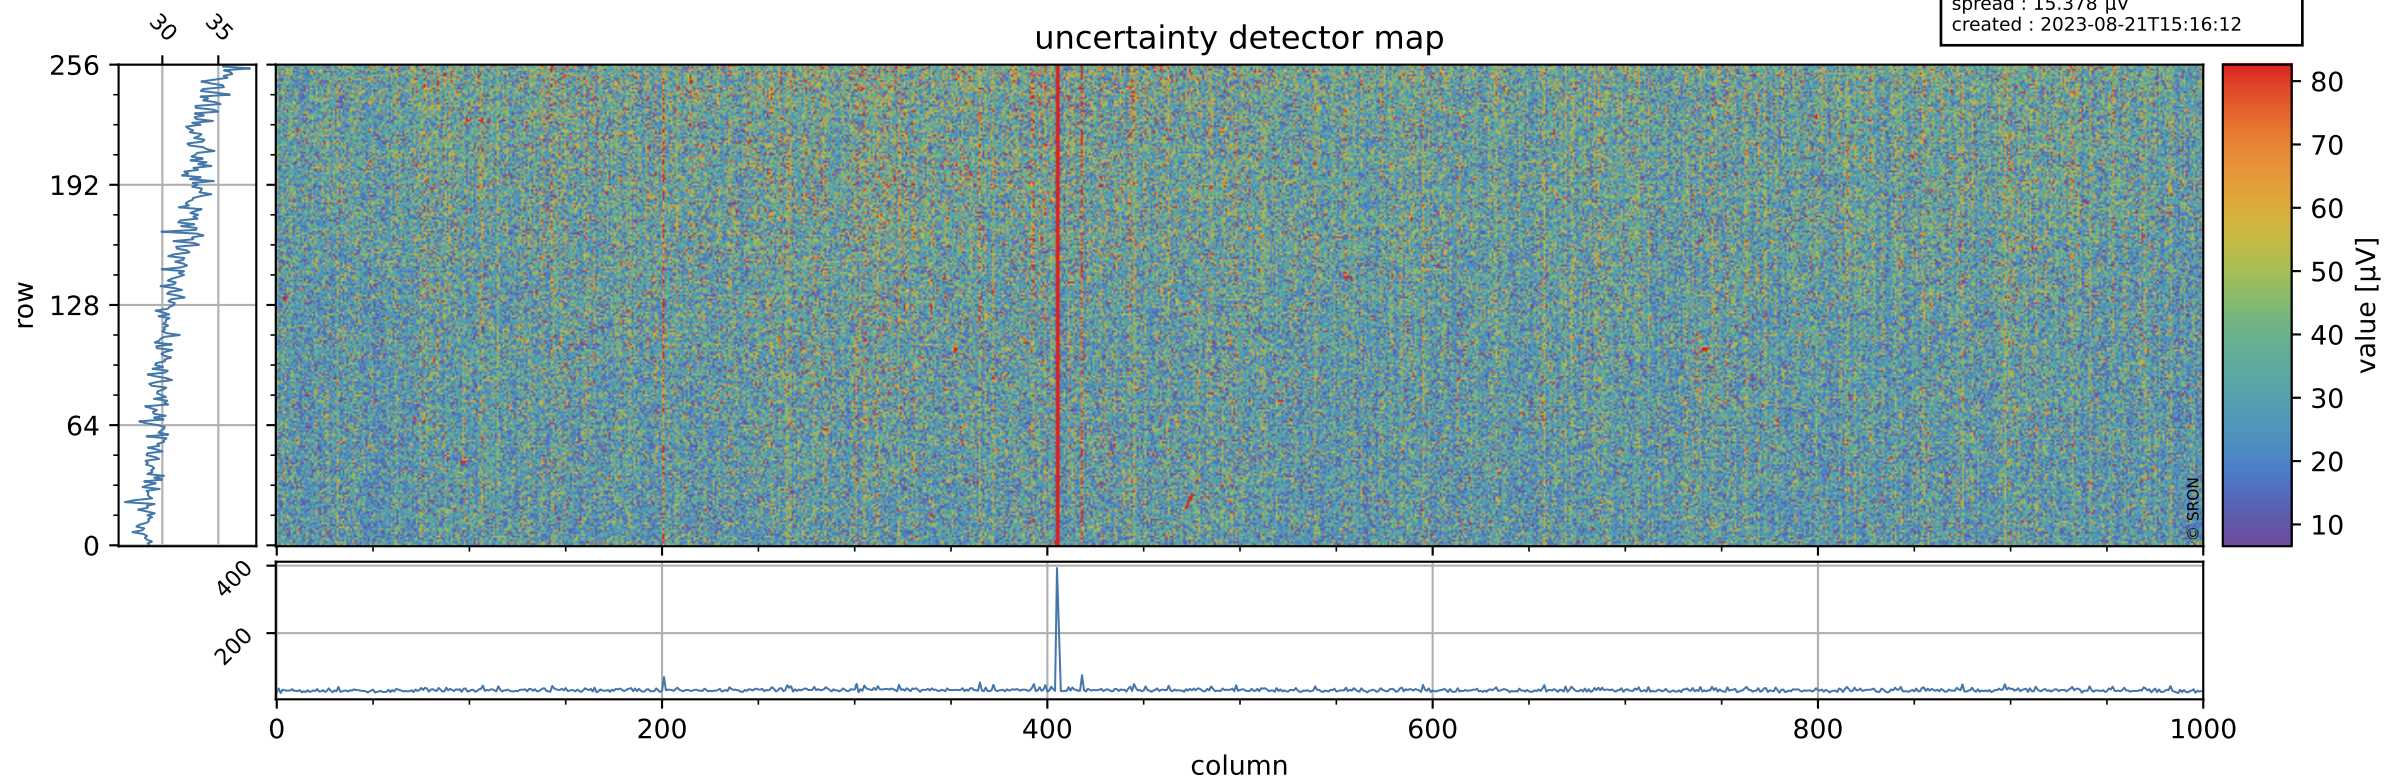

# Tropomi SWIR offset (official)

orbits : 19 in [23617, 23662]  
coverage : 2022-05-05 / 2022-05-08  
median : 0.52599 V  
spread : 0.035907 V  
created : 2023-08-21T15:16:12

## value detector map

# Tropomi SWIR offset (official)

orbits : 19 in [23617, 23662]  
coverage : 2022-05-05 / 2022-05-08  
median : 31.481  $\mu\text{V}$   
spread : 15.378  $\mu\text{V}$   
created : 2023-08-21T15:16:12

# Tropomi SWIR offset (official) ground-tracks of Sentinel-5P

orbits : 19 in [23617, 23662]  
coverage : 2022-05-05 / 2022-05-08  
created : 2023-08-21T15:16:13