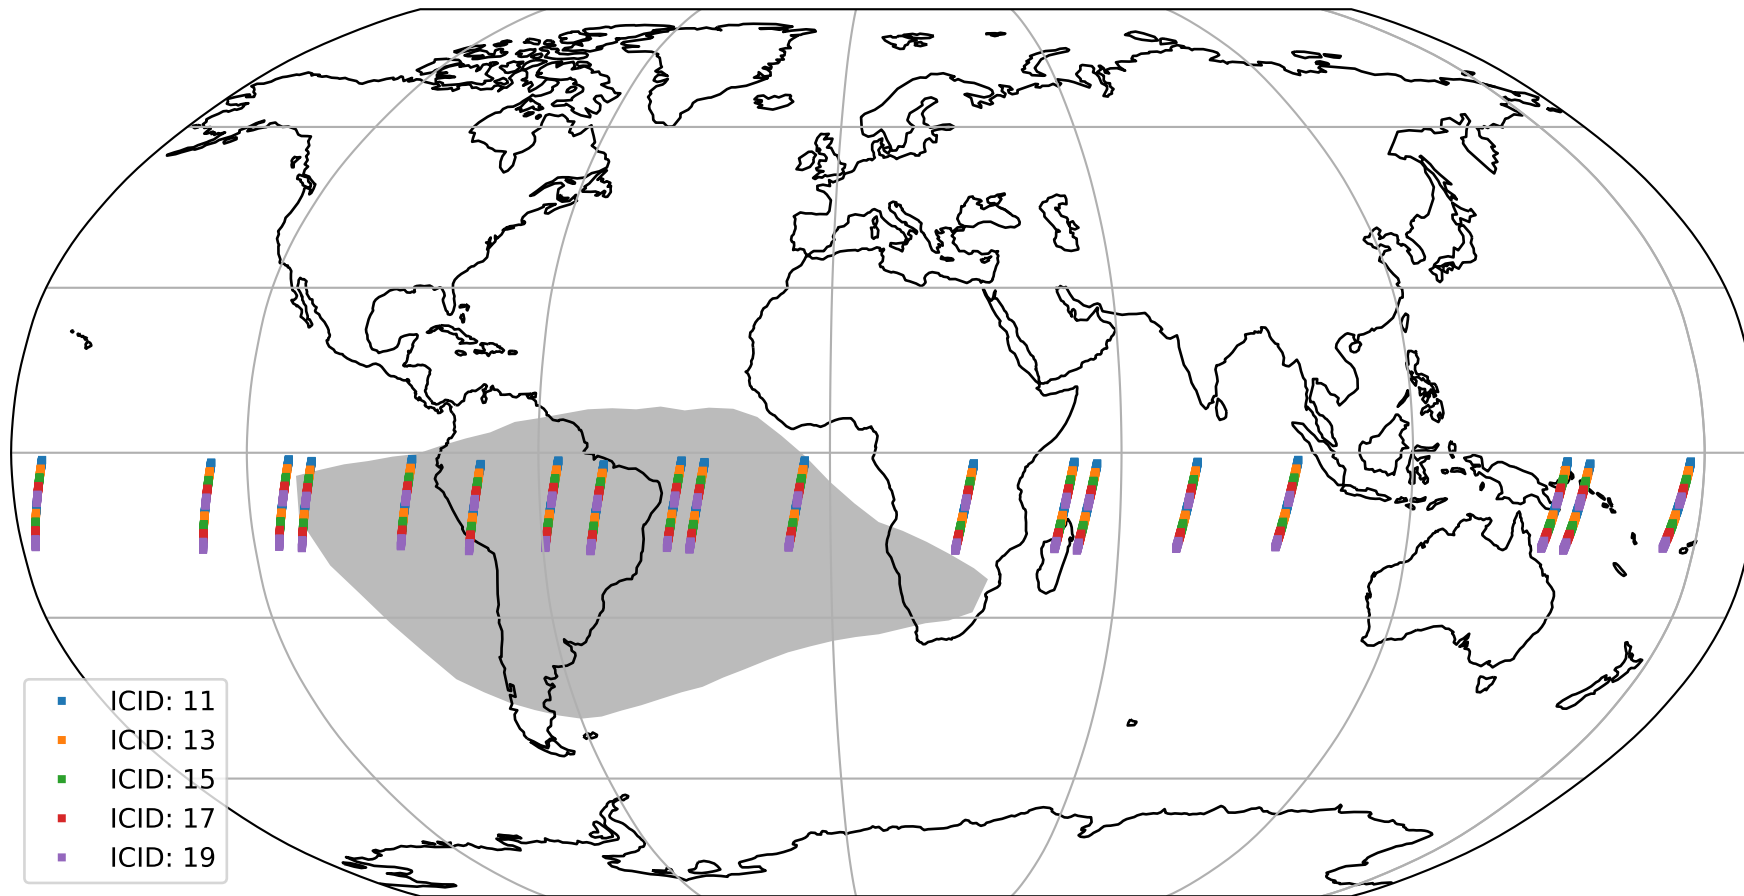

# Tropomi SWIR offset (official)

orbits : 19 in [23617, 23662]  
coverage : 2022-05-05 / 2022-05-08  
median : 31.481  $\mu\text{V}$   
spread : 15.378  $\mu\text{V}$   
created : 2023-08-21T15:16:12

# Tropomi SWIR offset (official)

orbits : 19 in [23617, 23662]  
coverage : 2022-05-05 / 2022-05-08  
median : -0.025723 mV  
spread : 0.40749 mV  
created : 2023-08-21T15:16:13

value compared with SWIR offset CKD

# Tropomi SWIR offset (official) ground-tracks of Sentinel-5P

orbits : 19 in [23617, 23662]  
coverage : 2022-05-05 / 2022-05-08  
created : 2023-08-21T15:16:13

# Tropomi SWIR offset (official)

orbits : [2827, 23662]  
coverage : 2018-04-30 / 2022-05-08  
created : 2023-08-21T15:16:14