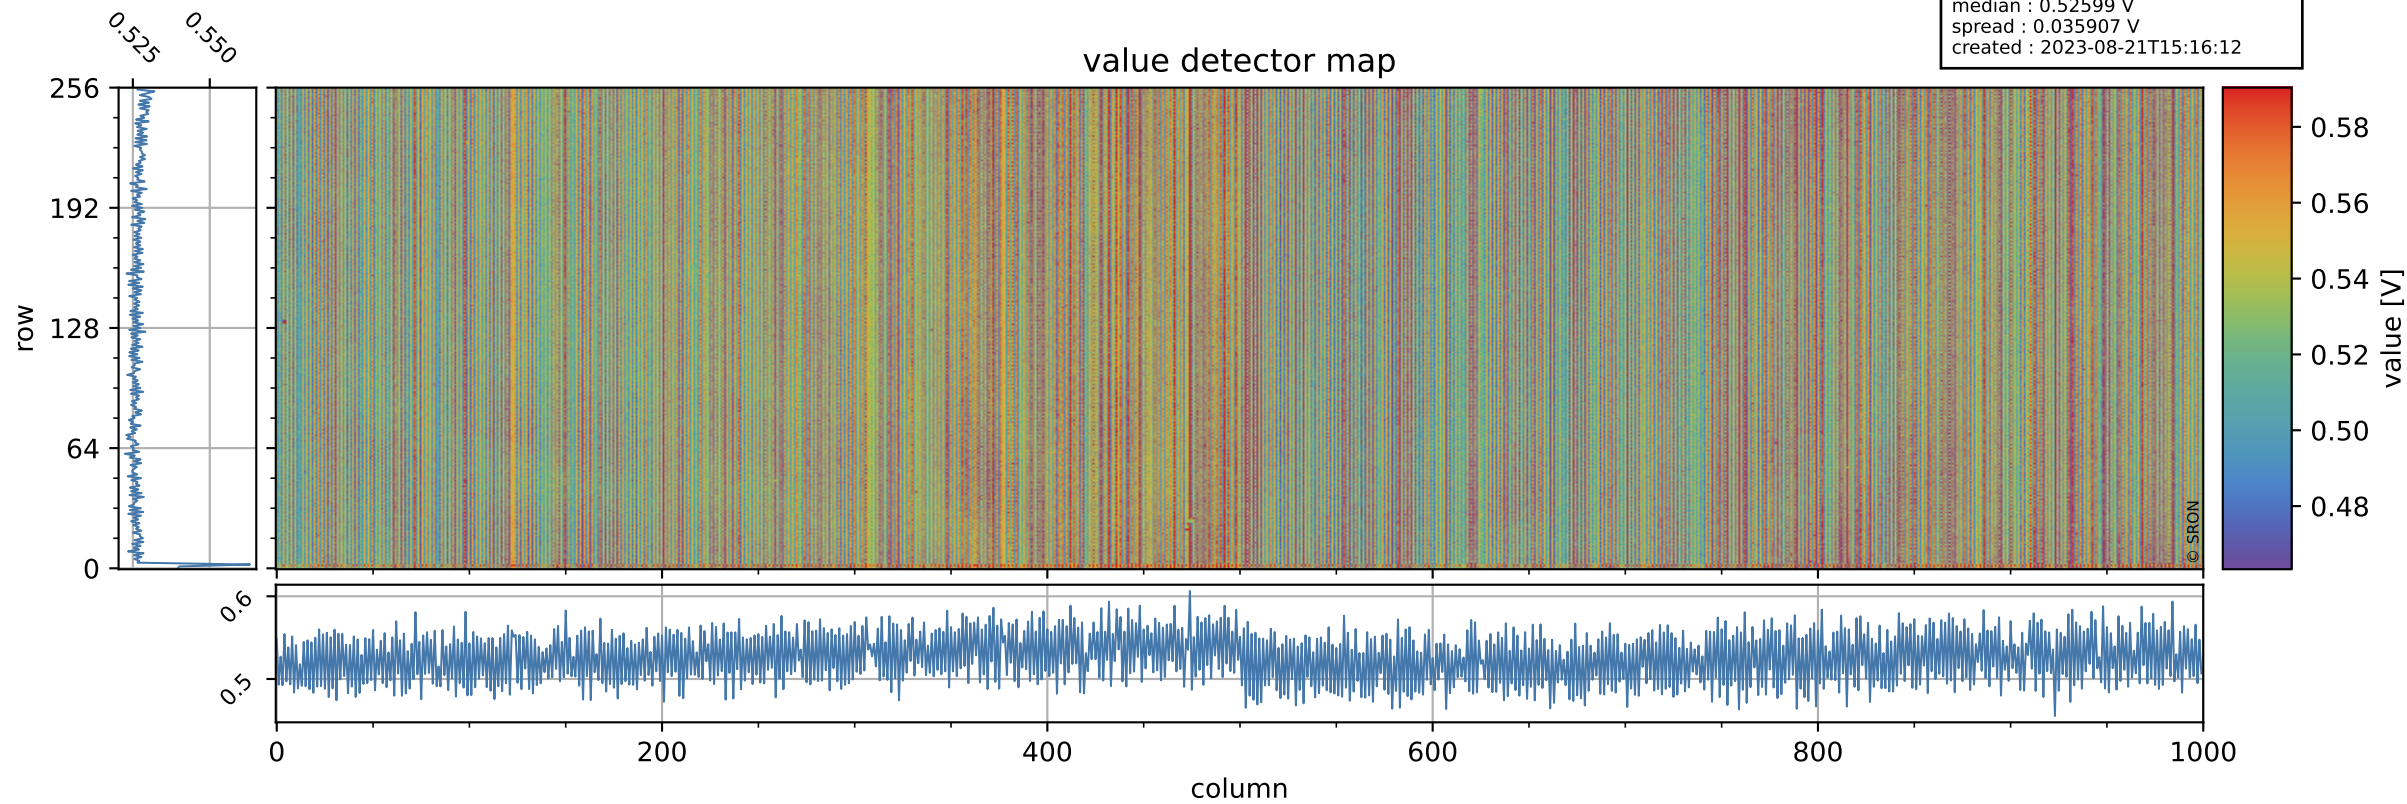

# Tropomi SWIR offset (official)

orbits : 19 in [23617, 23662]  
coverage : 2022-05-05 / 2022-05-08  
median : 0.52599 V  
spread : 0.035907 V  
created : 2023-08-21T15:16:12

## value detector map

# Tropomi SWIR offset (official)

orbits : 19 in [23617, 23662]  
coverage : 2022-05-05 / 2022-05-08  
median : 31.481  $\mu\text{V}$   
spread : 15.378  $\mu\text{V}$   
created : 2023-08-21T15:16:12

# Tropomi SWIR offset (official) ground-tracks of Sentinel-5P

orbits : 19 in [23617, 23662]  
coverage : 2022-05-05 / 2022-05-08  
created : 2023-08-21T15:16:13