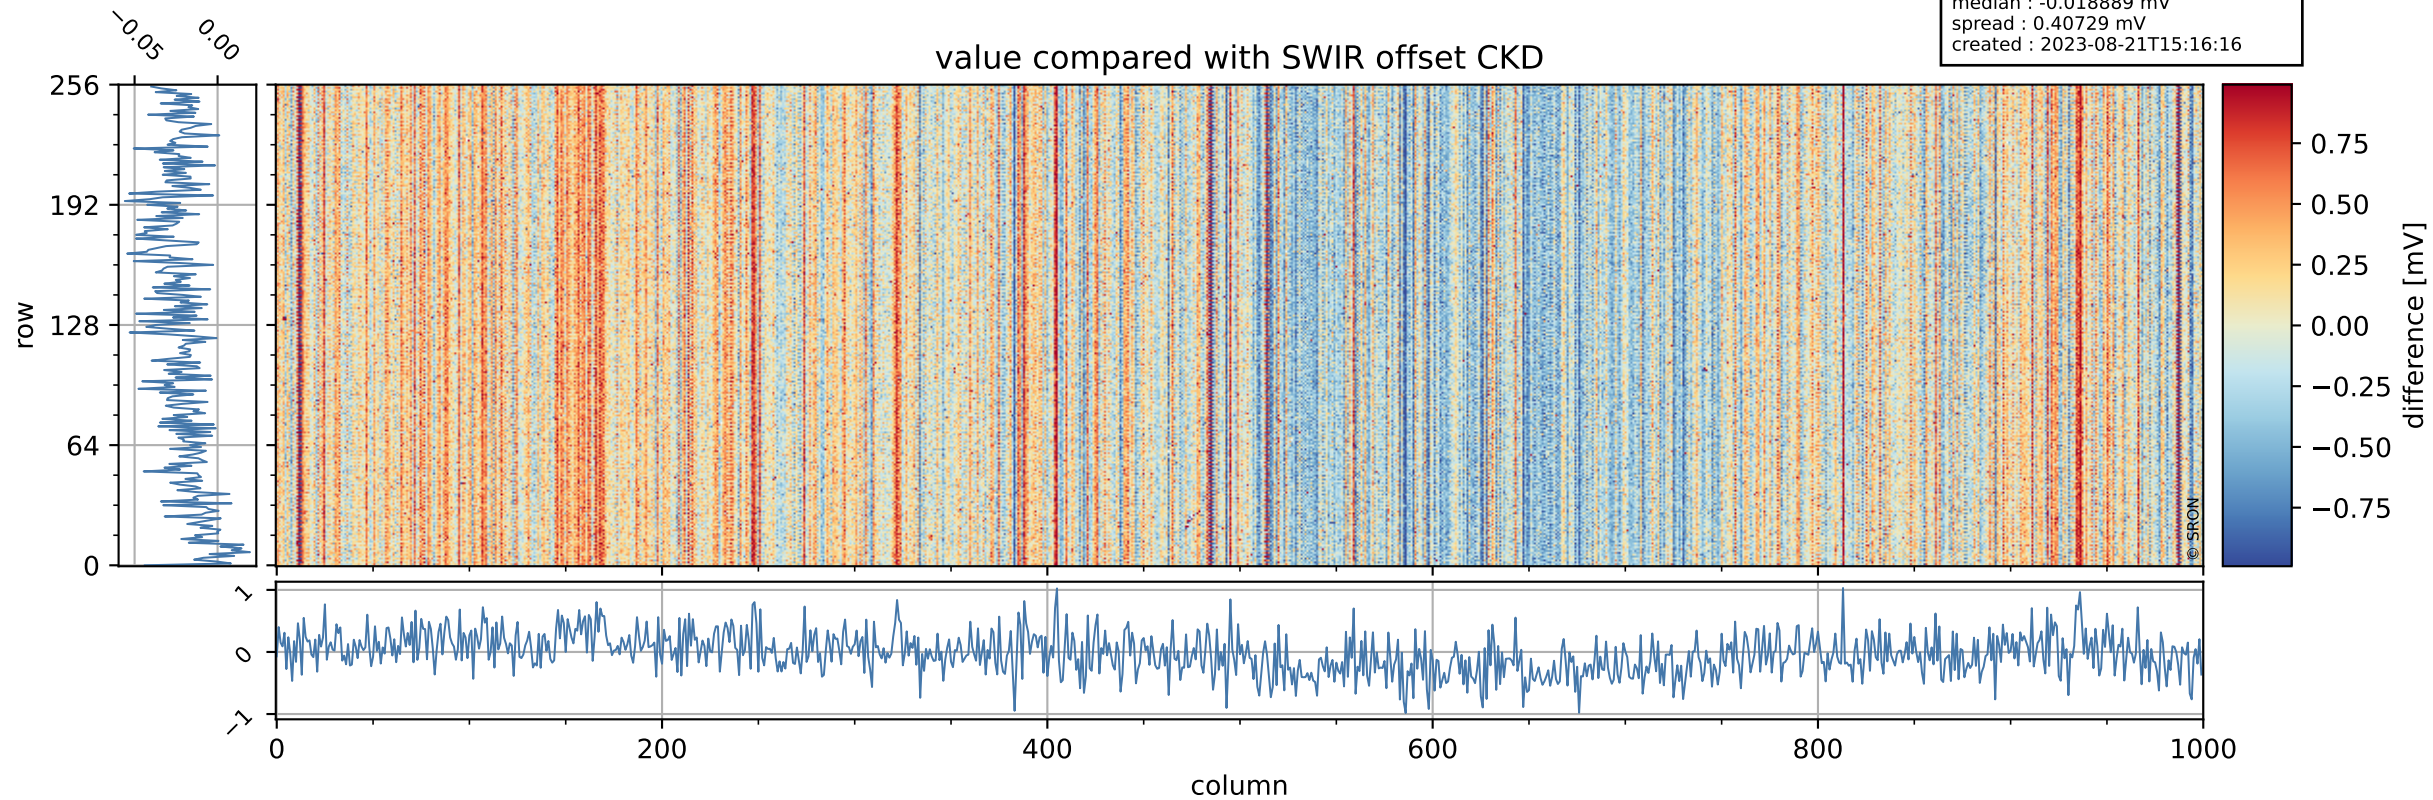

Tropomi SWIR offset (official)

orbits : 20 in [23632, 23677]
coverage : 2022-05-06 / 2022-05-09
median : 0.52599 V
spread : 0.035907 V
created : 2023-08-21T15:16:15

value detector map

Tropomi SWIR offset (official)

orbits : 20 in [23632, 23677]
coverage : 2022-05-06 / 2022-05-09
median : 30.342 μV
spread : 14.957 μV
created : 2023-08-21T15:16:16

Tropomi SWIR offset (official)

orbits : 20 in [23632, 23677]
coverage : 2022-05-06 / 2022-05-09
median : -0.018889 mV
spread : 0.40729 mV
created : 2023-08-21T15:16:16

value compared with SWIR offset CKD

Tropomi SWIR offset (official) ground-tracks of Sentinel-5P

orbits : 20 in [23632, 23677]
coverage : 2022-05-06 / 2022-05-09
created : 2023-08-21T15:16:17

Tropomi SWIR offset (official)

orbits : [2827, 23677]
coverage : 2018-04-30 / 2022-05-09
created : 2023-08-21T15:16:17

trend of detector median & temperatures