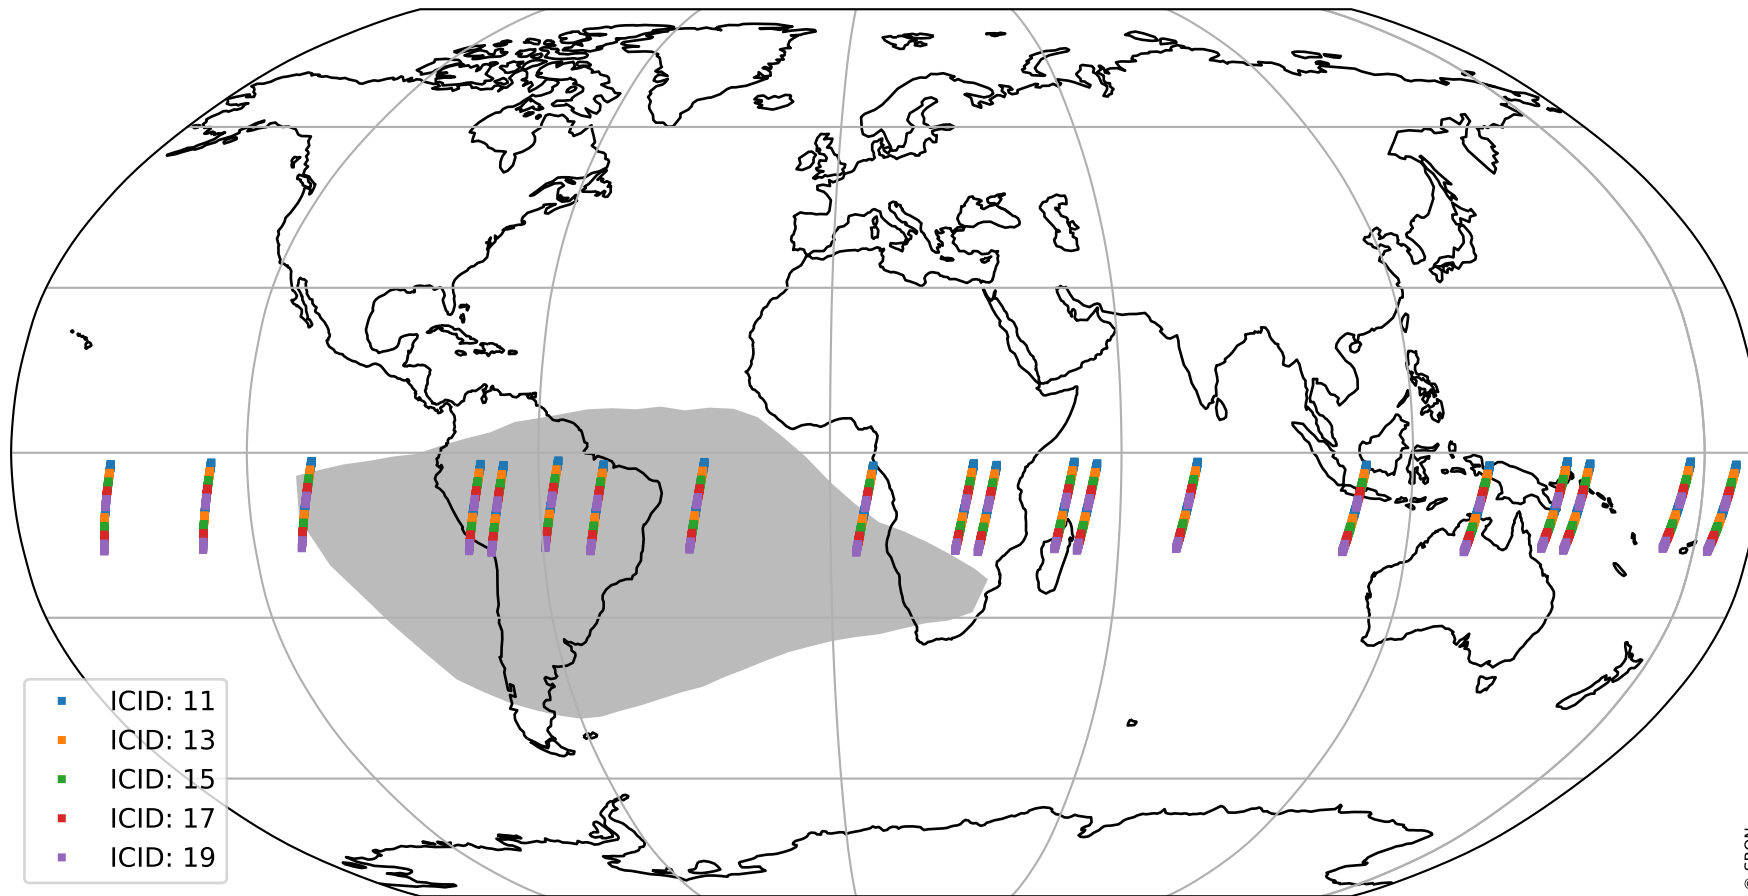

Tropomi SWIR offset (official)

orbits : 20 in [23632, 23677]
coverage : 2022-05-06 / 2022-05-09
median : 0.52599 V
spread : 0.035907 V
created : 2023-08-21T15:16:15

value detector map

Tropomi SWIR offset (official)

orbits : 20 in [23632, 23677]
coverage : 2022-05-06 / 2022-05-09
median : 30.342 μV
spread : 14.957 μV
created : 2023-08-21T15:16:16

Tropomi SWIR offset (official)

orbits : 20 in [23632, 23677]
coverage : 2022-05-06 / 2022-05-09
median : -0.018889 mV
spread : 0.40729 mV
created : 2023-08-21T15:16:16

value compared with SWIR offset CKD

Tropomi SWIR offset (official) ground-tracks of Sentinel-5P

orbits : 20 in [23632, 23677]
coverage : 2022-05-06 / 2022-05-09
created : 2023-08-21T15:16:17

Tropomi SWIR offset (official)

orbits : [2827, 23677]
coverage : 2018-04-30 / 2022-05-09
created : 2023-08-21T15:16:17

trend of detector median & temperatures