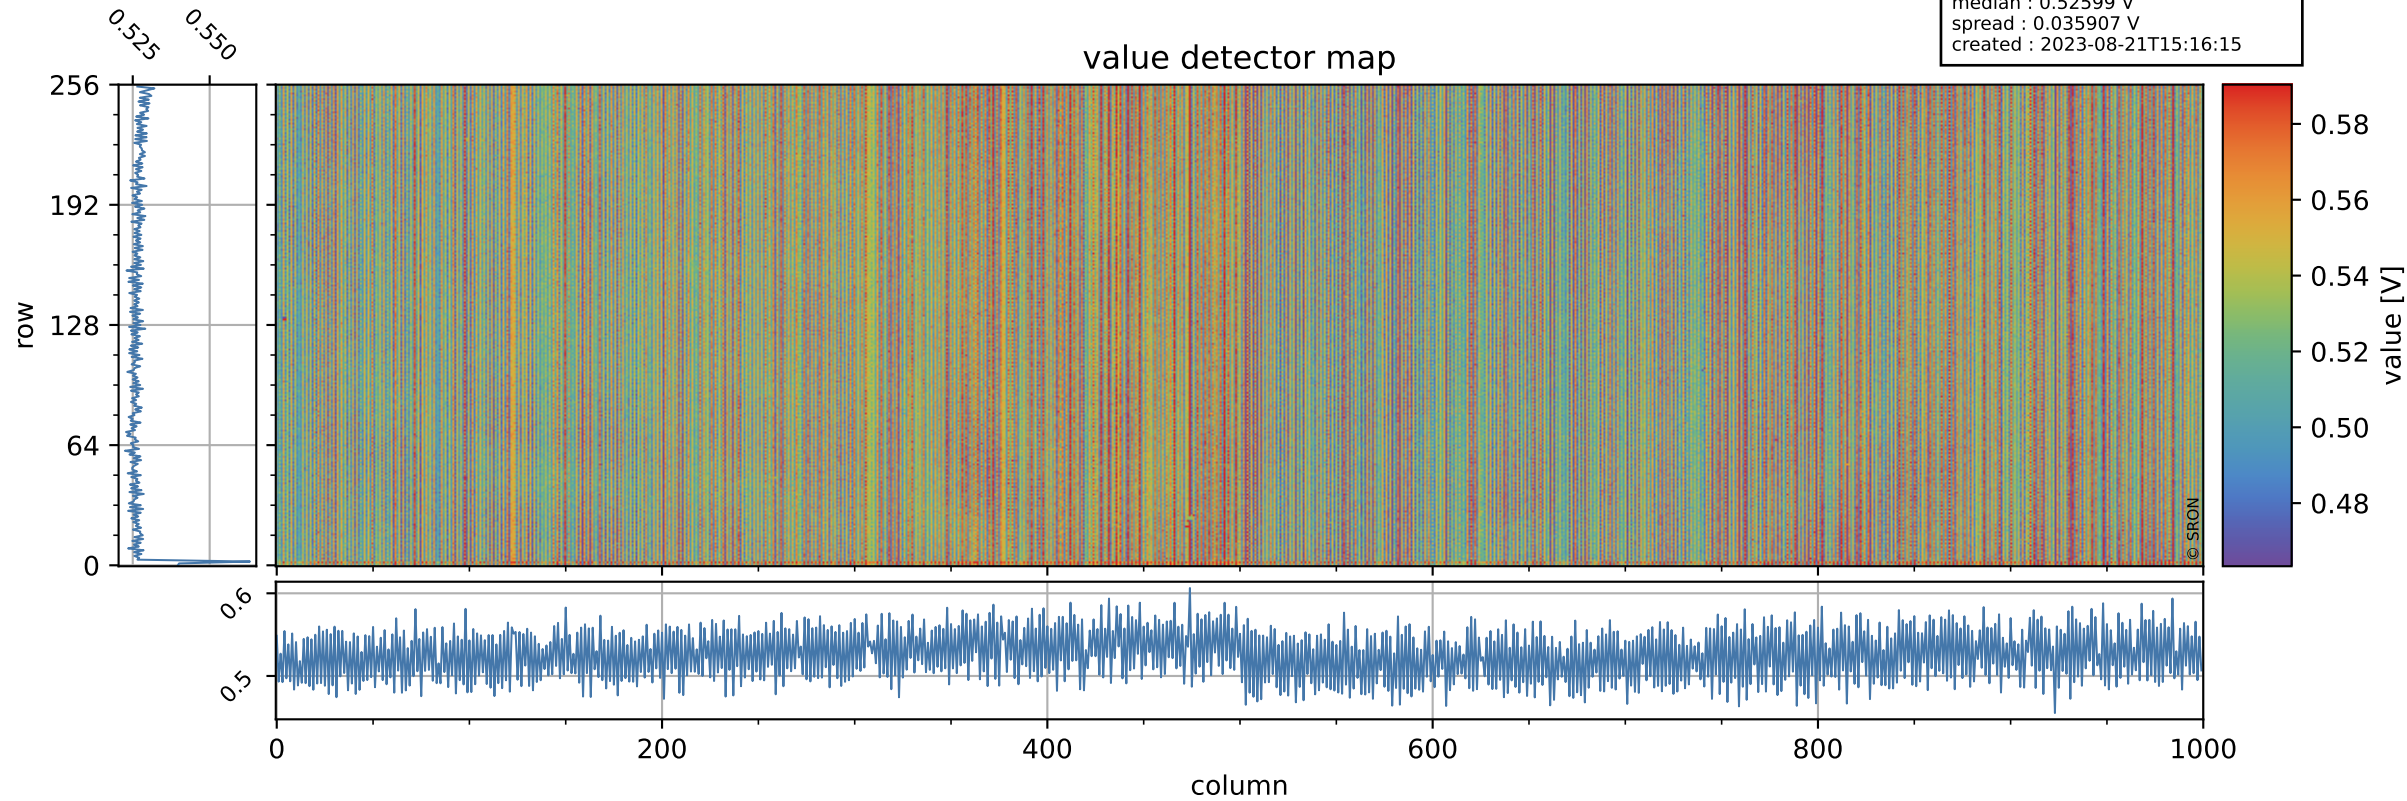

Tropomi SWIR offset (official)

orbits : 20 in [23632, 23677]
coverage : 2022-05-06 / 2022-05-09
median : 0.52599 V
spread : 0.035907 V
created : 2023-08-21T15:16:15

value detector map

Tropomi SWIR offset (official)

orbits : 20 in [23632, 23677]
coverage : 2022-05-06 / 2022-05-09
median : 30.342 μV
spread : 14.957 μV
created : 2023-08-21T15:16:16

Tropomi SWIR offset (official)

orbits : 20 in [23632, 23677]
coverage : 2022-05-06 / 2022-05-09
median : -0.018889 mV
spread : 0.40729 mV
created : 2023-08-21T15:16:16

value compared with SWIR offset CKD

Tropomi SWIR offset (official) ground-tracks of Sentinel-5P

orbits : 20 in [23632, 23677]
coverage : 2022-05-06 / 2022-05-09
created : 2023-08-21T15:16:17

Tropomi SWIR offset (official)

orbits : [2827, 23677]
coverage : 2018-04-30 / 2022-05-09
created : 2023-08-21T15:16:17

trend of detector median & temperatures