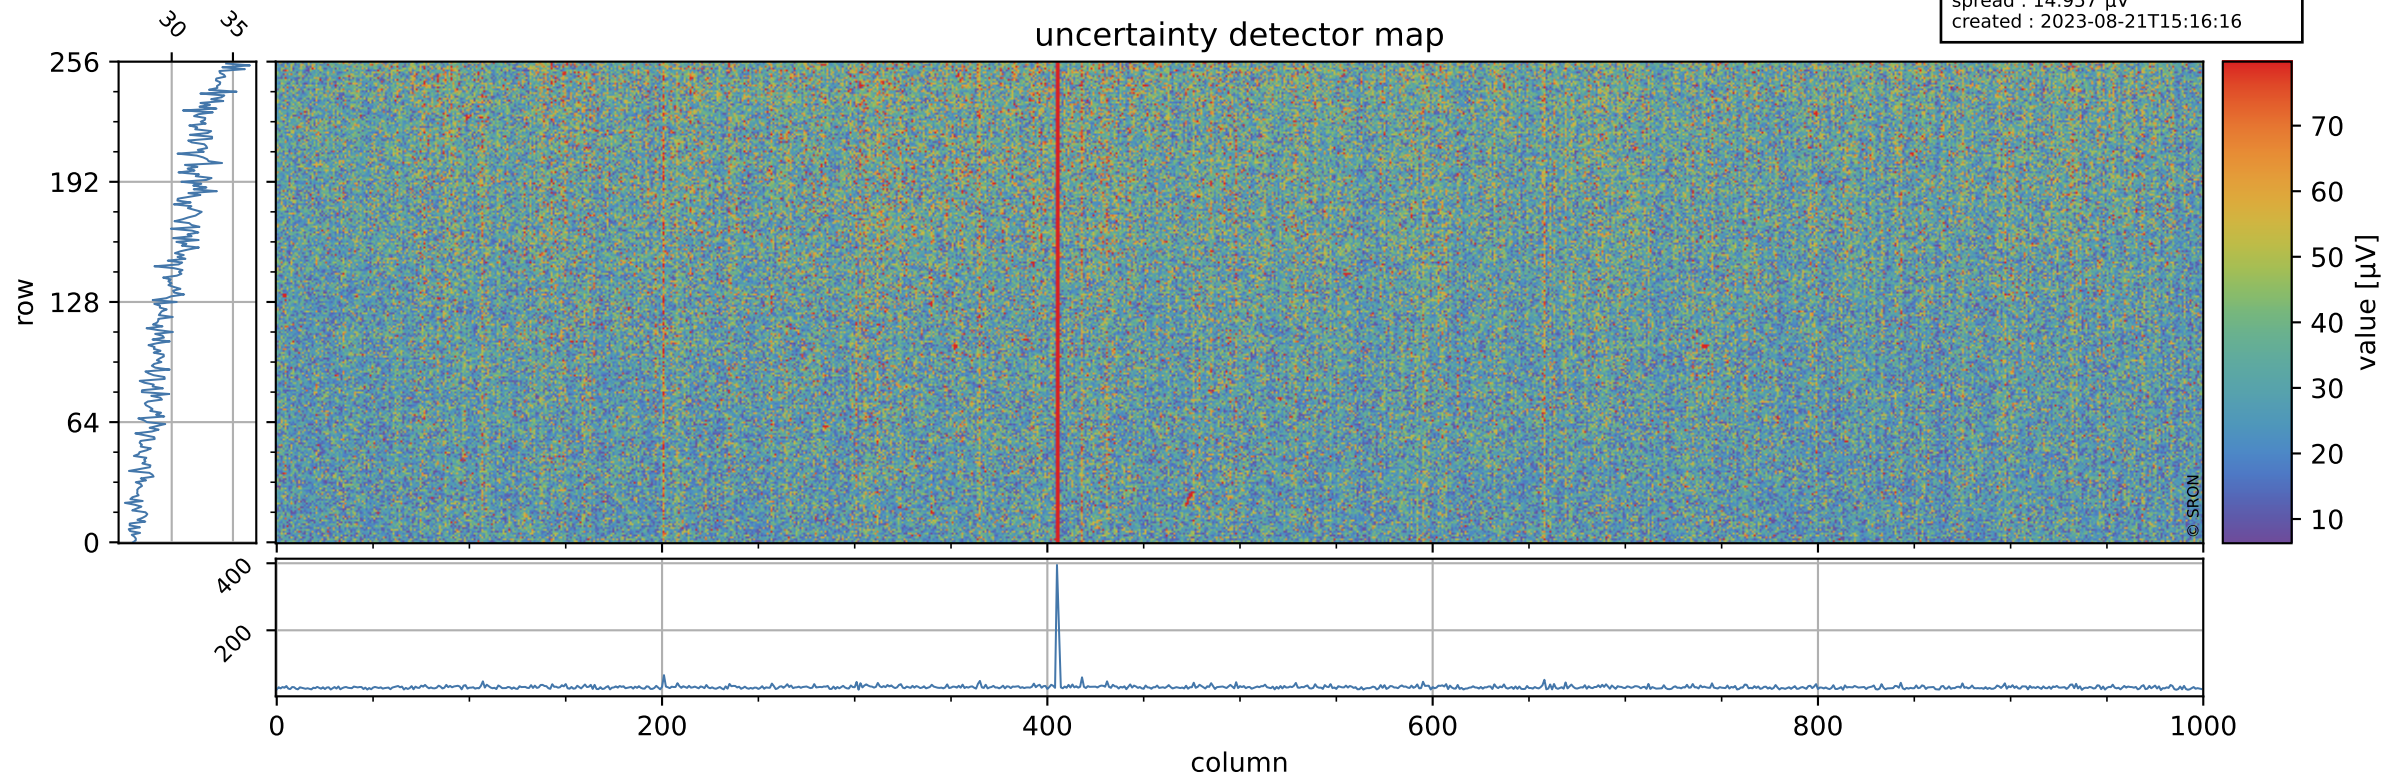

Tropomi SWIR offset (official)

orbits : 20 in [23632, 23677]
coverage : 2022-05-06 / 2022-05-09
median : 0.52599 V
spread : 0.035907 V
created : 2023-08-21T15:16:15

value detector map

Tropomi SWIR offset (official)

orbits : 20 in [23632, 23677]
coverage : 2022-05-06 / 2022-05-09
median : 30.342 μV
spread : 14.957 μV
created : 2023-08-21T15:16:16

Tropomi SWIR offset (official)

orbits : 20 in [23632, 23677]
coverage : 2022-05-06 / 2022-05-09
median : -0.018889 mV
spread : 0.40729 mV
created : 2023-08-21T15:16:16

value compared with SWIR offset CKD

Tropomi SWIR offset (official) ground-tracks of Sentinel-5P

orbits : 20 in [23632, 23677]
coverage : 2022-05-06 / 2022-05-09
created : 2023-08-21T15:16:17

Tropomi SWIR offset (official)

orbits : [2827, 23677]
coverage : 2018-04-30 / 2022-05-09
created : 2023-08-21T15:16:17

trend of detector median & temperatures