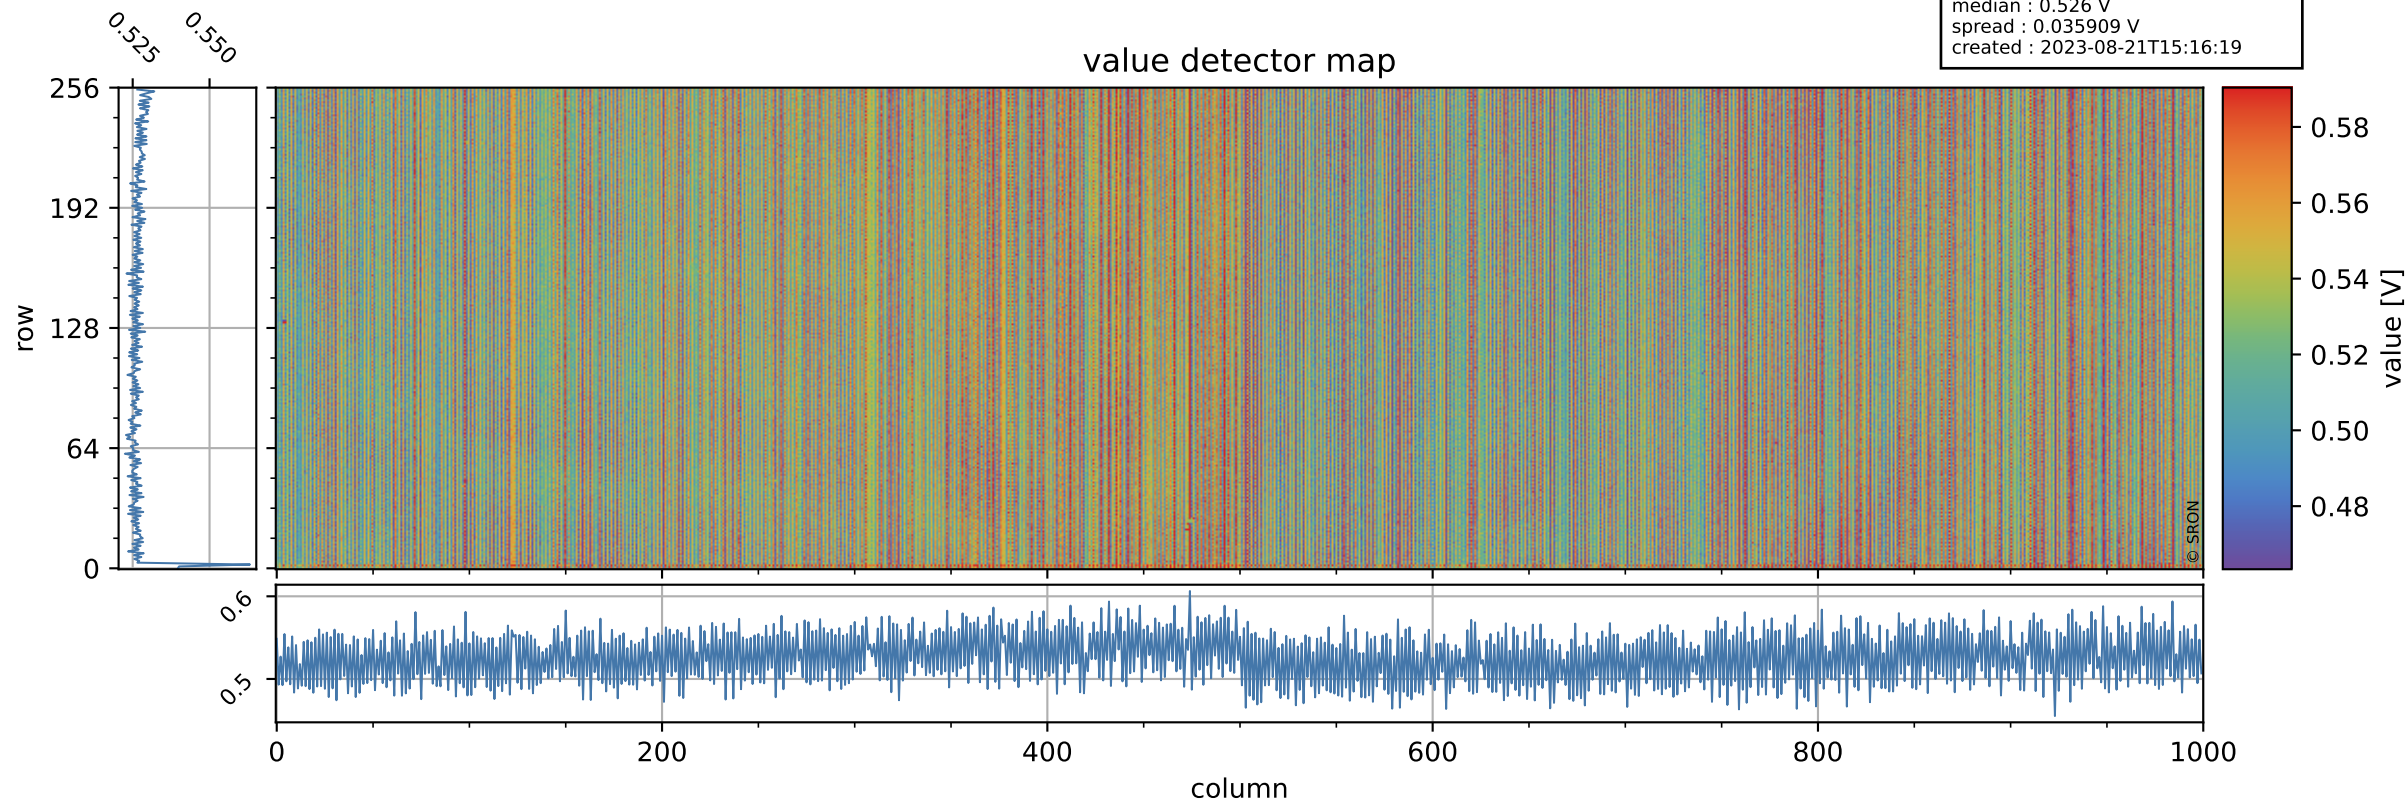

Tropomi SWIR offset (official)

orbits : 19 in [23647, 23692]
coverage : 2022-05-07 / 2022-05-10
median : 0.526 V
spread : 0.035909 V
created : 2023-08-21T15:16:19

value detector map

Tropomi SWIR offset (official)

orbits : 19 in [23647, 23692]
coverage : 2022-05-07 / 2022-05-10
median : 31.091 μV
spread : 15.398 μV
created : 2023-08-21T15:16:19

Tropomi SWIR offset (official)

orbits : 19 in [23647, 23692]
coverage : 2022-05-07 / 2022-05-10
median : -0.011087 mV
spread : 0.40927 mV
created : 2023-08-21T15:16:19

value compared with SWIR offset CKD

Tropomi SWIR offset (official) ground-tracks of Sentinel-5P

orbits : 19 in [23647, 23692]
coverage : 2022-05-07 / 2022-05-10
created : 2023-08-21T15:16:20

Tropomi SWIR offset (official)

orbits : [2827, 23692]
coverage : 2018-04-30 / 2022-05-10
created : 2023-08-21T15:16:20

trend of detector median & temperatures