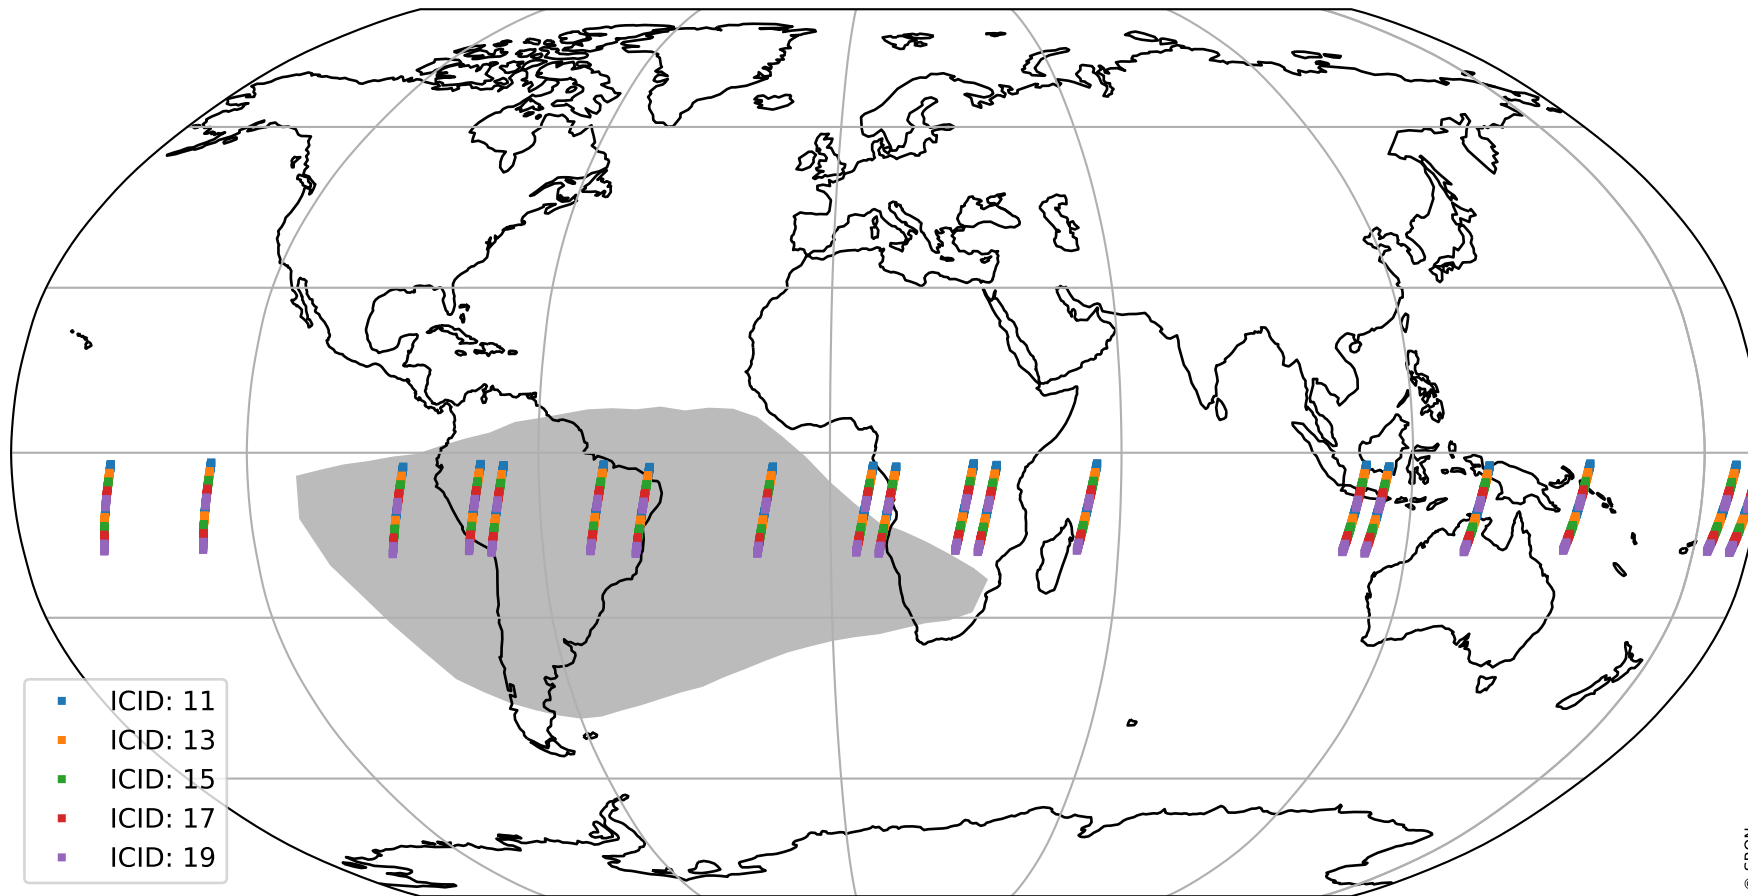

Tropomi SWIR offset (official)

orbits : 19 in [23647, 23692]
coverage : 2022-05-07 / 2022-05-10
median : 0.526 V
spread : 0.035909 V
created : 2023-08-21T15:16:19

value detector map

Tropomi SWIR offset (official)

orbits : 19 in [23647, 23692]
coverage : 2022-05-07 / 2022-05-10
median : 31.091 μV
spread : 15.398 μV
created : 2023-08-21T15:16:19

Tropomi SWIR offset (official)

orbits : 19 in [23647, 23692]
coverage : 2022-05-07 / 2022-05-10
median : -0.011087 mV
spread : 0.40927 mV
created : 2023-08-21T15:16:19

value compared with SWIR offset CKD

Tropomi SWIR offset (official) ground-tracks of Sentinel-5P

orbits : 19 in [23647, 23692]
coverage : 2022-05-07 / 2022-05-10
created : 2023-08-21T15:16:20

Tropomi SWIR offset (official)

orbits : [2827, 23692]
coverage : 2018-04-30 / 2022-05-10
created : 2023-08-21T15:16:20

trend of detector median & temperatures