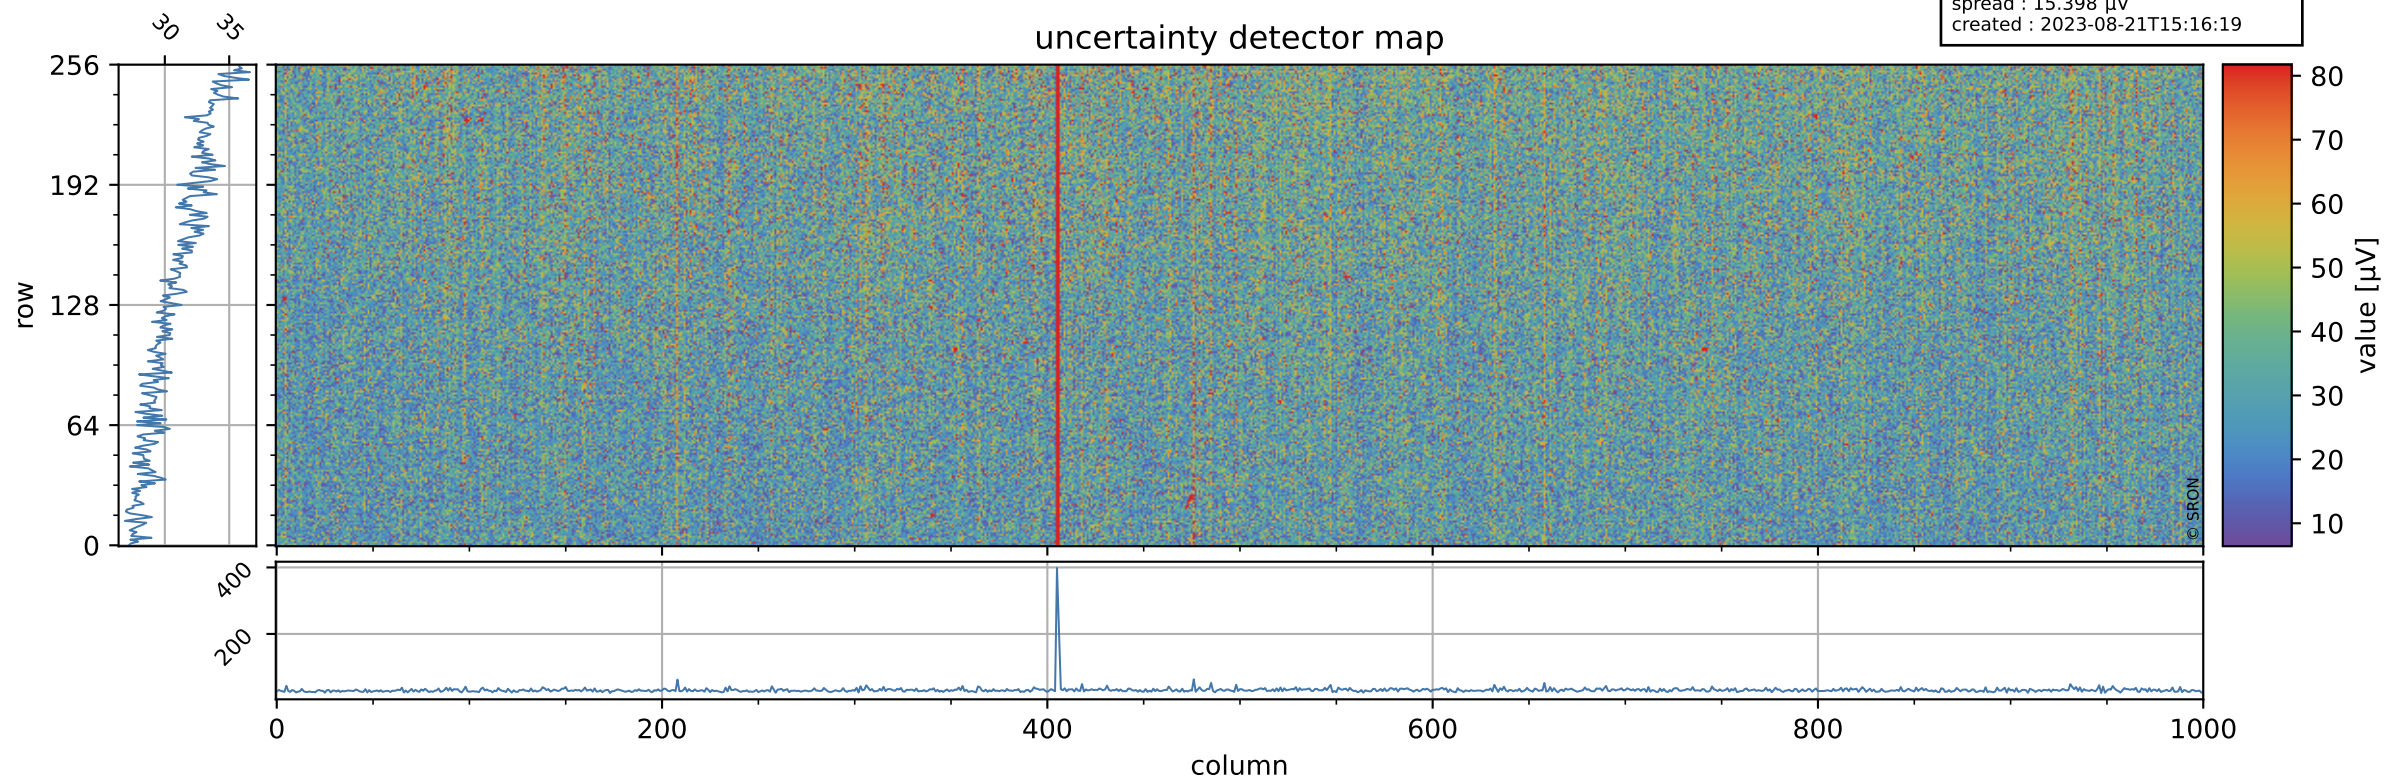

Tropomi SWIR offset (official)

orbits : 19 in [23647, 23692]
coverage : 2022-05-07 / 2022-05-10
median : 0.526 V
spread : 0.035909 V
created : 2023-08-21T15:16:19

value detector map

Tropomi SWIR offset (official)

orbits : 19 in [23647, 23692]
coverage : 2022-05-07 / 2022-05-10
median : 31.091 μV
spread : 15.398 μV
created : 2023-08-21T15:16:19

Tropomi SWIR offset (official)

orbits : 19 in [23647, 23692]
coverage : 2022-05-07 / 2022-05-10
median : -0.011087 mV
spread : 0.40927 mV
created : 2023-08-21T15:16:19

value compared with SWIR offset CKD

Tropomi SWIR offset (official) ground-tracks of Sentinel-5P

orbits : 19 in [23647, 23692]
coverage : 2022-05-07 / 2022-05-10
created : 2023-08-21T15:16:20

Tropomi SWIR offset (official)

orbits : [2827, 23692]
coverage : 2018-04-30 / 2022-05-10
created : 2023-08-21T15:16:20

trend of detector median & temperatures