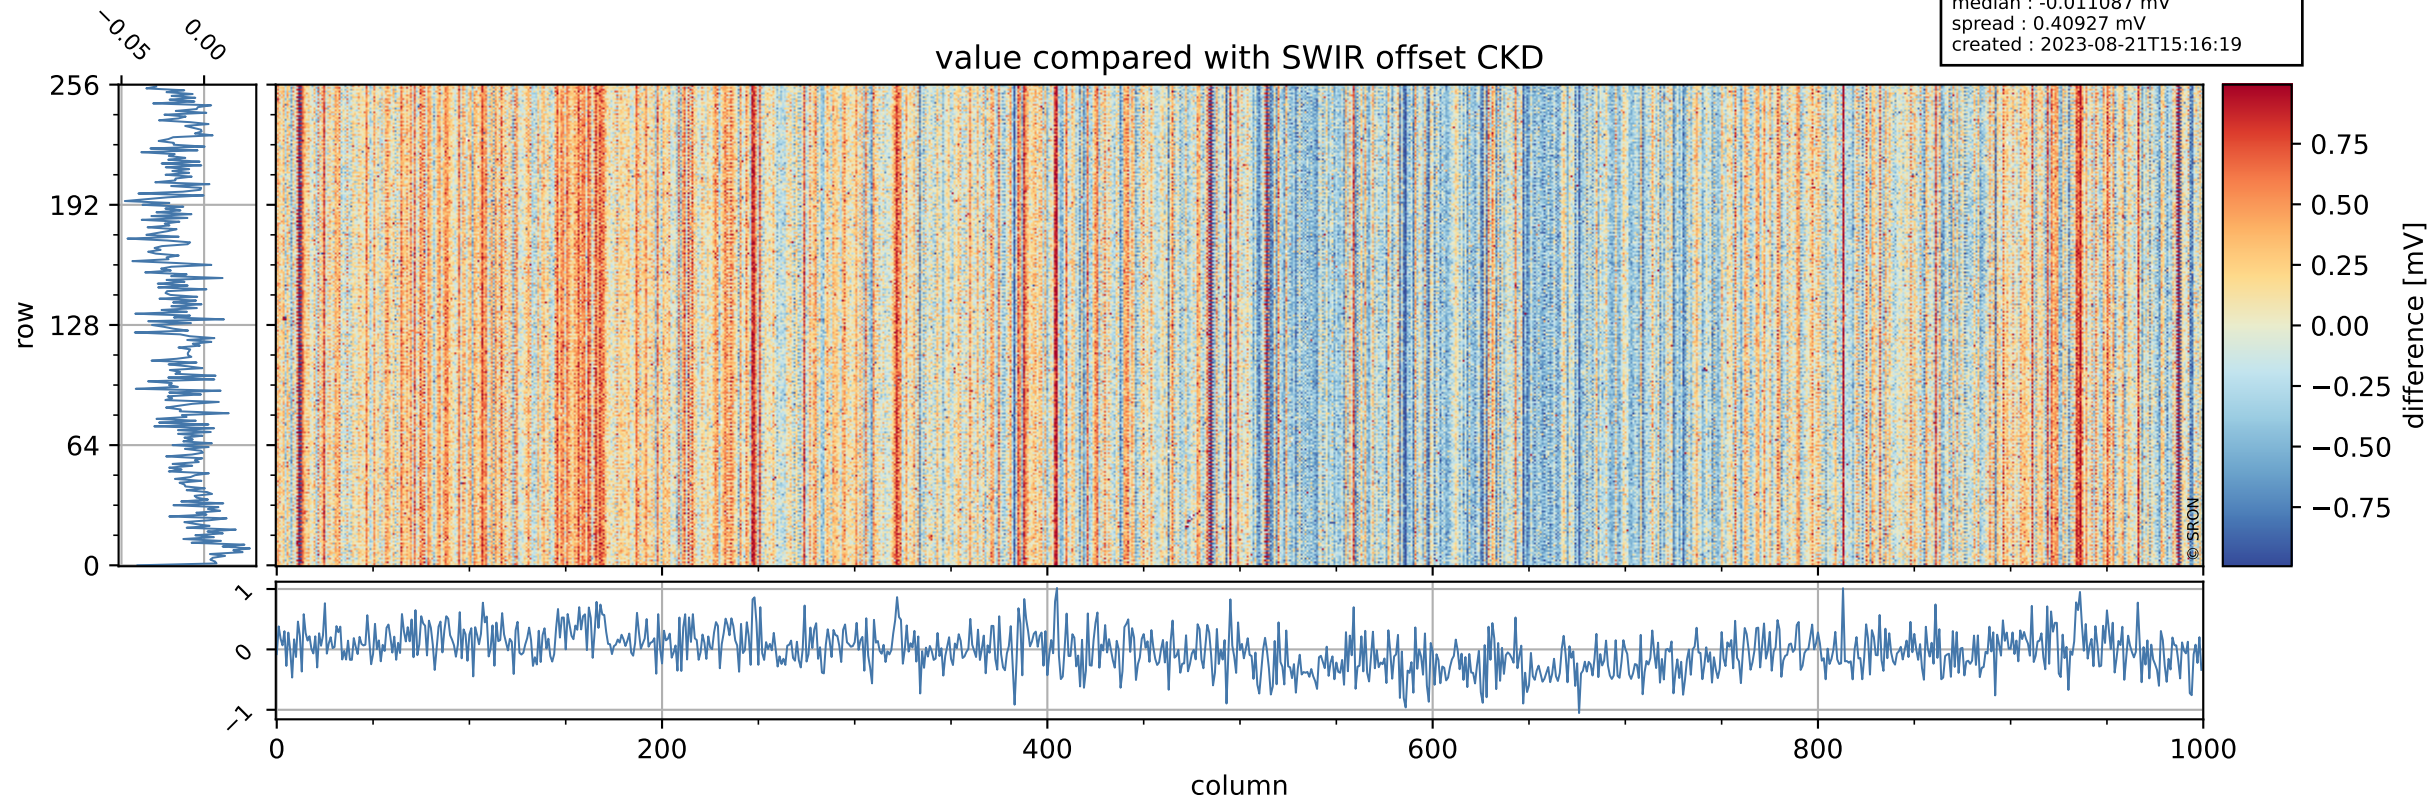

Tropomi SWIR offset (official)

orbits : 19 in [23647, 23692]
coverage : 2022-05-07 / 2022-05-10
median : 0.526 V
spread : 0.035909 V
created : 2023-08-21T15:16:19

value detector map

Tropomi SWIR offset (official)

orbits : 19 in [23647, 23692]
coverage : 2022-05-07 / 2022-05-10
median : 31.091 μV
spread : 15.398 μV
created : 2023-08-21T15:16:19

Tropomi SWIR offset (official)

orbits : 19 in [23647, 23692]
coverage : 2022-05-07 / 2022-05-10
median : -0.011087 mV
spread : 0.40927 mV
created : 2023-08-21T15:16:19

value compared with SWIR offset CKD

Tropomi SWIR offset (official) ground-tracks of Sentinel-5P

orbits : 19 in [23647, 23692]
coverage : 2022-05-07 / 2022-05-10
created : 2023-08-21T15:16:20

Tropomi SWIR offset (official)

orbits : [2827, 23692]
coverage : 2018-04-30 / 2022-05-10
created : 2023-08-21T15:16:20

trend of detector median & temperatures