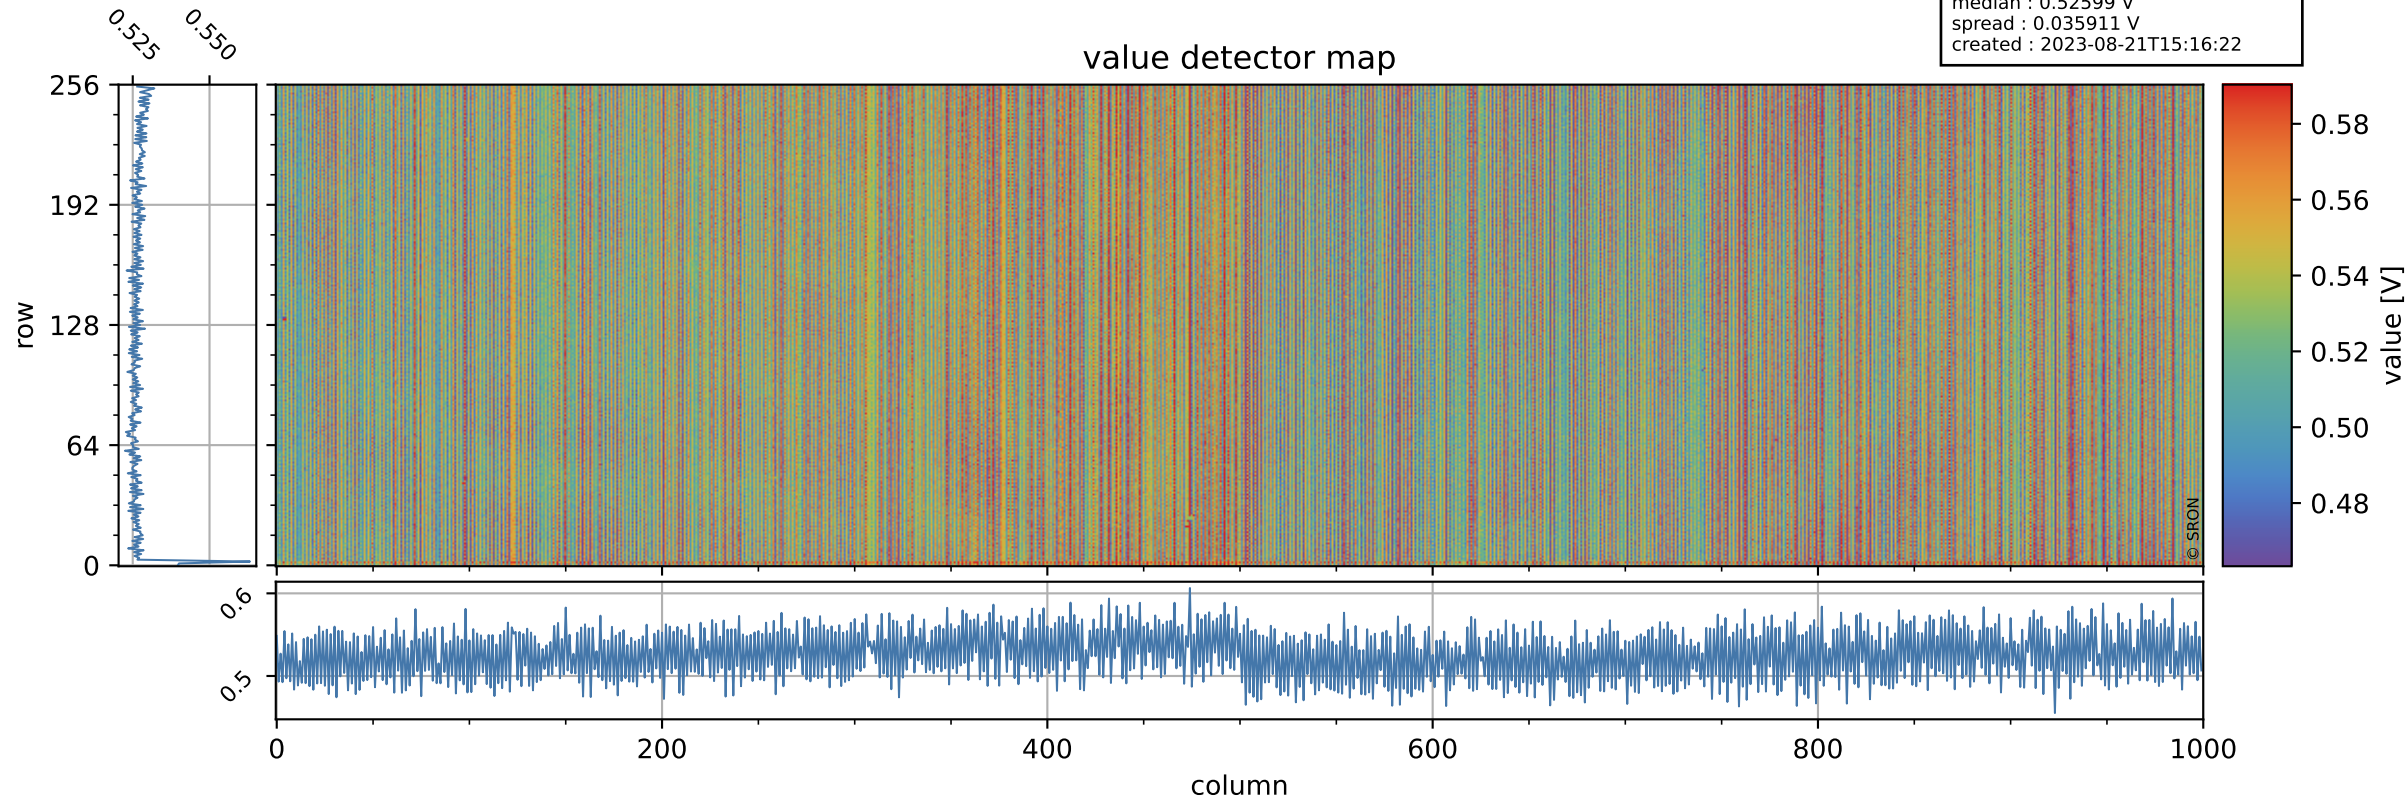

# Tropomi SWIR offset (official)

orbits : 20 in [23662, 23707]  
coverage : 2022-05-08 / 2022-05-11  
median : 0.52599 V  
spread : 0.035911 V  
created : 2023-08-21T15:16:22

## value detector map

# Tropomi SWIR offset (official)

orbits : 20 in [23662, 23707]  
coverage : 2022-05-08 / 2022-05-11  
median : 30.892  $\mu\text{V}$   
spread : 15.37  $\mu\text{V}$   
created : 2023-08-21T15:16:22

# Tropomi SWIR offset (official) ground-tracks of Sentinel-5P

orbits : 20 in [23662, 23707]  
coverage : 2022-05-08 / 2022-05-11  
created : 2023-08-21T15:16:23