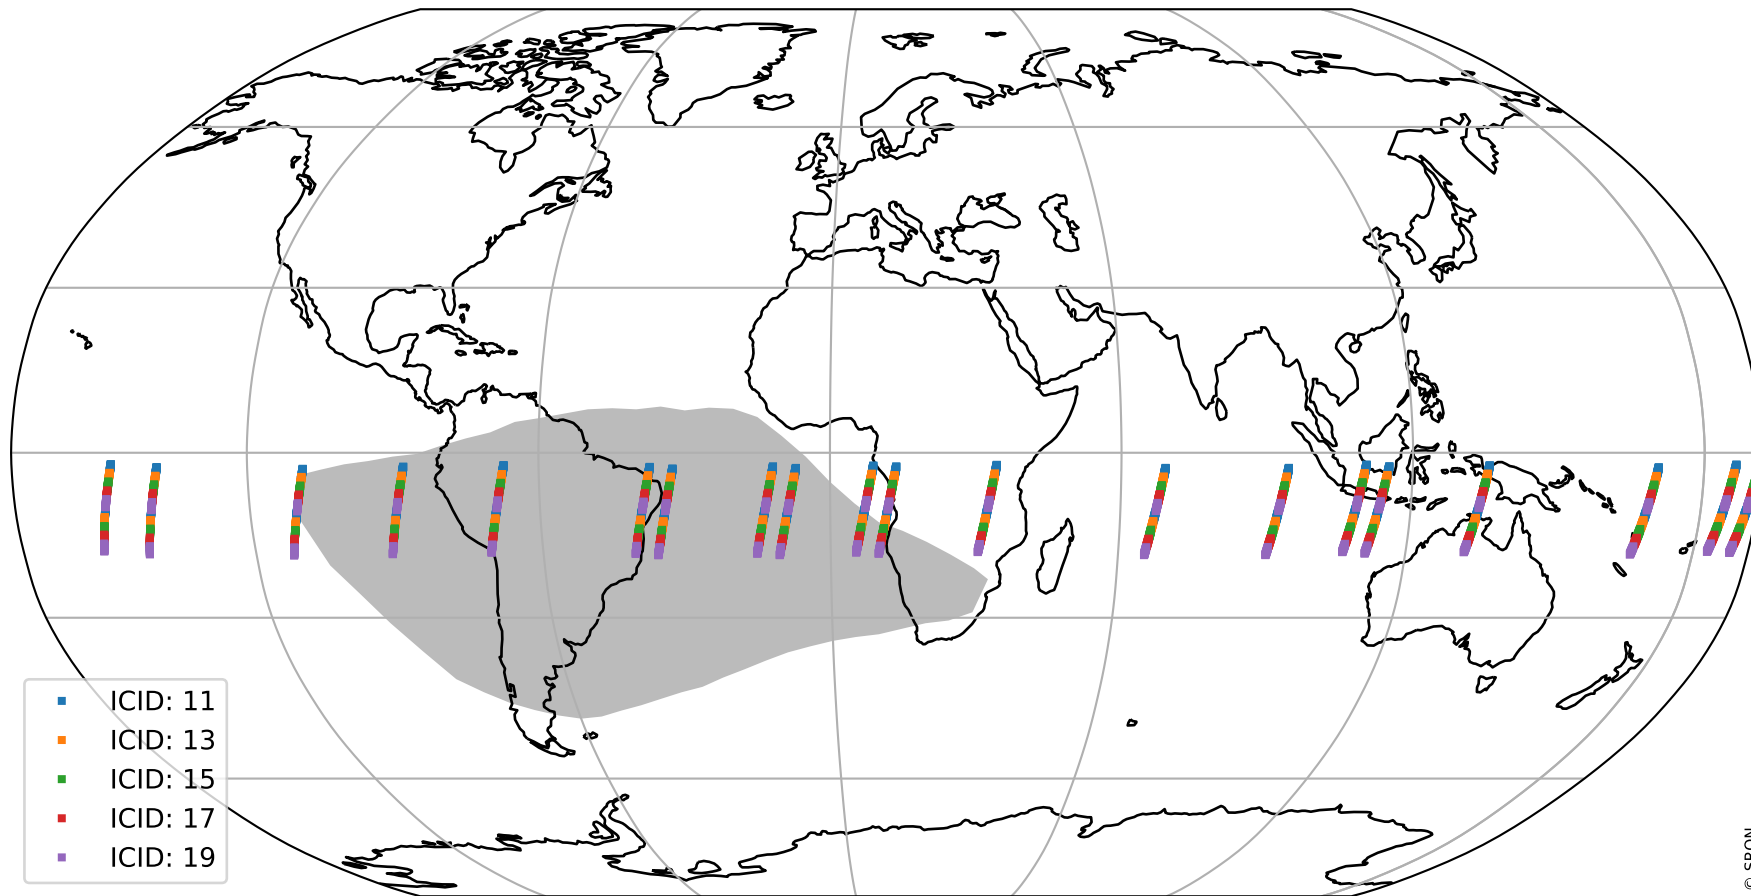

# Tropomi SWIR offset (official)

orbits : 20 in [23662, 23707]  
coverage : 2022-05-08 / 2022-05-11  
median : 30.892  $\mu\text{V}$   
spread : 15.37  $\mu\text{V}$   
created : 2023-08-21T15:16:22

# Tropomi SWIR offset (official)

orbits : 20 in [23662, 23707]  
coverage : 2022-05-08 / 2022-05-11  
median : -0.01767 mV  
spread : 0.41352 mV  
created : 2023-08-21T15:16:23

value compared with SWIR offset CKD

# Tropomi SWIR offset (official) ground-tracks of Sentinel-5P

orbits : 20 in [23662, 23707]  
coverage : 2022-05-08 / 2022-05-11  
created : 2023-08-21T15:16:23

# Tropomi SWIR offset (official)

orbits : [2827, 23707]  
coverage : 2018-04-30 / 2022-05-11  
created : 2023-08-21T15:16:24