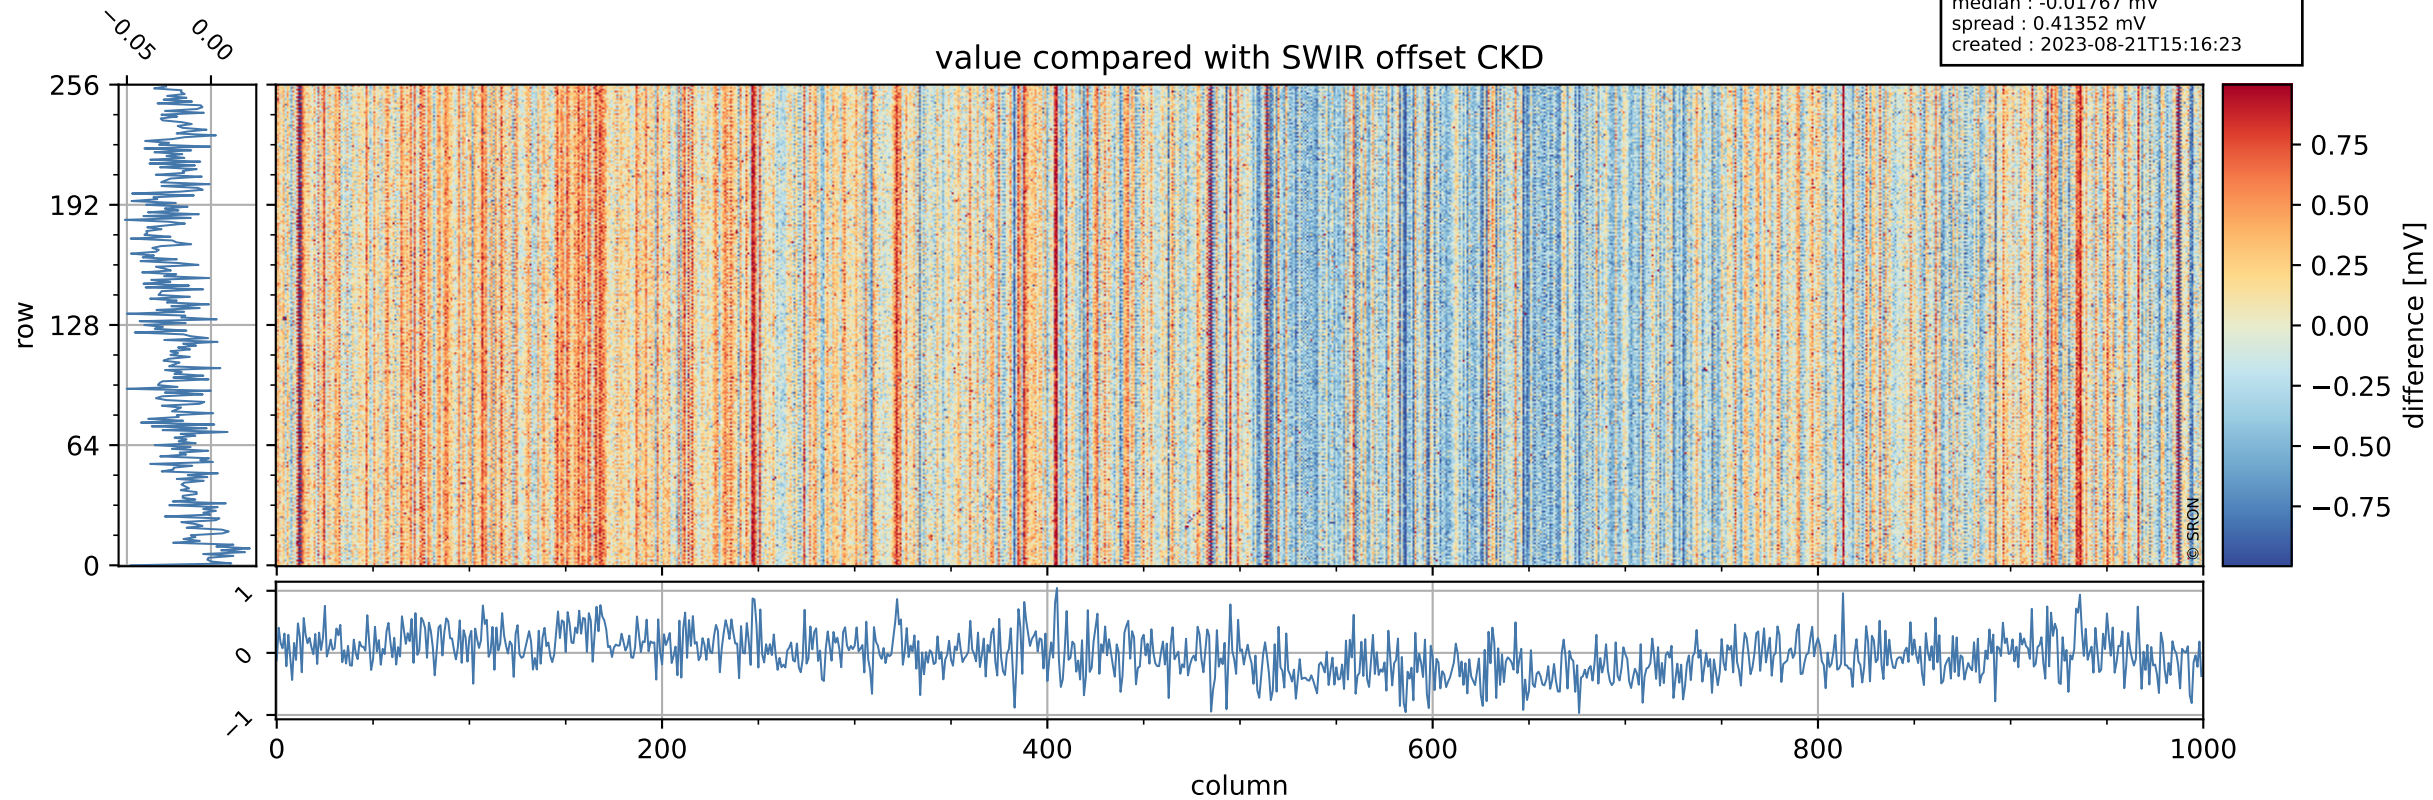

## value detector map

# Tropomi SWIR offset (official)

orbits : 20 in [23662, 23707]  
coverage : 2022-05-08 / 2022-05-11  
median : 30.892  $\mu\text{V}$   
spread : 15.37  $\mu\text{V}$   
created : 2023-08-21T15:16:22

# Tropomi SWIR offset (official)

orbits : 20 in [23662, 23707]  
coverage : 2022-05-08 / 2022-05-11  
median : -0.01767 mV  
spread : 0.41352 mV  
created : 2023-08-21T15:16:23

value compared with SWIR offset CKD

# Tropomi SWIR offset (official) ground-tracks of Sentinel-5P

orbits : 20 in [23662, 23707]  
coverage : 2022-05-08 / 2022-05-11  
created : 2023-08-21T15:16:23