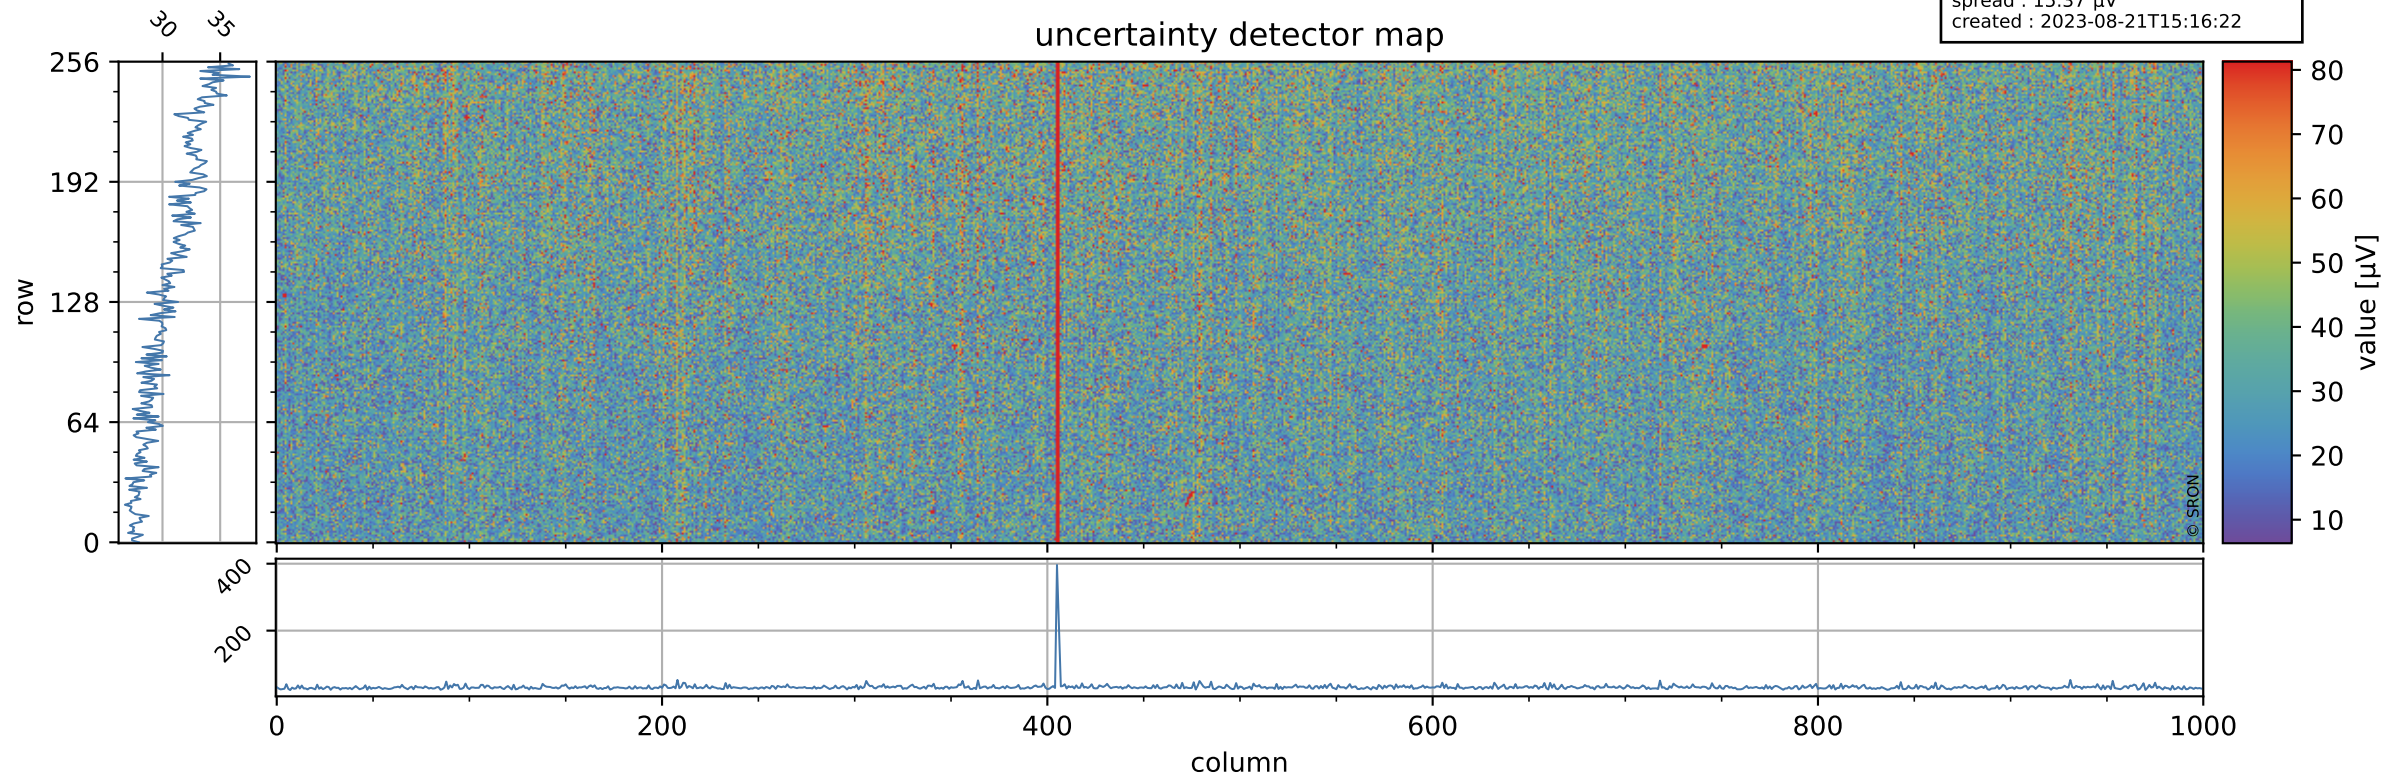

# Tropomi SWIR offset (official)

orbits : 20 in [23662, 23707]  
coverage : 2022-05-08 / 2022-05-11  
median : 0.52599 V  
spread : 0.035911 V  
created : 2023-08-21T15:16:22

## value detector map

# Tropomi SWIR offset (official)

orbits : 20 in [23662, 23707]  
coverage : 2022-05-08 / 2022-05-11  
median : 30.892  $\mu\text{V}$   
spread : 15.37  $\mu\text{V}$   
created : 2023-08-21T15:16:22

# Tropomi SWIR offset (official) ground-tracks of Sentinel-5P

orbits : 20 in [23662, 23707]  
coverage : 2022-05-08 / 2022-05-11  
created : 2023-08-21T15:16:23