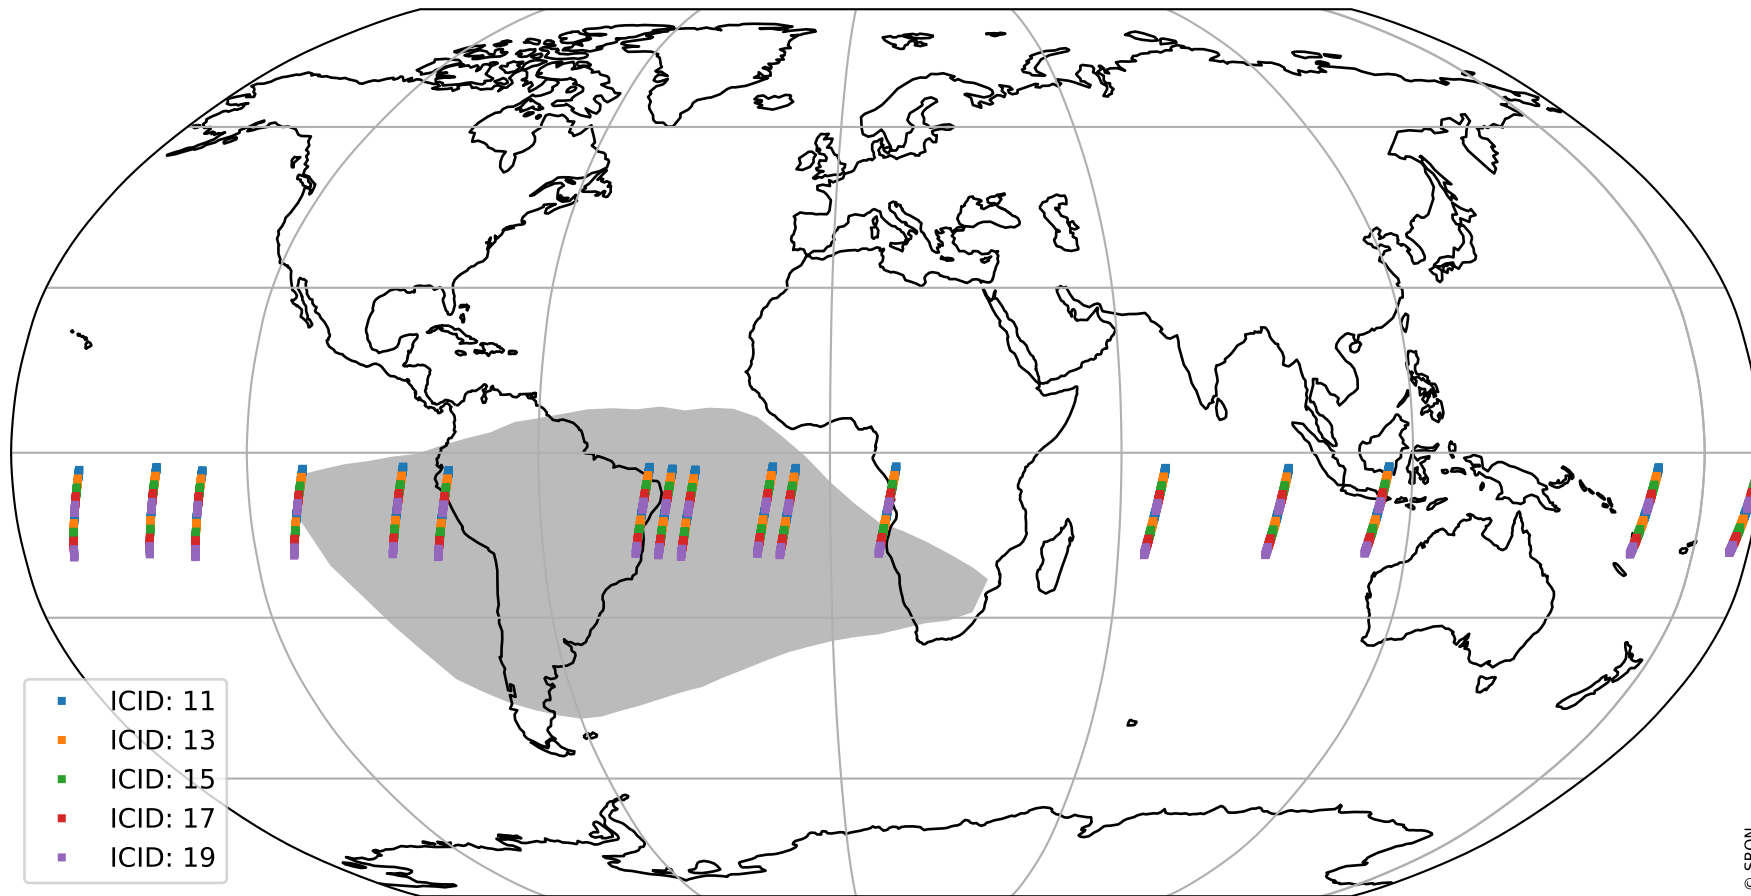

Tropomi SWIR offset (official)

orbits : 17 in [23677, 23722]
coverage : 2022-05-09 / 2022-05-12
median : 0.52598 V
spread : 0.035913 V
created : 2023-08-21T15:16:25

value detector map

Tropomi SWIR offset (official)

orbits : 17 in [23677, 23722]
coverage : 2022-05-09 / 2022-05-12
median : 33.485 μV
spread : 16.482 μV
created : 2023-08-21T15:16:26

Tropomi SWIR offset (official)

orbits : 17 in [23677, 23722]
coverage : 2022-05-09 / 2022-05-12
median : -0.028653 mV
spread : 0.41513 mV
created : 2023-08-21T15:16:26

value compared with SWIR offset CKD

Tropomi SWIR offset (official) ground-tracks of Sentinel-5P

orbits : 17 in [23677, 23722]
coverage : 2022-05-09 / 2022-05-12
created : 2023-08-21T15:16:26

Tropomi SWIR offset (official)

orbits : [2827, 23722]
coverage : 2018-04-30 / 2022-05-12
created : 2023-08-21T15:16:27

trend of detector median & temperatures