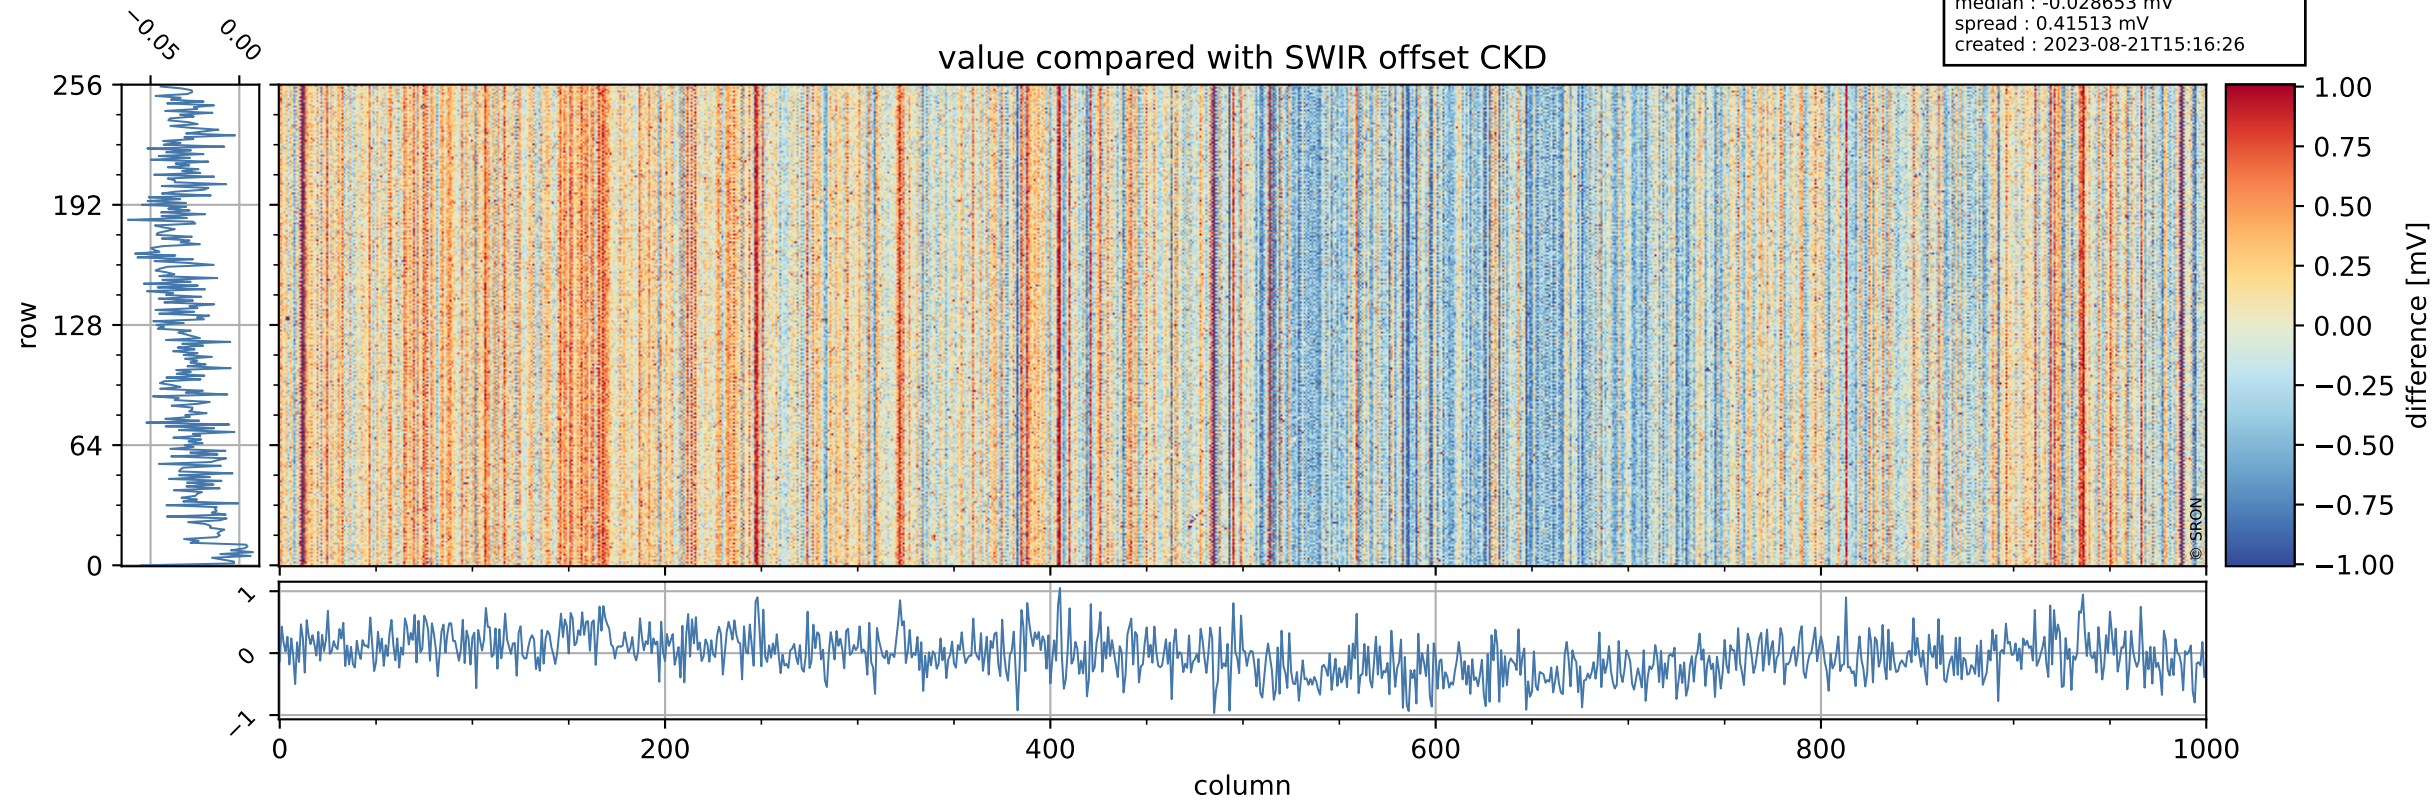

Tropomi SWIR offset (official)

orbits : 17 in [23677, 23722]
coverage : 2022-05-09 / 2022-05-12
median : 0.52598 V
spread : 0.035913 V
created : 2023-08-21T15:16:25

value detector map

Tropomi SWIR offset (official)

orbits : 17 in [23677, 23722]
coverage : 2022-05-09 / 2022-05-12
median : 33.485 μV
spread : 16.482 μV
created : 2023-08-21T15:16:26

Tropomi SWIR offset (official)

orbits : 17 in [23677, 23722]
coverage : 2022-05-09 / 2022-05-12
median : -0.028653 mV
spread : 0.41513 mV
created : 2023-08-21T15:16:26

value compared with SWIR offset CKD

Tropomi SWIR offset (official) ground-tracks of Sentinel-5P

orbits : 17 in [23677, 23722]
coverage : 2022-05-09 / 2022-05-12
created : 2023-08-21T15:16:26

Tropomi SWIR offset (official)

orbits : [2827, 23722]
coverage : 2018-04-30 / 2022-05-12
created : 2023-08-21T15:16:27

trend of detector median & temperatures