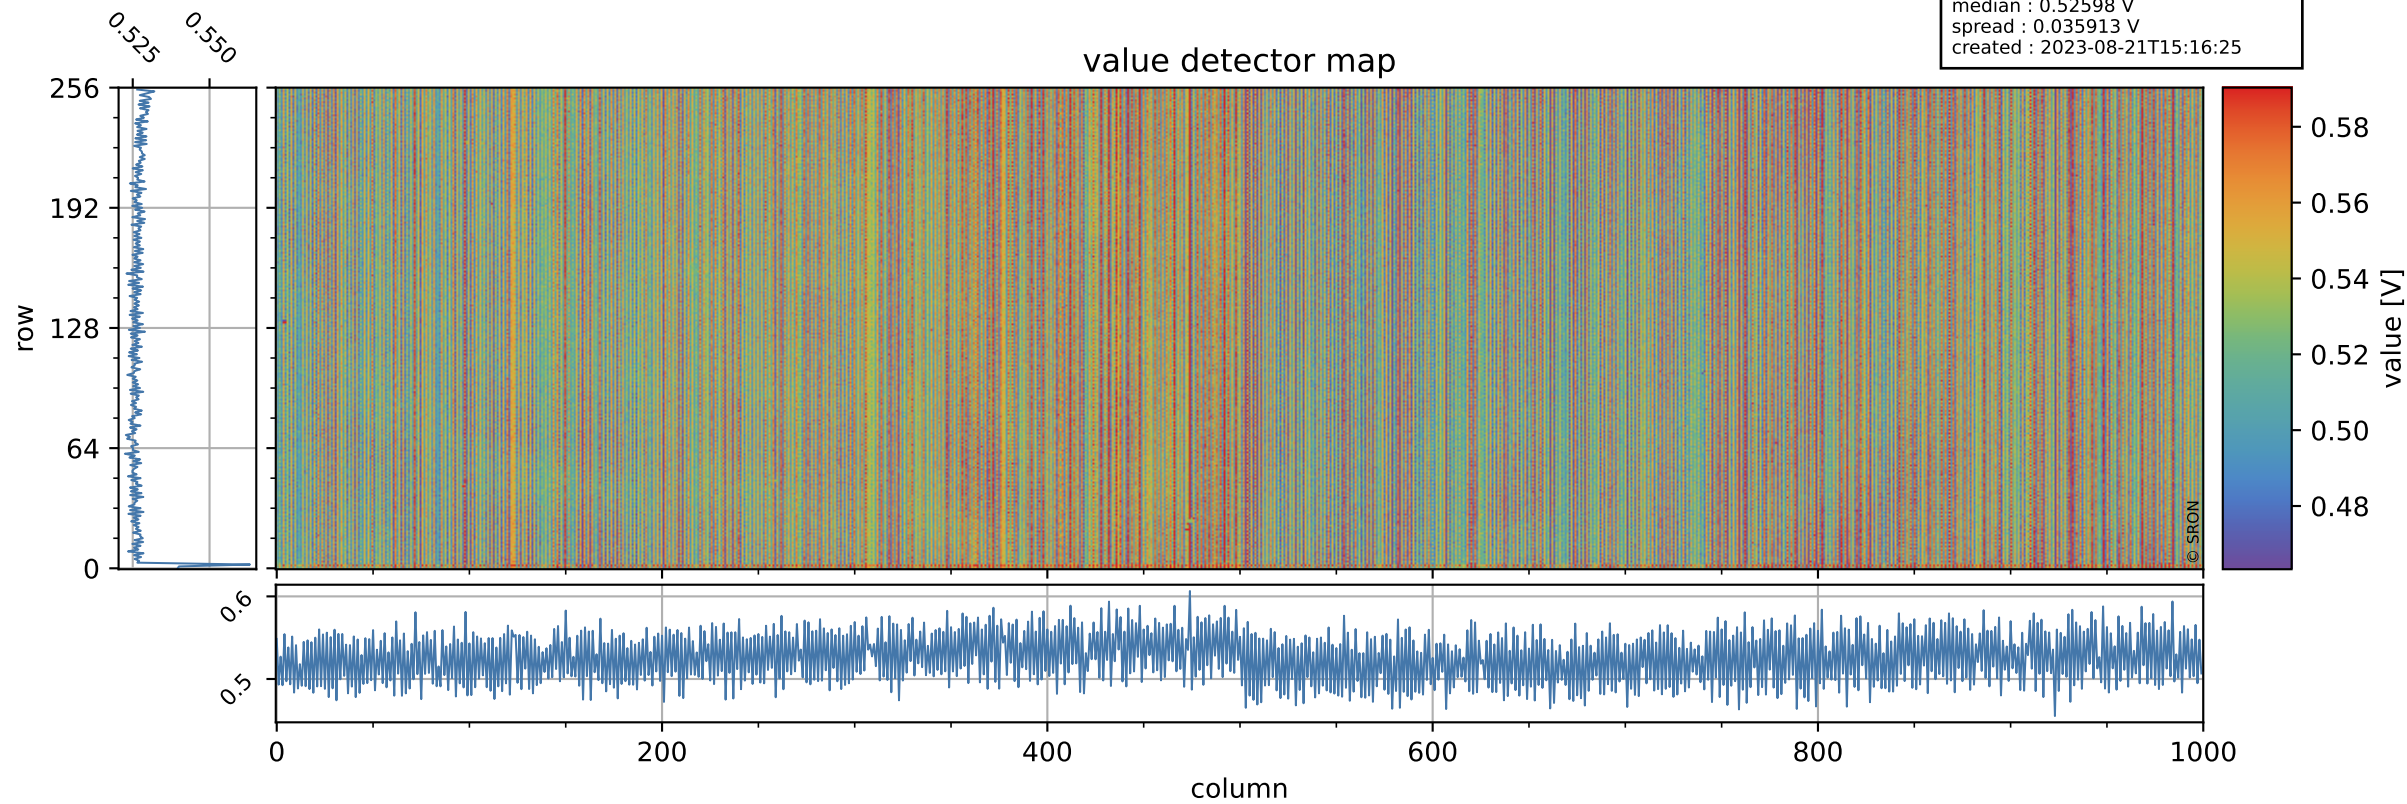

Tropomi SWIR offset (official)

orbits : 17 in [23677, 23722]
coverage : 2022-05-09 / 2022-05-12
median : 0.52598 V
spread : 0.035913 V
created : 2023-08-21T15:16:25

value detector map

Tropomi SWIR offset (official)

orbits : 17 in [23677, 23722]
coverage : 2022-05-09 / 2022-05-12
median : 33.485 μV
spread : 16.482 μV
created : 2023-08-21T15:16:26

Tropomi SWIR offset (official)

orbits : 17 in [23677, 23722]
coverage : 2022-05-09 / 2022-05-12
median : -0.028653 mV
spread : 0.41513 mV
created : 2023-08-21T15:16:26

value compared with SWIR offset CKD

Tropomi SWIR offset (official) ground-tracks of Sentinel-5P

orbits : 17 in [23677, 23722]
coverage : 2022-05-09 / 2022-05-12
created : 2023-08-21T15:16:26

Tropomi SWIR offset (official)

orbits : [2827, 23722]
coverage : 2018-04-30 / 2022-05-12
created : 2023-08-21T15:16:27

trend of detector median & temperatures