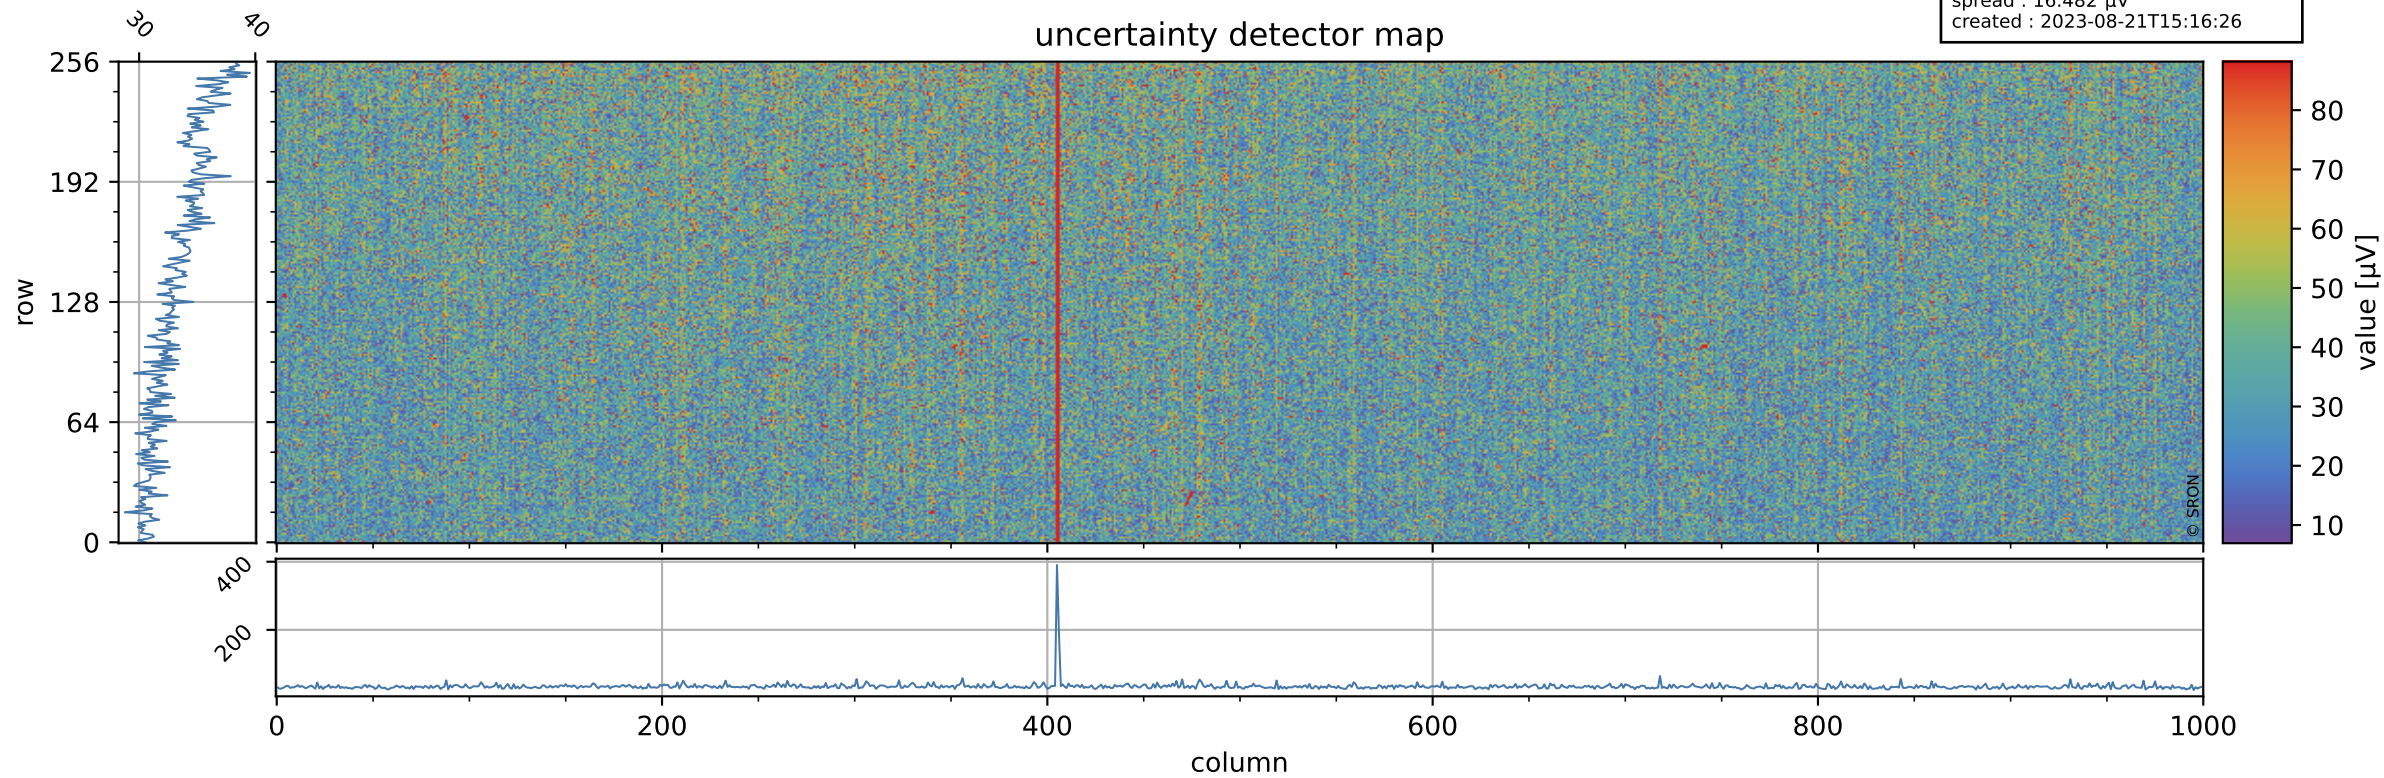

Tropomi SWIR offset (official)

orbits : 17 in [23677, 23722]
coverage : 2022-05-09 / 2022-05-12
median : 0.52598 V
spread : 0.035913 V
created : 2023-08-21T15:16:25

value detector map

Tropomi SWIR offset (official)

orbits : 17 in [23677, 23722]
coverage : 2022-05-09 / 2022-05-12
median : 33.485 μV
spread : 16.482 μV
created : 2023-08-21T15:16:26

Tropomi SWIR offset (official)

orbits : 17 in [23677, 23722]
coverage : 2022-05-09 / 2022-05-12
median : -0.028653 mV
spread : 0.41513 mV
created : 2023-08-21T15:16:26

value compared with SWIR offset CKD

Tropomi SWIR offset (official) ground-tracks of Sentinel-5P

orbits : 17 in [23677, 23722]
coverage : 2022-05-09 / 2022-05-12
created : 2023-08-21T15:16:26

Tropomi SWIR offset (official)

orbits : [2827, 23722]
coverage : 2018-04-30 / 2022-05-12
created : 2023-08-21T15:16:27

trend of detector median & temperatures