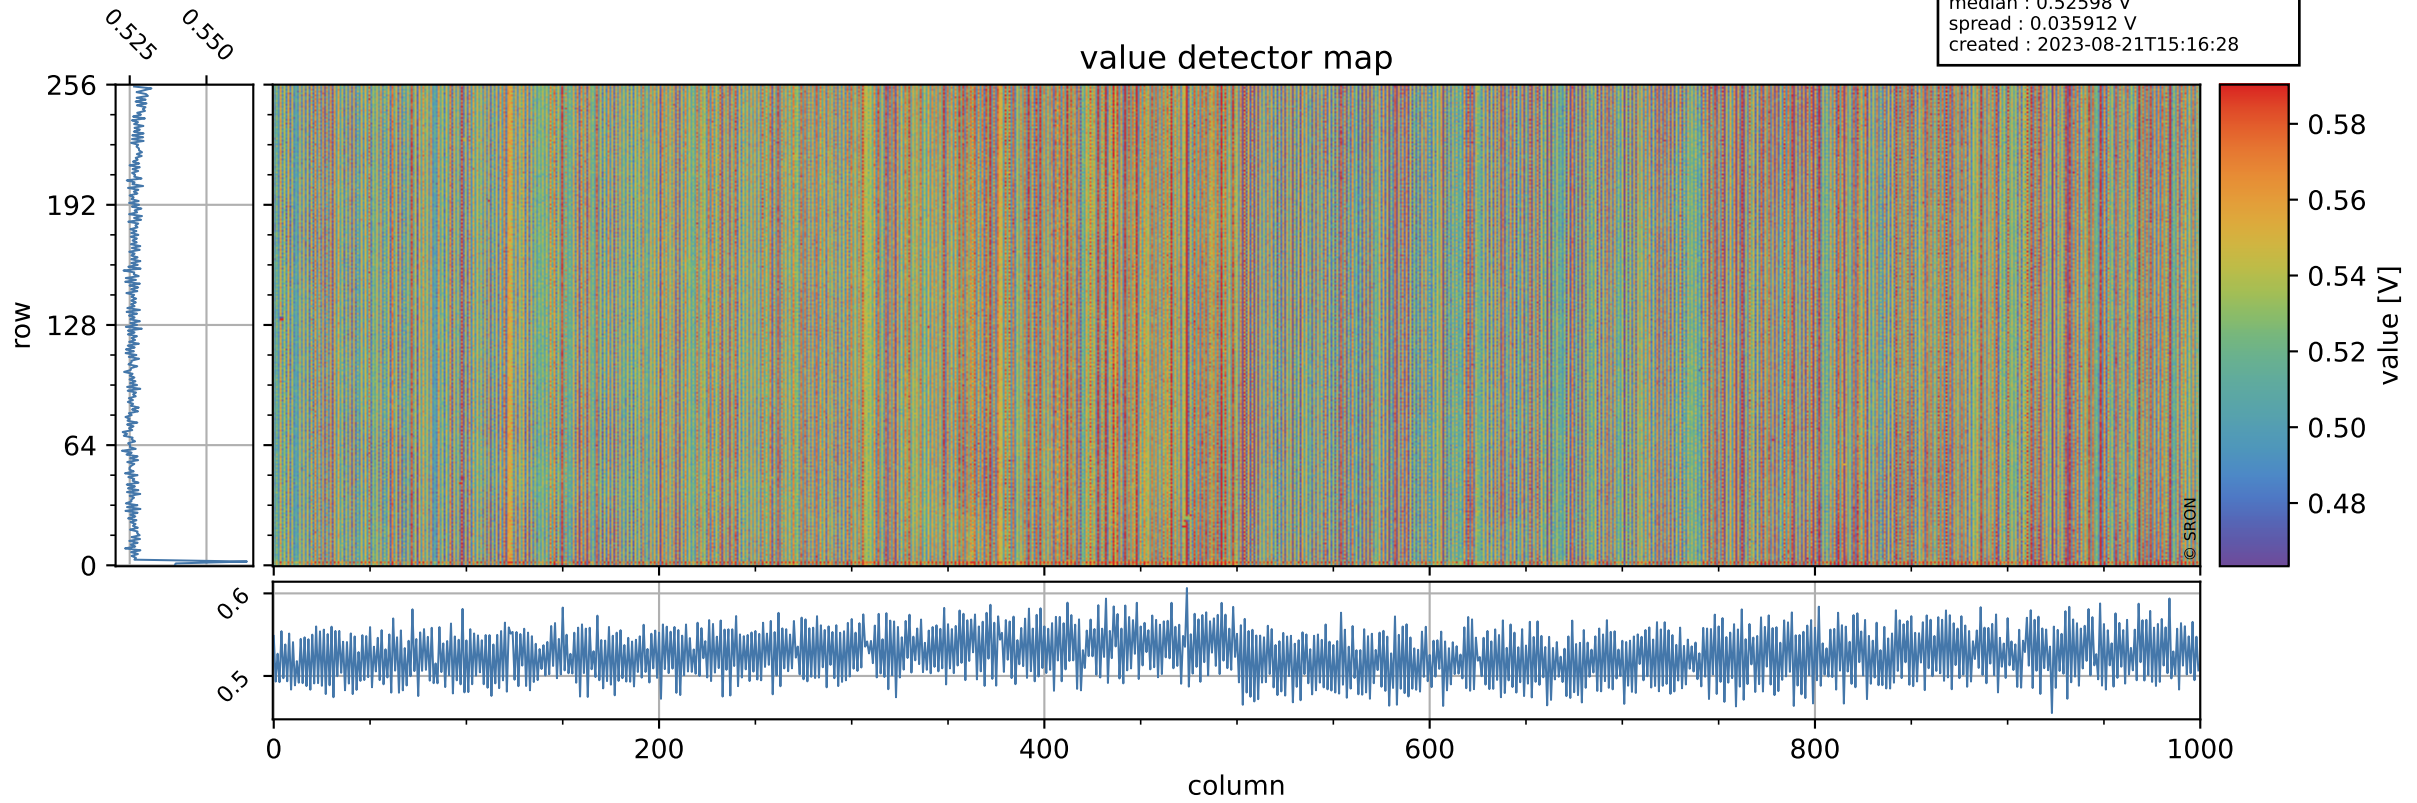

Tropomi SWIR offset (official)

orbits : 17 in [23692, 23737]
coverage : 2022-05-10 / 2022-05-13
median : 0.52598 V
spread : 0.035912 V
created : 2023-08-21T15:16:28

value detector map

Tropomi SWIR offset (official)

orbits : 17 in [23692, 23737]
coverage : 2022-05-10 / 2022-05-13
median : 32.175 μV
spread : 15.985 μV
created : 2023-08-21T15:16:29

Tropomi SWIR offset (official)

orbits : 17 in [23692, 23737]
coverage : 2022-05-10 / 2022-05-13
median : -0.03039 mV
spread : 0.41276 mV
created : 2023-08-21T15:16:29

value compared with SWIR offset CKD

Tropomi SWIR offset (official) ground-tracks of Sentinel-5P

orbits : 17 in [23692, 23737]
coverage : 2022-05-10 / 2022-05-13
created : 2023-08-21T15:16:30

Tropomi SWIR offset (official)

orbits : [2827, 23737]
coverage : 2018-04-30 / 2022-05-13
created : 2023-08-21T15:16:30

trend of detector median & temperatures