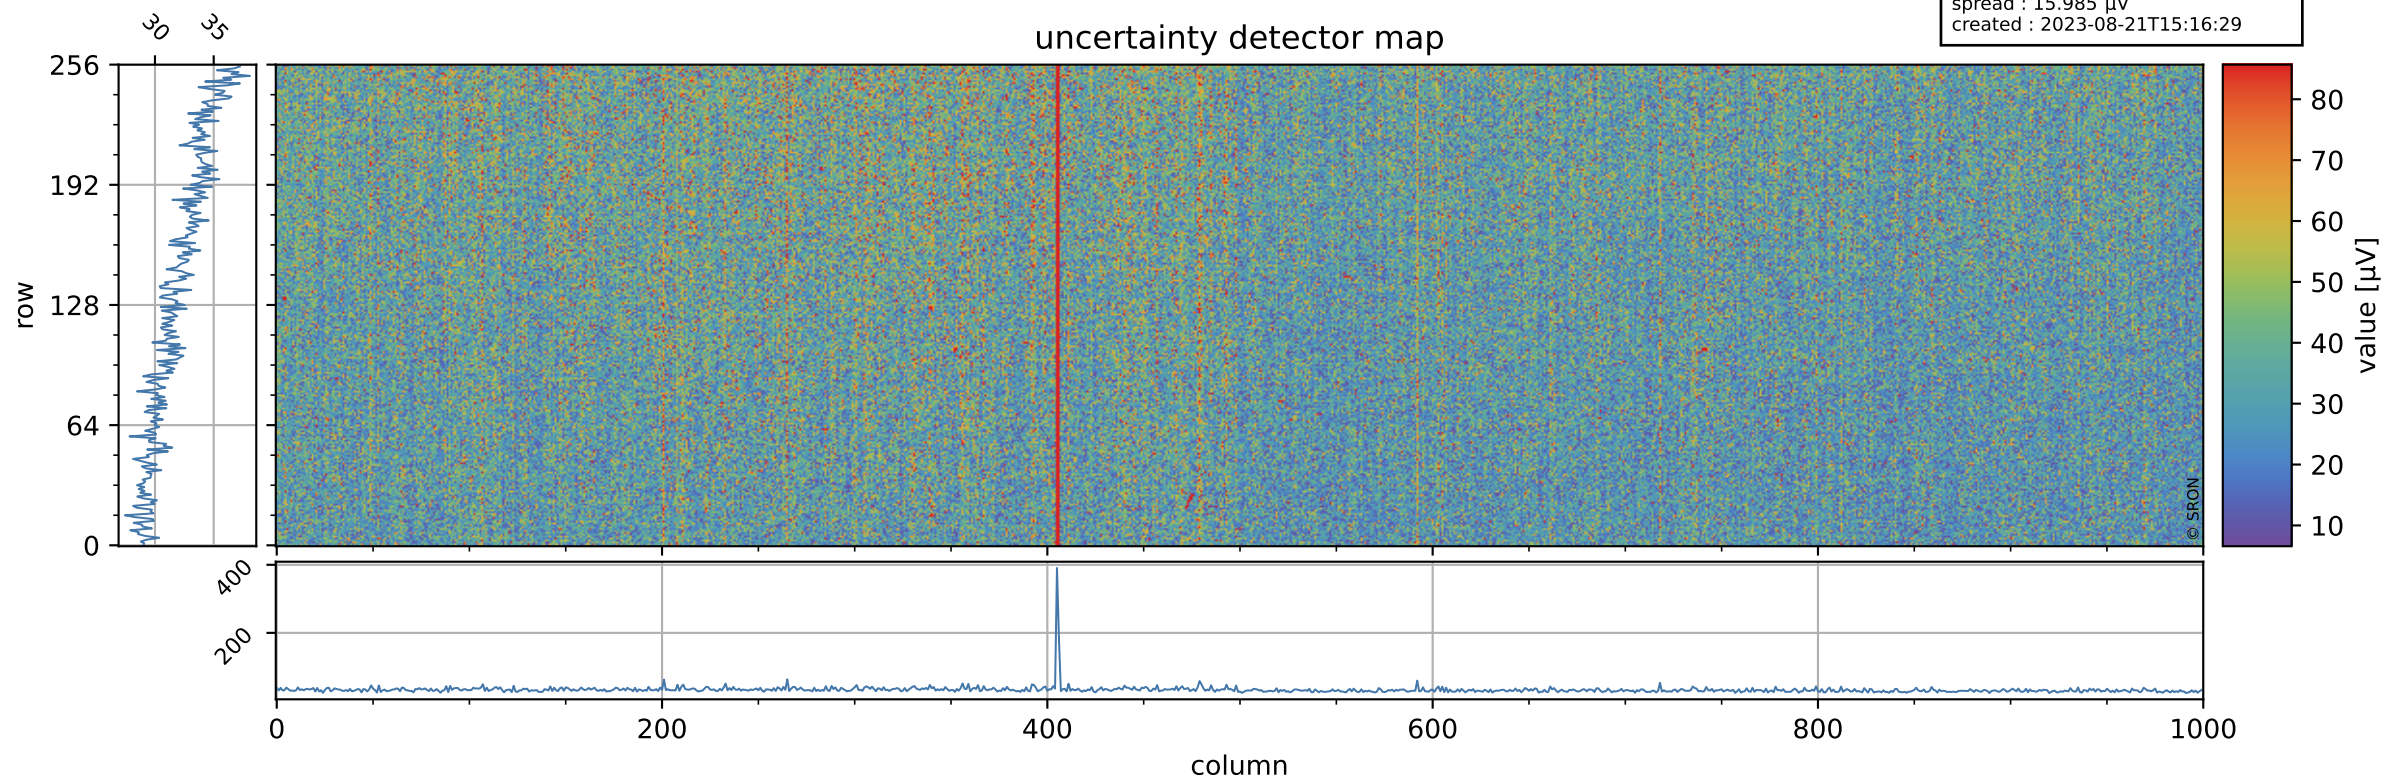

Tropomi SWIR offset (official)

orbits : 17 in [23692, 23737]
coverage : 2022-05-10 / 2022-05-13
median : 0.52598 V
spread : 0.035912 V
created : 2023-08-21T15:16:28

value detector map

Tropomi SWIR offset (official)

orbits : 17 in [23692, 23737]
coverage : 2022-05-10 / 2022-05-13
median : 32.175 μV
spread : 15.985 μV
created : 2023-08-21T15:16:29

Tropomi SWIR offset (official)

orbits : 17 in [23692, 23737]
coverage : 2022-05-10 / 2022-05-13
median : -0.03039 mV
spread : 0.41276 mV
created : 2023-08-21T15:16:29

value compared with SWIR offset CKD

Tropomi SWIR offset (official) ground-tracks of Sentinel-5P

orbits : 17 in [23692, 23737]
coverage : 2022-05-10 / 2022-05-13
created : 2023-08-21T15:16:30

Tropomi SWIR offset (official)

orbits : [2827, 23737]
coverage : 2018-04-30 / 2022-05-13
created : 2023-08-21T15:16:30

trend of detector median & temperatures