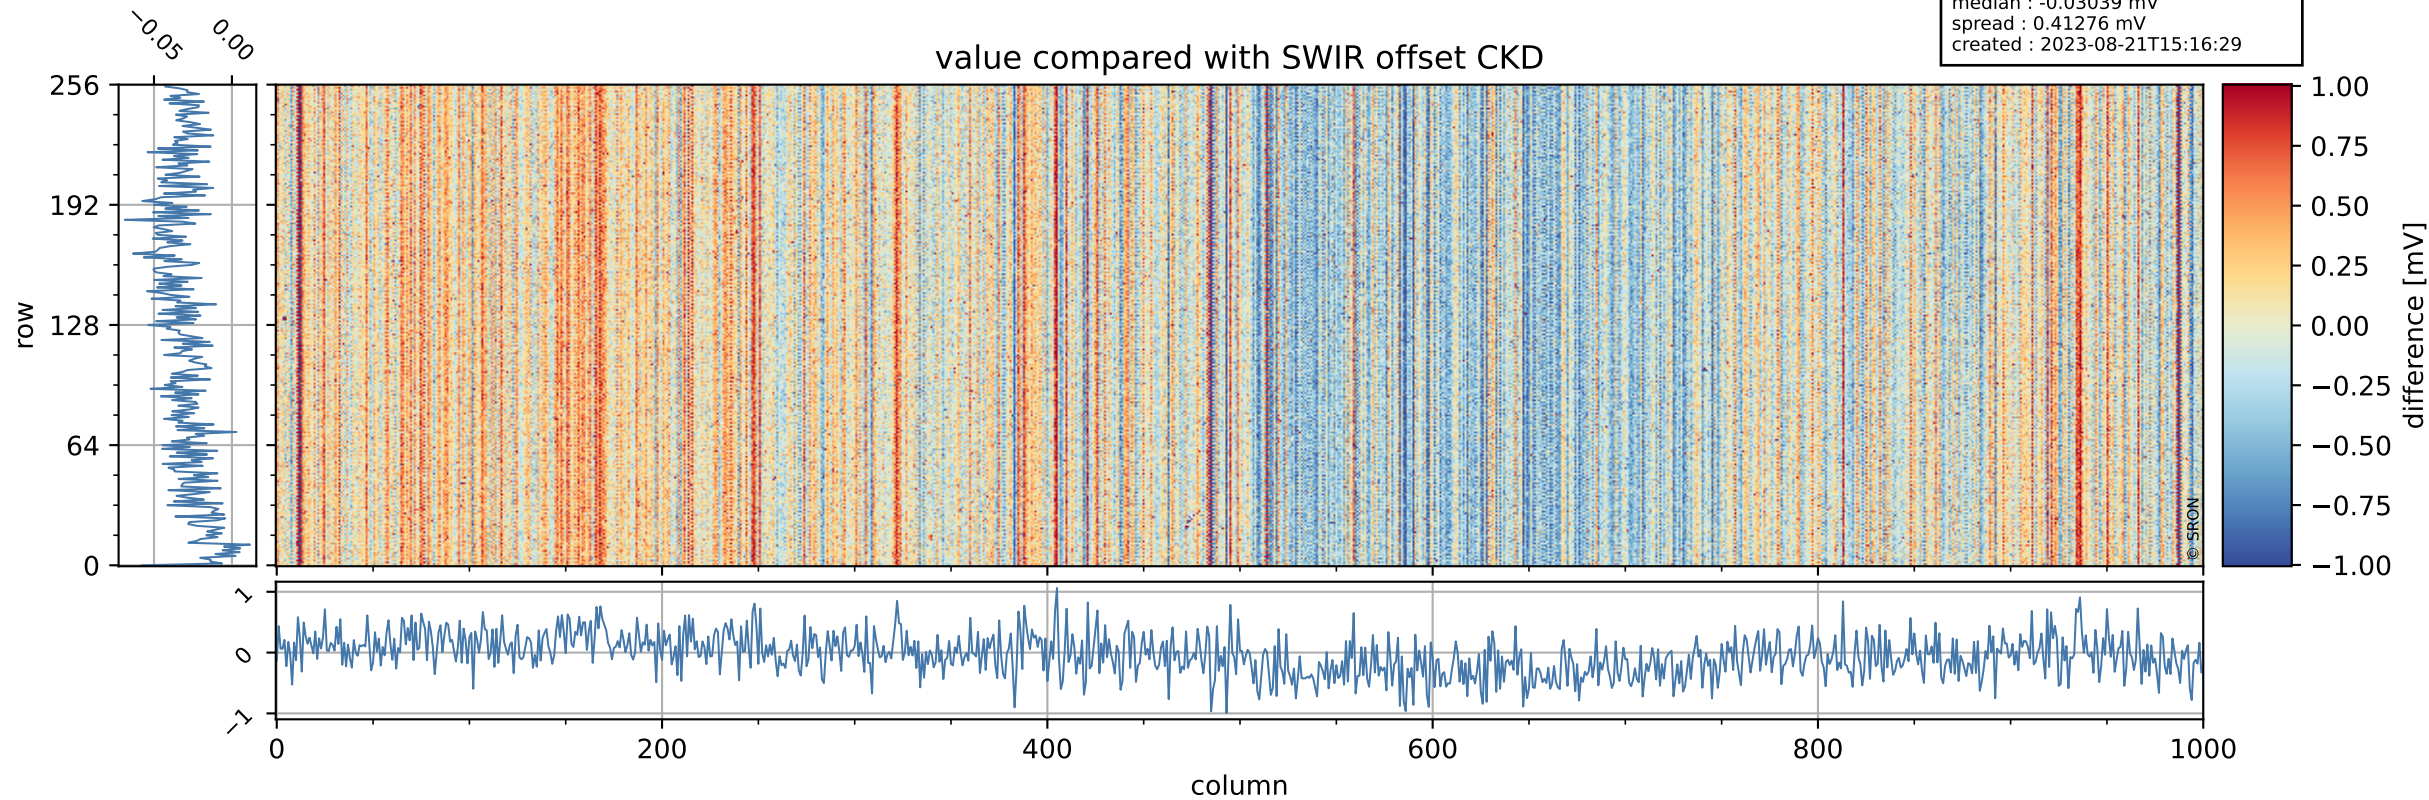

Tropomi SWIR offset (official)

orbits : 17 in [23692, 23737]
coverage : 2022-05-10 / 2022-05-13
median : 0.52598 V
spread : 0.035912 V
created : 2023-08-21T15:16:28

value detector map

Tropomi SWIR offset (official)

orbits : 17 in [23692, 23737]
coverage : 2022-05-10 / 2022-05-13
median : 32.175 μV
spread : 15.985 μV
created : 2023-08-21T15:16:29

Tropomi SWIR offset (official)

orbits : 17 in [23692, 23737]
coverage : 2022-05-10 / 2022-05-13
median : -0.03039 mV
spread : 0.41276 mV
created : 2023-08-21T15:16:29

value compared with SWIR offset CKD

Tropomi SWIR offset (official) ground-tracks of Sentinel-5P

orbits : 17 in [23692, 23737]
coverage : 2022-05-10 / 2022-05-13
created : 2023-08-21T15:16:30

Tropomi SWIR offset (official)

orbits : [2827, 23737]
coverage : 2018-04-30 / 2022-05-13
created : 2023-08-21T15:16:30

trend of detector median & temperatures