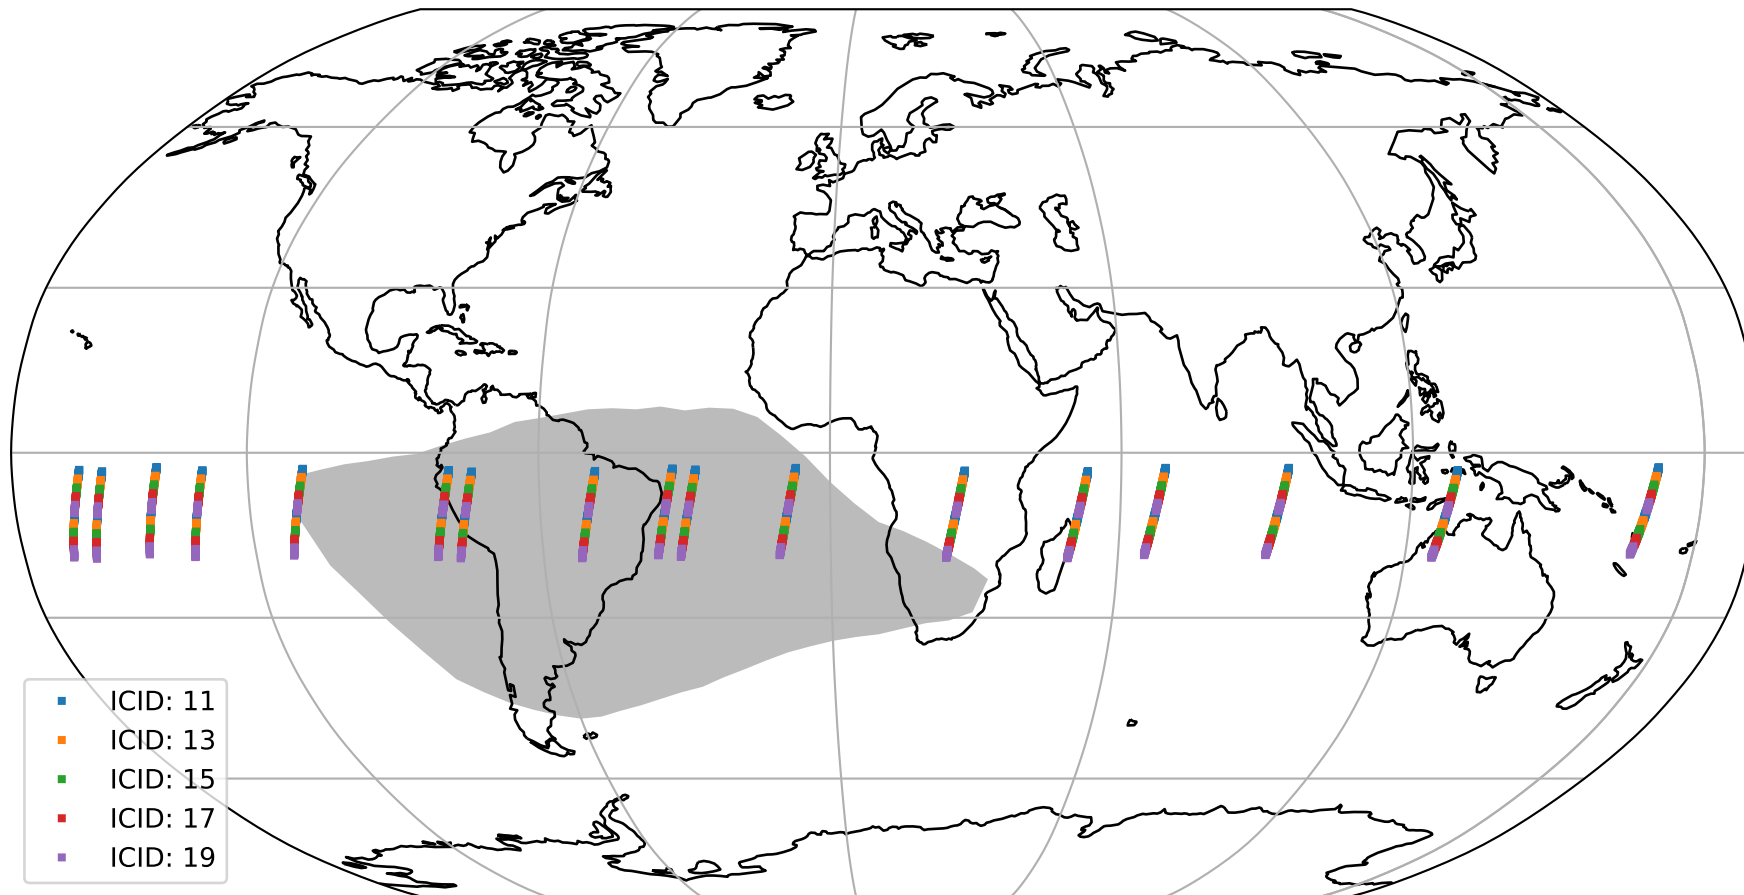

Tropomi SWIR offset (official)

orbits : 17 in [23692, 23737]
coverage : 2022-05-10 / 2022-05-13
median : 0.52598 V
spread : 0.035912 V
created : 2023-08-21T15:16:28

value detector map

Tropomi SWIR offset (official)

orbits : 17 in [23692, 23737]
coverage : 2022-05-10 / 2022-05-13
median : 32.175 μV
spread : 15.985 μV
created : 2023-08-21T15:16:29

Tropomi SWIR offset (official)

orbits : 17 in [23692, 23737]
coverage : 2022-05-10 / 2022-05-13
median : -0.03039 mV
spread : 0.41276 mV
created : 2023-08-21T15:16:29

value compared with SWIR offset CKD

Tropomi SWIR offset (official) ground-tracks of Sentinel-5P

orbits : 17 in [23692, 23737]
coverage : 2022-05-10 / 2022-05-13
created : 2023-08-21T15:16:30

Tropomi SWIR offset (official)

orbits : [2827, 23737]
coverage : 2018-04-30 / 2022-05-13
created : 2023-08-21T15:16:30

trend of detector median & temperatures