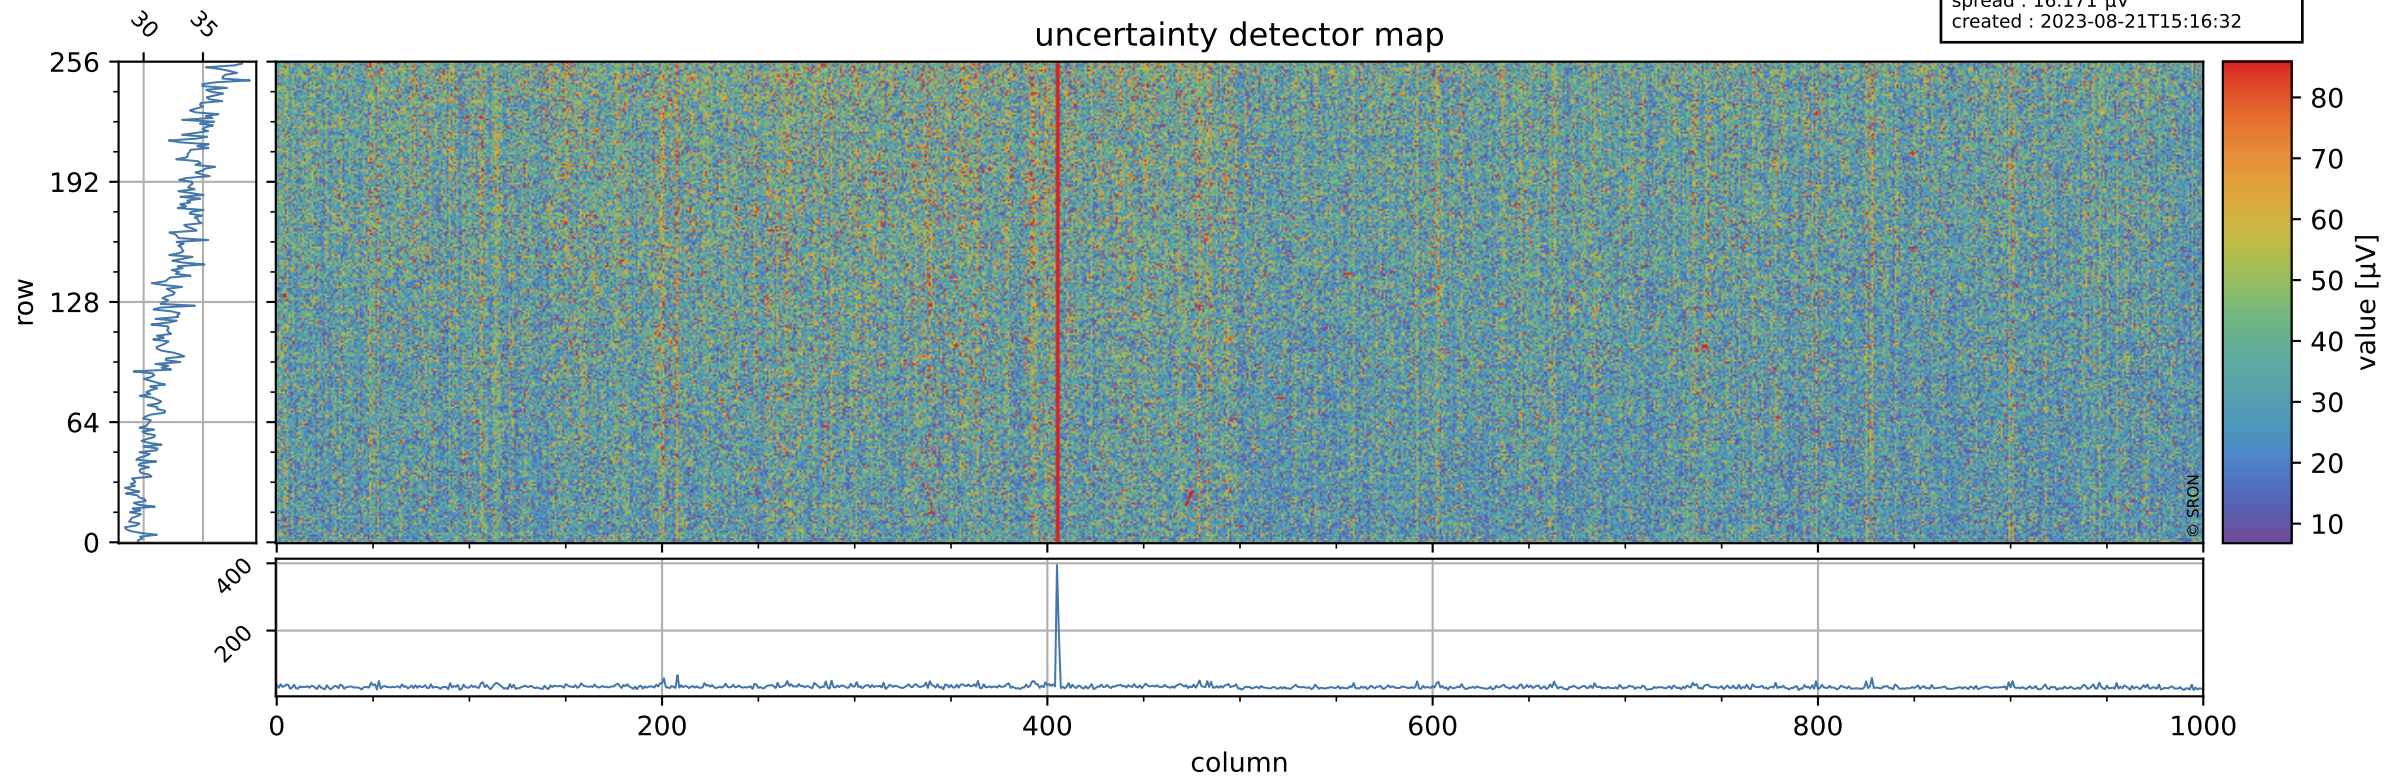

Tropomi SWIR offset (official)

orbits : 16 in [23707, 23752]
coverage : 2022-05-12 / 2022-05-14
median : 0.52599 V
spread : 0.035911 V
created : 2023-08-21T15:16:32

value detector map

Tropomi SWIR offset (official)

orbits : 16 in [23707, 23752]
coverage : 2022-05-12 / 2022-05-14
median : 32.79 μV
spread : 16.171 μV
created : 2023-08-21T15:16:32

Tropomi SWIR offset (official)

orbits : 16 in [23707, 23752]
coverage : 2022-05-12 / 2022-05-14
median : -0.020093 mV
spread : 0.40978 mV
created : 2023-08-21T15:16:32

value compared with SWIR offset CKD

Tropomi SWIR offset (official) ground-tracks of Sentinel-5P

orbits : 16 in [23707, 23752]
coverage : 2022-05-12 / 2022-05-14
created : 2023-08-21T15:16:33

Tropomi SWIR offset (official)

orbits : [2827, 23752]
coverage : 2018-04-30 / 2022-05-14
created : 2023-08-21T15:16:34

trend of detector median & temperatures