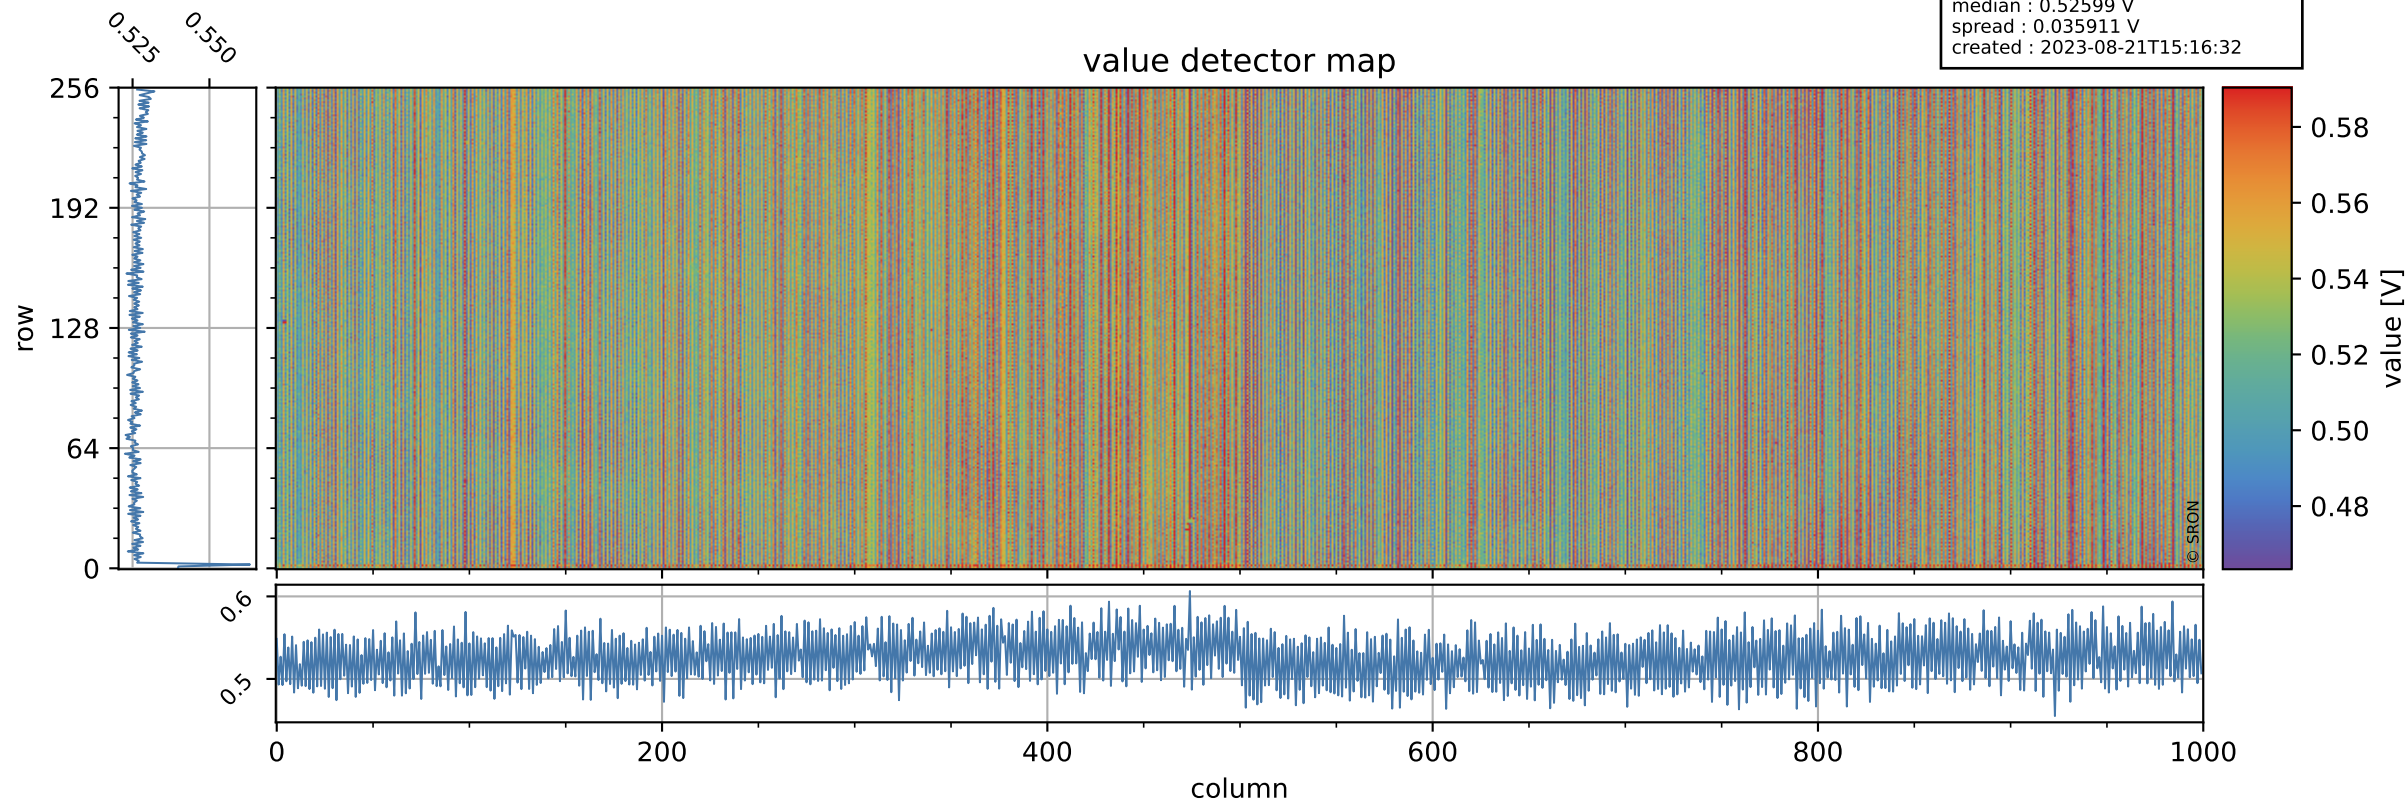

Tropomi SWIR offset (official)

orbits : 16 in [23707, 23752]
coverage : 2022-05-12 / 2022-05-14
median : 0.52599 V
spread : 0.035911 V
created : 2023-08-21T15:16:32

value detector map

Tropomi SWIR offset (official)

orbits : 16 in [23707, 23752]
coverage : 2022-05-12 / 2022-05-14
median : 32.79 μV
spread : 16.171 μV
created : 2023-08-21T15:16:32

Tropomi SWIR offset (official)

orbits : 16 in [23707, 23752]
coverage : 2022-05-12 / 2022-05-14
median : -0.020093 mV
spread : 0.40978 mV
created : 2023-08-21T15:16:32

value compared with SWIR offset CKD

Tropomi SWIR offset (official) ground-tracks of Sentinel-5P

orbits : 16 in [23707, 23752]
coverage : 2022-05-12 / 2022-05-14
created : 2023-08-21T15:16:33

Tropomi SWIR offset (official)

orbits : [2827, 23752]
coverage : 2018-04-30 / 2022-05-14
created : 2023-08-21T15:16:34

trend of detector median & temperatures