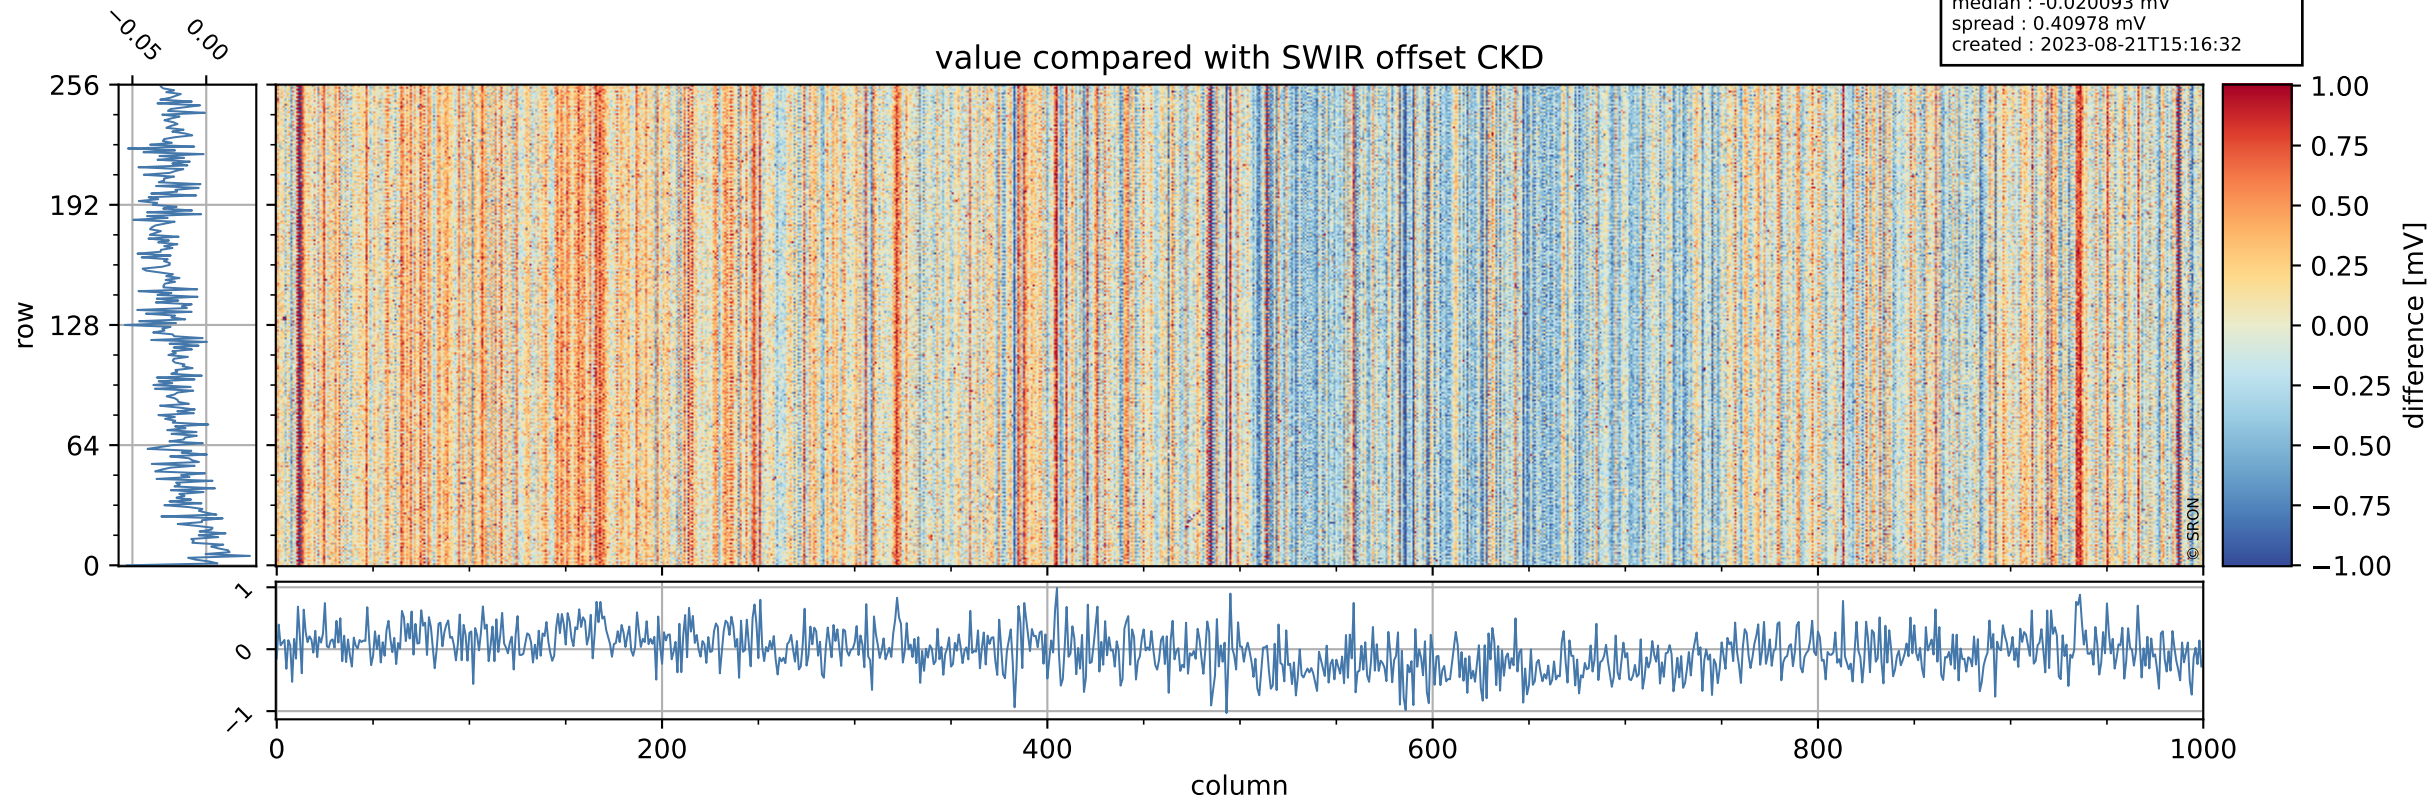

Tropomi SWIR offset (official)

orbits : 16 in [23707, 23752]
coverage : 2022-05-12 / 2022-05-14
median : 0.52599 V
spread : 0.035911 V
created : 2023-08-21T15:16:32

value detector map

Tropomi SWIR offset (official)

orbits : 16 in [23707, 23752]
coverage : 2022-05-12 / 2022-05-14
median : 32.79 μV
spread : 16.171 μV
created : 2023-08-21T15:16:32

Tropomi SWIR offset (official)

orbits : 16 in [23707, 23752]
coverage : 2022-05-12 / 2022-05-14
median : -0.020093 mV
spread : 0.40978 mV
created : 2023-08-21T15:16:32

value compared with SWIR offset CKD

Tropomi SWIR offset (official) ground-tracks of Sentinel-5P

orbits : 16 in [23707, 23752]
coverage : 2022-05-12 / 2022-05-14
created : 2023-08-21T15:16:33

Tropomi SWIR offset (official)

orbits : [2827, 23752]
coverage : 2018-04-30 / 2022-05-14
created : 2023-08-21T15:16:34

trend of detector median & temperatures