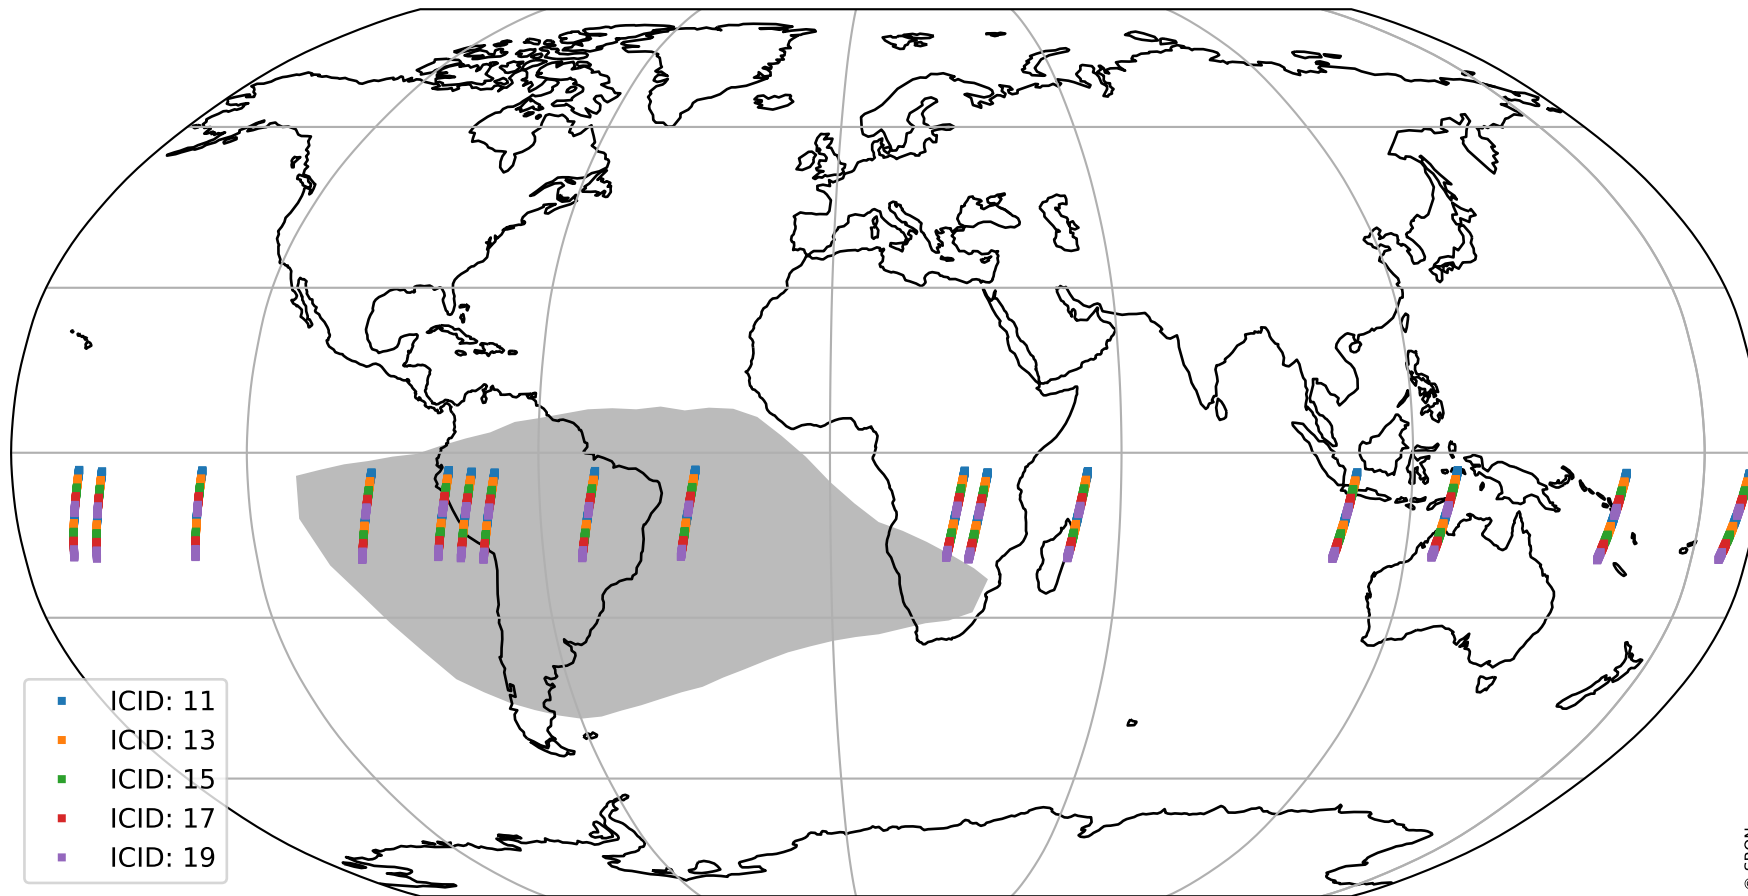

Tropomi SWIR offset (official)

orbits : 16 in [23707, 23752]
coverage : 2022-05-12 / 2022-05-14
median : 0.52599 V
spread : 0.035911 V
created : 2023-08-21T15:16:32

value detector map

Tropomi SWIR offset (official)

orbits : 16 in [23707, 23752]
coverage : 2022-05-12 / 2022-05-14
median : 32.79 μV
spread : 16.171 μV
created : 2023-08-21T15:16:32

Tropomi SWIR offset (official)

orbits : 16 in [23707, 23752]
coverage : 2022-05-12 / 2022-05-14
median : -0.020093 mV
spread : 0.40978 mV
created : 2023-08-21T15:16:32

value compared with SWIR offset CKD

Tropomi SWIR offset (official) ground-tracks of Sentinel-5P

orbits : 16 in [23707, 23752]
coverage : 2022-05-12 / 2022-05-14
created : 2023-08-21T15:16:33

Tropomi SWIR offset (official)

orbits : [2827, 23752]
coverage : 2018-04-30 / 2022-05-14
created : 2023-08-21T15:16:34

trend of detector median & temperatures