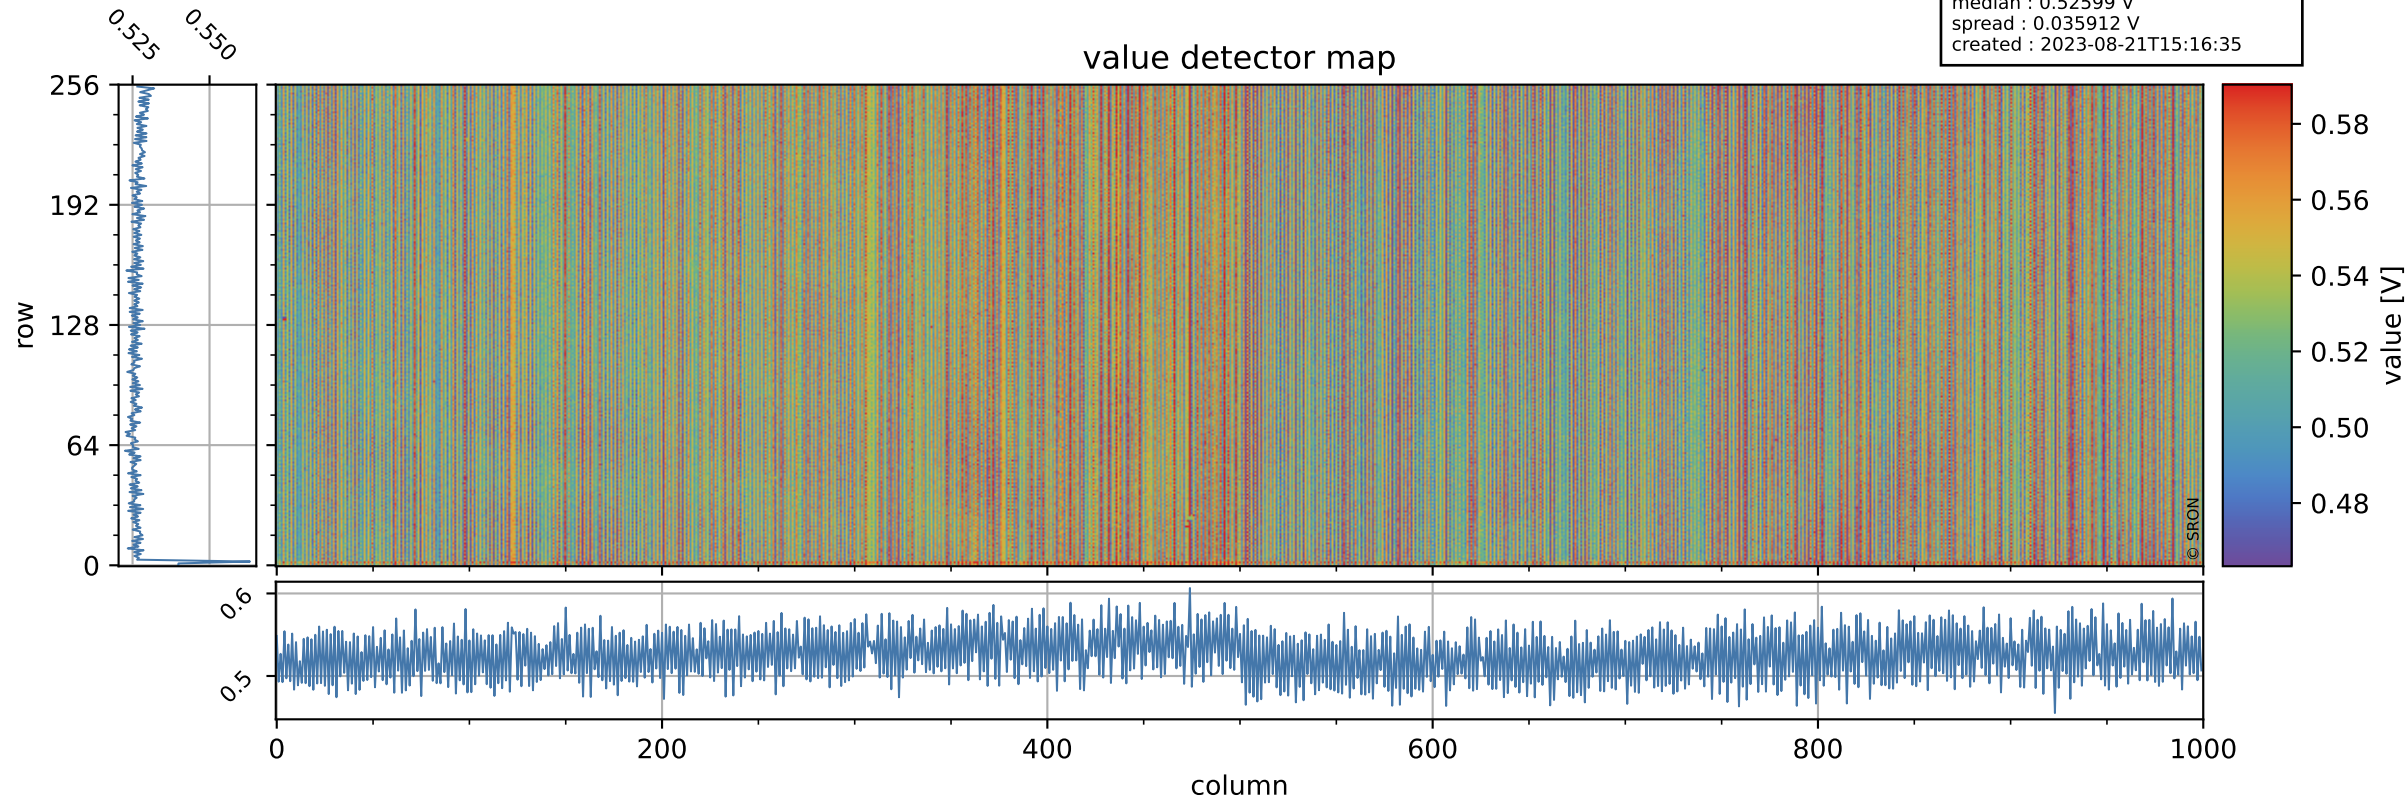

Tropomi SWIR offset (official)

orbits : 19 in [23722, 23767]
coverage : 2022-05-12 / 2022-05-15
median : 0.52599 V
spread : 0.035912 V
created : 2023-08-21T15:16:35

value detector map

Tropomi SWIR offset (official)

orbits : 19 in [23722, 23767]
coverage : 2022-05-12 / 2022-05-15
median : 31.501 μV
spread : 15.443 μV
created : 2023-08-21T15:16:35

Tropomi SWIR offset (official)

orbits : 19 in [23722, 23767]
coverage : 2022-05-12 / 2022-05-15
median : -0.02043 mV
spread : 0.40768 mV
created : 2023-08-21T15:16:36

value compared with SWIR offset CKD

Tropomi SWIR offset (official) ground-tracks of Sentinel-5P

orbits : 19 in [23722, 23767]
coverage : 2022-05-12 / 2022-05-15
created : 2023-08-21T15:16:36

Tropomi SWIR offset (official)

orbits : [2827, 23767]
coverage : 2018-04-30 / 2022-05-15
created : 2023-08-21T15:16:37

trend of detector median & temperatures