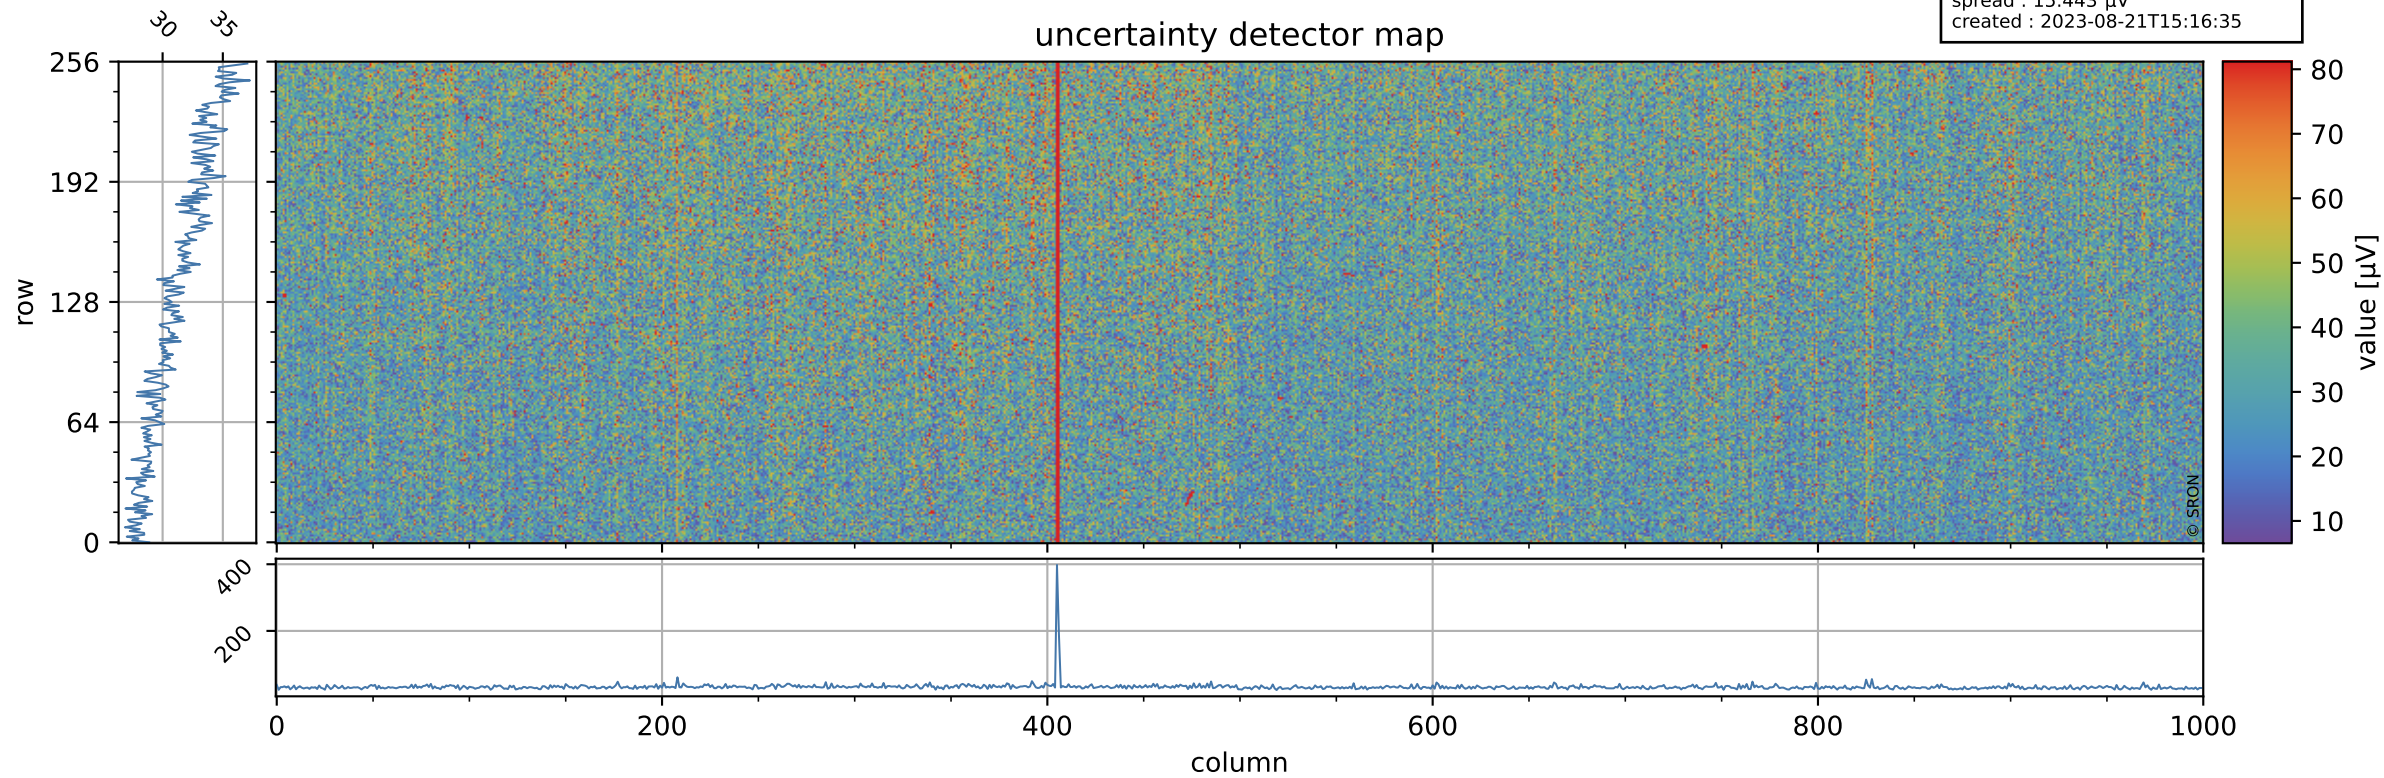

Tropomi SWIR offset (official)

orbits : 19 in [23722, 23767]
coverage : 2022-05-12 / 2022-05-15
median : 0.52599 V
spread : 0.035912 V
created : 2023-08-21T15:16:35

value detector map

Tropomi SWIR offset (official)

orbits : 19 in [23722, 23767]
coverage : 2022-05-12 / 2022-05-15
median : 31.501 μV
spread : 15.443 μV
created : 2023-08-21T15:16:35

Tropomi SWIR offset (official)

orbits : 19 in [23722, 23767]
coverage : 2022-05-12 / 2022-05-15
median : -0.02043 mV
spread : 0.40768 mV
created : 2023-08-21T15:16:36

value compared with SWIR offset CKD

Tropomi SWIR offset (official) ground-tracks of Sentinel-5P

orbits : 19 in [23722, 23767]
coverage : 2022-05-12 / 2022-05-15
created : 2023-08-21T15:16:36

Tropomi SWIR offset (official)

orbits : [2827, 23767]
coverage : 2018-04-30 / 2022-05-15
created : 2023-08-21T15:16:37

trend of detector median & temperatures