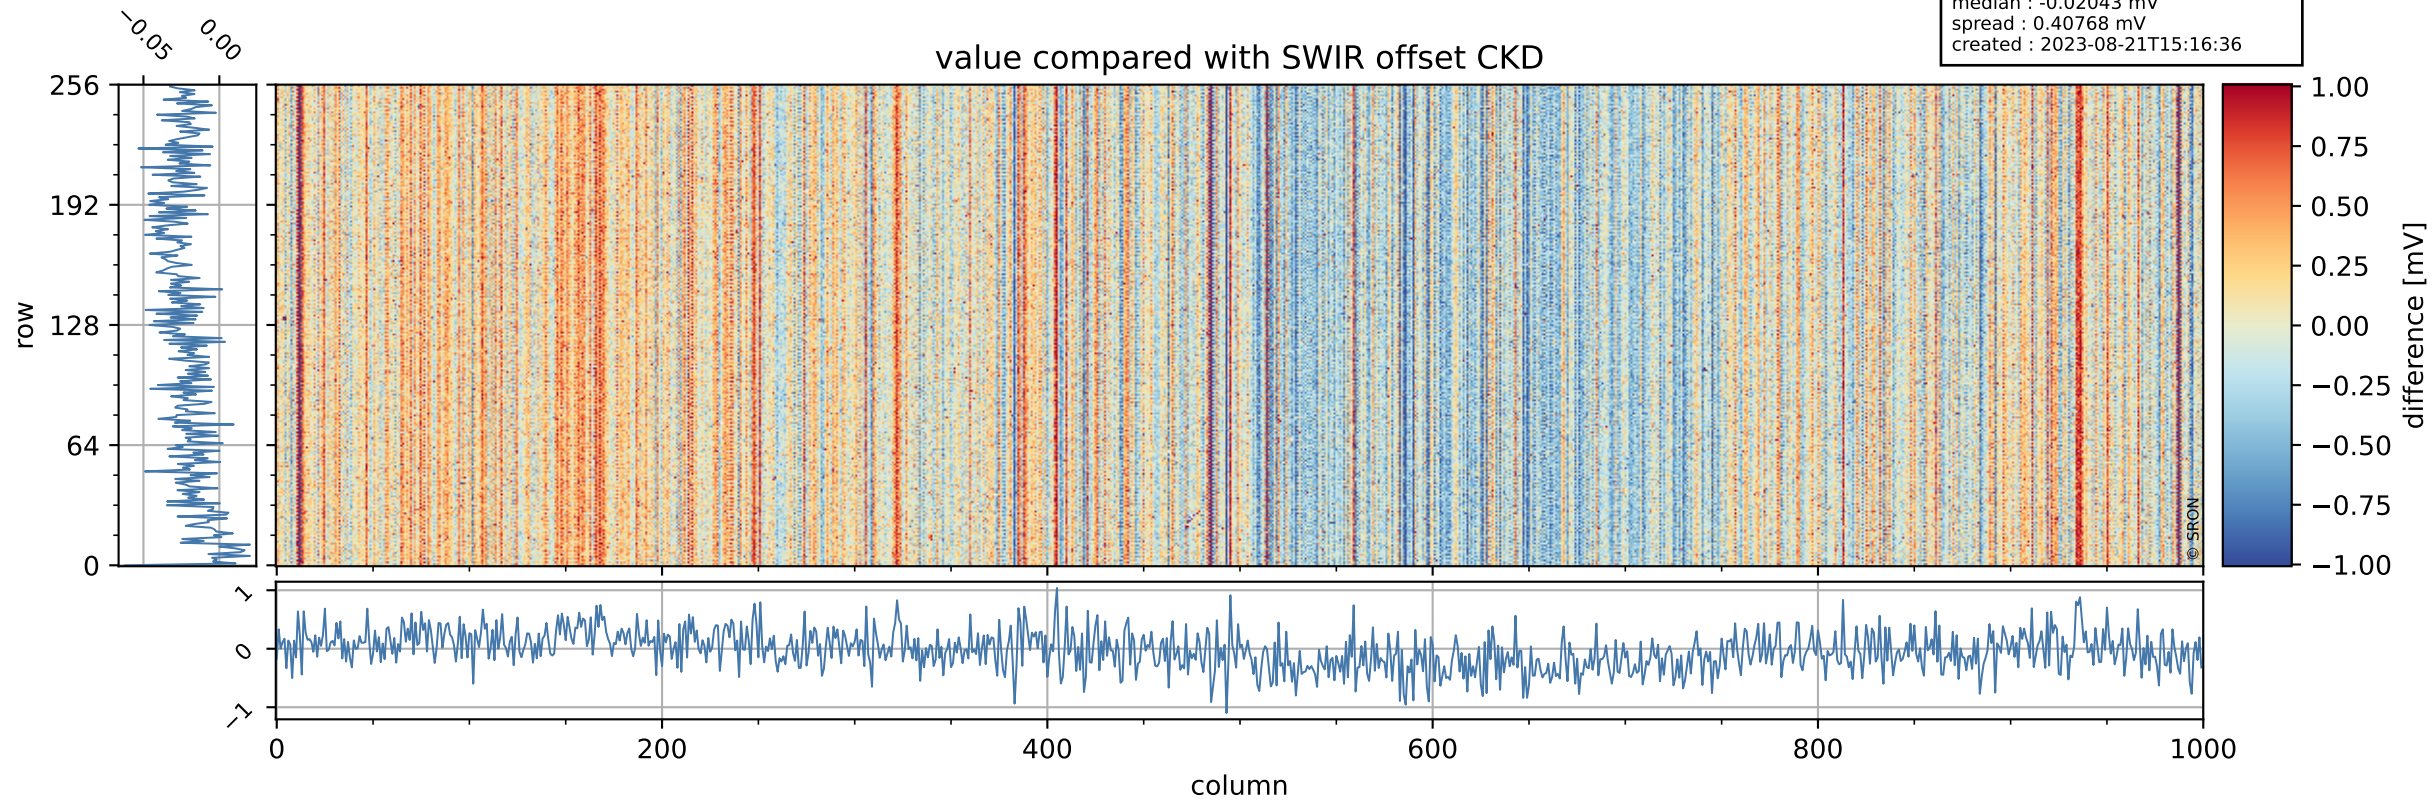

Tropomi SWIR offset (official)

orbits : 19 in [23722, 23767]
coverage : 2022-05-12 / 2022-05-15
median : 0.52599 V
spread : 0.035912 V
created : 2023-08-21T15:16:35

value detector map

Tropomi SWIR offset (official)

orbits : 19 in [23722, 23767]
coverage : 2022-05-12 / 2022-05-15
median : 31.501 μV
spread : 15.443 μV
created : 2023-08-21T15:16:35

Tropomi SWIR offset (official)

orbits : 19 in [23722, 23767]
coverage : 2022-05-12 / 2022-05-15
median : -0.02043 mV
spread : 0.40768 mV
created : 2023-08-21T15:16:36

value compared with SWIR offset CKD

Tropomi SWIR offset (official) ground-tracks of Sentinel-5P

orbits : 19 in [23722, 23767]
coverage : 2022-05-12 / 2022-05-15
created : 2023-08-21T15:16:36

Tropomi SWIR offset (official)

orbits : [2827, 23767]
coverage : 2018-04-30 / 2022-05-15
created : 2023-08-21T15:16:37

trend of detector median & temperatures