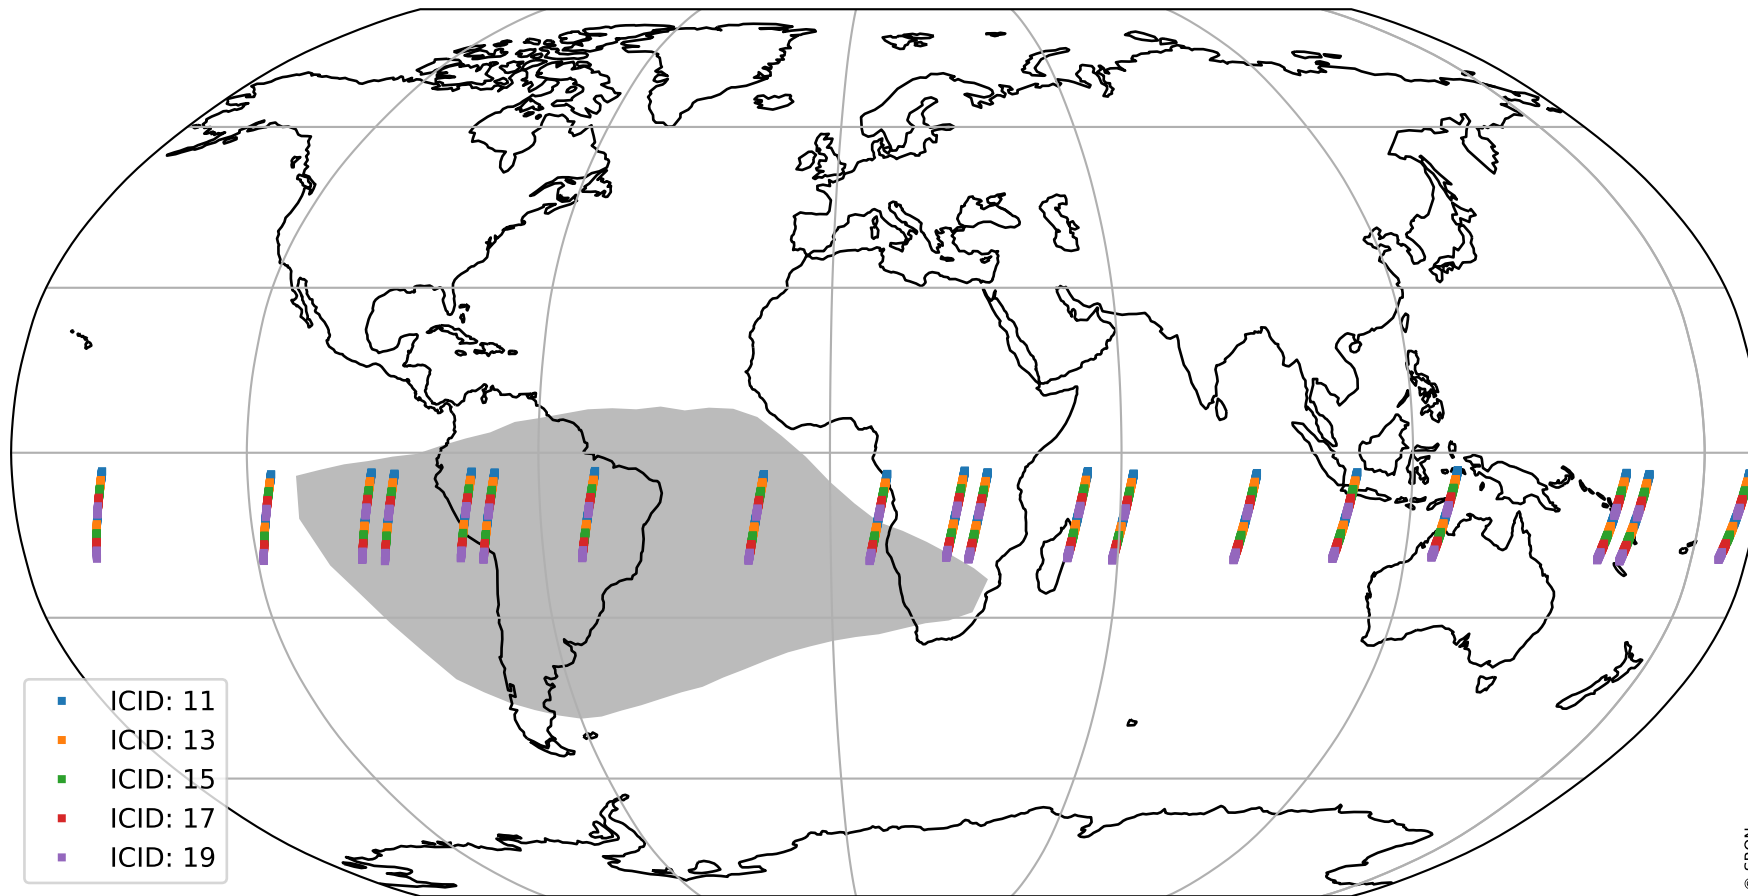

Tropomi SWIR offset (official)

orbits : 19 in [23722, 23767]
coverage : 2022-05-12 / 2022-05-15
median : 0.52599 V
spread : 0.035912 V
created : 2023-08-21T15:16:35

value detector map

Tropomi SWIR offset (official)

orbits : 19 in [23722, 23767]
coverage : 2022-05-12 / 2022-05-15
median : 31.501 μV
spread : 15.443 μV
created : 2023-08-21T15:16:35

Tropomi SWIR offset (official)

orbits : 19 in [23722, 23767]
coverage : 2022-05-12 / 2022-05-15
median : -0.02043 mV
spread : 0.40768 mV
created : 2023-08-21T15:16:36

value compared with SWIR offset CKD

Tropomi SWIR offset (official) ground-tracks of Sentinel-5P

orbits : 19 in [23722, 23767]
coverage : 2022-05-12 / 2022-05-15
created : 2023-08-21T15:16:36

Tropomi SWIR offset (official)

orbits : [2827, 23767]
coverage : 2018-04-30 / 2022-05-15
created : 2023-08-21T15:16:37

trend of detector median & temperatures