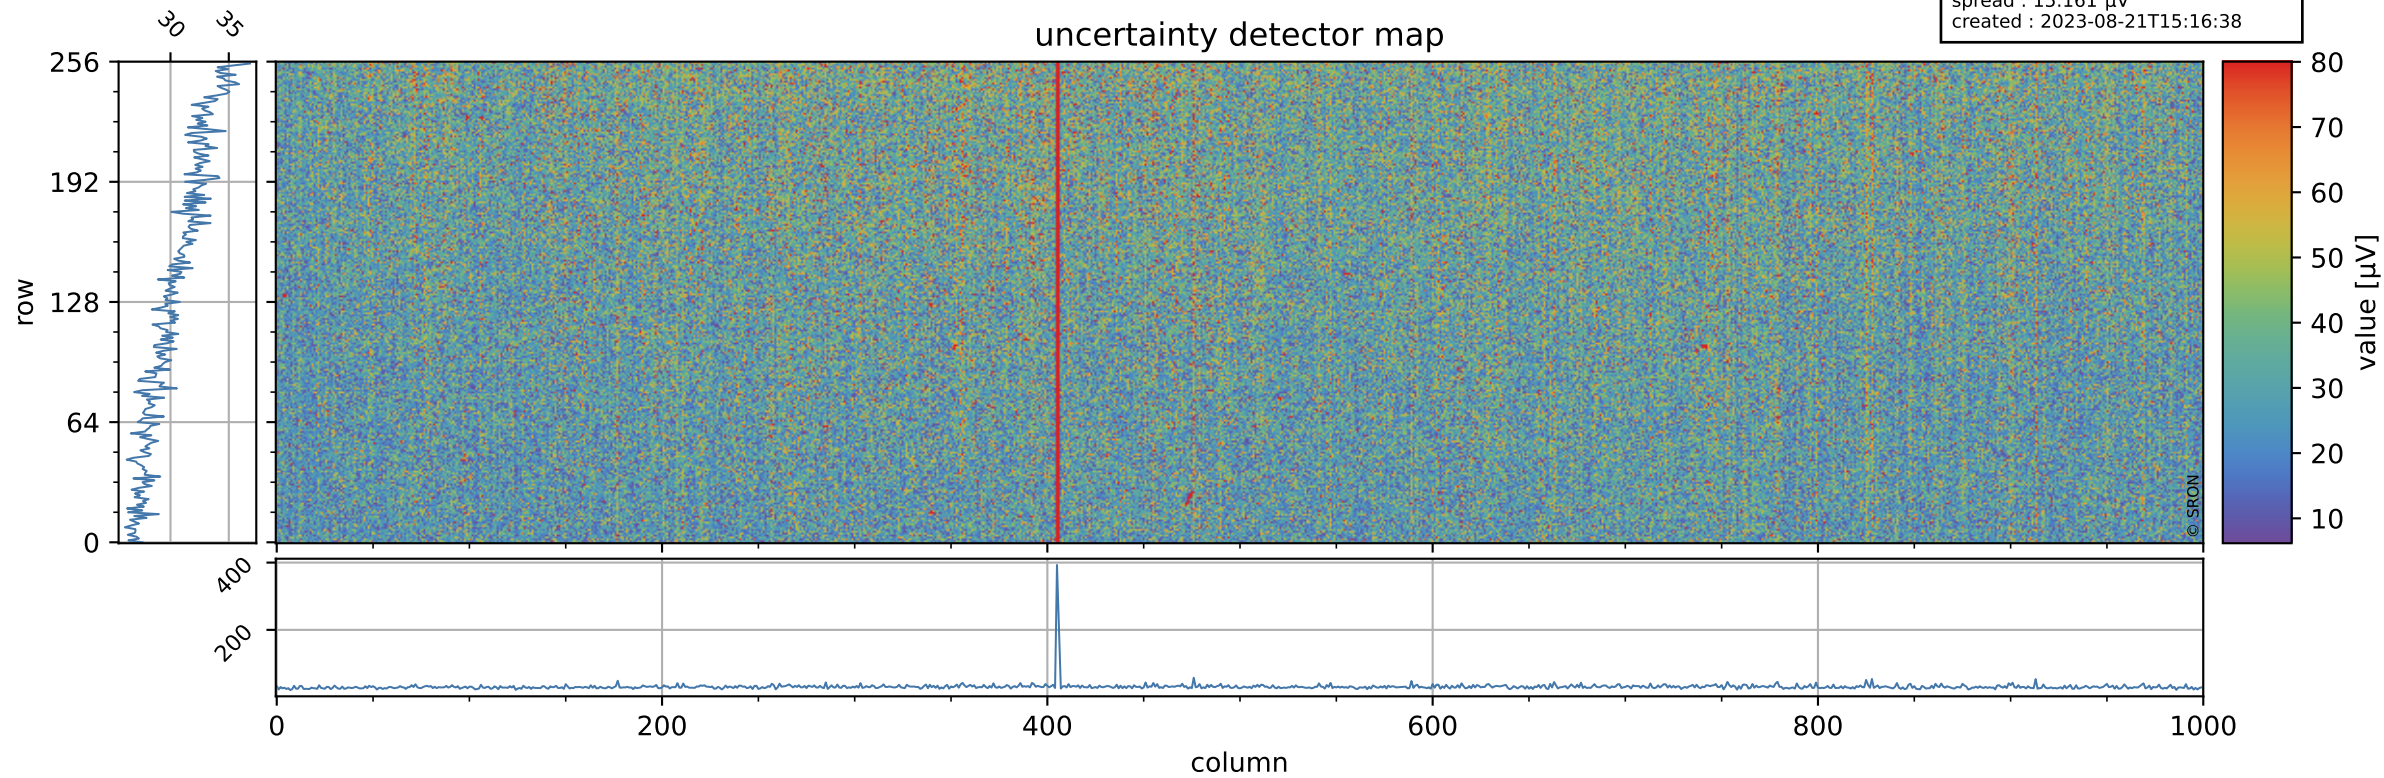

# Tropomi SWIR offset (official)

orbits : 19 in [23737, 23782]  
coverage : 2022-05-13 / 2022-05-16  
median : 0.52599 V  
spread : 0.035913 V  
created : 2023-08-21T15:16:38

## value detector map

# Tropomi SWIR offset (official)

orbits : 19 in [23737, 23782]  
coverage : 2022-05-13 / 2022-05-16  
median : 30.612  $\mu\text{V}$   
spread : 15.161  $\mu\text{V}$   
created : 2023-08-21T15:16:38

# Tropomi SWIR offset (official) ground-tracks of Sentinel-5P

orbits : 19 in [23737, 23782]  
coverage : 2022-05-13 / 2022-05-16  
created : 2023-08-21T15:16:39