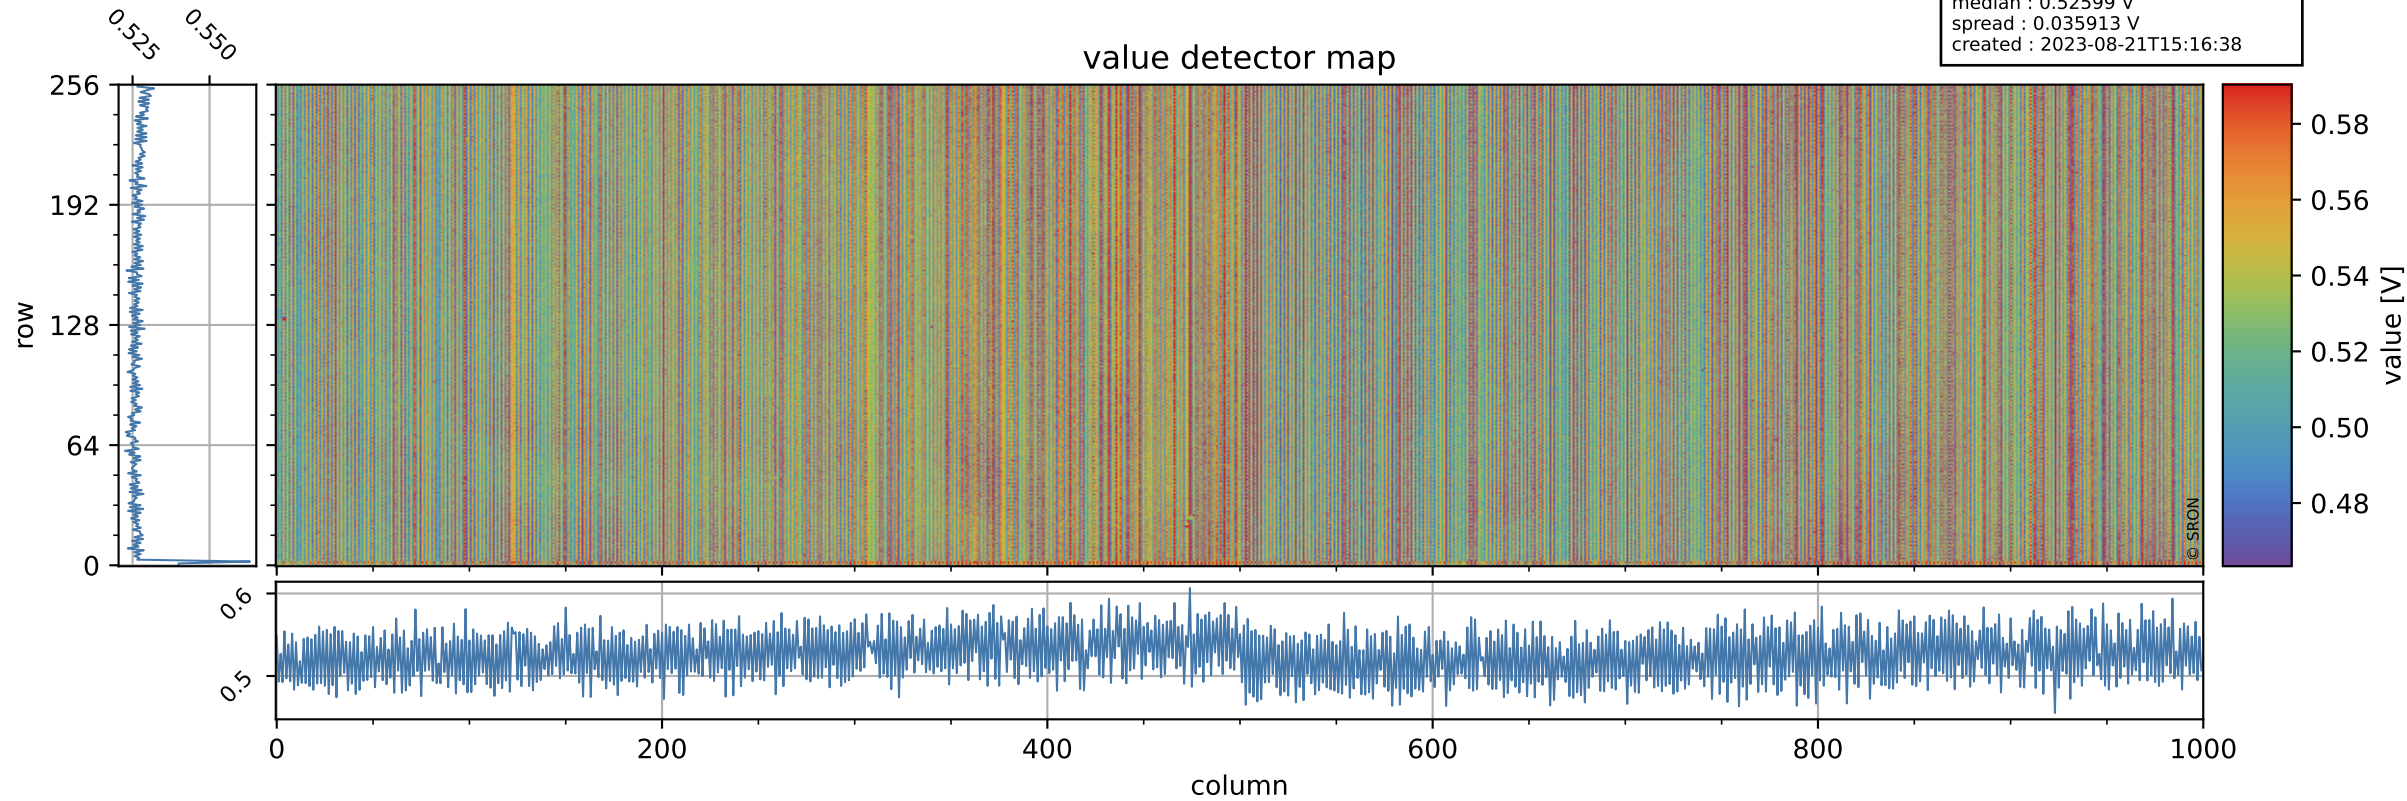

# Tropomi SWIR offset (official)

orbits : 19 in [23737, 23782]  
coverage : 2022-05-13 / 2022-05-16  
median : 0.52599 V  
spread : 0.035913 V  
created : 2023-08-21T15:16:38

## value detector map

# Tropomi SWIR offset (official)

orbits : 19 in [23737, 23782]  
coverage : 2022-05-13 / 2022-05-16  
median : 30.612  $\mu\text{V}$   
spread : 15.161  $\mu\text{V}$   
created : 2023-08-21T15:16:38

# Tropomi SWIR offset (official) ground-tracks of Sentinel-5P

orbits : 19 in [23737, 23782]  
coverage : 2022-05-13 / 2022-05-16  
created : 2023-08-21T15:16:39