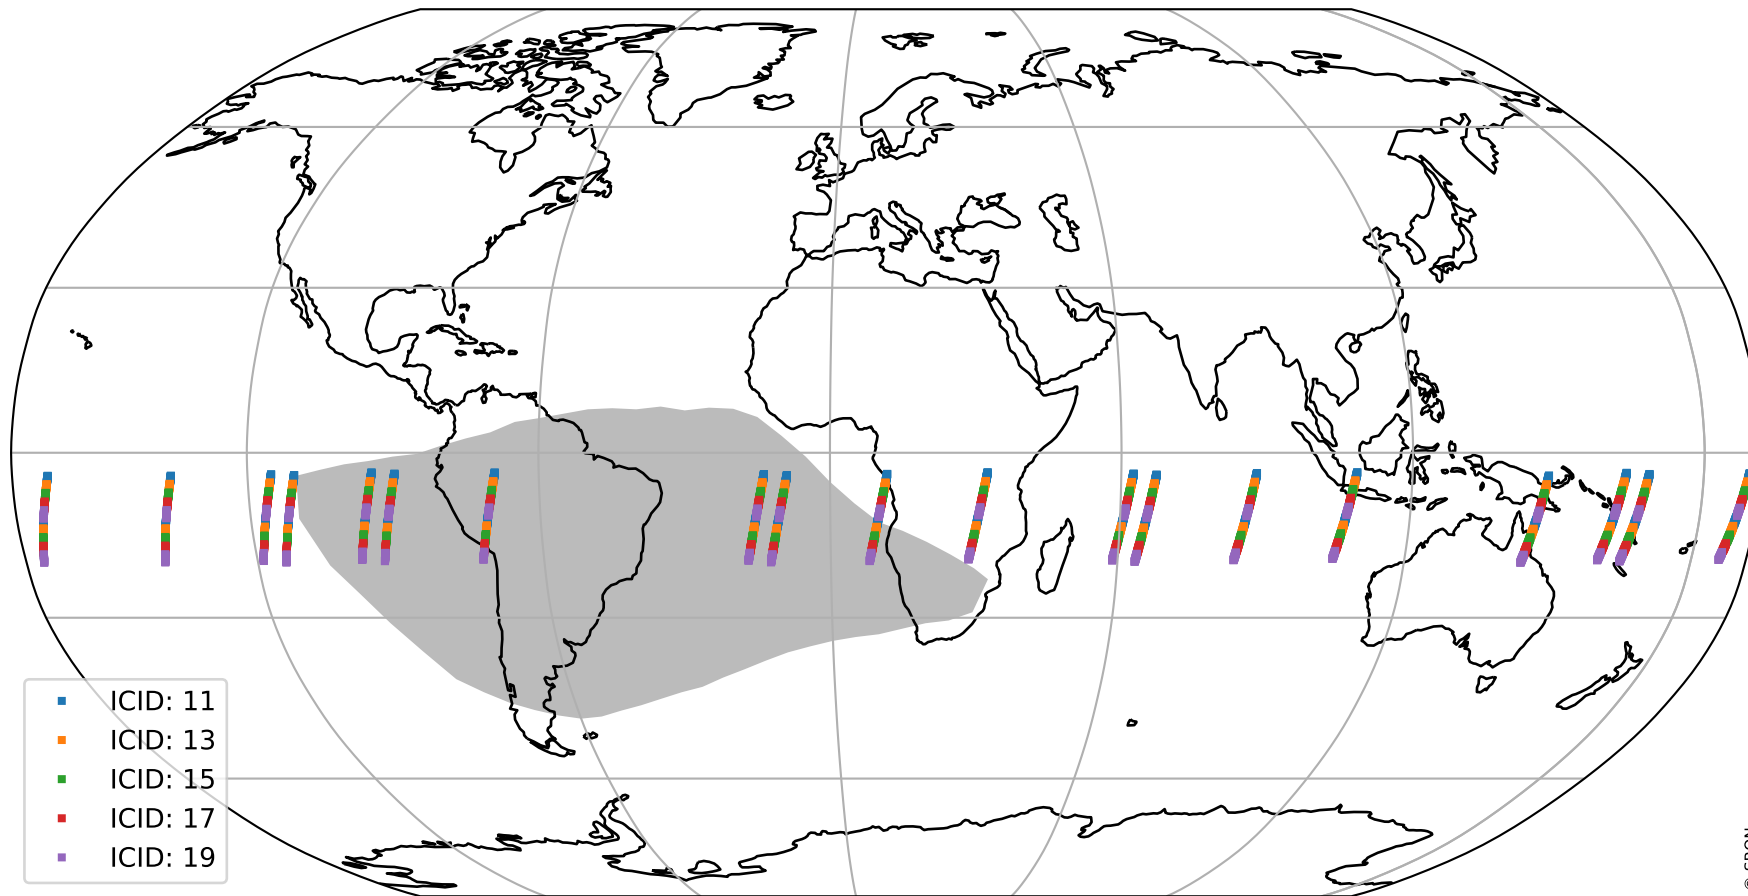

# Tropomi SWIR offset (official)

orbits : 19 in [23737, 23782]  
coverage : 2022-05-13 / 2022-05-16  
median : 30.612  $\mu\text{V}$   
spread : 15.161  $\mu\text{V}$   
created : 2023-08-21T15:16:38

# Tropomi SWIR offset (official)

orbits : 19 in [23737, 23782]  
coverage : 2022-05-13 / 2022-05-16  
median : -0.019174 mV  
spread : 0.40934 mV  
created : 2023-08-21T15:16:39

value compared with SWIR offset CKD

# Tropomi SWIR offset (official) ground-tracks of Sentinel-5P

orbits : 19 in [23737, 23782]  
coverage : 2022-05-13 / 2022-05-16  
created : 2023-08-21T15:16:39

# Tropomi SWIR offset (official)

orbits : [2827, 23782]  
coverage : 2018-04-30 / 2022-05-16  
created : 2023-08-21T15:16:40