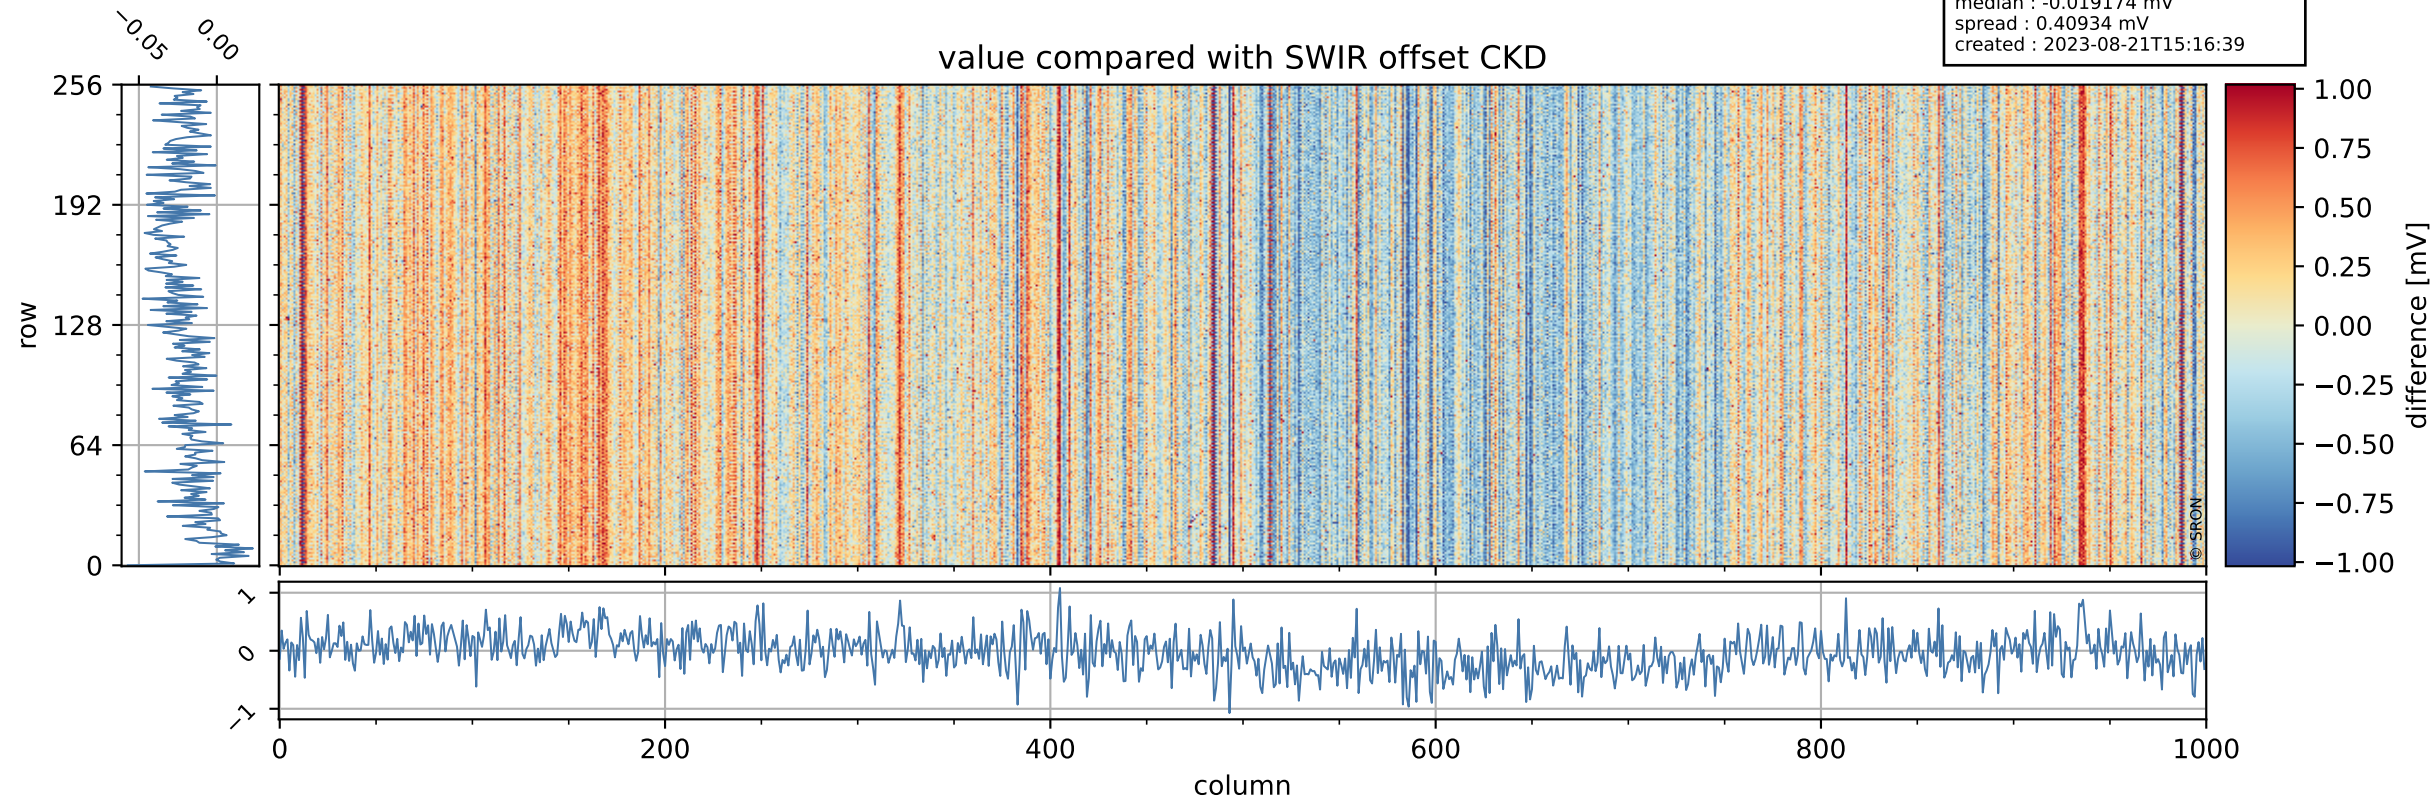

## value detector map

# Tropomi SWIR offset (official)

orbits : 19 in [23737, 23782]  
coverage : 2022-05-13 / 2022-05-16  
median : 30.612  $\mu\text{V}$   
spread : 15.161  $\mu\text{V}$   
created : 2023-08-21T15:16:38

# Tropomi SWIR offset (official)

orbits : 19 in [23737, 23782]  
coverage : 2022-05-13 / 2022-05-16  
median : -0.019174 mV  
spread : 0.40934 mV  
created : 2023-08-21T15:16:39

value compared with SWIR offset CKD

# Tropomi SWIR offset (official) ground-tracks of Sentinel-5P

orbits : 19 in [23737, 23782]  
coverage : 2022-05-13 / 2022-05-16  
created : 2023-08-21T15:16:39