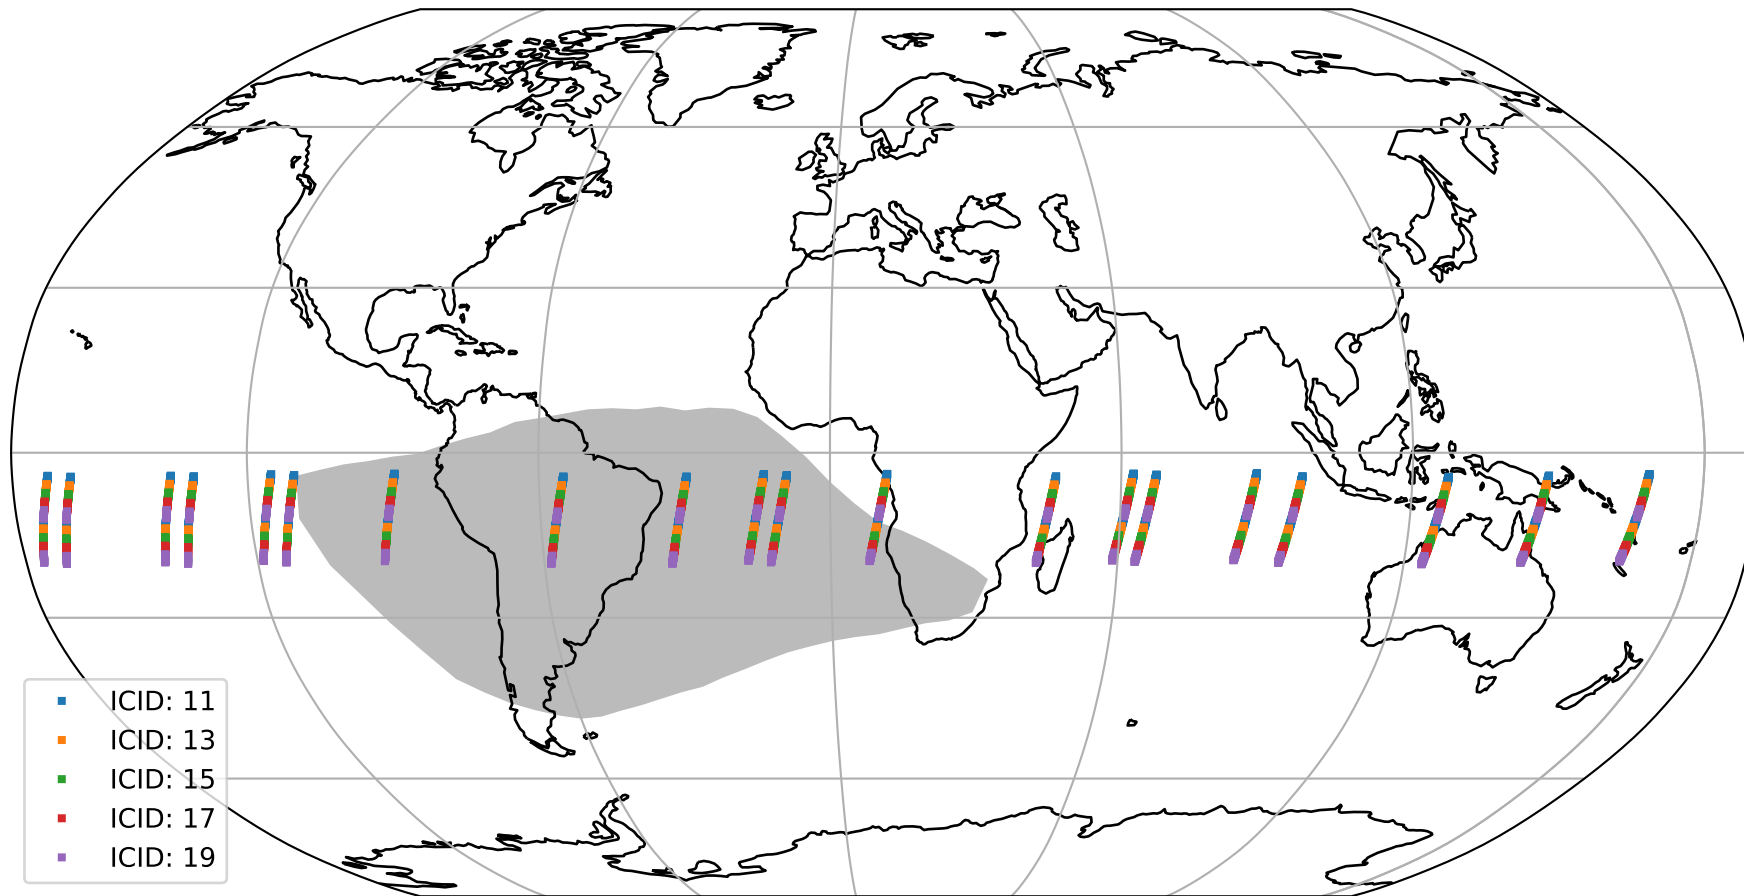

Tropomi SWIR offset (official)

orbits : 20 in [23752, 23797]
coverage : 2022-05-14 / 2022-05-17
median : 0.52598 V
spread : 0.035913 V
created : 2023-08-21T15:16:41

value detector map

Tropomi SWIR offset (official)

orbits : 20 in [23752, 23797]
coverage : 2022-05-14 / 2022-05-17
median : 30.354 μV
spread : 15.037 μV
created : 2023-08-21T15:16:42

Tropomi SWIR offset (official)

orbits : 20 in [23752, 23797]
coverage : 2022-05-14 / 2022-05-17
median : -0.026959 mV
spread : 0.41051 mV
created : 2023-08-21T15:16:42

value compared with SWIR offset CKD

Tropomi SWIR offset (official) ground-tracks of Sentinel-5P

orbits : 20 in [23752, 23797]
coverage : 2022-05-14 / 2022-05-17
created : 2023-08-21T15:16:43

Tropomi SWIR offset (official)

orbits : [2827, 23797]
coverage : 2018-04-30 / 2022-05-17
created : 2023-08-21T15:16:43

trend of detector median & temperatures