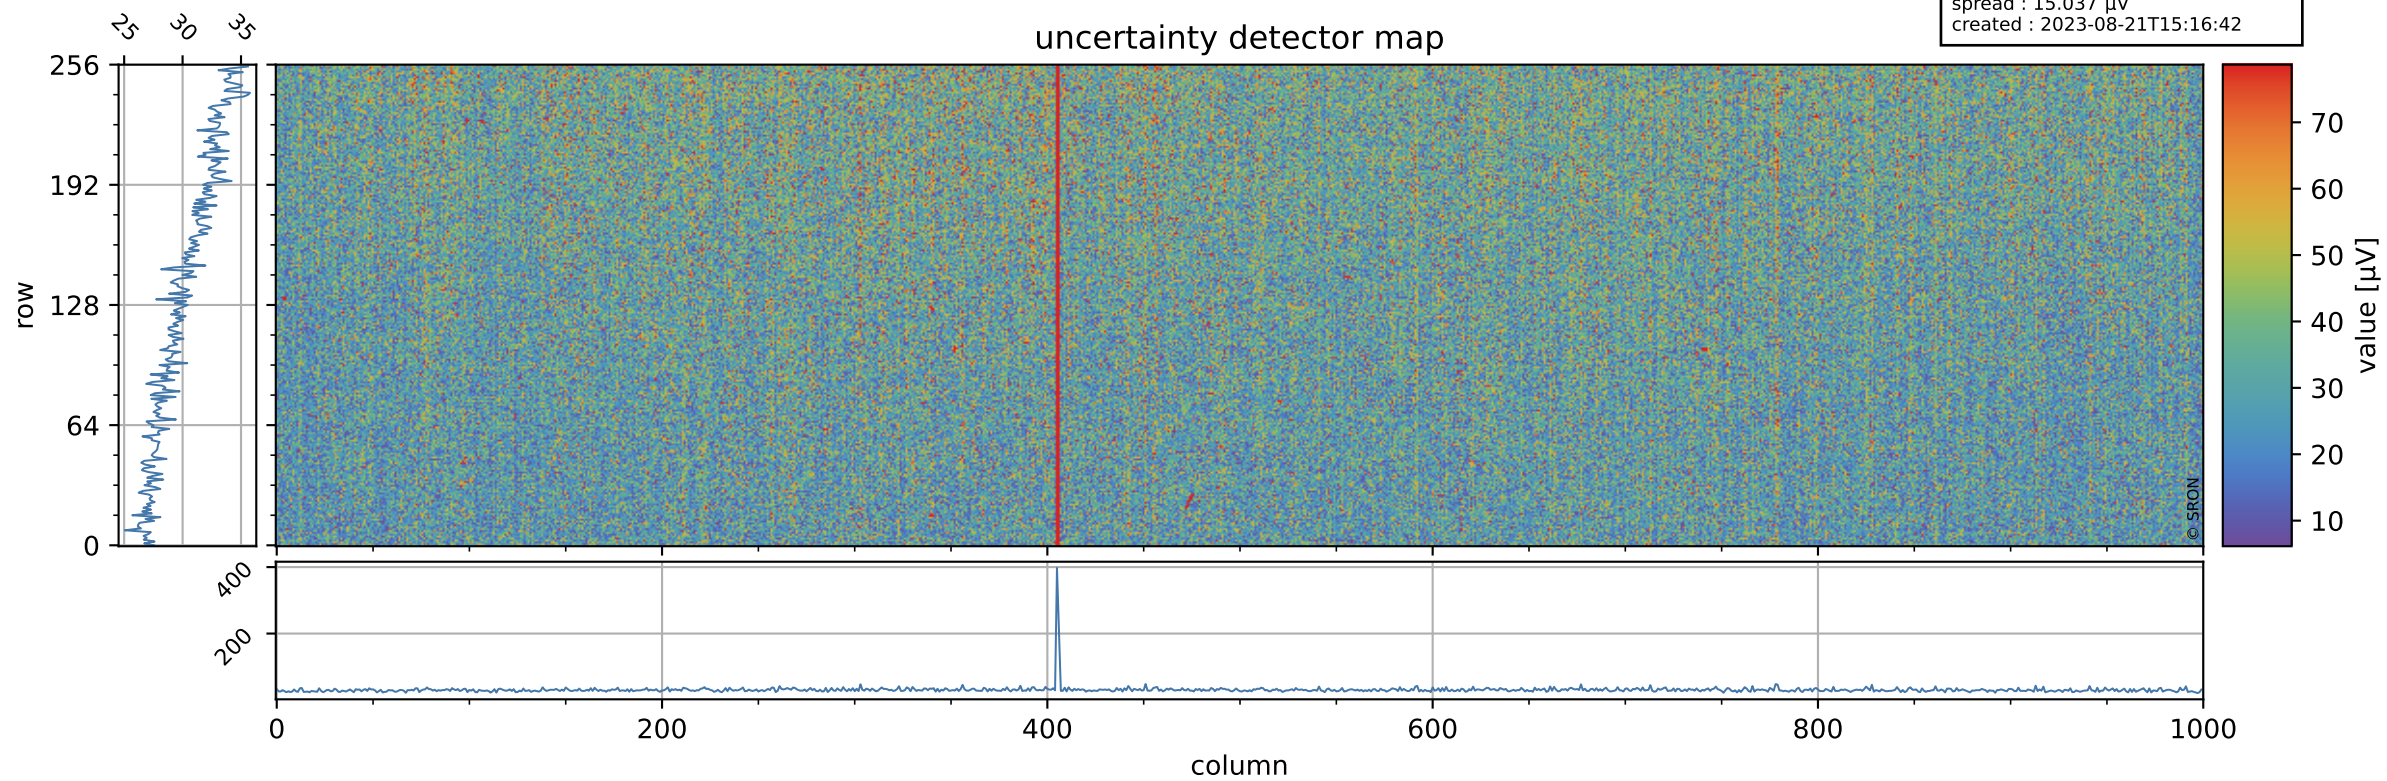

Tropomi SWIR offset (official)

orbits : 20 in [23752, 23797]
coverage : 2022-05-14 / 2022-05-17
median : 0.52598 V
spread : 0.035913 V
created : 2023-08-21T15:16:41

value detector map

Tropomi SWIR offset (official)

orbits : 20 in [23752, 23797]
coverage : 2022-05-14 / 2022-05-17
median : 30.354 μV
spread : 15.037 μV
created : 2023-08-21T15:16:42

Tropomi SWIR offset (official)

orbits : 20 in [23752, 23797]
coverage : 2022-05-14 / 2022-05-17
median : -0.026959 mV
spread : 0.41051 mV
created : 2023-08-21T15:16:42

value compared with SWIR offset CKD

Tropomi SWIR offset (official) ground-tracks of Sentinel-5P

orbits : 20 in [23752, 23797]
coverage : 2022-05-14 / 2022-05-17
created : 2023-08-21T15:16:43

Tropomi SWIR offset (official)

orbits : [2827, 23797]
coverage : 2018-04-30 / 2022-05-17
created : 2023-08-21T15:16:43

trend of detector median & temperatures