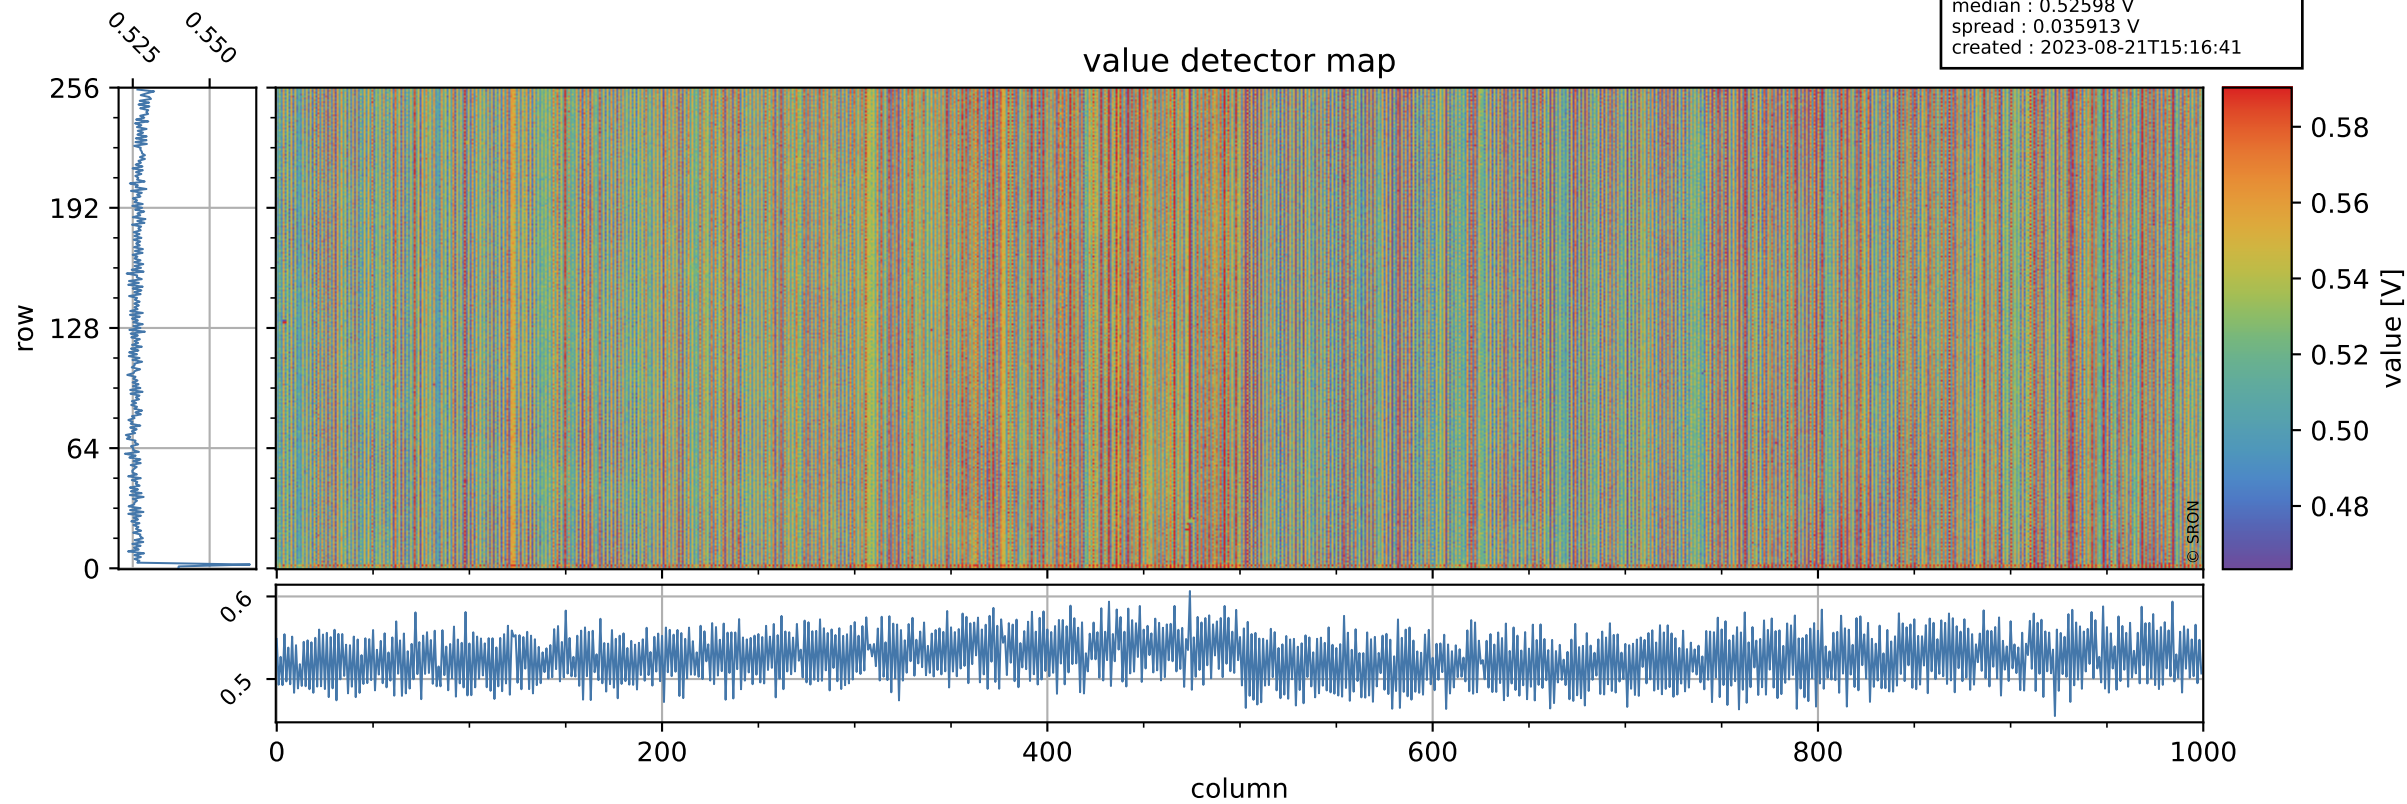

Tropomi SWIR offset (official)

orbits : 20 in [23752, 23797]
coverage : 2022-05-14 / 2022-05-17
median : 0.52598 V
spread : 0.035913 V
created : 2023-08-21T15:16:41

value detector map

Tropomi SWIR offset (official)

orbits : 20 in [23752, 23797]
coverage : 2022-05-14 / 2022-05-17
median : 30.354 μV
spread : 15.037 μV
created : 2023-08-21T15:16:42

Tropomi SWIR offset (official)

orbits : 20 in [23752, 23797]
coverage : 2022-05-14 / 2022-05-17
median : -0.026959 mV
spread : 0.41051 mV
created : 2023-08-21T15:16:42

value compared with SWIR offset CKD

Tropomi SWIR offset (official) ground-tracks of Sentinel-5P

orbits : 20 in [23752, 23797]
coverage : 2022-05-14 / 2022-05-17
created : 2023-08-21T15:16:43

Tropomi SWIR offset (official)

orbits : [2827, 23797]
coverage : 2018-04-30 / 2022-05-17
created : 2023-08-21T15:16:43

trend of detector median & temperatures