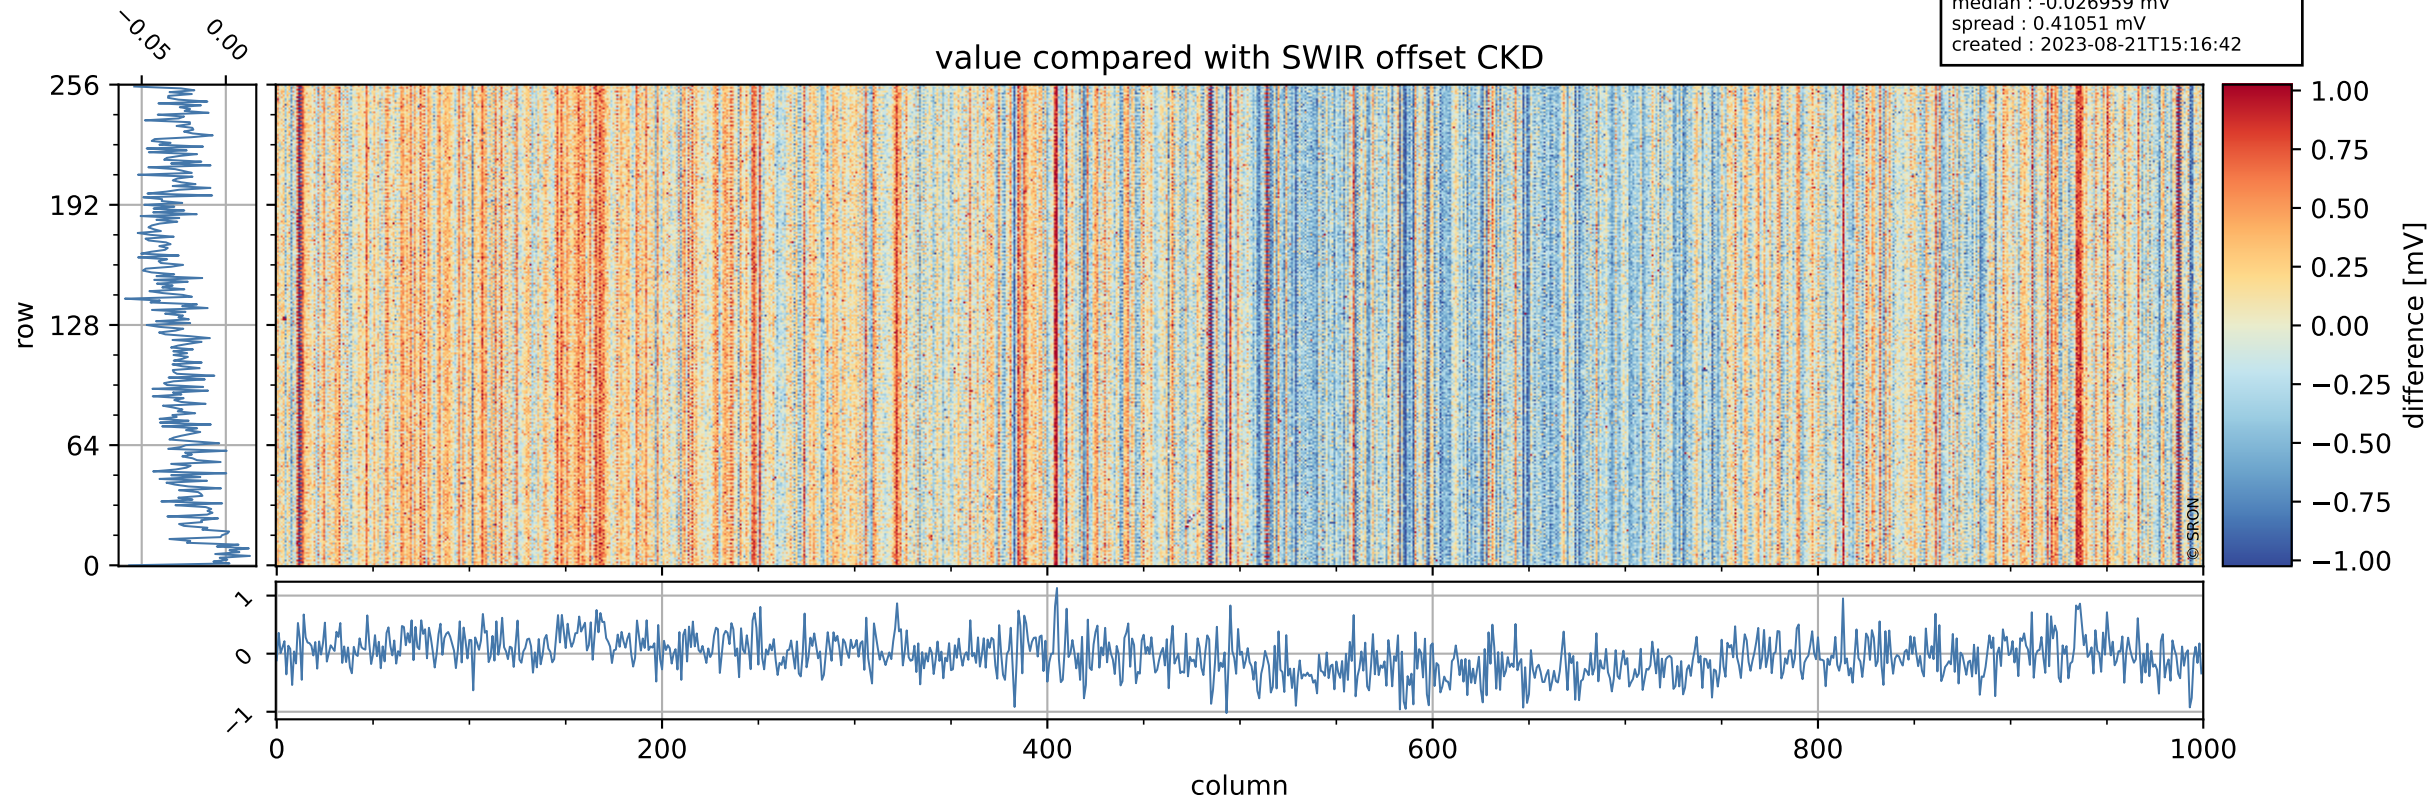

Tropomi SWIR offset (official)

orbits : 20 in [23752, 23797]
coverage : 2022-05-14 / 2022-05-17
median : 0.52598 V
spread : 0.035913 V
created : 2023-08-21T15:16:41

value detector map

Tropomi SWIR offset (official)

orbits : 20 in [23752, 23797]
coverage : 2022-05-14 / 2022-05-17
median : 30.354 μV
spread : 15.037 μV
created : 2023-08-21T15:16:42

Tropomi SWIR offset (official)

orbits : 20 in [23752, 23797]
coverage : 2022-05-14 / 2022-05-17
median : -0.026959 mV
spread : 0.41051 mV
created : 2023-08-21T15:16:42

value compared with SWIR offset CKD

Tropomi SWIR offset (official) ground-tracks of Sentinel-5P

orbits : 20 in [23752, 23797]
coverage : 2022-05-14 / 2022-05-17
created : 2023-08-21T15:16:43

Tropomi SWIR offset (official)

orbits : [2827, 23797]
coverage : 2018-04-30 / 2022-05-17
created : 2023-08-21T15:16:43

trend of detector median & temperatures