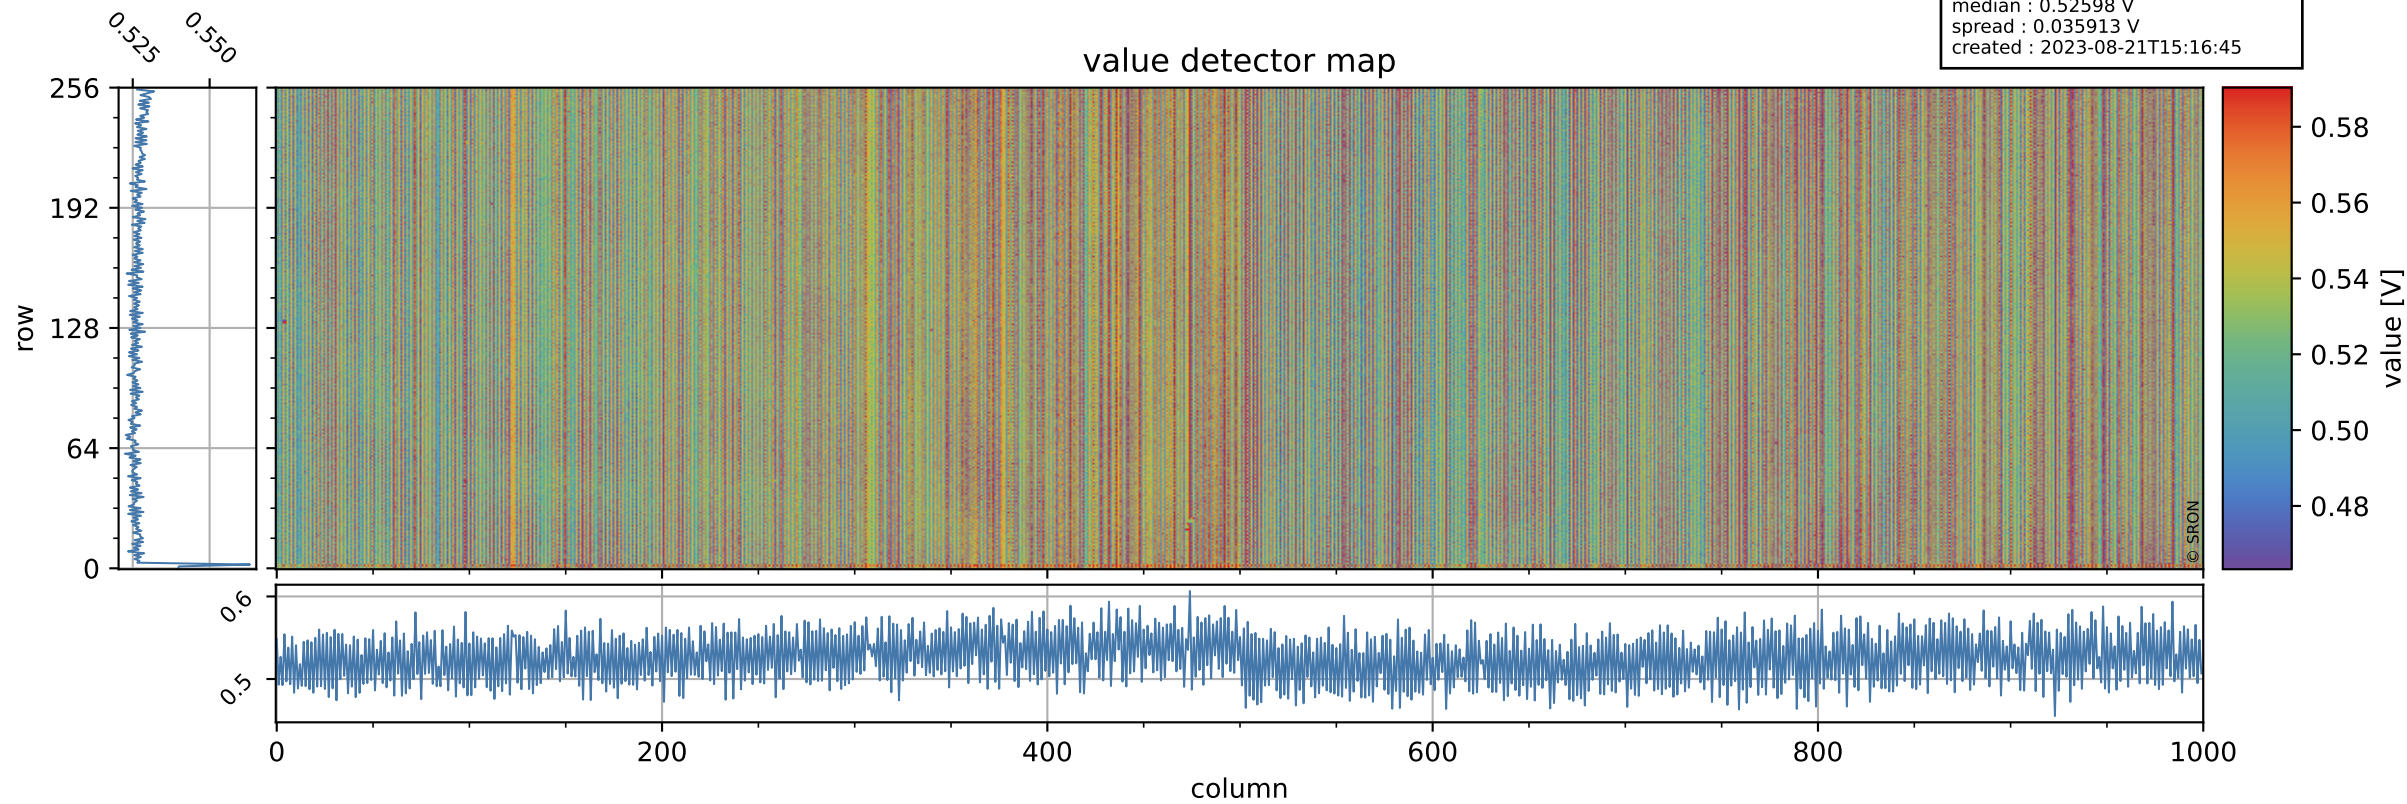

Tropomi SWIR offset (official)

orbits : 19 in [23767, 23812]
coverage : 2022-05-15 / 2022-05-18
median : 0.52598 V
spread : 0.035913 V
created : 2023-08-21T15:16:45

value detector map

Tropomi SWIR offset (official)

orbits : 19 in [23767, 23812]
coverage : 2022-05-15 / 2022-05-18
median : 30.327 μV
spread : 15.108 μV
created : 2023-08-21T15:16:45

Tropomi SWIR offset (official)

orbits : 19 in [23767, 23812]
coverage : 2022-05-15 / 2022-05-18
median : -0.033329 mV
spread : 0.41243 mV
created : 2023-08-21T15:16:46

value compared with SWIR offset CKD

Tropomi SWIR offset (official) ground-tracks of Sentinel-5P

orbits : 19 in [23767, 23812]
coverage : 2022-05-15 / 2022-05-18
created : 2023-08-21T15:16:46

Tropomi SWIR offset (official)

orbits : [2827, 23812]
coverage : 2018-04-30 / 2022-05-18
created : 2023-08-21T15:16:47

trend of detector median & temperatures