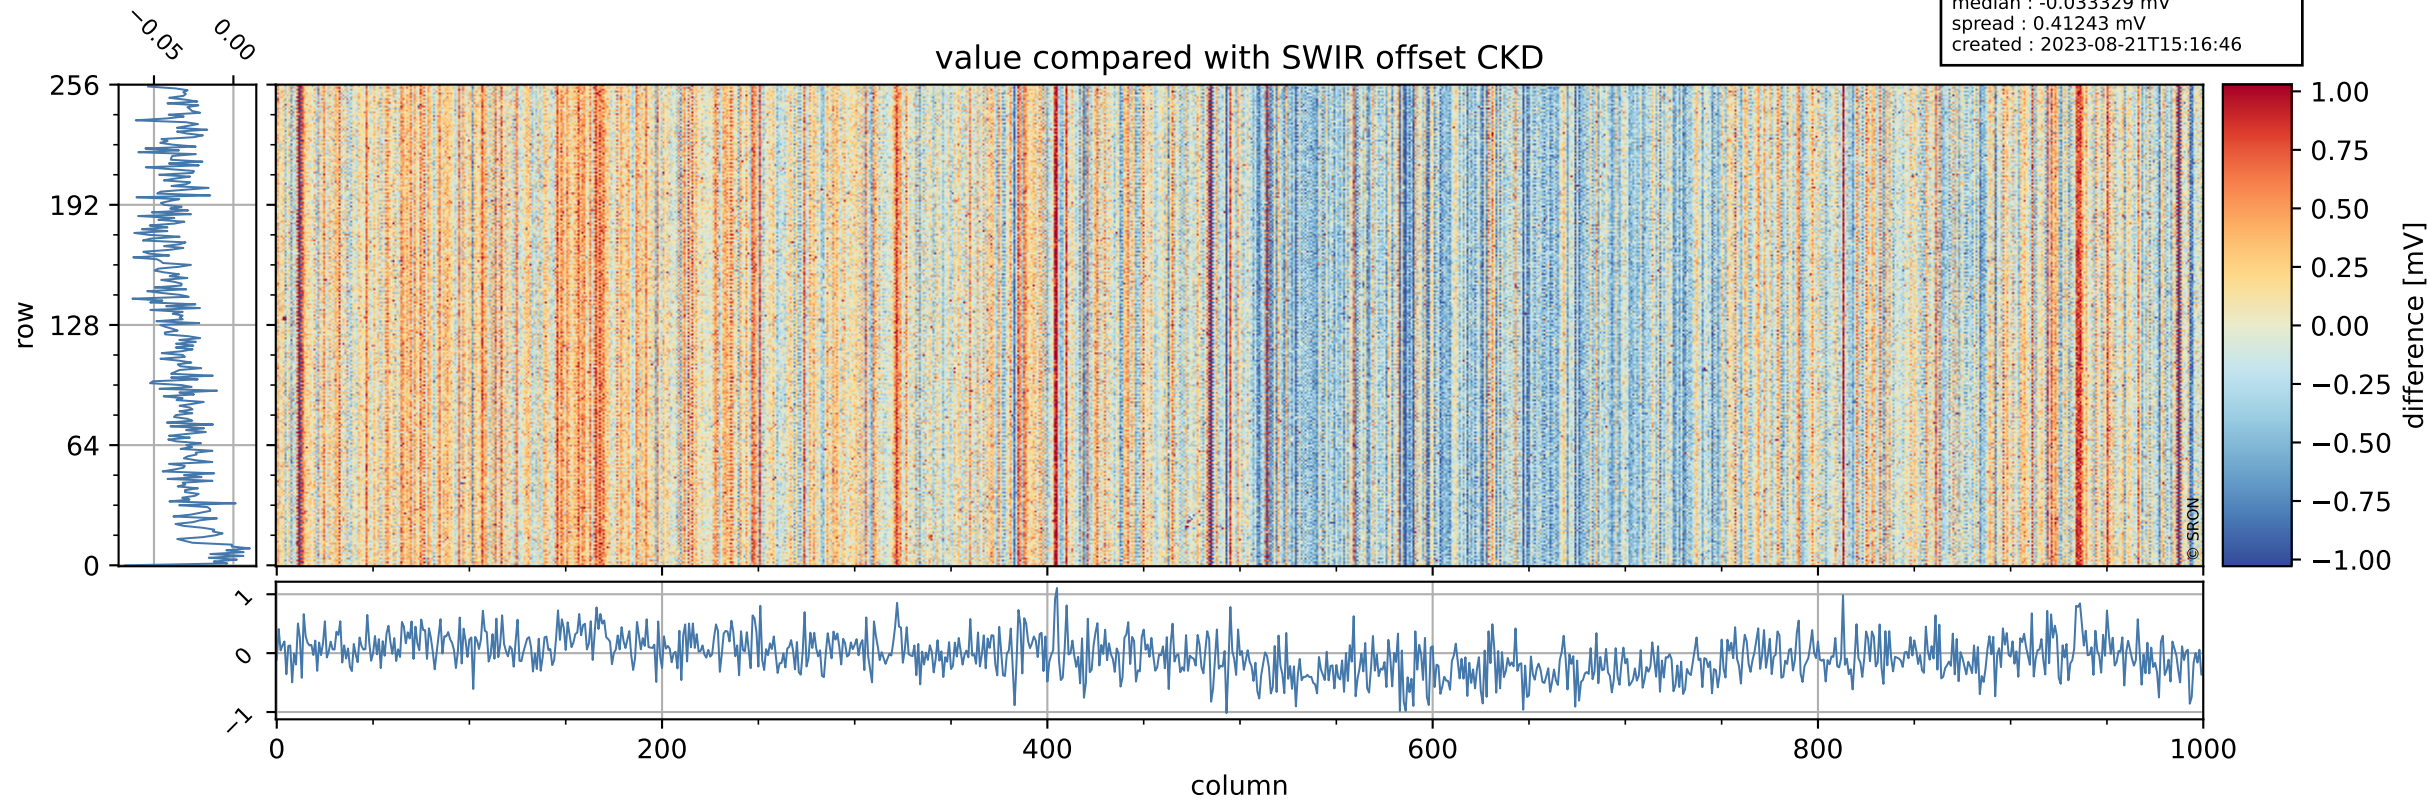

Tropomi SWIR offset (official)

orbits : 19 in [23767, 23812]
coverage : 2022-05-15 / 2022-05-18
median : 0.52598 V
spread : 0.035913 V
created : 2023-08-21T15:16:45

value detector map

Tropomi SWIR offset (official)

orbits : 19 in [23767, 23812]
coverage : 2022-05-15 / 2022-05-18
median : 30.327 μV
spread : 15.108 μV
created : 2023-08-21T15:16:45

Tropomi SWIR offset (official)

orbits : 19 in [23767, 23812]
coverage : 2022-05-15 / 2022-05-18
median : -0.033329 mV
spread : 0.41243 mV
created : 2023-08-21T15:16:46

value compared with SWIR offset CKD

Tropomi SWIR offset (official) ground-tracks of Sentinel-5P

orbits : 19 in [23767, 23812]
coverage : 2022-05-15 / 2022-05-18
created : 2023-08-21T15:16:46

Tropomi SWIR offset (official)

orbits : [2827, 23812]
coverage : 2018-04-30 / 2022-05-18
created : 2023-08-21T15:16:47

trend of detector median & temperatures