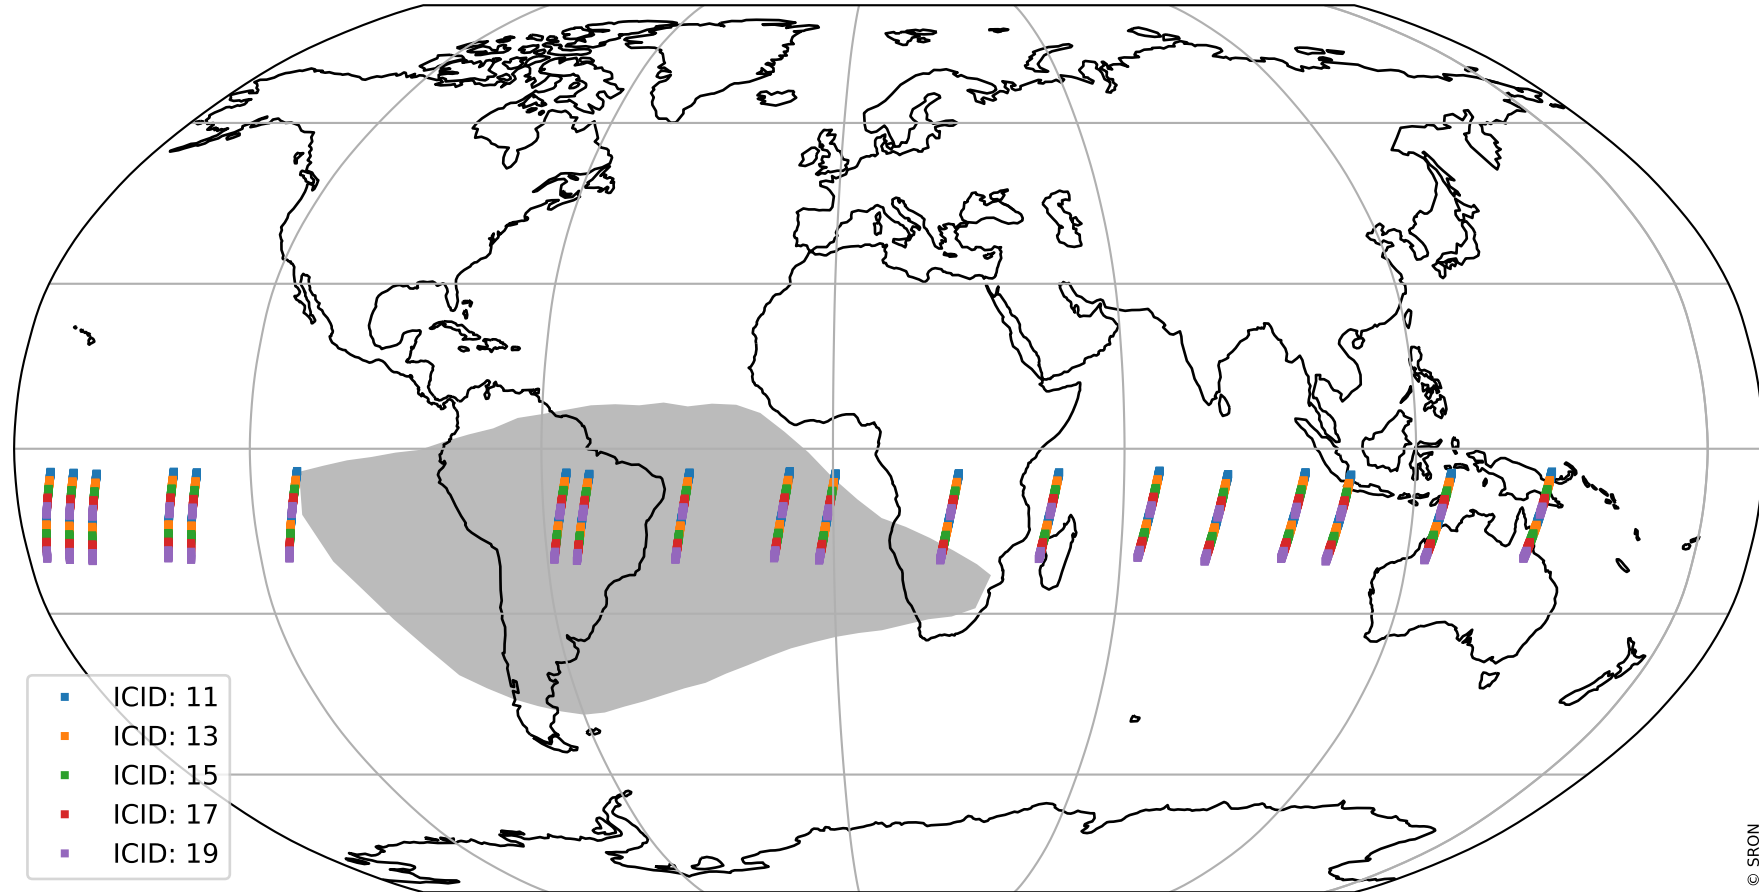

Tropomi SWIR offset (official)

orbits : 19 in [23767, 23812]
coverage : 2022-05-15 / 2022-05-18
median : 0.52598 V
spread : 0.035913 V
created : 2023-08-21T15:16:45

value detector map

Tropomi SWIR offset (official)

orbits : 19 in [23767, 23812]
coverage : 2022-05-15 / 2022-05-18
median : 30.327 μV
spread : 15.108 μV
created : 2023-08-21T15:16:45

Tropomi SWIR offset (official)

orbits : 19 in [23767, 23812]
coverage : 2022-05-15 / 2022-05-18
median : -0.033329 mV
spread : 0.41243 mV
created : 2023-08-21T15:16:46

value compared with SWIR offset CKD

Tropomi SWIR offset (official) ground-tracks of Sentinel-5P

orbits : 19 in [23767, 23812]
coverage : 2022-05-15 / 2022-05-18
created : 2023-08-21T15:16:46

Tropomi SWIR offset (official)

orbits : [2827, 23812]
coverage : 2018-04-30 / 2022-05-18
created : 2023-08-21T15:16:47

trend of detector median & temperatures