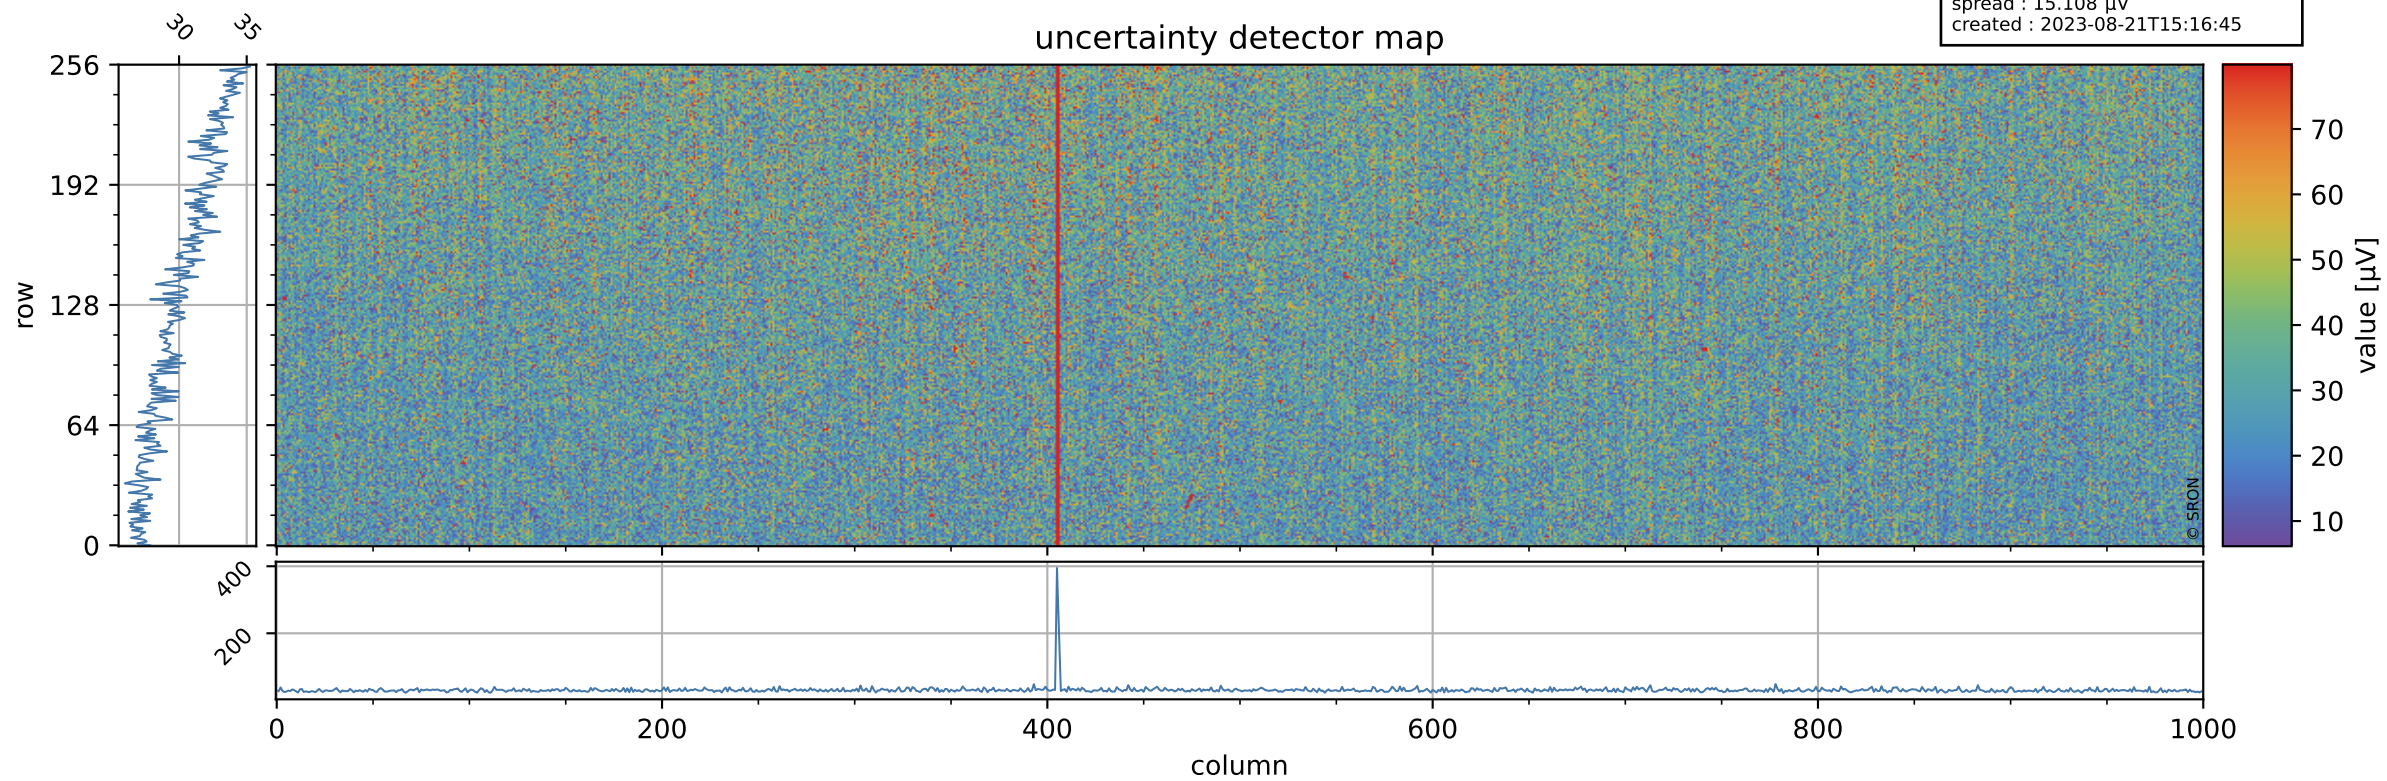

Tropomi SWIR offset (official)

orbits : 19 in [23767, 23812]
coverage : 2022-05-15 / 2022-05-18
median : 0.52598 V
spread : 0.035913 V
created : 2023-08-21T15:16:45

value detector map

Tropomi SWIR offset (official)

orbits : 19 in [23767, 23812]
coverage : 2022-05-15 / 2022-05-18
median : 30.327 μV
spread : 15.108 μV
created : 2023-08-21T15:16:45

Tropomi SWIR offset (official)

orbits : 19 in [23767, 23812]
coverage : 2022-05-15 / 2022-05-18
median : -0.033329 mV
spread : 0.41243 mV
created : 2023-08-21T15:16:46

value compared with SWIR offset CKD

Tropomi SWIR offset (official) ground-tracks of Sentinel-5P

orbits : 19 in [23767, 23812]
coverage : 2022-05-15 / 2022-05-18
created : 2023-08-21T15:16:46

Tropomi SWIR offset (official)

orbits : [2827, 23812]
coverage : 2018-04-30 / 2022-05-18
created : 2023-08-21T15:16:47

trend of detector median & temperatures