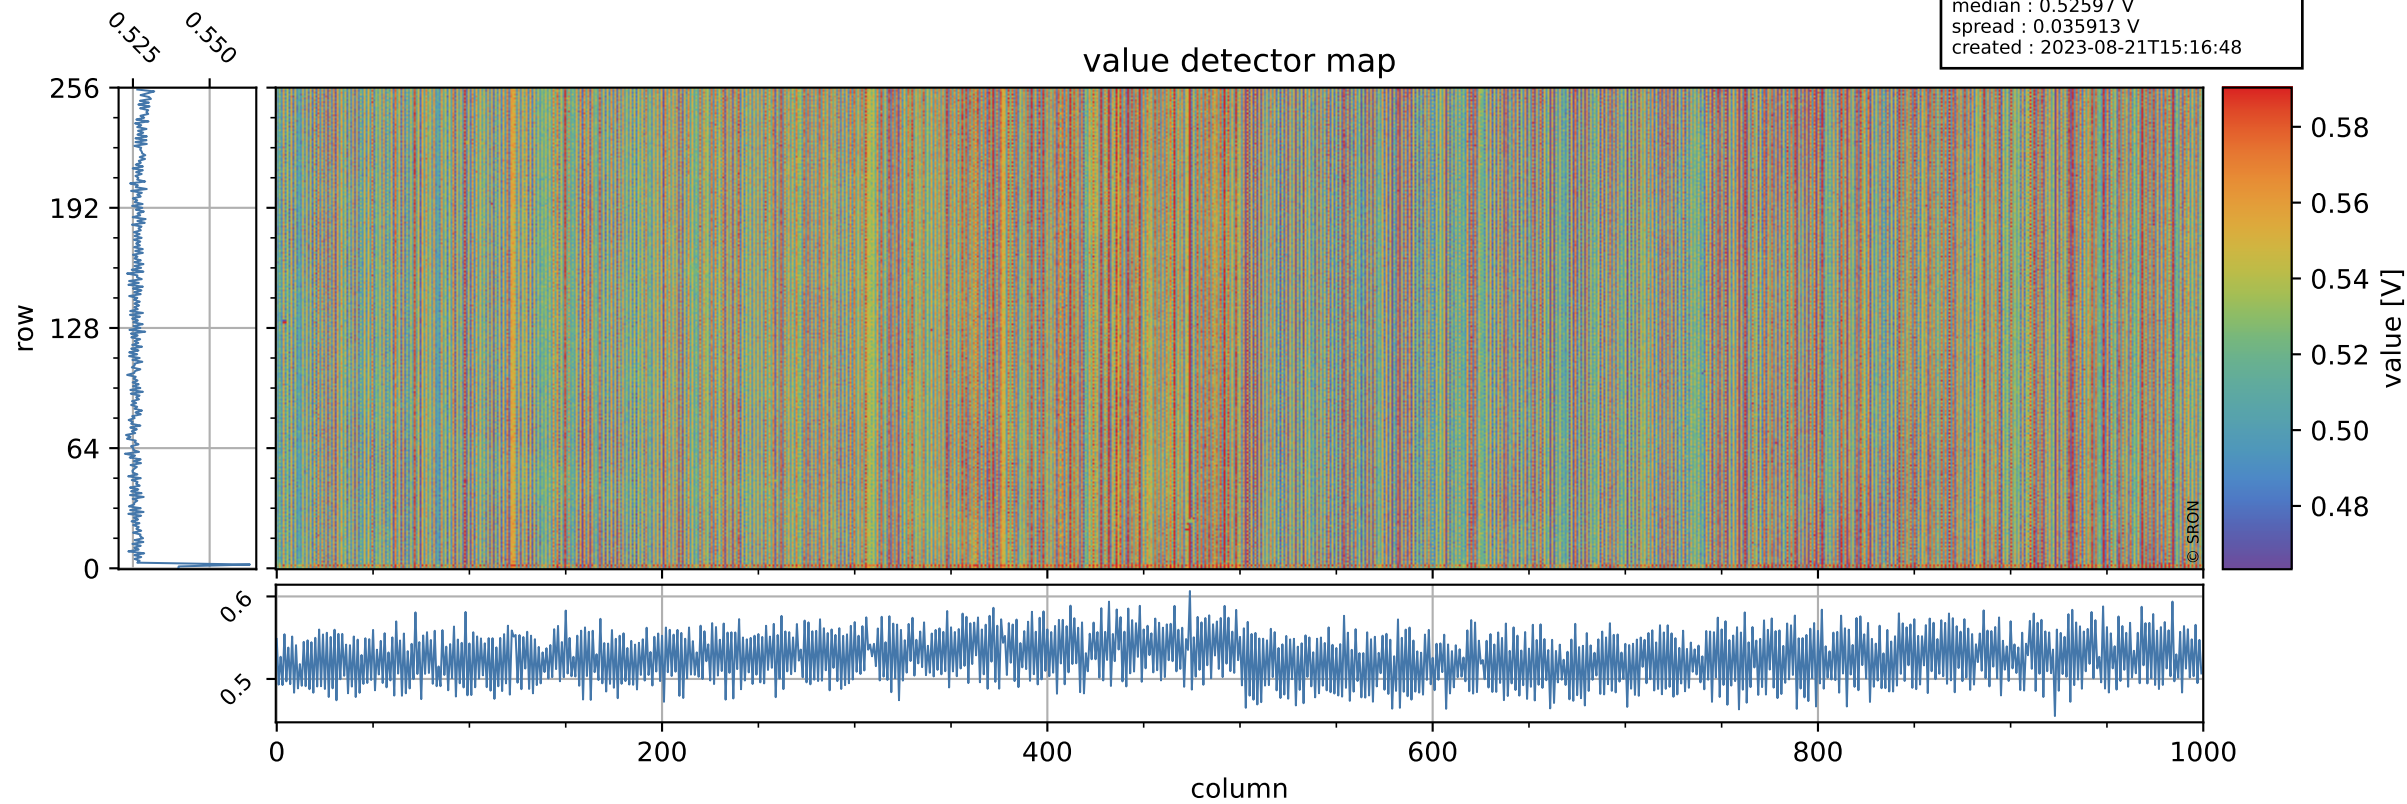

# Tropomi SWIR offset (official)

orbits : 20 in [23782, 23827]  
coverage : 2022-05-16 / 2022-05-19  
median : 0.52597 V  
spread : 0.035913 V  
created : 2023-08-21T15:16:48

## value detector map

# Tropomi SWIR offset (official)

orbits : 20 in [23782, 23827]  
coverage : 2022-05-16 / 2022-05-19  
median : 30.694  $\mu\text{V}$   
spread : 15.229  $\mu\text{V}$   
created : 2023-08-21T15:16:48

# Tropomi SWIR offset (official) ground-tracks of Sentinel-5P

orbits : 20 in [23782, 23827]  
coverage : 2022-05-16 / 2022-05-19  
created : 2023-08-21T15:16:49