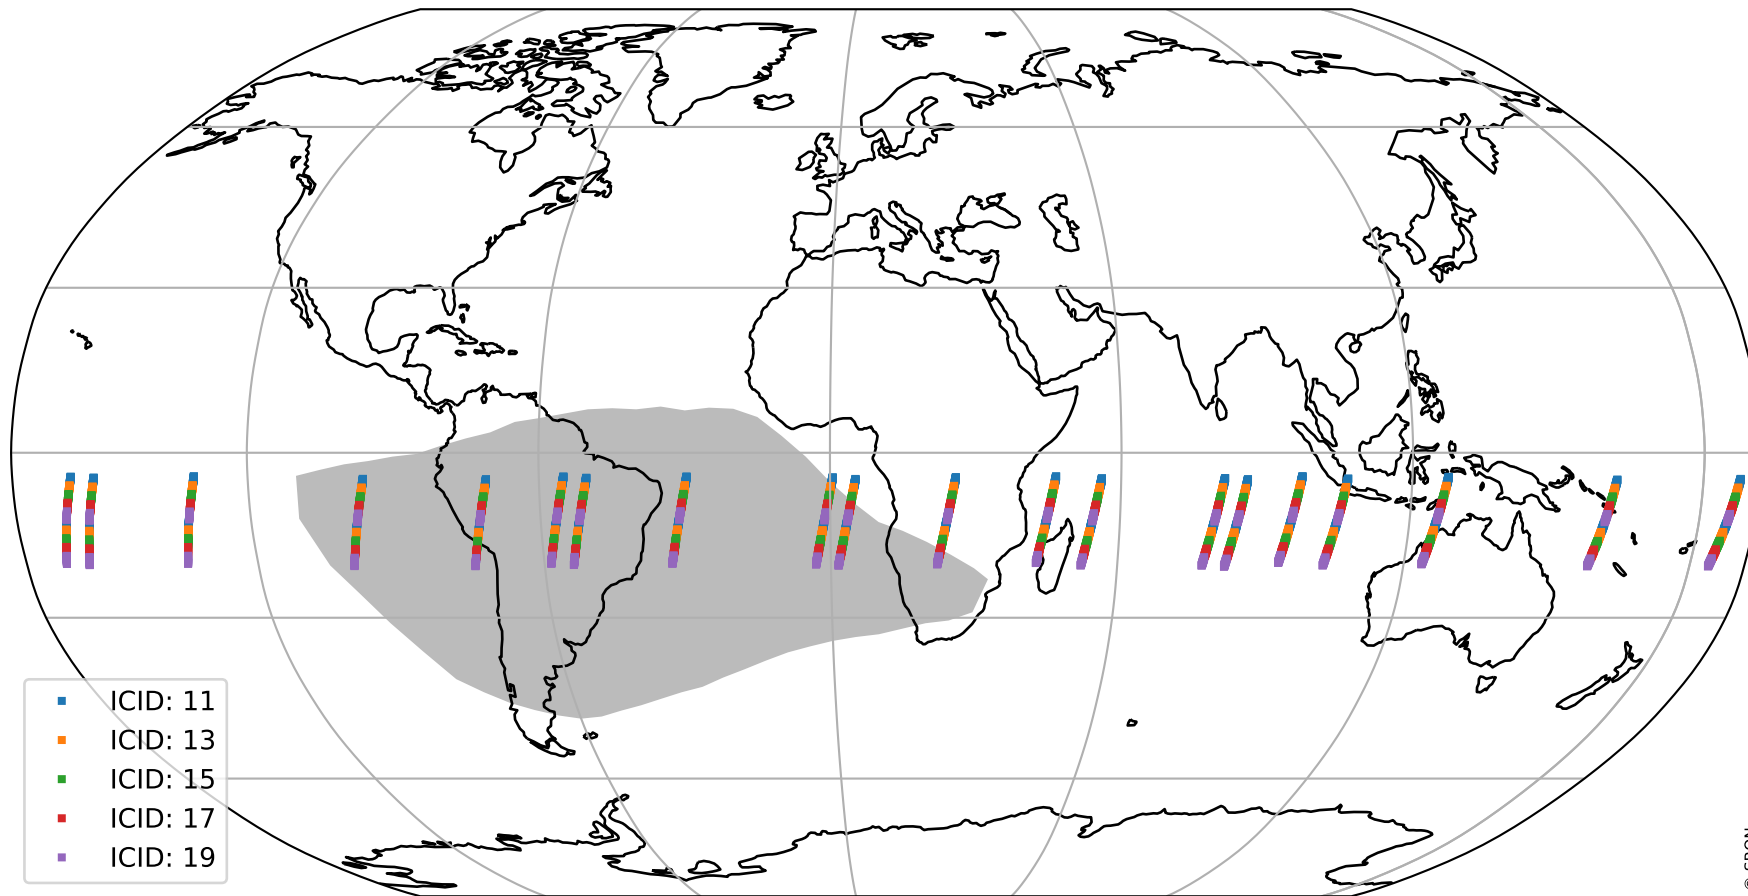

# Tropomi SWIR offset (official)

orbits : 20 in [23782, 23827]  
coverage : 2022-05-16 / 2022-05-19  
median : 30.694  $\mu\text{V}$   
spread : 15.229  $\mu\text{V}$   
created : 2023-08-21T15:16:48

# Tropomi SWIR offset (official)

orbits : 20 in [23782, 23827]  
coverage : 2022-05-16 / 2022-05-19  
median : -0.038836 mV  
spread : 0.41146 mV  
created : 2023-08-21T15:16:49

value compared with SWIR offset CKD

# Tropomi SWIR offset (official) ground-tracks of Sentinel-5P

orbits : 20 in [23782, 23827]  
coverage : 2022-05-16 / 2022-05-19  
created : 2023-08-21T15:16:49

# Tropomi SWIR offset (official)

orbits : [2827, 23827]  
coverage : 2018-04-30 / 2022-05-19  
created : 2023-08-21T15:16:50