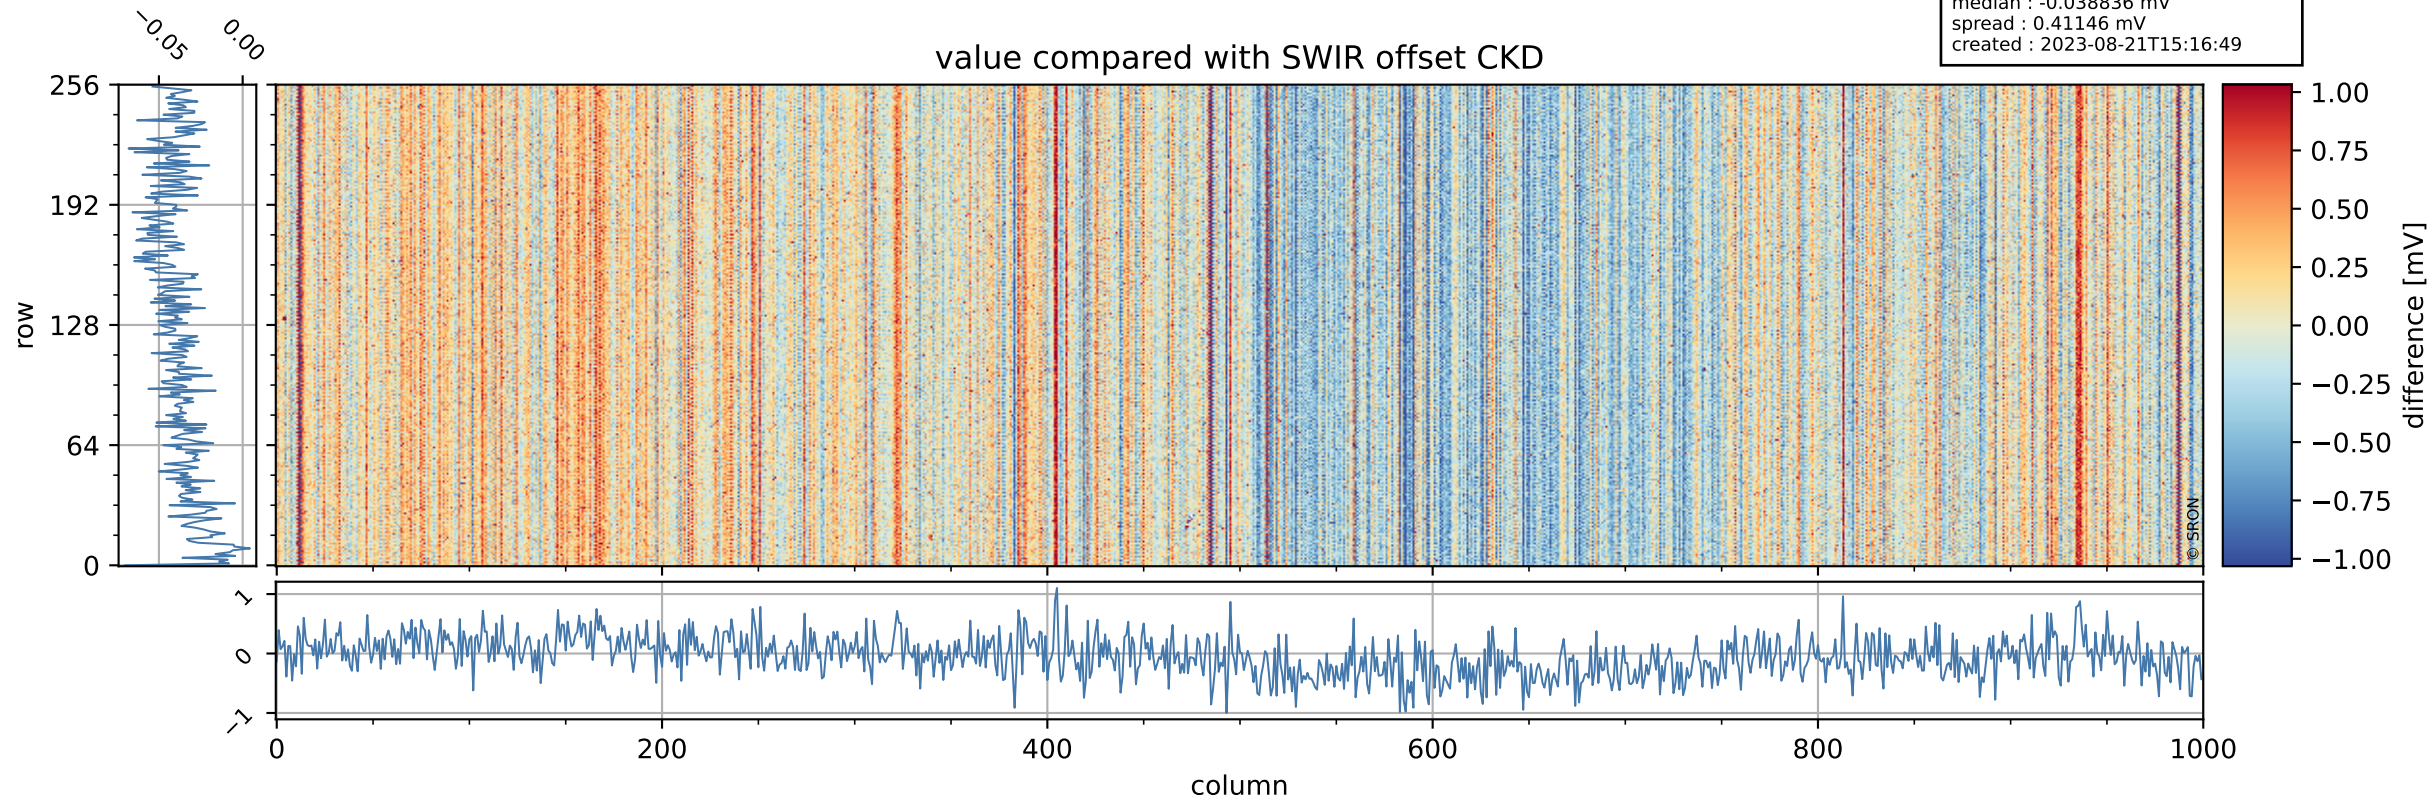

## value detector map

# Tropomi SWIR offset (official)

orbits : 20 in [23782, 23827]  
coverage : 2022-05-16 / 2022-05-19  
median : 30.694  $\mu\text{V}$   
spread : 15.229  $\mu\text{V}$   
created : 2023-08-21T15:16:48

# Tropomi SWIR offset (official)

orbits : 20 in [23782, 23827]  
coverage : 2022-05-16 / 2022-05-19  
median : -0.038836 mV  
spread : 0.41146 mV  
created : 2023-08-21T15:16:49

value compared with SWIR offset CKD

# Tropomi SWIR offset (official) ground-tracks of Sentinel-5P

orbits : 20 in [23782, 23827]  
coverage : 2022-05-16 / 2022-05-19  
created : 2023-08-21T15:16:49