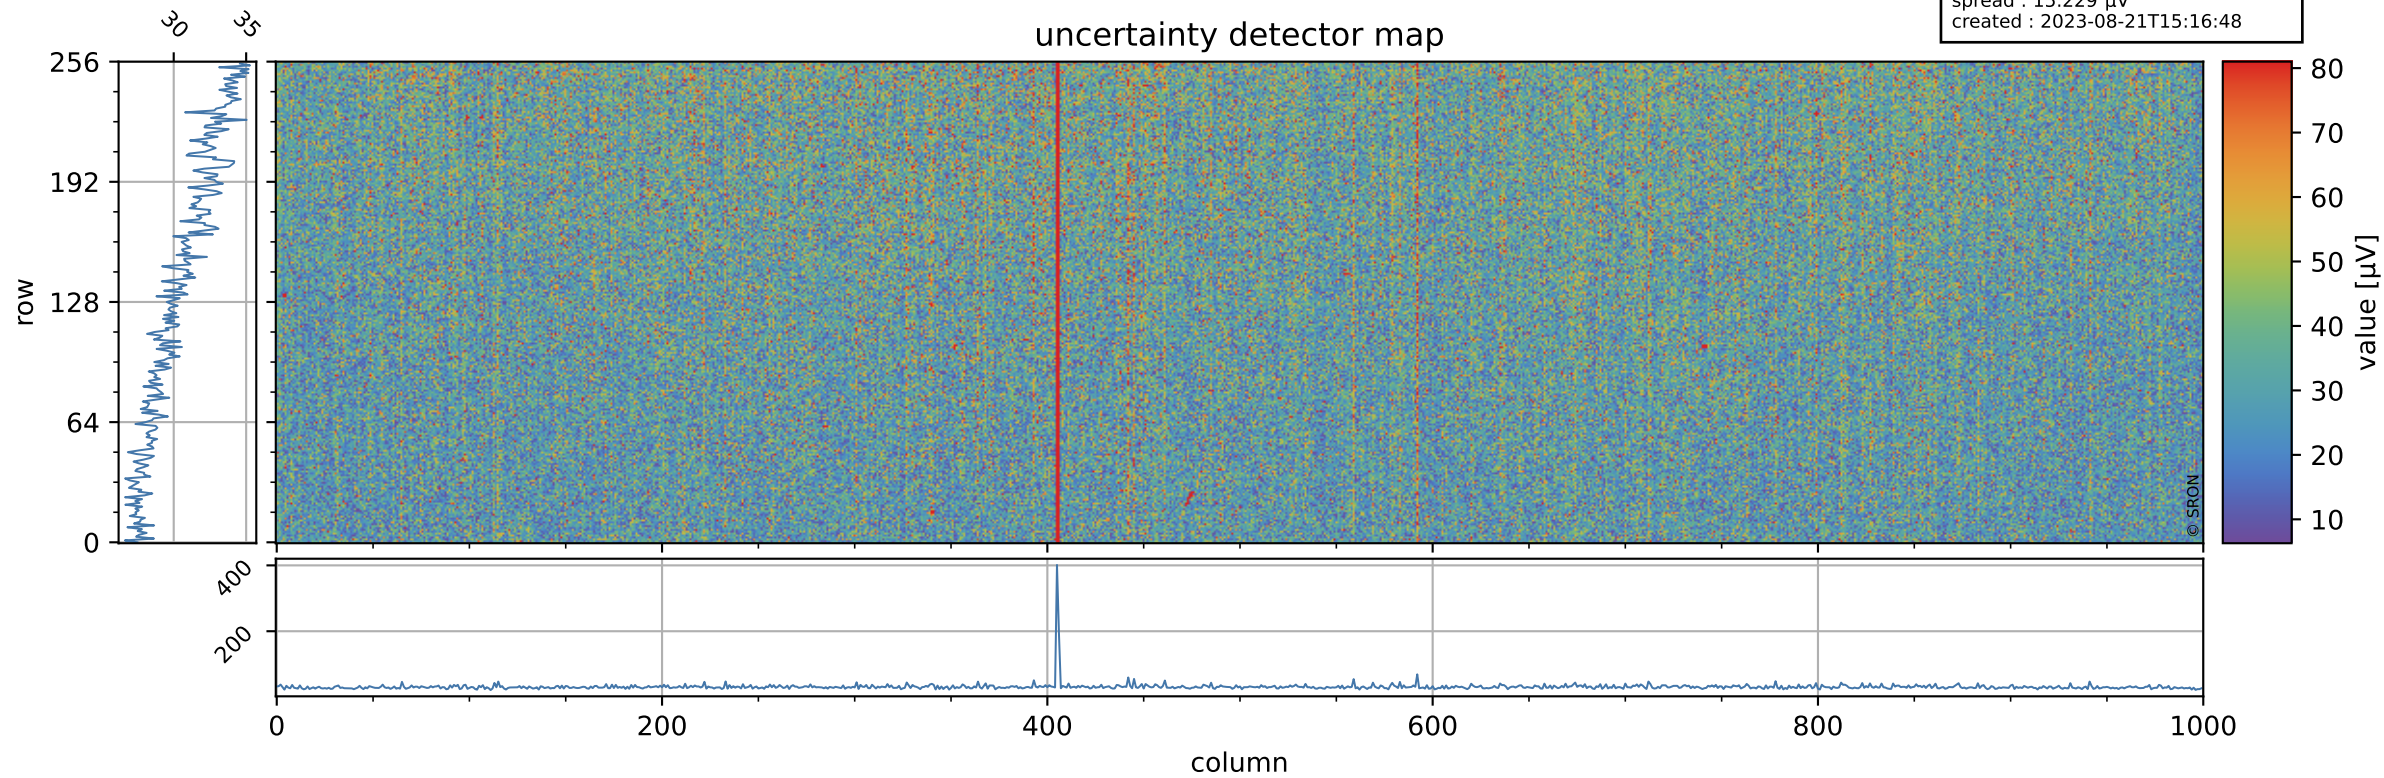

# Tropomi SWIR offset (official)

orbits : 20 in [23782, 23827]  
coverage : 2022-05-16 / 2022-05-19  
median : 0.52597 V  
spread : 0.035913 V  
created : 2023-08-21T15:16:48

## value detector map

# Tropomi SWIR offset (official)

orbits : 20 in [23782, 23827]  
coverage : 2022-05-16 / 2022-05-19  
median : 30.694  $\mu\text{V}$   
spread : 15.229  $\mu\text{V}$   
created : 2023-08-21T15:16:48

# Tropomi SWIR offset (official) ground-tracks of Sentinel-5P

orbits : 20 in [23782, 23827]  
coverage : 2022-05-16 / 2022-05-19  
created : 2023-08-21T15:16:49