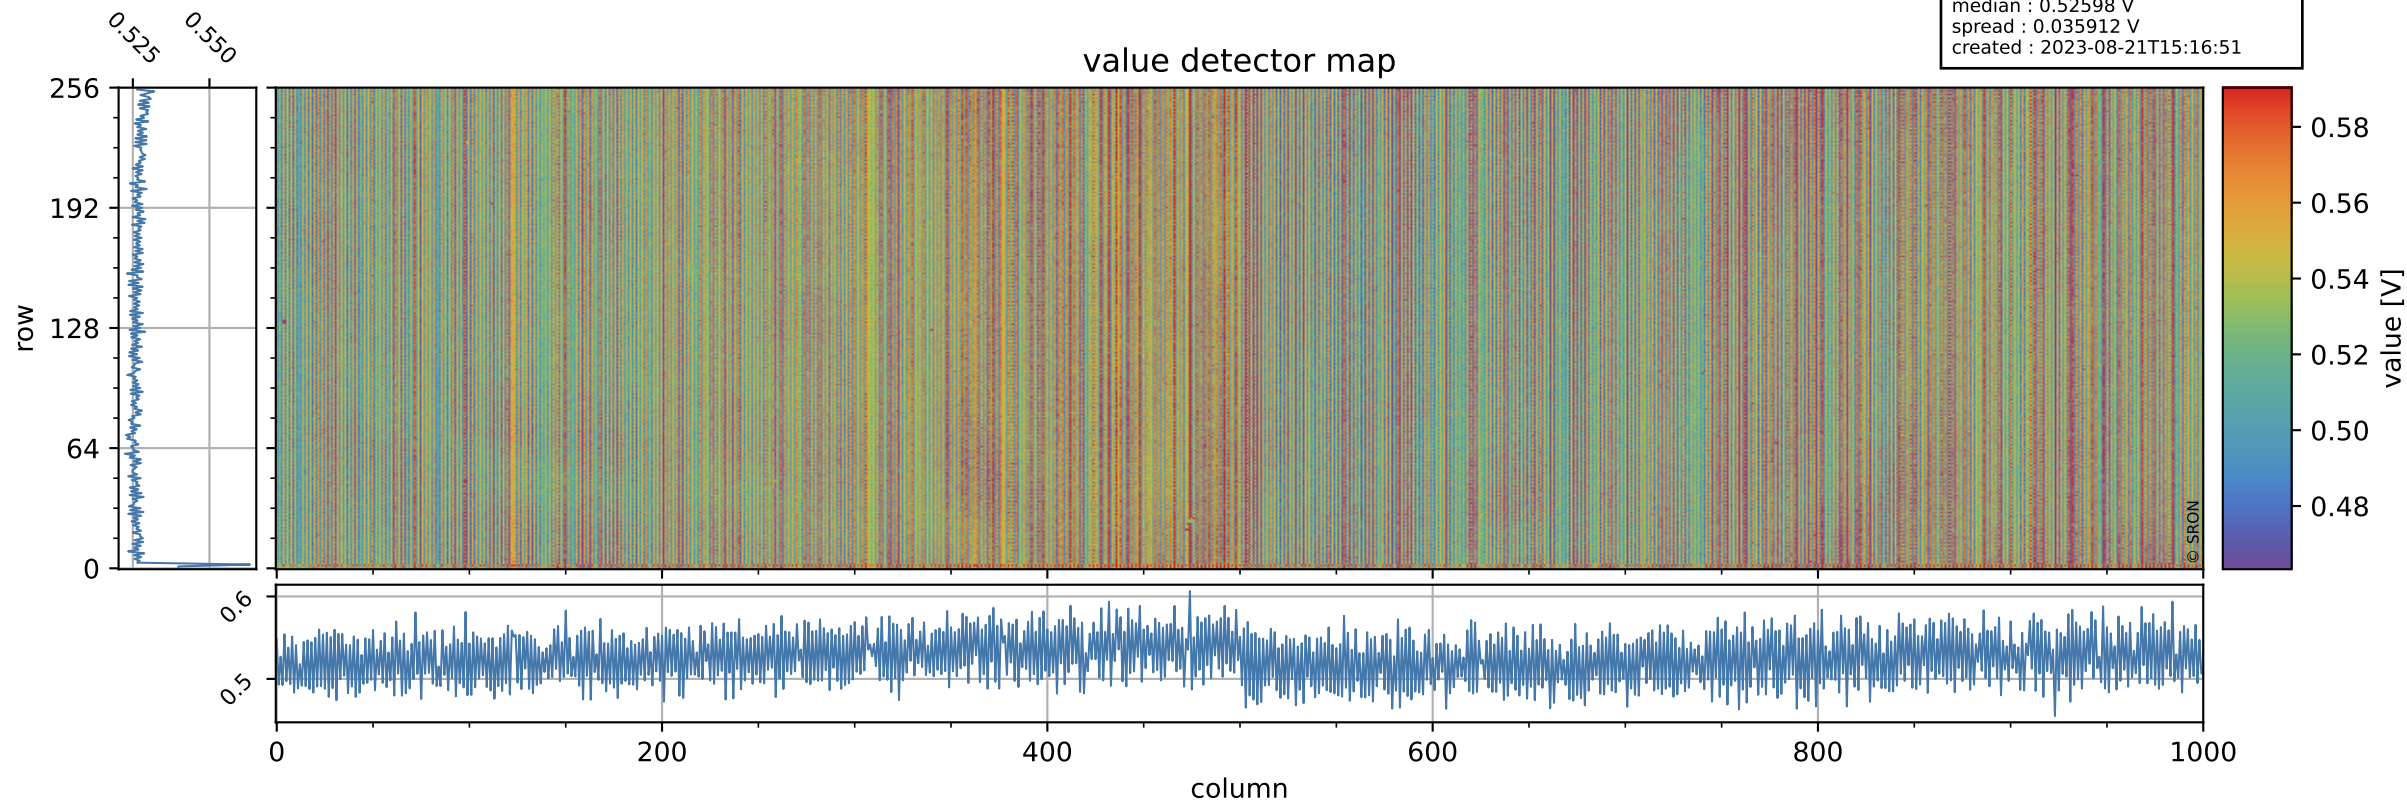

Tropomi SWIR offset (official)

orbits : 19 in [23797, 23842]
coverage : 2022-05-17 / 2022-05-20
median : 0.52598 V
spread : 0.035912 V
created : 2023-08-21T15:16:51

value detector map

Tropomi SWIR offset (official)

orbits : 19 in [23797, 23842]
coverage : 2022-05-17 / 2022-05-20
median : 31.237 μV
spread : 15.375 μV
created : 2023-08-21T15:16:52

Tropomi SWIR offset (official)

orbits : 19 in [23797, 23842]
coverage : 2022-05-17 / 2022-05-20
median : -0.031304 mV
spread : 0.40991 mV
created : 2023-08-21T15:16:53

value compared with SWIR offset CKD

Tropomi SWIR offset (official) ground-tracks of Sentinel-5P

orbits : 19 in [23797, 23842]
coverage : 2022-05-17 / 2022-05-20
created : 2023-08-21T15:16:53

Tropomi SWIR offset (official)

orbits : [2827, 23842]
coverage : 2018-04-30 / 2022-05-20
created : 2023-08-21T15:16:54

trend of detector median & temperatures