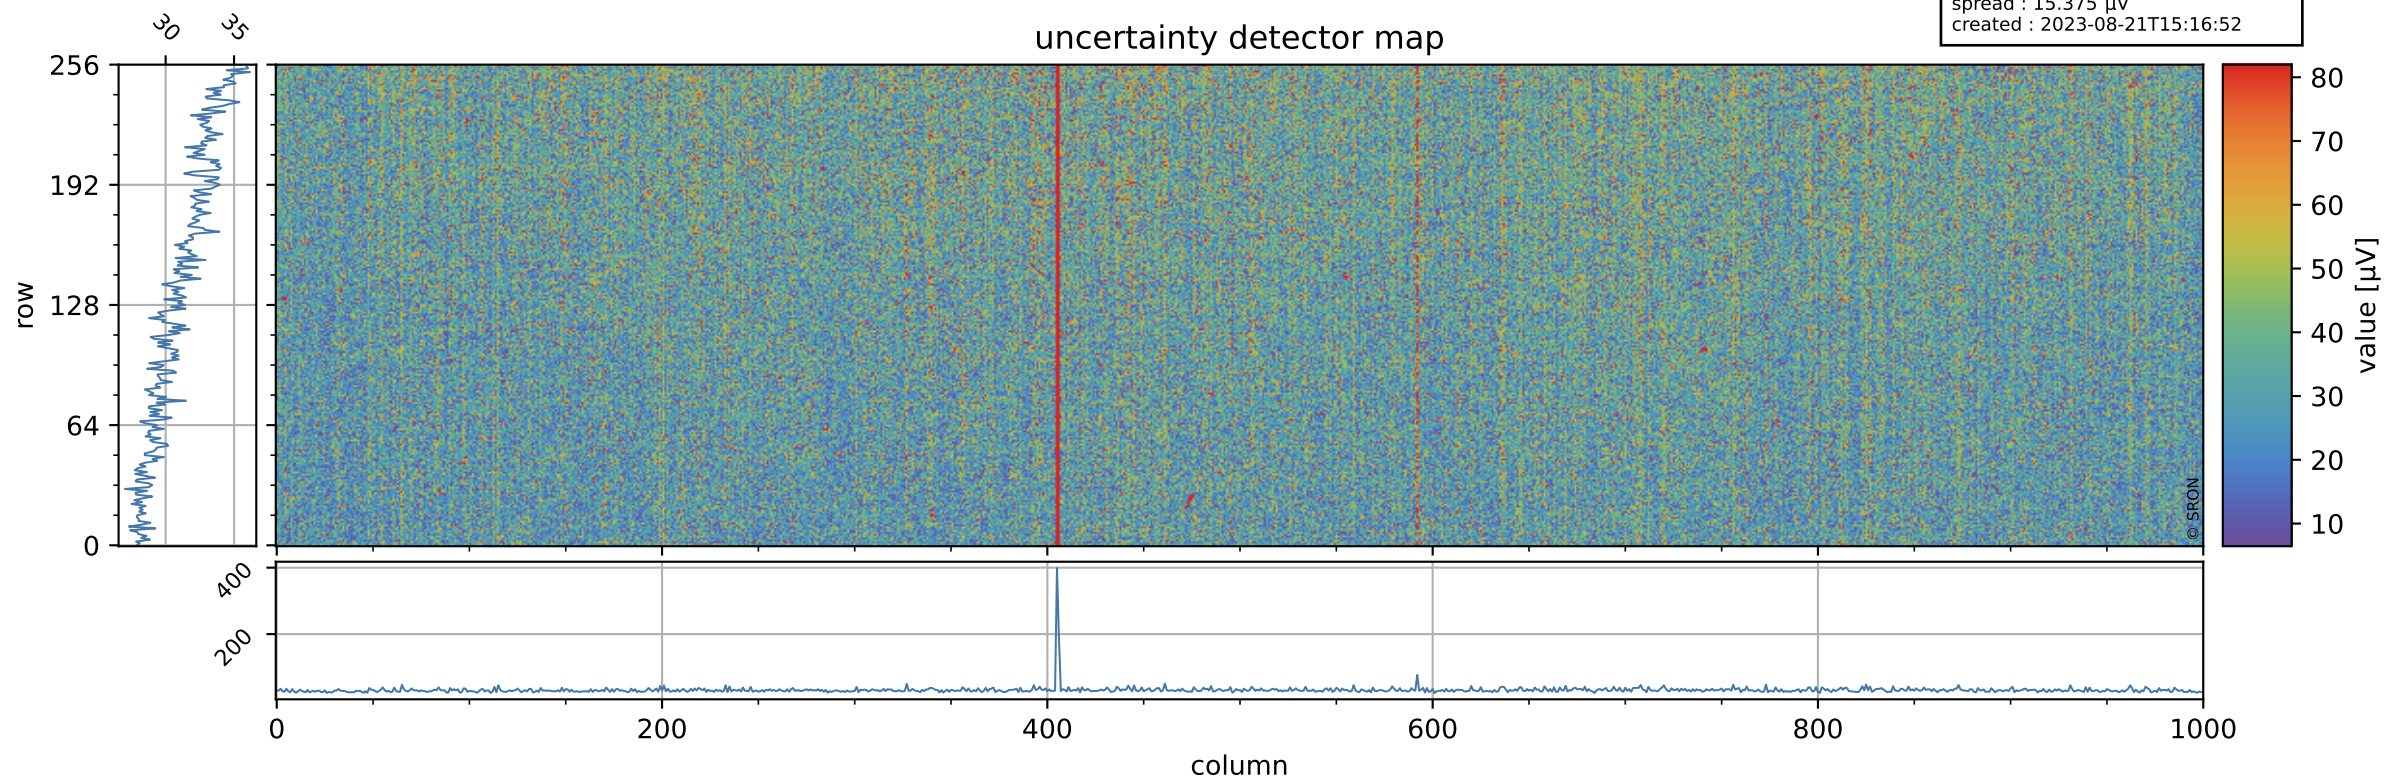

Tropomi SWIR offset (official)

orbits : 19 in [23797, 23842]
coverage : 2022-05-17 / 2022-05-20
median : 0.52598 V
spread : 0.035912 V
created : 2023-08-21T15:16:51

value detector map

Tropomi SWIR offset (official)

orbits : 19 in [23797, 23842]
coverage : 2022-05-17 / 2022-05-20
median : 31.237 μV
spread : 15.375 μV
created : 2023-08-21T15:16:52

Tropomi SWIR offset (official)

orbits : 19 in [23797, 23842]
coverage : 2022-05-17 / 2022-05-20
median : -0.031304 mV
spread : 0.40991 mV
created : 2023-08-21T15:16:53

value compared with SWIR offset CKD

Tropomi SWIR offset (official) ground-tracks of Sentinel-5P

orbits : 19 in [23797, 23842]
coverage : 2022-05-17 / 2022-05-20
created : 2023-08-21T15:16:53

Tropomi SWIR offset (official)

orbits : [2827, 23842]
coverage : 2018-04-30 / 2022-05-20
created : 2023-08-21T15:16:54

trend of detector median & temperatures