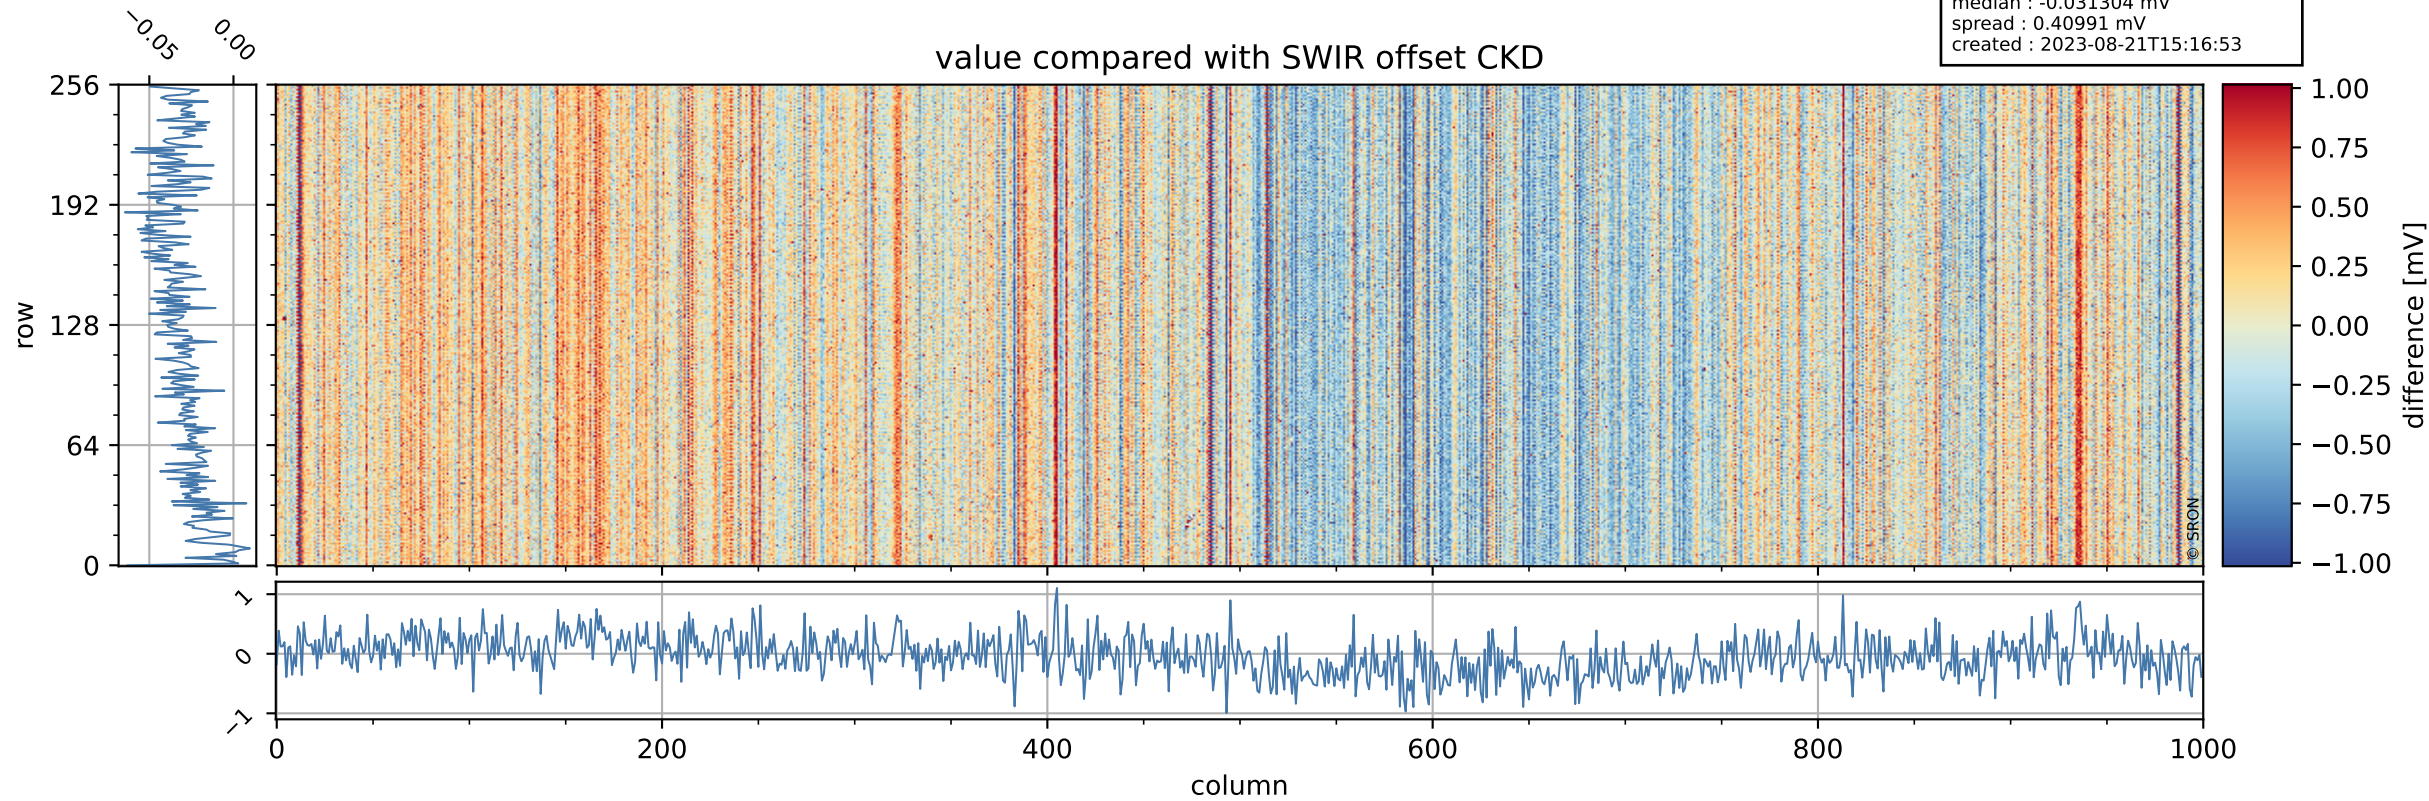

Tropomi SWIR offset (official)

orbits : 19 in [23797, 23842]
coverage : 2022-05-17 / 2022-05-20
median : 0.52598 V
spread : 0.035912 V
created : 2023-08-21T15:16:51

value detector map

Tropomi SWIR offset (official)

orbits : 19 in [23797, 23842]
coverage : 2022-05-17 / 2022-05-20
median : 31.237 μV
spread : 15.375 μV
created : 2023-08-21T15:16:52

Tropomi SWIR offset (official)

orbits : 19 in [23797, 23842]
coverage : 2022-05-17 / 2022-05-20
median : -0.031304 mV
spread : 0.40991 mV
created : 2023-08-21T15:16:53

value compared with SWIR offset CKD

Tropomi SWIR offset (official) ground-tracks of Sentinel-5P

orbits : 19 in [23797, 23842]
coverage : 2022-05-17 / 2022-05-20
created : 2023-08-21T15:16:53

Tropomi SWIR offset (official)

orbits : [2827, 23842]
coverage : 2018-04-30 / 2022-05-20
created : 2023-08-21T15:16:54

trend of detector median & temperatures