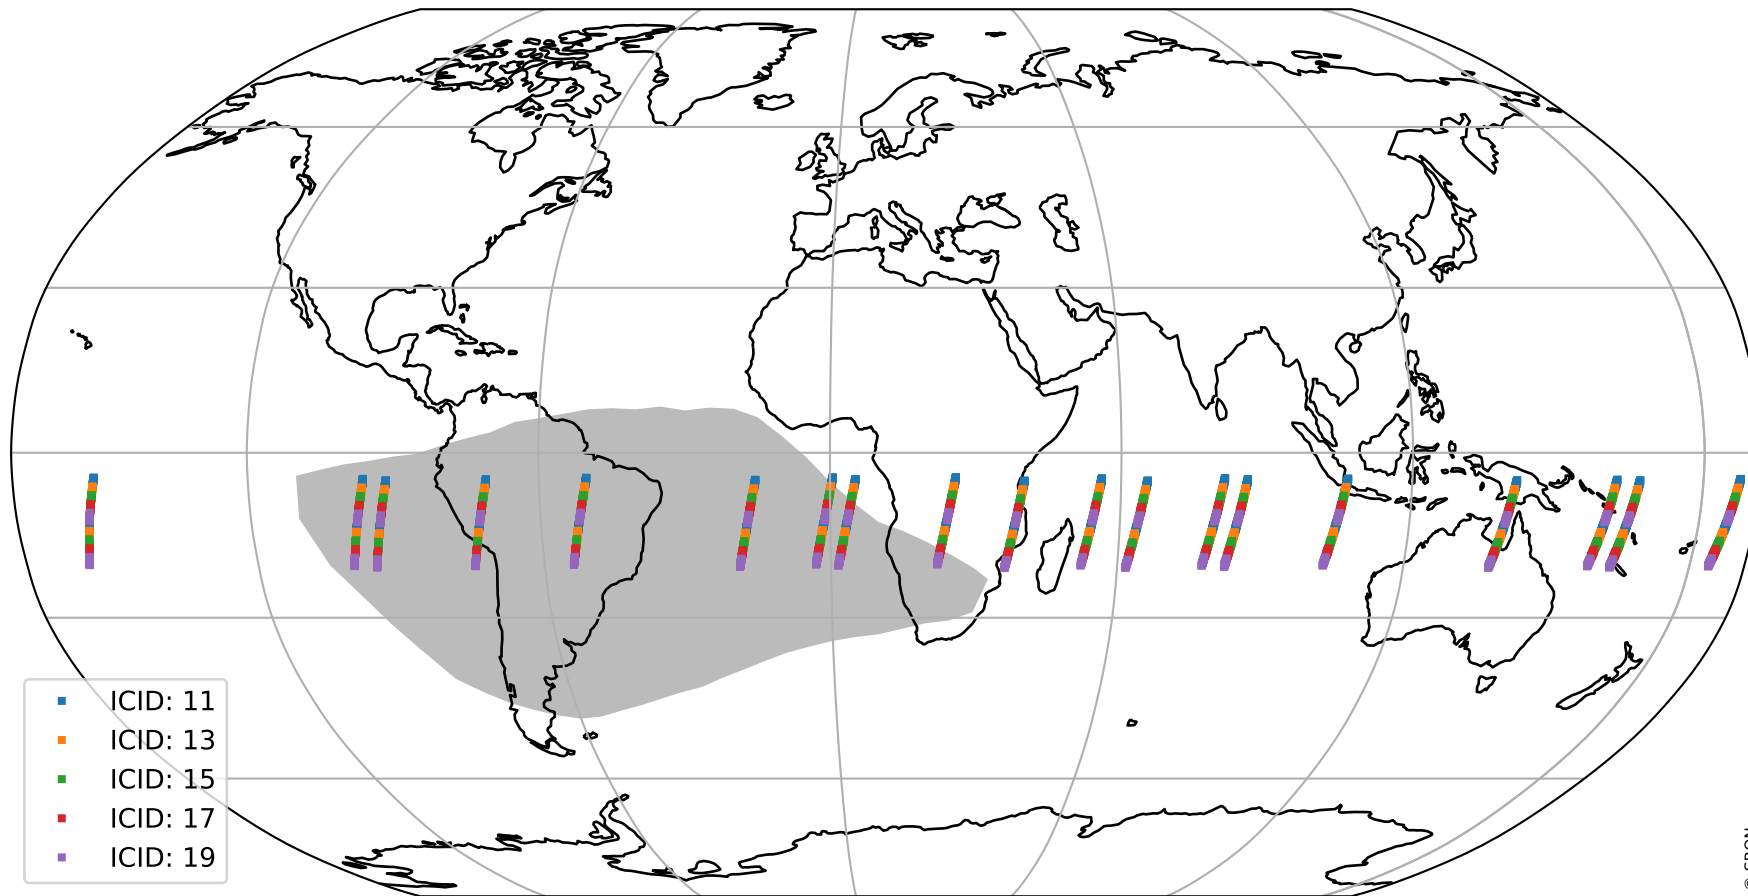

Tropomi SWIR offset (official)

orbits : 19 in [23797, 23842]
coverage : 2022-05-17 / 2022-05-20
median : 0.52598 V
spread : 0.035912 V
created : 2023-08-21T15:16:51

value detector map

Tropomi SWIR offset (official)

orbits : 19 in [23797, 23842]
coverage : 2022-05-17 / 2022-05-20
median : 31.237 μV
spread : 15.375 μV
created : 2023-08-21T15:16:52

Tropomi SWIR offset (official)

orbits : 19 in [23797, 23842]
coverage : 2022-05-17 / 2022-05-20
median : -0.031304 mV
spread : 0.40991 mV
created : 2023-08-21T15:16:53

value compared with SWIR offset CKD

Tropomi SWIR offset (official) ground-tracks of Sentinel-5P

orbits : 19 in [23797, 23842]
coverage : 2022-05-17 / 2022-05-20
created : 2023-08-21T15:16:53

Tropomi SWIR offset (official)

orbits : [2827, 23842]
coverage : 2018-04-30 / 2022-05-20
created : 2023-08-21T15:16:54

trend of detector median & temperatures