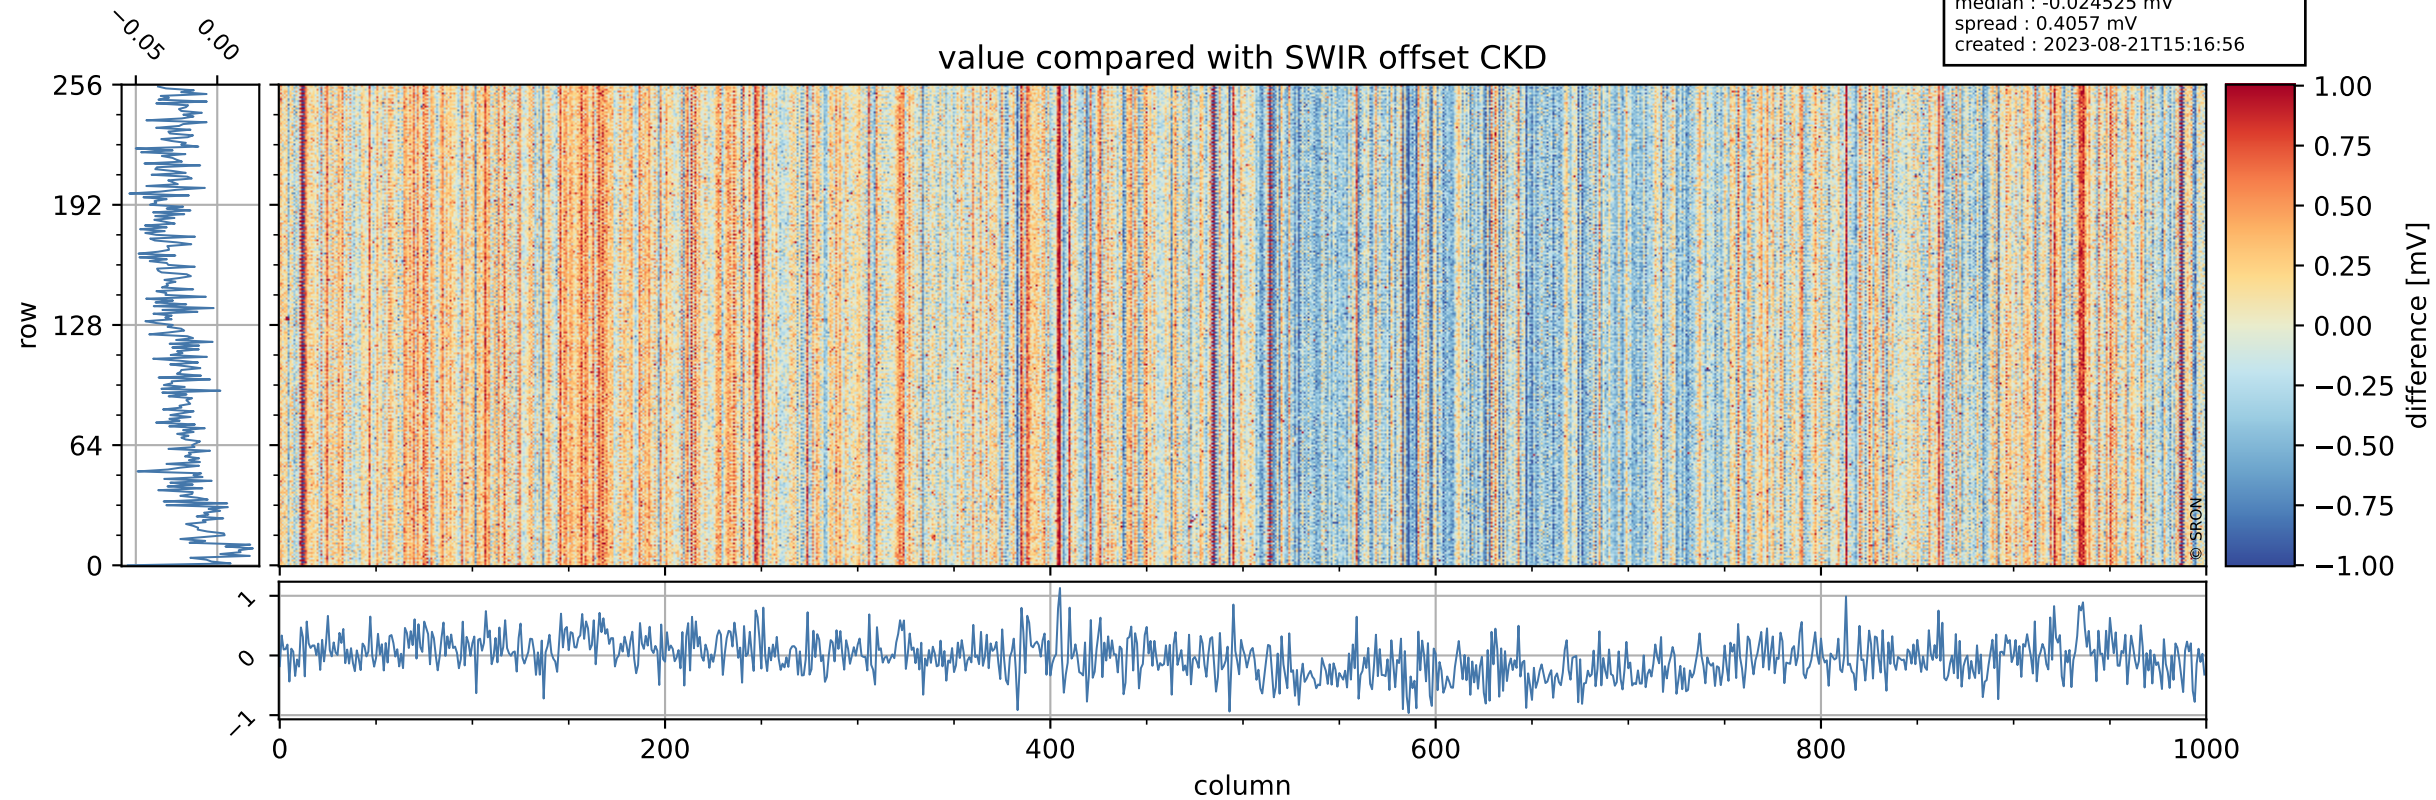

## value detector map

# Tropomi SWIR offset (official)

orbits : 20 in [23812, 23857]  
coverage : 2022-05-18 / 2022-05-21  
median : 29.963  $\mu\text{V}$   
spread : 14.85  $\mu\text{V}$   
created : 2023-08-21T15:16:55

# Tropomi SWIR offset (official)

orbits : 20 in [23812, 23857]  
coverage : 2022-05-18 / 2022-05-21  
median : -0.024525 mV  
spread : 0.4057 mV  
created : 2023-08-21T15:16:56

value compared with SWIR offset CKD

# Tropomi SWIR offset (official) ground-tracks of Sentinel-5P

orbits : 20 in [23812, 23857]  
coverage : 2022-05-18 / 2022-05-21  
created : 2023-08-21T15:16:56