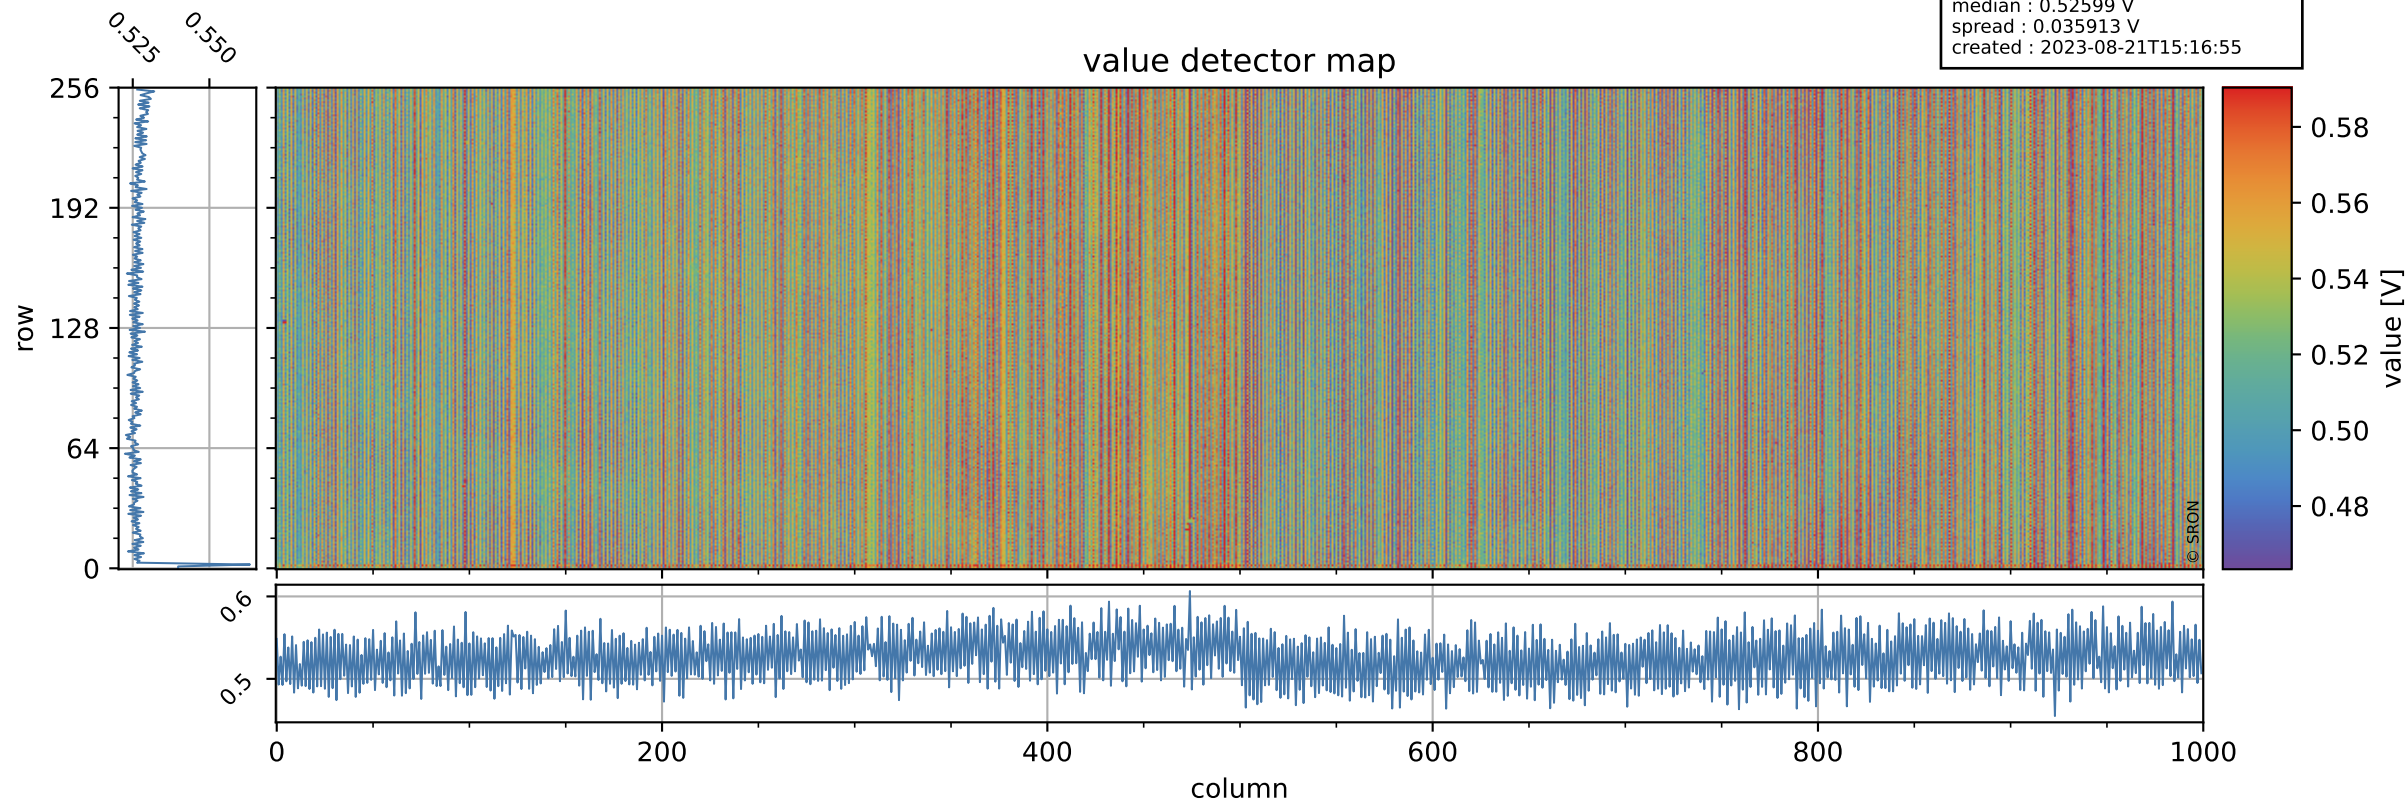

# Tropomi SWIR offset (official)

orbits : 20 in [23812, 23857]  
coverage : 2022-05-18 / 2022-05-21  
median : 0.52599 V  
spread : 0.035913 V  
created : 2023-08-21T15:16:55

## value detector map

# Tropomi SWIR offset (official)

orbits : 20 in [23812, 23857]  
coverage : 2022-05-18 / 2022-05-21  
median : 29.963  $\mu\text{V}$   
spread : 14.85  $\mu\text{V}$   
created : 2023-08-21T15:16:55

# Tropomi SWIR offset (official) ground-tracks of Sentinel-5P

orbits : 20 in [23812, 23857]  
coverage : 2022-05-18 / 2022-05-21  
created : 2023-08-21T15:16:56