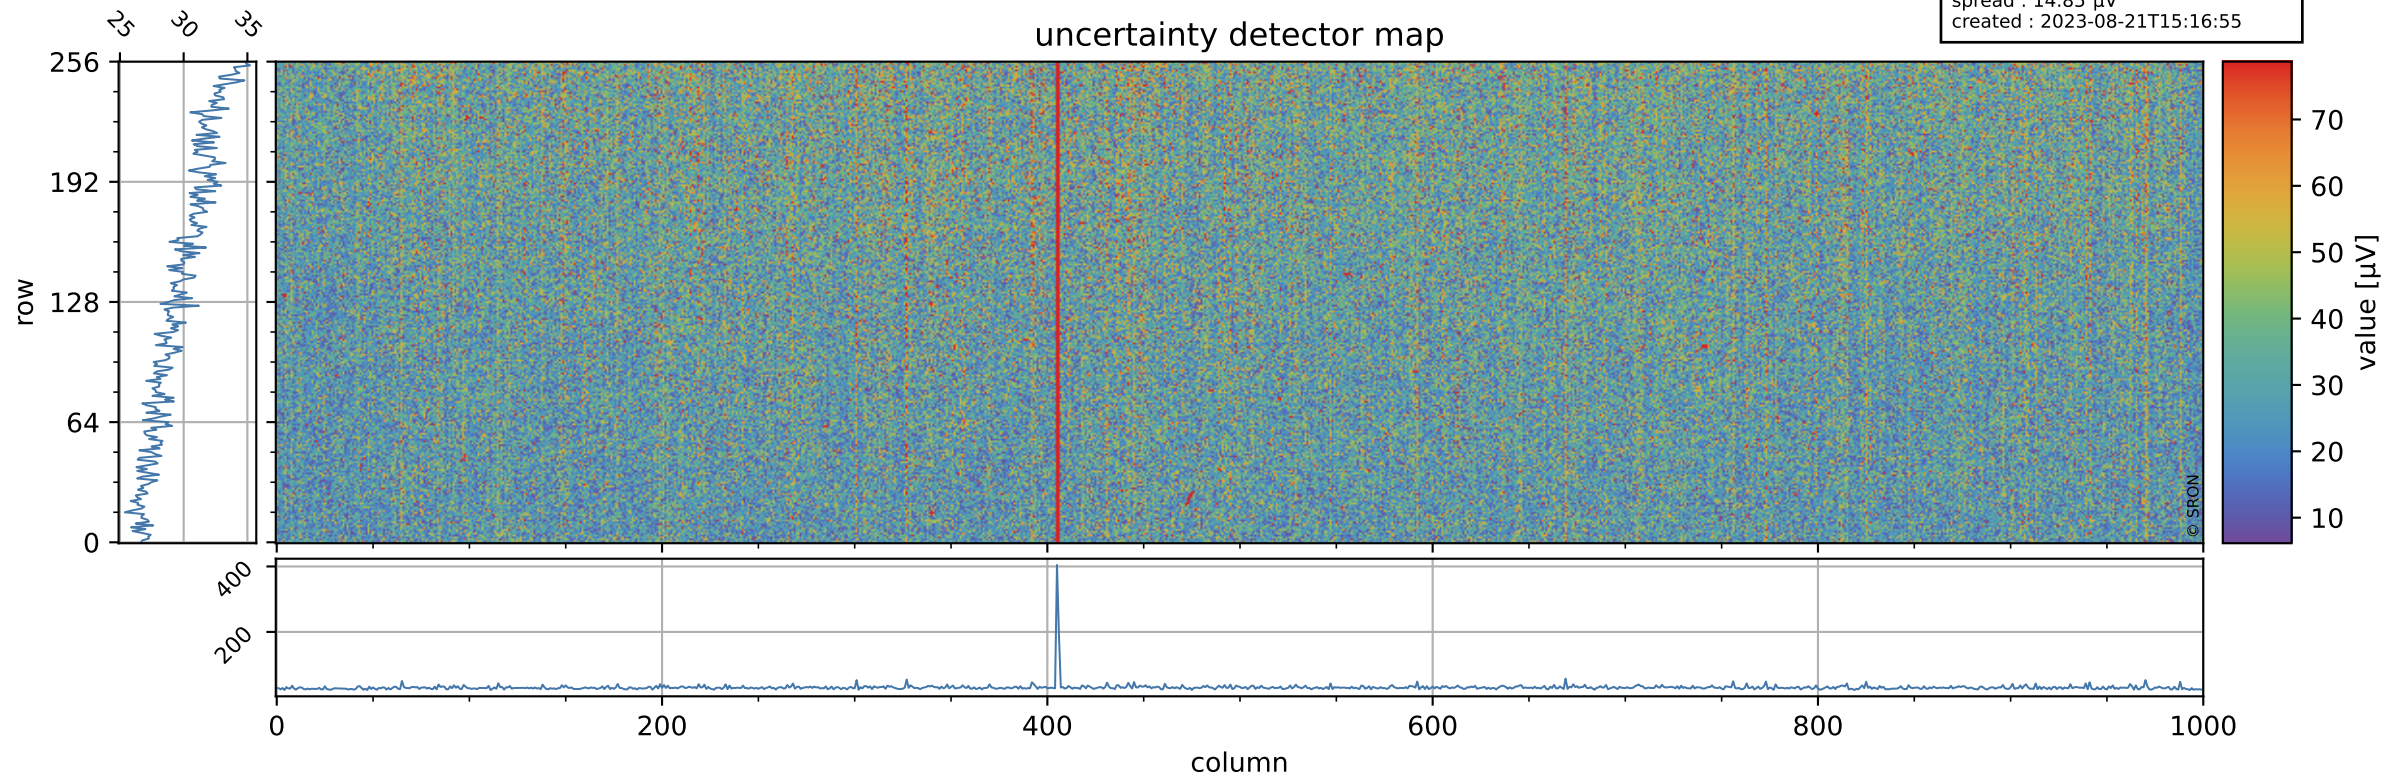

# Tropomi SWIR offset (official)

orbits : 20 in [23812, 23857]  
coverage : 2022-05-18 / 2022-05-21  
median : 0.52599 V  
spread : 0.035913 V  
created : 2023-08-21T15:16:55

## value detector map

# Tropomi SWIR offset (official)

orbits : 20 in [23812, 23857]  
coverage : 2022-05-18 / 2022-05-21  
median : 29.963  $\mu\text{V}$   
spread : 14.85  $\mu\text{V}$   
created : 2023-08-21T15:16:55

# Tropomi SWIR offset (official) ground-tracks of Sentinel-5P

orbits : 20 in [23812, 23857]  
coverage : 2022-05-18 / 2022-05-21  
created : 2023-08-21T15:16:56