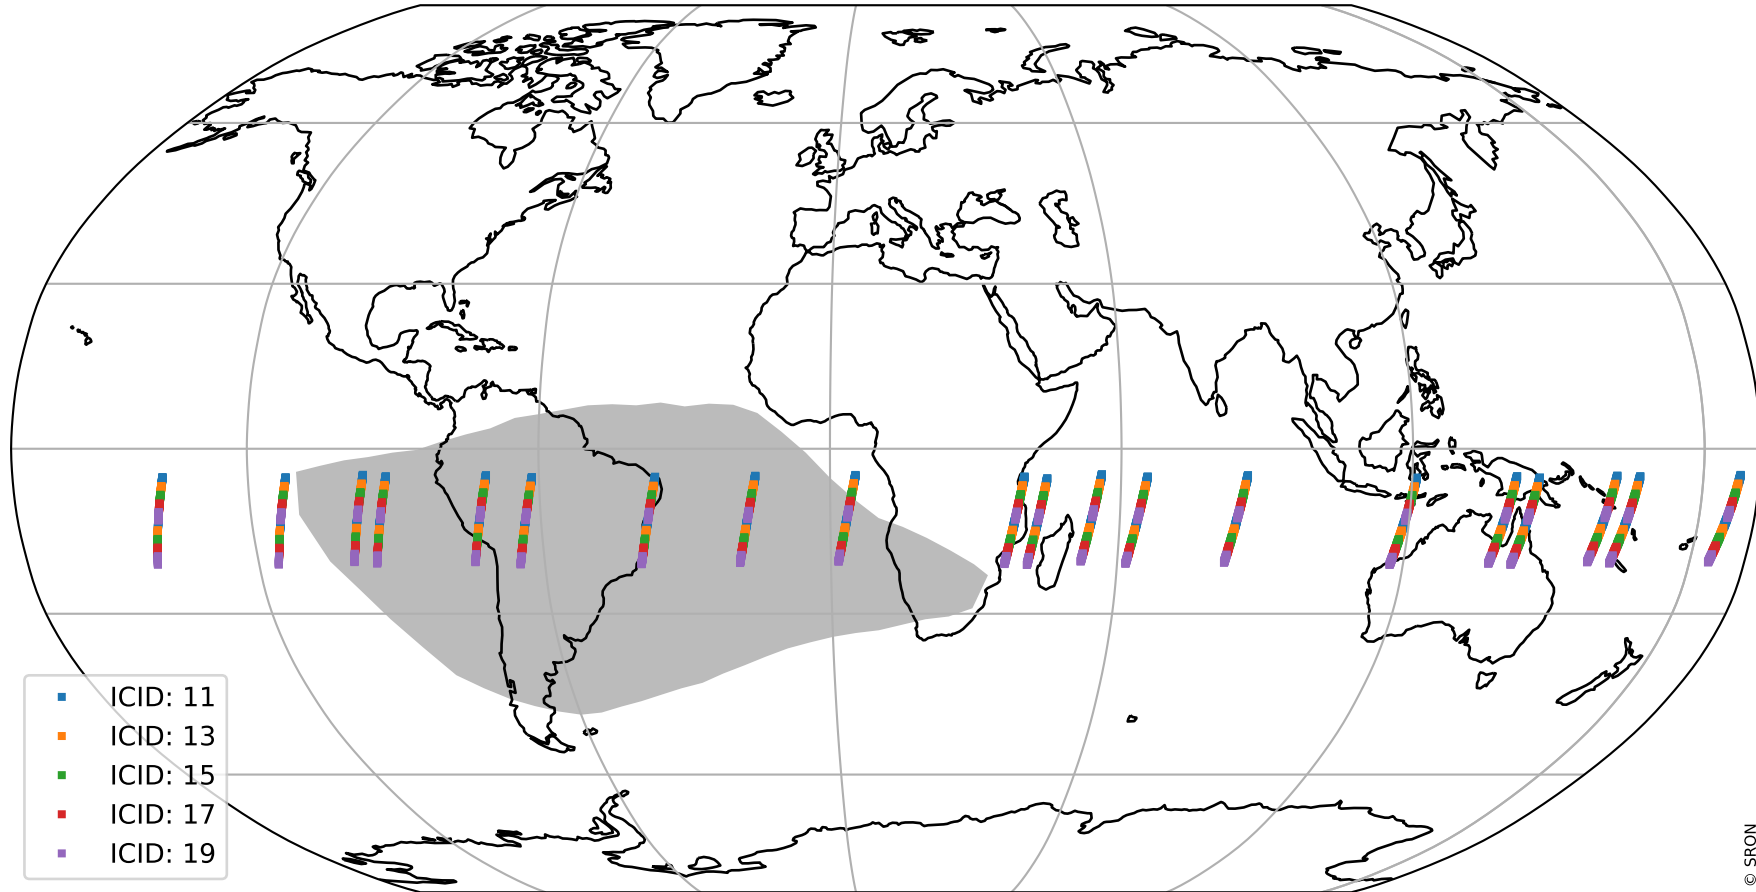

# Tropomi SWIR offset (official)

orbits : 20 in [23812, 23857]  
coverage : 2022-05-18 / 2022-05-21  
median : 29.963  $\mu\text{V}$   
spread : 14.85  $\mu\text{V}$   
created : 2023-08-21T15:16:55

# Tropomi SWIR offset (official)

orbits : 20 in [23812, 23857]  
coverage : 2022-05-18 / 2022-05-21  
median : -0.024525 mV  
spread : 0.4057 mV  
created : 2023-08-21T15:16:56

value compared with SWIR offset CKD

# Tropomi SWIR offset (official) ground-tracks of Sentinel-5P

orbits : 20 in [23812, 23857]  
coverage : 2022-05-18 / 2022-05-21  
created : 2023-08-21T15:16:56

# Tropomi SWIR offset (official)

orbits : [2827, 23857]  
coverage : 2018-04-30 / 2022-05-21  
created : 2023-08-21T15:16:57