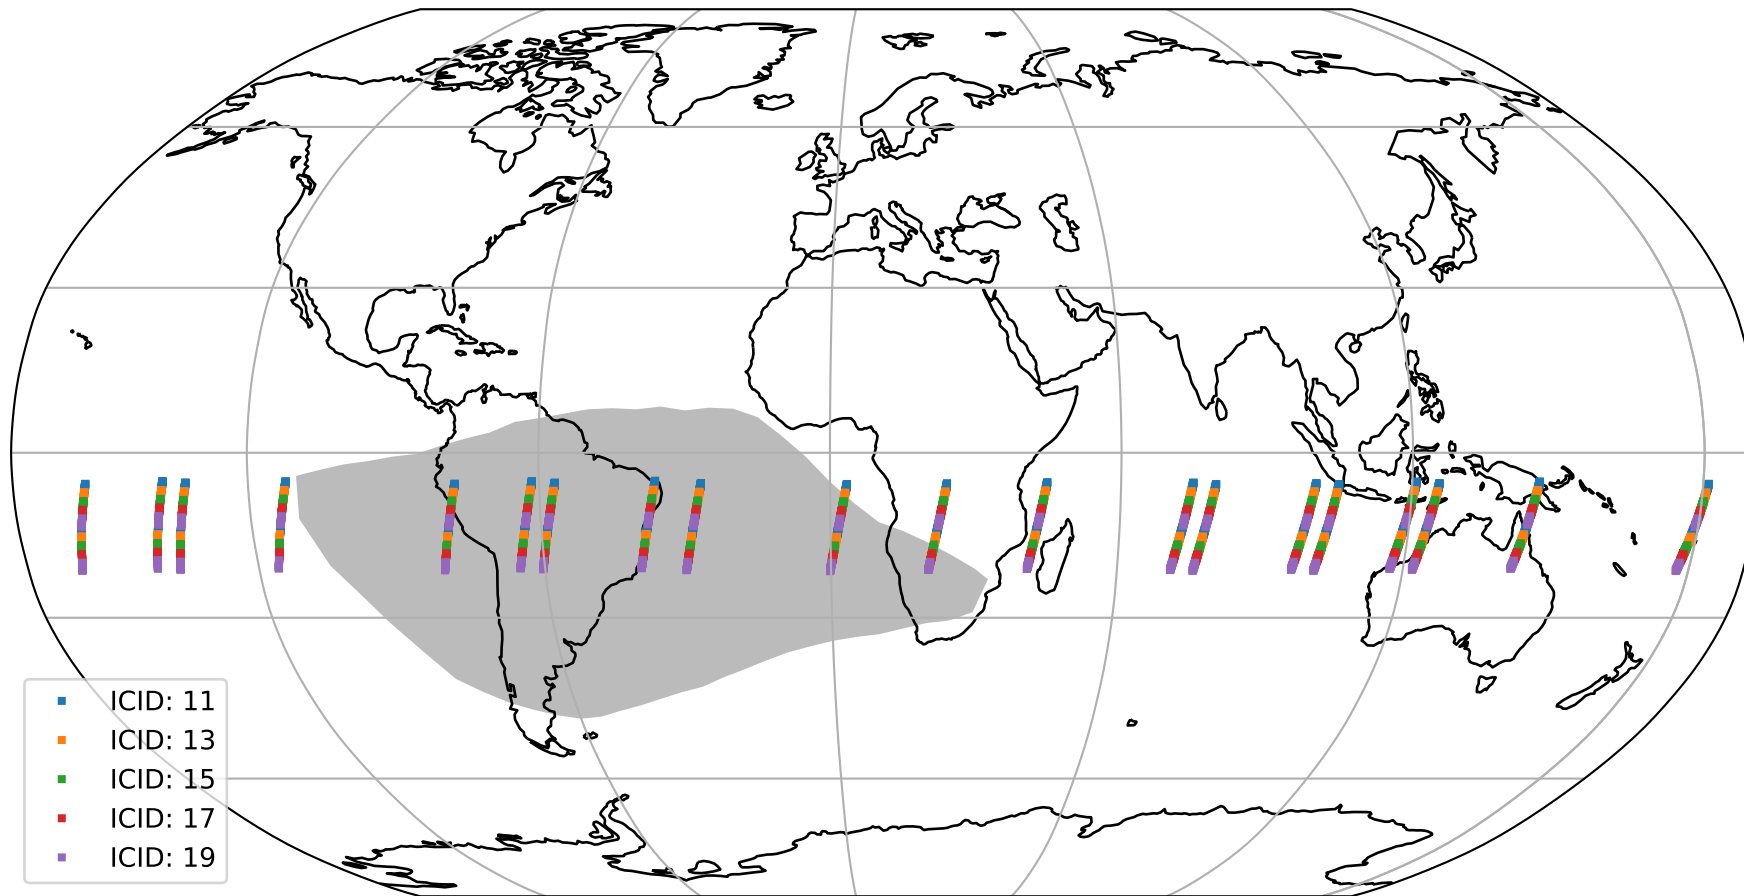

Tropomi SWIR offset (official)

orbits : 20 in [23842, 23887]
coverage : 2022-05-21 / 2022-05-24
median : 0.52602 V
spread : 0.035913 V
created : 2023-08-21T15:17:02

value detector map

Tropomi SWIR offset (official)

orbits : 20 in [23842, 23887]
coverage : 2022-05-21 / 2022-05-24
median : 30.646 μV
spread : 15.197 μV
created : 2023-08-21T15:17:02

Tropomi SWIR offset (official)

orbits : 20 in [23842, 23887]
coverage : 2022-05-21 / 2022-05-24
median : 0.0038456 mV
spread : 0.39739 mV
created : 2023-08-21T15:17:02

value compared with SWIR offset CKD

Tropomi SWIR offset (official) ground-tracks of Sentinel-5P

orbits : 20 in [23842, 23887]
coverage : 2022-05-21 / 2022-05-24
created : 2023-08-21T15:17:03

Tropomi SWIR offset (official)

orbits : [2827, 23887]
coverage : 2018-04-30 / 2022-05-24
created : 2023-08-21T15:17:03

trend of detector median & temperatures