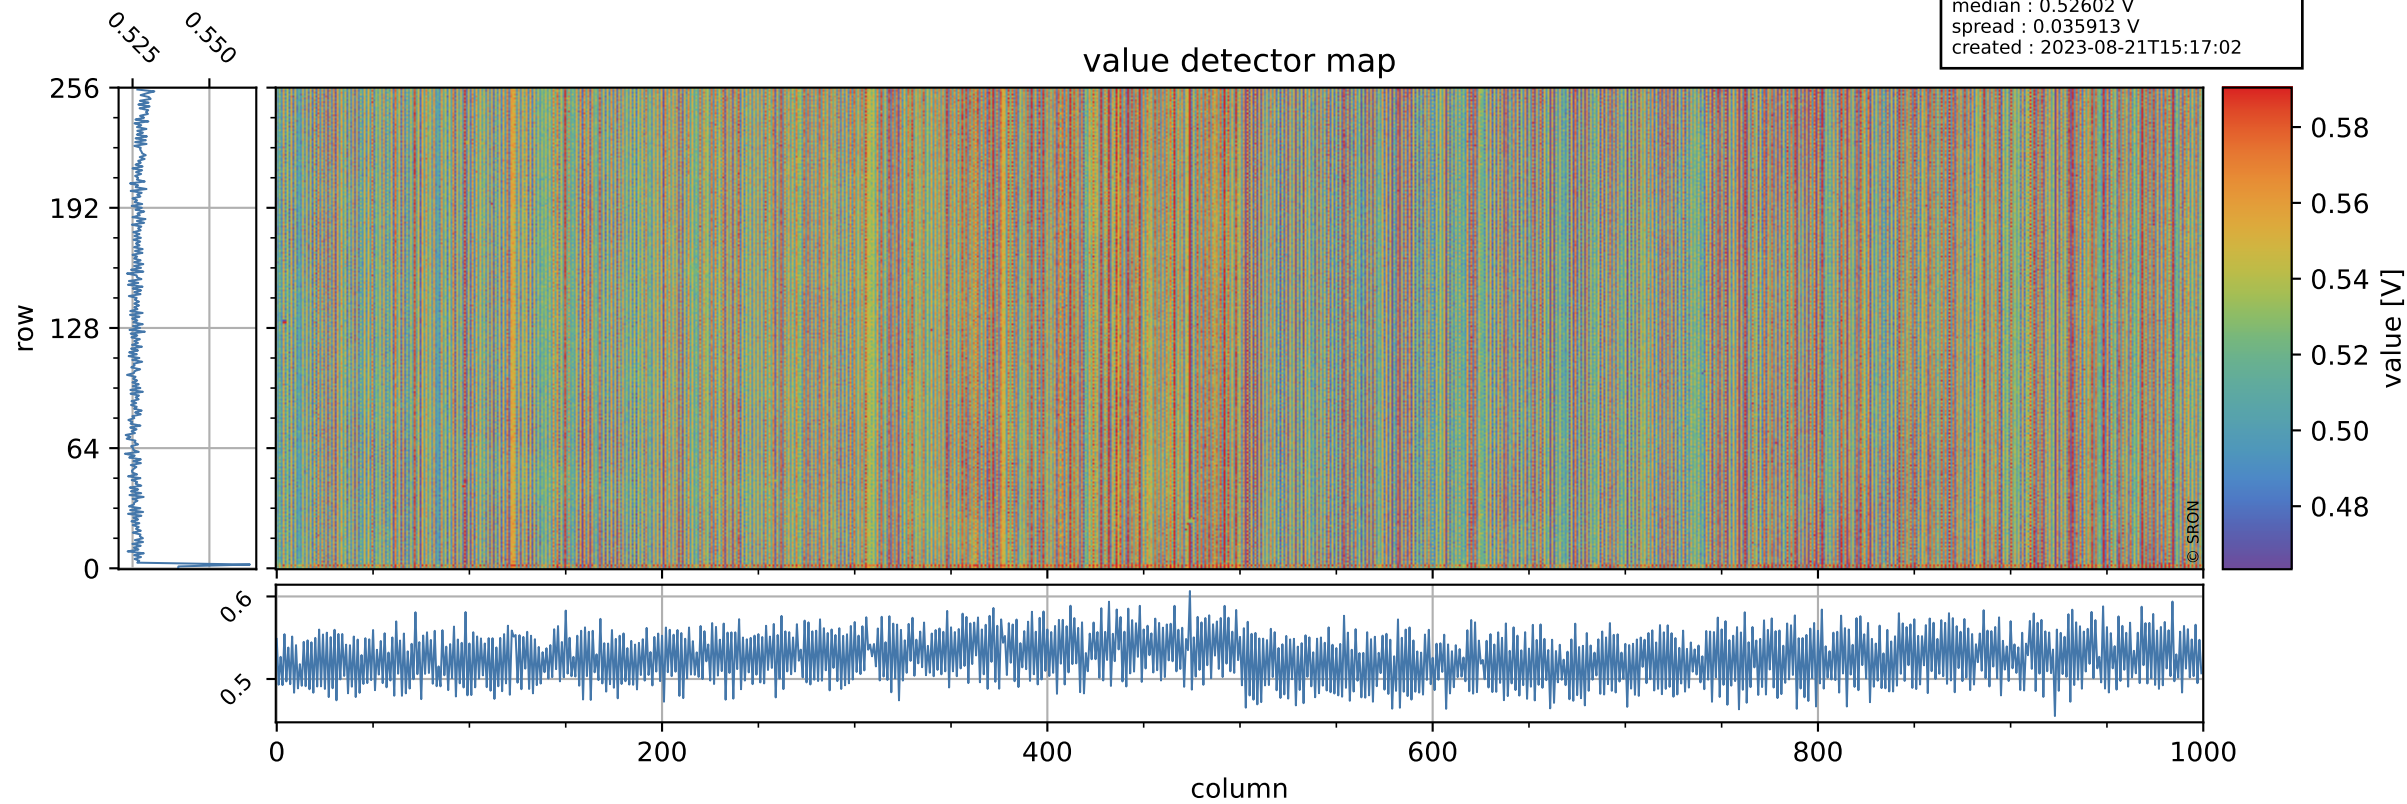

Tropomi SWIR offset (official)

orbits : 20 in [23842, 23887]
coverage : 2022-05-21 / 2022-05-24
median : 0.52602 V
spread : 0.035913 V
created : 2023-08-21T15:17:02

value detector map

Tropomi SWIR offset (official)

orbits : 20 in [23842, 23887]
coverage : 2022-05-21 / 2022-05-24
median : 30.646 μV
spread : 15.197 μV
created : 2023-08-21T15:17:02

Tropomi SWIR offset (official)

orbits : 20 in [23842, 23887]
coverage : 2022-05-21 / 2022-05-24
median : 0.0038456 mV
spread : 0.39739 mV
created : 2023-08-21T15:17:02

value compared with SWIR offset CKD

Tropomi SWIR offset (official) ground-tracks of Sentinel-5P

orbits : 20 in [23842, 23887]
coverage : 2022-05-21 / 2022-05-24
created : 2023-08-21T15:17:03

Tropomi SWIR offset (official)

orbits : [2827, 23887]
coverage : 2018-04-30 / 2022-05-24
created : 2023-08-21T15:17:03

trend of detector median & temperatures