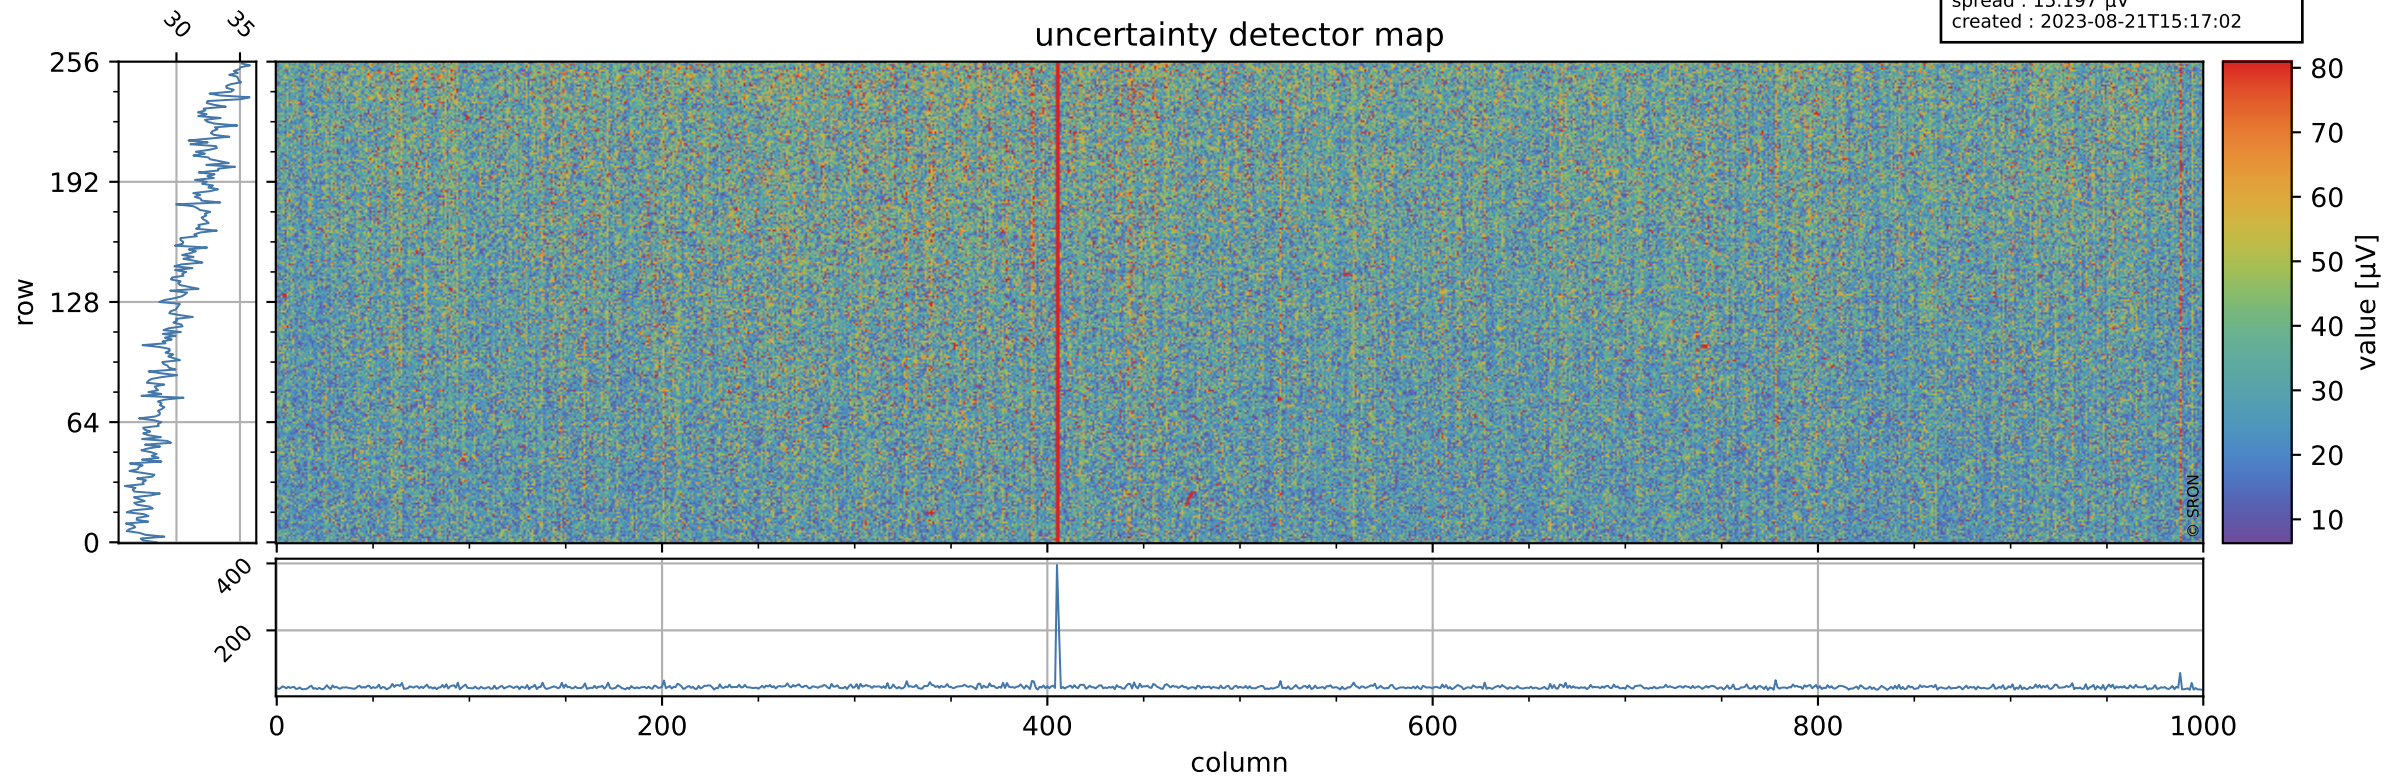

Tropomi SWIR offset (official)

orbits : 20 in [23842, 23887]
coverage : 2022-05-21 / 2022-05-24
median : 0.52602 V
spread : 0.035913 V
created : 2023-08-21T15:17:02

value detector map

Tropomi SWIR offset (official)

orbits : 20 in [23842, 23887]
coverage : 2022-05-21 / 2022-05-24
median : 30.646 μV
spread : 15.197 μV
created : 2023-08-21T15:17:02

Tropomi SWIR offset (official)

orbits : 20 in [23842, 23887]
coverage : 2022-05-21 / 2022-05-24
median : 0.0038456 mV
spread : 0.39739 mV
created : 2023-08-21T15:17:02

value compared with SWIR offset CKD

Tropomi SWIR offset (official) ground-tracks of Sentinel-5P

orbits : 20 in [23842, 23887]
coverage : 2022-05-21 / 2022-05-24
created : 2023-08-21T15:17:03

Tropomi SWIR offset (official)

orbits : [2827, 23887]
coverage : 2018-04-30 / 2022-05-24
created : 2023-08-21T15:17:03

trend of detector median & temperatures