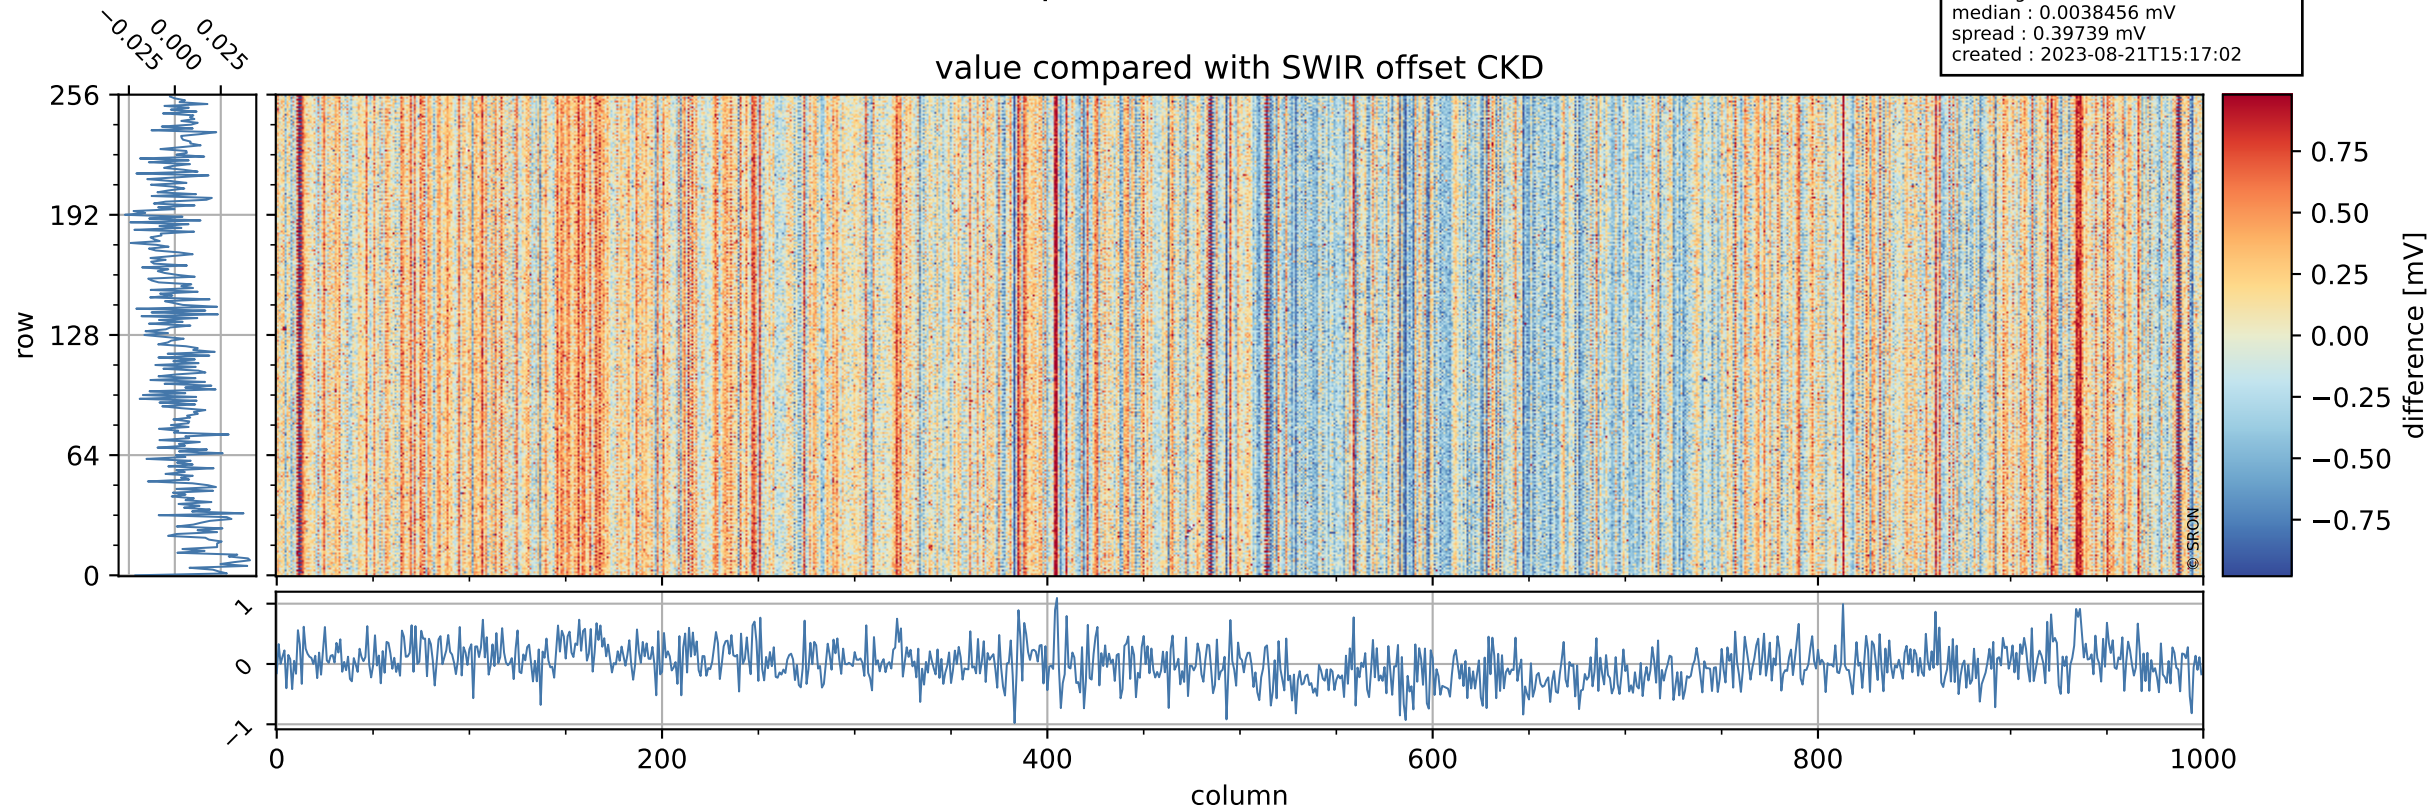

Tropomi SWIR offset (official)

orbits : 20 in [23842, 23887]
coverage : 2022-05-21 / 2022-05-24
median : 0.52602 V
spread : 0.035913 V
created : 2023-08-21T15:17:02

value detector map

Tropomi SWIR offset (official)

orbits : 20 in [23842, 23887]
coverage : 2022-05-21 / 2022-05-24
median : 30.646 μV
spread : 15.197 μV
created : 2023-08-21T15:17:02

Tropomi SWIR offset (official)

orbits : 20 in [23842, 23887]
coverage : 2022-05-21 / 2022-05-24
median : 0.0038456 mV
spread : 0.39739 mV
created : 2023-08-21T15:17:02

value compared with SWIR offset CKD

Tropomi SWIR offset (official) ground-tracks of Sentinel-5P

orbits : 20 in [23842, 23887]
coverage : 2022-05-21 / 2022-05-24
created : 2023-08-21T15:17:03

Tropomi SWIR offset (official)

orbits : [2827, 23887]
coverage : 2018-04-30 / 2022-05-24
created : 2023-08-21T15:17:03

trend of detector median & temperatures